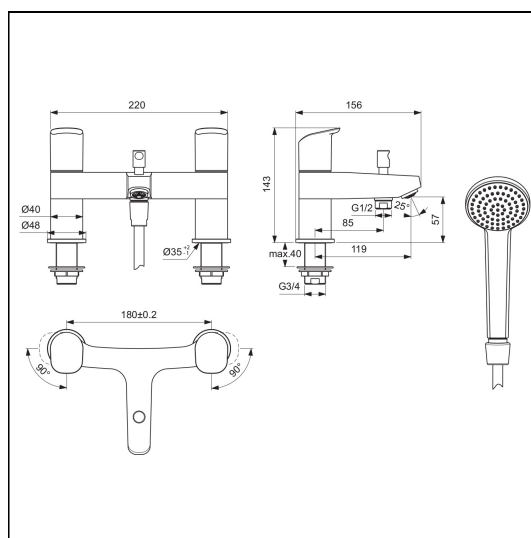

Ceraflex 2 Tap Hole Bath Shower Mixer

ILLUSTRATED

B1823 Ceraflex 2 tap hole bath shower mixer dual control

ILLUSTRATED PRODUCT DETAILS

Weights

B1823 0.01 KG

Finishes

B1823  Chrome (AA)

Materials

B1823 Chrome Plated Brass

Designer

Artefakt Industriekultur

Special Notes

Suitable for balanced/unbalanced supplies. Inlets 3/4in BSP male coned for copper. Supplied with brass back nuts. Consideration should be given to safe hot water delivery and the use of an appropriate temperature reduction device.