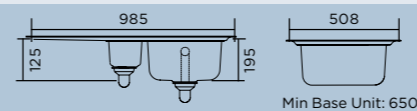

25
YEAR
WARRANTY

Neo-Rock Sinks

Rangemaster's exclusive Neo-Rock material has been specially developed for extreme scratch resistance and incredible resilience to high temperatures. Incorporating 70% quartz particles, the new material also has an excellent inherent strength and stands up well to UV damage, retaining its colour over time, while offering natural aesthetic and superior environmental credentials.

Sink shown above: Cubix - 1.5 Bowl in Black.

LUNAR LU9851__/_/

Specification:

- Overall Size: 985 x 508
- Main Bowl Size: 498 x 428
- Reversible
- Finish: Neo-Rock
- Waste Kit: Included

LUNAR LU9852__/_/

Specification:

- Overall Size: 985 x 508
- Main Bowl Size: 344 x 428
- Second Bowl Size: 160 x 428
- Reversible
- Finish: Neo-Rock
- Waste Kit: Included

LUNAR Available as single & 1.5 bowl

Enjoy the softly curved features of the Lunar sink, the Lunar is made from a high quality composite material that's incredibly robust. Its minimalist draining area is precisely angled to carry away water with ease, while its curvaceous bowls are easier to clean than angular alternatives as there are no tight corners to harbour food debris.

Available in four attractive colours.

GB	GW
BLACK	WHITE
GG	GM
GREY	OATMEAL

Accessories Available (to buy your accessories visit rangemastersinks.co.uk):

Tap Shown Above:

CUBIX Available as single & 1.5 bowl

The Cubix offers a striking contemporary design with solid, practical appeal. Incorporating a large main bowl, handy second bowl and a deep drainer, the Cubix sink is ideal as a food preparation area or as a washing up station.

Available in four attractive colours.

GB	GW
BLACK	WHITE
GG	GM
GREY	OATMEAL

CUBIX CX9851__/_/