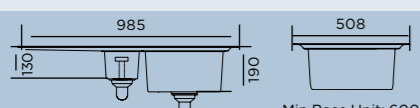

Sink shown above: Arlington - Single Bowl Sink in Stainless Steel.

ARLINGTON AR9851_/

- Specification:**
- Overall Size: 985 x 508
 - Main Bowl Size: 450 x 420
 - Handed
 - Finish: Micro-Sheen™ with ground edge finish
 - Waste Kit: Included with ground edge finish
 - Waste Kit: Included

ARLINGTON AR9852_/

- Specification:**
- Overall Size: 985 x 508
 - Main Bowl Size: 340 x 420
 - Second bowl size: 160 x 350
 - Handed
 - Finish: Micro-Sheen™ with ground edge finish
 - Waste Kit: Included