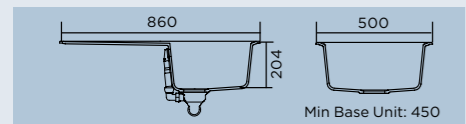

1. **Specification:**
2. Overall Size: 860 x 500
   - Main Bowl Size: 348 x 422
   - Reversible
   - Finish: Igneous
   - Waste Kit: Included