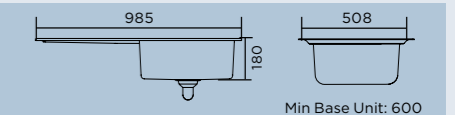

Available in four attractive colours.

GB	GW
BLACK	WHITE
GG	GM
GREY	OATMEAL

CUBIX CX9851__/_/

Specification:

- Overall Size: 985 x 508
- Main Bowl Size: 488 x 500
- Reversible
- Finish: Neo-Rock
- Waste Kit: Included