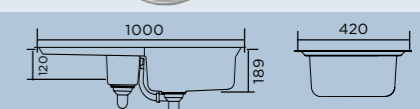

KEYHOLE KY10001/

- Specification:**
- Overall Size: 1000 x 520
 - Main Bowl Size: 420ø
 - Reversible
 - Finish: Micro-Sheen™ with ground edge finish
 - Waste Kit: Included

KEYHOLE KY10002/

- Specification:**
- Overall Size: 1000 x 520
 - Main Bowl Size: 420ø
 - Second Bowl Size: 156 x 300
 - Reversible
 - Finish: Micro-Sheen™ with ground edge finish
 - Waste Kit: Included

Accessories Available (to buy your accessories visit rangemastersinks.co.uk):

KA26 Strainer Bowl - Stainless steel

Tap Shown Above:

TAE1CM/ - Chrome Finish

OAKLAND OL9851_/

- Specification:**
- Overall Size: 985 x 508
 - Main Bowl Size: 450 x 420
 - Handed
 - Finish: Micro-Sheen™ with ground edge finish
 - Waste Kit: Included