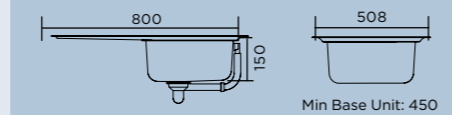

BALTIMORE Available as single compact, single & 1.5 bowl

Flexible in form and function, the Baltimore family includes compact, standard single bowl and 1.5 bowl variants. Utilising a stylish "sun burst" design drainer and manufactured from high grade stainless steel with ground edge trim, the Baltimore collection hosts three quality sinks which are at home in either contemporary or traditional kitchens.

BALTIMORE COMPACT BL8001/

- Specification:**
- Overall Size: 800 x 508
 - Main Bowl Size: 340 x 424
 - Reversible
 - Finish: Micro-Sheen™ with ground edge finish
 - Waste Kit: Included

BALTIMORE BL9501/

- Specification:**
- Overall Size: 950 x 508
 - Main Bowl Size: 420 x 400
 - Reversible
 - Finish: Micro-Sheen™ with ground edge finish
 - Waste Kit: Included

BALTIMORE BL9502/

- Specification:**
- Overall Size: 950 x 508
 - Main Bowl Size: 340 x 410
 - Second Bowl Size: 175 x 320
 - Reversible
 - Finish: Micro-Sheen™ with ground edge finish
 - Waste Kit: Included