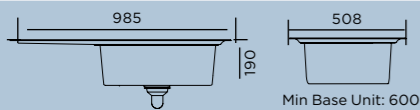

ARLINGTON AR9852_/

- Specification:**
- Overall Size: 985 x 508
 - Main Bowl Size: 340 x 420
 - Second bowl size: 160 x 350
 - Handed
 - Finish: Micro-Sheen™ with ground edge finish
 - Waste Kit: Included