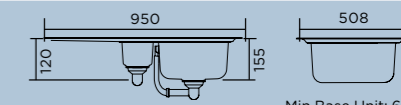

- Specification:**
- Overall Size: 800 x 508
 - Main Bowl Size: 360 x 424
 - Reversible
 - Finish: Micro-Sheen™ with ground edge finish
 - Waste Kit: Included

Min Base Unit: 500

MICHIGAN MG9501/

- Specification:**
- Overall Size: 950 x 508
 - Main Bowl Size: 360 x 424
 - Reversible
 - Finish: Micro-Sheen™ with ground edge finish
 - Waste Kit: Included

Min Base Unit: 600

MICHIGAN MG9502/

- Specification:**
- Overall Size: 985 x 508
 - Main Bowl Size: 360 x 424
 - Second Bowl Size: 151 x 300
 - Reversible
 - Finish: Micro-Sheen™ with ground edge finish
 - Waste Kit: Included