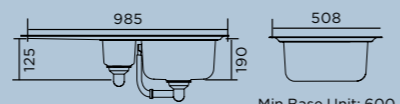

HOUSTON HS9851/

- Specification:**
- Overall Size: 985 x 508
 - Main Bowl Size: 400 x 420
 - Reversible
 - Finish: Micro-Sheen™
 - Waste Kit: Included

Min Base Unit: 600

HOUSTON HS9852/

- Specification:**
- Overall Size: 985 x 508
 - Main Bowl Size: 355 x 380
 - Second Bowl Size: 156 x 300
 - Reversible
 - Finish: Micro-Sheen™
 - Waste Kit: Included