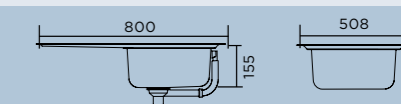

- Specification:**
- Overall Size: 800 x 508
 - Main Bowl Size: 360 x 424
 - Reversible
 - Finish: Micro-Sheen™ with ground edge finish
 - Waste Kit: Included

Min Base Unit: 500

MICHIGAN MG9501/

- Specification:**
- Overall Size: 950 x 508
 - Main Bowl Size: 360 x 424
 - Reversible
 - Finish: Micro-Sheen™ with ground edge finish
 - Waste Kit: Included