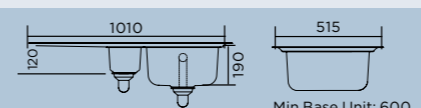

ROCKFORD RK9851_/

- Specification:**
- Overall Size: 985 x 508
 - Main Bowl Size: 340 x 420
 - Handed
 - Finish: Micro-Sheen™
 - Waste Kit: Included

ROCKFORD RK9852_/

- Specification:**
- Overall Size: 985 x 508
 - Main Bowl Size: 340 x 420
 - Second Bowl Size: 160 x 350
 - Handed
 - Finish: Micro-Sheen™
 - Waste Kit: Included

- Specification:**
- Overall Size: 1010 x 515
 - Main Bowl Size: 400 x 420
 - Handed
 - Finish: Micro-Sheen™ with ground edge finish
 - Waste Kit: Included

MANHATTAN MN10102_/

- Specification:**
- Overall Size: 1010 x 515
 - Main Bowl Size: 350 x 420
 - Second Bowl Size: 156 x 342
 - Handed
 - Finish: Micro-Sheen™ with ground edge finish
 - Waste Kit: Included