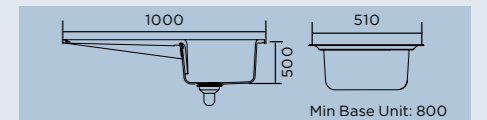

RUSTIC CRT10101WH/

1. **Specification:**
2. Overall Size: 1000 x 500
   - Main Bowl Size: 405 x 460
   - Reversible**
   - Finish: Fire-Clay Ceramic
   - Waste Kit: Included

RUSTIC CRT10202WH/

1. **Specification:**
2. Overall Size: 1000 x 500
   - Main Bowl Size: 350 x 410
   - Second Bowl Size: 135 x 257
   - Reversible
   - Finish: Fire-Clay Ceramic
   - Waste Kit: Included