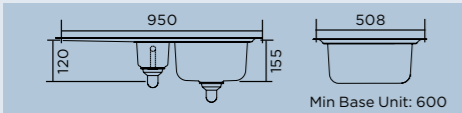

GLENDALE GL9501/

1. **Specification:**
2. Overall Size: 950 x 508
   - Main Bowl Size: 360 x 424
   - Reversible
   - Finish: Micro-Sheen™ with ground edge finish
   - Waste Kit: Included

GLENDALE GL9502/

1. **Specification:**
2. Overall Size: 950 x 508
   - Main Bowl Size: 360 x 424
   - Second Bowl Size: 156 x 342
   - Reversible
   - Finish: Micro-Sheen™ with ground edge finish
   - Waste Kit: Included

GLENDALE Available as single & 1.5 bowl

Manufactured from high grade stainless steel, the Glendale promises to be practical and hard working, with a 25 year warranty as standard. Offering the flexibility of a single bowl or 1.5 bowl option, the drainer takes on a bold linear design which is easy to clean and sits perfectly within a range of kitchen styles.

Accessories Available (to buy your accessories visit rangemastersinks.co.uk):

Tap Shown Above:

BALTIMORE Available as single compact, single & 1.5 bowl

Flexible in form and function, the Baltimore family includes compact, standard single bowl and 1.5 bowl variants. Utilising a stylish "sun burst" design drainer and manufactured from high grade stainless steel with ground edge trim, the Baltimore collection hosts three quality sinks which are at home in either contemporary or traditional kitchens.

BALTIMORE COMPACT BL8001/

1. **Specification:**
2. Overall Size: 800 x 508
   - Main Bowl Size: 340 x 424
   - Reversible
   - Finish: Micro-Sheen™ with ground edge finish
   - Waste Kit: Included

BALTIMORE BL9501/

1. **Specification:**
2. Overall Size: 950 x 508
   - Main Bowl Size: 420 x 400
   - Reversible
   - Finish: Micro-Sheen™ with ground edge finish
   - Waste Kit: Included

BALTIMORE BL9502/

1. **Specification:**
2. Overall Size: 950 x 508
   - Main Bowl Size: 340 x 410
   - Second Bowl Size: 175 x 320
   - Reversible
   - Finish: Micro-Sheen™ with ground edge finish
   - Waste Kit: Included