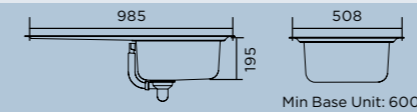

Sink shown above: Cubix - 1.5 Bowl in Black.

LUNAR LU9851__/_/

Specification:

- Overall Size: 985 x 508
- Main Bowl Size: 498 x 428
- Reversible
- Finish: Neo-Rock
- Waste Kit: Included

LUNAR LU9852__/_/

Specification: