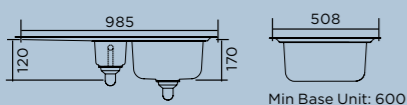

Min Base Unit: 600