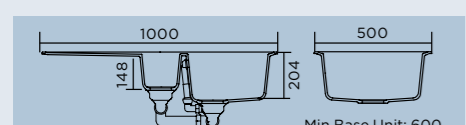

1. **Specification:**
2. Overall Size: 1000 x 500
   - Main Bowl Size: 341 x 422
   - Second Bowl Size: 161 x 301
   - Reversible
   - Finish: Igneous
   - Waste Kit: Included