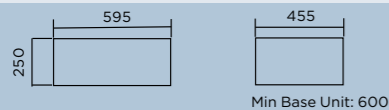

Tap Recommended:

TRE1CM/
- Chrome Finish

Sink shown above: Classic Belfast - Single Bowl in Fire Clay Ceramic. Image courtesy of www.solidwoodkitchen cabinets.co.uk.

FARMHOUSE BELFAST CFBL595WH/

- Specification:**
- Overall Size: 595 x 455
 - Main Bowl Size: 535 x 395
 - Finish: Fire-Clay Ceramic
 - Waste Kit: Included