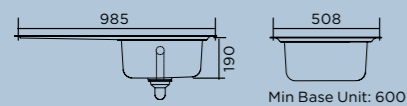

KEYHOLE KY10001/

- Specification:**
- Overall Size: 1000 x 520
 - Main Bowl Size: 420ø
 - Reversible
 - Finish: Micro-Sheen™ with ground edge finish
 - Waste Kit: Included

KEYHOLE KY10002/

- Specification:**
- Overall Size: 1000 x 520
 - Main Bowl Size: 420ø
 - Second Bowl Size: 156 x 300
 - Reversible
 - Finish: Micro-Sheen™ with ground edge finish
 - Waste Kit: Included

Accessories Available (to buy your accessories visit rangemastersinks.co.uk):

KA26 Strainer Bowl - Stainless steel

Tap Shown Above:

TAE1CM/ - Chrome Finish

OAKLAND OL9851_/

- Specification:**
- Overall Size: 985 x 508
 - Main Bowl Size: 450 x 420
 - Handed
 - Finish: Micro-Sheen™ with ground edge finish
 - Waste Kit: Included