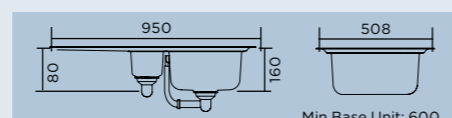

BALTIMORE COMPACT BL8001/

- Specification:**
- Overall Size: 800 x 508
 - Main Bowl Size: 340 x 424
 - Reversible
 - Finish: Micro-Sheen™ with ground edge finish
 - Waste Kit: Included

BALTIMORE BL9501/

- Specification:**
- Overall Size: 950 x 508
 - Main Bowl Size: 420 x 400
 - Reversible
 - Finish: Micro-Sheen™ with ground edge finish
 - Waste Kit: Included

BALTIMORE BL9502/

- Specification:**
- Overall Size: 950 x 508
 - Main Bowl Size: 340 x 410
 - Second Bowl Size: 175 x 320
 - Reversible
 - Finish: Micro-Sheen™ with ground edge finish
 - Waste Kit: Included