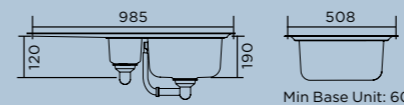

HOUSTON HS9851/

- Specification:**
- Overall Size: 985 x 508
 - Main Bowl Size: 400 x 420
 - Reversible
 - Finish: Micro-Sheen™
 - Waste Kit: Included

Min Base Unit: 600

HOUSTON HS9852/

- Specification:**
- Overall Size: 985 x 508
 - Main Bowl Size: 355 x 380
 - Second Bowl Size: 156 x 300
 - Reversible
 - Finish: Micro-Sheen™
 - Waste Kit: Included

TRE1CM/ - Chrome Finish

SEDONA SD9851/

- Specification:**
- Overall Size: 985 x 508
 - Main Bowl Size: 400 x 420
 - Reversible
 - Finish: Micro-Sheen™ with ground edge finish
 - Waste Kit: Included

Min Base Unit: 600

SEDONA SD9852/

- Specification:**
- Overall Size: 985 x 508
 - Main Bowl Size: 350 x 420
 - Second Bowl Size: 156 x 342
 - Reversible
 - Finish: Micro-Sheen™ with ground edge finish
 - Waste Kit: Included