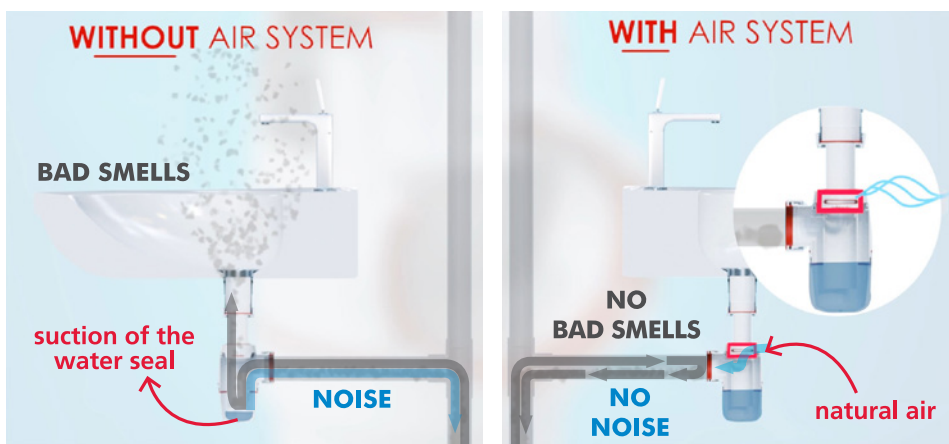

QUICK SAFE FUNCTION

1/4 turn captive nut guarantees a quick and reliable installation

EASY TO CLEAN

base is easy to dismantle (1/4 turn opening)

wirquin **neo**

AIR
INNOVATIVE OPTION

AIR
AIR SYSTEM FUNCTION
2 IN 1 PRODUCT

This innovative option replaces the traditional ventpipe air admittance valve and prevents noise and bad smells

Before

After

► The technical specifications of **WIRQUIN NEO**

	Description	Material	Colour
1	Overmoulded washer	Elastomer	Red
2	Quarter-turn nut	PP	White
3	Body	PP	White
4	Quarter-turn base	PP	White

TECHNICAL CHARACTERISTICS		
	BASIN	SINK
FLOW rate L/min	55.2 L/mn	59.9 L/mn
WATER SEAL	80 mm	80 mm
ADJUSTABLE HEIGHT	175>235	175>235 211>259 (with WMC)
INSTALLATION	¼ turn captive nut	¼ turn captive nut
TECHNICAL DRAWING		

When negative pressure is created in the pipework, it extracts all the air and water contained in the trap.

WIRQUIN NEO AIR, allows the pipes to be naturally ventilated: when negative pressure is created in the pipework, **WIRQUIN NEO AIR**'s membrane rises, thus creating continual ventilation to prevent suction of the water seal.