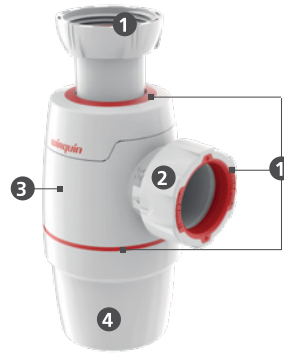

QUICK SAFE FUNCTION

1/4 turn captive nut guarantees a quick and reliable installation

EASY TO CLEAN

base is easy to dismantle (1/4 turn opening)

wirquin **neo**

AIR
INNOVATIVE OPTION

AIR
AIR SYSTEM FUNCTION
2 IN 1 PRODUCT

This innovative option replaces the traditional ventpipe air admittance valve and prevents noise and bad smells

Before

After

► The technical specifications of **WIRQUIN NEO**

	Description	Material	Colour
1	Overmoulded washer	Elastomer	Red
2	Quarter-turn nut	PP	White
3	Body	PP	White
4	Quarter-turn base	PP	White

TECHNICAL CHARACTERISTICS		
	BASIN	SINK
FLOW rate L/min	55.2 L/mn	59.9 L/mn
WATER SEAL	80 mm	80 mm
ADJUSTABLE HEIGHT	175>235	175>235 211>259 (with WMC)
INSTALLATION	¼ turn captive nut	¼ turn captive nut
TECHNICAL DRAWING		

When negative pressure is created in the pipework, it extracts all the air and water contained in the trap.

WIRQUIN NEO AIR, allows the pipes to be naturally ventilated: when negative pressure is created in the pipework, **WIRQUIN NEO AIR**'s membrane rises, thus creating continual ventilation to prevent suction of the water seal.