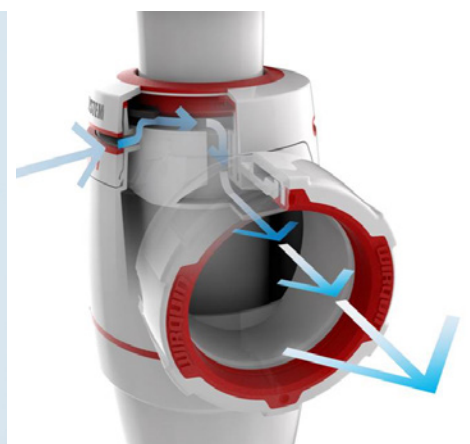

QUICK SAFE FUNCTION

1/4 turn captive nut guarantees a quick and reliable installation

EASY TO CLEAN

base is easy to dismantle (1/4 turn opening)

wirquin **neo**

AIR
INNOVATIVE OPTION

AIR
AIR SYSTEM FUNCTION
2 IN 1 PRODUCT

This innovative option replaces the traditional ventpipe air admittance valve and prevents noise and bad smells

Before

After

► The technical specifications of **WIRQUIN NEO**

	Description	Material	Colour
1	Overmoulded washer	Elastomer	Red
2	Quarter-turn nut	PP	White
3	Body	PP	White
4	Quarter-turn base	PP	White

TECHNICAL CHARACTERISTICS		
	BASIN	SINK
FLOW rate L/min	55.2 L/mn	59.9 L/mn
WATER SEAL	80 mm	80 mm
ADJUSTABLE HEIGHT	175>235	175>235 211>259 (with WMC)
INSTALLATION	¼ turn captive nut	¼ turn captive nut
TECHNICAL DRAWING		

When negative pressure is created in the pipework, it extracts all the air and water contained in the trap.

WIRQUIN NEO AIR, allows the pipes to be naturally ventilated: when negative pressure is created in the pipework, **WIRQUIN NEO AIR**'s membrane rises, thus creating continual ventilation to prevent suction of the water seal.