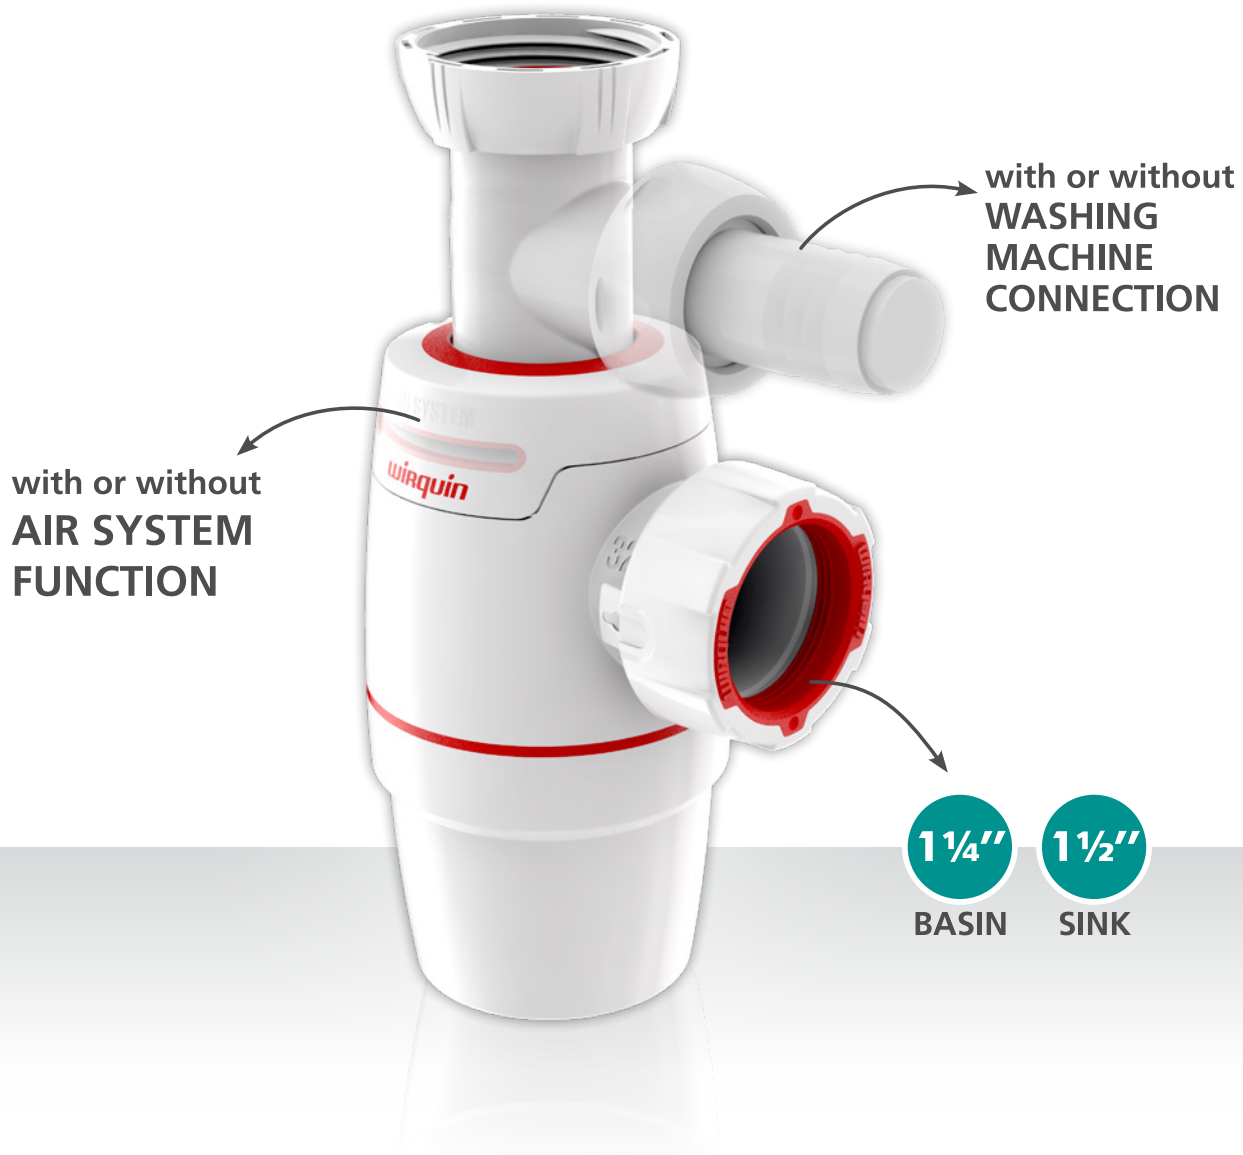

A full range for all configurations

Description	Type	Reference	EAN code
WIRQUIN NEO 1 1/4"	basin	30722167	3375537220908
WIRQUIN NEO AIR 1 1/4"	basin	30722169	3375537220922
WIRQUIN NEO 1 1/2"	sink	30722166	3375537220892
WIRQUIN NEO AIR 1 1/2"	sink	30722168	3375537220915
WIRQUIN NEO 1 1/2" with WMC	sink	30120429	5017134134223
WIRQUIN NEO AIR 1 1/2" with WMC	sink	30120439	5017134134230