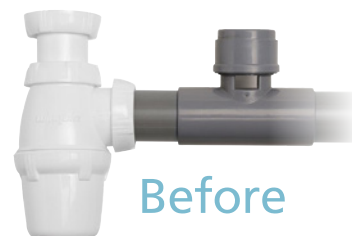

Guaranteed zero leaks!

THE NEW GENERATION OF BASIN AND SINK TRAPS

WIRQUIN NEO is a full range for all basin and sink installations, designed with innovative and patented functions:

- RELIABLE THANKS TO OVERMOULDED WASHERS
- QUICK TO INSTALL THANKS TO THE QUICK SAFE FUNCTION
- INNOVATIVE WITH THE AIR SYSTEM FUNCTION

QUICK SAFE FUNCTION

1/4 turn captive nut guarantees a quick and reliable installation

EASY TO CLEAN

base is easy to dismantle (1/4 turn opening)

wirquin **neo**

AIR
INNOVATIVE OPTION

AIR
AIR SYSTEM FUNCTION
2 IN 1 PRODUCT

This innovative option replaces the traditional ventpipe air admittance valve and prevents noise and bad smells

Before

After

► The technical specifications of **WIRQUIN NEO**

	Description	Material	Colour
1	Overmoulded washer	Elastomer	Red
2	Quarter-turn nut	PP	White
3	Body	PP	White
4	Quarter-turn base	PP	White

When negative pressure is created in the pipework, it extracts all the air and water contained in the trap.

WIRQUIN NEO AIR, allows the pipes to be naturally ventilated: when negative pressure is created in the pipework, **WIRQUIN NEO AIR**'s membrane rises, thus creating continual ventilation to prevent suction of the water seal.