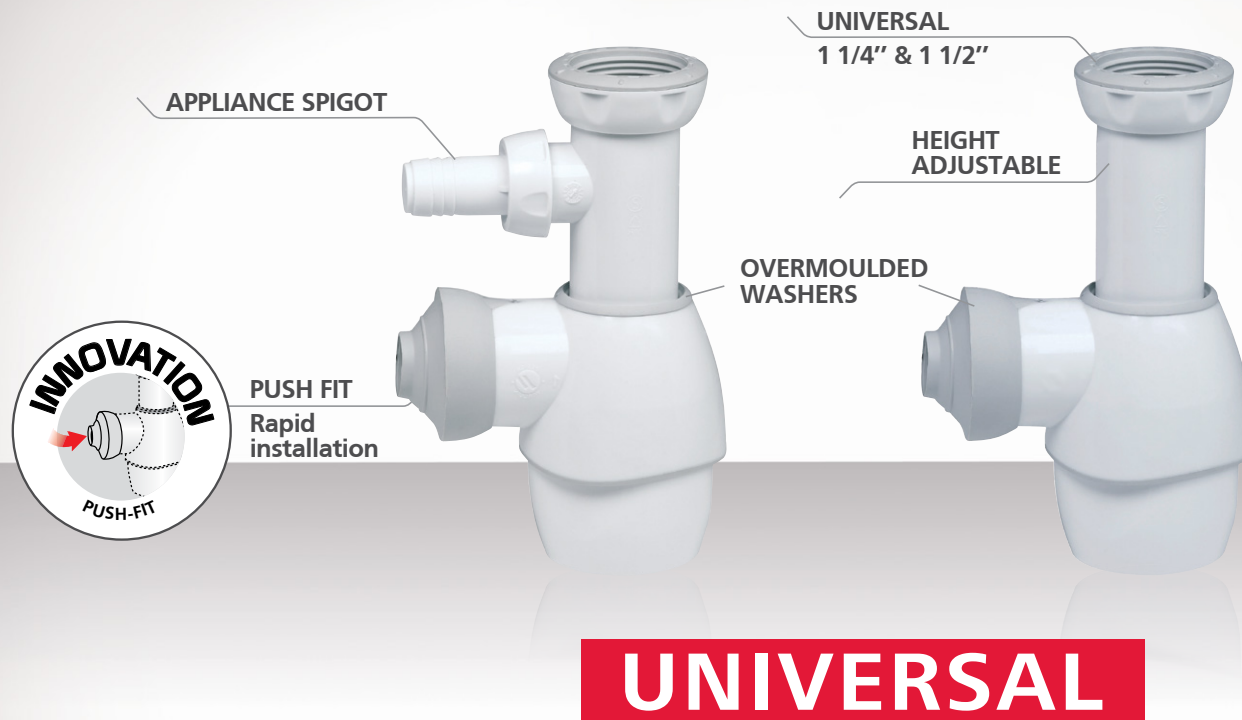

The ONLY bottle trap you need

Guarantee
5
YEARS

GAIN
SPACE