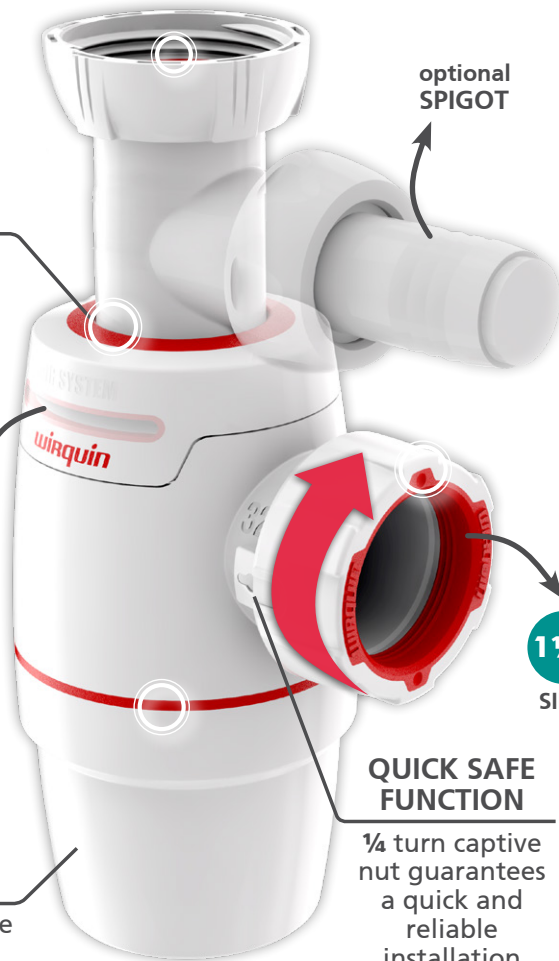

WIRQUIN NEO & NEO AIR

The ZERO LEAK bottle trap

 Guarantee
5
 Years

**OVERMOULDED
WASHERS**

bi-injection technology means that there can be no loss of washers as the washers are always in place! This means total protection against leaks!

with or without
**AIR SYSTEM
FUNCTION**

EASY TO CLEAN

base is easy to dismantle
($\frac{1}{4}$ turn opening)

 optional
SPIGOT
1½"
 SINK

**QUICK SAFE
FUNCTION**

$\frac{1}{4}$ turn captive
nut guarantees
a quick and
reliable
installation

INNOVATION

AIR

AIR SYSTEM FUNCTION

2 IN 1 PRODUCT

This innovative option replaces the traditional ventpipe air admittance valve and prevents noise and bad smells.

WIRQUIN NEO AIR, allows the pipes to be ventilated: when a negative pressure is created in the pipework, the WIRQUIN NEO AIR's membrane rises, thus creating continual ventilation to prevent the suction of the water seal.

SIMPLE, EFFICIENT & RAPID !

- ▶ **UNIVERSAL :**
A single product to fit basin & sink
- ▶ **OVERMOULDED WASHERS :**
A perfect seal without the need for washers
- ▶ **PUSH-FIT FUNCTION :**
Rapid installation
- ▶ **EASY TO CLEAN :**
Simple rotation of the base