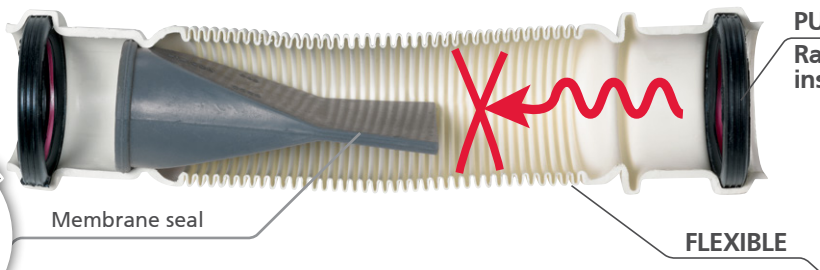

INNOVATION

AIR

AIR SYSTEM FUNCTION

2 IN 1 PRODUCT

This innovative option replaces the traditional ventpipe air admittance valve and prevents noise and bad smells.

WIRQUIN NEO AIR, allows the pipes to be ventilated: when a negative pressure is created in the pipework, the WIRQUIN NEO AIR's membrane rises, thus creating continual ventilation to prevent the suction of the water seal.

SIMPLE, EFFICIENT & RAPID !

- ▶ **UNIVERSAL :**
A single product to fit basin & sink
- ▶ **OVERMOULDED WASHERS :**
A perfect seal without the need for washers
- ▶ **PUSH-FIT FUNCTION :**
Rapid installation
- ▶ **EASY TO CLEAN :**
Simple rotation of the base

WATERLESS
MEMBRANE TRAP

Guarantee
5
Years

GAIN
SPACE

SENZO

ULTRA COMPACT

PUSH FIT
Rapid
installation

Description	Reference	Barcode	Packaging	MULTIPLE / Box QTY	Flow L/mn
Senzo with 90° elbow	31160005	3375537160150	Bag	01/50	38 L/mn

► Available in 1 1/4" - see page XX.

► Already have ABS pipe installed? 31160002 can also be used with ABS pipe using a solvent weld adaptor 39452001.
NB: The adaptor is not to be solvent welded to the Senzo, only the ABS pipe