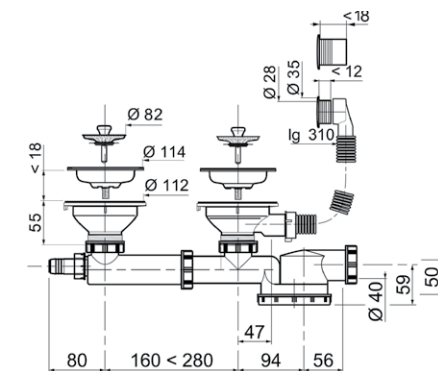

► Available in 1 1/4" - see page XX.

► Already have ABS pipe installed? 31160002 can also be used with ABS pipe using a solvent weld adaptor 39452001.
NB: The adaptor is not to be solvent welded to the Senzo, only the ABS pipe

ESPACE

DESCRIPTION	Espace single	90mm set for double sink with a chrome plated face, extra flat trap
REFERENCE	31000201	TM210099
EAN CODE	3375539056192	3375536010340
PACKAGING	Bag	Bag
MULTIPLE / BOXED QUANTITY	01/60	01/20
WASTE	N/A	Stainless steel basket
OVERFLOW GRID	N/A	Round
DEPTH OF SEAL mm	50 mm	50 mm
FLOW RATE IN L/MN	42 L/mn	39 L/mn
HEIGHT UNDER SINK mm	95 mm	143 mm
CENTRE DISTANCE mm		160 < 280 mm

TECHNICAL DRAWING

UNDERSINK PLUMBING KITS

DESCRIPTION	Espace for 1 1/2" or 2 bowl sinks with washing machine outlet	One and a half bowl sink with washing machine outlet	Two bowl sink with washing machine outlet
REFERENCE	33000203	WSU0100	WSU0200
EAN CODE	3375539056253	5017134129120	7654321019284
PACKAGING	Bag	Bag	Bag
MULTIPLE / BOXED QUANTITY	1/30	01/10	01/10
CONNECTION FOR	1" or double sink	1" or double sink	Double sink
CENTRE DISTANCE mm	160 < 280 mm	110 < 280 mm	110 < 280 mm