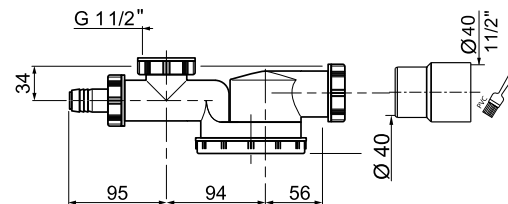

TECHNICAL DRAWING