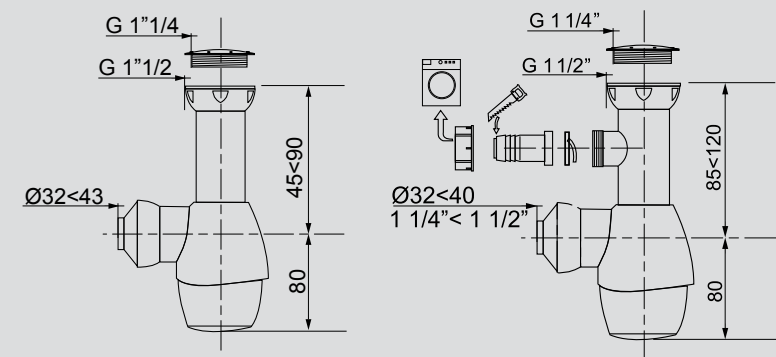

The ONLY bottle trap you need

Guarantee
5
YEARS

GAIN
SPACE

UNIVERSAL

Description	Reference	Barcode	Packaging	MULTIPLE / Box QTY	Water Seal	Flow L/mn	Height
All in one bottle trap - WHITE	31180002	3375537140435	Bag	01/60	50 mm	62 L/mn	125 < 170 mm
All in one bottle trap - SILVER	31180501	3375537165803	Bag	01/60	50 mm	62 L/mn	125 < 170 mm
All in one - with appliance spigot	31190002	3375537140442	Bag	01/40	50 mm	621 L/mn	165 < 200 mm

SIMPLE, EFFICIENT & RAPID !

- **UNIVERSAL :**
  A single product to fit basin & sink
- **OVERMOULDED WASHERS :**
  A perfect seal without the need for washers
- **PUSH-FIT FUNCTION :**
  Rapid installation
- **EASY TO CLEAN :**
  Simple rotation of the base