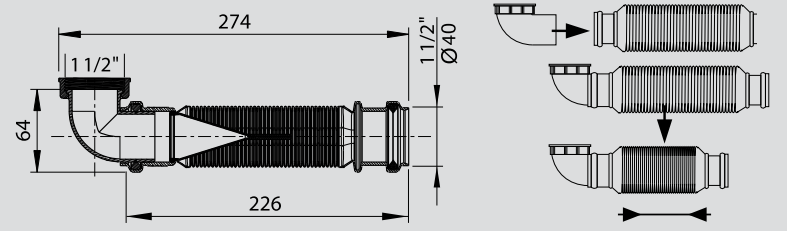

WATERLESS
MEMBRANE TRAP

Guarantee
5
Years

GAIN
SPACE

SENZO

ULTRA COMPACT

PUSH FIT
Rapid
installation

Description	Reference	Barcode	Packaging	MULTIPLE / Box QTY	Flow L/mn
Senzo with 90° elbow	31160005	3375537160150	Bag	01/50	38 L/mn

► Available in 1 1/4" - see page XX.

► Already have ABS pipe installed? 31160002 can also be used with ABS pipe using a solvent weld adaptor 39452001.
NB: The adaptor is not to be solvent welded to the Senzo, only the ABS pipe