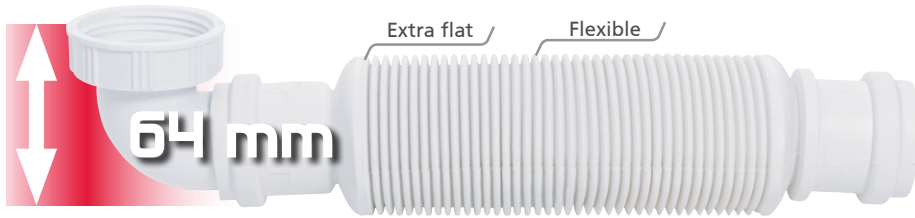

SIMPLE, EFFICIENT & RAPID !

- ▶ **UNIVERSAL :**
A single product to fit basin & sink
- ▶ **OVERMOULDED WASHERS :**
A perfect seal without the need for washers
- ▶ **PUSH-FIT FUNCTION :**
Rapid installation
- ▶ **EASY TO CLEAN :**
Simple rotation of the base

WATERLESS
MEMBRANE TRAP

Guarantee
5
Years

GAIN
SPACE

SENZO

ULTRA COMPACT

PUSH FIT
Rapid
installation

Description	Reference	Barcode	Packaging	MULTIPLE / Box QTY	Flow L/mn
Senzo with 90° elbow	31160005	3375537160150	Bag	01/50	38 L/mn