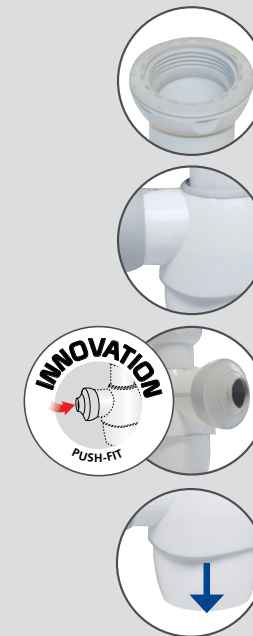

WITHOUT AIR SYSTEM

WITH AIR SYSTEM

SEE PAGE 126
FOR THE RANGE OF
WIRQUIN NEO BASIN TRAPS

	WIRQUIN NEO		WIRQUIN NEO AIR	
	 	 	 	 
DESCRIPTION	WIRQUIN NEO	WIRQUIN NEO with WMC	WIRQUIN NEO AIR	WIRQUIN NEO AIR with WMC
REFERENCE	30722166	30120429	30722168	30120439
EAN CODE	3375537220892	5017134134223	3375537220915	5017134134230
PACKAGING	Film	Bag	Film	Bag
MULTIPLE / BOXED QUANTITY	01/14	01/14	01/14	01/14
DEPTH OF SEAL mm	80 mm	80 mm	80 mm	80 mm
FLOW RATE IN L/mn (UNDER 15mm OF WATER)	55.2 L/mn	59.9 L/mn	55.2 L/mn	59.9 L/mn
HEIGHT mm	175>235 mm	211>259	175>235 mm	211>259
TECHNICAL DRAWING				

* Suitable for both ABS and PP pipe.

The ONLY bottle trap you need

Guarantee
5
YEARS

GAIN
SPACE

UNIVERSAL

Description	Reference	Barcode	Packaging	MULTIPLE / Box QTY	Water Seal	Flow L/mn	Height
All in one bottle trap - WHITE	31180002	3375537140435	Bag	01/60	50 mm	62 L/mn	125 < 170 mm
All in one bottle trap - SILVER	31180501	3375537165803	Bag	01/60	50 mm	62 L/mn	125 < 170 mm
All in one - with appliance spigot	31190002	3375537140442	Bag	01/40	50 mm	621 L/mn	165 < 200 mm

SIMPLE, EFFICIENT & RAPID !

- ▶ **UNIVERSAL :**
A single product to fit basin & sink
- ▶ **OVERMOULDED WASHERS :**
A perfect seal without the need for washers
- ▶ **PUSH-FIT FUNCTION :**
Rapid installation
- ▶ **EASY TO CLEAN :**
Simple rotation of the base

WATERLESS
MEMBRANE TRAP

Guarantee
5
Years

GAIN
SPACE

SENZO

ULTRA COMPACT

PUSH FIT
Rapid
installation

Description	Reference	Barcode	Packaging	MULTIPLE / Box QTY	Flow L/mn
Senzo with 90° elbow	31160005	3375537160150	Bag	01/50	38 L/mn