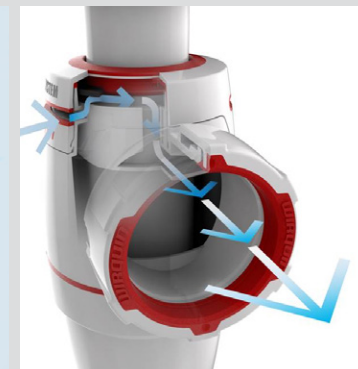

with or without
**AIR SYSTEM
FUNCTION**

EASY TO CLEAN

base is easy to dismantle
($\frac{1}{4}$ turn opening)

 optional
SPIGOT
1½"
 SINK

**QUICK SAFE
FUNCTION**

$\frac{1}{4}$ turn captive
nut guarantees
a quick and
reliable
installation

INNOVATION

AIR

AIR SYSTEM FUNCTION

2 IN 1 PRODUCT

This innovative option replaces the traditional ventpipe air admittance valve and prevents noise and bad smells.

WIRQUIN NEO AIR, allows the pipes to be ventilated: when a negative pressure is created in the pipework, the WIRQUIN NEO AIR's membrane rises, thus creating continual ventilation to prevent the suction of the water seal.

WITHOUT AIR SYSTEM

WITH AIR SYSTEM

SEE PAGE 126
FOR THE RANGE OF
WIRQUIN NEO BASIN TRAPS

	WIRQUIN NEO		WIRQUIN NEO AIR	
	 	 	 	 
DESCRIPTION	WIRQUIN NEO	WIRQUIN NEO with WMC	WIRQUIN NEO AIR	WIRQUIN NEO AIR with WMC
REFERENCE	30722166	30120429	30722168	30120439
EAN CODE	3375537220892	5017134134223	3375537220915	5017134134230
PACKAGING	Film	Bag	Film	Bag
MULTIPLE / BOXED QUANTITY	01/14	01/14	01/14	01/14
DEPTH OF SEAL mm	80 mm	80 mm	80 mm	80 mm
FLOW RATE IN L/mn (UNDER 15mm OF WATER)	55.2 L/mn	59.9 L/mn	55.2 L/mn	59.9 L/mn
HEIGHT mm	175>235 mm	211>259	175>235 mm	211>259
TECHNICAL DRAWING				