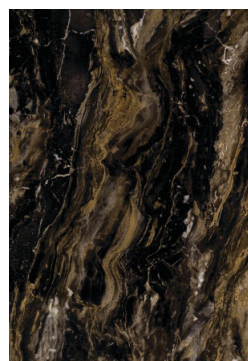

Ivory  
Nacarado

Dolce  
Vita

Italico  
Crema

Iced  
Quarstone

Travertine

Travertine  
Silver

Slate  
Sequoia

Elemental  
Ash

Marbled  
Cappuccino

Weathered  
Beamwood

Offering a choice of 10 stunning decors, the Nuova range includes natural stone finishes in HPL from Formica's TrueScale collection.

Hygienic and easy to clean, its smooth surface prevents mould or germs from gathering - just a quick wipe down keeps Nuova looking like new.

NOW WITH  
NEW IMPROVED  
BLACK CORE

Tongue & groove profiles ensure a seamless look

Supplied as a complete wall lining system, Nuova comes with matching Topseal sealant and a range of extrusions for the perfect finish. Offering a 'straight over tiles' solution, Nuova is incredibly simple to install thanks to its tongue & groove profile. The entire collection is also available 'off the shelf' for your convenience.