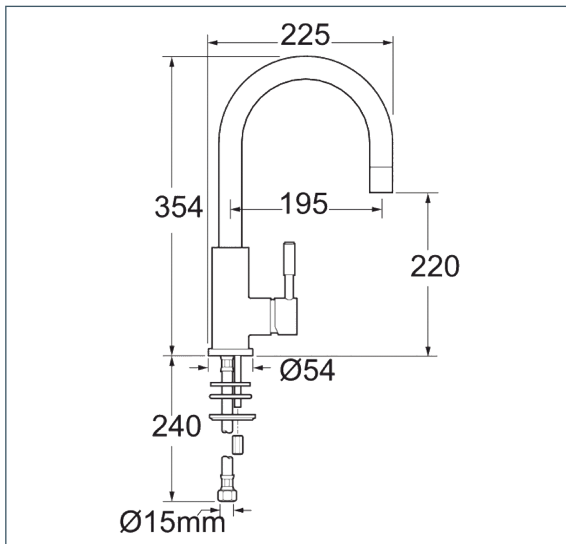

Contemporary

Vision mono sink mixer with arch spout

Product Code: VSN104

Finish: Chrome

Features

Construction:	Brass
Valve/Cartridge type:	Ceramic Cartridge
Supply:	Suitable for all plumbing systems
Working Pressures:	0.3 - 5.0 bar
Inlet connections:	15mm Compression
Flexi or Copper:	Copper Tails

- Ceramic Cartridge for smooth operation
- Tilt and turn temperature and flow control
- Products which are easy to use by all the family

*Please refer to website for full warranty details.

Flow (Bar - l/min, open outlet)

Spout

Flow 0.1	Flow 0.3	Flow 0.5	Flow 1.0	Flow 2.0	Flow 3.0	Flow 4.0	Flow 5.0
3.1	4.7	6	9.5	14	18	21	23

1502028