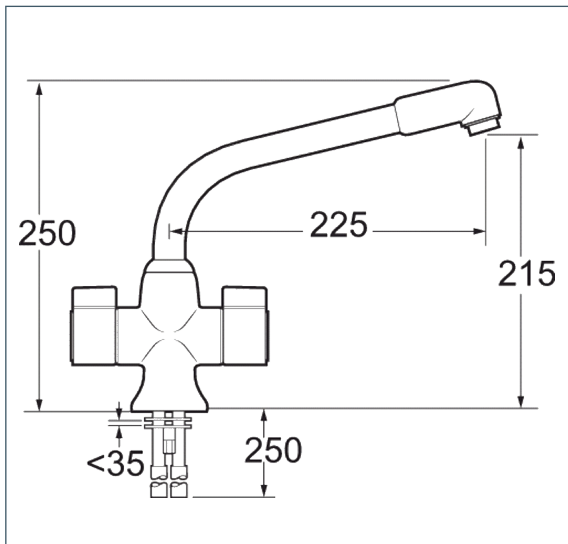

Contemporary

Sauris mono sink mixer

Product Code: SMS172

Finish: Chrome

Features

- Construction: Brass
- Valve/Cartridge type: 1/4 Turn Ceramic Disc
- Supply: Suitable for all plumbing systems
- Working Pressures: 0.2 - 5.0 bar
- Inlet connections: 15mm
- Flexi or Copper: Copper Tails

- Swivel Spout
- Dual Flow

*Please refer to website for full warranty details.

Flow (Bar - l/min, open outlet)

Spout

| Flow 0.1 | Flow 0.3 | Flow 0.5 | Flow 1.0 | Flow 2.0 | Flow 3.0 | Flow 4.0 | Flow 5.0 |
|----------|----------|----------|----------|----------|----------|----------|----------|
| 3.9 | 6 | 7.6 | 11.2 | 16 | 18 | 21 | 23 |