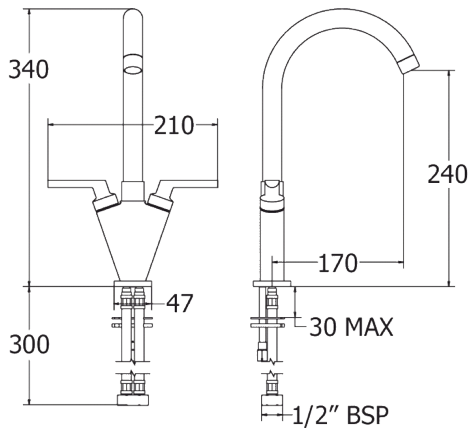

Contemporary

Lever mono sink mixer

Product Code: LEV104

Finish: Chrome

Features

Construction:	Brass
Valve/Cartridge type:	Ceramic Disc
Supply:	Suitable for all plumbing systems
Working Pressures:	0.3 - 5.0 bar
Inlet connections:	1/2" BSP
Flexi or Copper:	Flexi Tails

- Swivel Spout
- Comes with under mount bracket
- 1/4 turn ceramic handles ensure a smooth operation
- Products which are easy to use by all the family

*Please refer to website for full warranty details.

Flow (Bar - l/min, open outlet)

Spout

Flow 0.1	Flow 0.3	Flow 0.5	Flow 1.0	Flow 2.0	Flow 3.0	Flow 4.0	Flow 5.0
4.1	8.1	10.2	14.3	20.2	25.2		

1612022