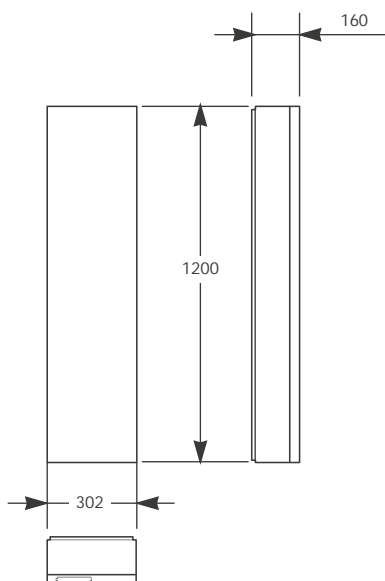

Wall hung column unit with door which opens 180°. It includes two optical mirrors and shelves.

Material: Lacquered MDF exterior in Greige, Nero or Silver. Dark oak finish for the shelves.

302 x 1200 x 160 mm

Ref. 8567208..

Right hand opening

19 Silver

20 Greige

21 Nero

Ref. 8567218..

Left hand opening