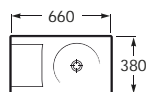

Urbi 2

On countertop basin

327226000 ⊗ 660 x 380 On countertop basin (no overflow)