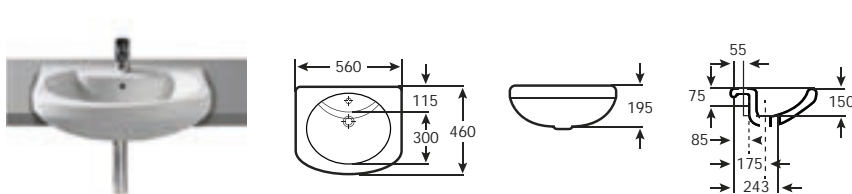

Senso

Semi-recessed basin

327516000 560 x 460 Basin with V0010900R fixing kit

A cut-out template is included on the packaging