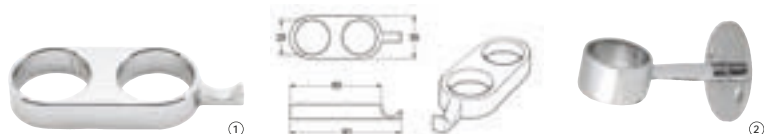

Retaining Clips

D50010007 ① Hose retaining clip for riser rail

D50010035 ② Hose retaining clip for wall mounting

Outlet connection

D50010015 1/2" outlet connection for shower hose (when using a built-in mixer)