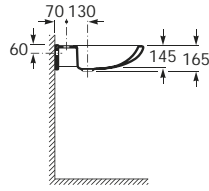

Access

Wall-hung basin

327230000 ● Basin with V0007500R fixing kit (no overflow)