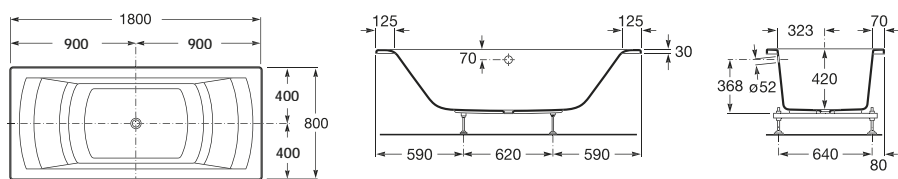

Hall

Double-ended bath

248163000 ⊗ 1800 x 800 Double-ended acrylic bath including two headrests (code 24F061000). Supplied with adjustable legs. Capacity: 223 litres up to overflow