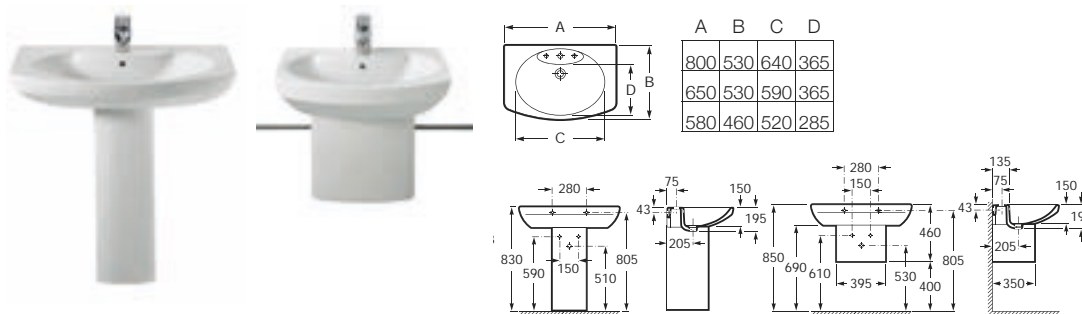

Senso

Wall-hung basins

327510000	800 x 530	Basin with V0007500R fixing kit
327511000	650 x 530	
327512000	580 x 460	
337510000		Pedestal
337511000		Semi-pedestal with V0015900R fixing kit
		Optional:
840539000	900	Towel rail for semi-pedestal