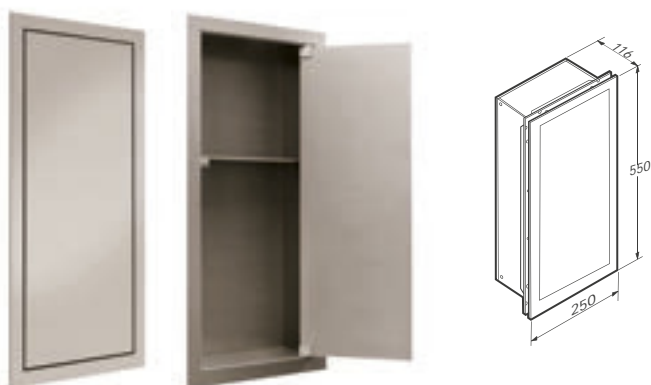

Built-in vertical cabinet with shelf; right hand opening.

Material: Lacquered aluminium and MDF.

250 x 550 x 116 mm   Ref. 8164810..

39 Nero
40 Greige
41 Silver

*Please check your local regulations for compliance of this product.