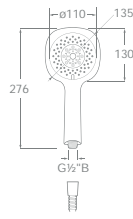

Sensum Square 130/2

2 functions

Rain

AquAir

5B9108C00 130mm diameter - chrome with 1/2" water connection

Handset with 2 functions: Rain and AquAir

Optional:

D50010024 1.5m smooth hose

D50010011 1.7m metallic hose

D50010014 1.5m metallic hose