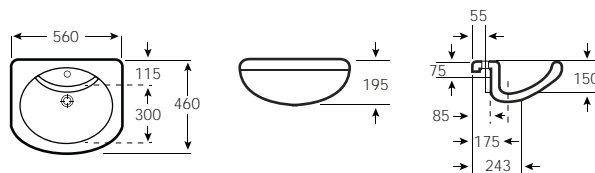

Semi-recessed basin

327516000 560 x 460 Basin with V0010900R fixing kit

A cut-out template is included on the packaging

See also: Brassware section - page 388-481. Bottle traps and Basin wastes - page 481.

Dimensions in mm Due to manufacturing processes, all dimensions of ceramic components are approximate.

○ Basins with pre-punched (countersunk) holes can have these drilled to suit the number of tapholes required. Please specify at the time of ordering the quantity and handling of any tapholes required - Code: 000001030

● Pierced taphole