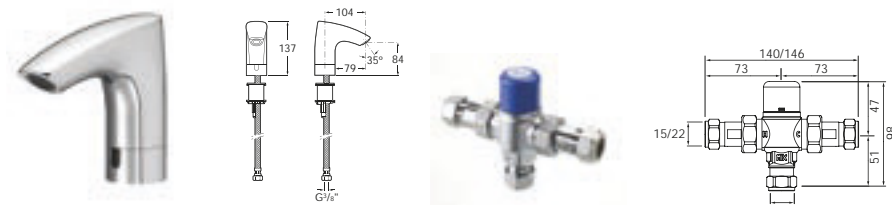

Electronic Basin mixers

5A5602C00 Electronic monobloc basin faucet (single water supply) with flexible supply hose. Powered by 4 AA alkaline batteries (1.5V LRG).

To achieve a preset water temperature, a thermostatic mixing valve (TMV) is required to mix the hot and cold water supplies

5A5702C00 Electronic monobloc basin faucet (single water supply) with flexible supply hose. **Mains operated at 230V.** Includes power supply

To achieve a preset water temperature, a thermostatic mixing valve (TMV) is required to mix the hot and cold water supplies