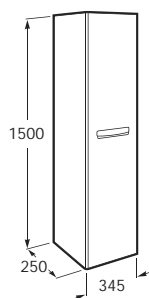

The Gap-N Column Unit

856969...	1200 x 350	Column unit with one soft-close reversible door