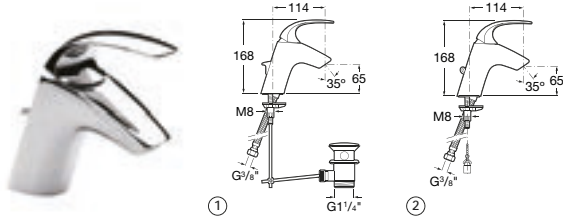

M2-N | Ceramic disc cartridge

Designed by Toni Clariana

Basin mixers

5A3068C00 ① Monobloc basin mixer with 6 l/min flow limiter, aerator, pop-up waste and flexible supply hoses

5A3168C00 ② Monobloc basin mixer with 6 l/min flow limiter, aerator, retractable chain and flexible supply hoses