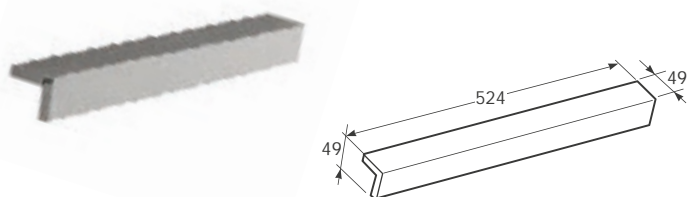

49 x 524 x 970 mm

Ref. TJ7TDY021

	Pieces	Kg	m <sup>2</sup>
Box:	1	12.8	0.51
	Boxes	Kg	m <sup>2</sup>
Pallet:	5	90.25	2.54

Wall Tile  
L2 OFF-WHITE LATTICE

R 45 x 75 x 1049.

45 x 75 x 1049 mm

Ref. TJ7TDW021

	Pieces	Kg	m <sup>2</sup>
Box:	1	3.5	0.08
	Boxes	Kg	m <sup>2</sup>
Pallet:	16	84.96	1.26