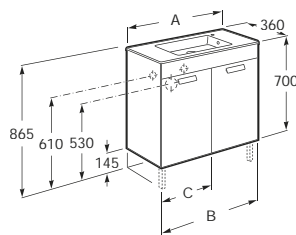

Optional:

816757339 145 height Optional legs (pair)

S28LIS000 EU to UK adaptor for space-saving waste

These basins are not compatible with the L20 basin mixers due to the position of the taphole.

A	B	C
805	785	392.5
605	585	292.5
505	485	242.5