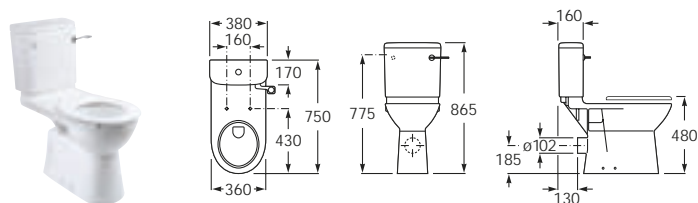

Doc M Close-coupled WC

342238000 Open-rim WC pan with flush distributor and V0009400R floor fixing kit

341232000 Cistern complete with 6 litre flush cistern fittings

00122A510 Cistern spatula lever

003399880 Anti-vandal bracket

801300221 White seat - no cover

801300223 Blue seat - no cover

801300222 Grey seat - no cover

Note: Anti-vandal bracket and lever to be ordered separately, not included with the cistern

See also: Commercial section - page 090-127. Laura bathroom collection - page 224-237.