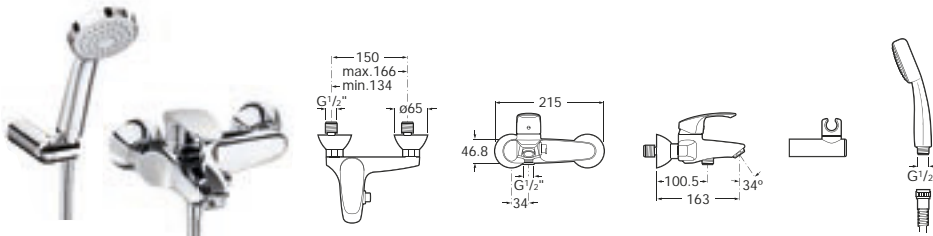

Bath-shower mixers

- 5A0107C02 Wall-mounted bath-shower mixer with automatic diverter with retention, 1.7m flexible shower hose, Natura handset, swivel wall bracket and 1/2" water connection
- **Optional:**
- D50010022 Easy Fix Kit (for installing bar shower valve to pipework)
- D50010009 Pillars (allowing product to be deck-mounted)