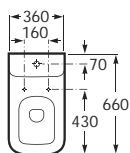

Dama-N

Close-coupled WCs