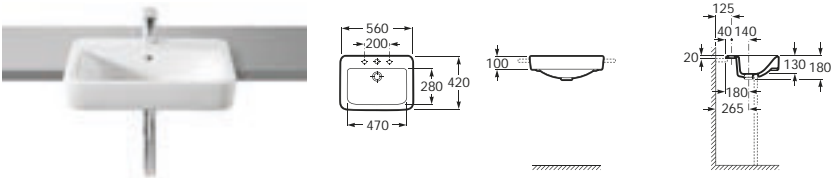

Semi-recessed basin

32751S000 ○●○ 560 x 420 Semi-recessed basin with V0010900R fixing kit

See also: Brassware section - page 388-481. Bottle traps and Basin wastes - page 481.

Dimensions in mm Due to manufacturing processes, all dimensions of ceramic components are approximate.

○ Basins with pre-punched (countersunk) holes can have these drilled to suit the number of tapholes required. Please specify at the time of ordering the quantity and handling of any tapholes required - Code: 000001030 ● Pierced taphole