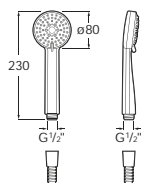

Stella 80/3

3 functions

Rain

Pulse

AquAir

5B1103C00 80mm diameter - chrome with 1/2" water connection

Handset with 3 functions: Rain, AquAir and Pulse

Optional:

D50010024 1.5m smooth hose

D50010011 1.7m metallic hose

D50010014 1.5m metallic hose