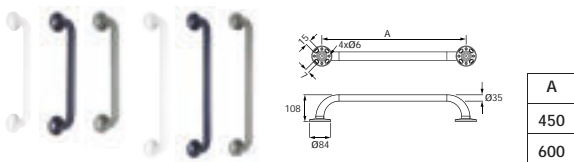

Note: Anti-vandal bracket and lever to be ordered separately, not included with the cistern.

Individual grab rails - 450mm and 600mm

001140015	White 450mm	001110015	White 600mm
001140017	Blue 450mm	001110017	Blue 600mm
001140019	Grey 450mm	001110019	Grey 600mm