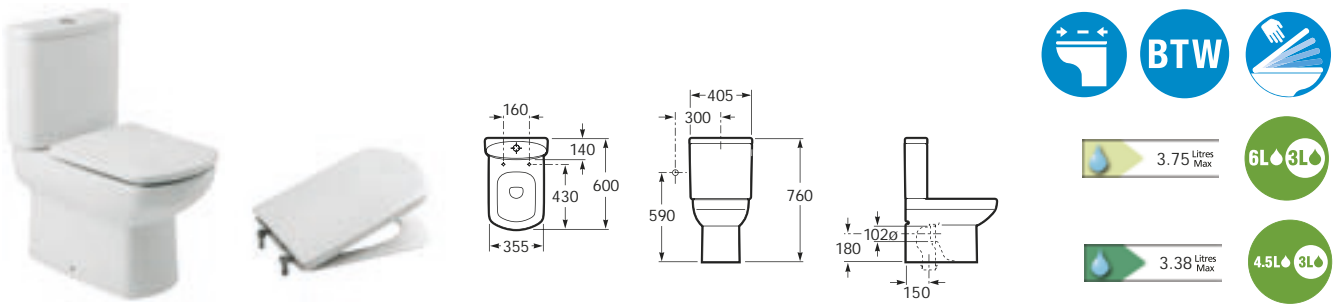

Compact close-coupled WCs

Compact close-coupled WC. For different flush volume options see below:

342518000 Box-rim WC pan dual outlet with V0007600R floor fixing kit (moulded back-to-wall). For use with 6/3 litre cistern

34151B000 Cistern complete with 822863801 6/3 litre dual-flush cistern fittings

34251S000 Box-rim eco WC pan dual outlet with V0007600R floor fixing kit (moulded back-to-wall). For use with 4.5/3 litre cistern

34151D000 Cistern complete with 822876301 4.5/3 litre dual flush cistern fittings

801512004 Lacquered soft-close seat and cover

801511004 Lacquered seat and cover