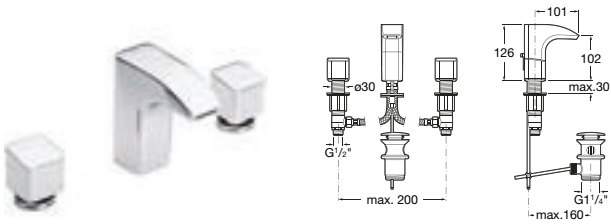

Thesis | Ceramic disc cartridge

5A4450C00 Deck-mounted 3 hole dual-control basin mixer with central spout, pop-up waste and 1/2" water connection

Bidet mixer

5A6050C00 ① Monobloc bidet mixer with 6 l/min flow limiter, swivel flow regulator, pop-up waste and 3/8" flexible supply hoses