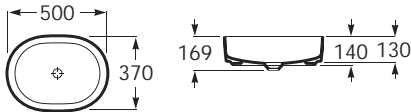

327520000 ⊗ 500 x 370 Round basin with 72mm fixed open ceramic waste and no overflow