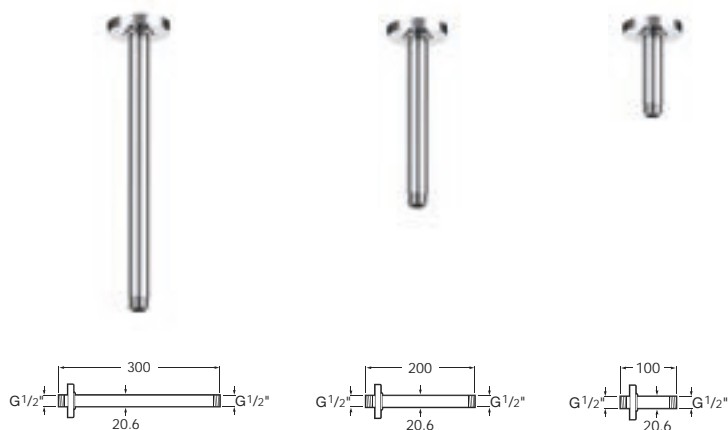

Ceiling fixing kits for RainSense and RainDream

Ceiling shower arm for RainSense and RainDream shower heads

5B0650C00	300mm with 1/2" water connection
5B0550C00	200mm with 1/2" water connection
5B0450C00	100mm with 1/2" water connection