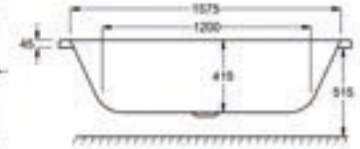

Sitges

023200000 ⊗ 1700 x 750 Double-ended acrylic bath. Supplied with adjustable legs.
Capacity: 180 litres up to overflow

023W00001 ⊗ 1700 x 750 With basic whirlpool