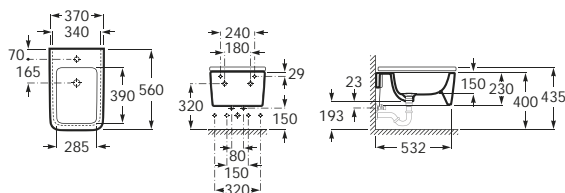

357535000 Square over-rim wall-hung bidet with 822039L00 wall fixing kit

80653200B Soft-close cover

See also: Installation systems for wall-hung bidets - page 280.