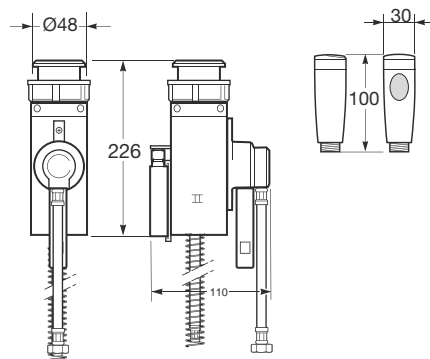

Retractable toilet-jet for WC cleaning, hidden inside built-in cabinet (sold as separate reference, 8164830..)*

Material: Chrome plated ABS and brushed plated ABS PVD (for Greige and Nero finishes).

100 x 30 mm Ref. 5B9076...

VC2 Greige

VG2 Nero

C02 Chrome