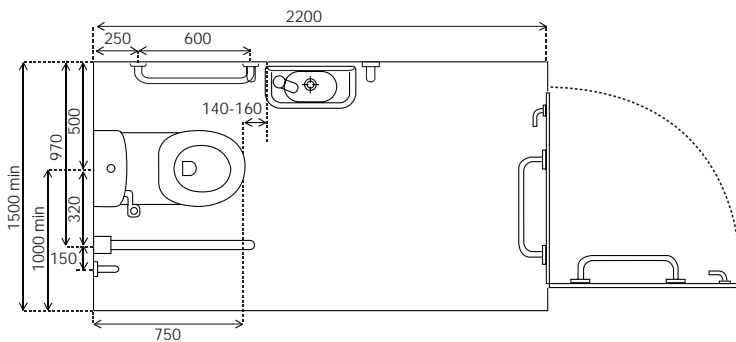

Finishes

0010020WH White

0010020BL Blue

0010020GR Grey

Dimensions in mm

Note: Fixings are not supplied with the grab rails, please consult a qualified tradesman before fitting.

Due to manufacturing processes, all dimensions of ceramic components are approximate.