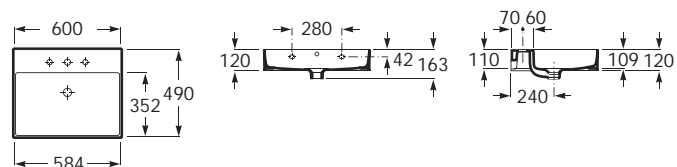

32752C000 600 x 490 Basin with 527002510 fixing kit and overflow

Waste sold separately

See also: Brassware section - page 388-481. Bottle traps and Basin wastes - page 481.

Dimensions in mm Due to manufacturing processes, all dimensions of ceramic components are approximate.

○ Basins with pre-punched (countersunk) holes can have these drilled to suit the number of tapholes required. Please specify at the time of ordering the quantity and handling of any tapholes required - Code: 000001030

● Pierced taphole