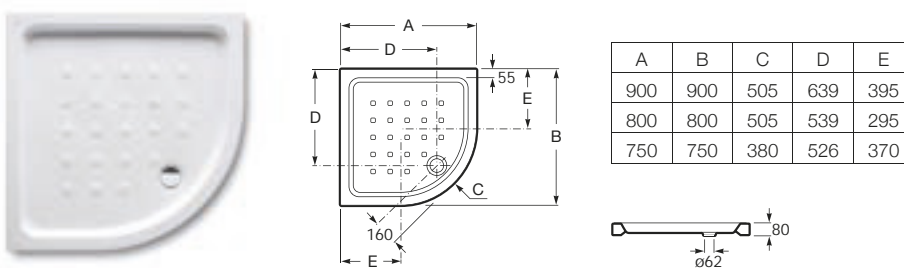

Easy Angular

374792000	900 x 900 x 80	Vitreous china shower tray
374794000	800 x 800 x 80	
374795000	750 x 750 x 80	

Waste (not included):

506402800	65Ø waste