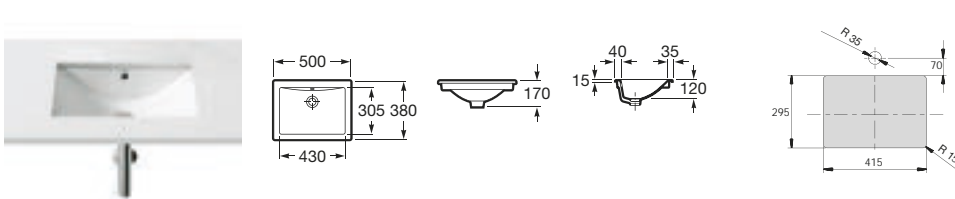

Diverta

Under countertop basin

327114000 ⊗ 500 x 380 (415 x 295) Under countertop basin with 527004614 fixing kit

A cut-out template is included on the packaging

See also: Brassware section - page 388-481. Bottle traps and Basin wastes - page 481.