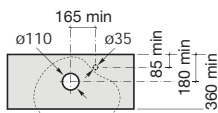

Urbi 8

On countertop basin

32722A000 ⊗ 550 x 400 On countertop basin