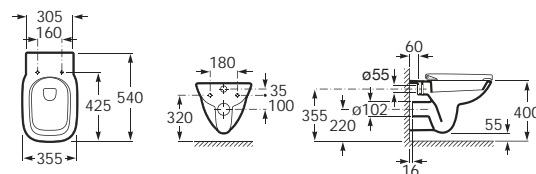

Wall-hung WC pan

346997000 Open-rim WC pan includes distributor mounted to pan

801992004 Lacquered soft-close seat and cover (top fixing)

801990004 Lacquered seat and cover with stainless steel hinges