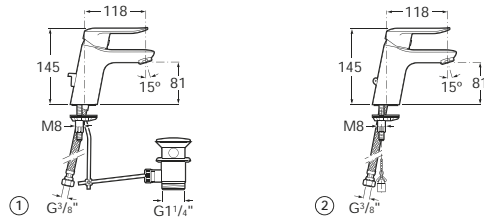

Logica-N | Ceramic disc cartridge

Designed by Ramon Benedito

Basin mixers

5A3027C00 ① Monobloc basin mixer with 8 l/min flow limiter, aerator, pop-up waste and 3/8" flexible supply hoses

5A3127C00 ② Monobloc basin mixer with 8 l/min flow limiter, aerator, retractable chain and 3/8" flexible supply hoses