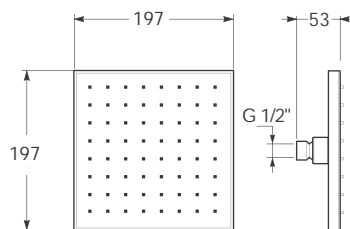

Rain shower head with anti-limescale silicone, Easy-Clean system. 197 x 197mm.

Material: Chrome plated brass and brushed chrome PVD plated brass (for Greige and Nero finishes).

197 x 197 mm Ref. 5B9276...

VC0 Greige

VG0 Nero

C00 Chrome