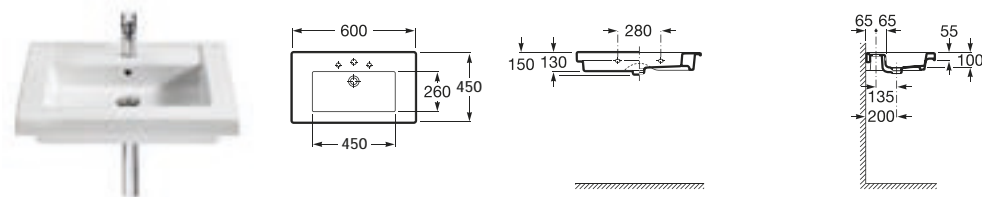

Wall-hung basin

327546000 ○●○ 600 x 450 Wall-hung or vanity basin with fixing kit

Optional:

- 816759001 Left side towel rail
- 816758001 Right side towel rail

See also: Brassware section - page 388-481. Bottle traps and Basin wastes - page 481.

Dimensions in mm Due to manufacturing processes, all dimensions of ceramic components are approximate.

○ Basins with pre-punched (countersunk) holes can have these drilled to suit the number of tapholes required. Please specify at the time of ordering the quantity and handling of any tapholes required - Code: 000001030 ● Pierced taphole