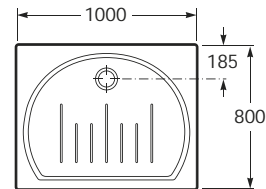

## Happening

373565000 1000 x 800 x 65 Vitreous china shower tray

291068000 Optional teak wood platform

Waste (not included):

506401900 90° waste