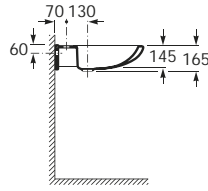

Access

Wall-hung basin

327230000 ● 640 x 550 Basin with V0007500R fixing kit (no overflow)