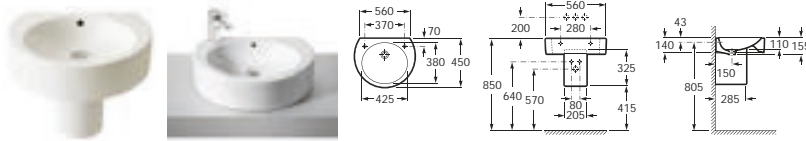

327562000 560 x 450 Basin with V0007500R fixing kit

327562LHO 560 x 450

327562RH0 560 x 450

337560000 Pedestal with 527003000 fixing kit

337562000 Semi-pedestal with V0015900R fixing kit

If basins with a side taphole are installed with the semi-pedestal, it is not possible to install a basin mixer with pop-up waste. Basins with RH taphole are not compatible with basin mixers featuring cold start function.