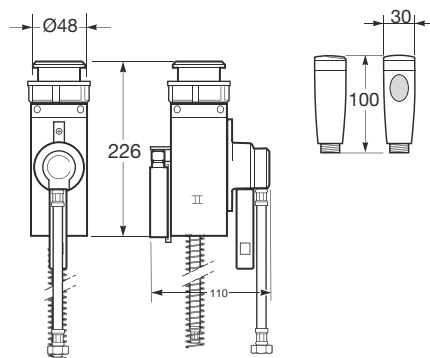

Retractable shower for intimate hygiene hidden inside built-in cabinet (sold as separate reference 8164830..)*

Material: Chrome plated ABS and brushed plated ABS PVD (for Greige and Nero finishes).

100 x 30 mm Ref. 5A6776...

VC0 Greige

VG0 Nero

C00 Chrome