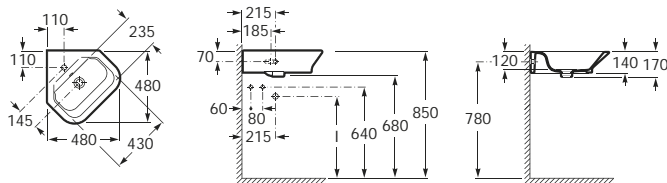

The Gap

Corner basin

32747R000 480 x 480 Basin with V0007500R fixing kit