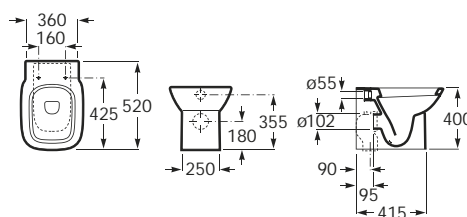

Back-to-wall WC

347996000 Box-rim WC pan dual outlet with 822503100 floor fixing kit

801992004 Lacquered soft-close seat and cover (top fixing)

801990004 Lacquered seat and cover with stainless steel hinges

See also: Installation systems for back-to-wall and wall-hung WCs - page 274-276.