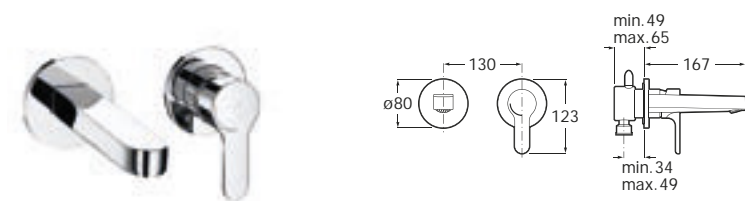

5A3509C00 Wall-mounted basin mixer with 5 l/min flow limiter and aerator

Due to the Cold Start system, the handle of this mixer turns 110° to the left only

See also: Basin wastes - page 481.

Dimensions in mm

Available in Chrome

Flow rates provided are tested at 3 bar pressure