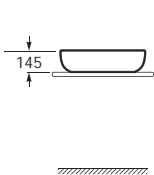

327653000 550 x 405