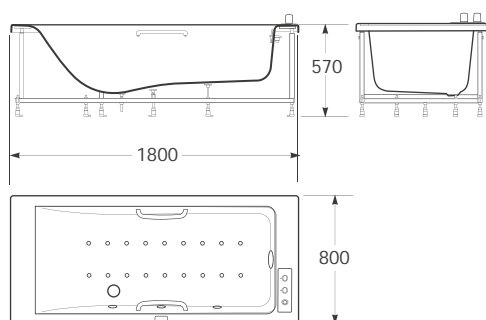

Under-mount bathtub 1800 x 800 mm with Soft-Air massage, water chromotherapy, deck mounted thermostatic faucet, bath filler with pop up waste and overflow and brass handles.

Material: Reinforced acrylic. Chrome plated brass and chrome plated brass with PVD for faucets and handles in Greige and Nero finishes.

1800 x 800 mm

Ref. 248262...

- R3C Greige + Greige handles + Greige faucet
- R5G Nero + Nero handles + Nero faucet
- 911 Off-white + Chrome handles + Chrome faucet
- R6C Shagreen + Greige handles + Greige faucet
- 001 White + Chrome handles + Chrome faucet