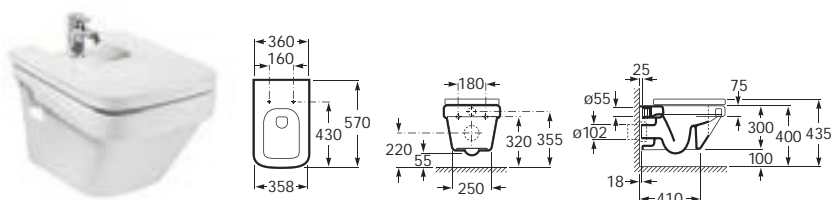

Wall-hung bidets

357785000 Wall-hung over-rim bidet

806782004 Lacquered soft-close bidet cover (top fixing)

806780004 Lacquered bidet cover