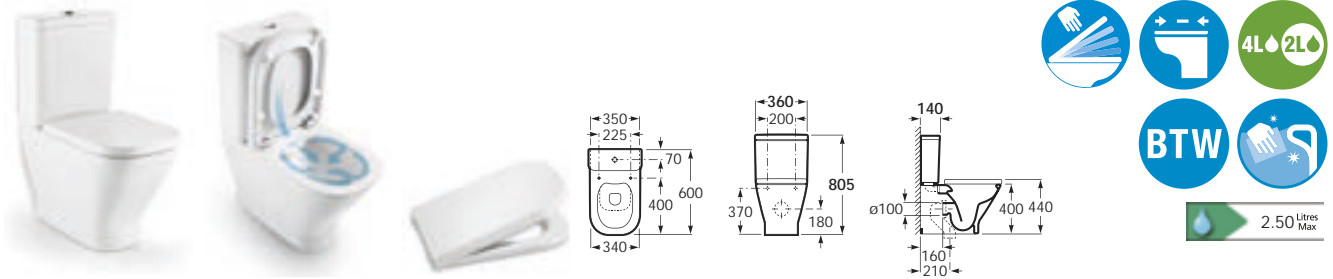

### Rimless close-coupled WC (CleanRim)

34273700H	Rimless WC pan dual outlet with V0007500R pan-to-wall fixing kit (moulded back-to-wall) and cutout at the side of the pan for isolation valve. Uses an efficient distributor at the back of the pan to allow for a flush volume of just 4 and 2 litres
342737000	Rimless WC pan dual outlet with V0007500R pan-to-wall fixing kit (moulded back-to-wall) and no cutout for isolation valve. Uses an efficient distributor at the back of the pan to allow for a flush volume of just 4 and 2 litres
34173C000	Cistern complete with 4/2 litre dual-flush cistern fittings
801732004	Soft-close seat and cover
801730004	Seat and cover