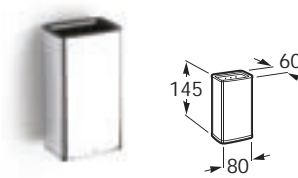

Select

Material: Chrome

816301001 Robe hook

816302001 Wall-mounted soap dish

816304001 Wall-mounted soap dispenser

816303001 Wall-mounted tumbler

816306001 600 mm glass shelf

816311001 600 mm towel rail