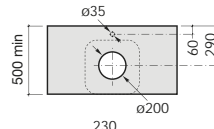

Urban

On countertop basins

32765G00U	⊗	400 x 400	Urban Berlin
32765S00U	⊗	400 x 400	Urban Barcelona
32765U00U	⊗	400 x 400	Urban New York
32765H00U	⊗	400 x 400	Urban Shanghai
32765R00U	⊗	400 x 400	Urban Rio de Janeiro
32765L00U	⊗	400 x 400	Urban London

Please Note: A plain version of this basin is available in the Khroma collection (page XXX)