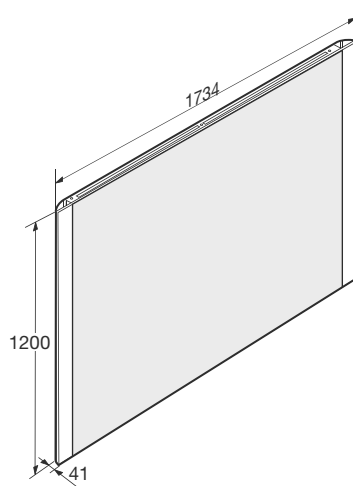

Material: Glass mirror with high efficiency lights.

**1734 x 1200 mm Ref. 812224000**

Mirror 1734 x 1200 mm with demister and frontal, upper and lower lighting. Maxiclean.

Material: Glass mirror with high efficiency LED lights.