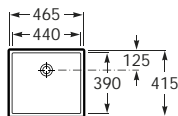

Sofia

On countertop basin

327720000 ⊗ 465 x 415 On countertop basin (no overflow)

See also: Brassware section - page 388-481. Basin wastes - page 481.