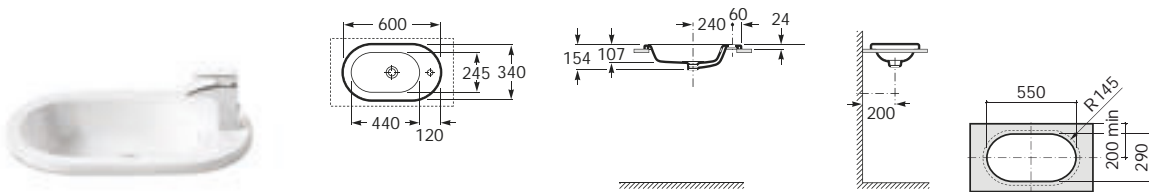

In countertop basin

32724E000 600 x 340 In countertop basin