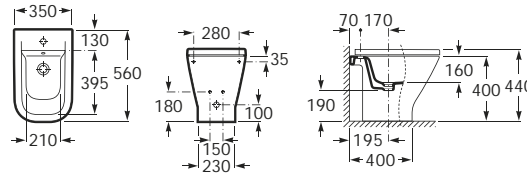

357474000 Floor-standing over-rim bidet with 822503100 floor fixing kit (open back)

806472004 Soft-close bidet cover

806470004 Bidet cover