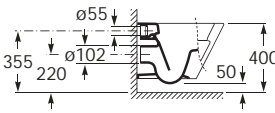

Compact wall-hung WC

- 346627000 Box-rim WC pan
- 801622004 Lacquered soft-close seat and cover