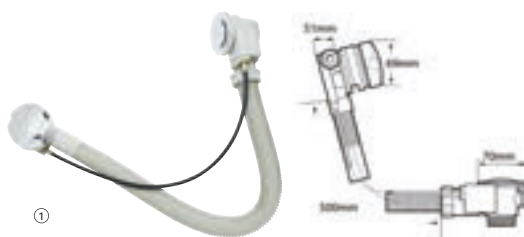

Wastes for shower trays

506404400 Ø 90 waste. Chrome

506402800 Ø 60 waste. Chrome

Wastes for baths

D50010001 ① Standard pop-up waste and flexible overflow. Chrome

506403010 Luxury pop-up waste with removable trap. Chrome

506403400 Luxury plug and chain waste for Elliptico baths. Chrome