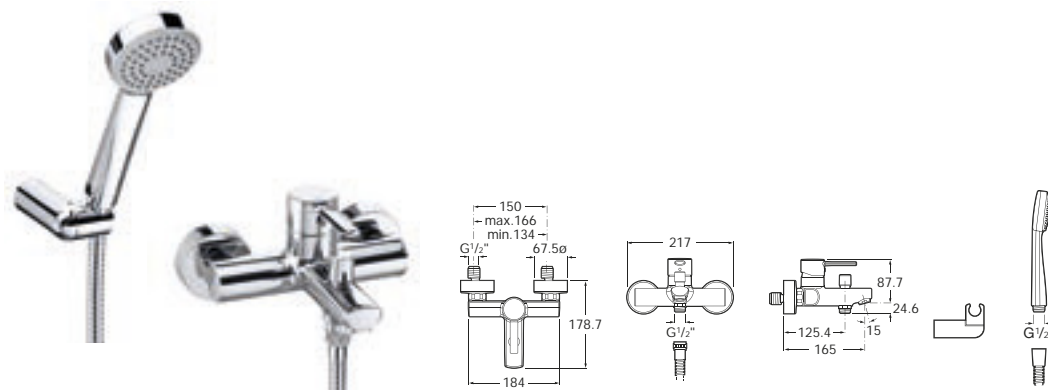

See also: [Basin and bidet wastes - page 481.](#)

Targa | Ceramic disc cartridge

Bath-shower mixers

**5A0160C00** Wall-mounted bath-shower mixer with automatic diverter with retention, 1.7m flexible shower hose, Stella 80/1 handset, swivel wall bracket and 1/2" water connection