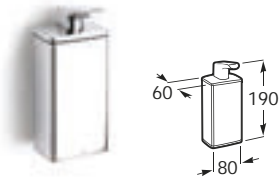

Select

Material: Chrome

816301001 Robe hook

816302001 Wall-mounted soap dish

816304001 Wall-mounted soap dispenser

816303001 Wall-mounted tumbler

816306001 600 mm glass shelf

816311001 600 mm towel rail