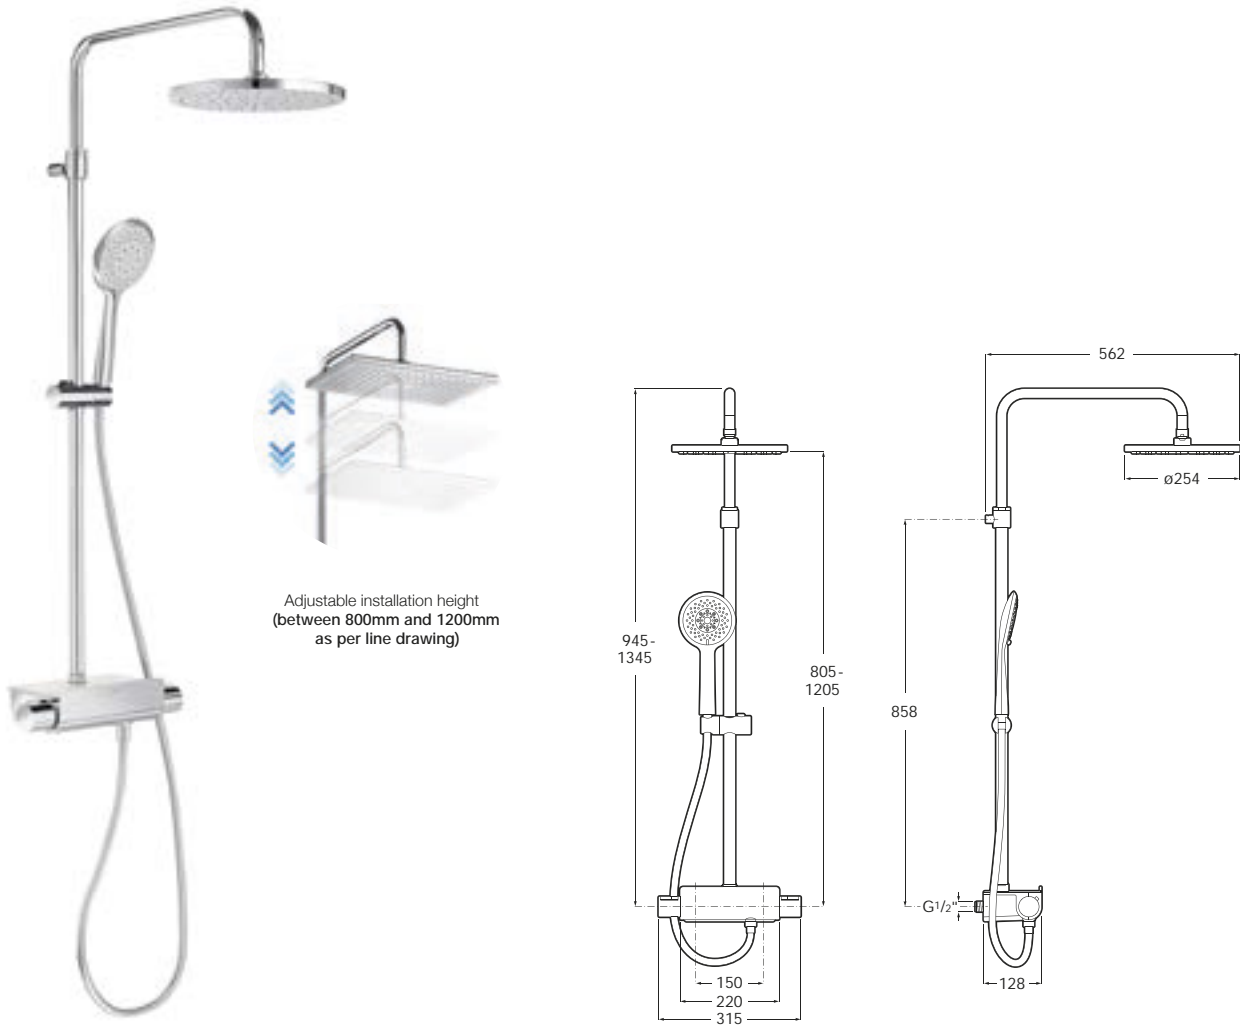

Deck-T Round

5A9788C00 Thermostatic shower column with adjustable installation height and swivelling rain shower head

General features

- Thermostatic
- Adjustable installation height
- 130/4 handset with smooth hose - rain/ pulse / aquair / soft
- Rain effect overhead shower rose
- Chrome finish
- Integrated shelf

See also: Shower trays - page 534-543. Shower tray wastes - page 481.