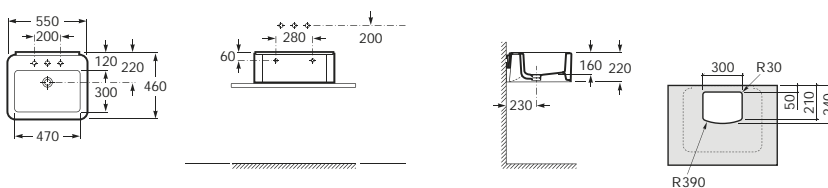

327570000 600 x 505 Basin with V0007500R fixing kit

327571000 600 x 505

See also: Brassware section - page 388-481. Bottle traps and Basin wastes - page 481.

Dimensions in mm Due to manufacturing processes, all dimensions of ceramic components are approximate.

⊗ No tapholes

○ Basins with pre-punched (countersunk) holes can have these drilled to suit the number of tapholes required. Please specify at the time of ordering the quantity and handing of any tapholes required - Code: 000001030

● Pierced taphole