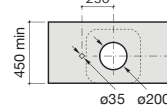

Urban

On countertop basins

32765G00U	⊗	400 x 400	Urban Berlin
32765S00U	⊗	400 x 400	Urban Barcelona
32765U00U	⊗	400 x 400	Urban New York
32765H00U	⊗	400 x 400	Urban Shanghai
32765R00U	⊗	400 x 400	Urban Rio de Janeiro
32765L00U	⊗	400 x 400	Urban London

Please Note: A plain version of this basin is available in the Khroma collection (page XXX)