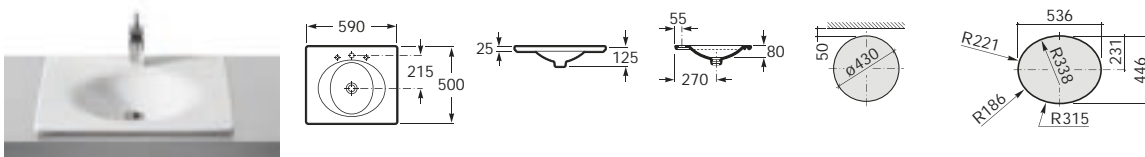

Kalahari

In countertop basin

327894000 ○●○ 590 x 500 In countertop basin

A cut-out template is included on the packaging

See also: Brassware section - page 388-481. Basin wastes - page 481.

Dimensions in mm Due to manufacturing processes, all dimensions of ceramic components are approximate.

⊗ No taphole

○ Basins with pre-punched (countersunk) holes can have these drilled to suit the number of tapholes required. Please specify at the time of ordering the quantity and handling of any tapholes required - Code: 000001030

● Pierced taphole