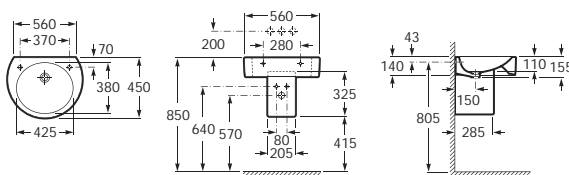

327562000	560 x 450	Basin with V0007500R fixing kit
327562LH0	560 x 450	
327562RH0	560 x 450	
337560000	Pedestal with 527003000 fixing kit	
337562000	Semi-pedestal with V0015900R fixing kit	

If basins with a side tapohole are installed with the semi-pedestal, it is not possible to install a basin mixer with pop-up waste.
Basins with RH tapohole not compatible with the L20 basin mixers.

See also: Brassware section - page 388-481. Bottle traps and Basin wastes - page 481.