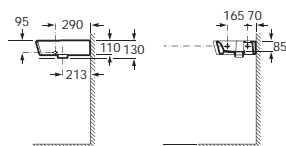

Corner basins

327622000 350 x 430 Right-hand corner basin with V0007500R wall fixing kit

327623000 350 x 430 Left-hand corner basin with V0007500R wall fixing kit

Optional:

840628001 Towel rail

See also: Brassware section - page 388-481. Bottle traps and Basin wastes - page 481.