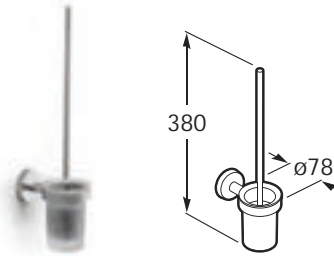

816715001 Wall-mounted toilet brush and holder