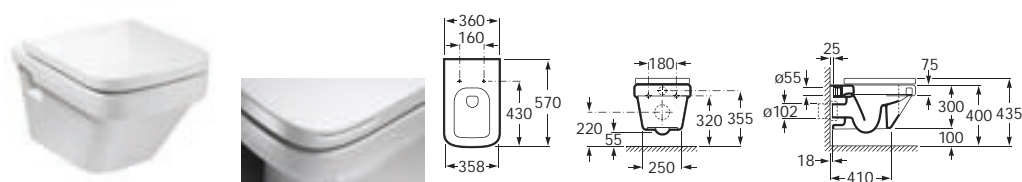

Dama-N

Wall-hung WCs

- 346787000 Box-rim WC pan
- 801782004 Lacquered soft-close seat and cover (top fixing)
- 801780004 Lacquered seat and cover