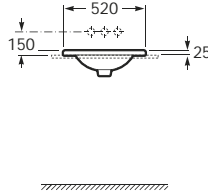

Happening

In countertop basin

327565000 520 x 445In countertop basin