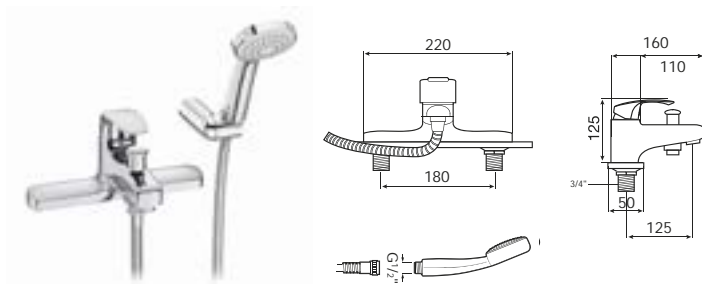

5A1807C00 Deck-mounted bath-shower mixer with 1.7m flexible shower hose, handset and wall bracket