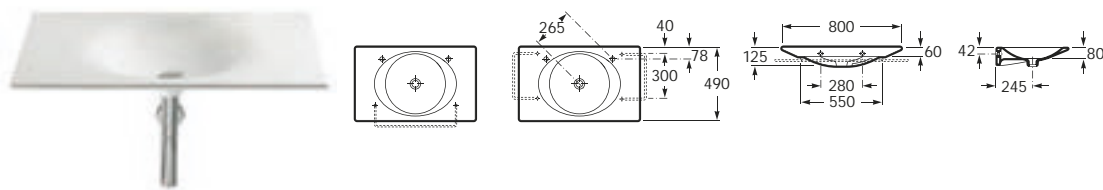

### Wall-hung basins

327897000 ○ ● ○ 1000 x 510 Basin with 527002510 fixing kit (no overflow)

**Optional:**

840523001 Side towel rail 300 mm

840666001 Front towel rail

The front towel rail are incompatible with the side towel rails