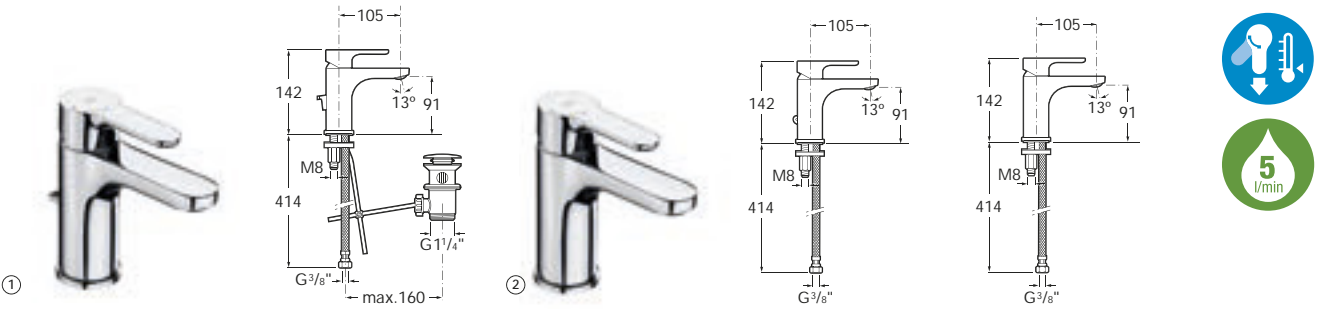

XL version (Extra long lever)

- 5A3109C00 ① Monobloc basin mixer with aerator, pop-up waste, Cold Start and 3/8" flexible supply hoses 5.00 Litres Max
- 5A3K09C00 ② Monobloc basin mixer with smooth body, aerator, Cold Start and 3/8" flexible supply hoses 5.00 Litres Max

Due to the Cold Start system, the handle of these mixers turn 110° to the left only so they may not be compatible with basins where the taphole is situated in the back right corner