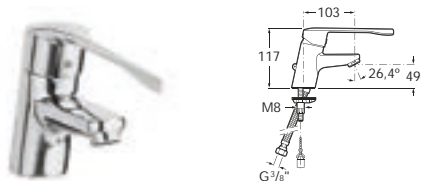

Victoria Pro

Basin mixers

5A3123C00 Monobloc basin mixer with aerator and flexible supply hoses