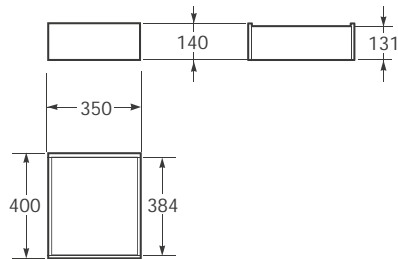

Large interior container for lower drawer
only.
Finish: Dark oak.

350 x 400 x 140 mm   Ref. 856541128