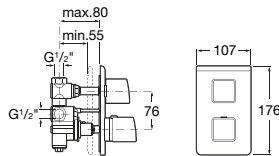

5A2950C00 1/2" built-in thermostatic bath or shower mixer with built-in shut-off valve and interior free outlet with 1/2" water connection

According to the type of installation, a stopcock will have to be fitted.