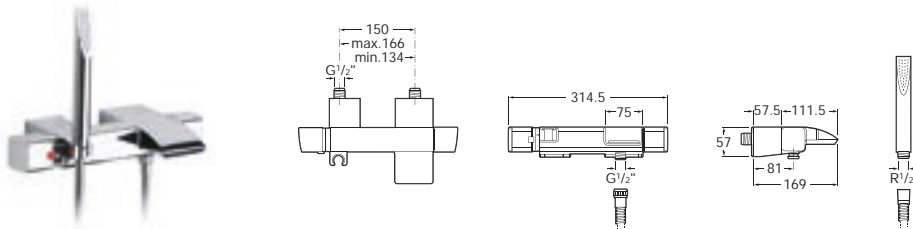

Thermostatic bath-shower mixers

5A1150C00 Wall-mounted thermostatic bath-shower mixer with diverter-flow regulator, handset, 1.7m flexible shower hose, integrated holder and 1/2" water connection

Optional:

D50010022 Easy Fix Kit (for installing bar shower valve to pipework)

Cannot be used with pillars.