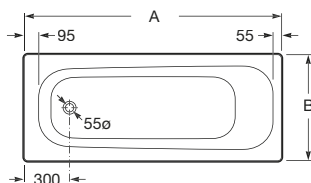

Contesa Plus

A	B	Litres.
1700	700	195
1600	700	180

3.5 mm