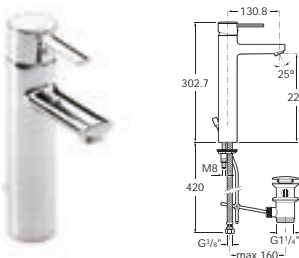

5A3460C00 Extended monobloc basin mixer with aerator, pop-up waste and 3/8" flexible supply hoses