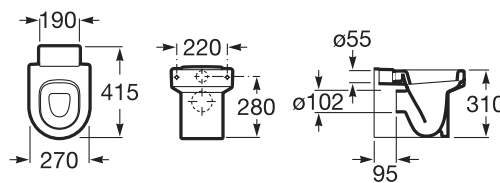

Kids' back-to-wall WC

347115000 Kids' box-rim WC pan horizontal outlet with V0007600R floor fixing kit

801116..4 Seat for Happening kids' WC pan