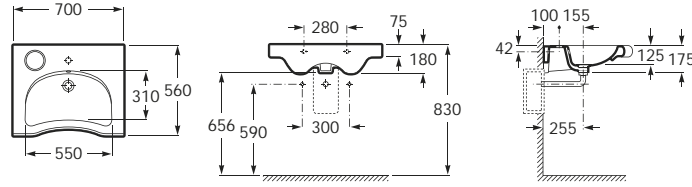

Meridian-N

Accessible washbasin

32724H000 ○●○ 700 x 560 Basin with V0007500R fixing kit and integrated soap dish