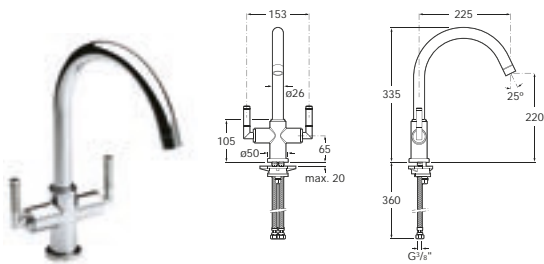

Loft Elite

5A8451C00 Monobloc kitchen mixer with high swivel spout, aerator and 3/8" flexible supply hoses