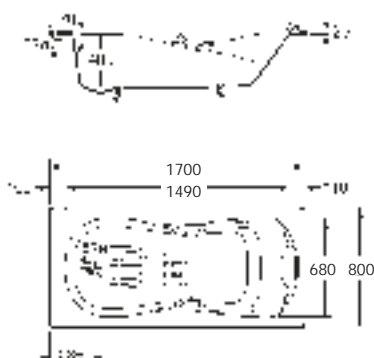

## Haiti

232753001 ● ● 1700 x 800 Enamelled cast-iron bath with chrome metal grips and anti-slip.  
Capacity: 190 litres up to overflow

Optional Accessories:

291051000 Polyurethane headrest