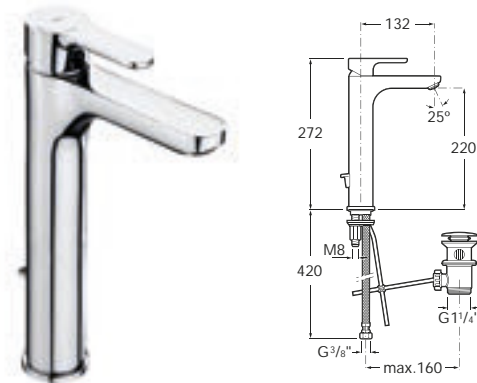

L20 | Ceramic disc cartridge

XL version (Extra long lever)

5A3C09C00 Extended monobloc basin mixer with aerator, pop-up waste, Cold Start and 3/8" flexible supply hoses

Due to the Cold Start system, the handle of this mixer turns 110° to the left only so it may not be compatible with basins where the taphole is situated in the back right corner