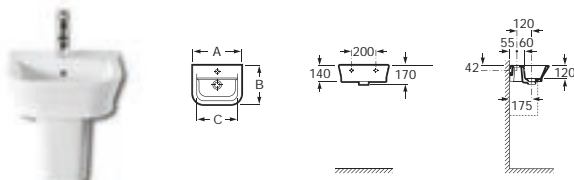

The Gap

Cloakroom basin

A	B	C
450	420	380
400	320	335
350	320	285

- 327477000 450 x 420 Basin with V0007500R fixing kit
- 32747K000 450 x 420
- 327478000 400 x 320
- 327479000 350 x 320
- 337470000 Pedestal for 450 basin
- 337471000 Semi-pedestal for 450 basin
- 337472000 Semi-pedestal for 400 and 350 basins only

Basins are glazed on three sides