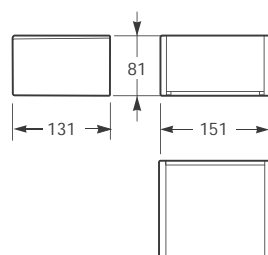

Covered toilet roll holder.

Material: Aluminum and zinc plated alloy. For Greige and Nero finishes, same material is brushed and has PVD treatment.

151 x 131 x 81 mm

Ref. 8166200..

01 Chrome

39 Nero

40 Greige