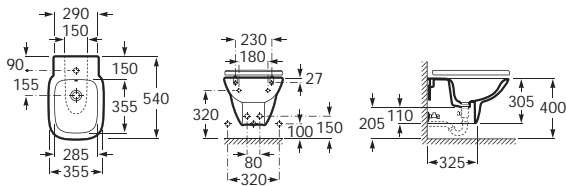

Wall-hung bidet

355995000 Wall-hung over-rim bidet

8069D2004 Lacquered soft-close bidet cover

See also: Installation systems for wall-hung bidets - page 280. Brassware section - page 388-481. Bidet wastes - page 481.