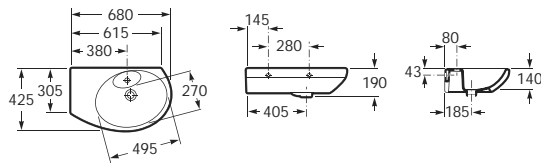

Left-hand

327519000 680 x 425 Basin right-hand with V0007500R fixing kit

327518000 680 x 425 Basin left-hand with V0007500R fixing kit