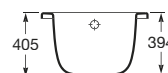

A	B	Litres.
1700	700	195
1600	700	180

3.5 mm

237753000 ● ● 1700 x 700 With anti-slip 3.5mm enamelled steel bath.
Capacity: see table

237760000 ⊗ 1700 x 700 With anti-slip

237765000 ⊗ 1700 x 700 Without anti-slip

237353000 ● ● 1600 x 700 With anti-slip

237363000 ● ● 1600 x 700 Without anti-slip

237360000 ⊗ 1600 x 700 With anti-slip

237365000 ⊗ 1600 x 700 Without anti-slip

Legset (must be ordered separately):

291021000 Type 2 bar legset