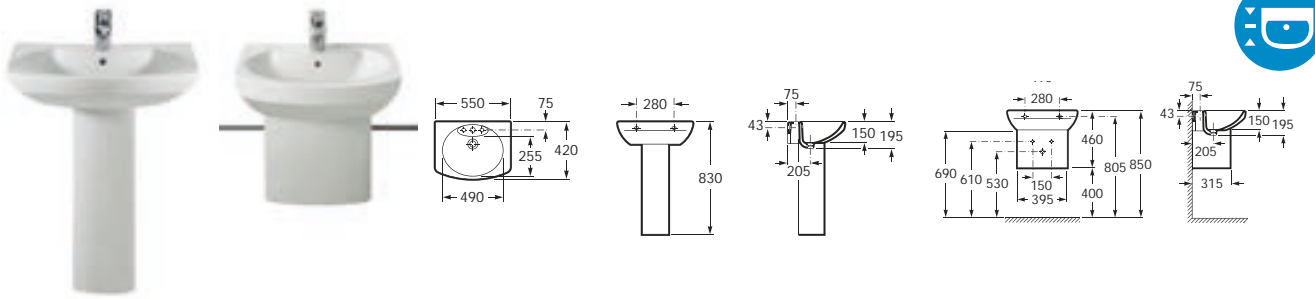

Senso

Compact wall-hung basin

325513000	550 x 420	Basin with V0007500R fixing kit
337510000		Pedestal
337511000		Semi-pedestal with V0015900R fixing kit
Optional:		
840539000	900	Towel rail for semi-pedestal