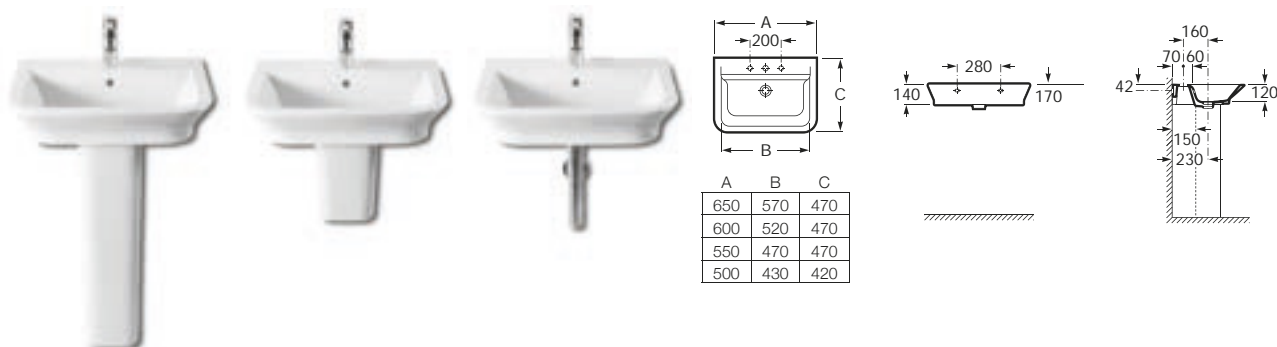

The Gap

Wall-hung or on countertop basins

A	B	C
650	570	470
600	520	470
550	470	470
500	430	420

327473000	650 x 470	Basin with V0007500R fixing kit. These basins are only glazed on the front three sides (they are designed to be installed against the wall)
327474000	600 x 470	
327475000	550 x 470	
32747J000	550 x 470	
327476000	500 x 420	
337470000	Pedestal	
337471000	Semi-pedestal with V0015900R fixing kit	

Basins are glazed on three sides