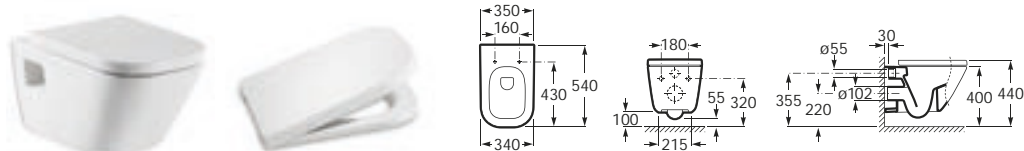

Wall-hung WC pan

346477000 Box-rim WC pan with wall fixing kit

801472004 Soft-close seat and cover

801470004 Seat and cover