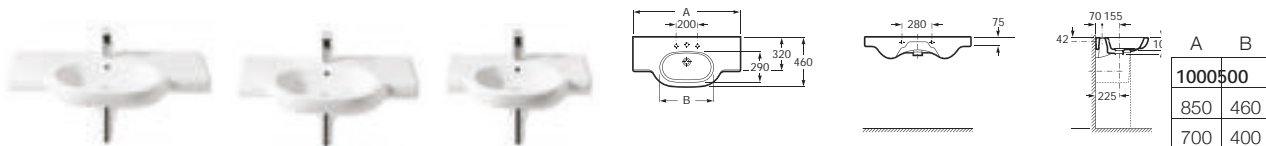

## Wall-hung basins

32724B000	1000 x 460	Basin with V0007500R fixing kit
32724D000	850 x 460	
327240000	700 x 460	
337240000		Pedestal
337241000		Semi-pedestal with V0015900R fixing kit
		Optional:
816291001		Towel rail - 320mm (can be fitted either side of the basin)