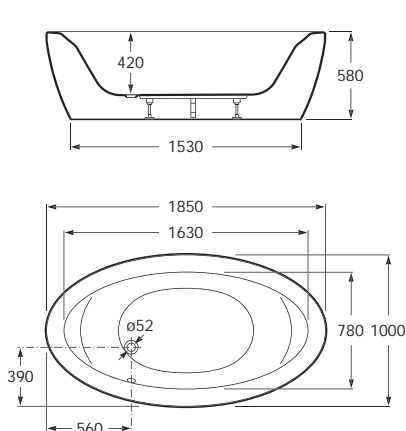

Georgia

248159001 ⊗ 1850 x 1000 One-piece acrylic bath with integrated panel and pop-up waste. Supplied with adjustable legs. For freestanding installation. Capacity: 210 litres up to overflow

Optional accessories:

247518000 Polyurethane headrest (white)