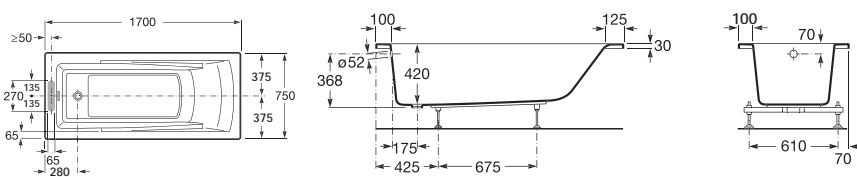

Single-ended bath

248162000 ⊗ 1700 x 750 Acrylic bath including one headrest (code 24F061000). Supplied with adjustable legs. Capacity: 195 litres up to overflow

See also: Brassware section - page 388-481. Bath wastes - page 481. Bath panels - page 517.