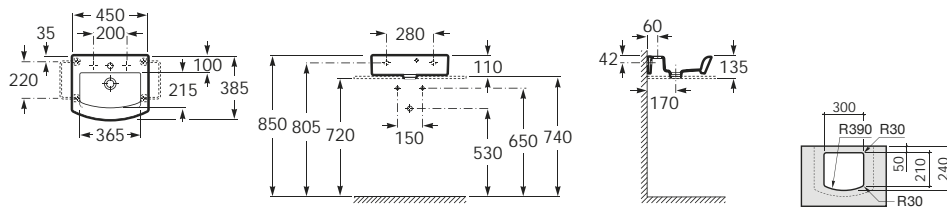

327624000 450 x 385 Cloakroom basin with V0007500R fixing kit

Optional:

840597001 Towel rail 220mm

Meridian-N

Compact basins