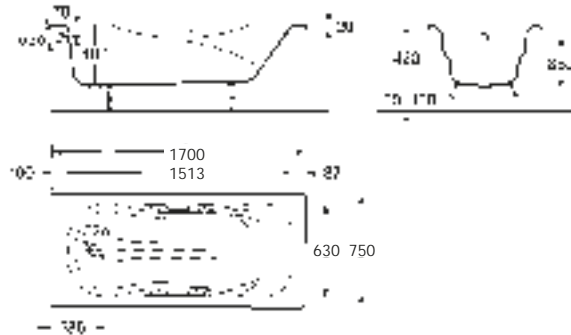

Mali

232070..0 ● ● 1700 x 750 Enamelled cast-iron bath with anti-slip and gripholes.
Capacity: 185 litres up to overflow

Grips (must be ordered separately):

526803010 Chrome finish grips (internal fixing)

Optional Accessories:

291053000 Polyurethane headrest (white)