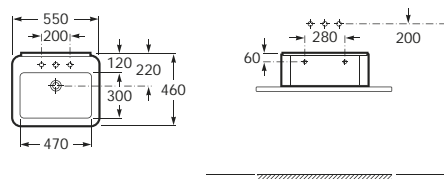

327576000 550 x 460 On countertop basin