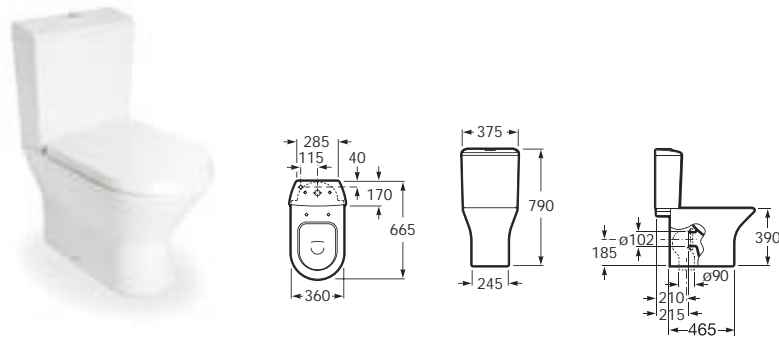

### Close-coupled WC

342640000 Box-rim WC pan dual outlet with V0007600R floor fixing kit (open back)

341643000 Cistern complete with 822850C01 6/3 litre dual flush cistern fittings

80164B004 Lacquered soft-close seat and cover (top fixing)