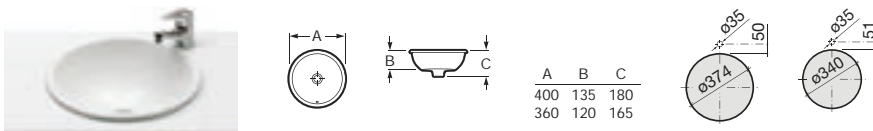

Foro

In countertop basins

327872000 ⊗ 400 Ø In countertop basin (glazed on both sides)

327880000 ⊗ 360 Ø

If the taps are fitted with a pop-up waste, the use of the extra long rod 525766100 of 300 mm is necessary

A cut-out template is included on the packaging