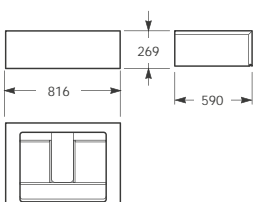

Furniture with soft-close drawer for countertop washbasin.

Material: Lacquered MDF exterior in Greige, Nero or Silver. Dark oak interior finish. Needs to be a solid wall.

Measurements in mm.

Ref. 8567008.. 1800 mm furniture for two 770 mm washbasins

Ref. 8567018.. 1550 mm furniture for two 650 mm washbasins

Ref. 8567028.. 1200 mm furniture for single 770 mm washbasin

Ref. 8567038.. 1000 mm furniture for single 650 mm washbasin

Ref. 8567048.. 820 mm furniture for single 770 mm washbasin

19 Silver
20 Greige
21 Nero

820 mm