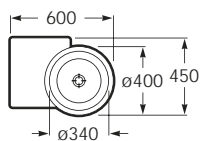

Com

On countertop basin

327224000	⊗	600 x 450	Basin - 0 taphole

See also: Brassware section - page 388-481. Bottle traps and Basin wastes - page 481.

Dimensions in mm Due to manufacturing processes, all dimensions of ceramic components are approximate.

⊗ No taphole

○ Basins with pre-punched (countersunk) holes can have these drilled to suit the number of tapholes required. Please specify at the time of ordering the quantity and handling of any tapholes required - Code: 000001030

● Pierced taphole