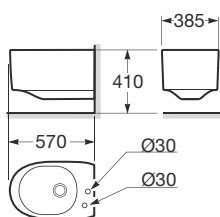

Material: Bakelite.

**525 x 388 x 48 mm**

**Ref. 801762...**

R34 Greige  
R54 Nero  
914 Off-white  
R24 Shagreen-T  
004 White

Wall hung bidet with hidden fixtures and two special size faucet holes for Armani/Roca faucets.