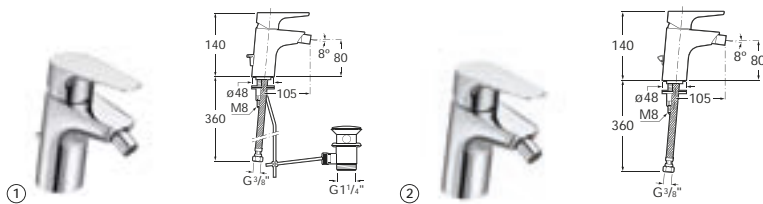

## Bidet mixers

5A6090C00 ① Monobloc bidet mixer with swivel flow regulator, pop-up waste and flexible supply hoses

5A6190C00 ② Monobloc bidet mixer with swivel flow regulator, retractable chain and flexible supply hoses