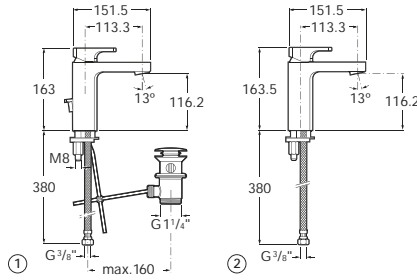

Basin mixers

5A3001C00 ① Monobloc basin mixer with 8.5 l/min flow limiter, aerator, pop-up waste and 3/8" flexible supply hoses

5A3201C00 ② Monobloc basin mixer with smooth body, 8 l/min flow limiter, aerator and 3/8" flexible supply hoses (excludes waste)