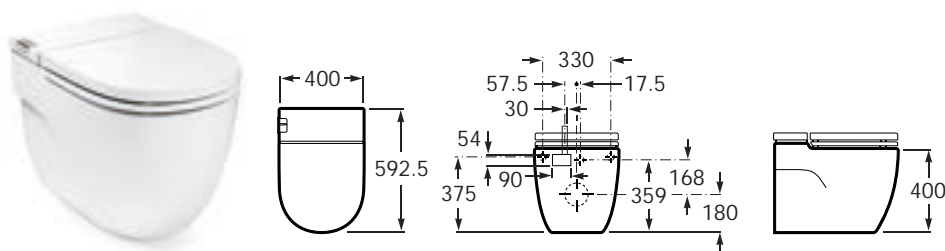

In-Tank

In-Tank back-to-wall WC

893303000 Back-to-wall WC with integrated cistern and 4.5/3 litre dual-flush. Soft-close seat and cover included. Requires electricity for the air pump used in the flushing process. Works on mains pressure only. Installation videos and information (including pre-installation) **are available at** www.uk.roca.com