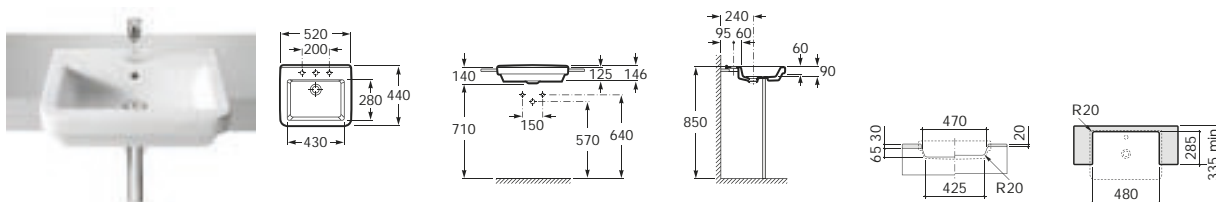

Dama-N

Semi-recessed basin

32778S000 520 x 440 Basin with V0010900R fixing kit

A cut-out template is included on the packaging