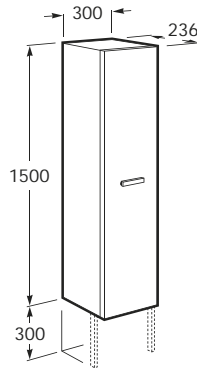

Victoria Basic

Column unit

856577... 1500 x 300 With soft-close reversible door and four adjustable shelves

Optional:

816413001 300 height Set of two legs