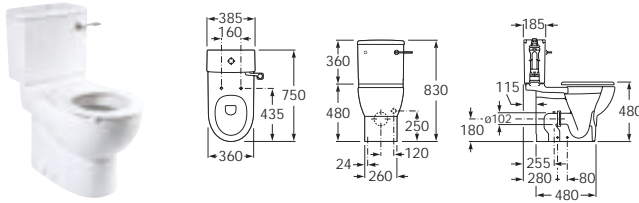

Close-coupled WC