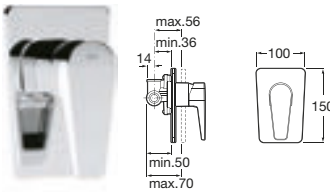

5A2B31C00 Built-in bath or shower mixer

Optional:

525869403 RocaBox concealed shower valve housing for stud wall installation