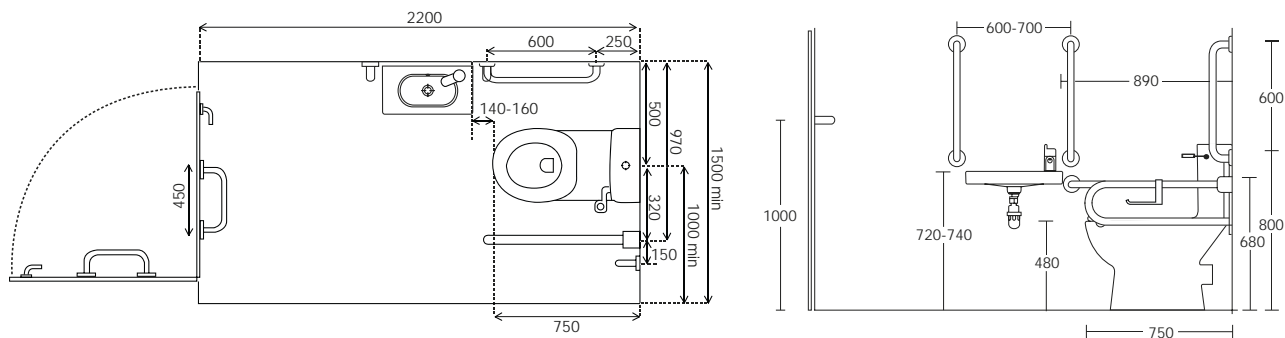

Meridian Access Doc M

Unisex wheelchair accessible washroom

Pack with right-hand basin

With stunning modern lines and concealed grab rails, Meridian Access Doc M packs create a luxury setting. Provided in one box, fully LABC registered and designed to meet Part M regulations.

Pack includes: Meridian Access WC with cistern, spatula lever, fixing kit, anti-vandal bracket, seat, right-hand basin, thermostatic basin mixer, press-down waste, chrome bottle trap, four 600mm grab rails, one 450mm grab rail, one hinged grab rail and toilet roll holder.

0020010WH Pack with white seat and grab rails

0020010BL Pack with blue seat and grab rails

0020010GR Pack with grey seat and grab rails

Finishes

0020010WH White

0020010BL Blue

0020010GR Grey

Dimensions in mm

Note: Fixings are not supplied with the grab rails, please consult a qualified tradesman before fitting.

Due to manufacturing processes, all dimensions of ceramic components are approximate.