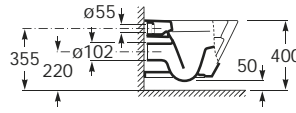

Hall

Wall-hung WC

- 34662E000 Box-rim WC pan
- 80162C004 Lacquered soft-close seat and cover