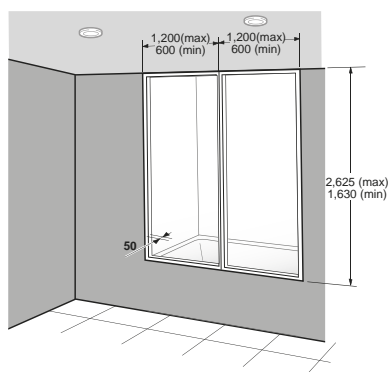

Set of two built-in fixed panels (Ref. AR1)

Set of two tailor-made fixed panels of the same width, to be installed between two walls.

Glass available from transparent and translucent, to double glass with coloured fabrics in between. Frames available in all finishes of the collection.

Material: For transparent and translucent finishes: 6 mm tempered glass. For other finishes: 11 mm double laminated tempered glass. All finishes include Maxiclean and anti-fog treatment. All frames in extruded anodized aluminum.

Tailor made: Ref. AR1

Measurements:

Width: 900 mm max - 700 mm min

Height: 2,625 mm max - 2,200 mm min

Finishes:

- G Greige
- N Nero
- S Silver

Glass Type:

- 00 Transparent
- T1 Gold-silver fabric
- T2 Silver-silver fabric
- DG Variable opacity
- D1 Variable opacity + T1 fabric
- D2 Variable opacity + T2 fabric
- LU Translucent
- L1 Translucent + T1 fabric
- L2 Translucent + T2 fabric

Hand:

- R. Right hand opening
- L. Left hand opening

We can offer advice and support for bespoke layouts. Please contact marketing@uk.roca.net with your details.