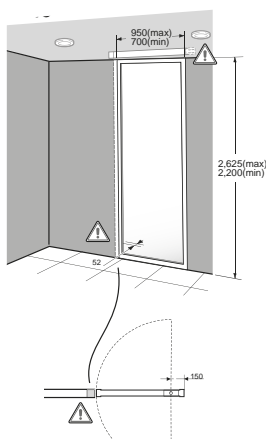

Built-in pivot hinged door with built-in wall profile (Ref. AR7)

Tailor-made built-in pivot hinged door with built-in wall profile. To be installed between two walls from floor to false ceiling. A beam reinforcement structure must be built-in into the false ceiling, sold separately (Ref. ARST1 or 3)

Glass available from transparent and translucent, to double glass with coloured fabrics in between. Frames available in all finishes of the collection.

Material: For transparent and translucent finishes: 6 mm tempered glass. For other finishes: 11 mm double laminated tempered glass. All finishes include Maxiclean and anti-fog treatment. All frames in extruded anodized aluminum.

Tailor made: Ref. AR7

Measurements:

Width: 900 mm max - 700 mm min

Height: 2,625 mm max - 2,200 mm min

Finishes:

G Greige

N Nero

S Silver

Hand:

R. Right hand

opening

L. Left hand opening

Glass Type:

00 Transparent

T1 Gold-silver fabric

T2 Silver-silver fabric

LU Translucent

L1 Translucent + T1

fabric

L2 Translucent + T2

fabric