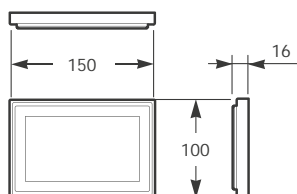

Soap dish.

Material: Aluminium and zinc plated alloy. For Greige and Nero finishes, same material is brushed and has PVD treatment. Polished steel interior.

150 x 100 mm

Ref. 816621...

001 Chrome

039 Nero

040 Greige