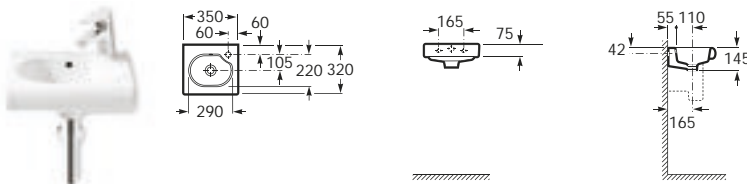

327249000 350 x 320 Basin with 822045400 fixing kit

337242000 Semi-pedestal with V0015900R fixing kit

If basins with a side taphole are installed with the semi-pedestal, it is not possible to install a basin mixer with pop-up waste.
Basins with RH taphole are not compatible with the basin mixers with cold start function.