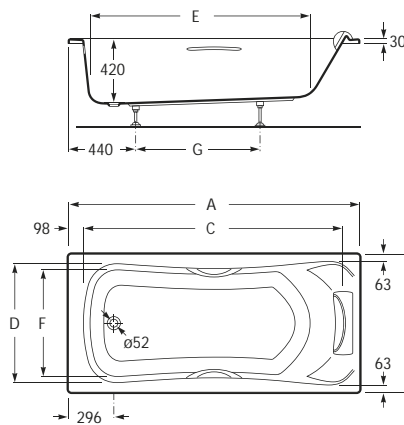

BeCool

A	B	C	D	E	F	G	Litres
1900	900	1695	774	1435	695	810	300
1800	800	1595	674	1335	590	810	240
1700	800	1495	674	1235	590	700	225
1700	700	1495	570	1235	485	700	200

248014001	⊗ 1900 x 900	Acrylic bath with headrest (code 247997000), chrome grips (code 24F040001) and adjustable legs, waste not included. Capacity: see table	
248015001	⊗ 1800 x 800		
248016001	⊗ 1700 x 800		
248340001	⊗ 1700 x 700		
248342001	⊗ 1700 x 700		Be Cool 1700 x 700 Total hydromassage

See also: Bath wastes - page 481. Bath panel compatibility - page 517.