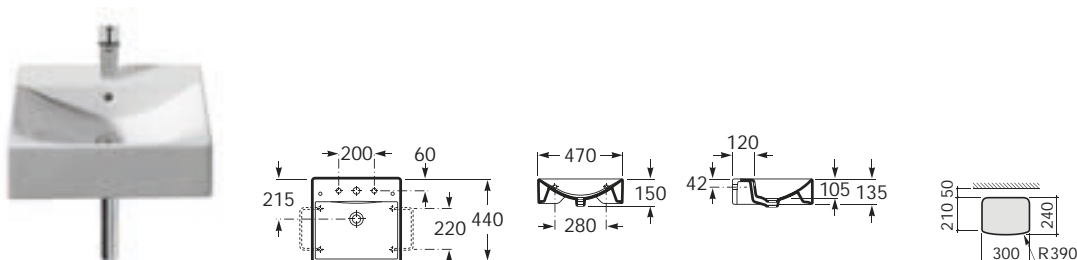

## Diverta

Wall-hung or on countertop basins

327110000 ○●○ 750 x 440 On countertop or wall-hung basin with V0007500R fixing kit

Glazed on all four sides

Optional:

840597001 Towel rail 220mm

327111000 ○●○ 470 x 440 On countertop or wall-hung basin with V0007500R fixing kit