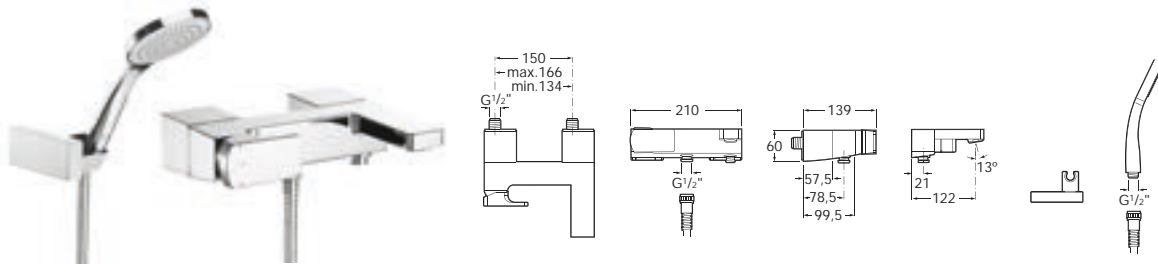

See also: Basin and bidet wastes - page 481.

L90 | Ceramic disc cartridge

Bath-shower mixers

5A0101C00 Wall-mounted bath-shower mixer with automatic diverter with retention, 1.7m flexible shower hose, L90 handset, swivel wall bracket and 1/2" water connection