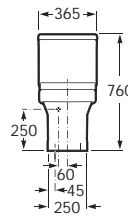

Dama-N

Close-coupled WCs

342787000	Box-rim WC pan dual outlet with 822503100 floor fixing kit (open back)
34178C000	Shell cistern with 822885301 4.5/3 litre dual-flush cistern fittings and inner liner
801782004	Lacquered soft-close seat and cover (top fixing)
801780004	Lacquered seat and cover