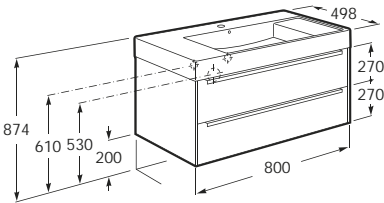

857001...	800mm base unit
32752B000	800mm wall-hung basin
	Optional:
816815339	Optional legs (pair)
S28LIS000	Optional EU to UK adaptor