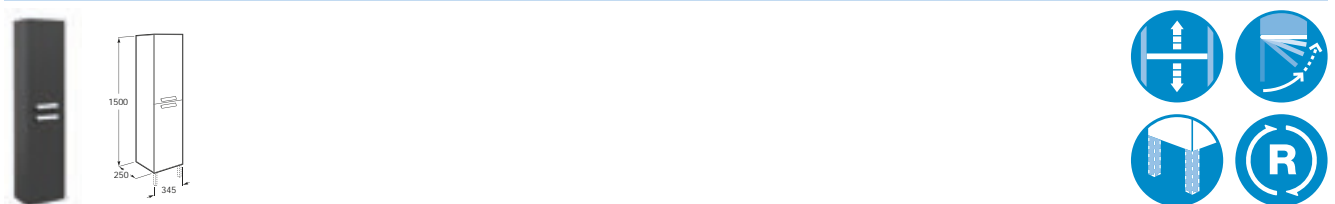

Column unit

856844...	1500 x 345 x 250	With two soft-close reversible doors and four adjustable shelves
Optional:		
816757339	145 height	Set of two legs