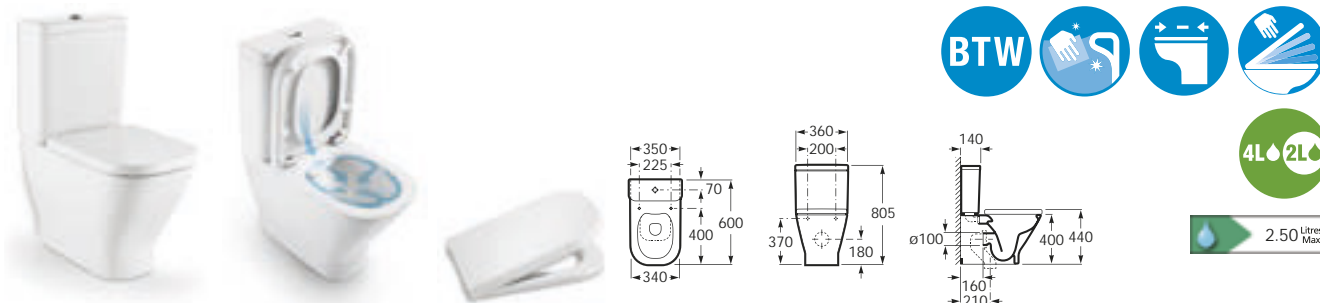

Rimless WCs

The Gap rimless close-coupled WC (CleanRim)

34273700H	Rimless WC pan dual outlet with V0007500R pan-to-wall fixing kit (moulded back-to-wall) and cutout at the side of the pan for isolation valve. Uses an efficient distributor at the back of the pan to allow for a flush volume of just 4 and 2 litres
342737000	Rimless WC pan dual outlet with V0007500R pan-to-wall floor fixing kit (moulded back-to-wall) and no cutout for isolation valve. Uses an efficient distributor at the back of the pan to allow for a flush volume of just 4 and 2 litres
34173C000	Cistern complete with 4/2 litre dual-flush cistern fittings
801732004	Soft-close seat and cover
801730004	Seat and cover