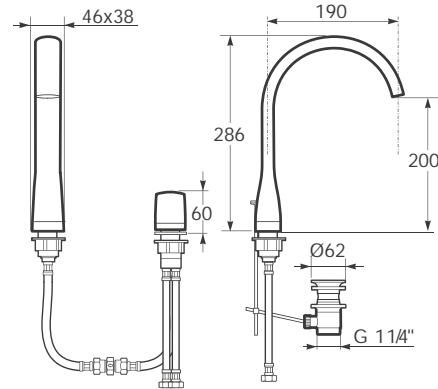

Single side lever washbasin faucet for 30.5 mm faucet hole, fitted with a cartridge which saves water.

Material: Chrome plated brass and brushed chrome PVD plated brass (for Greige and Nero finishes).

286 x 190 mm Ref. 5A3876...

VC0 Greige

VG0 Nero

C00 Chrome