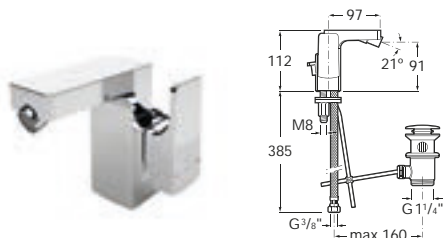

5A6301C00 Monobloc bidet mixer with side handle, cold start, 8 l/min flow limiter, swivel flow regulator, pop-up waste and 3/8" flexible supply hoses

See also: Basin and bidet wastes - page 481.