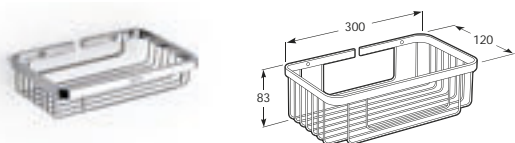

816730001 300 x 120mm wall-mounted container