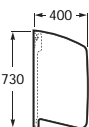

Wing

387090000 Urinal divider. Includes wall fixings