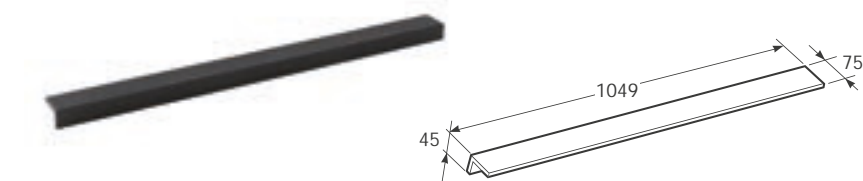

Wall Tile
L2 NERO SHAGREEN
R 45 x 75 x 1049.

45 x 75 x 1049 mm

Ref. TJ7TDW161

	Pieces	Kg	m²
Box:	1	3.5	0.08
	Boxes	Kg	m²
Pallet:	16	84.96	1.26