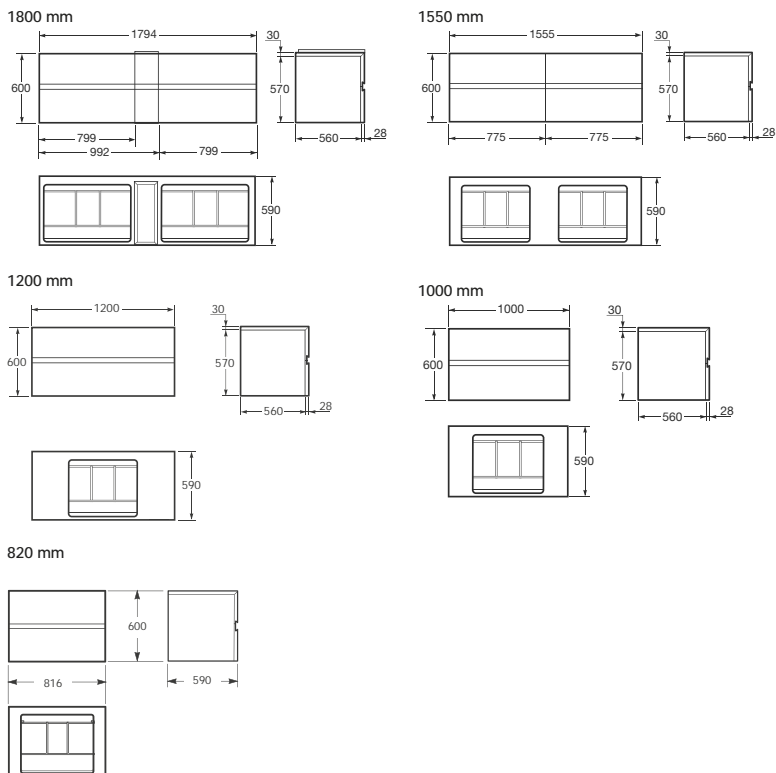

Measurements in mm.

Ref. 8565358.. 1800 mm furniture for two 770 mm washbasins
Includes 12 organiser boxes

Ref. 8565368.. 1550 mm furniture for two 650 mm washbasins
Includes 12 organiser boxes

Ref. 8565378.. 1200 mm furniture for single 770 mm washbasin
Includes 9 organiser boxes

Ref. 8565388.. 1000 mm furniture for single 650 mm washbasin
Includes 7 organiser boxes

Ref. 8567098.. 820 mm furniture for single 770 mm washbasin

19 Silver

20 Greige

21 Nero