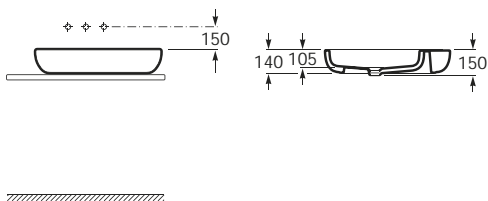

Khroma

On countertop basins

327655000 ⊗ 750 x 400