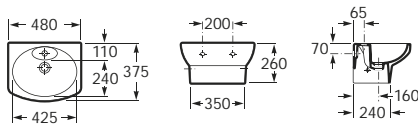

Cloakroom basin

327514000 480 x 375 Basin with integrated semi pedestal and V0007500R fixing kit

Optional:

840538000 900 Towel rail for semi-pedestal