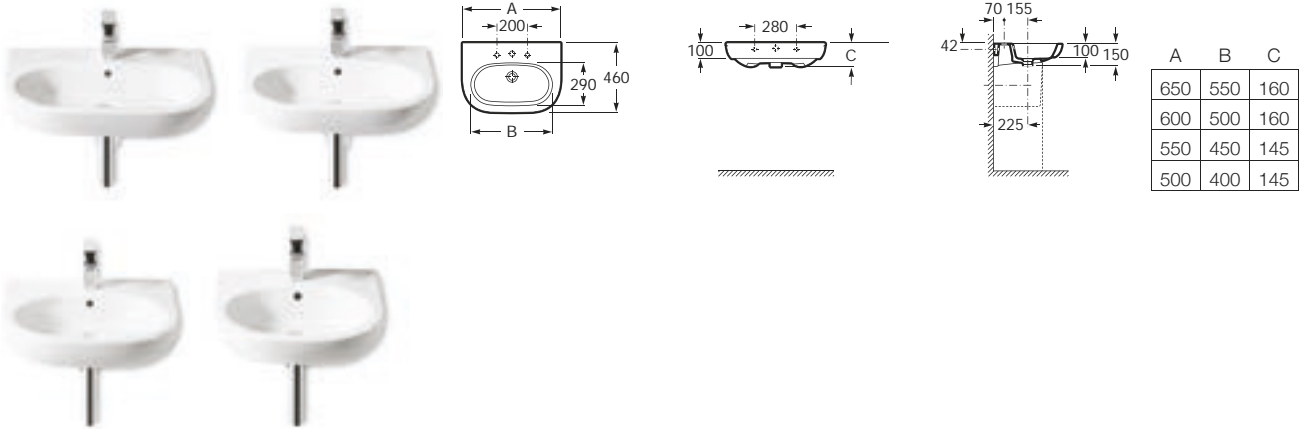

Meridian-N

Wall-hung basins

327241000	650 x 460	Basin with V0007500R fixing kit
327242000	600 x 460	
327243000	550 x 460	
327244000	500 x 460	
337240000		Pedestal
337241000		Semi-pedestal with V0015900R fixing kit