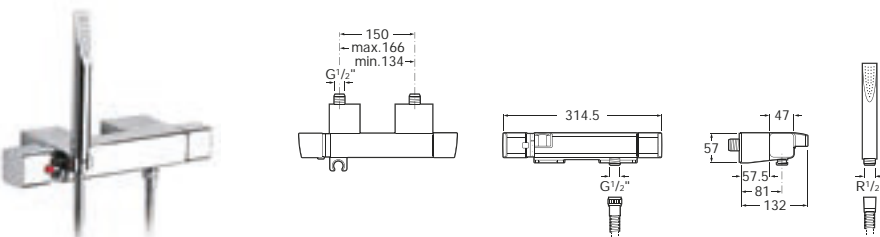

5A1350C00 Wall-mounted thermostatic shower mixer with handset, 1.7m flexible shower hose, integrated holder and 1/2" water connection

Optional:

D50010022 Easy Fix Kit (for installing bar shower valve to pipework)

See also: Bath wastes - page 481. Shower heads, handsets and accessories - page 468-480.

Dimensions in mm

Available in Chrome

Flow rates provided are tested at 3 bar pressure