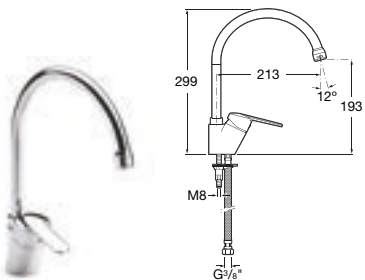

Victoria (V2)

5A8425C00 Monobloc kitchen mixer with high swivel spout, aerator and 3/8" flexible supply hoses