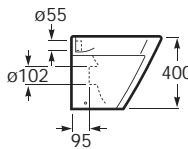

Back-to-wall WC

- 347627000 Box-rim WC pan horizontal outlet with V0007600R floor fixing kit
- 801622004 Lacquered soft-close seat and cover

See also: Installation systems for back-to-wall and wall-hung WCs - page 274-276.