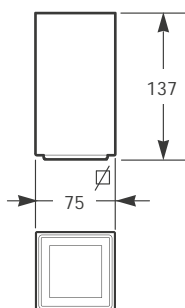

Toothbrush holder.

Material: Aluminium and zinc plated alloy. For Greige and Nero finishes, same material is brushed and has PVD treatment. Polished steel interior.

137 x 75 mm

Ref. 816622...

001 Chrome

039 Nero

040 Greige