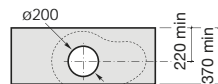

Urbi 7

On countertop basin

327227000 ⊗ 600 x 400 On countertop basin