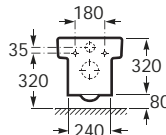

Compact wall-hung WC

- 346627000 Box-rim WC pan
- 801622004 Lacquered soft-close seat and cover