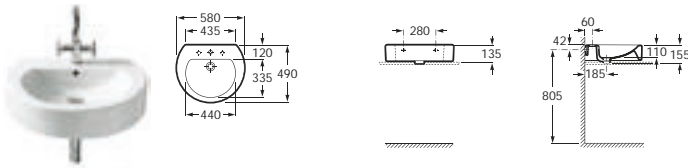

Happening

Wall-hung or on countertop basin

327563000 580 x 490 Basin with V0007500R fixing kit

337560000 Pedestal with 527003000 fixing kit

337562000 Semi-pedestal with V0015900R fixing kit