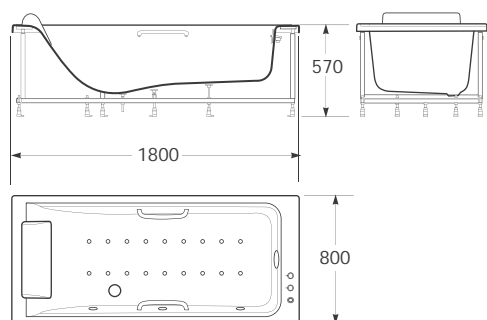

Built-in bathtub 1800 x 800 mm with Soft-Air massage, water chromotherapy, deck mounted thermostatic faucet, bath filler with pop up waste and overflow, brass handles and soft headrest.

Material: Reinforced acrylic. Chrome plated brass and chrome plated brass with PVD for faucets and handles in Greige and Nero finishes.

1800 x 800 mm

Ref. 248243...

- R3C Greige + Greige handles + Greige faucet
- R5G Nero + Nero handles + Nero faucet
- 911 Off-white + Chrome handles + Chrome faucet
- R6C Shagreen + Greige handles + Greige faucet
- 001 White + Chrome handles + Chrome faucet