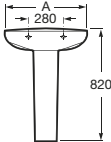

323810001 Basin Pick-Up Pack - Contains Laura 560 x 460 - 1TH basin, full pedestal, Victoria (V2) basin mixer and click waste