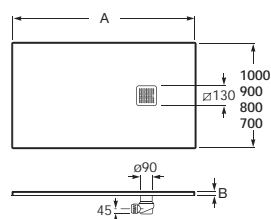

A	B
2000	41
1800	41
1600	41
1400	41
1200	38
1000	36
900	36
800	36