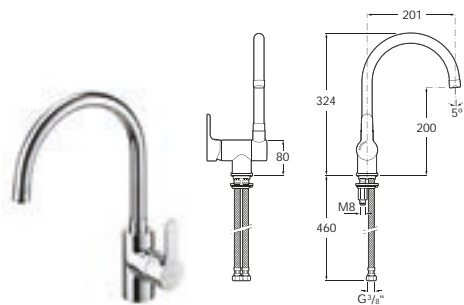

L20

5A8409C00 Monobloc kitchen mixer with high swivel spout, aerator, Cold Start and 3/8" flexible supply hoses