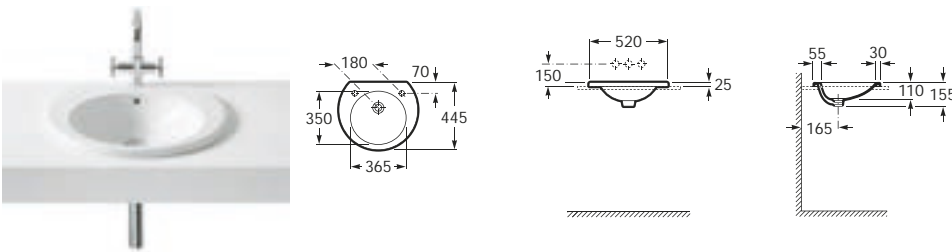

Happening

In countertop basin

327565000 520 x 445In countertop basin