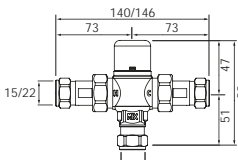

Sprint

Basin mixers

5A4224C00 Self-closing (non-concussive) basin tap with single 1/2" water connection and flow regulator

Optional:

001224567 Thermostatic mixing valve

To achieve a preset water temperature, a thermostatic mixing valve (TMV) is required to mix the hot and cold water supplies