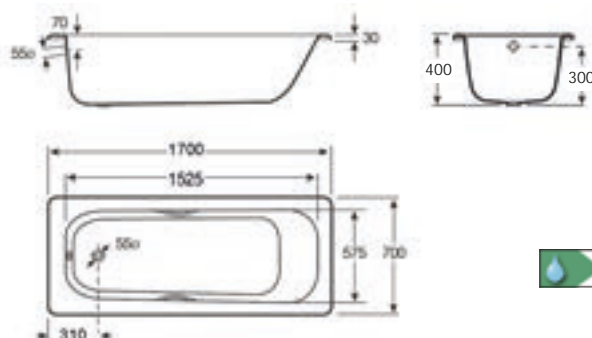

Carla ECO

2.0 mm

130 Capacity to overflow (litres)

2215L3000	● ●	1700 x 700	2.0mm enamelled steel bath with anti-slip and gripholes and reduced height for reduced water capacity (130 litres up to overflow)
2215L2000	⊗	1700 x 700	

Grips and legsets (must be ordered separately):

031003014	Chrome finish grips (internal fixing)
033570000	Type 1 cradle legset for 700 width baths
291021000	Type 2 bar legset
291028000	Bolt on legset

Optional Accessories:

015170000	Low height front panel (430 high)
015070000	Low height end panel (430 high)

See also: Bath wastes - page 481.