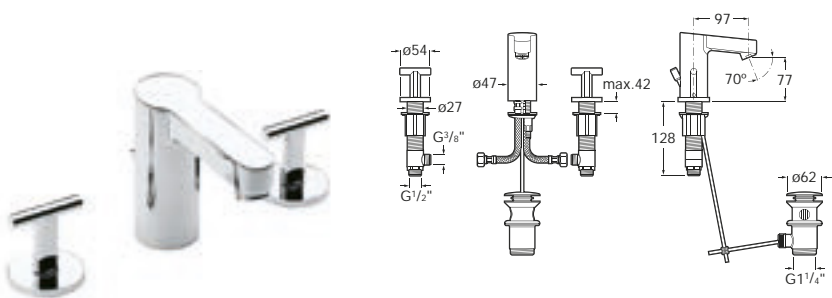

## Basin mixers

5A3046C00 Monobloc basin mixer with aerator, pop-up waste and 3/8" flexible supply hoses

5A3446C00 Extended monobloc basin mixer with aerator, pop-up waste and 3/8" flexible supply hoses