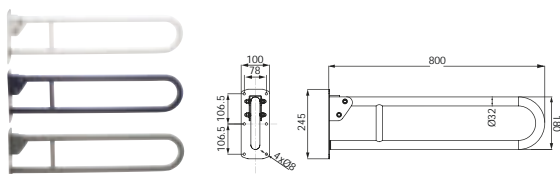

**Individual grab rails - 600mm**

- 001110015      White 600mm

---

- 001110017      Blue 600mm

---

- 001110019      Grey 600mm

This setting requires five 600mm grab rails.

**Individual hinged grab rails - 800mm**