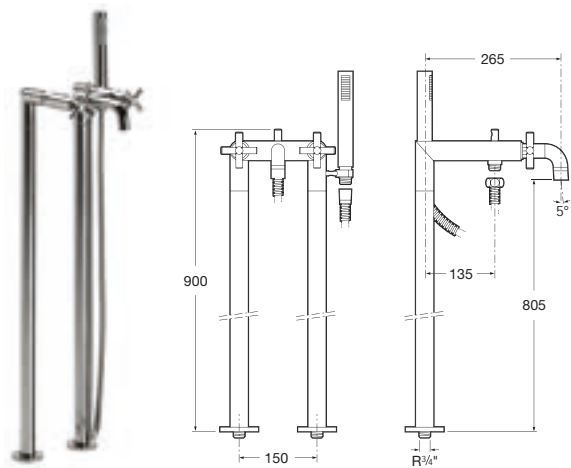

Leg and waste options for Eliptico

291093000 Set of 4 legs and chrome towel rail

291041001 Set of 4 legs, cast-iron/ash, chrome finish

291069001 Set of 4 lion's foot type legs, chrome

291094000 Set of 4 eagle's claw type legs, chrome

291070000 Woodline'L' shaped cherry legs

506403400 Exposed waste and overflow fitting - floor exit (chrome)

Complimentary floor-mounted taps

5A2743C00 Loft floor-mounted column bath-shower mixer with automatic diverter, 1.75m flexible shower hose, handset and swivel bracket.