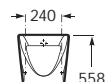

Chic

35945A000 Concealed (rear) inlet urinal. Includes wall fixings

35945B000 Exposed (top) inlet urinal. Includes wall fixings

Trap (not included):

HCUP50UK0 Ø 50mm urinal trap with 75mm water seal for concealed inlet urinal

Wing

387090000 Urinal divider. Includes wall fixings