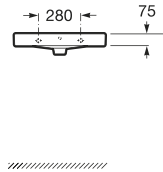

Wall-hung basins

32724Y000	550 x 320 basin with 822045400 fixing kit
32724Z000	550 x 320 basin with 822045400 fixing kit
D50010005	Press-down waste
506401614	Bottle trap - chrome

*Handed by the tap