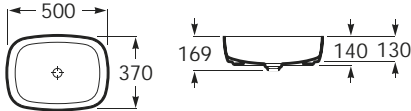

327500000 ⊗ 500 x 370 Soft basin with 72mm fixed open ceramic waste and no overflow

See also: Brassware section - page 388-481.

Dimensions in mm Due to manufacturing processes, all dimensions of ceramic components are approximate.

⊗ No tap hole