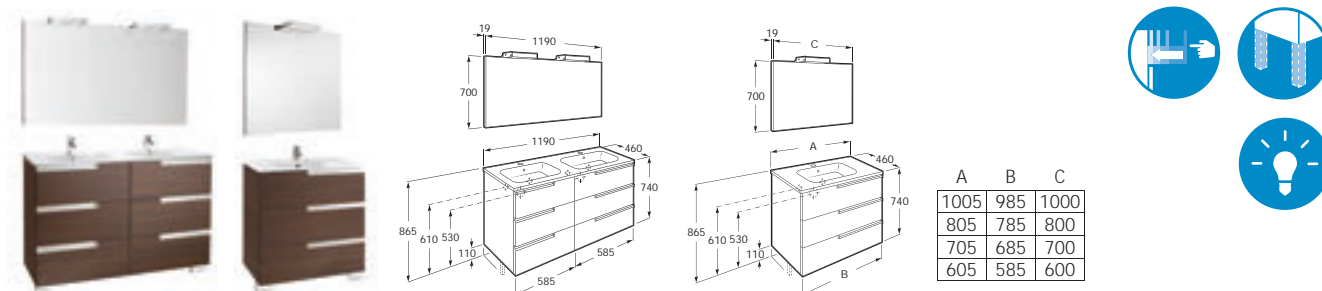

Victoria-N

Basin, furniture, mirror and light - 3 drawer

855845...	1190 (1170 x 460)	Unik pack including base unit with six drawers, double basin (one taphole per bowl), mirror and lights
Components:		
856896...	585 x 460	Right-hand base unit with three drawers
856658...	585 x 460	Left-hand base unit with two drawers
32799A000	1200 x 460	Double basin with one taphole per bowl
856663...	1200 x 700	Mirror
813051001		Mirror Light (requires two lights for installation with mirror)
855846...	1000 (985 x 460)	Unik pack including base unit with three drawers, basin, mirror and light
Components:		
856674...	985 x 460	Base unit with three drawers
32799B000	1000 x 460	Basin with one taphole
856664...	1000 x 700	Mirror
813050001		Mirror Light
855847...	800 (785 x 460)	Unik pack including base unit with three drawers, basin, mirror and light
Components:		
856675...	785 x 460	Base unit with three drawers
32799C000	800 x 460	Basin with one taphole
856665...	800 x 700	Mirror
813050001		Mirror Light
855848...	700 (685 x 460)	Unik pack including base unit with three drawers, basin, mirror and light
Components:		
856676...	685 x 460	Base unit with three drawers
32799D000	700 x 460	Basin with one taphole
856666...	700 x 700	Mirror
813050001		Mirror Light
855849...	600 (585 x 460)	Unik pack including base unit with three drawers, basin, mirror and light
Components:		
856677...	585 x 460	Base unit with three drawers
32799E000	600 x 460	Basin with one taphole
856667...	600 x 700	Mirror
813050001		Mirror Light
Optional:		
816555001	110 height	Set of two legs