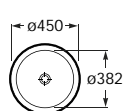

Urbi 1

On countertop basin

327225000 ⊗ 450 Ø On countertop basin