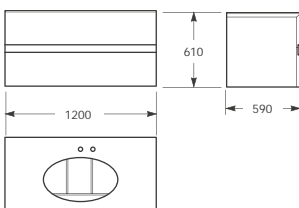

Furniture with two soft-close drawers for 670 mm under-counter washbasin.

It includes tinted tempered glass countertop in Greige, Nero or Silver colour, with two 30.5 mm faucet holes.

Material: Lacquered MDF exterior in Greige, Nero or Silver. Dark oak interior finish. 10 mm tinted tempered glass counter in Greige, Nero or Silver.

Measurements in mm.

Ref. 8567158.. 1800 mm furniture for two under-counter washbasins

Ref. 8567168.. 1550 mm furniture for two under-counter washbasins

Ref. 8567178.. 1200 mm furniture for single under-counter washbasin

Ref. 8567188.. 1000 mm furniture for single under-counter washbasin

Ref. 8567198.. 820 mm furniture for single under-counter washbasin

- 19 Silver
- 20 Greige
- 21 Nero

1200 mm