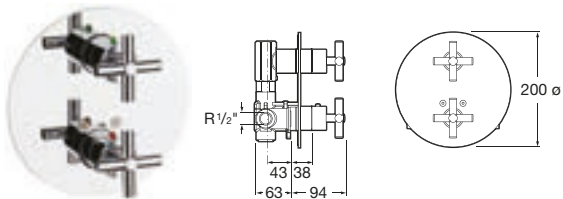

5A0743C00 1/2" built-in thermostatic bath or shower mixer with built-in shut-off valve for shower and free outlet to bath with 1/2" water connection