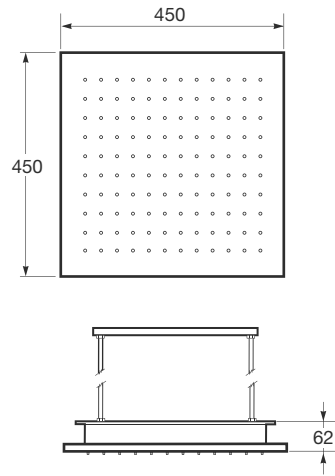

Rain shower head with anti-limescale silicone, Easy-Clean system. 450 x 450 mm.

Material: Stainless steel and brushed stainless steel PVD (for Greige and Nero finishes).

450 x 450 mm Ref. 5B9376...

VC0 Greige

VG0 Nero

C00 Chrome