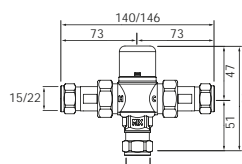

Bath-shower mixers

5A2624C00 Concealed self-closing (non-concussive) shower valve with wall plate and single 1/2" water connection

Optional:

001224567 Thermostatic mixing valve

To achieve a preset water temperature, a thermostatic mixing valve (TMV) is required to mix the hot and cold water supplies