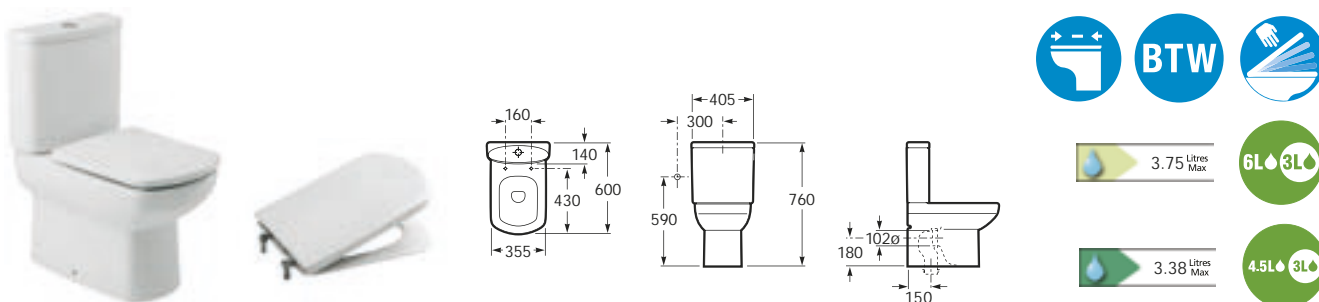

Compact close-coupled WCs

Compact close-coupled WC. For different flush volume options see below:

342518000 Box-rim WC pan dual outlet with V0007600R floor fixing kit (moulded back-to-wall). For use with 6/3 litre cistern

34151B000 Cistern complete with 822863801 6/3 litre dual-flush cistern fittings

34251S000 Box-rim eco WC pan dual outlet with V0007600R floor fixing kit (moulded back-to-wall). For use with 4.5/3 litre cistern

34151D000 Cistern complete with 822876301 4.5/3 litre dual flush cistern fittings

801512004 Lacquered soft-close seat and cover

801511004 Lacquered seat and cover

See also: [Senso and Senso Compact bathroom collection - page 196-200.](#)