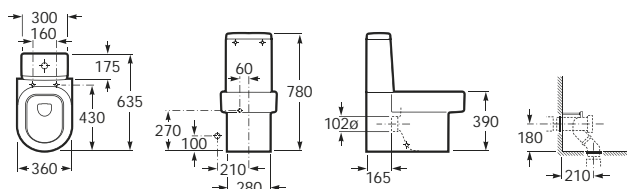

Happening

Close-coupled WC

342567000	Box-rim WC pan dual outlet with V0007600R floor fixing kit (moulded back-to-wall)
341567000	Cistern complete with 822806001 6/3 litre dual-flush cistern fittings (left hand water supply only)
801562004	Lacquered soft-close seat and cover