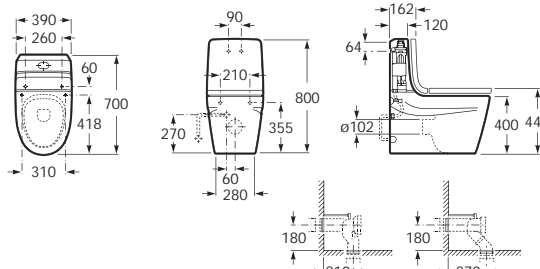

Khroma

Close-coupled WC

342657000	Box-rim WC pan dual outlet with V0007500R floor fixing kit (moulded back-to-wall)
341650000	Cistern complete with 822867001 6/3 litre dual-flush cistern fittings
80165A...	Cistern-front backrest. Finished in Ice White (lacquered) or Passion Red (cushioned with antibacterial Roca Soft Texture)
801652...	Lacquered soft-close seat and cover. Finished in Ice White (lacquered) or Passion Red (cushioned with antibacterial Roca Soft Texture)