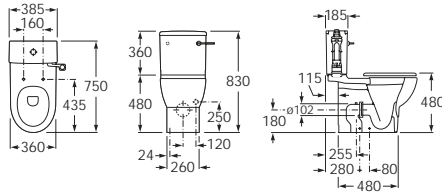

Meridian Access

Close-coupled WC

34224H000	Box-rim WC pan with V0009400R floor fixing kit
34124K000	Cistern complete with 6 litre flush cistern fittings
00122A510	Cistern spatula lever
003399880	Anti-vandal bracket
801300221	White seat - no cover
801300223	Blue seat - no cover
801300222	Grey seat - no cover

Note: Anti-vandal bracket and lever to be ordered separately, not included with the cistern.