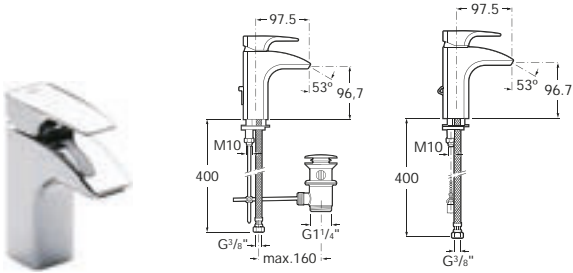

Basin mixers

5A3050C00 Monobloc basin mixer with 6 l/min flow limiter, pop-up waste and 3/8" flexible supply hoses

5A3150C00 Monobloc basin mixer with 6 l/min flow limiter, retractable chain and 3/8" flexible supply hoses (excludes waste)