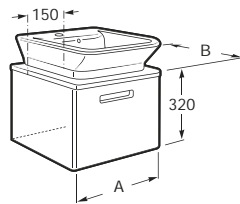

The Gap-N Base units

A	B
577	414
527	414
477	414
427	414