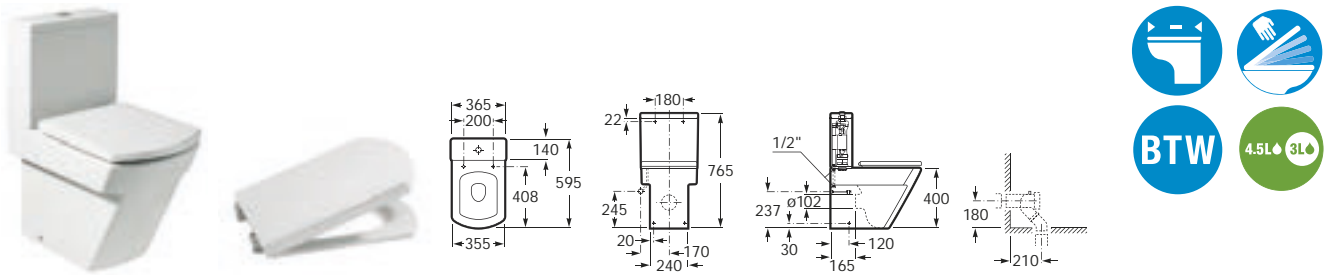

34262S000 Box-rim eco WC pan dual outlet with V0007600R fixing kit (moulded back-to-wall)

34162D000 Cistern complete with 822870301 4.5/3 litre dual flush cistern fittings

801622004 Lacquered soft-close seat and cover

801620004 Lacquered seat and cover with stainless steel hinges