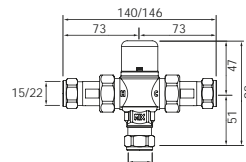

5A7979C00 Wall-mounted self-closing (non-concussive) basin tap with extended spout, single 1/2" water connection and 3 l/min flow limiter

Optional:

001224567 Thermostatic mixing valve

To achieve a preset water temperature, a thermostatic mixing valve (TMV) is required to mix the hot and cold water supplies