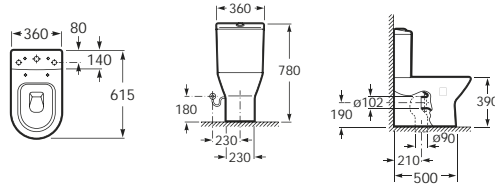

Nexo

Compact close-coupled WC

3.75 Litres Max

342642000 Box-rim WC pan dual outlet with V0007600R fixing kit (moulded back-to-wall)

341645000 Cistern complete with 6/3 litre dual-flush cistern fittings (1/2" inlet)

80164B004 Lacquered soft-close seat and cover (top fixing)

801640004 Lacquered seat and cover