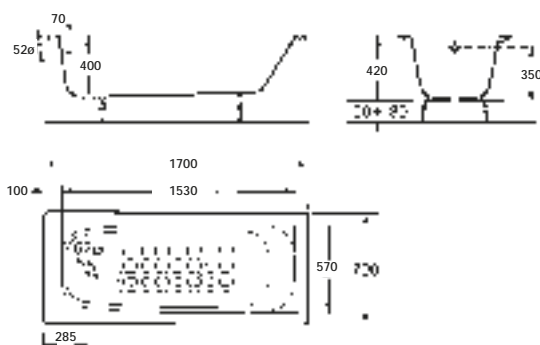

Continental

231160000 ● ● 1700 x 700 With anti-slip Enamelled cast-iron bath.
Capacity: 225 litres up to overflow

231180000 ● ● 1700 x 700 Without anti-slip

See also: Bath wastes - page 481.