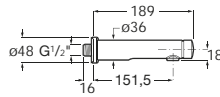

5A7979C00 Wall-mounted self-closing (non-concussive) basin tap with extended spout, single 1/2" water connection and 3 l/min flow limiter

Optional:

001224567 Thermostatic mixing valve

To achieve a preset water temperature, a thermostatic mixing valve (TMV) is required to mix the hot and cold water supplies

See also: Commercial section - page 090-127. Basin wastes - page 481.