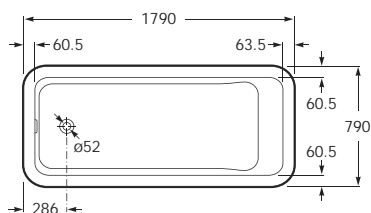

Element

Bath

247704000 1800 x 800 ⊗ Acrylic bath. Supplied with adjustable legs. For recessed installation. Capacity: 280 litres up to overflow

248158001 1800 x 800 ⊗ One-piece acrylic bath with integrated panels and pop-up waste. Supplied with adjustable legs. For freestanding installation. Capacity: 320 litres up to overflow