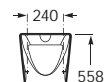

Chic

Concealed

35945A000 Concealed (rear) inlet urinal. Includes wall fixings

35945B000 Exposed (top) inlet urinal. Includes wall fixings

Trap (not included):

HCUP50UK0 Ø 50mm urinal trap with 75mm water seal for concealed inlet urinal

Wing

387090000 Urinal divider. Includes wall fixings