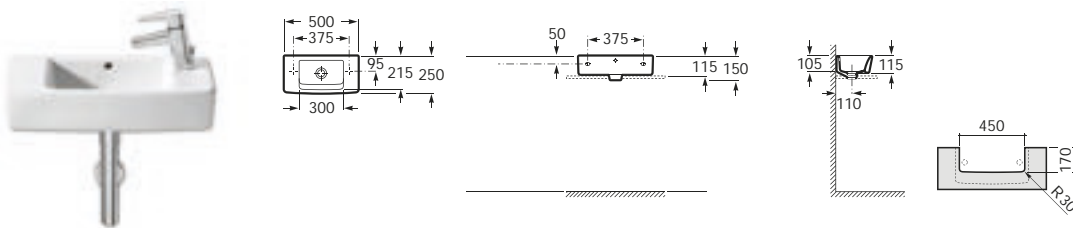

Wall-hung or on countertop cloakroom basins

325883000 500 x 250 Cloakroom basin with V0007500R fixing kit

325883LH0 500 x 250

325883RH0 500 x 250

Basins with RH tapholare not compatible with the L20 basin mixers.