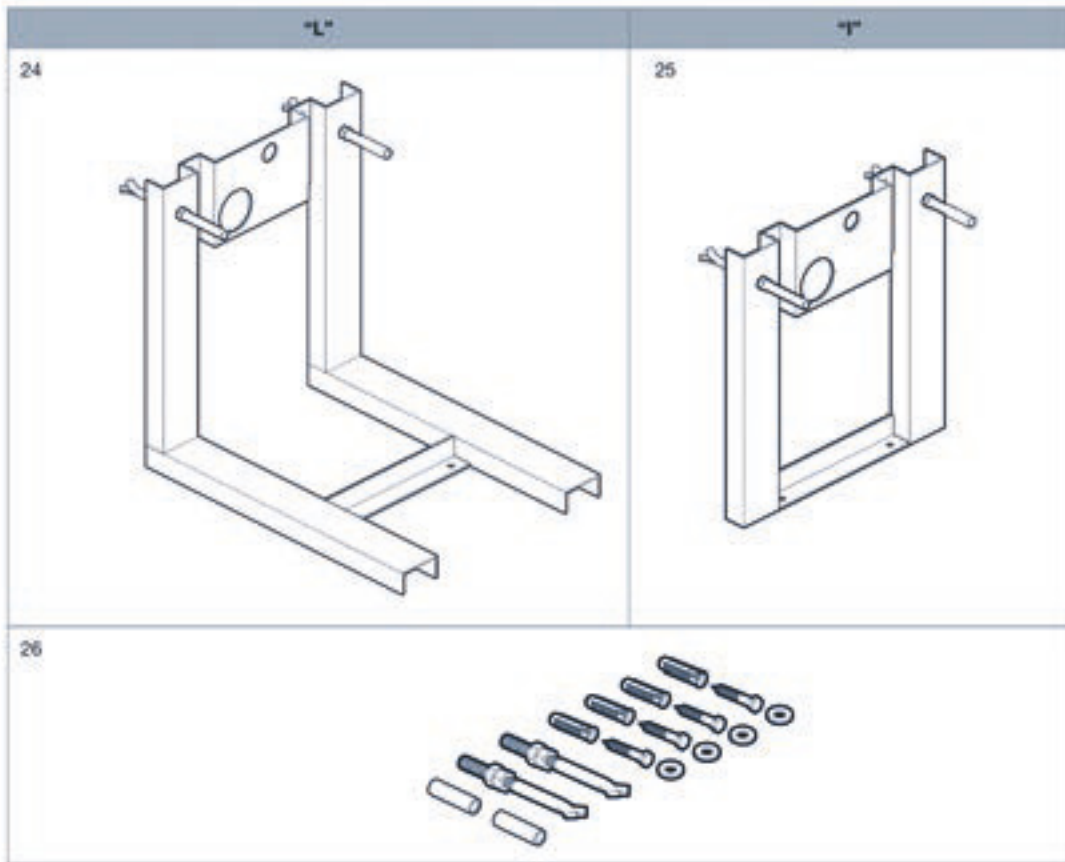

In-Tank Meridian - frames

24-26	"L" support frame	V0010800R
25-26	"I" support frame	V0011000R
26	"L", "I" support fixings	V0011100R

	"L" template and guides	V0011400R
27	"I" template and guides	V0011500R
	"BTW" template and guides	V0011600R