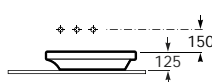

Urbi 3

On countertop basin

327228000 ⊗ 580 x 400 On countertop basin

See also: Brassware section - page 388-481. Basin wastes - page 481.