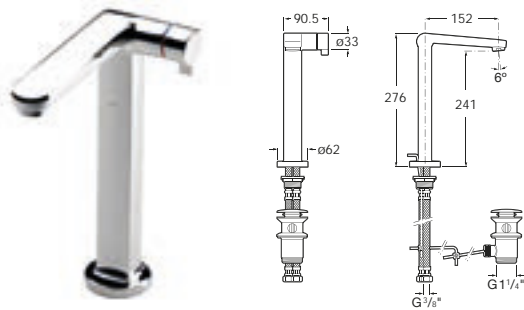

5A7536C00 Extended progressive cartridge basin mixer with 9 l/min flow limiter, aerator, pop-up waste and 3/8" flexible supply hoses