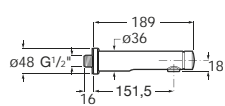

5A7979C00 Wall-mounted self-closing (non-concussive) basin tap with extended spout, single 1/2" water connection and 3 l/min flow limiter

Optional:

001224567 Thermostatic mixing valve

To achieve a preset water temperature, a thermostatic mixing valve (TMV) is required to mix the hot and cold water supplies