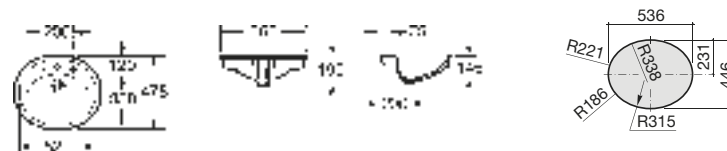

Java

In countertop basins

327863000 ○●○ 560 x 475 In countertop basin

A cut-out template is included on the packaging

See also: Brassware section - page 388-481. Basin wastes - page 481.

Dimensions in mm Due to manufacturing processes, all dimensions of ceramic components are approximate.

⊗ No tapholes

○ Basins with pre-punched (countersunk) holes can have these drilled to suit the number of tapholes required. Please specify at the time of ordering the quantity and handling of any tapholes required - Code: 000001030

● Pierced taphole