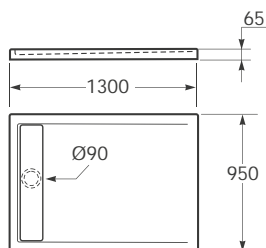

Shower tray 1300 mm, Zero-to-Surface technology.

Material: Fireclay.

A506401900 compatible.

90mm waste and trap not included.

1300 x 950 mm   **Ref. 373761...**

- R30 Greige
- R50 Nero
- 910 Off-white
- R60 Shagreen
- 000 White