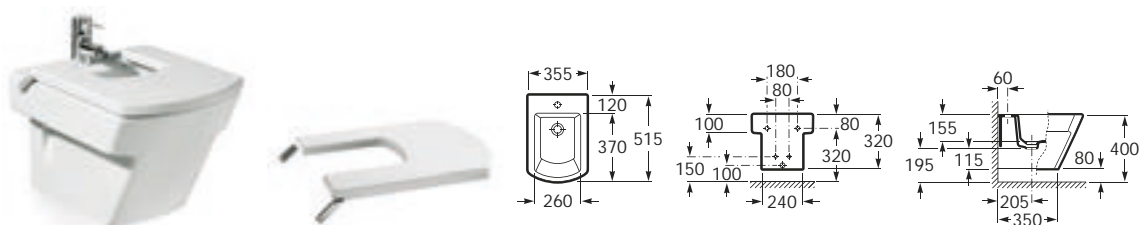

Wall-hung bidet

357625000 Wall-hung over-rim bidet

806620004 Lacquered bidet cover

See also: Installation systems for wall-hung bidets - page 280. Brassware section - page 388-481. Bidet wastes - page 481.