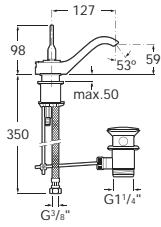

Basin mixers

5A3004C00 Basin mixer with 6 l/min flow limiter, aerator, pop-up waste and 3/8" flexible supply hoses