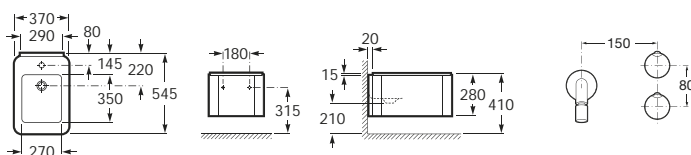

Wall-hung bidet

357575000 ⊗ Over-rim wall-hung bidet with V0020200R wall fixing kit

5A6462C00 Wall-mounted 3-hole bidet mixer for bidet without taphole (pictured). Excludes waste

See also: Installation systems for wall-hung bidets - page 380. Brassware section - page 388-481. Bidet wastes - page 481.