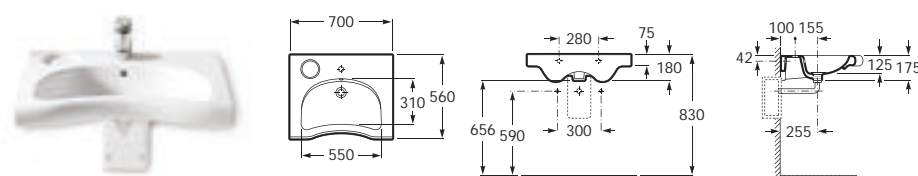

Accessible washbasin

32724H000 700 x 560 Basin with V0007500R fixing kit and integrated soap dish

See also: Commercial section - page 090-127. Brassware section - page 388-481. Bottle traps and Basin wastes - page 481.

Dimensions in mm Due to manufacturing processes, all dimensions of ceramic components are approximate.

○ Basins with pre-punched (countersunk) holes can have these drilled to suit the number of tapholes required. Please specify at the time of ordering the quantity and handling of any tapholes required - Code: 000001030 ● Pierced taphole