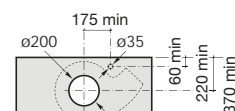

Urbi 3

On countertop basin

327228000 ⊗ 580 x 400 On countertop basin

See also: Brassware section - page 388-481. Basin wastes - page 481.