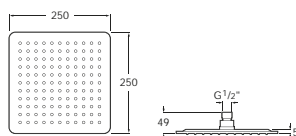

5B2450C00 Square 250 x 250mm high-flow shower head with pivot connection and 1/2" water connection. Can be mounted on wall or ceiling with fixing kits. Polished stainless steel. Features EasyClean nozzles to help prevent limescale build-up.

See also: [Wall and ceiling fixing kits - page 476.](#)