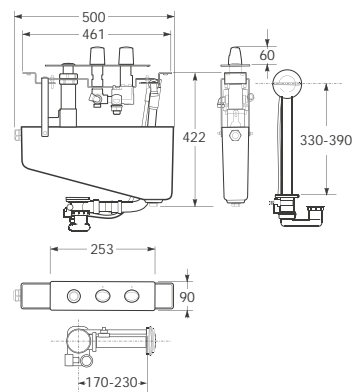

Thermostatic bath mixer with handshower for other bathtubs. Includes bath filler with pop up waste and overflow.

Material: Chrome plated brass and brushed chrome PVD plated brass (for Greige and Nero finishes).

253 x 90 mm Ref. 5A2676...

VC0 Greige

VG0 Nero

C00 Chrome