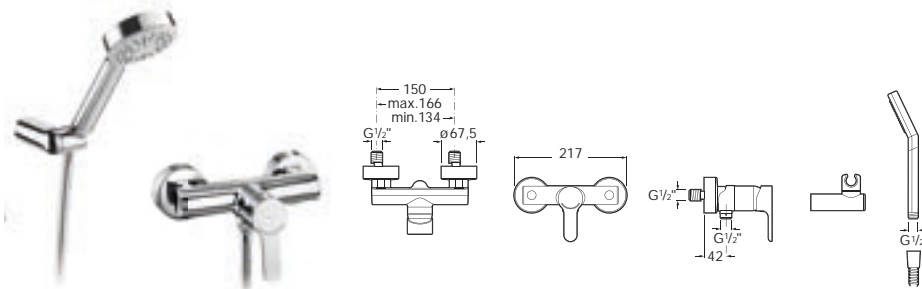

Optional:

D50010022 Easy Fix Kit (for installing bar shower valve to pipework)

D50010009 Pillars (allowing product to be deck-mounted)

5A2009C02 Wall-mounted shower mixer with 1.5m flexible shower hose, Stella 80/1 handset, swivel wall bracket and 1/2" water connection