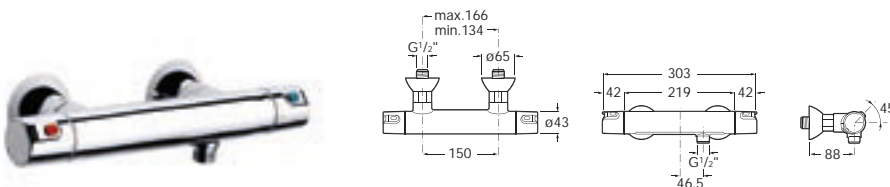

5A1318C00 Wall-mounted thermostatic shower mixer (no kit) and 1/2" water connection

Optional:

D50010022 Easy Fix Kit (for installing bar shower valve to pipework)

See also: Bath wastes - page 481. Shower heads, handsets and accessories - page 468-480.