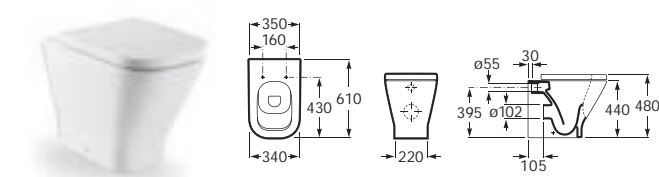

The Gap comfort height back-to-wall WC

34747C00U Box-rim comfort height WC pan with 822503100 floor fixing kit

801472004 Soft-close seat and cover

801470004 Seat and cover

See also: [The Gap bathroom collection - page 204-212](#). [Concealed cisterns for back-to-wall WCs - page 276](#).