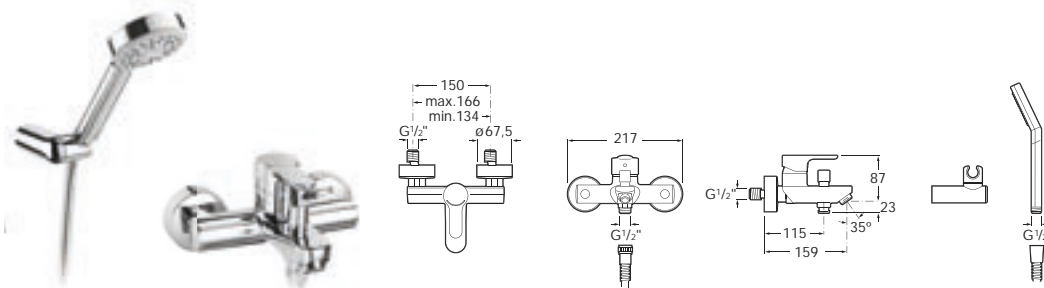

L20 | Ceramic disc cartridge

Bath-shower mixers

5A0109C02 Wall-mounted bath-shower mixer with automatic diverter with retention, handset, 1.70 m flexible hose, Stella 80/1 handset, swivel wall-bracket and 1/2" water connection

Optional:

D50010022 Easy Fix Kit (for installing bar shower valve to pipework)

D50010009 Pillars (allowing product to be deck-mounted)