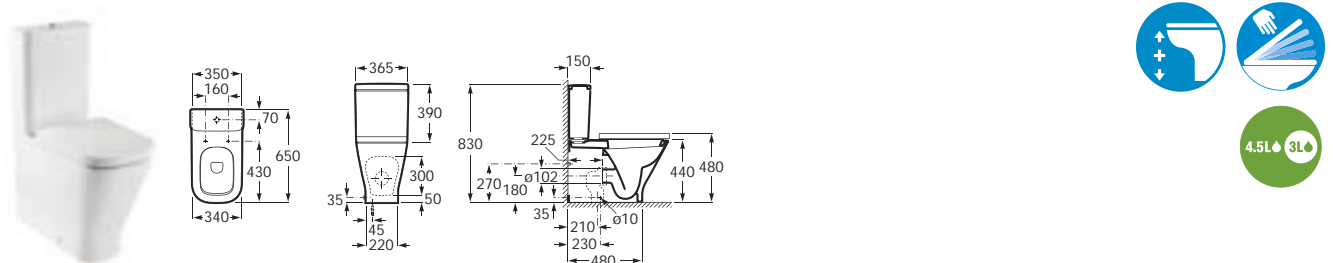

Comfort height close-coupled WC

34247C00U	Box-rim comfort height WC pan with 822503100 floor fixing kit
34147D00F	Cistern complete with 4.5/3 litre dual-flush cistern fittings
801472004	Soft-close seat and cover
801470004	Seat and cover