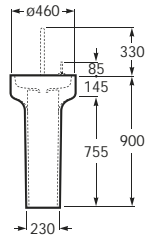

Amberes

Freestanding basin