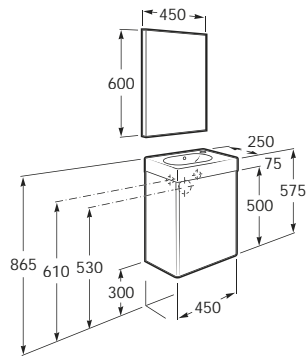

Mini

Basin, furniture and mirror

855865... ● 450 x 250 Basin, base unit with reversible soft-close door and mirror. In one box

These basins are not compatible with the L20 basin mixers due to the position of the taphole