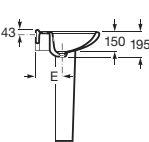

323810001 Basin Pick-Up Pack - Contains Laura 560 x 460 - 1TH basin, full pedestal, Victoria (V2) basin mixer and click waste