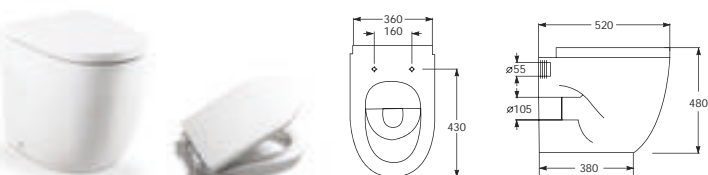

Comfort height back-to-wall WC

34724C00U	Box-rim comfort height WC pan with 822503110 floor fixing kit
8012A2004	Lacquered soft-close seat and cover
8012A0004	Lacquered seat and cover

See also: Installation systems for back-to-wall and wall-hung WCs - page 274-276.