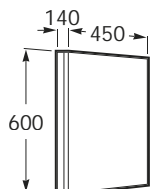

Mirrored cabinet

856692... Mirrored cabinet with reversible soft-close door and two fixed height shelves