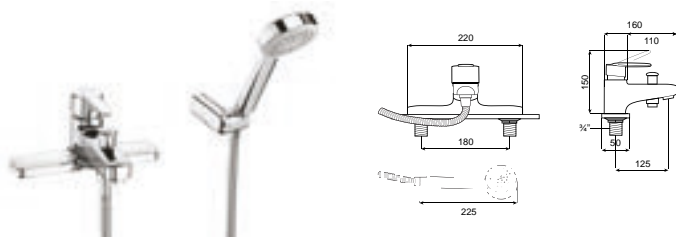

Vectra | Ceramic disc cartridge

5A1861C00 Deck-mounted bath-shower mixer with 1.7m flexible shower hose, handset and swivel wall bracket

5A1961C00 Deck-mounted bath filler

5A0661C00 1/2" built-in bath-shower mixer with automatic diverter