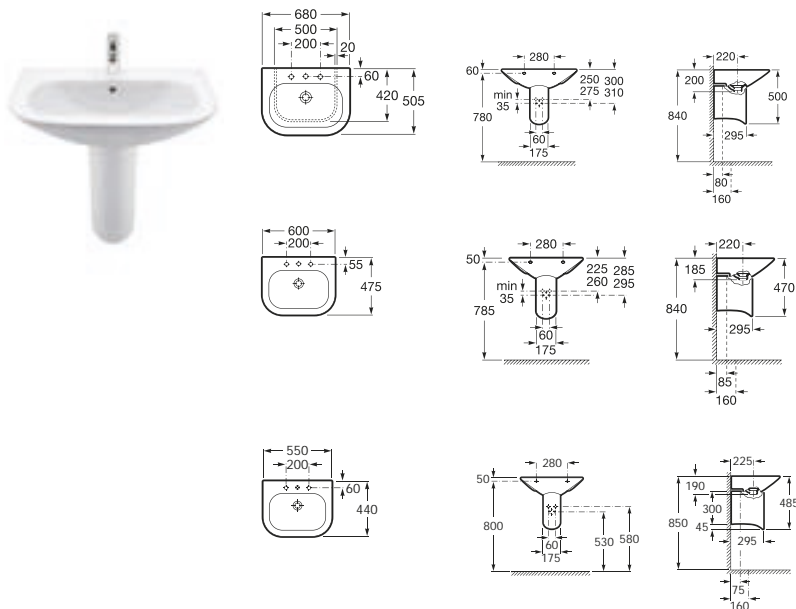

Wall-hung basins

327640000	680 x 505	Basin with V0007500R fixing kit
327641000	600 x 475	
327642000	550 x 440	
337641000		Pedestal
337642000		Semi-pedestal with V0009400R wall fixing kit