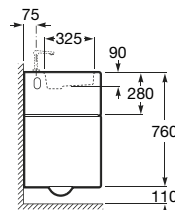

Washbasin and WC

893020001 ● 860 x 500 Basin, Singles-Pro basin mixer, waste, WC with 6/3 litre dual-flush, soft-close seat, wall-hung frame and all fixings and flexible hoses. Features Roca's water reuse technology (water from the basin is filtered and reused to flush the WC). Installation videos and information (including pre-installation) are available at www.uk.roca.com

W+W is the fusion of basin and WC in one single piece. Complemented by the Singles-Pro basin mixer, it is the logical choice when sustainability and excellent design are key.