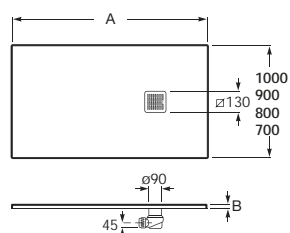

A	B
2000	31
1800	31
1600	31
1400	31
1200	28
1000	26
900	26
800	26