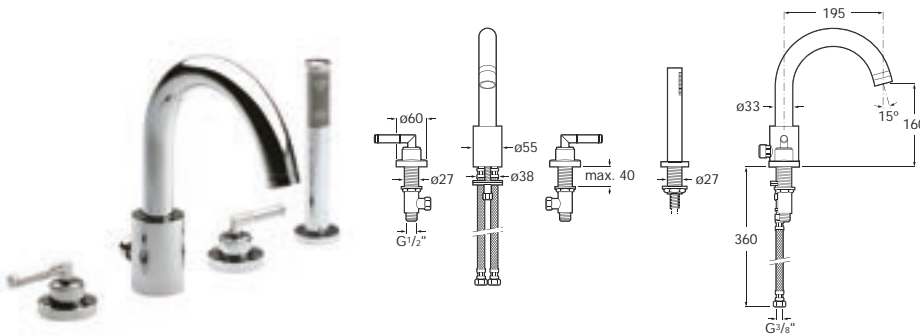

Bath-shower mixer

5A0951C00 Deck-mounted bath-shower mixer with high central spout, diverter-flow regulator, handset, 1.75m flexible shower hose and 1/2" water connection