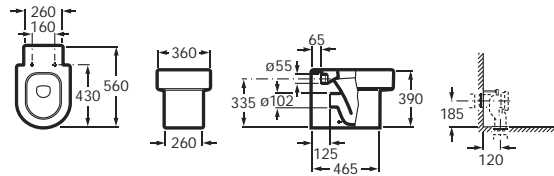

Back-to-wall WC

347567000 Box-rim WC pan dual outlet with V0007600R floor fixing kit

801562004 Lacquered soft-close seat and cover