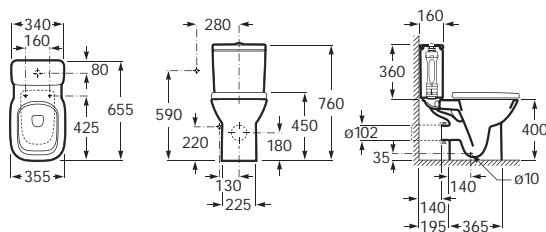

Debba

Close-coupled WC

34299700U Open-rim WC pan horizontal outlet with 822503100 floor fixing kit, includes distributor mounted to pan (open back)

34199C00F Cistern complete with 822893301 4.5/3 litre dual-flush cistern fittings

801992004 Lacquered soft-close seat and cover (top fixing)

801990004 Lacquered seat and cover with stainless steel hinges