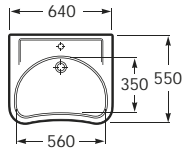

Access

Wall-hung basin

327230000 ● 640 x 550 Basin with V0007500R fixing kit (no overflow)