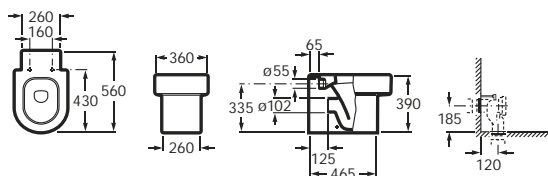

Happening

Back-to-wall WC

347567000 Box-rim WC pan dual outlet with V0007600R floor fixing kit

801562004 Lacquered soft-close seat and cover