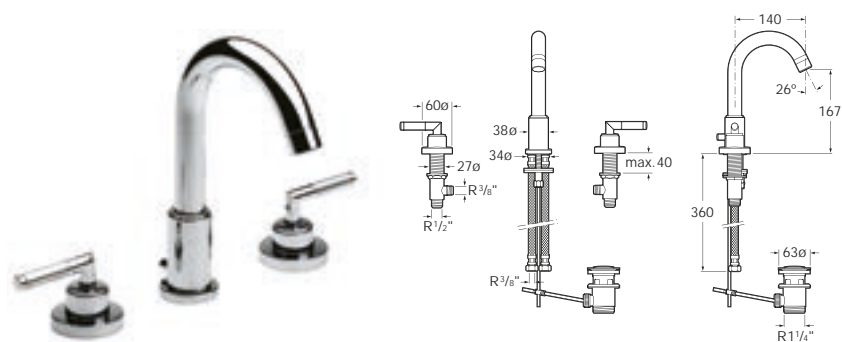

5A4451C00 Deck-mounted 3-hole basin mixer with central swivel spout, aerator, pop-up waste and 3/8" flexible supply hoses