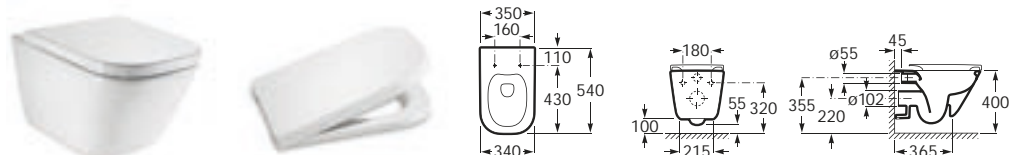

The Gap

Rimless wall-hung WC (CleanRim)

34647L000 Rimless WC pan with 822039K00 fixing kit and hidden fixations. Uses an efficient distributor at the back of the pan to allow water to be distributed evenly for each flush

801472004 Soft-close seat and cover

801470004 Seat and cover