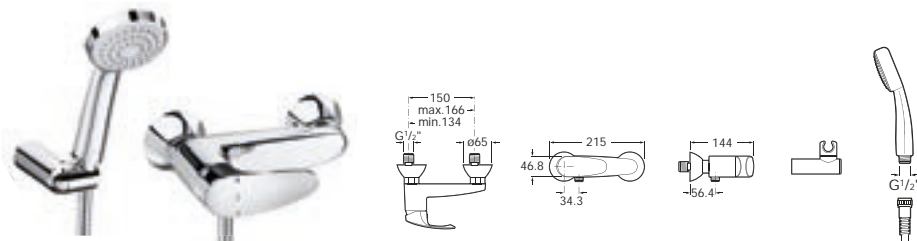

- 5A2007C02 Wall-mounted shower mixer with 1.5m flexible shower hose, Natura handset, swivel wall bracket and 1/2" water connection
- Optional:**
- D50010022 Easy Fix Kit (for installing bar shower valve to pipework)