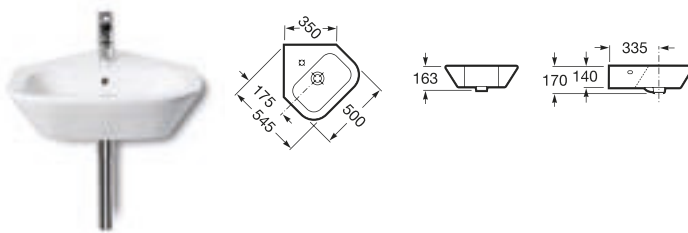

Corner basin

327646000 500 x 545 Corner basin with V0007500R fixing kit