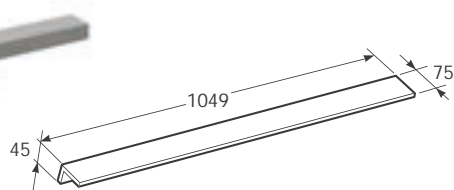

Wall Tile
L2 OFF-WHITE LATTICE

R 45 x 75 x 1049.

45 x 75 x 1049 mm

Ref. TJ7TDW021

	Pieces	Kg	m²
Box:	1	3.5	0.08
	Boxes	Kg	m²
Pallet:	16	84.96	1.26