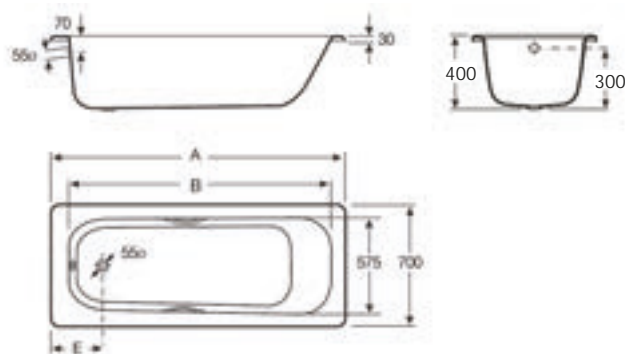

3.5 mm

237733000	● ●	1700 x 700	With anti-slip	3.5mm enamelled steel bath with gripholes. Capacity: see table
237743000	● ●	1700 x 700	Without anti-slip	
237333000	● ●	1600 x 700	With anti-slip	
237343000	● ●	1600 x 700	Without anti-slip	

Grips and legset (must be ordered separately):

031003014	Chrome finish grips (internal fixing)
291021000	Type 2 bar legset