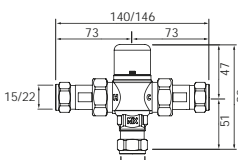

### Basin mixers

5A4224C00 Self-closing (non-concussive) basin tap with single 1/2" water connection and flow regulator

Optional:

001224567 Thermostatic mixing valve

To achieve a preset water temperature, a thermostatic mixing valve (TMV) is required to mix the hot and cold water supplies