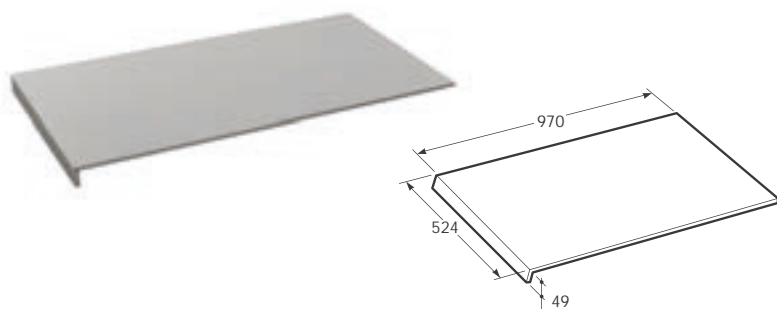

Wall Tile
L4 OFF-WHITE LATTICE R 49 x 970.

49 x 524 x 970 mm

Ref. TJ7TDY021

	Pieces	Kg	m²
Box:	1	12.8	0.51
	Boxes	Kg	m²
Pallet:	5	90.25	2.54