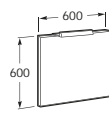

Mirror

812229... 800 **Mirror**

812228... 600

Light