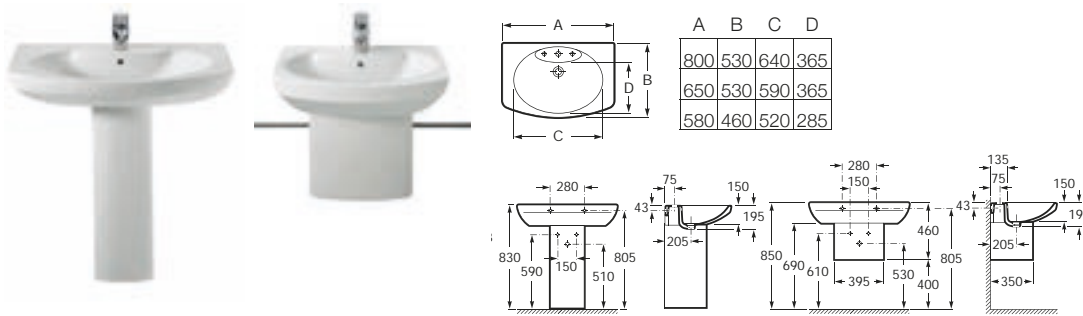

Senso

Wall-hung basin

327510000	800 x 530	Basin with V0007500R fixing kit
327511000	650 x 530	
327512000	580 x 460	
337510000		Pedestal
337511000		Semi-pedestal with V0015900R fixing kit
		Optional:
840539000	900	Towel rail for semi-pedestal