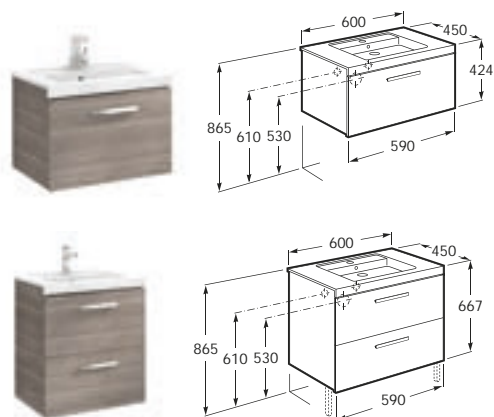

Base units to suit 600 basin

Base unit for 600 basin

856875... 590 x 450 One soft-close drawer and hidden internal drawer

856881... 590 x 450 Two soft-close drawers and hidden internal drawer

Optional:

816760001 400mm towel rail for either side of furniture

816764339 180 height Optional legs (pair) to be used with 2 drawer unit only

S28LIS000 EU to UK adaptor for space-saving waste

The leg set is only compatible with the two drawer unit as per the above line drawings