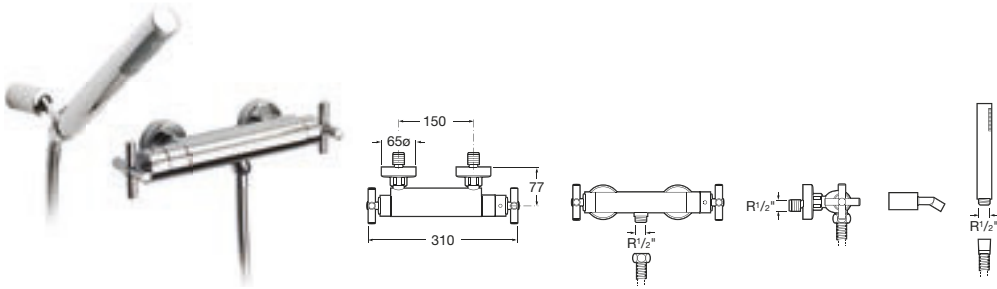

Loft | 1/2" turn

5A1343C00 Wall-mounted thermostatic shower mixer with 1.5m flexible shower hose, handset, swivel wall bracket and 1/2" water connection

Optional:

D50010022 Easy Fix Kit (for installing bar shower valve to pipework)