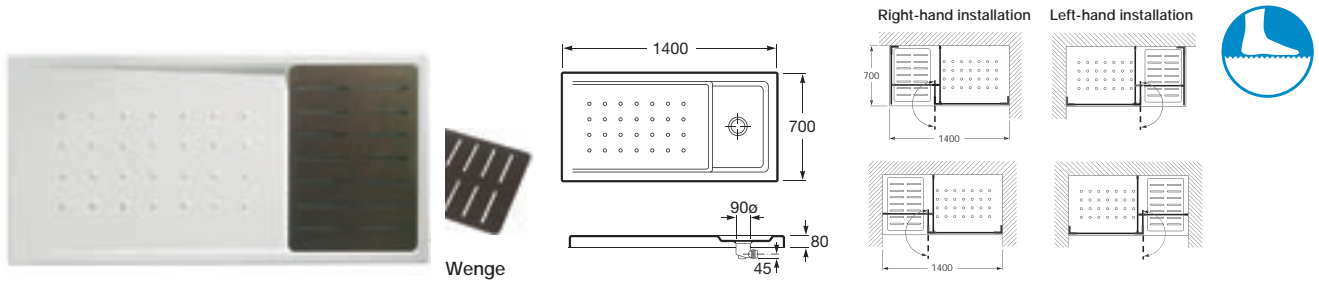

Malta Walk-In

373524000 1400 x 700 x 80 Superslim vitreous china shower tray with wenge drying platform

373521000 1400 x 700 x 80 Superslim vitreous china shower tray without platform

Waste (not included):

506401900 90Ø waste