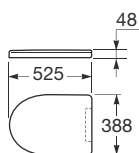

Soft close cover for wall hung bidet.

Material: Bakelite.

525 x 388 x 48 mm

Ref. 806762...

R34 Greige
R54 Nero
914 Off-white
R24 Shagreen-T
004 White