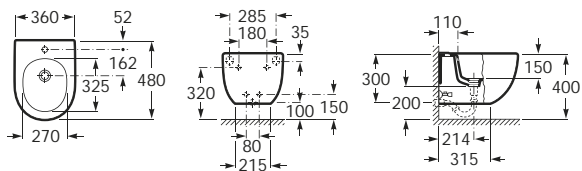

357245000 Wall-hung over-rim bidet

8062A2004 Lacquered soft-close bidet cover

8062A0004 Lacquered bidet cover