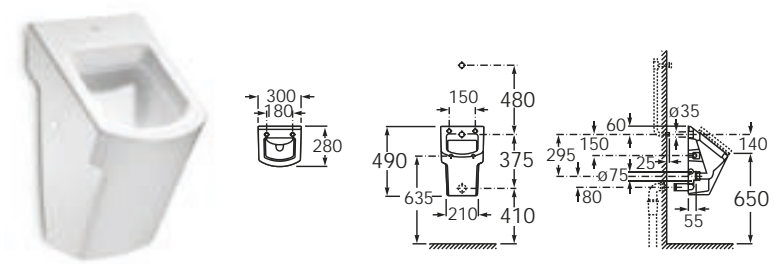

Hall

353623000 Concealed (rear) inlet urinal. Includes wall fixings

Trap (not included):

HCUP50UK0 Ø 50mm urinal trap with 75mm water seal