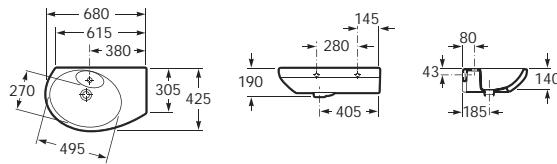

Senso

Compact corner basin

Right-hand