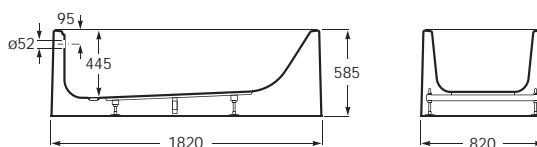

Element

Bath

247704000 1800 x 800 ⊗ Acrylic bath. Supplied with adjustable legs. For recessed installation. Capacity: 280 litres up to overflow

248158001 1800 x 800 ⊗ One-piece acrylic bath with integrated panels and pop-up waste. Supplied with adjustable legs. For freestanding installation. Capacity: 320 litres up to overflow