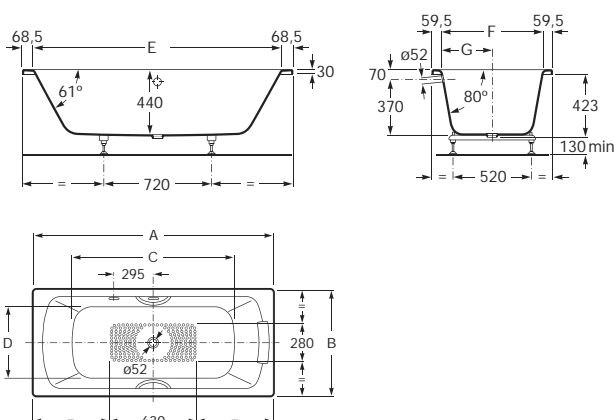

3.5 mm

2212G0000 ⊗ 1800 x 800 With gripholes

2212E0000 ⊗ 1800 x 800 Without gripholes

2213G0000 ⊗ 1700 x 750 With gripholes

2213E0000 ⊗ 1700 x 750 Without gripholes

3.5mm enamelled steel bath with anti-slip and sound proof pads. Please note, this bath can only be used with waste and overflow 248213001
Capacity: see table.

Waste, grips, headrest and legset (must be ordered separately):

248213001 Waste and overflow for Lun Plus bath

291105000 Chrome finish grips (internal fixing)

291030000 Type 2 bar legset for Lun Plus

24F075000 Polyurethane headrest (black)