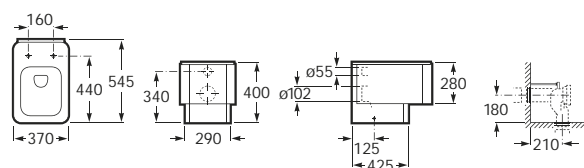

Back-to-wall WC

347577000 Box-rim WC pan dual outlet with V0020200R floor fixing kit

801572004 Lacquered soft-close seat and cover

See also: Installation systems for back-to-wall and wall-hung WCs - page 274-276.