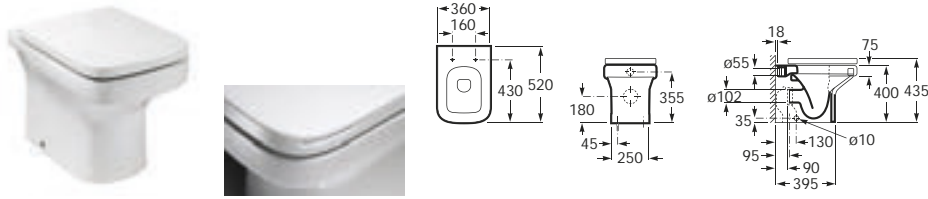

Dama-N

Back-to-wall WC

347787000 Box-rim WC pan dual outlet with 822503100 floor fixing kit

801782004 Lacquered soft-close seat and cover (top fixing)

801780004 Lacquered seat and cover