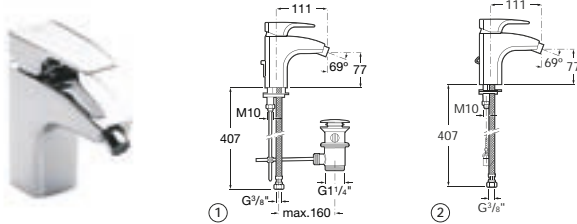

Thesis | Ceramic disc cartridge

5A4450C00 Deck-mounted 3 hole dual-control basin mixer with central spout, pop-up waste and 1/2" water connection

Bidet mixer

5A6050C00 ① Monobloc bidet mixer with 6 l/min flow limiter, swivel flow regulator, pop-up waste and 3/8" flexible supply hoses