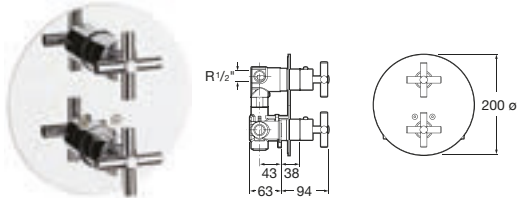

5A0643C00 1/2" built-in thermostatic bath-shower mixer with diverter-flow regulator for the two top outlets and free outlet to bath with 1/2" water connection