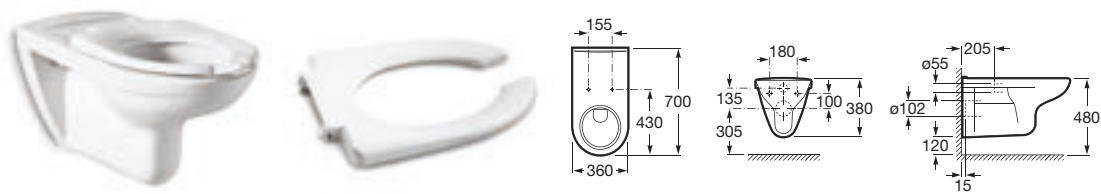

Access

Extended projection wall-hung WC

- 346237000 Extended projection box-rim WC pan with V0013600R wall fixing kit
- 801230004 Open ring seat and cover with stainless steel hinges
- 80123A004 Seat and cover with stainless steel hinges (no open ring)
- 80123D004 Open ring seat (no cover) with stainless steel hinges

This product is designed to give greater accessibility but is not designed to comply with UK Doc M regulations. For our Doc M compliant product, please see page X

See also: [Installation systems for wall-hung WCs - page 274-275](#)