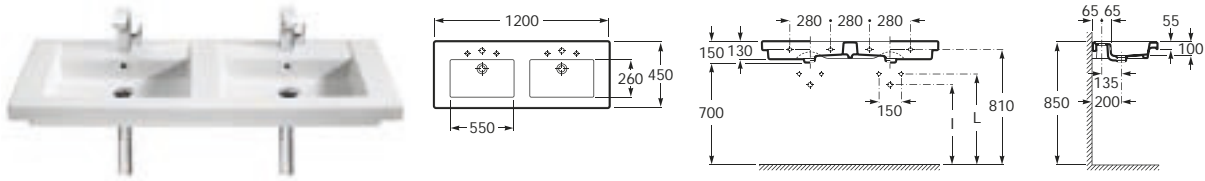

## Double wall-hung basin

327540000 ○●○ 1200 x 450 Wall-hung or vanity basin with fixing kit (one taphole per bowl)

Optional:

816759001 Left side towel rail

816758001 Right side towel rail

If the basin is being installed with the Prisma furniture, please use the furniture towel rail (816760001) as detailed below