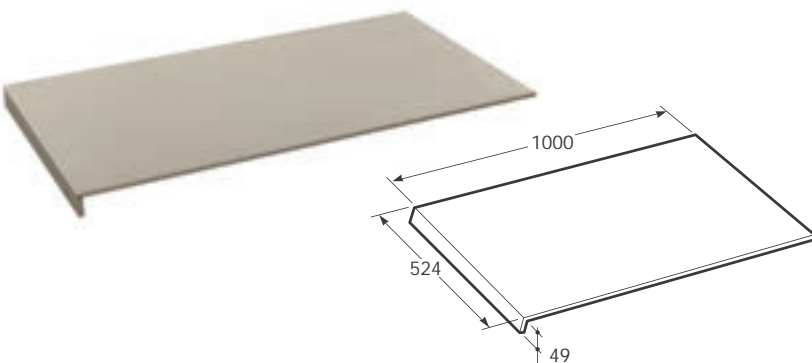

Wall Tile
L1 GREIGE CANNETÉE R 49 x 1000.

49 x 524 x 1000 mm
Ref. TJ7TDV041

	Pieces	Kg	m²
Box:	1	13	0.52

	Boxes	Kg	m²
Pallet:	10	157.50	5.24