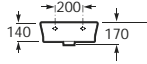

The Gap

Cloakroom basin

A	B	C
450	420	380
400	320	335
350	320	285

327477000	450 x 420	Basin with V0007500R fixing kit
32747K000	450 x 420	
327478000	400 x 320	
327479000	350 x 320	

337470000	Pedestal for 450 basin	
337471000	Semi-pedestal for 450 basin	
337472000	Semi-pedestal for 400 and 350 basins only	

Basins are glazed on three sides