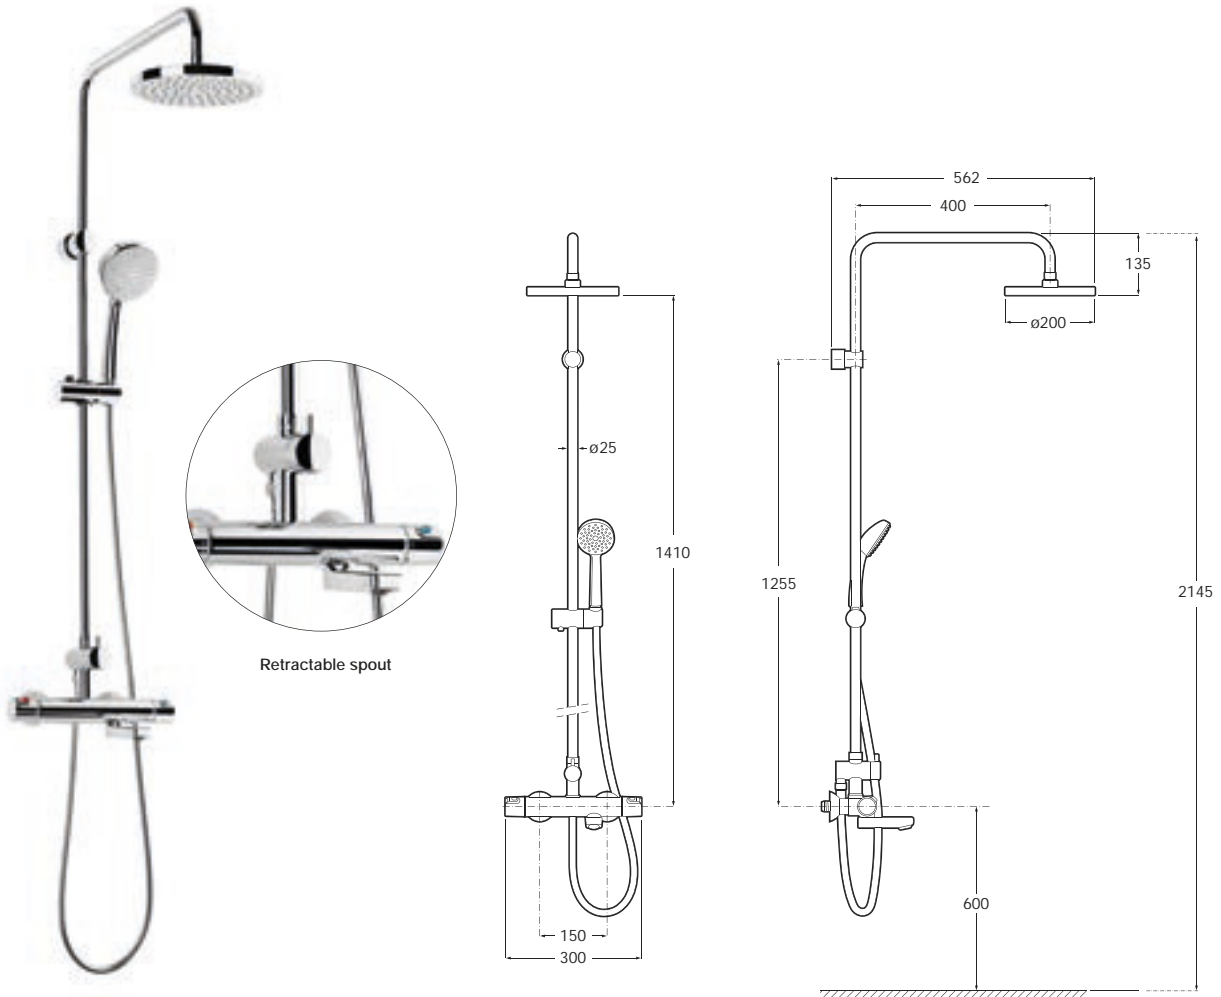

Victoria (V2)-T Shower and Bath

5A2718C00 Thermostatic bath-shower column with retractable bath-filler spout

General features

- Thermostatic
- 100/1 handset - rain
- Rain effect overhead shower rose
- Chrome finish

See also: Baths - page 498-533. Shower trays - page 534-543. Bath and shower tray wastes - page 481.