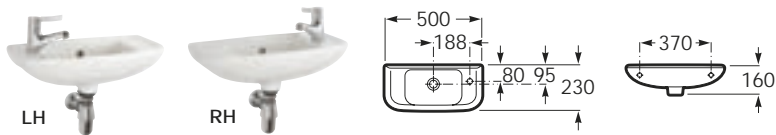

Access

Wall-hung basins

327231000 ● 500 x 230 RH basin including wall fixing kit*

327232000 ● 500 x 230 LH basin including wall fixing kit*

D50010005 Press-down waste

506401614 Bottle trap - chrome

*Handed by the tap
Basins with RH taphole are not compatible with the basin mixers with cold start function.