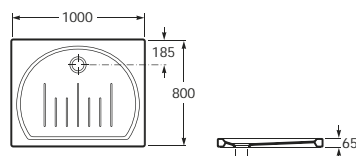

### Shower tray

373565000 1000 x 800 x 65 Vitreous china superslim shower tray with anti-slip

Waste and platform (not included):

506401900 Waste 90ø

291068000 Teak wood platform

See also: Installation systems for wall-hung bidets - page 280. Brassware section - page 388-481. Bidet wastes - page 481.