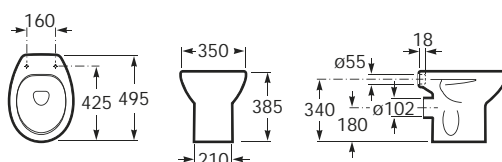

Laura

Back-to-wall WC

347396000 Open-rim WC pan horizontal outlet with V0007200R floor fixing kit

8013SC005 Lacquered soft-close seat and cover

8013U0004 Lacquered seat and cover

See also: [Concealed cisterns for back-to-wall WCs - page 276](#). [Nexo bathroom collection - page 213-217](#). [Debba bathroom collection - page 218-223](#). [Laura bathroom collection - page 224-237](#).

Dimensions in mm. Due to manufacturing processes, all dimensions of ceramic components are approximate.