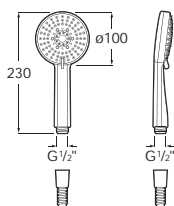

5B1B03C00 100mm diameter - chrome with 1/2" water connection

Handset with 3 functions: Rain, AquAir and Pulse

Optional:

D50010024 1.5m smooth hose

D50010011 1.7m metallic hose

D50010014 1.5m metallic hose

**Stella 100/1**