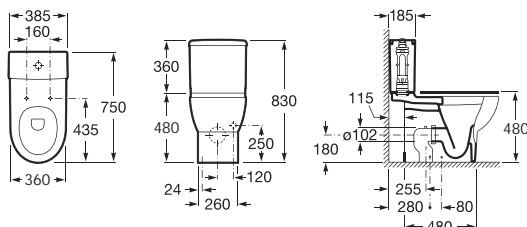

Meridian-N

Access close-coupled WC

34224H000	WC pan dual outlet with V0009400R fixing kit
S2770040	Cistern complete with 6/3 litre dual-flush cistern fittings and 3/8" water supply connection
801230004	Seat and cover with stainless steel hinges
801300221	Seat (no cover) with seat returning buffers