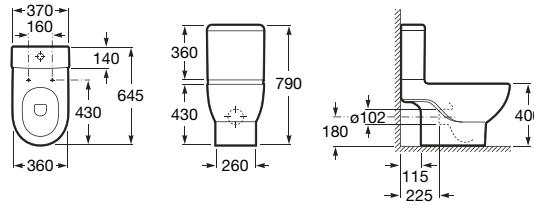

Meridian-N

Close-coupled WC