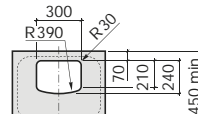

327653000 550 x 405