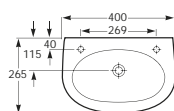

Reyna

Cloakroom basins

475130000 ● 400 x 265 Cloakroom basin with V0007500R fixing kit

475131000 ● ●

331300004 Pedestal

Basins with RH tapholare not compatible with basin mixers featuring cold start function.

See also: Brassware section - page 388-481. Bottle traps and Basin wastes - page 481.