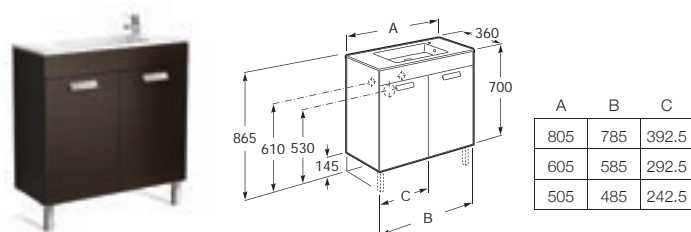

855903... 800 (805 x 360) Base unit with two soft-close doors and basin

855901... 600 (605 x 360)

855900... 500 (505 x 360)

Optional:

816757339 145 height Set of two legs

S28LIS000 EU to UK adaptor for space-saving waste

These basins are not compatible with the L20 basin mixers due to the position of the tap hole.