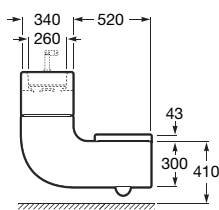

Washbasin and WC

893020001 ● 860 x 500 Basin, Singles-Pro basin mixer, waste, WC with 6/3 litre dual-flush, soft-close seat, wall-hung frame and all fixings and flexible hoses. Features Roca's water reuse technology (water from the basin is filtered and reused to flush the WC). Installation videos and information (including pre-installation) are available at www.uk.roca.com

W+W is the fusion of basin and WC in one single piece. Complemented by the Singles-Pro basin mixer, it is the logical choice when sustainability and excellent design are key.