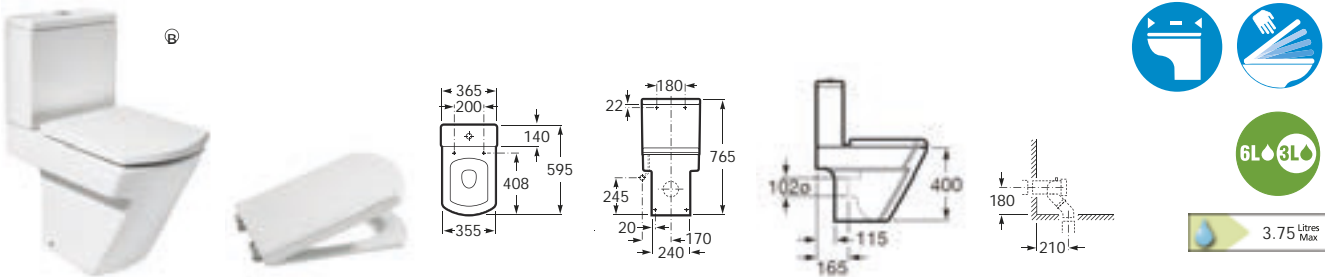

34162C000 Cistern complete with 822864901 fittings 6/3 litre dual-flush cistern fittings

801622004 Lacquered soft-close seat and cover

801620004 Lacquered seat and cover with stainless steel hinges

34262S000 Box-rim eco WC pan dual outlet with V0007600R fixing kit (moulded back-to-wall)