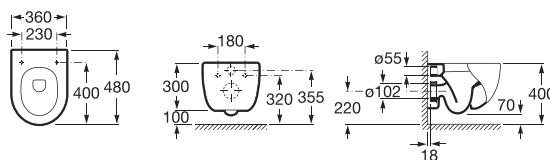

346247000	Box-rim WC pan
8012A2004	Lacquered soft-close seat and cover
8012A0004	Lacquered seat and cover

346248000	Compact box-rim WC pan
8012AC004	Lacquered soft-close seat and cover
8012AB004	Lacquered seat and cover