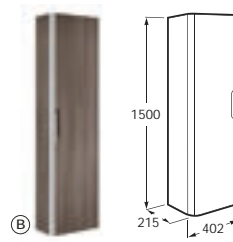

856627...	Ⓐ 1500 x 402	Right-hand opening	Column unit with soft-close door (mirrored front) and four adjustable shelves
856629...	Ⓐ 1500 x 402	Left-hand opening	
856628...	Ⓑ 1500 x 402		Column unit without mirror (reversible soft-close door) and four adjustable shelves