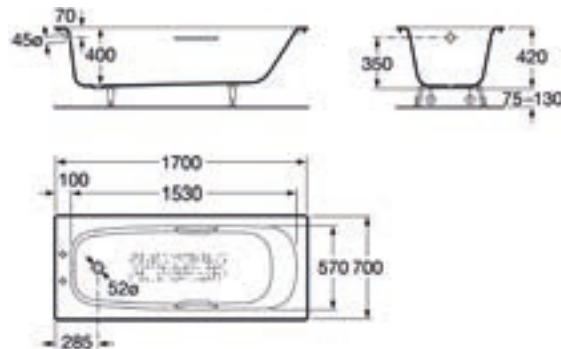

Martina

231260000 ● ● 1700 x 700 Enamelled cast-iron bath with anti-slip and gripholes.
Capacity: 182 litres up to overflow

Grips (must be ordered separately):

023001014 Chrome finish grips (internal fixing)

See also: Bath wastes - page 481.