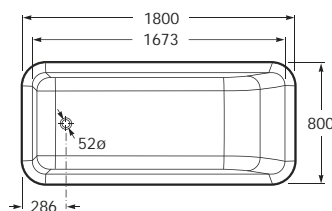

Element

Bath

247704000 1800 x 800 ⊗ Acrylic bath. Supplied with adjustable legs. For recessed installation. Capacity: 280 litres up to overflow

248158001 1800 x 800 ⊗ One-piece acrylic bath with integrated panels and pop-up waste. Supplied with adjustable legs. For freestanding installation. Capacity: 320 litres up to overflow