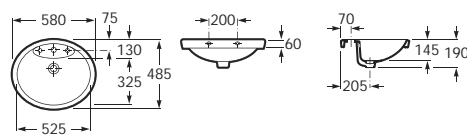

In countertop basin

327515000 580 x 485 In-countertop basin

A cut-out template is included on the packaging