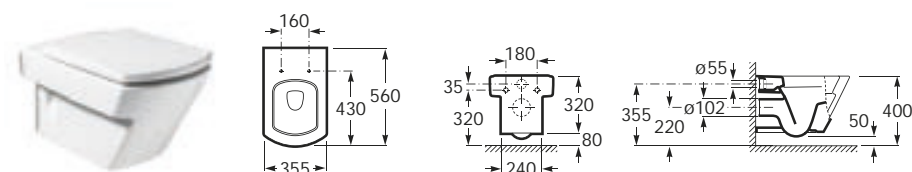

Hall

Wall-hung WC

- 34662E000 Box-rim WC pan
- 80162C004 Lacquered soft-close seat and cover