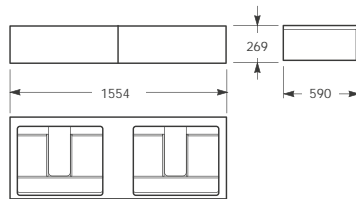

Furniture with soft-close drawer for countertop washbasin.

Material: Lacquered MDF exterior in Greige, Nero or Silver. Dark oak interior finish. Needs to be a solid wall.

Measurements in mm.

Ref. 8567008.. 1800 mm furniture for two 770 mm washbasins

Ref. 8567018.. 1550 mm furniture for two 650 mm washbasins

Ref. 8567028.. 1200 mm furniture for single 770 mm washbasin

Ref. 8567038.. 1000 mm furniture for single 650 mm washbasin

Ref. 8567048.. 820 mm furniture for single 770 mm washbasin

19 Silver
20 Greige
21 Nero

1550 mm