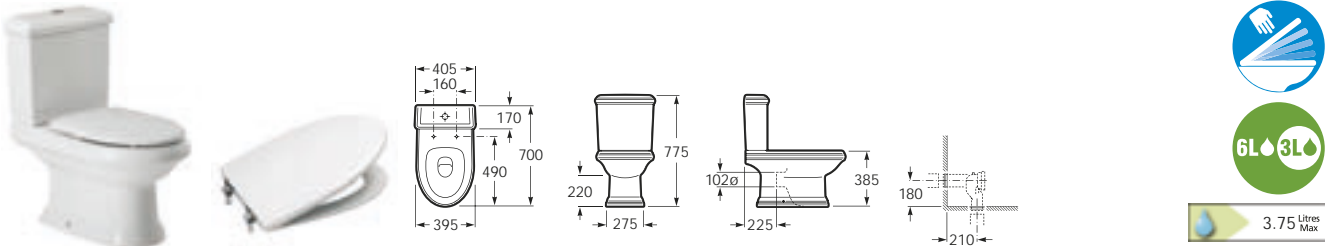

Close-coupled WC

- 342497000 Box-rim WC pan dual outlet with V0007600R floor fixing kit
- 341495000 Cistern complete with H0004900R 6/3 litre dual-flush cistern fittings
- 801492004 Lacquered soft-close seat and cover
- 801490004 Lacquered seat and cover