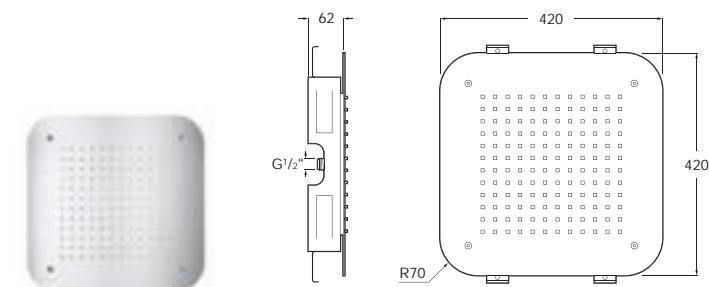

5B9378C00 Ceiling mounted stainless steel shower head with 1/2" water connection