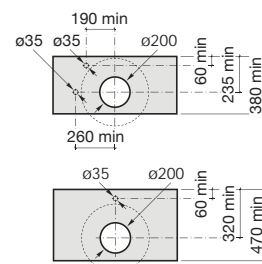

Urbi 1

On countertop basin

327225000 ⊗ 450 Ø On countertop basin