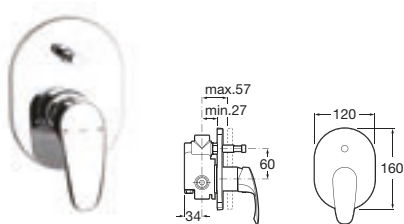

Monodin-N | Ceramic disc cartridge

5A0607C00 1/2" built-in bath-shower mixer with automatic diverter