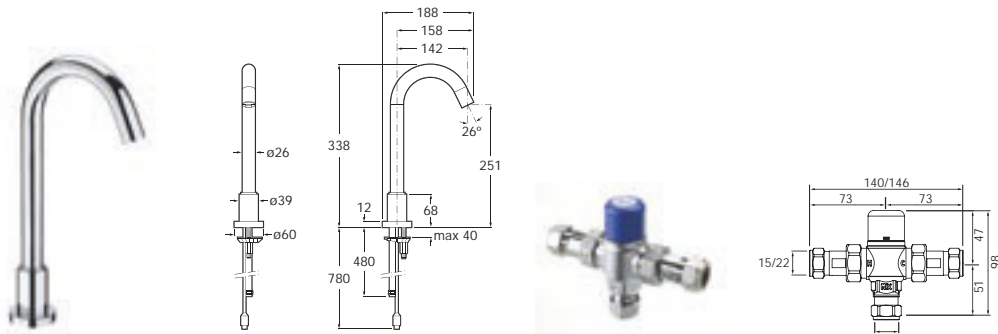

Loft-E

Basin mixers

5A3143C00 Extended electronic monobloc basin faucet (single water supply) with flexible supply hose and integrated spout sensor. Powered by 4 AA alkaline batteries (1.5V LRG).

To achieve a preset water temperature, a thermostatic mixing valve (TMV) is required to mix the hot and cold water supplies

5A3943C00 Extended electronic monobloc basin faucet (single water supply) with flexible supply hose and integrated spout sensor. **Mains operated at 230V.** Includes power supply

Optional:

001224567 Thermostatic mixing valve

To achieve a preset water temperature, a thermostatic mixing valve (TMV) is required to mix the hot and cold water supplies