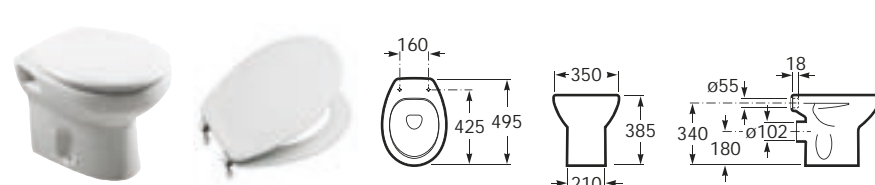

Back-to-wall WC

347396000	Open-rim WC pan horizontal outlet with V0007200R floor fixing kit
8013SC005	Lacquered soft-close seat and cover (top fixing)
8013U0004	Lacquered seat and cover