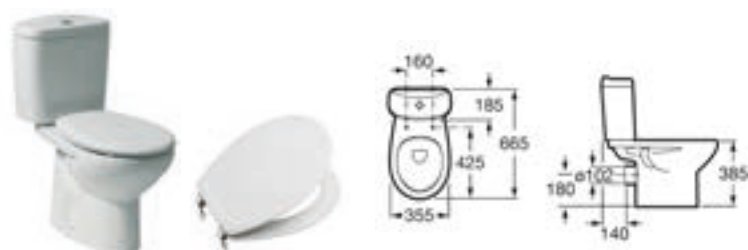

3.75 Litres Max

342396000 Open-rim WC pan horizontal outlet with V0007200R floor fixing kit (open back)

34139R00F Cistern complete with 6/3 litre dual-flush cistern fittings

341304004 Cistern complete with single 6L flush and chrome lever flush mechanism

8013SC005 Lacquered soft-close seat and cover (top fixing)

8013U0004 Lacquered seat and cover

3.38 Litres Max

34239S000 Open-rim WC pan horizontal outlet with V0007200R floor fixing kit (open back)

34139U00F Cistern complete with 4.5/3 litre dual-flush cistern fittings

8013SC005 Lacquered soft-close seat and cover (top fixing)

8013U0004 Lacquered seat and cover