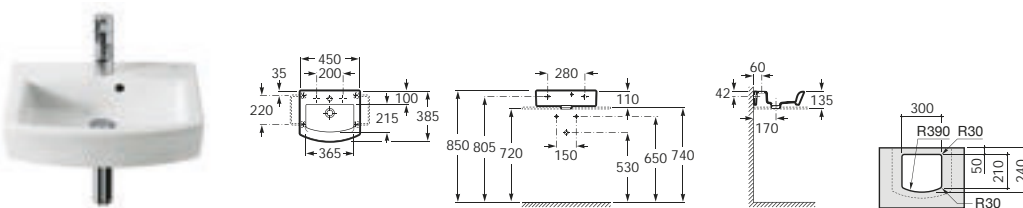

### Wall-hung or on countertop cloakroom basins

325883000 500 x 250 Cloakroom basin with V0007500R fixing kit

325883LH0 500 x 250

325883RH0 500 x 250

Basins with RH taphole are not compatible with basin mixers featuring cold start function.