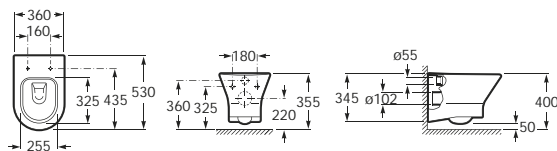

Nexo rimless wall-hung WC

34664L000 Rimless WC pan with 822039K00 fixing kit. Uses an efficient distributor at the back of the pan to allow water to be distributed evenly for each flush

80164B004 Lacquered soft-close seat and cover (top fixing)

801640004 Lacquered seat and cover

See also: Installation systems for wall-hung WCs - page 274-275.