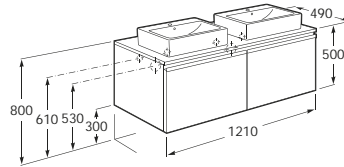

Heima

1200 base unit

856914...	605 x 490	Base unit with one soft-close drawer (two units required to configure 1200 double unit) includes hidden internal drawer
856924...	1210 x 490	Countertop (precut to accept two basins)
Optional:		
856925331	297 height	Optional legs (pair)
812198000	1200 x 900	Deimos mirror
S28LIS000		EU to UK adaptor for space-saving waste

See page 304 for basin compatibility chart.