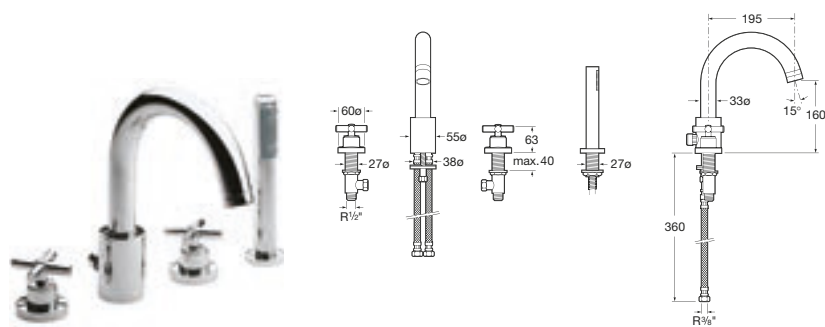

Optional:

D50010022 Easy Fix Kit (for installing bar shower valve to pipework)

See also: Bidet and bath wastes - page 481. Shower heads, handsets and accessories - page 468-480.

Loft | 1/2" turn

5A2743C00 Floor-mounted column bath-shower mixer with automatic diverter with retention, 1.75m flexible shower hose, handset and swivel bracket