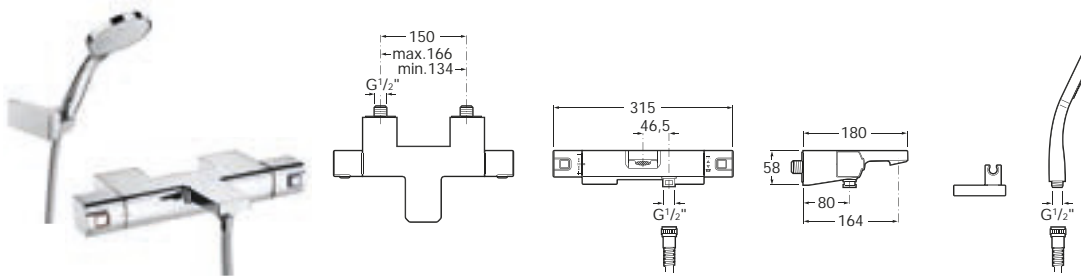

L90 | Ceramic disc cartridge

Thermostatic Bath-shower mixers

5A1101C00 Wall-mounted thermostatic bath-shower mixer with 1.7m flexible shower hose, L90 handset, swivel wall bracket and 1/2" water connection

Optional:

D50010022 Easy Fix Kit (for installing bar shower valve to pipework)

D50010009 Pillars (allowing product to be deck-mounted)