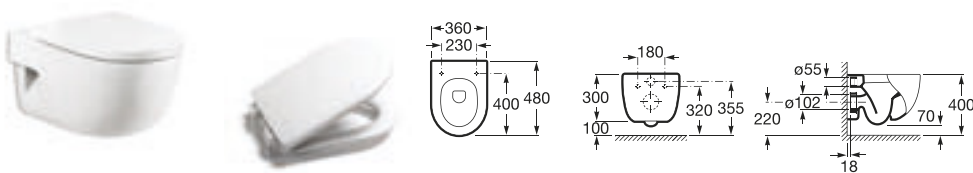

346248000	Compact box-rim WC pan
8012AC004	Lacquered soft-close seat and cover
8012AB004	Lacquered seat and cover