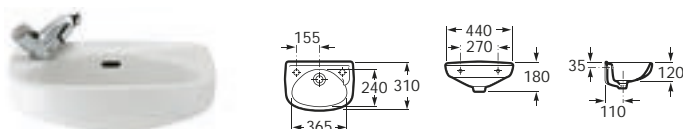

Ibis

Cloakroom basins

320841..1 ○ ○ 440 x 310 Cloakroom basin with V0019900R fixing kit

328842..0 ● ●