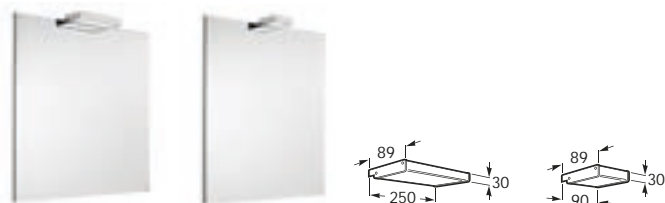

Light

813050001	250 x 89 x 30	Double (requires mains connection)
813051001	90 x 89 x 30	Single (requires mains connection)

Finishes