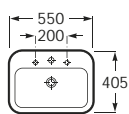

327653000 550 x 405