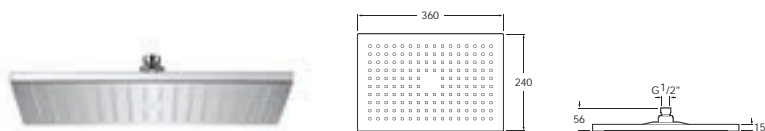

5B3050C00 Rectangular 360 x 240mm high-flow shower head with pivot connection and 1/2" water connection. Can be mounted on wall or ceiling with fixing kits. Chrome plated ABS. Features EasyClean nozzles to help prevent limescale build-up.