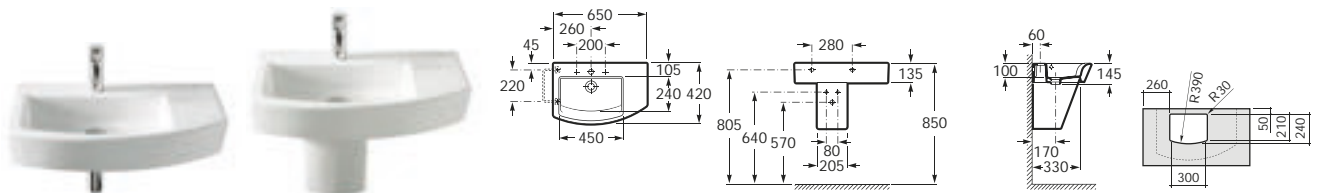

Asymmetrical wall-hung basin

327620000	650 x 420	Basin with V0007500R wall fixing kit
337620000		Pedestal
337621000		Semi-pedestal with V0015900R fixing kit
Optional:		
840597001		Towel rail 220mm

See also: Brassware section - page 388-481. Bottle traps and Basin wastes - page 481.

Dimensions in mm Due to manufacturing processes, all dimensions of ceramic components are approximate.

○ Basins with pre-punched (countersunk) holes can have these drilled to suit the number of tapholes required. Please specify at the time of ordering the quantity and handing of any tapholes required - Code: 000001030 ● Pierced taphole