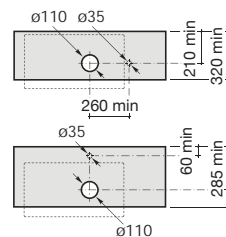

Urbi 2

On countertop basin

327226000 ⊗ 660 x 380 On countertop basin (no overflow)