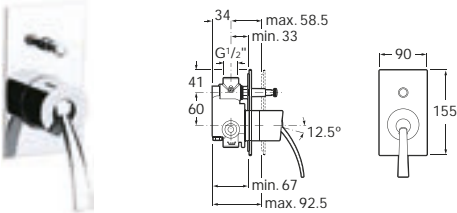

5A2046C02 Wall-mounted shower mixer with 1.5m flexible shower hose, Stella 80/3 handset, swivel wall bracket and 1/2" water connection

Optional:

D50010022 Easy Fix Kit (for installing bar shower valve to pipework)