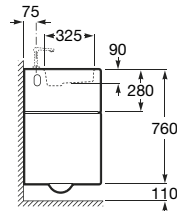

Washbasin and WC

893020001 ● 860 x 500 Basin, Singles-Pro basin mixer, waste, WC with 6/3 litre dual-flush, soft-close seat, wall-hung frame and all fixings and flexible hoses. Features Roca's water reuse technology (water from the basin is filtered and reused to flush the WC). Installation videos and information (including pre-installation) are available at www.uk.roca.com

W+W is the fusion of basin and WC in one single piece. Complemented by the Singles-Pro basin mixer, it is the logical choice when sustainability and excellent design are key.