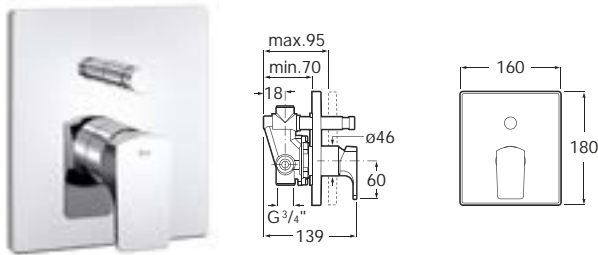

5A0B01C00 Built-in bath-shower mixer with automatic diverter with retention

Optional:

525869403 RocaBox concealed shower valve housing for stud wall installation

See also: Bath wastes - page 481. Shower heads, handsets and accessories - page 468-480.