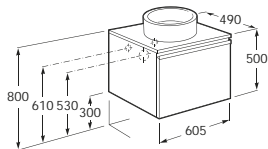

Heima

800 base unit

856916... 805 x 490 Base unit with one soft-close drawer, includes hidden internal drawer

856919... 805 x 490 Countertop (precut to accept one basin)

Optional:

856925331 297 height Optional legs (pair)

812196000 800 x 900 Deimos mirror

S28LIS000 EU to UK adaptor for space-saving waste

[See page 304 for basin compatibility chart.](#)