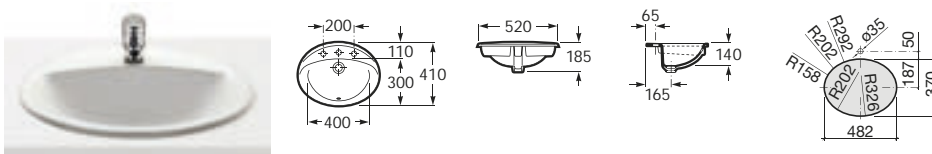

Rodeo

In countertop basin

327866000 ○●○ 520 x 410In countertop basin

A cut-out template is included on the packaging