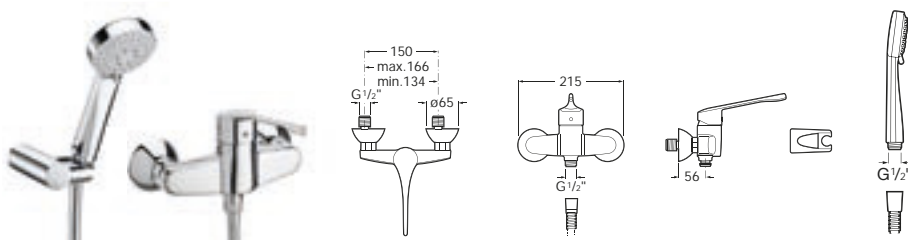

### Bath-shower mixers

5A0123C02 Wall-mounted bath and shower mixer with automatic diverter with retention, 1.7m flexible shower hose, handset and swivel wall bracket

5A2023C02 Wall-mounted shower mixer, 1.7m flexible shower hose, handset and swivel wall bracket