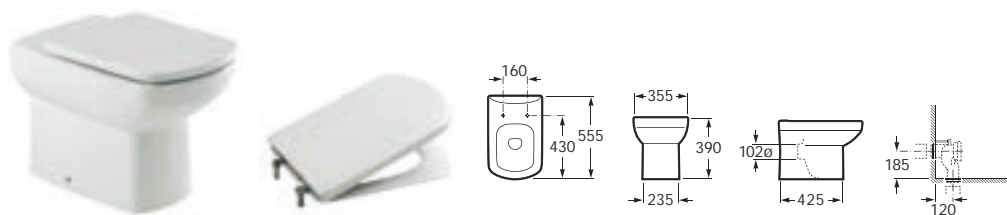

Senso

Compact back-to-wall WC

347517000 Box-rim WC dual outlet pan with V0007600R floor fixing kit

801512004 Lacquered soft-close seat and cover

801511004 Lacquered seat and cover

See also: Concealed cisterns for back-to-wall WCs - page 276.