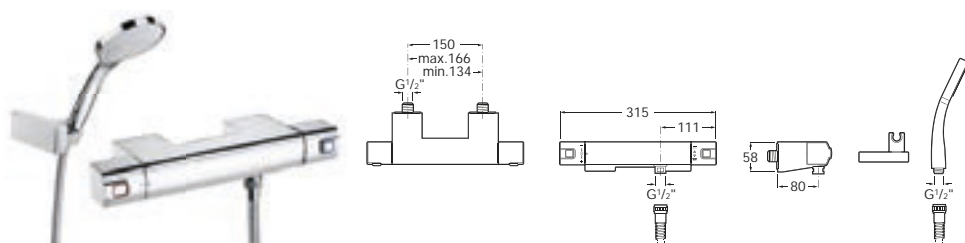

5A1301C00 Wall-mounted thermostatic shower mixer with 1.5m flexible shower hose, L90 handset, swivel wall bracket and 1/2" water connection

Optional:

D50010022 Easy Fix Kit (for installing bar shower valve to pipework)