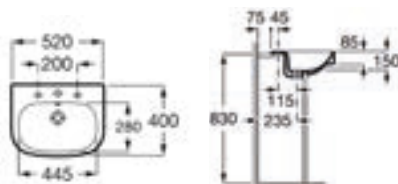

Semi-recessed basin

32799S000 520 x 400 Basin with V0010900R fixing kit

A cut-out template is included on the packaging

See also: Brassware section - page 388-481. Bottle traps and Basin wastes - page 481.

Dimensions in mm Due to manufacturing processes, all dimensions of ceramic components are approximate.

○ Basins with pre-punched (countersunk) holes can have these drilled to suit the number of tapholes required. Please specify at the time of ordering the quantity and handling of any tapholes required - Code: 000001030

● Pierced taphole