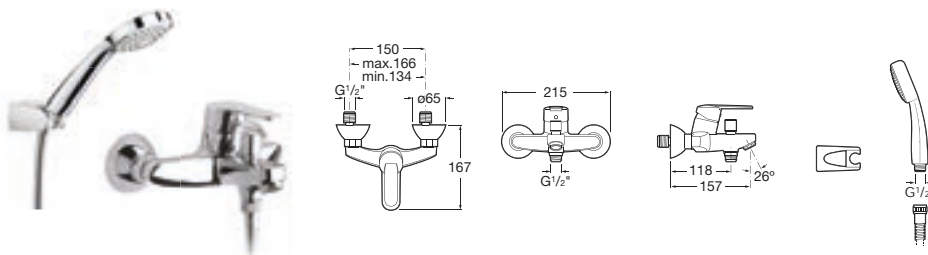

Bath-shower mixers

5A0125C02 Wall-mounted bath-shower mixer with automatic diverter with retention, 1.7m flexible shower hose, Natura handset, swivel wall bracket and 1/2" water connection

Optional:

D50010022 Easy Fix Kit (for installing bar shower valve to pipework)

D50010009 Pillars (allowing product to be deck-mounted)

See also: Basin, bidet and bath wastes - page 481. Shower heads, handsets and accessories - page 468-480.