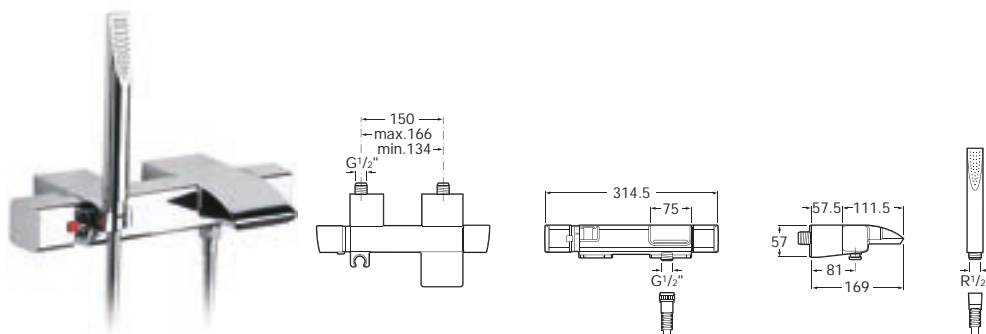

Thesis-T

Bath-shower mixers

5A1150C00 Wall-mounted thermostatic bath-shower mixer with diverter-flow regulator, handset, 1.7m flexible shower hose, integrated holder and 1/2" water connection

Optional:

D50010022 Easy Fix Kit (for installing bar shower valve to pipework)

Can not be used with pillars