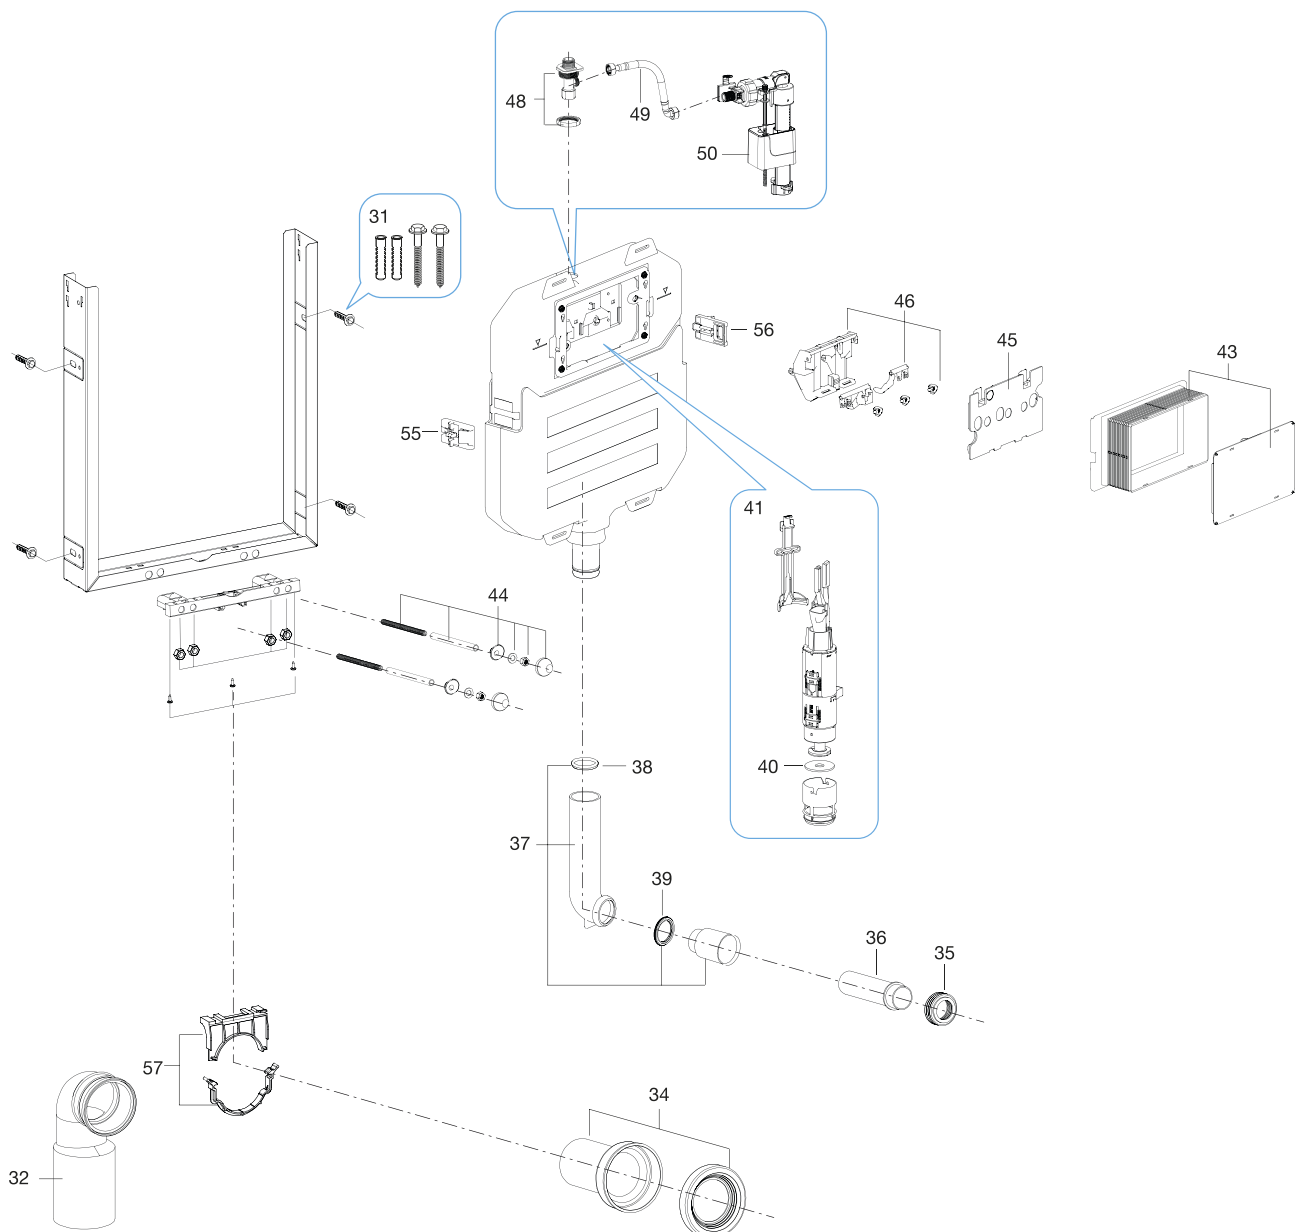

Basic WC Compact - 890080011

31	Floor fixing kit	V0019500R
32	Outlet connector ø110 (floor)	V0018800R
34-36	Outlet & inlet connector (horizontal)	V0018600R
35	WC connection seal	V0018700R
37	Inlet elbow	V0019000R
38	Inlet elbow connecting ring	V0019100R
39	Inlet elbow seal ring	V0019200R
40	Flush valve seal	V0018100R
41	Flush valve	V0018000R

43	Built-in box	V0018400R
44	Pan fixing kit	V0018500R
45	Operation gasket	V0018300R
46	Operating bracket	V0018200R
48	Angle valve	V0017700R
49	Supply hose	V0017800R
50	Side inlet valve	V0017900R
55,56	Tank hooks	V0020100R
57	Clamp	V0020000R