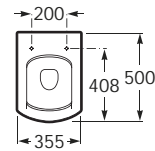

Back-to-wall WC

- 347627000 Box-rim WC pan horizontal outlet with V0007600R floor fixing kit
- 801622004 Lacquered soft-close seat and cover

See also: Installation systems for back-to-wall and wall-hung WCs - page 274-276.