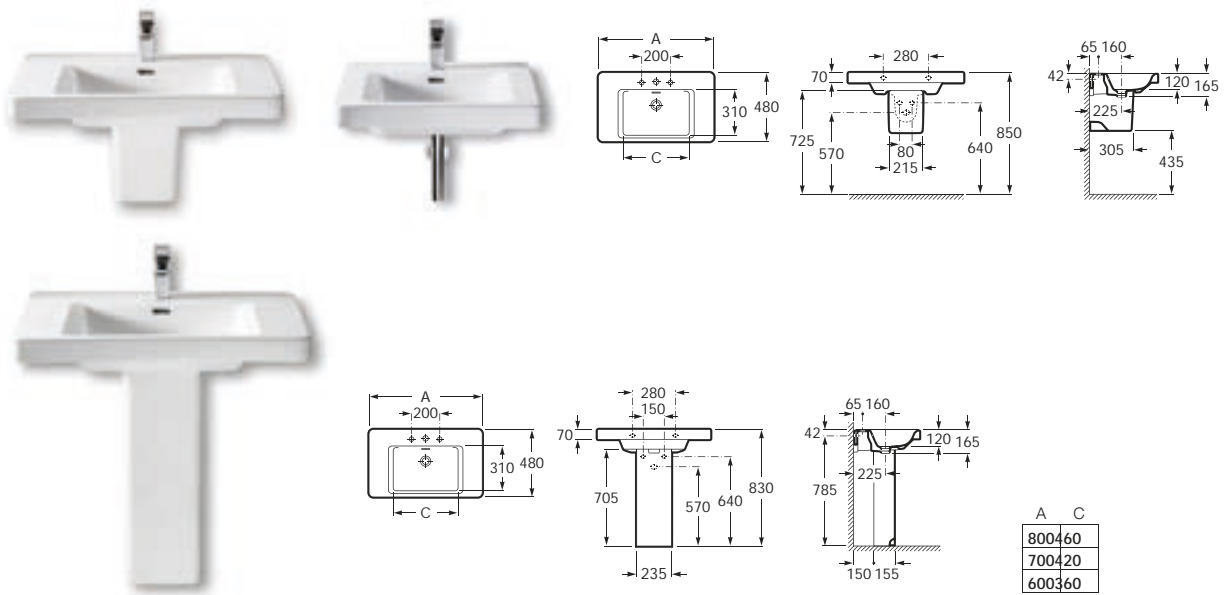

## Wall-hung or vanity basins

327650000	800 x 480	Basin with V0007500R fixing kit
327651000	700 x 480	
327652000	600 x 480	

337650000	Pedestal	
337652000	Semi-pedestal with V0015900R fixing kit	

See also: Brassware section - page 388-481. Bottle traps and Basin wastes - page 481.