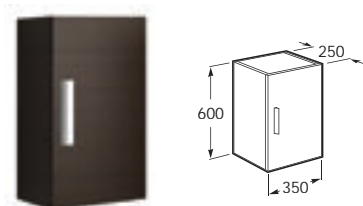

Column unit

856838... 600 x 350 x 250 Column unit with one soft-close reversible door and adjustable shelf