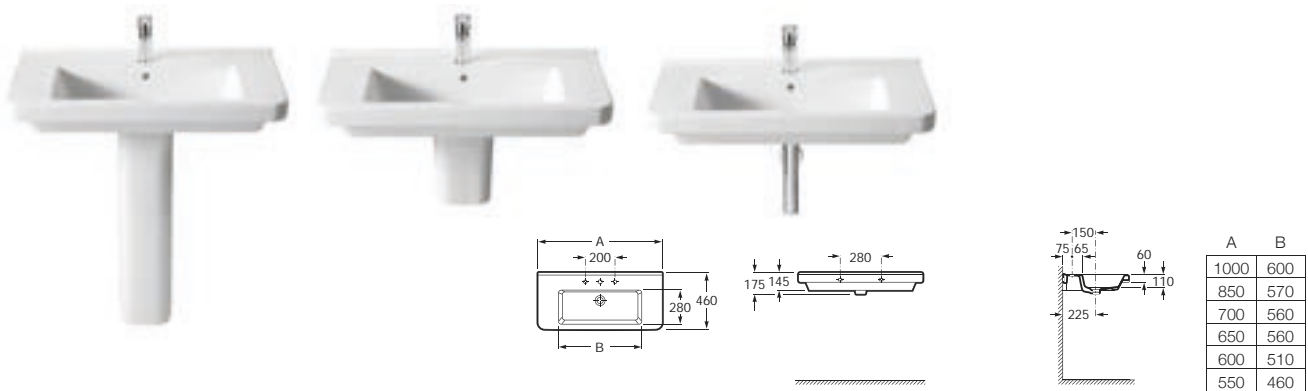

Dama-N

Wall-hung basins

327780000 1000 x 460 Basin with V0007500R fixing kit

327781000 850 x 460

327782000 700 x 460

327783000 650 x 460

327784000 600 x 460

327786000 550 x 460

337780000 Pedestal

337781000 Semi-pedestal with V0015900R fixing kit