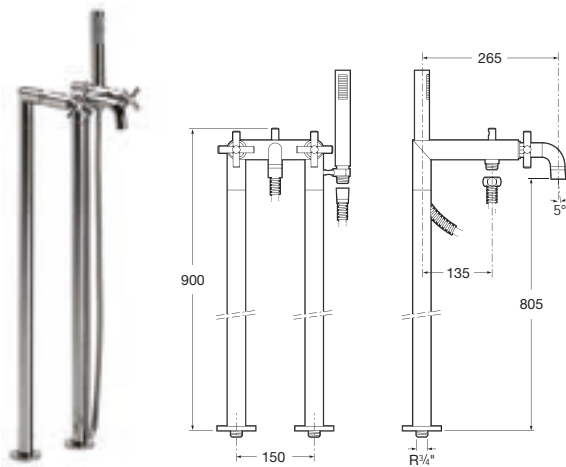

Loft | 1/2" turn

5A2743C00 Floor-mounted column bath-shower mixer with automatic diverter with retention, 1.75m flexible shower hose, handset and swivel bracket