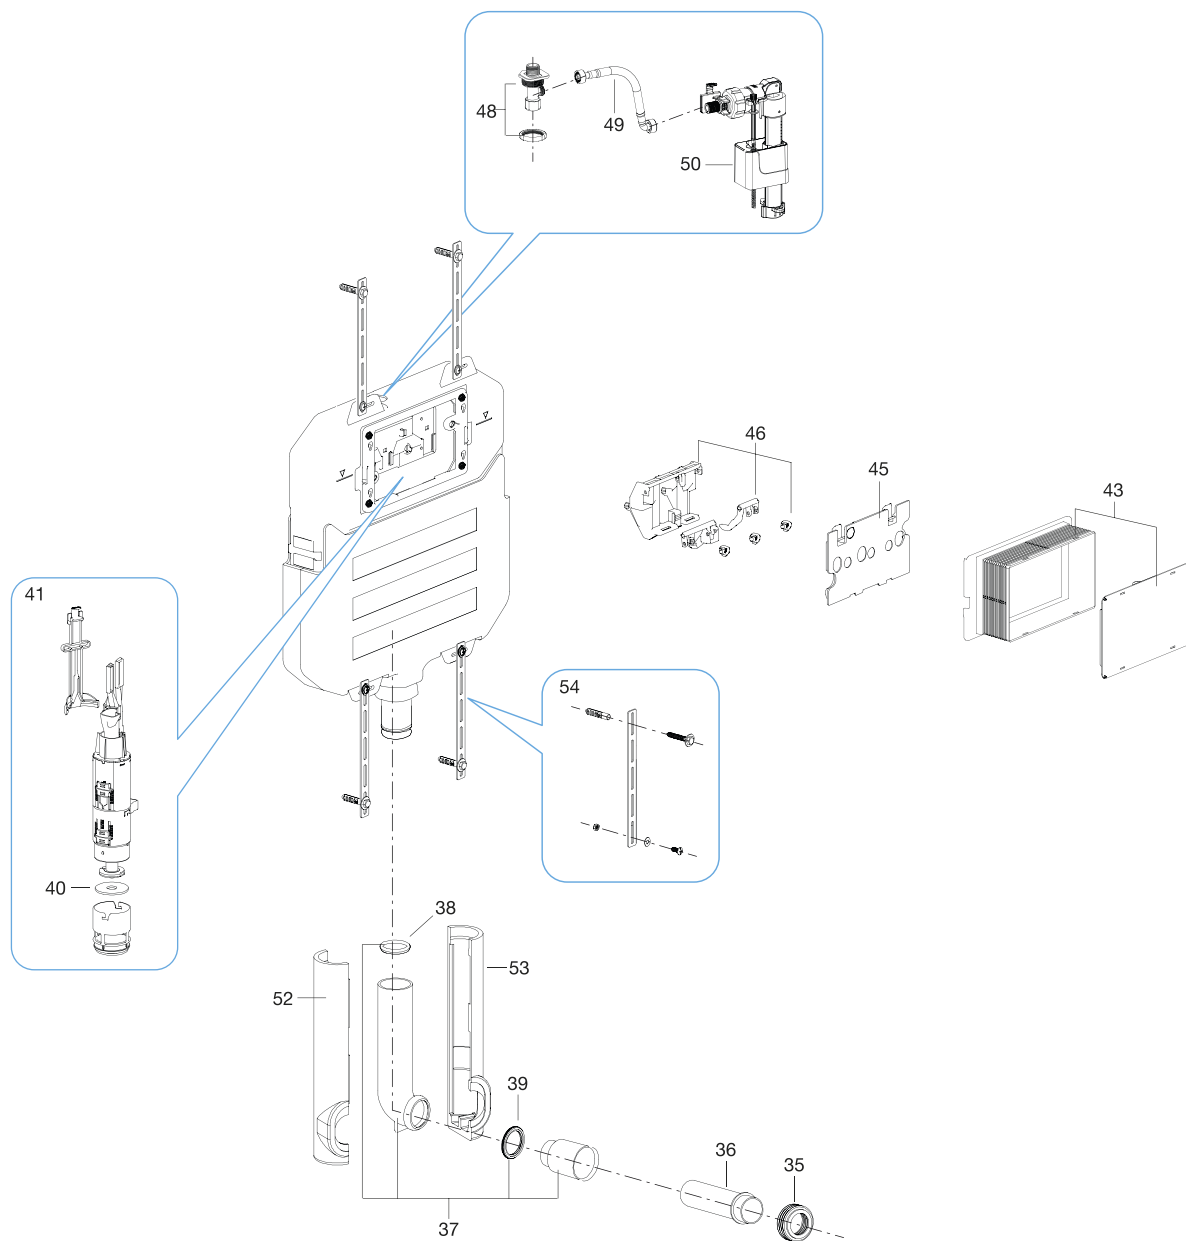

Basic Tank Compact - 890080200

35,36	Inlet connector and seal	V0018600R
35	WC connection seal	V0018700R
37	Inlet elbow	V0019000R
38	Inlet elbow connecting ring	V0019100R
39	Inlet elbow seal ring	V0019200R
40	Flush valve seal	V0018100R
41	Flush valve	V0018000R
43	Built-in box	V0018400R

45	Operation gasket	V0018300R
46	Operating bracket	V0018200R
48	Angle valve	V0017700R
49	Supply hose	V0017800R
50	Side inlet valve	V0017900R
52,53	Inlet elbow protector	V0019300R
54	Fixing bracket	V0019600R