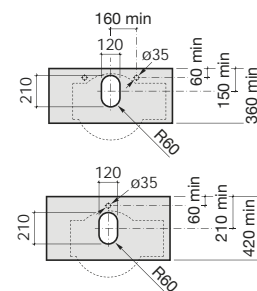

Urbi 4

On countertop basin

32722C000 ⊗ 600 x 450 On countertop basin