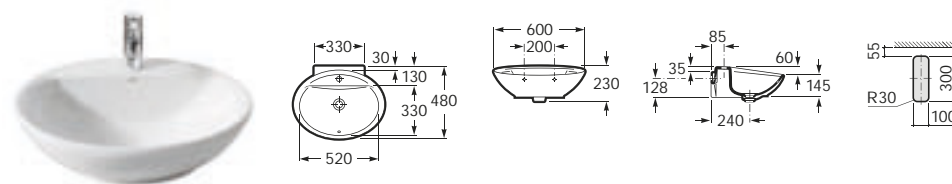

Fontana

Wall-hung or on countertop basin

327877000 ● 600 x 480 On countertop or wall-hung basin with 527002510 fixing kit

See also: Brassware section - page 388-481. Basin wastes - page 481.