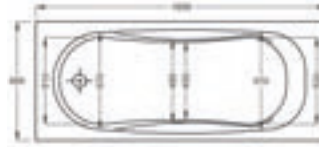

Sureste

024735000	● ●	1700 x 700	Acrylic bath with chrome grips. Supplied with adjustable legs.
247565000	⊗	1700 x 700	Capacity: 183 litres up to overflow
024W35000	⊗	1700 x 700	With basic whirlpool