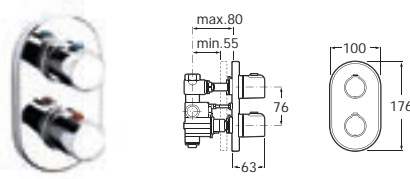

5A2918C00 1/2" built-in thermostatic bath or shower mixer with flow regulator (no additional stopcocks **are required**)