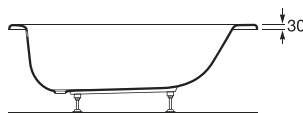

Vythos

A	B	C	D	Litres
1700	700	1443	556	185
1600	700	1343	556	170

247861000 ⊗ 1700 x 700 Acrylic bath supplied with adjustable legs.
Capacity: see table

247942000 ⊗ 1600 x 700

247W44000 ⊗ 1700 x 700 With basic whirlpool

Optional Accessories:

291066000 Polyurethane headrest (white)

See also: Bath wastes - page 481. Bath panel compatibility - page 517.