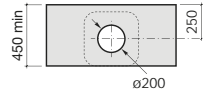

Urban

On countertop basins

32765G00U	⊗	400 x 400	Urban Berlin
32765S00U	⊗	400 x 400	Urban Barcelona
32765U00U	⊗	400 x 400	Urban New York
32765H00U	⊗	400 x 400	Urban Shanghai
32765R00U	⊗	400 x 400	Urban Rio de Janeiro
32765L00U	⊗	400 x 400	Urban London

Please Note: A plain version of this basin is available in the Khroma collection (page XXX)