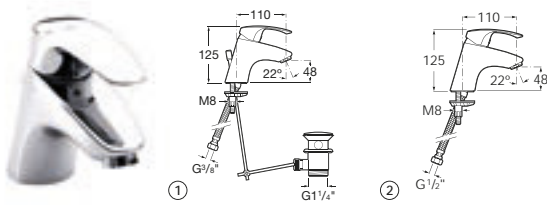

Monodin-N | Ceramic disc cartridge

Designed by Tony Clariana

Basin mixer

- 5A3007C00 ① Monobloc basin mixer with aerator, pop-up waste and 3/8" flexible supply hoses
- 5A3207C0R ② Monobloc basin mixer with smooth body, aerator, 1/2" flexible supply hoses and flow straightener