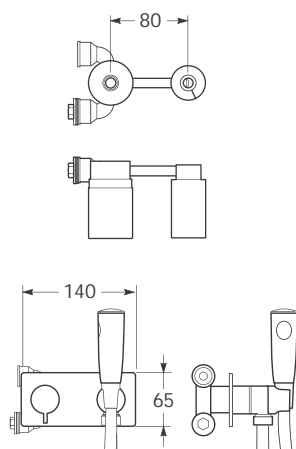

Shower for intimate hygiene with built-in progressive mixer and 800 mm shower hose.*

Material: Chrome plated brass and brushed chrome PVD plated brass (for Greige and Nero finishes).

65 x 140 mm VC Greige

Built-in components - VG Nero

1st Fix: 00 Chrome

Ref. 5251636..

Visible components -

2nd Fix

Ref. 5258824..