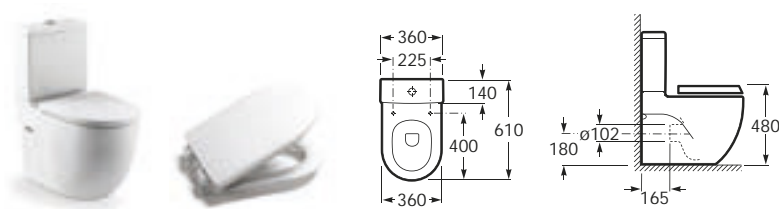

Comfort Height

Meridian-N comfort height close-coupled WC

34224C00U Box-rim comfort height WC pan with V0007500R floor fixing kit (moulded back-to-wall)

34124D000 Cistern complete with 4.5/3 litre dual-flush cistern fittings

8012AC004 Lacquered soft-close seat and cover

8012AB004 Lacquered seat and cover