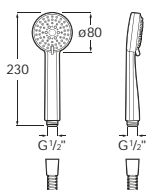

Stella 80/1

1 function

Rain

5B9103C00 80mm diameter - chrome with 1/2" water connection

Handset with 1 function: Rain function

Optional:

D50010024 1.5m smooth hose

D50010011 1.7m metallic hose

D50010014 1.5m metallic hose

For installations using a built-in mixer, you will require a 1/2" outlet, shower hose and holder for the handset

See also: [Shower accessories - page 478-480](#). [Brassware collections - page 388-481](#).