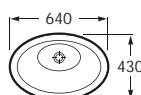

Urbi 6

On countertop basin

32722B000 ⊗ 640 x 430 On countertop basin

See also: Brassware section - page 388-481. Basin wastes - page 481.