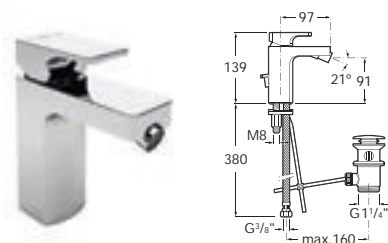

Bidet mixers

5A6001C00 Monobloc bidet mixer with 8 l/min flow limiter, swivel flow regulator, pop-up waste and 3/8" flexible supply hoses