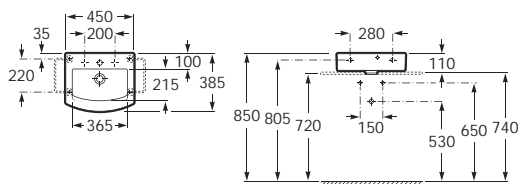

Hall

Wall-hung or on countertop cloakroom basin

327624000 450 x 385 Cloakroom basin with V0007500R fixing kit

Optional:

840597001 Towel rail 220mm