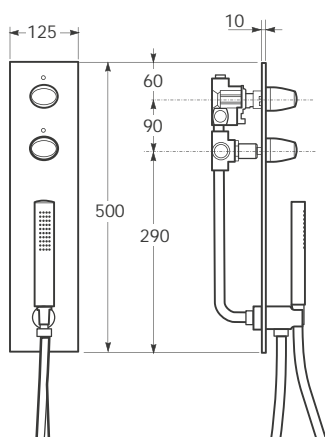

Built-in thermostatic shower mixer with 2 functions including handshower. Wall mounted cascade (Ref. 5A1876...) or rain shower head (Ref. 5B9376... or Ref. 5B9276...) sold as separate.

Material: Chrome plated brass and brushed chrome PVD plated brass (for Greige and Nero finishes).

500 x 125 mm

Built-in components -

1st Fix:

Ref. 525163503

Visible components - VC Greige

2nd Fix: VG Nero

Ref. 5258823..

00 Chrome