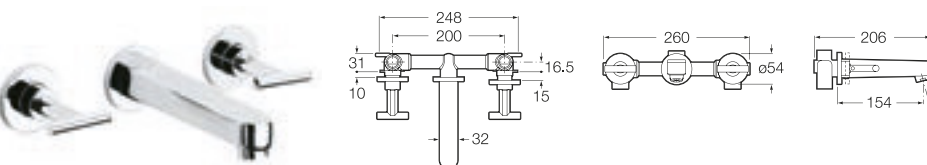

5A4546C00 Built-in basin mixer with aerator and 206 mm spout for basin with upstand

See also: [Basin wastes - page 481.](#)