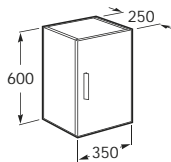

Column unit

856838... 600 x 350 x 250 Column unit with one soft-close reversible door and adjustable shelf