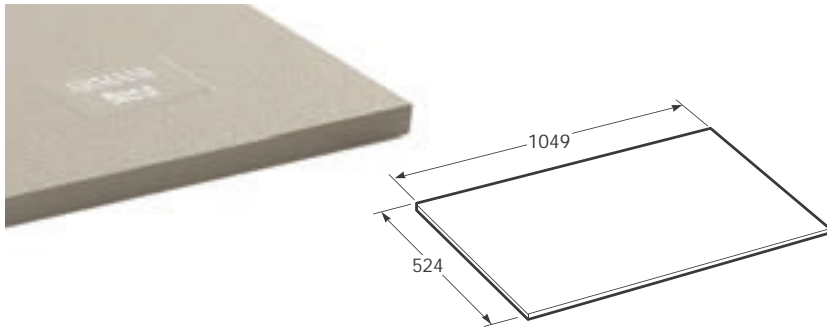

Wall Tile
GREIGE CANNETÉE LOGO.

524 x 1049 mm
Ref. TJ6TDK041

	Pieces	Kg	m²
Box:	1	13.7	0.55

	Boxes	Kg	m²
Pallet:	10	154.00	5.50