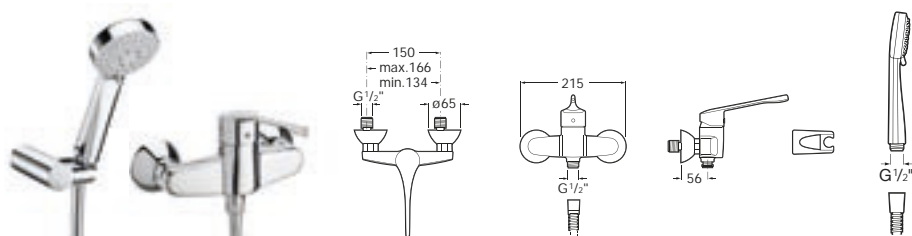

5A2023C02 Wall-mounted shower mixer, 1.7m flexible shower hose, handset and swivel wall bracket