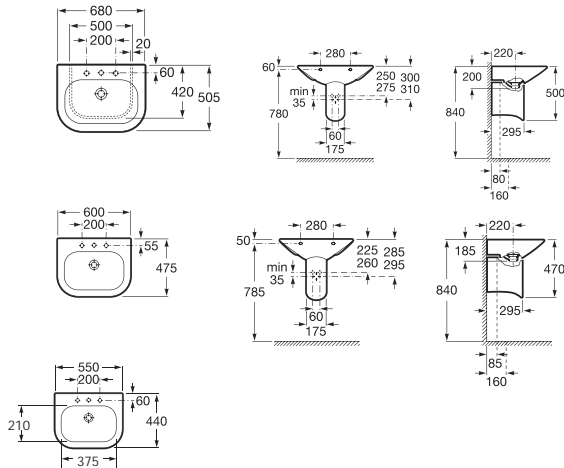

Wall-hung basins

327640000	680 x 505	Basin with V0007500R fixing kit
327641000	600 x 475	
327642000	550 x 440	
337641000		Pedestal
337642000		Semi-pedestal with V0009400R wall fixing kit

See also: Brassware section - page 388-481. Bottle traps and Basin wastes - page 481.

Dimensions in mm Due to manufacturing processes, all dimensions of ceramic components are approximate.

○ Basins with pre-punched (countersunk) holes can have these drilled to suit the number of tapholes required. Please specify at the time of ordering the quantity and handling of any tapholes required - Code: 000001030 ● Pierced taphole