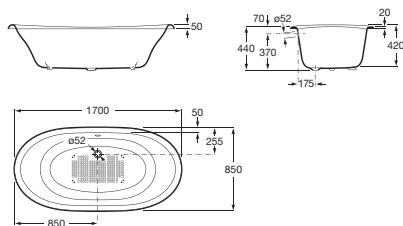

Eliptico

- 233650007 ⊗ 1700 x 850 Freestanding bath with anti-slip- White exterior
- 233650000 ⊗ 1700 x 850 Freestanding bath with anti-slip- Grey exterior
- 233650002 ⊗ 1700 x 850 Freestanding bath with anti-slip- Black exterior
- 233650003 ⊗ 1700 x 850 Freestanding bath with anti-slip- Bordeaux (Red) exterior
- 233650004 ⊗ 1700 x 850 Freestanding bath with anti-slip- Navy Blue exterior
- 233650008 ⊗ 1700 x 850 Freestanding bath with anti-slip- Aged Copper exterior
- 506403400 ⊗ 1700 x 850 Exposed waste and overflow fitting- floorexit (Chorme)

Please note Eliptico is a special order product. Waste is sold separately and is required.

Optional:

- 291070000 ① L' shaped cherrywood legs
- 291093000 ② Red leg set and chrome towel rail
- 291094000 ③ Eagle feet
- 291069001 ④ Lion feet
- 291041001 ⑤ Classic Ash/chrome leg set