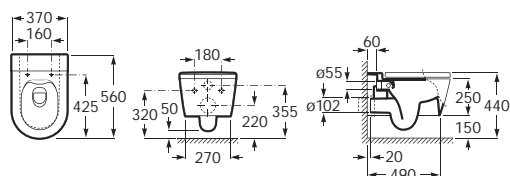

Rimless wall-hung WCs