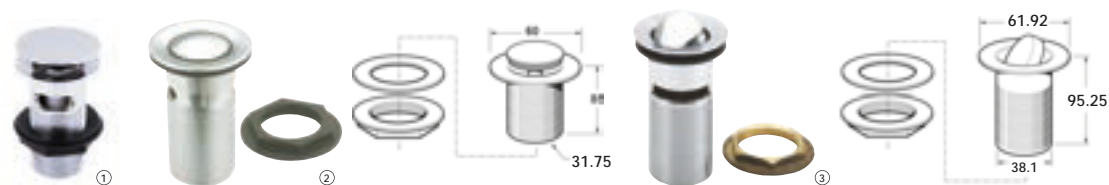

Wastes for basins and bidets

033003004 ① Basic press down waste (slotted). Chrome

D50010005 ② Standard press down waste (slotted). Chrome

505400000 Luxury press down waste (slotted). Chrome (not pictured)

D50010003 ③ Standard flip top waste (slotted). Chrome