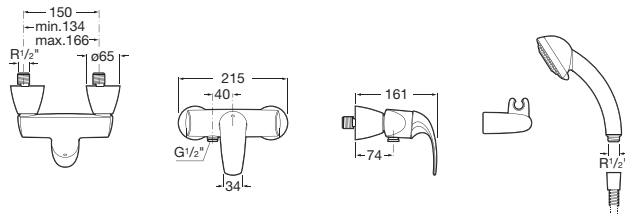

5A2068C00 Wall-mounted shower mixer with 1.5m flexible shower hose, handset, swivel wall bracket and 1/2" water connection

Optional:

D50010022 Easy Fix Kit (for installing bar shower valve to pipework)