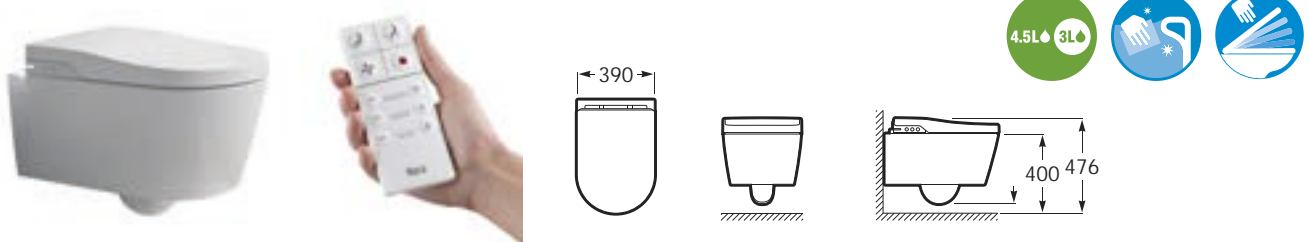

Inspira In-Wash Wall-hung WC

803060002 Rimless WC pan with integrated shower toilet functionality, includes remote control and lateral keypad. Hidden fixations **are included for a seamless look**. Seat is included.