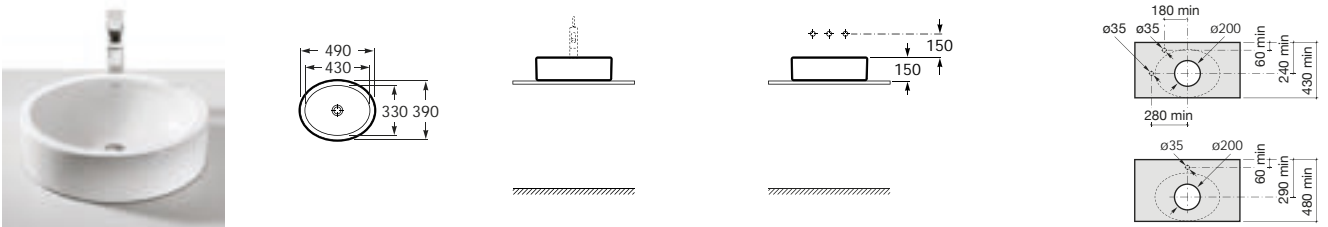

### On countertop basin

32722E000 ⊗ 490 x 390 On countertop basin (no overflow)