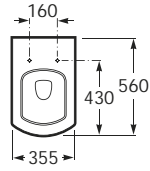

Hall

Wall-hung WC

- 34662E000 Box-rim WC pan
- 80162C004 Lacquered soft-close seat and cover