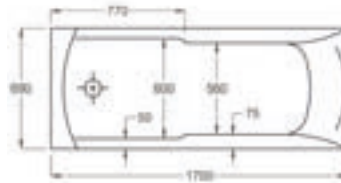

Almeria

024733000 ●● 1700 x 700 With chrome grips Acrylic ECO bath. Supplied with adjustable legs.
Capacity: 130 litres up to overflow

024732000 ●● 1700 x 700 Without grips

See also: Bath wastes - page 481. Bath panel compatibility - page 517.