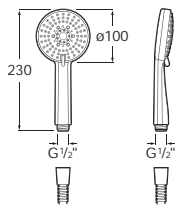

Stella 100/3

3 functions

Rain

Pulse

AquAir

6.00 Litres Max

5B1B03C00 100mm diameter - chrome with 1/2" water connection

Handset with 3 functions: Rain, AquAir and Pulse

Optional:

D50010024 1.5m smooth hose

D50010011 1.7m metallic hose

D50010014 1.5m metallic hose