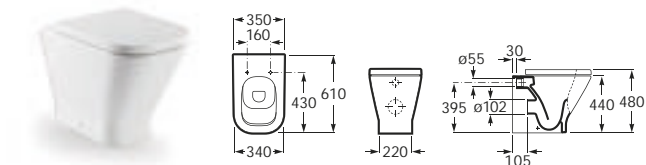

Comfort height back-to-wall WC

34747C00U Box-rim comfort height WC pan with 822503100 floor fixing kit

801472004 Soft-close seat and cover

801470004 Seat and cover

See also: Installation systems for back-to-wall and wall-hung WCs - page 274-276.