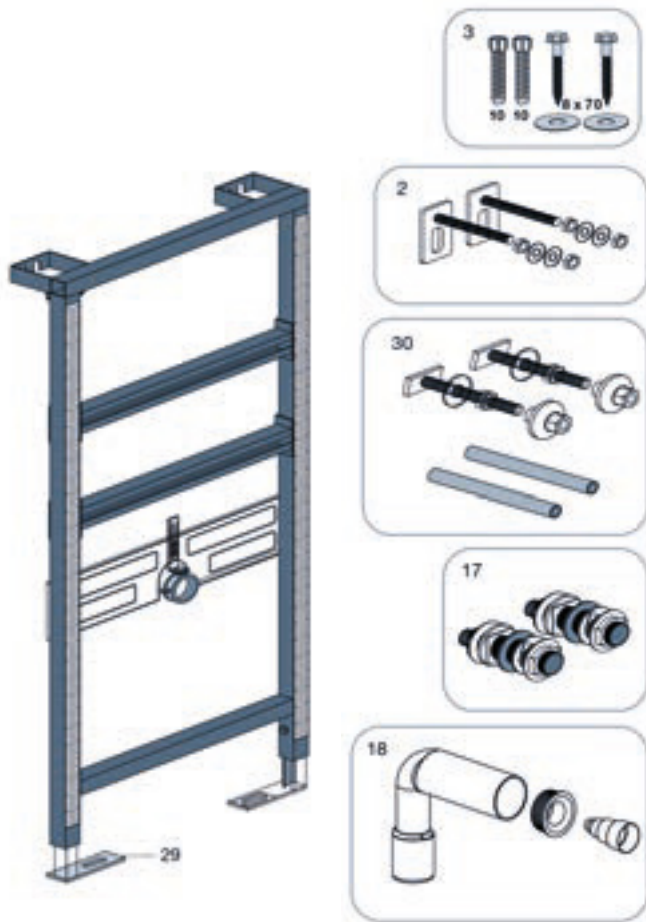

Pro washbasin - 890093000

2	Kit frame wall fixation	V0011800R
3	Kit frame fixation	V0001900R
17	Bulkhead	V0002100R
18	Evacuation elbow	V0002600R
29	Floor fixings	V0004900R
30	Basin fixation	V0002500R

Pro bidet - 890091000