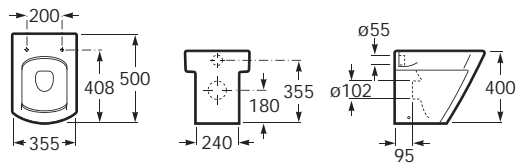

Hall

Back-to-wall WC

347627000 Box-rim WC pan horizontal outlet with V0007600R floor fixing kit

801622004 Lacquered soft-close seat and cover

See also: Concealed cisterns for back-to-wall WCs - page 276. Inspira bathroom collection - page 158-169. Hall bathroom collection - page 170-178.