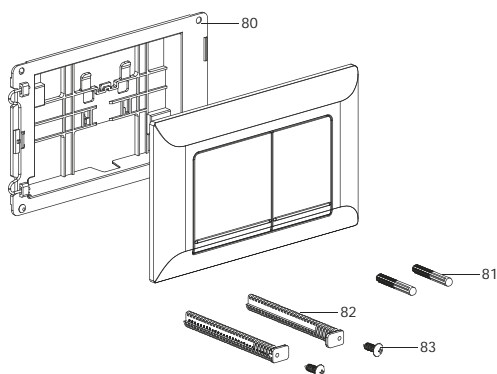

Plate L1 and Plate L2 - Operating Panels

890086001, 890086002, 890086000, 890087001