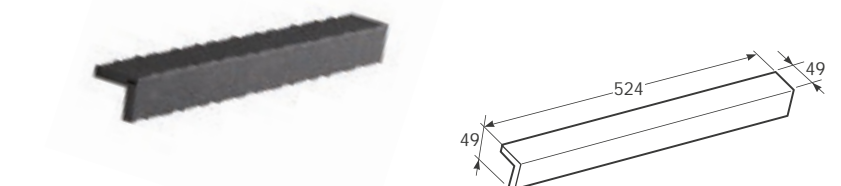

Wall Tile
L5 NERO SHAGREEN R
49 x 49.

49 x 49 x 524 mm

Ref. TJ7TDZ161

	Pieces	Kg	m²
Box:	1	8.0	0.03
	Boxes	Kg	m²
Pallet:	26	239.46	0.67