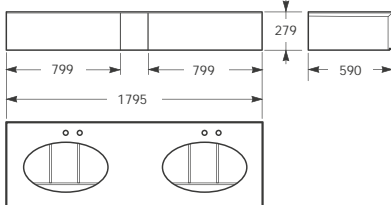

Measurements in mm.

Ref. 8567108.. 1800 mm furniture for two under-counter washbasins

Ref. 8567118.. 1550 mm furniture for two under-counter washbasins

Ref. 8567128.. 1200 mm furniture for single under-counter washbasin

Ref. 8567138.. 1000 mm furniture for single under-counter washbasin

Ref. 8567148.. 820 mm furniture for single under-counter washbasin

19 Silver
20 Greige
21 Nero

1800 mm