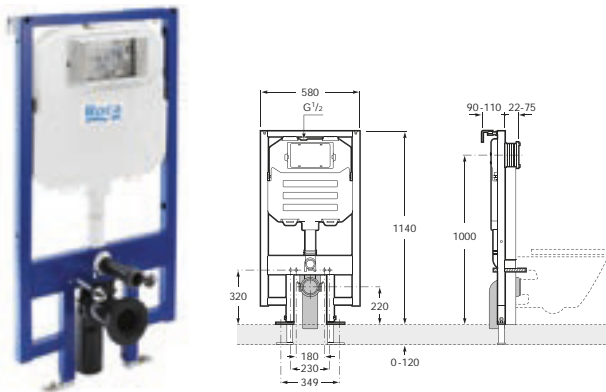

Duplo WC Compact

890080010 Ideal solution for areas with restricted space

- | Minimum installation depth of 90mm
- | Tank thickness of 80mm
- | Suitable for solid or stud wall installation
- | Capable of working on 0.1-10 bar pressure
- | Adjustable legs 0-120mm
- | Cistern is insulated against condensation
- | Includes UK standard outlet pipe
- | Outlet pipe cannot be installed horizontally
- | Pan fixing points of 180mm or 230mm
- | 1/2" water supply connection