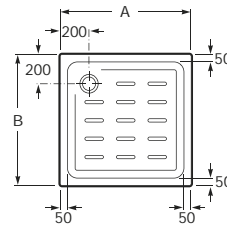

A	B
1000	700
900	750
900	900
800	800
750	750