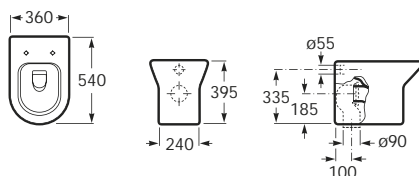

Nexo

Back-to-wall WC

347615000 Box-rim WC pan dual outlet with V0007600R fixing kit

80164B004 Lacquered soft-close seat and cover (top fixing)

801640004 Lacquered seat and cover