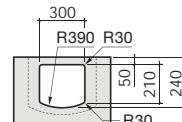

Hall

Wall-hung or on countertop cloakroom basin

327624000 450 x 385 Cloakroom basin with V0007500R fixing kit

Optional:

840597001 Towel rail 220mm