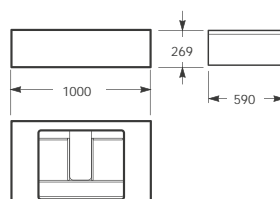

Furniture with soft-close drawer for countertop washbasin.

Material: Lacquered MDF exterior in Greige, Nero or Silver. Dark oak interior finish. Needs to be a solid wall.

Measurements in mm.

Ref. 8567008.. 1800 mm furniture for two 770 mm washbasins

Ref. 8567018.. 1550 mm furniture for two 650 mm washbasins

Ref. 8567028.. 1200 mm furniture for single 770 mm washbasin

Ref. 8567038.. 1000 mm furniture for single 650 mm washbasin

Ref. 8567048.. 820 mm furniture for single 770 mm washbasin

19 Silver
20 Greige
21 Nero

1000 mm