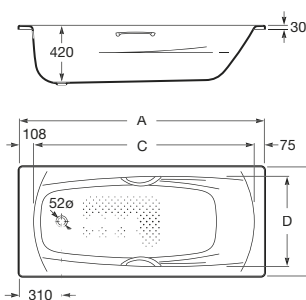

Swing Plus

A	B	C	D	Litres
1800	800	1617	666	240
1700	750	1517	626	215

3.5 mm

2366G3000 ● ● 1800 x 800 3.5mm enamelled steel bath with anti-slip and gripholes.
Capacity: see table

2367G3000 ● ● 1700 x 750

Grips and legset (must be ordered separately):

526804110 Chrome finish grips (internal fixing)

291030000 Type 2 bar legset for Swing

See also: Bath wastes - page 481.