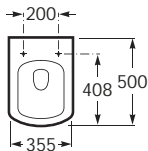

Compact wall-hung WC

- 346627000 Box-rim WC pan
- 801622004 Lacquered soft-close seat and cover