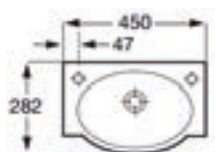

Amaya

Cloakroom basins

475120000 ○ ● 450 x 282 Cloakroom basin with V0007500R fixing kit

475121000 ● ●

331300004 Pedestal

Basins with RH tapholare not compatible with basin mixers featuring cold start function.