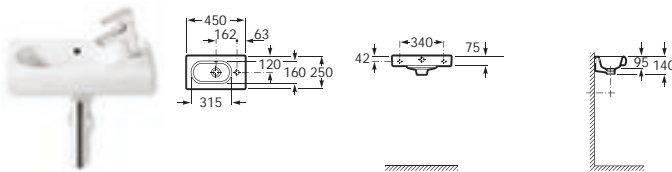

Compact Cloakroom basin

327248000 450 x 250 Basin with 822045400 fixing kit

Basins with RH taphole are not compatible with the basin mixers with cold start function.