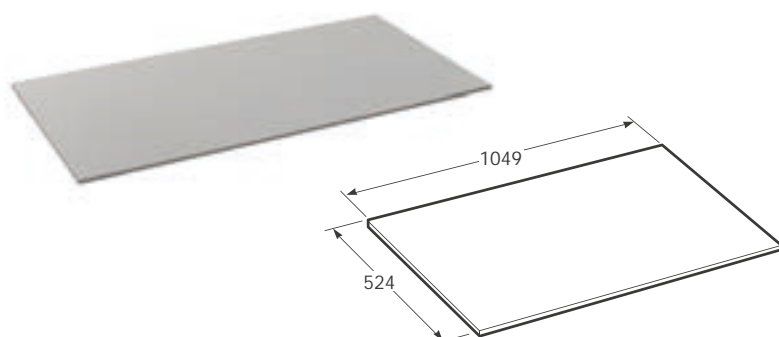

Wall Tile
OFF-WHITE LATTICE R 524 x 1049.

524 x 1049 mm
Ref. TJ7TDK021

	Pieces	Kg	m²
Box:	3	39.9	1.65

	Boxes	Kg	m²
Pallet:	18	769.28	29.68