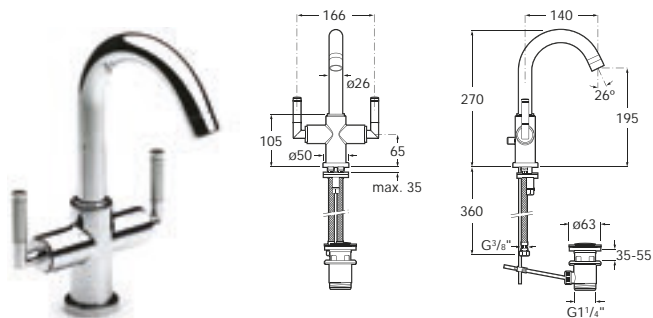

Loft Elite | 1/4" turn

Basin mixers

5A3051C00 Monobloc basin mixer with high swivel spout, aerator, pop-up waste and 3/8" flexible supply hoses