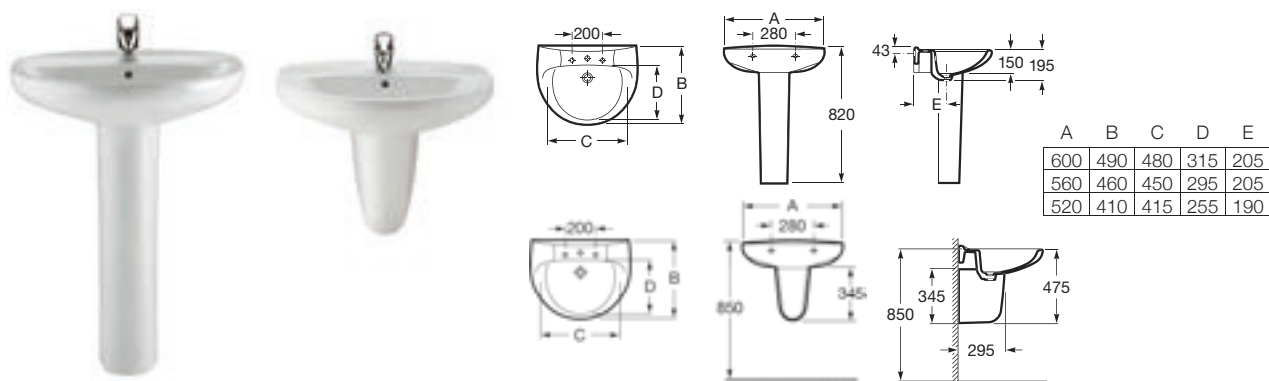

Laura

Wall-hung basins

326392..5	600 x 490	Basin
326393..5	560 x 460	
328396..0	560 x 460	
325394..0	520 x 410	
328398..0	520 x 410	
331300004		Pedestal (white)
331300171		Pedestal (pergamon)
336312..5		Semi-pedestal with V0015900R wall fixing kit
822045500		Basin fixing kit