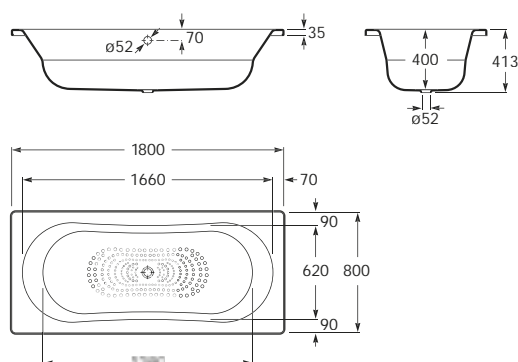

Duo Plus

3.0 mm

221670000 ⊗ 1800 x 800 With anti-slip

221660000 ⊗ 1800 x 800 Without anti-slip

3.0mm enamelled steel bath with sound proof pads.
Capacity: 210 litres up to overflow

Legset (must be ordered separately):

291021000 Type 2 bar legset

See also: Bath wastes - page 481.