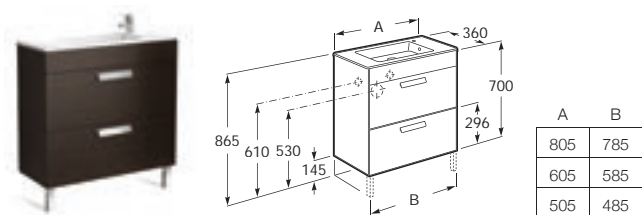

### Compact basin and furniture

855907... 800 (805 x 360) Base unit with two soft close drawers and basin

855905... 600 (605 x 360)

855904... 500 (505 x 360)

Optional:

816757339 145 height Set of two legs

S28LIS000 EU to UK adaptor for space-saving waste