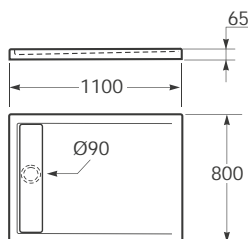

Shower tray 1100 mm, Zero-to-Surface technology.

Material: Fireclay.

90mm waste and trap not included.

1100 x 800 mm   **Ref. 373763...**

- R30 Greige
- R50 Nero
- 910 Off-white
- R60 Shagreen
- 000 White