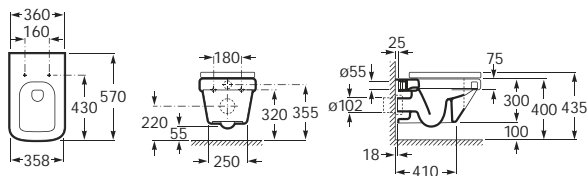

Dama-N

Wall-hung WCs

346787000 Box-rim WC pan

801782004 Lacquered soft-close seat and cover (top fixing)

801780004 Lacquered seat and cover