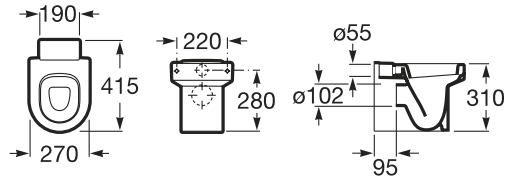

Kids' WC

Happening kids' back-to-wall WC

347115000 Kids' box-rim WC pan horizontal outlet with V0007600R floor fixing kit

801116..4 Seat for Happening kids' WC pan