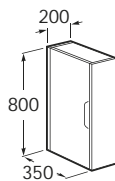

Column unit

856454.. 200 x 800 x 350 Column unit with reversible soft-close door