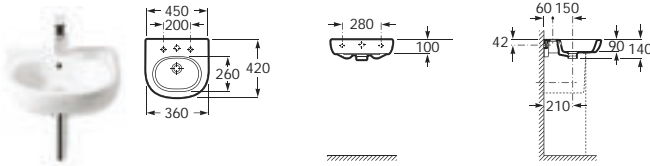

Meridian-N

Cloakroom basin

327245000 450 x 420 Basin with 822045400 fixing kit

337240000 Pedestal

337241000 Semi-pedestal with V0015900R fixing kit