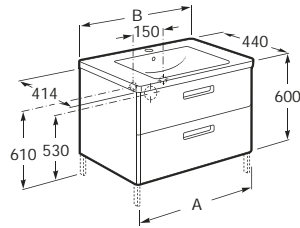

The Gap-N

The Gap-N Unik Basin and Furniture

A	B
777	800
577	600