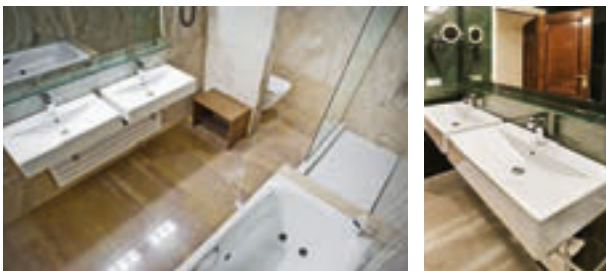

Solutions for hotels:

La Gavina

Installationdate	April, 2012
Location	S'Agaró (Girona), Spain
Type	Hotel *****

The Gavina hotel is a luxury hotel located in S'Agaró, Girona, in the mythic Costa Brava in Catalonia, combining discreet modernity and elegant design with the most exquisite classic ambiance. Built in 1932, it is located between Sant Pol and the Cala de Sa Conca beach. Movie stars, Heads of State and members of distinguished European Royal families have enjoyed the hospitality and comfort of bedrooms and the extraordinary royal suite. The Kanebo Beauty spa and Club are just some of the available privileges for guests.

PrivateRooms	
Hall	Bathroomcollection
Diverta	Basin
Kalahari	Basin
Thesis	Brasswarecollection
Vintage	Showerhead

Arcadia

Installationdate	August, 2010
Location	Bratislava, Slovakia
Type	Hotel *****

The Arcadia hotel is the only 5-star hotel in Bratislava, as well as member of Leading hotels of the World. It is a boutique hotel located in a historical building carefully refurbished constructed just by the walking area in the city center. It has luxury, executive rooms, junior suites, as well as Maisonette rooms and Maisonette deluxe rooms - apartments of two floors with a fireplace.

Privaterooms	
New Classical	Bathroomcollection