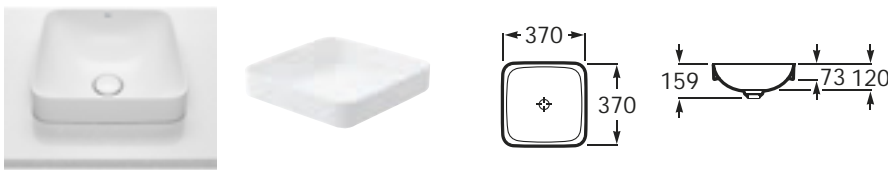

32753R000 ⊗ 370 x 370 Square basin with 72mm fixed open ceramic waste and no overflow