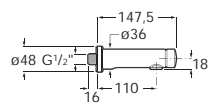

## Basin mixers

**5A4279C00** Self-closing (non-concussive) basin tap with single 1/2" water connection and 3 l/min flow limiter

**Optional:**

**001224567** Thermostatic mixing valve

To achieve a preset water temperature, a thermostatic mixing valve (TMV) is required to mix the hot and cold water supplies