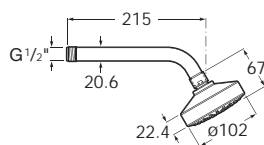

Stella

Stella wall-mounted shower head with 1 function (Rain) and EasyClean nozzles to help prevent limescale build-up

5BH103C00	100mm diameter - chrome with 1/2" water connection, 1 function - rain
5BF103C00	100mm diameter - chrome with 1/2" water connection, 3 functions - rain, aquair and pluse
5B0750C00	Wall fixing kit for Stella shower head - 215mm

See also: Shower accessories - page 478-480. Brassware collections - page 388-481.