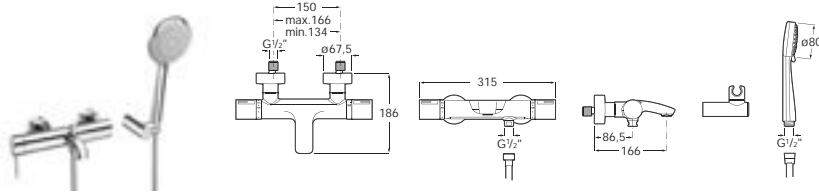

See also: Basin and bidet wastes - page 481. Shower heads, handsets and accessories - page 468-480.

Lanta | Ceramic disc cartridge

Bath-shower mixers

5A0111C00 Wall-mounted bath-shower mixer with automatic diverter with retention, 1.7m flexible shower hose, Sensum round 130mm, 4 function (rain, pulse, aquair, spray) handset and swivel wall bracket