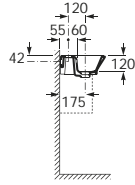

The Gap

Cloakroom basin

A	B	C
450	420	380
400	320	335
350	320	285

327477000	450 x 420	Basin with V0007500R fixing kit
32747K000	450 x 420	
327478000	400 x 320	
327479000	350 x 320	

337470000	Pedestal for 450 basin	
337471000	Semi-pedestal for 450 basin	
337472000	Semi-pedestal for 400 and 350 basins only	

Basins are glazed on three sides