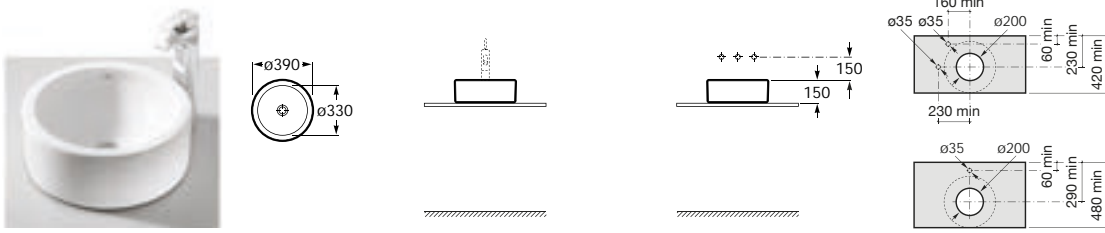

Terra

On countertop basins

32722D000 ⊗ Ø 390 On countertop basin (no overflow)