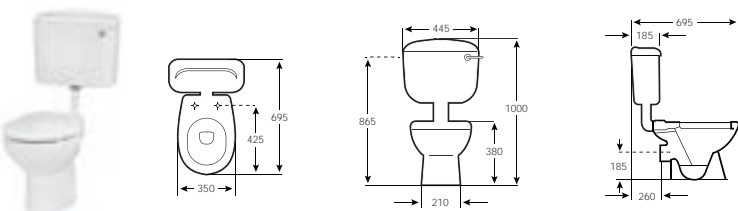

Laura

Low-level WC

344397005	WC pan with floor fixing kit
34130G004	Cistern complete with chrome lever and side supply (SISO)
34130E004	Cistern complete with chrome lever and bottom inlet (BIBO)
8013SC005	Lacquered soft-close seat and cover
8013U0004	Lacquered seat and cover

See also: [Debba bathroom collection - page 218-223](#). [Laura bathroom collection - page 224-237](#).