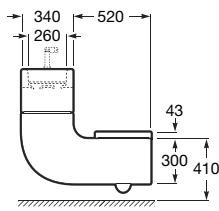

Washbasin and WC

893020001 ● 860 x 500 Basin, Singles-Pro basin mixer, waste, WC with 6/3 litre dual-flush, soft-close seat, wall-hung frame and all fixings and flexible hoses. Features Roca's water reuse technology (water from the basin is filtered and reused to flush the WC). Installation videos and information (including pre-installation) are available at www.uk.roca.com

W+W is the fusion of basin and WC in one single piece. Complemented by the Singles-Pro basin mixer, it is the logical choice when sustainability and excellent design are key.