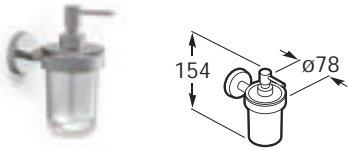

### Screws

Dual installation system  
(includes screws and adhesive pads)

**Twin**

Material: Chrome

**816700001** Robe hook

**816701001** Wall-mounted glass soap dish

**816703001** Wall-mounted soap dispenser