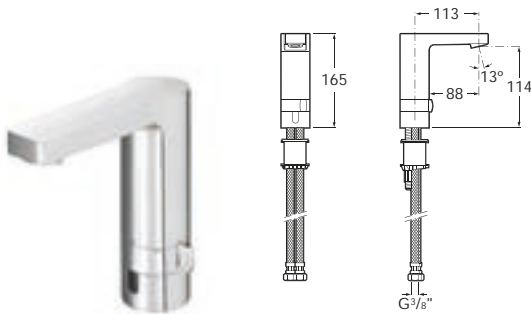

Optional:

001224567 Thermostatic mixing valve

5A5301C00 Electronic monobloc basin mixer with external temperature control and flexible supply connections. Powered by 4 AA alkaline batteries (1.5V LRG)

5A5501C00 Electronic monobloc basin mixer with external temperature control and flexible supply connections. **Mains operated at 230V.** Includes power supply