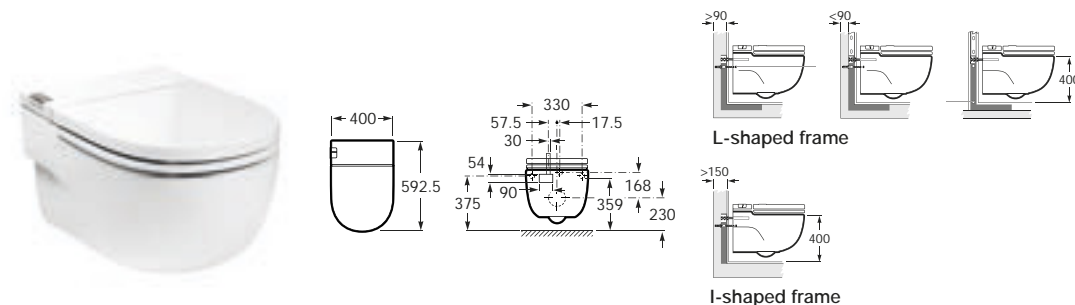

In-Tank wall-hung WC

Wall-hung WC with integrated cistern and 4.5/3 litre dual-flush. Soft-close seat and cover included. Requires electricity for the air pump used in the flushing process. Works on mains pressure only. Installation videos and information (including pre-installation) **are available at** www.uk.roca.com

893301000 Wall-hung WC pan including L-shaped frame (for stud wall installations) with V0009200R fixing kit

893302000 Wall-hung WC pan including I-shaped frame (for solid wall installations) with V0009200R fixing kit