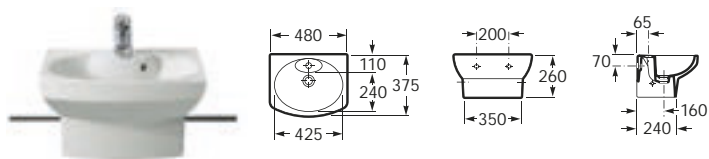

Senso

Cloakroom basin

327514000 480 x 375 Basin with integrated semi pedestal and V0007500R fixing kit

Optional:

840538000 900 Towel rail for semi-pedestal