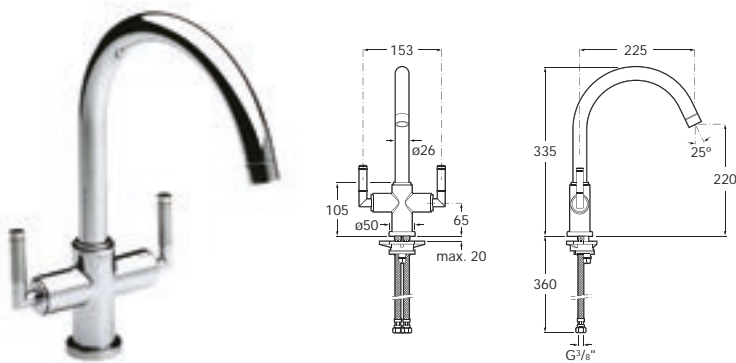

Kitchen mixer

5A8451C00 Monobloc kitchen mixer with high swivel spout, aerator and 3/8" flexible supply hoses

See also: Bidet and bath wastes - page 481. Shower heads, handsets and accessories - page 468-480.