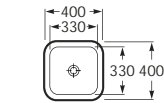

Urban

On countertop basins

32765G00U	⊗	400 x 400	Urban Berlin
32765S00U	⊗	400 x 400	Urban Barcelona
32765U00U	⊗	400 x 400	Urban New York
32765H00U	⊗	400 x 400	Urban Shanghai
32765R00U	⊗	400 x 400	Urban Rio de Janeiro
32765L00U	⊗	400 x 400	Urban London

Please Note: A plain version of this basin is available in the Khroma collection (page XXX)