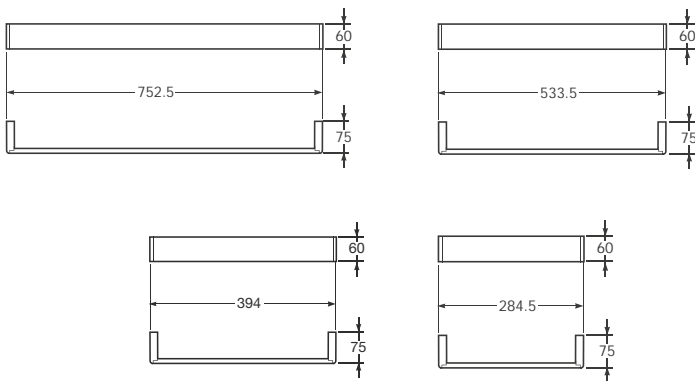

Wall mounted towel rail.

Material: Chrome plated brass and brushed chrome PVD plated brass (for Greige and Nero finishes).

Measurements in mm.

752.5 x 75 mm   Ref. 8164570..

533.5 x 75 mm   Ref. 8164560..

394 x 75 mm   Ref. 8164550..

284.5 x 75 mm   Ref. 8164540..

01 Chrome

39 Nero

40 Greige