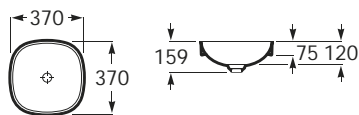

In countertop basins - made from FINECERAMIC®

32752R000 ⊗ 370 x 370 Round basin with 72mm fixed open ceramic waste and no overflow