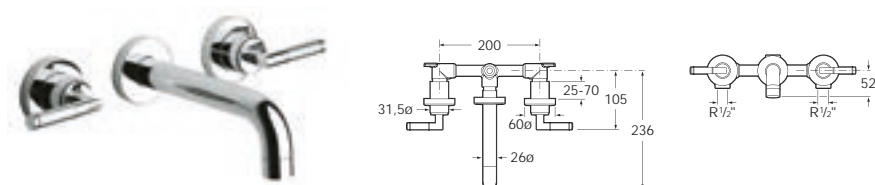

5A4751C00 Wall-mounted 3-hole basin mixer with aerator, 236mm spout and 1/2" water connection

See also: [Basin wastes - page 481.](#)