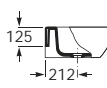

Trough basin

A
1000
600

368PB8000 ⊗ 1000 x 450 Basin for public spaces with 822045400 fixing kit (no overflow)

368PB9000 ⊗ 600 x 450

See also: [Basin wastes - page 481.](#)