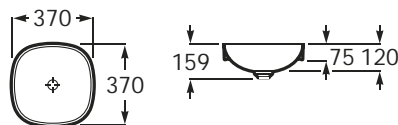

32750R000 ⊗ 370 x 370 Soft basin with 72mm fixed open ceramic waste and no overflow