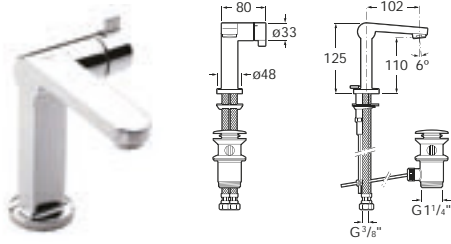

Singles Pro | Joystick technology

Basin mixers

5A3036C00 Progressive cartridge basin mixer with 9 l/min flow limiter, aerator, pop-up waste and 3/8" flexible supply hoses