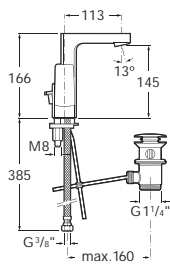

5A3401C00 Extended monobloc basin mixer with 8 l/min flow limiter, aerator, pop-up waste and 3/8" flexible supply hoses