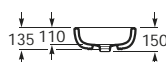

# Khroma

On countertop basins

327655000 ⊗ 750 x 400

327653000 550 x 405

327654000 ⊗ 400 x 400

See also: Brassware section - page 388-481. Bottle traps and Basin wastes - page 481.

Dimensions in mm Due to manufacturing processes, all dimensions of ceramic components are approximate.