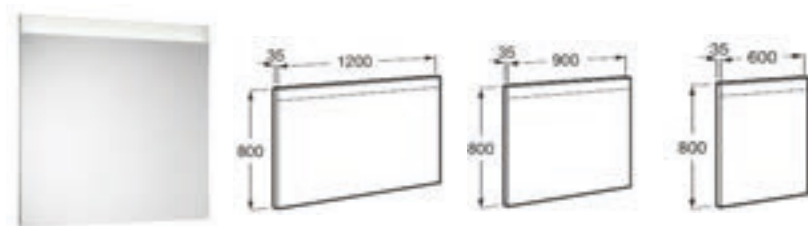

### Mirrors

812262000 1200 x 800 Basic LED mirrors  
 Feature upper LED lights. Requires mains connection  
 812259000 900 x 800  
 812257000 600 x 800

812268000 1200 x 800 Comfort LED mirrors  
 Feature upper and lower LED lights, a demister and an automatic sensor. Requires mains connection  
 812265000 900 x 800  
 812263000 600 x 800