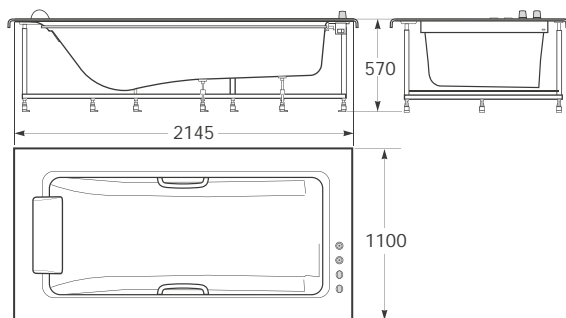

Built-in bathtub 2145 x 1100 mm with deck mounted thermostatic faucet, aperture to fill bathtub and overflow both hidden on the inside perimeter (Hide-Flow), brass handles and a soft headrest.

Material: Reinforced acrylic. Chrome plated brass and chrome plated brass with PVD for faucets and handles in Greige and Nero finishes.

2145 x 1100 mm

Ref. 248201...

- R3C Greige + Greige handles + Greige faucet
- R5G Nero + Nero handles + Nero faucet
- 911 Off-white + Chrome handles + Chrome faucet
- R6C Shagreen + Greige handles + Greige faucet
- 001 White + Chrome handles + Chrome faucet