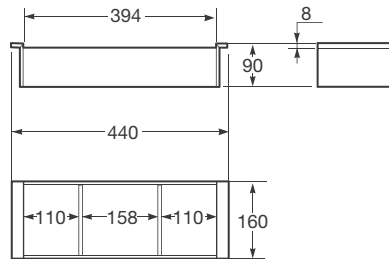

Interior container with 3 compartments,
for lower drawer only.
Finish: Dark oak.

440 x 160 x 90 mm   Ref. 856540128