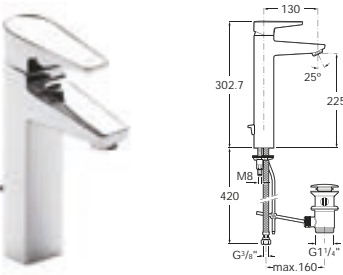

5A3431C00 Extended monobloc basin mixer with aerator, pop-up waste and 3/8" flexible supply hoses