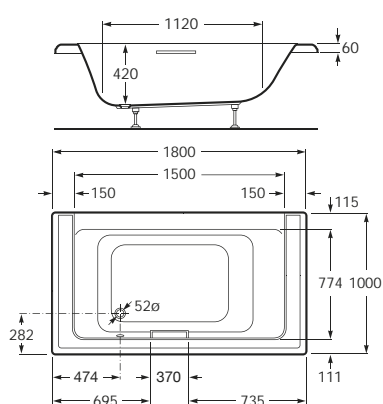

New Classical

247552001 ⊗ 1800 x 1000 Acrylic bath with chrome and adjustable legs. Capacity: 250 litres up to overflow