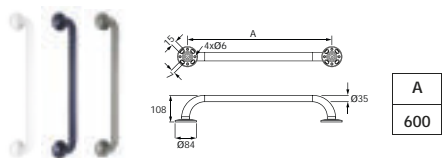

**Individual grab rails - 600mm**

- 001110015      White 600mm

---

- 001110017      Blue 600mm

---

- 001110019      Grey 600mm

This setting requires five 600mm grab rails.

**Individual hinged grab rails - 800mm**