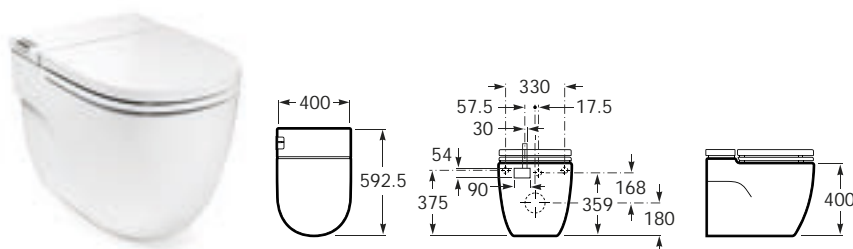

In-Tank

In-Tank back-to-wall WC

893303000 Back-to-wall WC with integrated cistern and 4.5/3 litre dual-flush. Soft-close seat and cover included. Requires electricity for the air pump used in the flushing process. Works on mains pressure only. Installation videos and information (including pre-installation) **are available at** www.uk.roca.com