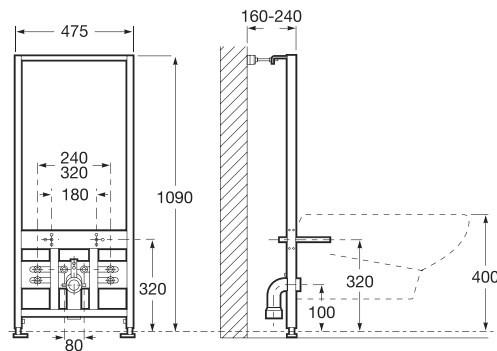

Duplo bidet support. Not compatible with built-in cabinets.

1090 x 475 x 160-240 mm

Ref. 890041000

Basic Frame.

Supporting frame for bidet compatible with built-in cabinets

Ref. 822091001