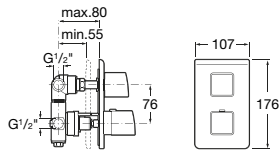

Thesis | Ceramic disc cartridge

5A2850C00 1/2" built-in thermostatic bath-shower mixer with diverter-flow regulator for the two top outlets and interior free outlet with 1/2" water connection

According to the type of installation, a stopcock will have to be fitted.