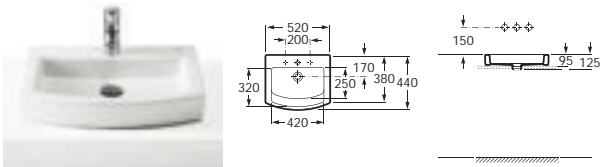

On countertop basins

327882000 520 x 440 Basin glazed on all 4 sides (no overflow)

327882CT0 520 x 440

See also: Brassware section - page 388-481. Bottle traps and Basin wastes - page 481.

Dimensions in mm Due to manufacturing processes, all dimensions of ceramic components are approximate.

○ Basins with pre-punched (countersunk) holes can have these drilled to suit the number of tapholes required. Please specify at the time of ordering the quantity and handling of any tapholes required - Code: 000001030 ● Pierced taphole