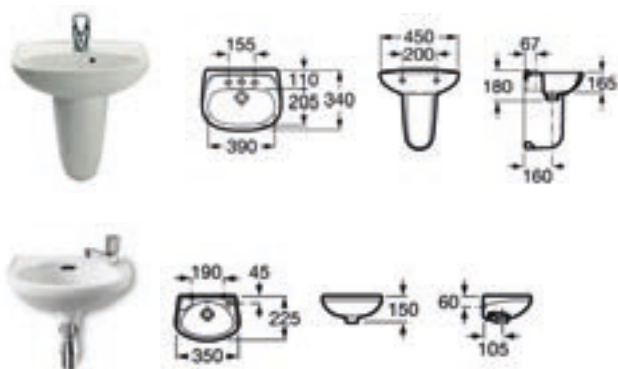

Cloakroom basins

325314..5	450 x 340	Basin
325315..0	450 x 340	
325316005	350 x 225	Right-hand taphole only
335323..5		Semi-pedestal with V0015900R wall fixing kit (only compatible with 450 basin)