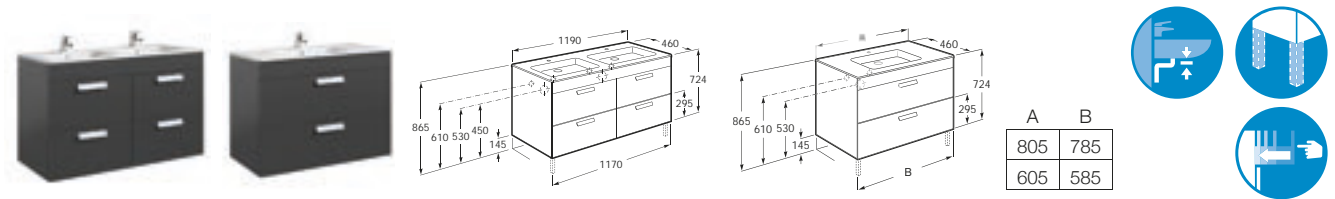

### Standard basin and furniture

<b>856831...</b>	1190 x 460	Base unit with four soft-close drawers for double basin
<b>32799A000</b>	1200 (1190 x 460)	Double basin (one taphole per bowl)
<b>856828...</b>	805 x 460	Base unit with two soft-close drawers for single basin
<b>32799C000</b>	800 (805 x 460)	Basin
<b>856826...</b>	605 x 460	Base unit with two soft-close drawers for single basin
<b>32799E000</b>	600 (605 x 460)	Basin
Optional:		
<b>816757339</b>	145 height	Set of two legs
<b>S28LIS000</b>		EU to UK adaptor for space-saving waste