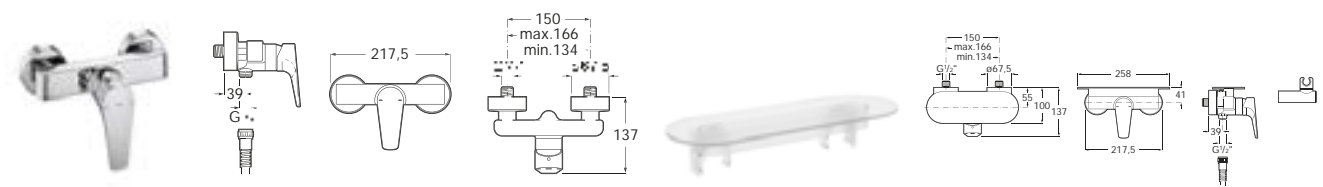

5A2090C00 Wall-mounted shower mixer with 1.5m flexible shower hose, handset and swivel bracket

Optional:

D50010022 Easy Fix Kit (for installing bar shower valve to pipework)

5B4961TP0 Shelf for wall-mounted shower mixer