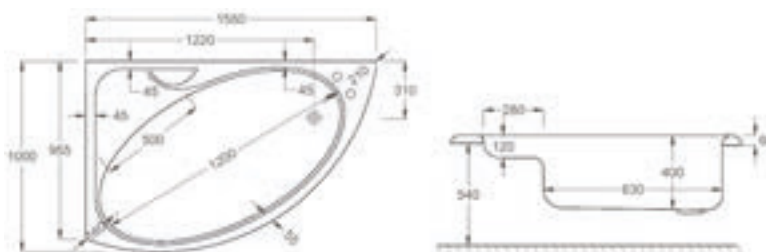

Right-hand

023155000 ● ● 1550 x 950 Left-hand Acrylic corner bath. Supplied with adjustable legs.
Capacity: 190 litres up to overflow

023156000 ● ● 1550 x 950 Right-hand

Optional Accessories:

023157000 1562 x 1005 Reversible panel (bath dimensions including panel are 1562 x 1005)