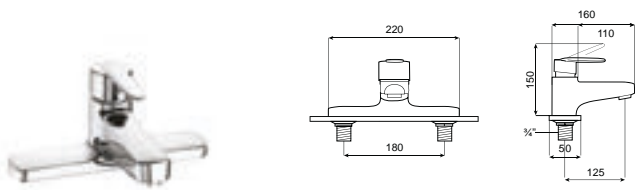

Vectra | Ceramic disc cartridge

5A1861C00 Deck-mounted bath-shower mixer with 1.7m flexible shower hose, handset and swivel wall bracket

5A1961C00 Deck-mounted bath filler

5A0661C00 1/2" built-in bath-shower mixer with automatic diverter