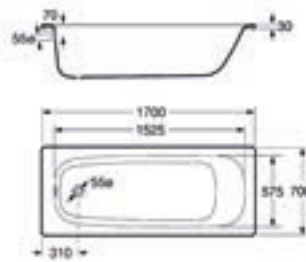

Contesa ECO

2.0 mm

130 Capacity to overflow (litres)

2215K3000	● ●	1700 x 700	2.0mm enamelled steel bath with reduced height for reduced water capacity (130 litres up to overflow)
221572000	⊗	1700 x 700	

Legsets (must be ordered separately):

033570000	Type 1 cradle legset for 700 width baths
291021000	Type 2 bar legset
291028000	Bolt on legset

Optional Accessories:

015170000	Low height front panel (430 high)
015070000	Low height end panel (430 high)

See also: Bath wastes - page 481.