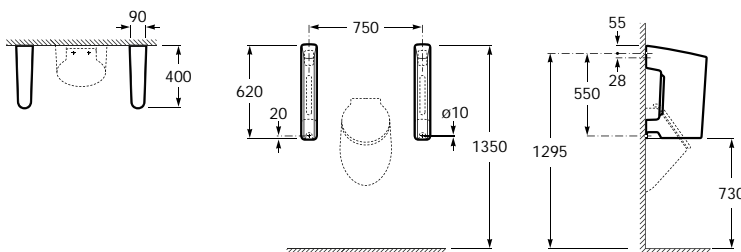

387091000 Urinal divider. Includes wall fixings