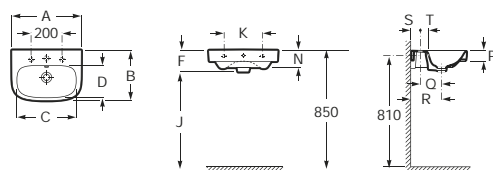

Debba

Cloakroom basins

A	B	C	D	F	J	K	N	P	Q	R	S	T
450	370	385	235	160	690	250	135	80	140	200	60	60
400	320	340	200	140	710	200	105	80	115	170	55	45
350	300	295	180	140	710	200	100	80	115	170	55	45

32599700U	450 x 370	Basin with V0007500R fixing kit
325997001	450 x 370	
32599800U	400 x 320	
325999000	350 x 300	
33599000U		Pedestal for 450 basin
337992000		Semi-pedestal for 450 basin with V0015900R fixing kit