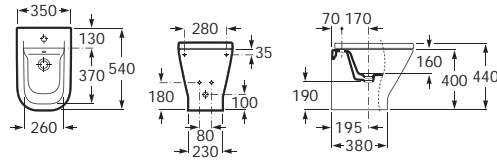

The Gap

Floor-standing bidets

357477000 Floor-standing over-rim bidet with 822503100 floor fixing kit (moulded back-to-wall)

806472004 Soft-close bidet cover

806470004 Bidet cover

Bidet cover must be fitted before installation of the bidet.