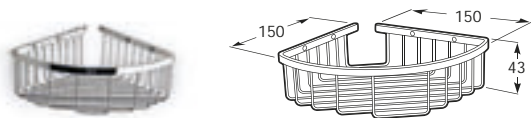

816401001 150 x 150mm wall-mounted corner container