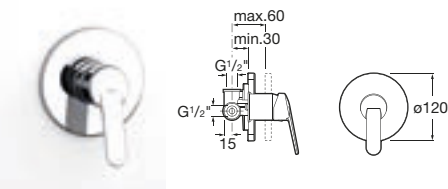

5A2225C00 1/2" built in bath or shower mixer and 1/2" water connection