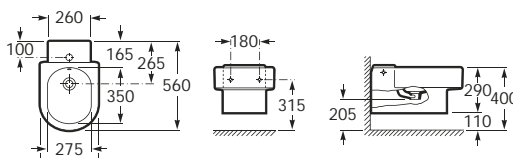

Happening

Wall-hung WC pan

346567000 Box-rim WC pan

801562004 Lacquered soft-close seat and cover