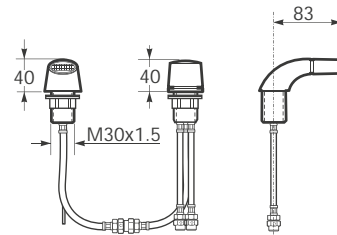

Single side lever bidet faucet for 30.5 mm, hidden under bidet cover, Hide-Tap technology.

Material: Chrome plated brass and brushed chrome PVD plated brass (for Greige and Nero finishes).

40 x 83 mm Ref. 5A6076...

VC0 Greige

VG0 Nero

C00 Chrome