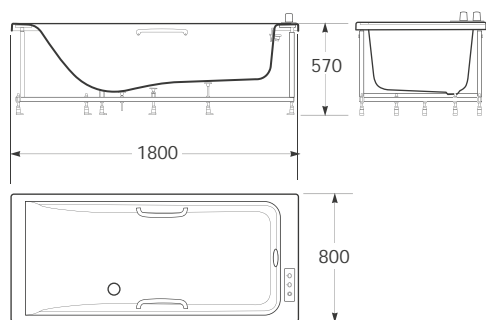

Under-mount bathtub 1800 x 800 mm with deck mounted thermostatic faucet, bath filler with pop up waste and overflow and brass handles.

Material: Reinforced acrylic. Chrome plated brass and chrome plated brass with PVD for faucets and handles in Greige and Nero finishes.

1800 x 800 mm

Ref. 248263...

- R3C Greige + Greige handles + Greige faucet
- R5G Nero + Nero handles + Nero faucet
- 911 Off-white + Chrome handles + Chrome faucet
- R6C Shagreen + Greige handles + Greige faucet
- 001 White + Chrome handles + Chrome faucet