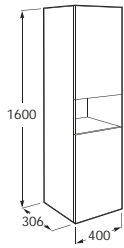

Heima

Column unit

856913... 1600 x 400 Column unit with two reversible soft-close doors