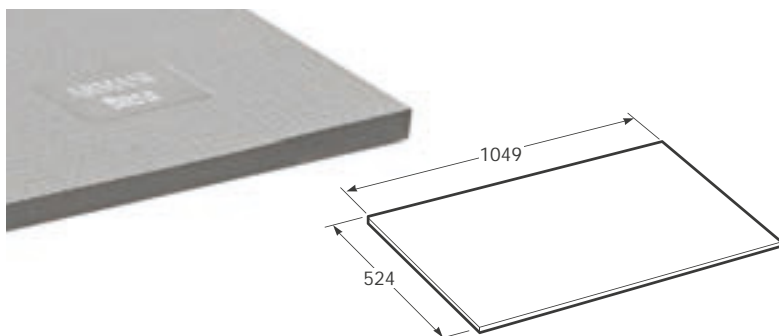

Wall Tile
OFF-WHITE LATTICE LOGO.

524 x 1049 mm
Ref. TJ6TDK021

	Pieces	Kg	m²
Box:	1	13.7	0.55

	Boxes	Kg	m²
Pallet:	10	154.00	5.50