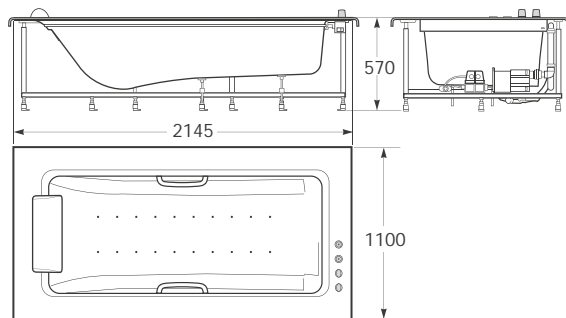

Built-in bathtub 2145 x 1100 mm with Soft-Air massage, water chromotherapy, deck mounted thermostatic faucet, aperture to fill bathtub and overflow both hidden on the inside perimeter (Hide-Flow), brass handles and a soft headrest.

Material: Reinforced acrylic. Chrome plated brass and chrome plated brass with PVD for faucets and handles in Greige and Nero finishes.

2145 x 1100 mm

Ref. 248200...

- R3C Greige + Greige handles + Greige faucet
- R5G Nero + Nero handles + Nero faucet
- 911 Off-white + Chrome handles + Chrome faucet
- R6C Shagreen + Greige handles + Greige faucet
- 001 White + Chrome handles + Chrome faucet