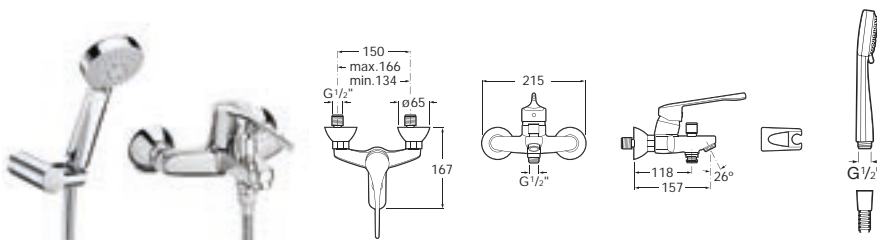

### Bath-shower mixers

5A0123C02 Wall-mounted bath and shower mixer with automatic diverter with retention, 1.7m flexible shower hose, handset and swivel wall bracket

5A2023C02 Wall-mounted shower mixer, 1.7m flexible shower hose, handset and swivel wall bracket