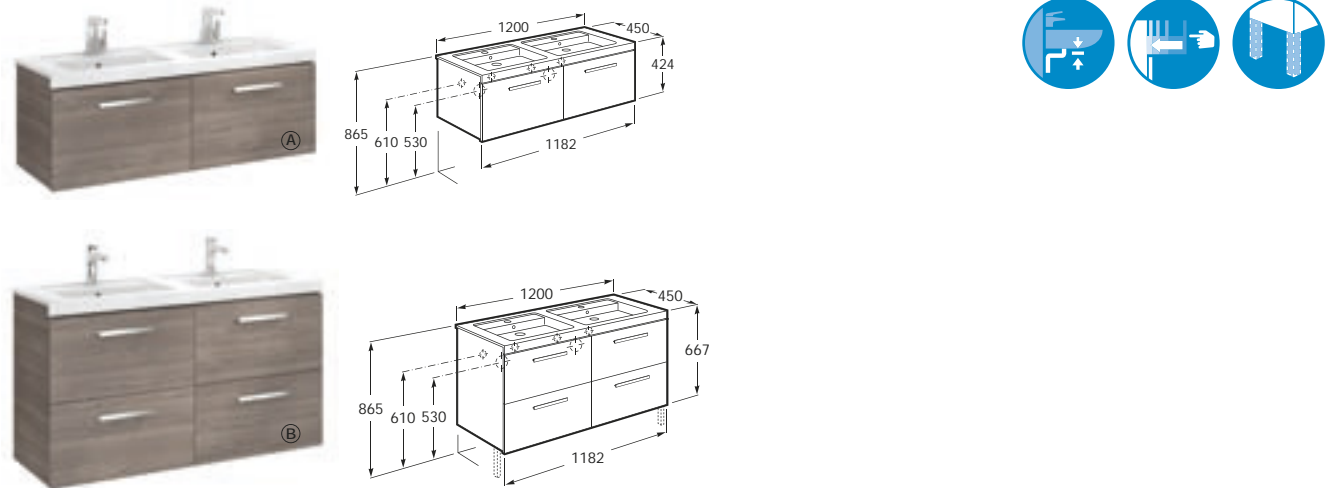

Base units to suit 1200 basin

856879... (A) 590 x 450 Left-hand base unit with one soft-close drawer and hidden internal drawer

856880... (A) 590 x 450 Right-hand base unit with one soft-close drawer and hidden internal drawer

856885... (B) 590 x 450 Left-hand base unit with two soft-close drawers and hidden internal drawer

856886... (B) 590 x 450 Right-hand base unit with two soft-close drawers and hidden internal drawer

Optional:

816760001 400mm towel rail for either side of furniture

816764339 180 height Optional legs (pair) to be used with 4 drawer unit only

S28LIS000 EU to UK adaptor for space-saving waste

The leg set is only compatible with the four drawer unit as per the above line drawings