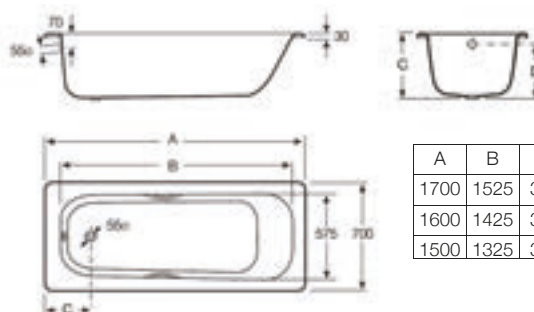

Carla

A	B	C	Litres
1700	1525	310	195
1600	1425	310	180
1500	1325	310	165

2.0 mm

2374L3000	● ●	1700 x 700	With anti-slip	2.0mm enamelled steel bath with gripholes. Capacity: see table
2374M3000	● ●	1700 x 700	Without anti-slip	
2374L2000	⊗	1700 x 700	With anti-slip	
2374M2000	⊗	1700 x 700	Without anti-slip	
2375L3000	● ●	1600 x 700	With anti-slip	
2375M3000	● ●	1600 x 700	Without anti-slip	
2376L3000	● ●	1500 x 700	With anti-slip	
2376M3000	● ●	1500 x 700	Without anti-slip	

Grips and legsets (must be ordered separately):

031003014	Chrome finish grips (internal fixing)
033570000	Type 1 cradle legset for 700 width baths
291021000	Type 2 bar legset
291028000	Bolt on legset