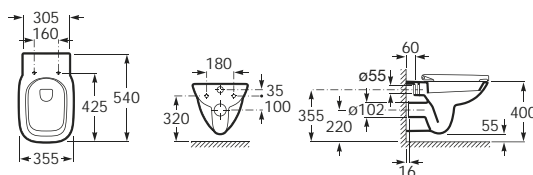

346997000	Open-rim WC pan includes distributor mounted to pan
801992004	Lacquered soft-close seat and cover (top fixing)
801990004	Lacquered seat and cover with stainless steel hinges