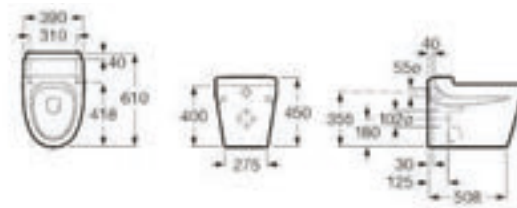

Khroma

Back-to-wall WC

347657000 Box-rim WC pan dual outlet with V0007600R floor fixing kit

801652... Lacquered soft-close seat and cover. Finished in Ice White (lacquered) or Passion Red (cushioned with antibacterial Roca Soft Texture)

Khroma Finishes

004 Ice white

F3T Passionred

See also: Concealed cisterns for back-to-wall WCs - page 276. Element bathroom collection - page 140-144. Khroma bathroom collection - page 145-149.

Dimensions in mm

Substitute ... in the reference with the code for the chosen colour
004 Ice White
F3T Passion Red

Due to manufacturing processes, all dimensions of ceramic components are approximate.