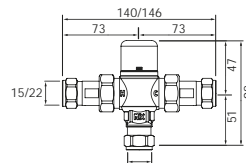

Avant

Basin mixers

5A4279C00 Self-closing (non-concussive) basin tap with single 1/2" water connection and 3 l/min flow limiter

Optional:

001224567 Thermostatic mixing valve

To achieve a preset water temperature, a thermostatic mixing valve (TMV) is required to mix the hot and cold water supplies