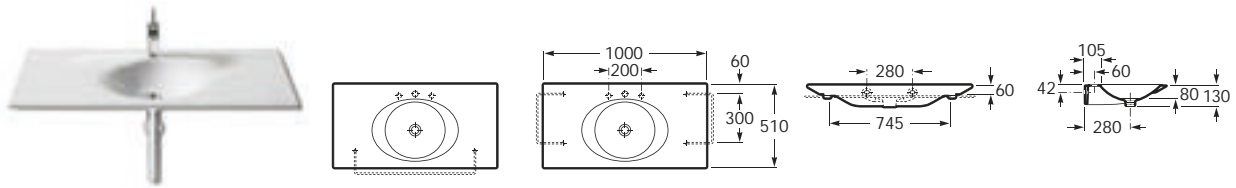

Kalahari

Wall-hung basin

327897000 ○●○ 1000 x 510 Basin with V0007500R fixing kit (no overflow)

Optional:

840523001 Side towel rail 300mm

840666001 Front towel rail

The front towel rail are incompatible with the side towel rails