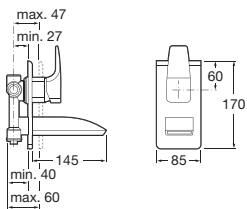

5A4750C00 Wall-mounted single-lever basin mixer with 8 l/min flow limiter (excludes waste)