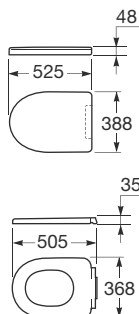

Soft close cover and seat for wall hung WC.

Material: Bakelite.

525 x 388 x 48 mm

Ref. 801762...

R34 Greige
R54 Nero
914 Off-white
R24 Shagreen-T
004 White