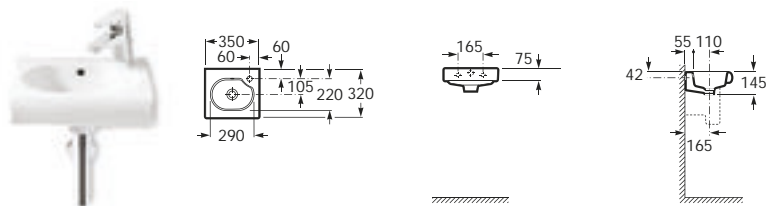

327249000 350 x 320 Basin with 822045400 fixing kit

337242000 Semi-pedestal with V0015900R fixing kit

If basins with a side taphole are installed with the semi-pedestal, it is not possible to install a basin mixer with pop-up waste.
Basins with RH taphole are not compatible with the L20 basin mixers.

See also: Brassware section - page 388-481. Bottle traps and Basin wastes - page 481.

Dimensions in mm Due to manufacturing processes, all dimensions of ceramic components are approximate.

○ Basins with pre-punched (countersunk) holes can have these drilled to suit the number of tapholes required. Please specify at the time of ordering the quantity and handling of any tapholes required - Code: 000001030

● Pierced taphole