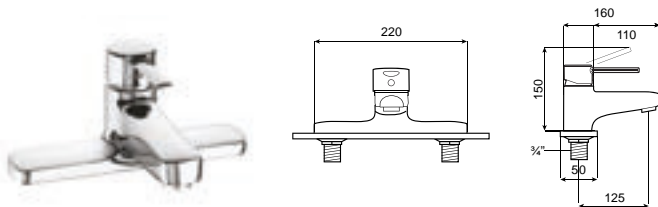

5A1960C00 Deck-mounted bath filler