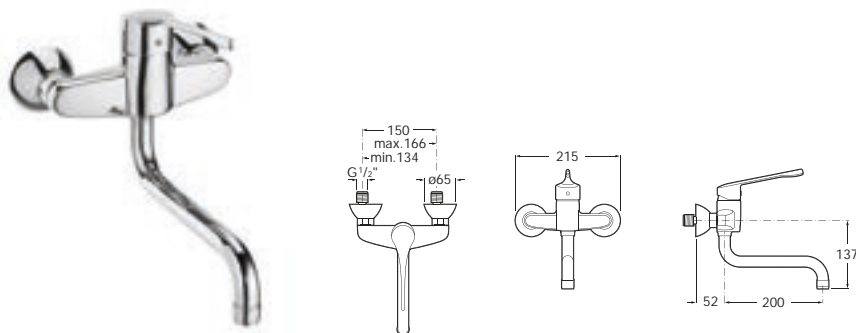

5A7623C00 Wall-mounted basin mixer with low swivel spout, aerator and flexible supply connections