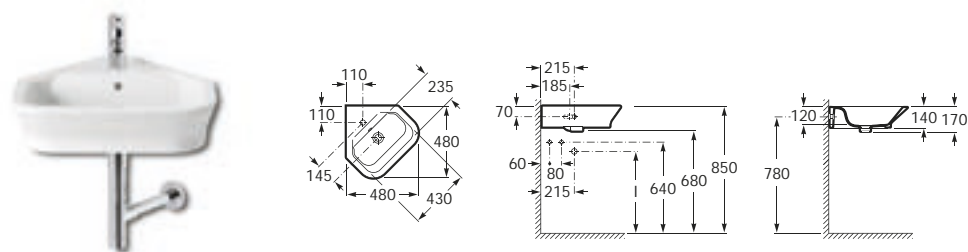

Corner basin

32747R000	480 x 480	Basin with V0007500R fixing kit

See also: Brassware section - page 388-481. Bottle traps and Basin wastes - page 481.

Dimensions in mm Due to manufacturing processes, all dimensions of ceramic components are approximate.

○ Basins with pre-punched (countersunk) holes can have these drilled to suit the number of tapholes required. Please specify at the time of ordering the quantity and handling of any tapholes required - Code: 000001030

● Pierced taphole