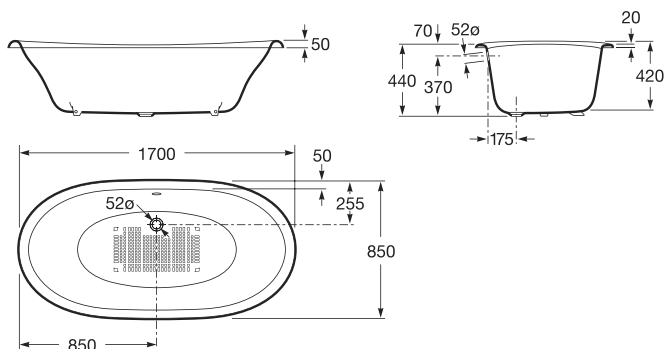

Eliptico

233650007 ⊗ 1700 x 850 Oval bath in enamelled cast-iron with White exterior and anti-slip.
Capacity: 222 litres up to overflow

The Eliptico bath is available in White and the following five exterior colours:

Please note: Legsets and waste are sold separately