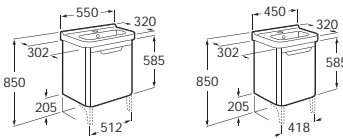

Dama-N

Compact wall-hung basins

327787000	550 x 320	Basin with V0007500R fixing kit
327789000	450 x 320	

Base units for compact wall-hung basins

	Base units:	Basins:	
856617...	512 x 585 x 302	550 basin	Right-hand opening
856622...	512 x 585 x 302	550 basin	Left-hand opening
856619...	418 x 585 x 302	450 basin	Right-hand opening
856624...	418 x 585 x 302	450 basin	Left-hand opening

Base unit with one soft-close door for 550 and 450 compact wall-hung basins. Includes space-saving waste. Basin to be ordered separately

Optional:

816560002	205 height	Optional legs (pair)
S28LIS000		EU to UK adaptor for space-saving waste