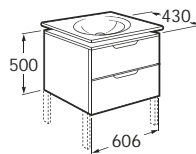

Base unit to suit 600 basin

856450.. 606 x 430 Base unit to suit 650 basin with two soft-close drawers. Includes two organiser boxes

Optional:

816406001 290 height Optional legs (pair)

S28LIS000 EU to UK adaptor for space-saving waste

The wash-basins are provided with 4 side housings for a Towel rail. The front towel rails are incompatible with the side towel rails. Please note that towel rails are not compatible if the basin is installed with the complementary furniture.