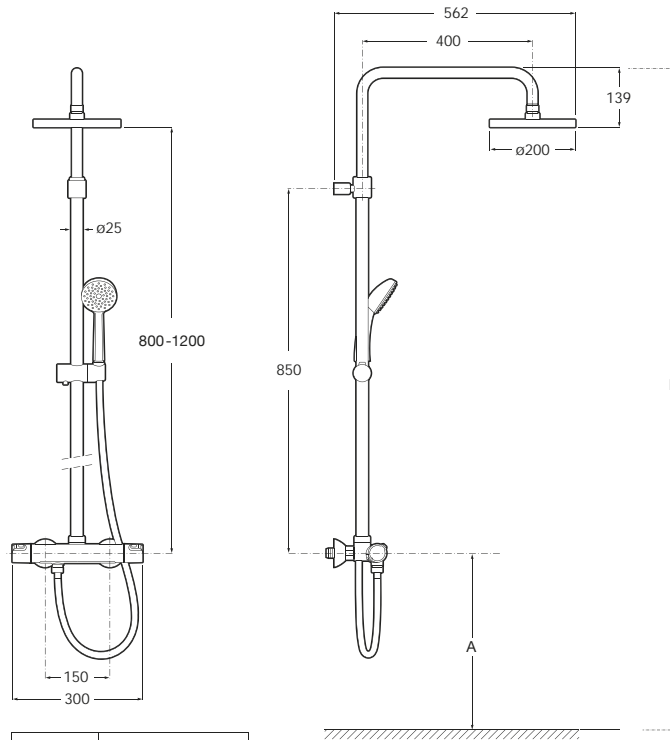

A	B
900	1700 - 2100
1000	1800 - 2200
1100	1900 - 2300
1200	2000 - 2400

5A2018C00 Thermostatic shower column with adjustable installation height and swivelling shower head

General features

- Thermostatic
- Adjustable installation height
- 100/1 handset - rain
- Rain effect overhead shower rose
- Chrome finish

See also: Shower trays - page 534-543. Shower tray wastes - page 481.