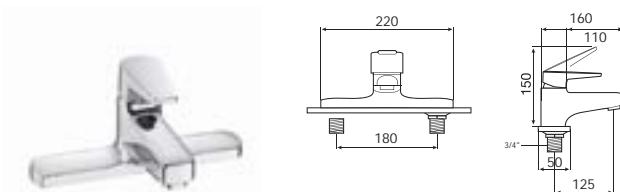

5A1931C00 Deck-mounted bath filler

See also: Bath wastes - page 481. Shower heads, handsets and accessories - page 468-480.