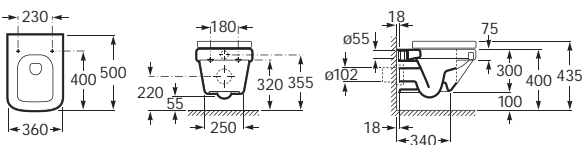

346788000 Compact box-rim WC pan

80178C004 Lacquered soft-close seat and cover (top fixing)

80178B004 Lacquered seat and cover