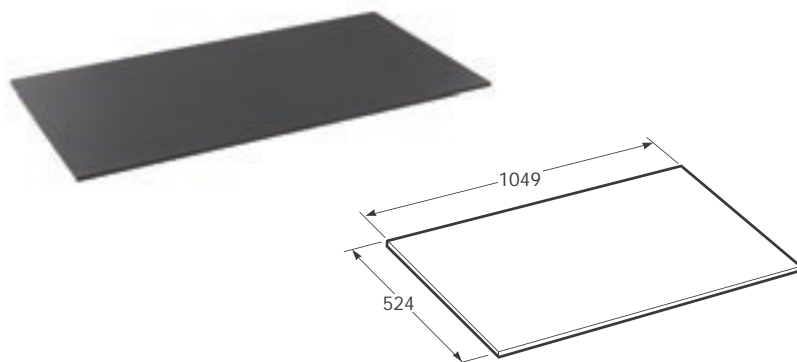

Floor Tile
NERO MATT R 524 x 1049.

524 x 1049 mm
Ref. TJT7DK161

	Pieces	Kg	m²
Box:	3	41.1	1.65

	Boxes	Kg	m²
Pallet:	18	769.28	29.68