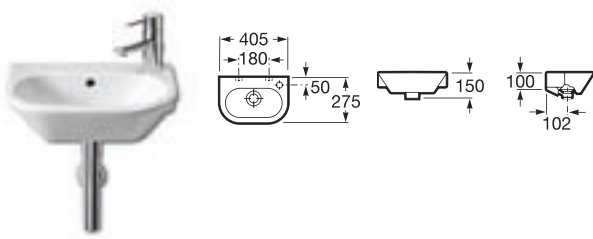

Nexo

327645000 405 x 275 Basin with V0007500R fixing kit

Basins with RH taphole not compatible with the L20 basin mixers.