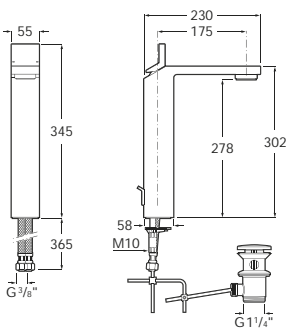

5A3410C00 Extended monobloc basin mixer with 7 l/min flow limiter, aerator, pop-up waste and 3/8" flexible supply hoses