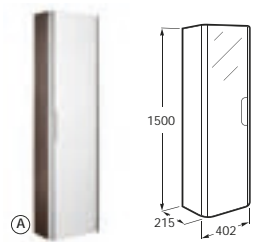

Column units

Left-hand

Right-hand