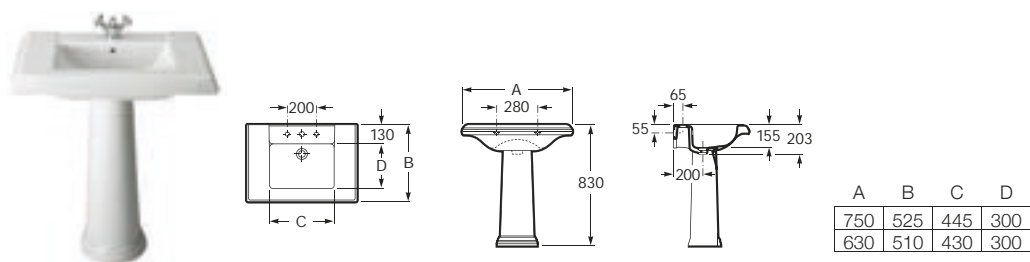

### Wall-hung basins

327490000 750 x 525 Basin with V0007500R fixing kit

327491000 630 x 510

337490000 Pedestal

See also: Brassware section - page 388-481. Bottle traps and Basin wastes - page 481.

Dimensions in mm Due to manufacturing processes, all dimensions of ceramic components are approximate.