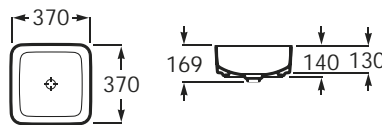

327502000 ⊗ 370 x 370 Soft basin with 72mm fixed open ceramic waste and no overflow

327500000 ⊗ 500 x 370 Soft basin with 72mm fixed open ceramic waste and no overflow

327532000 ⊗ 370 x 370 Square basin with 72mm fixed open ceramic waste and no overflow