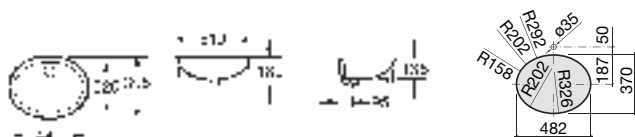

Neo Selene

Under countertop basin

322307..0 ⊗ 510 x 395 (482 x 370) Under countertop basin with 527004614 fixing kit

A cut-out template is included on the packaging

See also: Brassware section - page 388-481. Bottle traps and Basin wastes - page 481.

Dimensions in mm

Substitute ... in the reference with the code
for the chosen colour:
00 White
17 Pergamon (special order only)

Due to manufacturing processes, all dimensions of ceramic components are approximate. ⊗ No tapholes