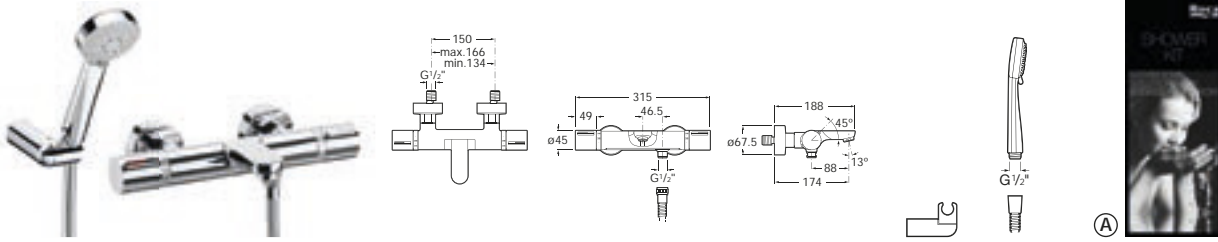

T-1000

Bath-shower mixers

5A1109C00 Wall-mounted thermostatic bath-shower mixer with diverter-flow regulator, Stella 80/3 handset, 1.7m flexible hose, swivel wall bracket and 1/2" water connection

Optional:

D50010022 Easy Fix Kit (for installing bar shower valve to pipework)

D50010009 Pillars (allowing product to be deck-mounted)