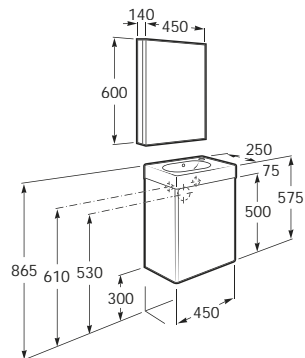

Basin, furniture and mirrored cabinet

855866... ● 450 x 250 Basin, base unit with reversible soft-close door and mirrored cabinet with reversible soft-close door. In one box

These basins are not compatible with the L20 basin mixers due to the position of the taphole. Adjustable shelves are in the base unit only, not in the mirrored cabinet