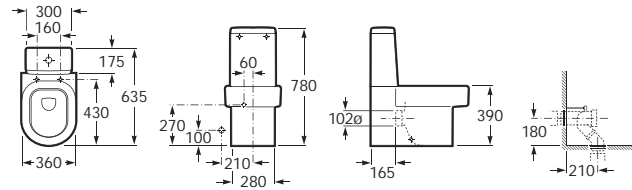

Close-coupled WC

342567000 Box-rim WC pan dual outlet with V0007600R floor fixing kit (moulded back-to-wall)
341567000 Cistern complete with 822806001 6/3 litre dual-flush cistern fittings (left hand water supply only)
801562004 Lacquered soft-close seat and cover

See also: Brassware section - page 388-481. Bottle traps and Basin wastes - page 481.

Dimensions in mm Due to manufacturing processes, all dimensions of ceramic components are approximate.

○ Basins with pre-punched (countersunk) holes can have these drilled to suit the number of tapholes required. Please specify at the time of ordering the quantity and handling of any tapholes required - Code: 000001030