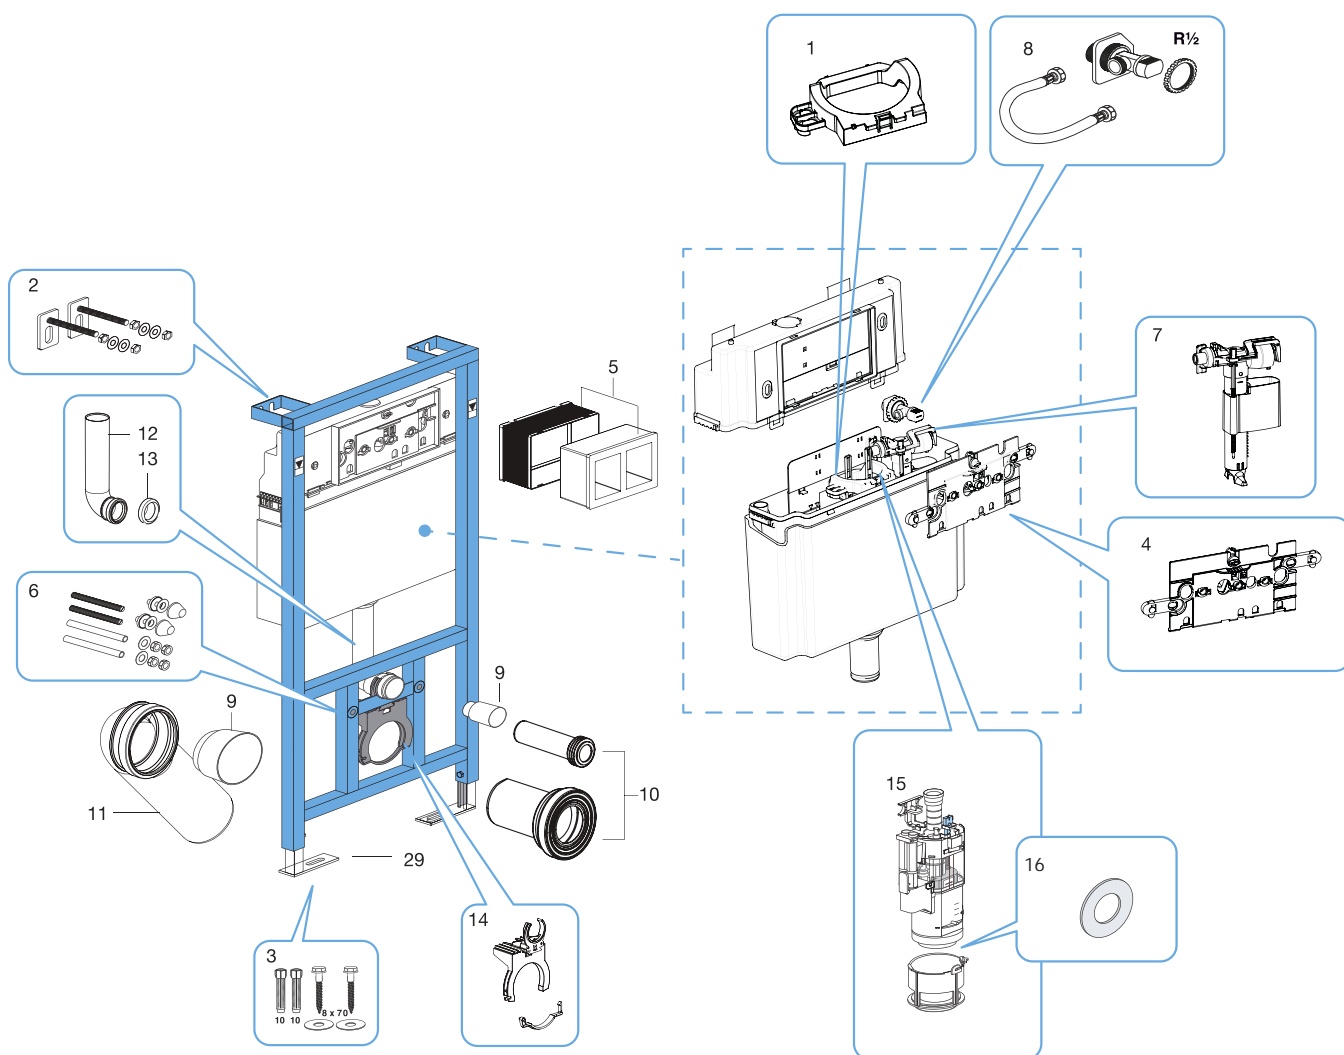

Duplo WC - 89009000K

1	Lower support	V0027600R
2	Wall fixing kit	V0011800R
3	Floor fixing kit	V0001900R
4	Operation lid and fixation	V0025700R
5	Built-in box	V0001200R
6	Pan fixing kit	V0001000R
7	Inlet valve	V0025600R
8	Shut off cock and hose	V0027400R
9	Pan inlet connectors	V0012000R

10	Outlet & inlet connector (horizontal)	V0002900R
11	Outlet connector (floor)	V0004800R
12	Tank elbow and joint	V0027300R
13	Seal ring	V0027500R
14	Clamp	V0003000R
15	Flush valve	V0031300R
16	Diaphragm washer	V0025900R
29	Floor fixings	V0004900R