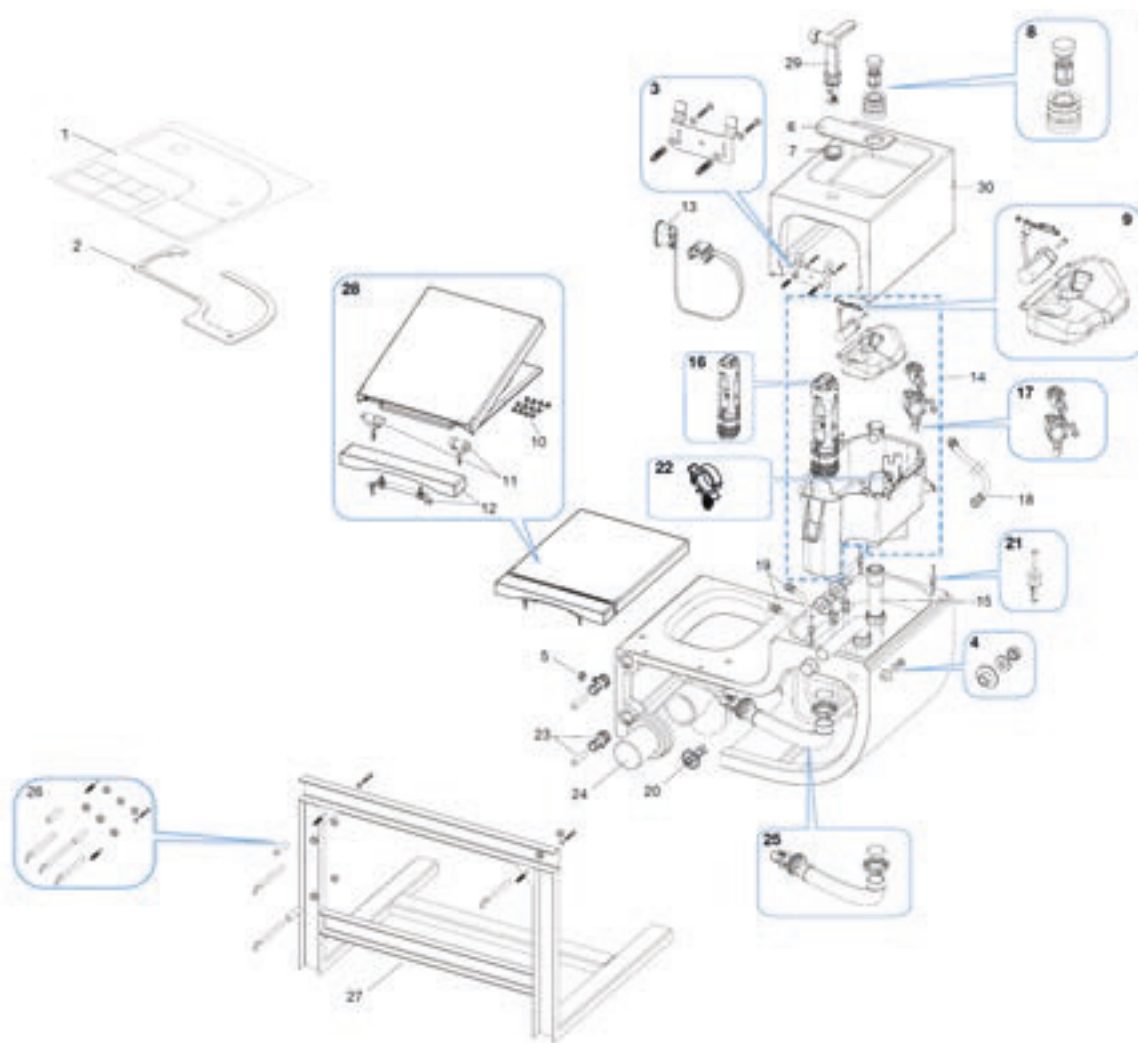

W+W

1	Assembly template kit	V0000000R	16	D3D drop valve	V0000300R
2	Pan gasket template	V0000100R	17	Inlet valve	82209630R
3	Basin fixing kit and bracket		18	Flexible hose 1m	525011407
4	Pan mounting nut assembly	822097200	19	Flexible hose 1.5m	525011507
5	Pan mounting fixings cover cap		20	Regulation key	G0078200R
6	China waste plate	389702000	21	Fixings for grey plastic tank	82276430R
7	Cleaning fluid plug	822748100	22	Fixings for grey plastic tank	82276430R
8	Replacement basin waste	892020000	23	Pan mounting fixing kit	822039100
9	Bleach dispenser	V0000400R	24	Duplo pan connection kit	V0012400R
10	Seat and lid buffers	802910880	25	Flush pipe	892022000
11	Seat hinges	802910860	26	Frame fixing kit	822039800
12	Cover plate - rear of seat	802910870	27	L frame	822091100
13	Cable push button	822034201	28	Soft-close seat	801702004
14	Complete cistern fittings and tank	822077500	29	Singles-Pro basin mixer	5A3036C00
15	Wash basin pipe trap kit	V0000200R	30	Basin	V0000600R