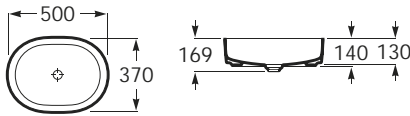

327520000 ⊗ 500 x 370 Round basin with 72mm fixed open ceramic waste and no overflow