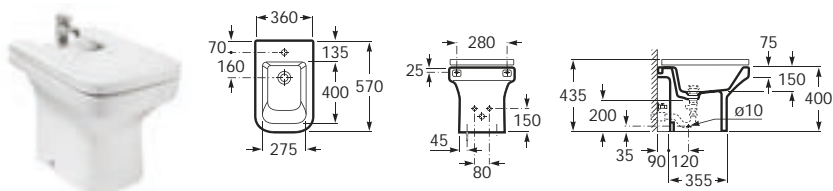

Dama-N

Floor-standing bidets

357784000 Floor-standing over-rim bidet with 822503100 floor fixing kit (open back)

806782004 Lacquered soft-close bidet cover (top fixing)

806780004 Lacquered bidet cover