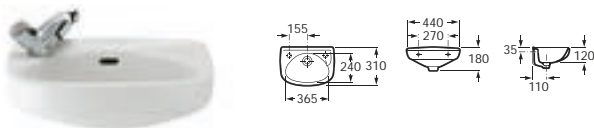

Ibis

Cloakroom basins

320841..1 ○ ○ 440 x 310 Cloakroom basin with V0019900R fixing kit

328842..0 ● ●