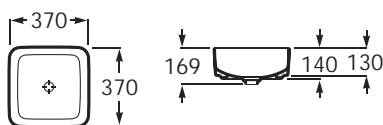

Inspira

On countertop basins - made from FINECERAMIC®

327532000 ⊗ 370 x 370 Square basin with 72mm fixed open ceramic waste and no overflow