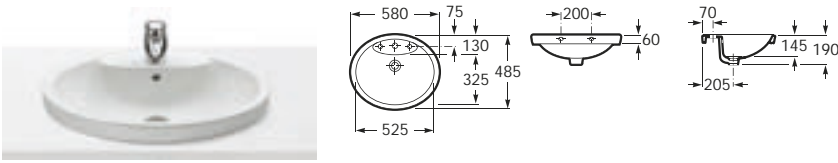

Senso

In countertop basin

327515000 580 x 485In-countertop basin with V0010900R fixing kit

A cut-out template is included on the packaging