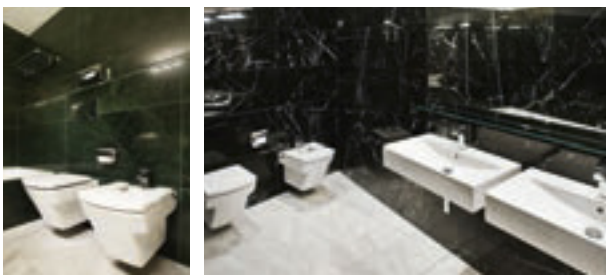

Solutions for hotels:

La Gavina

Installationdate	April, 2012
Location	S'Agaró (Girona), Spain
Type	Hotel *****

The Gavina hotel is a luxury hotel located in S'Agaró, Girona, in the mythic Costa Brava in Catalonia, combining discreet modernity and elegant design with the most exquisite classic ambiance. Built in 1932, it is located between Sant Pol and the Cala de Sa Conca beach. Movie stars, Heads of State and members of distinguished European Royal families have enjoyed the hospitality and comfort of bedrooms and the extraordinary royal suite. The Kanebo Beauty spa and Club are just some of the available privileges for guests.

PrivateRooms	
Hall	Bathroomcollection
Diverta	Basin
Kalahari	Basin
Thesis	Brasswarecollection
Vintage	Showerhead

Arcadia

Installationdate	August, 2010
Location	Bratislava, Slovakia
Type	Hotel *****

The Arcadia hotel is the only 5-star hotel in Bratislava, as well as member of Leading hotels of the World. It is a boutique hotel located in a historical building carefully refurbished constructed just by the walking area in the city center. It has luxury, executive rooms, junior suites, as well as Maisonette rooms and Maisonette deluxe rooms - apartments of two floors with a fireplace.

Privaterooms	
New Classical	Bathroomcollection