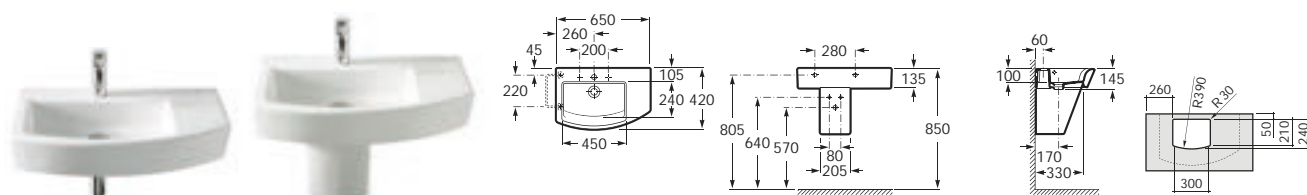

Asymmetrical wall-hung basin

327620000	650 x 420	Basin with V0007500R wall fixing kit
337620000		Pedestal
337621000		Semi-pedestal with V0015900R fixing kit
		Optional:
840597001		Towel rail 220mm