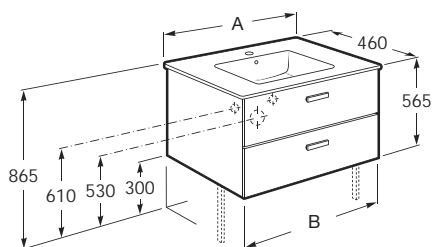

Victoria Basic Unik

Basin and furniture

A	B
805	785
605	585

855852... 800 (785 x 460) Unik pack including base unit with two soft-close drawers and basin

Components:

856576... 785 x 460 Base unit with two drawers

32799C000 800 x 460 Basin with one taphole

855854... 600 (585 x 460) Unik pack including base unit with two soft-close drawers and basin

Components:

856575... 585 x 460 Base unit with two drawers

32799E000 600 x 460 Basin with one taphole