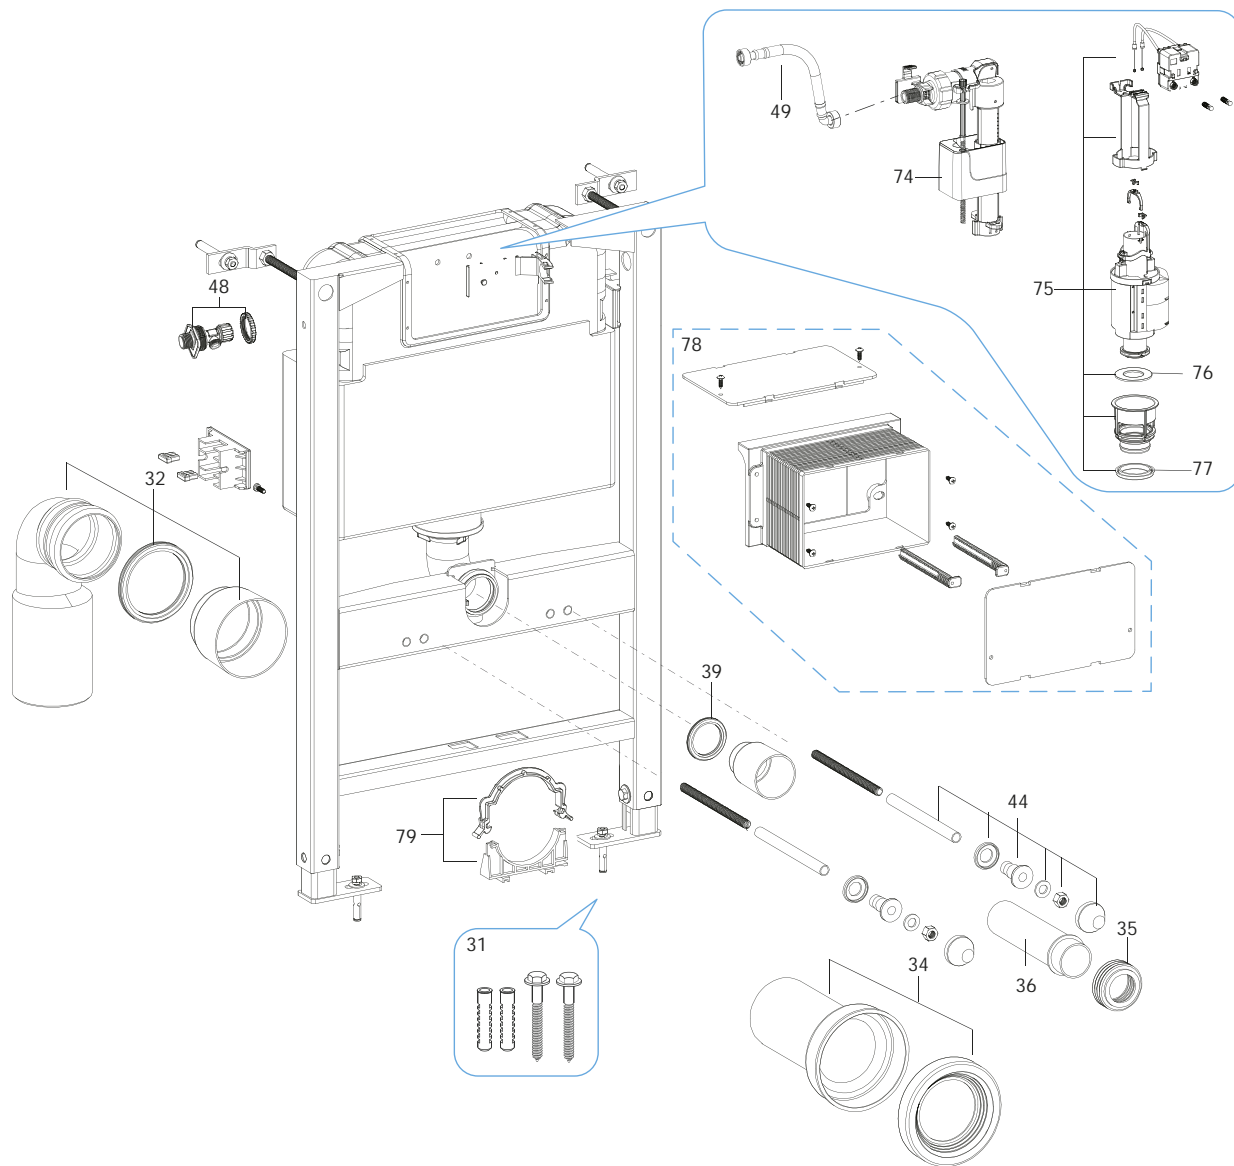

Duplo WC L - 890120010

31	Floor fixing kit	V0019500R
32	Outlet connector (floor)	V0018800R
34-36	Outlet & inlet connector (horizontal)	V0018600R
35	Pan connection seal	V0018700R
39	Seal ring	V0019200R
44	Pan fixing kit	V0018500R
48	Isolation valve	V0017700R

49	Hose	V0017800R
74	Inlet valve	V0029400R
75	Flush valve	V0031400R
76-77	Diaphragm washer and valve seal	V0031500R
78	Built-in box	V0031600R
79	Clamp	V0031700R