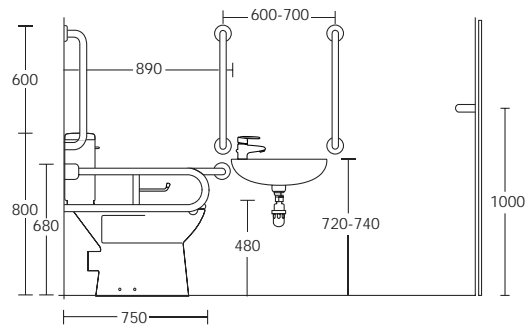

Finishes

0010020WH White

0010020BL Blue

0010020GR Grey

Dimensions in mm

Note: Fixings are not supplied with the grab rails, please consult a qualified tradesman before fitting.

Due to manufacturing processes, all dimensions of ceramic components are approximate.