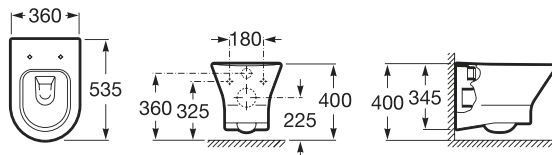

Wall-hung WC pan

346640000 Box-rim WC pan with wall fixing kit

80164B004 Lacquered soft-close seat and cover (top fixing)

801640004 Lacquered seat and cover