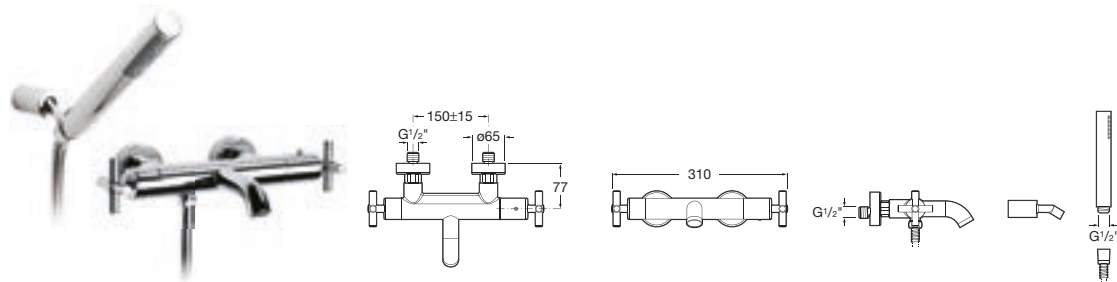

Thermostatic bath-shower mixers

5A1143C00 Wall-mounted thermostatic bath-shower mixer with diverter-flow regulator, 1.7m flexible shower hose, handset, swivel wall bracket and 1/2" water connection

Optional:

D50010022 Easy Fix Kit (for installing bar shower valve to pipework)

D50010009 Pillars (allowing product to be deck-mounted)

See also: Bath wastes - page 481. Shower heads, handsets and accessories - page 468-480.