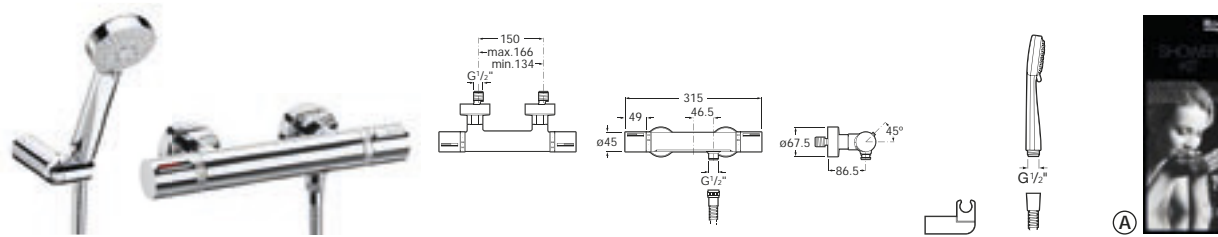

Ⓐ Shower box:

057520C00 Includes 5A1109C00 plus standard rail kit

5A1309C00 Wall-mounted thermostatic shower mixer with Stella 80/3 handset, 1.5m flexible hose, swivel wall bracket and 1/2" water connection

Optional:

D50010022 Easy Fix Kit (for installing bar shower valve to pipework)