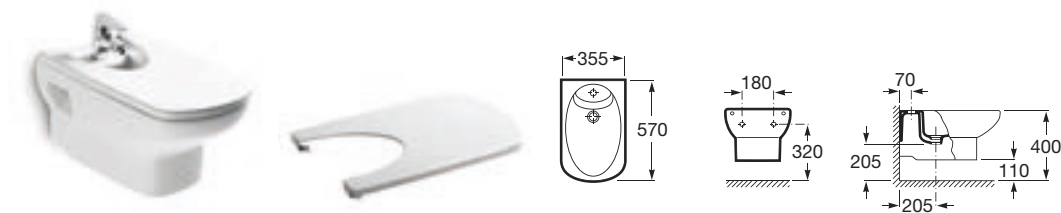

Wall-hung bidet

357515000 Wall-hung over-rim bidet with V0013900K wall fixing kit

806511004 Lacquered bidet bidet cover

See also: Installation systems for wall-hung bidets - page 280. Brassware section - page 388-481. Bidet wastes - page 481.