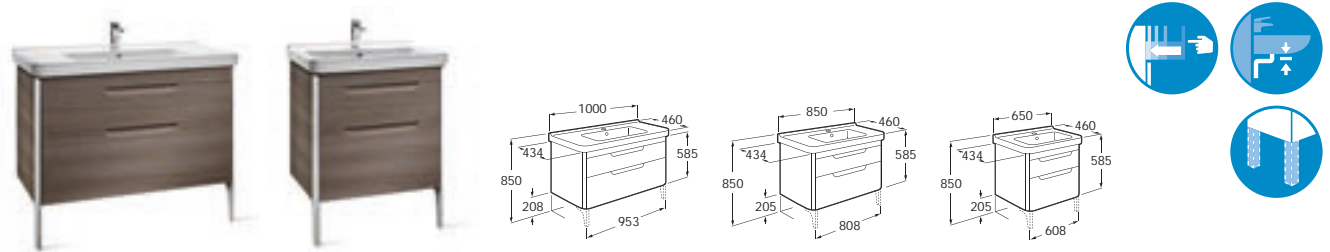

Base units for wall-hung basins

	Base units:	Basin:	
856610...	953 x 585 x 434	1000 basin	Base unit with two soft-close drawers for wall-hung basins. Includes space-saving waste. Basin to be ordered separately
856611...	808 x 585 x 434	850 basin	
856613...	608 x 585 x 434	650 basin	
Optional:			
816560002	205 height	Optional legs (pair)	
S28LIS000		EU to UK adaptor for space-saving waste