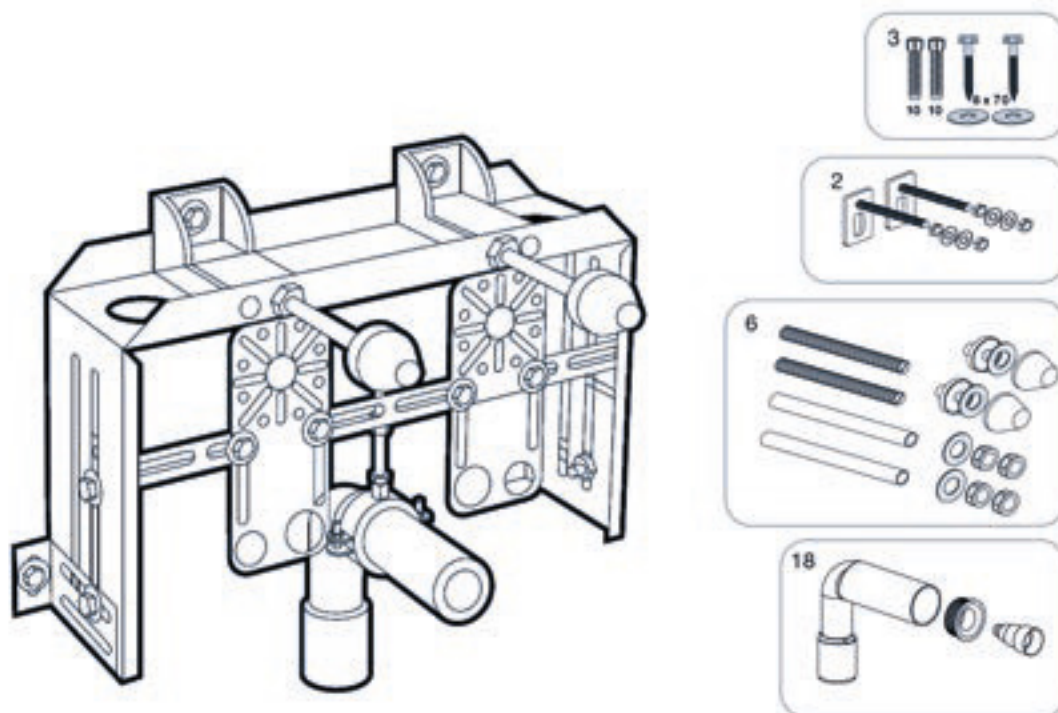

Basic Bidet - 890091100

2	Kit frame wall fixation	V0011800R
3	Kit frame fixation	V0001900R

6	Toilet fixation	V0001000R
18	Outlet connector	V0002600R