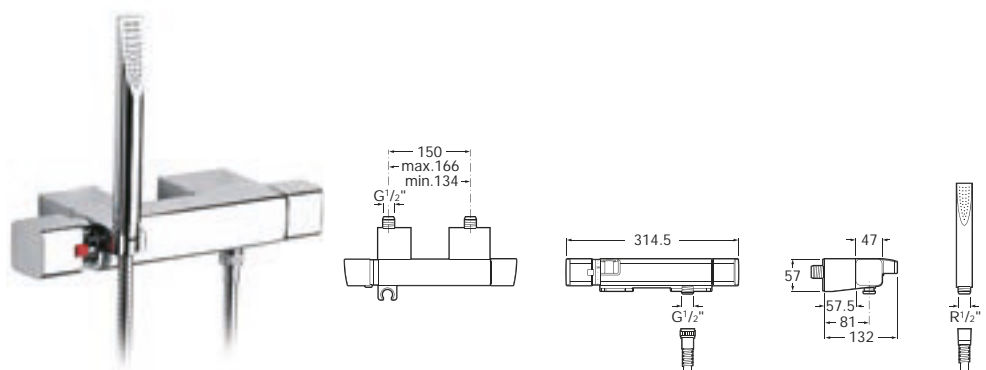

5A1350C00 Wall-mounted thermostatic shower mixer with handset, 1.7m flexible shower, integrated holder and 1/2" water connection

Optional:

D50010022 Easy Fix Kit (for installing bar shower valve to pipework)

See also: [Bath and shower wastes - page 481](#). [Shower heads, handsets and accessories - page 468-480](#).