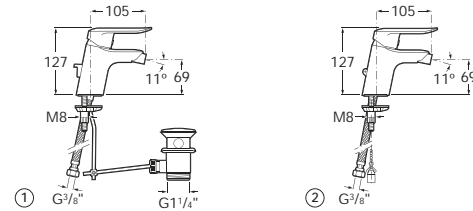

Bidet mixers

5A6027C00 ① Monobloc bidet mixer with 8 l/min flow limiter, swivel flow regulator, pop-up waste and 3/8" flexible supply hoses

5A6127C00 ② Monobloc bidet mixer with 8 l/min flow limiter, swivel flow regulator, retractable chain and 3/8" flexible supply hoses