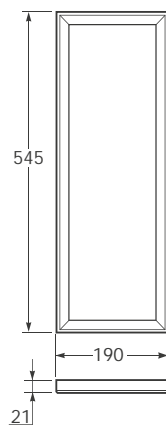

Countertop tray for 1800 mm furniture.
Material: Lacquered MDF.

545 x 190 mm

Ref. 8565398..

19 Silver

20 Greige

21 Nero