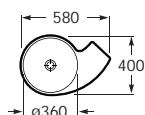

Urbi 3

On countertop basin

327228000 ⊗ 580 x 400 On countertop basin

See also: Brassware section - page 388-481. Basin wastes - page 481.