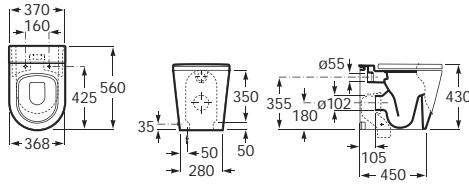

Inspira

Back-to-wall WC

347527000 Round box-rim back-to-wall WC with 822503110 floor fixing kit

80152C00B Soft-close seat and cover