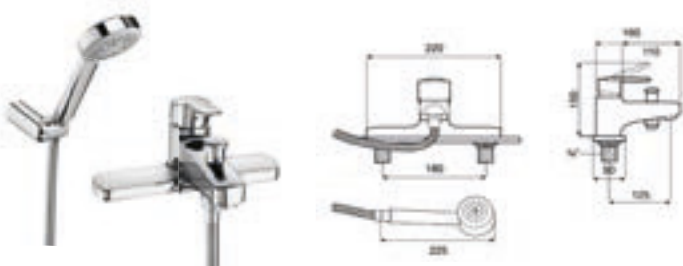

5A1825C00 Deck-mounted bath-shower mixer with 1.7m flexible shower hose, handset and wall bracket

See also: Bath wastes - page 481. Shower heads, handsets and accessories - page 468-480.