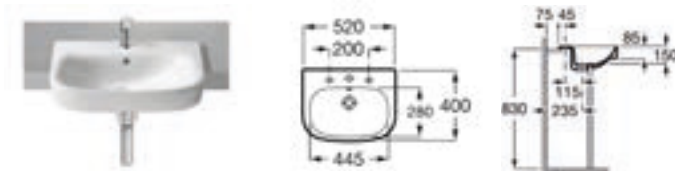

Debba

Semi-recessed basin

32799S000 520 x 400 Basin with V0010900R fixing kit

A cut-out template is included on the packaging