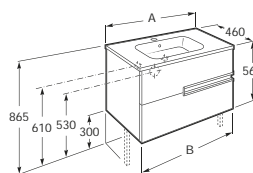

Victoria-N

Victoria-N Unik Basin and furniture - 2 drawer

A	B
1000	985
800	785
700	685
600	585

855830... 1190 (1170 x 460) Unik pack including base unit with four drawers and double basin (one taphole per bowl)

Components:

856895... 585 x 460 Right-hand base unit with two drawers

856657... 585 x 460 Left-hand base unit with two drawers

32799A000 1200 x 460 Double basin with one taphole per bowl

855831... 1000 (985 x 460) Unik pack including base unit with two drawers and basin

Components:

856669... 985 x 460 Base unit with two drawers

32799B000 1000 x 460 Basin with one taphole

855832... 800 (785 x 460) Unik pack including base unit with two drawers and basin

Components:

856670... 785 x 460 Base unit with two drawers

32799C000 800 x 460 Basin with one taphole

855833... 700 (685 x 460) Unik pack including base unit with two drawers and basin

Components:

856671... 685 x 460 Base unit with two drawers

32799D000 700 x 460 Basin with one taphole

855834... 600 (585 x 460) Unik pack including base unit with two drawers and basin

Components:

856672... 585 x 460 Base unit with two drawers

32799E000 600 x 460 Basin with one taphole

Optional:

816413001 300 height Set of two legs