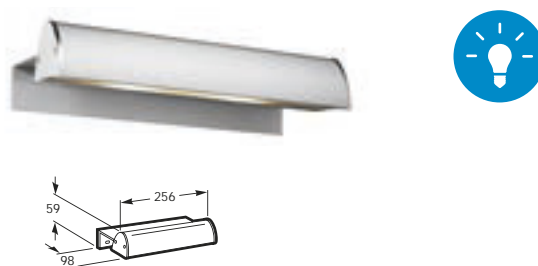

Victoria Basic

Light

813049001 2 x 40 W Polished Chrome Mirror light