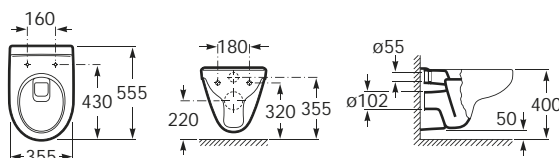

Laura

Wall-hung WC pan

34630300S	Open-rim WC pan
8013SC005	Lacquered soft-close seat and cover (top fixing)
8013U0004	Lacquered seat and cover

See also: Installation systems for wall-hung WCs - page 274-275. Nexo bathroom collection - page 213-217. Debba bathroom collection - page 218-223. Laura bathroom collection - page 224-237.