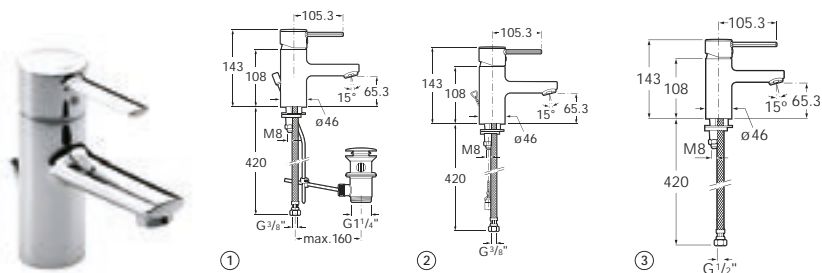

Targa | Ceramic disc cartridge

Designed by Ramon Benedito

Basin mixers

5A3060C00 ① Monobloc basin mixer with aerator, pop-up waste and 3/8" flexible supply hoses

5A3160C00 ② Monobloc basin mixer with aerator, retractable chain and 3/8" flexible supply hoses

5A3260C00 ③ Monobloc basin mixer with smooth body, aerator and 1/2" flexible supply hoses