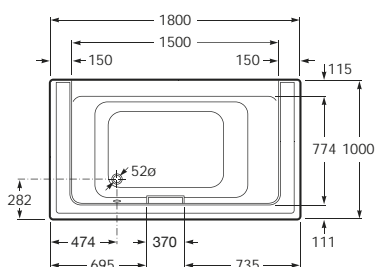

New Classical

Bath

247552001 ⊗ 1800 x 1000 Acrylic bath with chrome grip. Supplied with adjustable legs. Capacity: 250 litres up to overflow

Optional:

291066000 Polyurethane headrest (white)