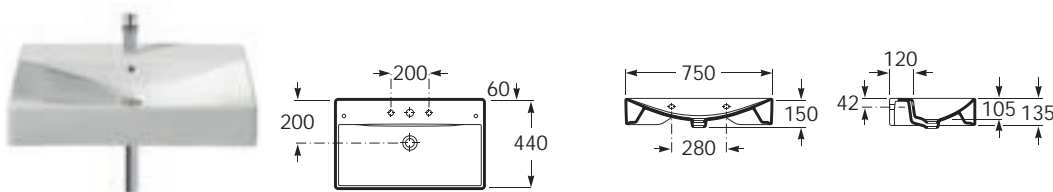

## Diverta

Wall-hung or on countertop basins

327110000 ○●○ 750 x 440 On countertop or wall-hung basin with V0007500R fixing kit

Glazed on all four sides

Optional:

840597001 Towel rail 220mm

327111000 ○●○ 470 x 440 On countertop or wall-hung basin with V0007500R fixing kit