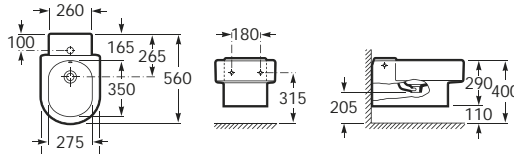

Happening

Wall-hung WC pan

346567000 Box-rim WC pan

801562004 Lacquered soft-close seat and cover