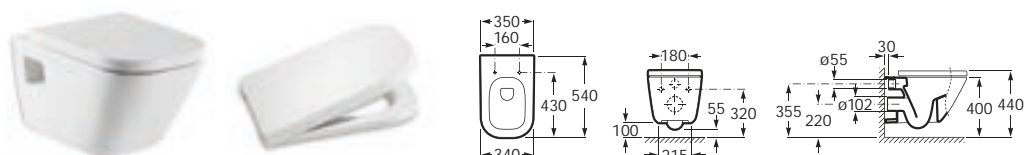

Wall-hung WC pan

346477000 Box-rim WC pan with wall fixing kit

801472004 Soft-close seat and cover

801470004 Seat and cover