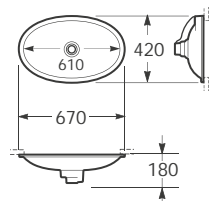

Under-counter washbasin. With Water-Flow effect (no splashing) and hidden waste and overflow (Hide-Flow).

Material: Vitreous China.

670 x 420 mm

Ref. 327762...

R30 Greige

R50 Nero

910 Off-white

R20 Shagreen-T

000 White