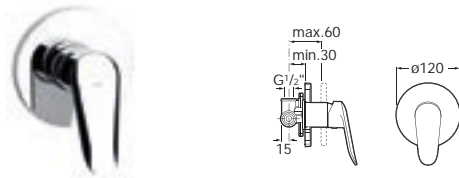

5A2B27C00 Built-in bath or shower mixer

Optional:

525869403 RocaBox concealed shower valve housing for stud wall installation

See also: Bath wastes - page 481. Shower heads, handsets and accessories - page 468-480.