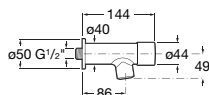

5A7824C00 Wall-mounted self-closing (non-concussive) basin tap with single 1/2" water connection and flow regulator

Optional:

001224567 Thermostatic mixing valve

To achieve a preset water temperature, a thermostatic mixing valve (TMV) is required to mix the hot and cold water supplies