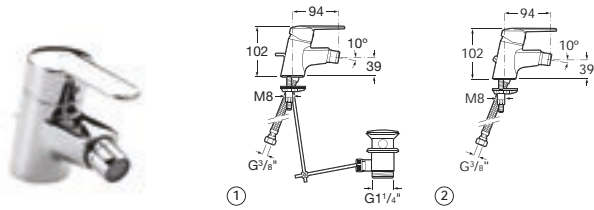

Bidet mixers

5A6025C00 ① Monobloc bidet mixer with swivel flow regulator, pop-up waste and 3/8" flexible supply hoses

5A6125C00 ② Monobloc bidet mixer with swivel flow regulator and 3/8" flexible supply hoses