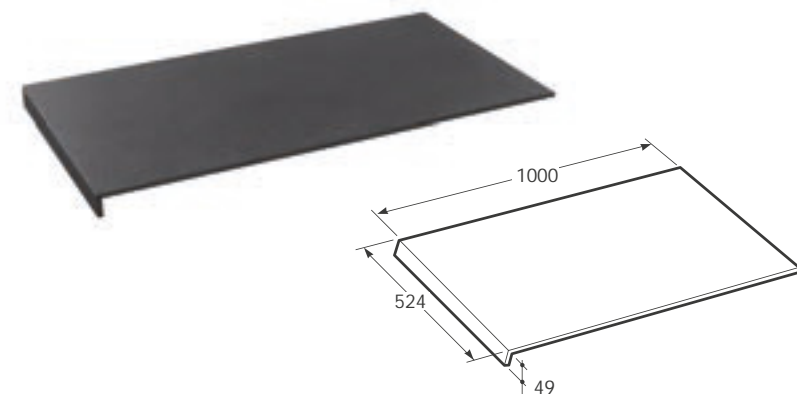

Wall Tile
L1 NERO SHAGREEN R 49 x 1000.

49 x 524 x 1000 mm
Ref. TJ7TDV161

	Pieces	Kg	m²
Box:	1	13	0.52

	Boxes	Kg	m²
Pallet:	10	157.50	5.24