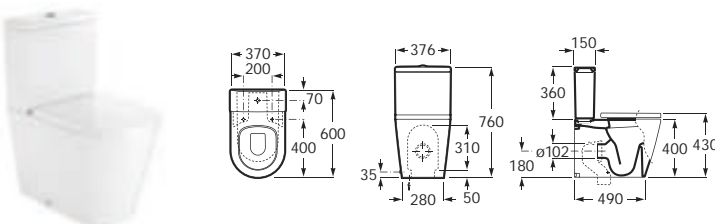

Compact Close-coupled WC

342528000 Round compact box-rim WC pan dual outlet with 822503110 floor fixing kit (moulded back-to-wall)

341520000 Cistern complete with 822923001 4.5/3 litre dual-flush cistern fittings

80152C00B Soft-close seat and cover

See also: [Inspira bathroom collection - page 158-169.](#)