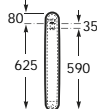

Wing

387090000 Urinal divider. Includes wall fixings