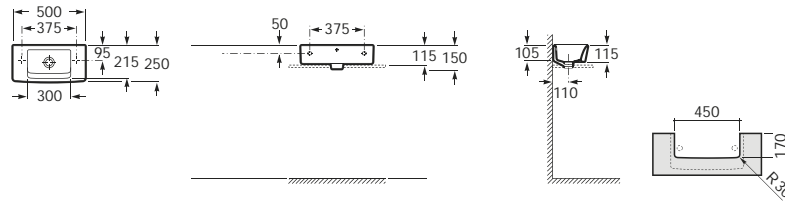

Hall

Wall-hung or on countertop cloakroom basins

325883000 500 x 250 Cloakroom basin with V0007500R fixing kit

325883LH0 500 x 250

325883RH0 500 x 250

Basins with RH tapholare not compatible with the L20 basin mixers.