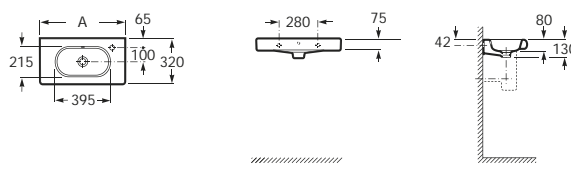

32724T000 600 x 320 Basin with 822045400 fixing kit

32724X000 600 x 320

32724Y000 550 x 320

32724Z000 550 x 320

337242000 Semi-pedestal with V0015900R fixing kit

Optional:

816291001 Towel rail - 320mm (can be fitted either side of the basin)

If basins with a side tapholare are installed with the semi-pedestal, it is not possible to install a basin mixer with pop-up waste.

Basins with RH tapholare not compatible with the basin mixers with cold start function.

See also: Brassware section - page 388-481. Bottle traps and Basin wastes - page 481.

Dimensions in mm Due to manufacturing processes, all dimensions of ceramic components are approximate.

○ Basins with pre-punched (countersunk) holes can have these drilled to suit the number of tapholes required. Please specify at the time of ordering the quantity and handling of any tapholes required - Code: 000001030

● Pierced tapholare