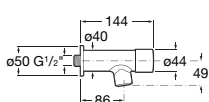

5A7824C00 Wall-mounted self-closing (non-concussive) basin tap with single 1/2" water connection and flow regulator

Optional:

001224567 Thermostatic mixing valve

To achieve a preset water temperature, a thermostatic mixing valve (TMV) is required to mix the hot and cold water supplies