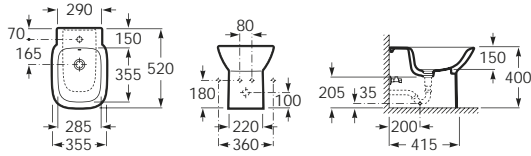

Debba

Floor-standing bidets

355997000 Floor-standing over-rim bidet with 822503100 floor fixing kit (moulded back-to-wall)

There are no compatible bidet covers for this bidet.