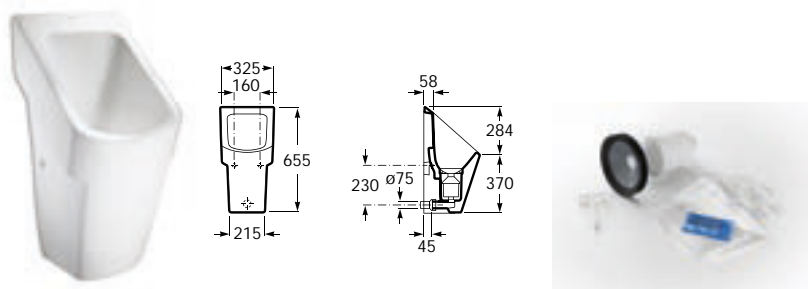

Hall Waterless

353621000 Waterless urinal including waste connector and waterless cartridge. Includes wall fixings

V0017200R Replacement waterless cartridge - to be changed every 5,000 uses or every six months, whichever is first

Please note: regular maintenance is required on this product

Trap (not included):

HCUP50UK0 Ø 50mm urinal trap with 75mm water seal