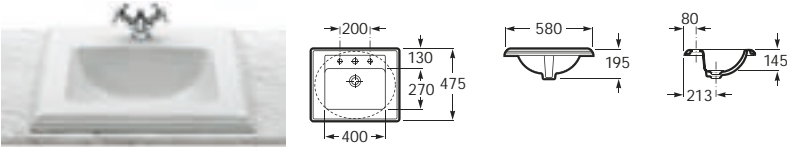

In countertop basin

- 327495000 580 x 475 In countertop basin