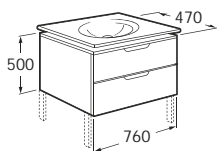

Base unit to suit 800 basin

856451.. 760 x 470 Base unit to suit 800 basin with 2 soft-close drawers. Includes 3 organiser boxes

Optional:

816406001 290 height Optional legs (pair)

S28LIS000 EU to UK adaptor for space-saving waste

The wash-basins are provided with 4 side housings for a Towel rail. The front towel rails are incompatible with the side towel rails. Please note that towel rails are not compatible if the basin is installed with the complementary furniture