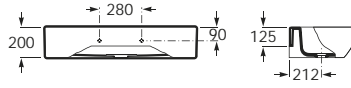

Trough basin

A
1000
600

368PB8000 ⊗ 1000 x 450 Basin for public spaces with 822045400 fixing kit (no overflow)

368PB9000 ⊗ 600 x 450

See also: [Basin wastes - page 481.](#)