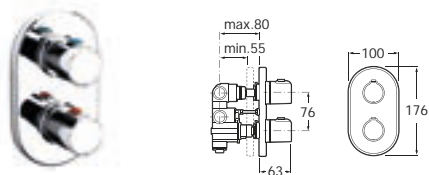

5A2818C00 1/2" built-in thermostatic bath-shower mixer with flow regulator and automatic diverter (no additional stopcocks are required)