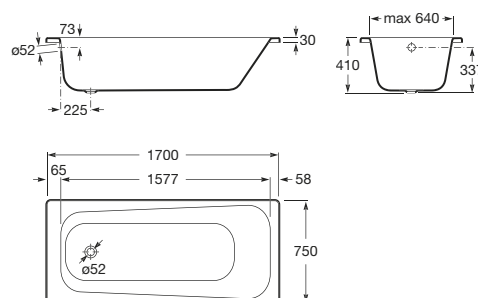

Contesa Body Plus

3.5 mm

237955000	⊗	1700 x 750	With anti-slip	3.5mm enamelled steel bath with anti-slip Capacity: 194 litres up to overflow
237965000	⊗	1700 x 750	Without anti-slip	
Legset (must be ordered separately):				
291021000		Type 2 bar legset		

See also: Bath wastes - page 481.