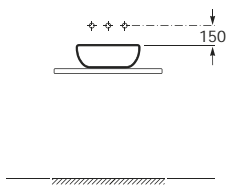

# Khroma

On countertop basins

327655000 ⊗ 750 x 400

327653000 550 x 405

327654000 ⊗ 400 x 400

See also: Brassware section - page 388-481. Bottle traps and Basin wastes - page 481.

Dimensions in mm Due to manufacturing processes, all dimensions of ceramic components are approximate.