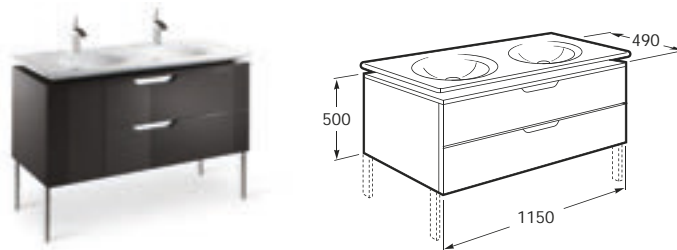

Base unit to suit 1200 basin

856453.. 1150 x 490 Base unit to suit double basin with two soft-close drawers. Includes five organiser boxes

Optional:

816406001 290 height Optional legs (pair)

S28LIS000 EU to UK adaptor for space-saving waste

The wash-basins are provided with 4 side housings for a Towel rail. The front towel rails are incompatible with the side towel rails. Please note that towel rails are not compatible if the basin is installed with the complementary furniture