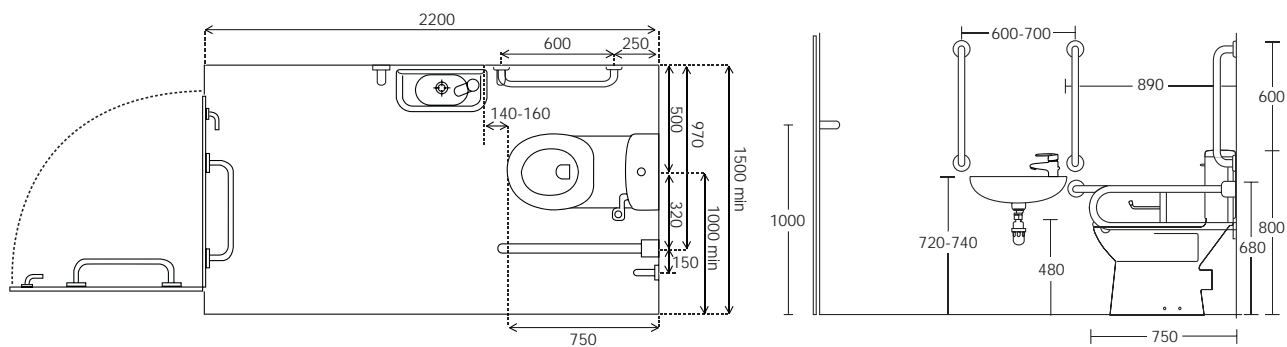

Finishes

0010010WH White

0010010BL Blue

0010010GR Grey

Dimensions in mm

Note: Fixings are not supplied with the grab rails, please consult a qualified tradesman before fitting.

Due to manufacturing processes, all dimensions of ceramic components are approximate.