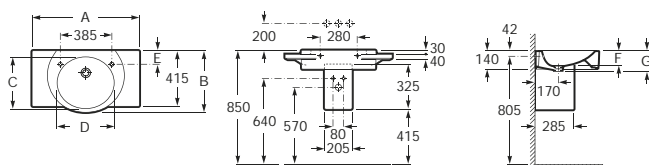

Happening

Wall-hung basin

A	B	C	D	E	F	G
900	475	385	425	100	110	155
800	475	385	425	100	110	155
700	430	360	400	85	100	145

327560000	900 x 475	Basin with V0007500R fixing kit
327561000	800 x 475	
327561LH0	800 x 475	
327561RH0	800 x 475	
327564000	700 x 430	

337560000	Pedestal
337562000	Semi-pedestal with V0015900R fixing kit

If basins with a side tapohole are installed with the semi-pedestal, it is not possible to install a basin mixer with pop-up waste.
Basins with RH tapohole not compatible with the L20 basin mixers.