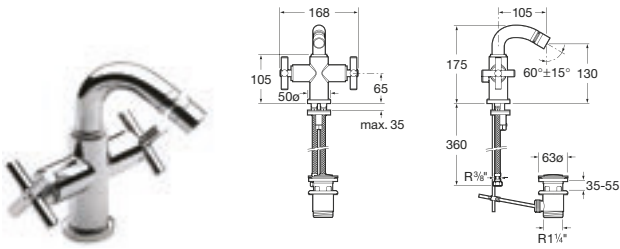

Loft | 1/2" turn

Bidet mixer

5A6043C00 Monobloc bidet mixer with swivel flow regulator, pop-up waste and 3/8" flexible supply hoses

Bath-shower mixers

5A0143C00 Wall-mounted bath-shower mixer with automatic diverter with retention, 1.75m flexible shower hose, handset, swivel wall bracket and 1/2" water connection