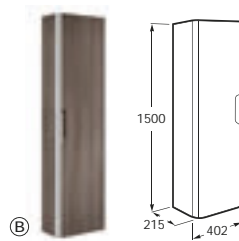

Column units

856627... (A)	1500 x 402	Right-hand opening	Column unit with soft-close door (mirrored front) and four adjustable shelves
856629... (A)	1500 x 402	Left-hand opening	
856628... (B)	1500 x 402		Column unit without mirror (reversible soft-close door) and four adjustable shelves