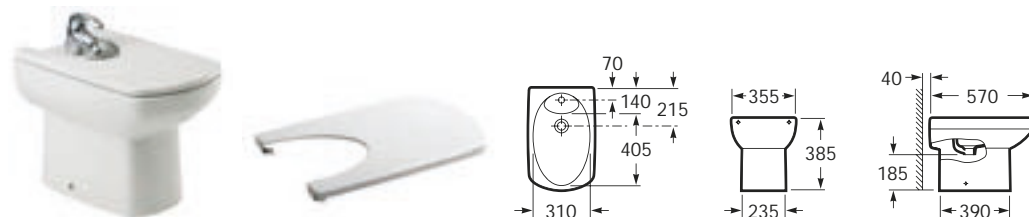

Bidets

357514000 Floorstanding over-rim bidet with V0007600R floor fixing kit

806510004 Lacquered bidet cover