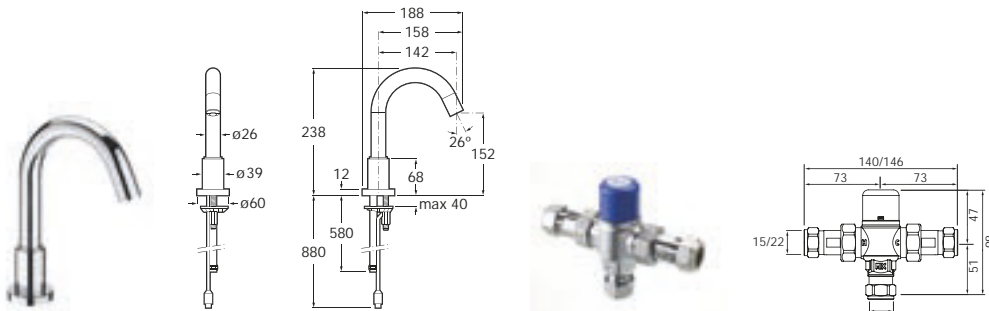

5A4243C00 Electronic monobloc basin faucet (single water supply) with flexible supply hose and integrated spout sensor. Powered by 4 AA alkaline batteries (1.5V LRG).

To achieve a preset water temperature, a thermostatic mixing valve (TMV) is required to mix the hot and cold water supplies

5A4343C00 Electronic monobloc basin faucet (single water supply) with flexible supply hose and integrated spout sensor. **Mains operated at 230V.** Includes power supply

Optional:

001224567 Thermostatic mixing valve

To achieve a preset water temperature, a thermostatic mixing valve (TMV) is required to mix the hot and cold water supplies