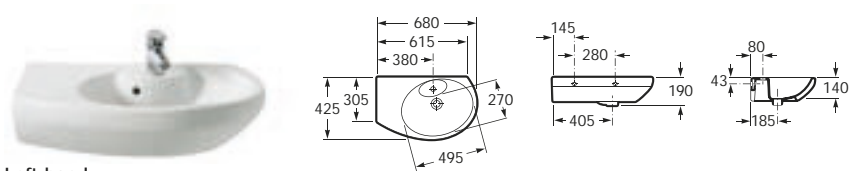

Left-hand

327519000	680 x 425	Basin right-hand with V0007500R fixing kit
327518000	680 x 425	Basin left-hand with V0007500R fixing kit

See also: Brassware section - page 388-481. Bottle traps and Basin wastes - page 481.