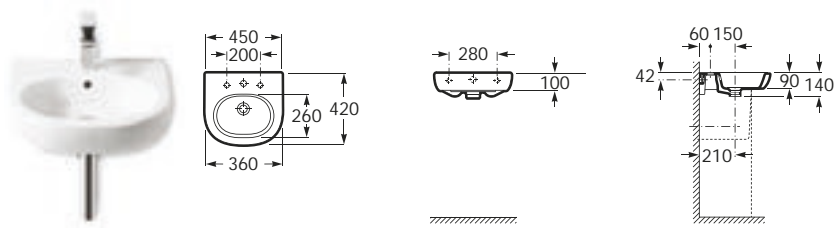

Meridian-N

Cloakroom basin

327245000 450 x 420 Basin with 822045400 fixing kit

337240000 Pedestal

337241000 Semi-pedestal with V0015900R fixing kit