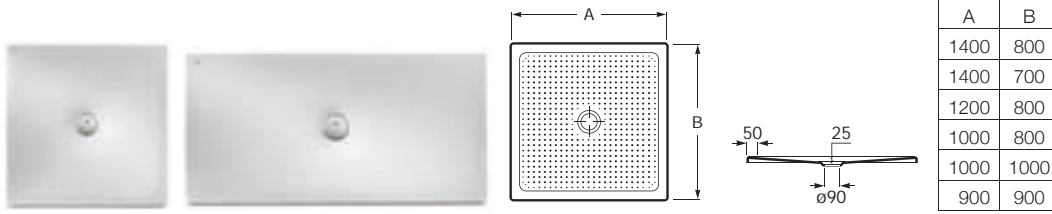

In-Floor

A	B
1400	800
1400	700
1200	800
1000	800
1000	1000
900	900

- 2B4069..7 1400 x 800 x 253.5mm glazed steel shower tray. Extra-slim (25 mm) with anti-slip. Includes waste
- 2B3969..7 1400 x 700 x 25
- 2B3869..7 1200 x 800 x 25
- 2B3769..7 1000 x 800 x 25
- 2B3669..7 1000 x 1000 x 25
- 2B3569..7 900 x 900 x 25