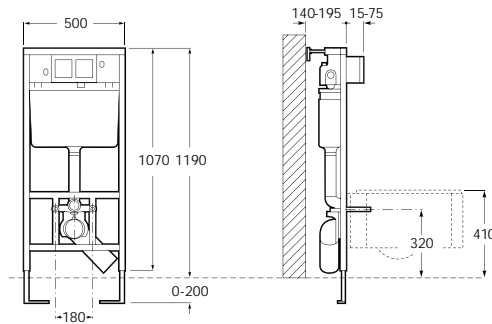

Pro System WC support, special height to be compatible with built-in cabinets.

3/6l flush volume

90mm outlet pipe is included, an adaptor is required for installation.

1190 x 500 x 140-195 mm

Ref. 890090400