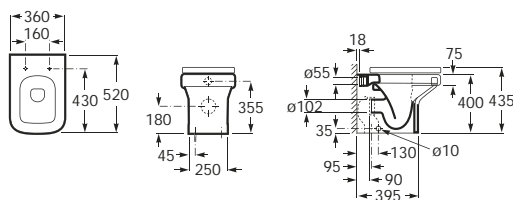

Back-to-wall WC

BTW

347787000 Box-rim WC pan dual outlet with 822503100 floor fixing kit

801782004 Lacquered soft-close seat and cover (top fixing)

801780004 Lacquered seat and cover

See also: Installation systems for back-to-wall and wall-hung WCs - page 274-276.