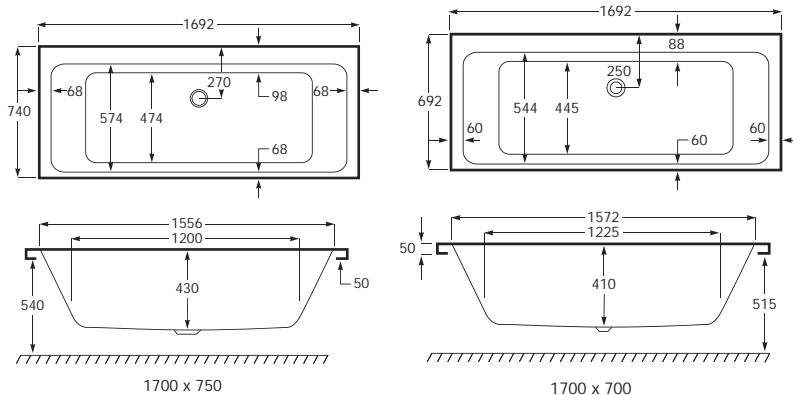

The Gap

Double-ended bath

Length	Width	Litres
1700	750	190
1700	700	165

- 024719000 ⊗ 1700 x 750 Double-ended acrylic bath. Supplied with adjustable legs. Capacity: see table
- 024722000 ⊗ 1700 x 700 Fully encapsulated