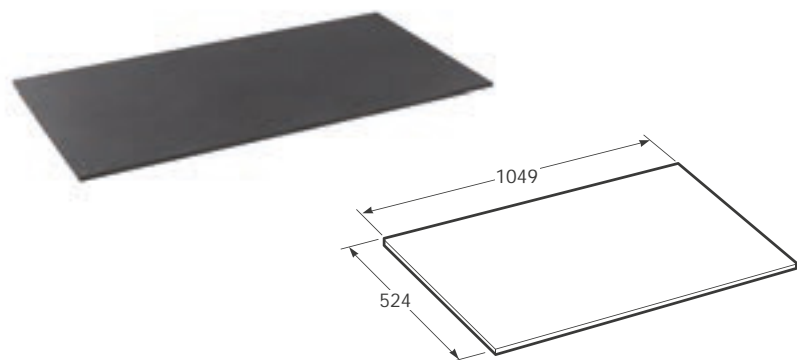

Wall Tile
NERO SHAGREEN R 524 x 1049.

524 x 1049 mm
Ref. TJ7TDK161

	Pieces	Kg	m²
Box:	3	39.9	1.65

	Boxes	Kg	m²
Pallet:	18	769.28	29.68