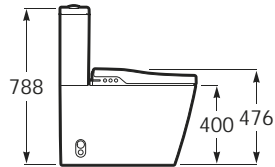

Inspira In-Wash

Inspira In-Wash Close Coupled WC

803061002 BTW WC pan dual outlet with integrated shower toilet functionality, includes remote control and lateral keypad. Seat is included.

341520000 Cistern complete with 4.5/3 litre dual-flush fittings