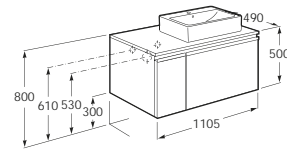

856916...	805 x 490	Base unit with one soft-close drawer, includes hidden internal drawer
856915...	300 x 490	Base unit with one soft-close drawer
856922...	1105 x 490	Countertop right-hand (precut to accept one basin)
856923...	1105 x 490	Countertop left-hand (precut to accept one basin)
Optional:		
856925331	297 height	Optional legs (pair)
812196000	800 x 900	Deimos mirror
812195000	300 x 1200	Deimos mirror
S28LIS000		EU to UK adaptor for space-saving waste

See page 304 for basin compatibility chart .