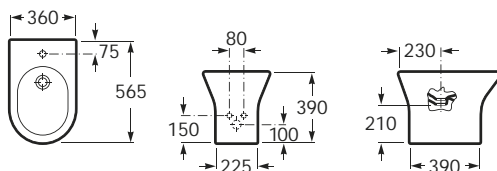

Floor-standing bidet

357640000 Floor-standing over-rim bidet with V007600R floor fixing kit

806640004 Lacquered bidet cover