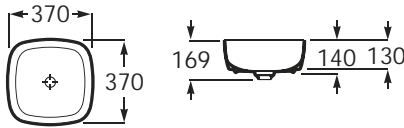

# Inspira

On countertop basins - made from FINECERAMIC®

327523000 ⊗ 370 x 370 Round basin with 72mm fixed open ceramic waste and no overflow

327520000 ⊗ 500 x 370 Round basin with 72mm fixed open ceramic waste and no overflow