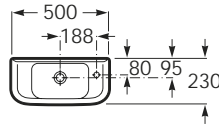

327231000 ● 500 x 230 RH basin including wall fixing kit*

327232000 ● 500 x 230 LH basin including wall fixing kit*

*Handed by the tap