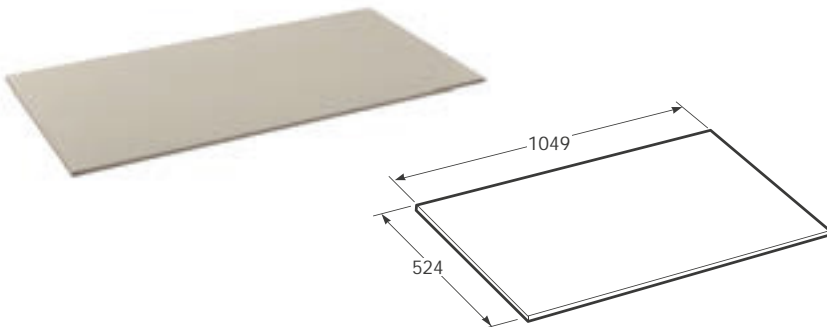

Floor Tile
GREIGE MATT R 524 x 1049.

524 x 1049 mm
Ref. TJT7DK041

	Pieces	Kg	m²
Box:	3	41.1	1.65

	Boxes	Kg	m²
Pallet:	18	769.28	29.68