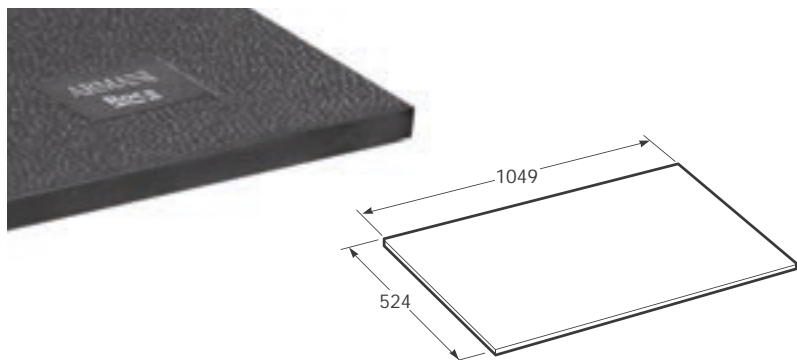

CERAMIC TILES

Wall Tile
NERO SHAGREEN LOGO.

524 x 1049 mm
Ref. TJ6TDK161

	Pieces	Kg	m²
Box:	1	13.7	0.55

	Boxes	Kg	m²
Pallet:	10	154.00	5.50