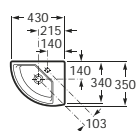

Corner basins

327622000 350 x 430 Right-hand corner basin with V0007500R wall fixing kit

327623000 350 x 430 Left-hand corner basin with V0007500R wall fixing kit

Optional:

840628001 Towel rail

See also: Brassware section - page 388-481. Bottle traps and Basin wastes - page 481.