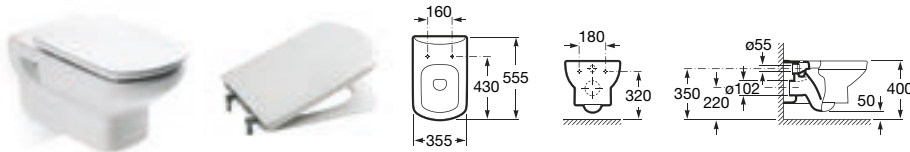

Senso

Wall-hung WC pan

346517000 Box-rim WC pan with V0013600R wall fixing kit

801512004 Lacquered soft-close seat and cover

801511004 Lacquered seat and cover