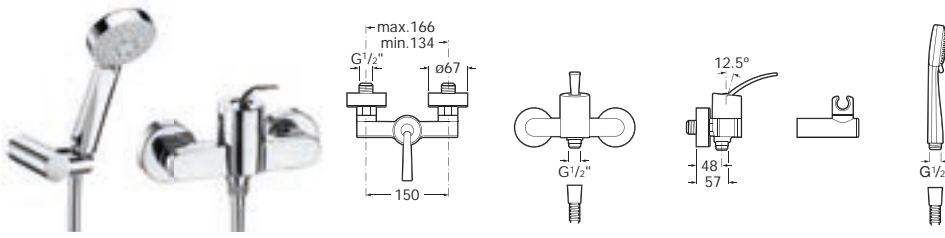

5A2046C02 Wall-mounted shower mixer with 1.5m flexible shower hose, Stella 80/3 handset, swivel wall bracket and 1/2" water connection

Optional:

D50010022 Easy Fix Kit (for installing bar shower valve to pipework)