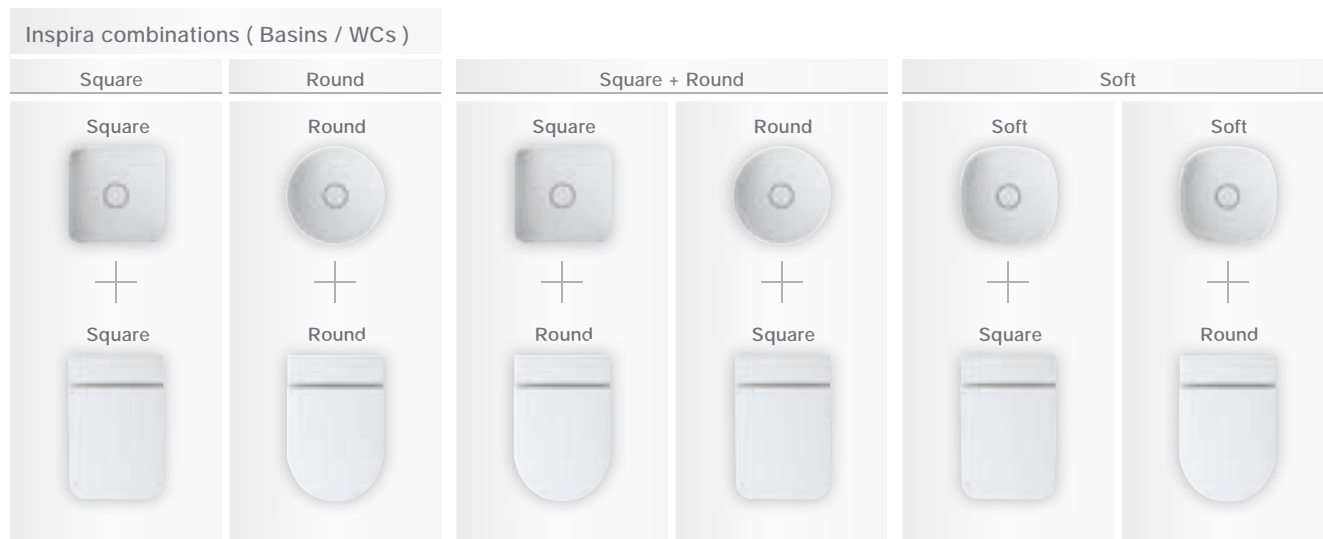

# Perfect combinations

Inspira has been designed so that all pieces complement one another, providing the opportunity to mix and match depending on personal preferences.

Choose from Round, Soft or Square, all offering a unique look to any bathroom space.