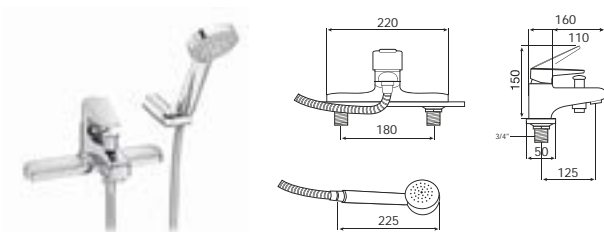

5A1831C00 Deck-mounted bath-shower mixer with 1.7m flexible shower hose, handset and wall bracket