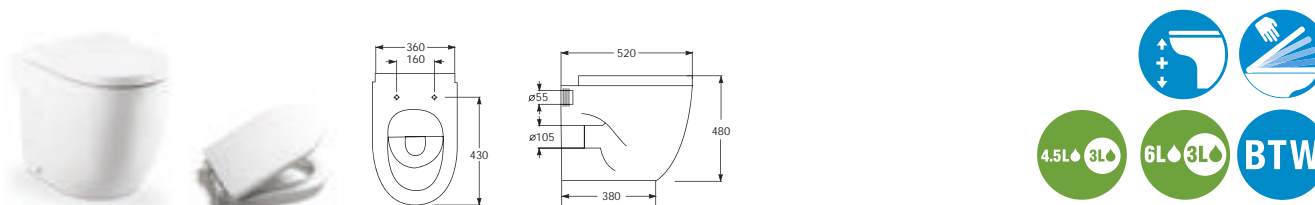

Comfort height back-to-wall WC

34724C00U Box-rim comfort height WC pan with 822503110 floor fixing kit

8012A2004 Lacquered soft-close seat and cover

8012A0004 Lacquered seat and cover