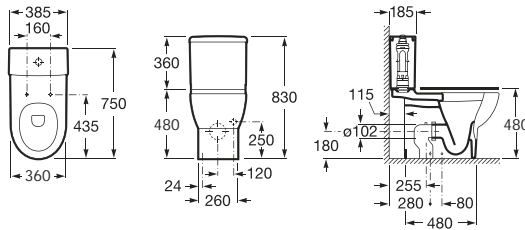

Extended projection close-coupled WC

34224H000	Extended projection box-rim WC pan dual outlet with 822503100 fixing kit
34124H000	Cistern with push button complete with 6/3 litre dual-flush cistern fittings and 3/8" water supply connection
S27700040	3/8" to 1/2" adaptor
801230004	Seat and cover with stainless steel hinges
801300221	Seat (no cover) with seat retaining buffers

This product is designed to give greater accessibility but is not designed to comply with UK Doc M regulations. For our Doc M compliant products, please see page 096-103.