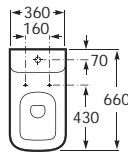

Dama-N

Close-coupled WCs

342787000	Box-rim WC pan dual outlet with 822503100 floor fixing kit (open back)
34178C000	Shell cistern with 822885301 4.5/3 litre dual-flush cistern fittings and inner liner
801782004	Lacquered soft-close seat and cover (top fixing)
801780004	Lacquered seat and cover