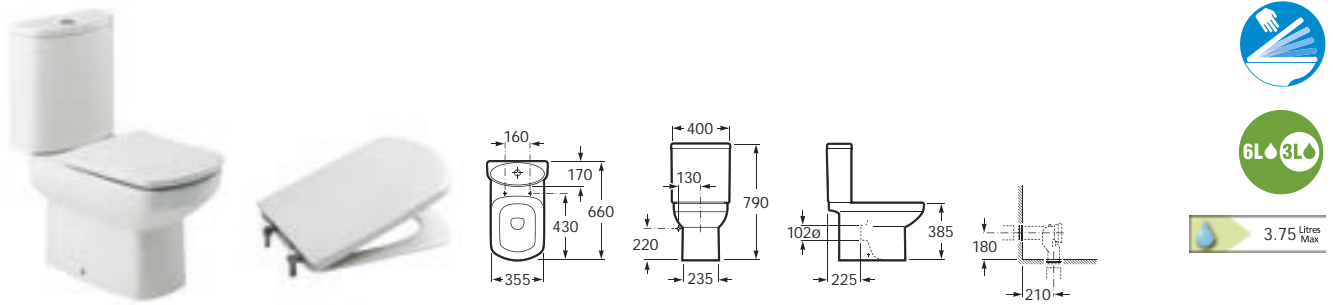

Senso

Close-coupled WC

342514000 Box-rim WC pan dual outlet with V0007600R floor fixing kit (open back)

341518000 Cistern complete with 822850901 6/3 litre dual flush cistern fittings

801512004 Lacquered soft-close seat and cover

801511004 Lacquered seat and cover