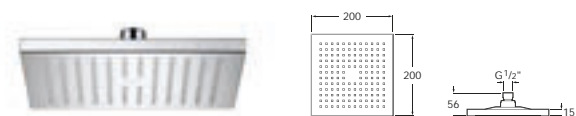

5B2350C00 Square 200 x 200mm high-flow shower head with pivot connection and 1/2" water connection. Can be mounted on wall or ceiling with fixing kit. Chrome plated ABS. Features EasyClean nozzles to help prevent limescale build-up.

[See also: Wall and ceiling fixing kits - page 476.](#)