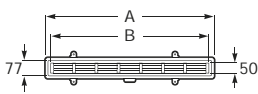

In-Drain: The best solution to create a shower area which is integrated into the bathroom space. Our In-Drain systems are designed for use with concrete floor installation: further information and installation videos are available on our website (www.uk.roca.com).

In-Drain Channel

A	B
990	950
890	850
790	750
690	650

Drain kit with geotextile sheet for wet room showers. To be used with a cover plate, choice of two styles available: **X1 and X2**.

Plate sold separately.

276091000	950 x 50
276153000	850 x 50
276090000	750 x 50
276089000	650 x 50