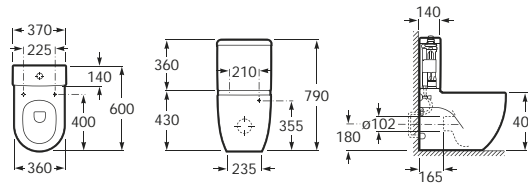

3.38 Litres Max

342247000	Box-rim WC pan dual outlet with V0007600R floor fixing kit (open back)
34124C000	Cistern complete with 82286301 4.5/3 litre dual-flush cistern fittings
8012A2004	Lacquered soft-close seat and cover
8012A0004	Lacquered seat and cover

3.38 Litres Max

342248000	Compact box-rim WC pan dual outlet with V0007500R floor fixing kit (moulded back-to-wall)
34124D000	Cistern complete with 822868801 4.5/3 litre dual-flush cistern fittings
8012AC004	Lacquered soft-close seat and cover
8012AB004	Lacquered seat and cover