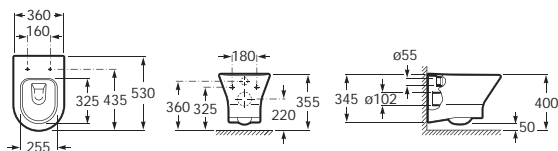

Nexo

Nexo rimless wall-hung WC

34664L000	Rimless WC pan with 822039K00 fixing kit. Uses an efficient distributor at the back of the pan to allow water to be distributed evenly for each flush
80164B004	Lacquered soft-close seat and cover (top fixing)
801640004	Lacquered seat and cover with stainless steel hinges