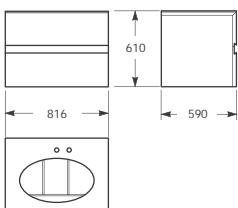

Furniture with two soft-close drawers for 670 mm under-counter washbasin.

It includes tinted tempered glass countertop in Greige, Nero or Silver colour, with two 30.5 mm faucet holes.

Material: Lacquered MDF exterior in Greige, Nero or Silver. Dark oak interior finish. 10 mm tinted tempered glass counter in Greige, Nero or Silver.

Measurements in mm.

Ref. 8567158.. 1800 mm furniture for two under-counter washbasins

Ref. 8567168.. 1550 mm furniture for two under-counter washbasins

Ref. 8567178.. 1200 mm furniture for single under-counter washbasin

Ref. 8567188.. 1000 mm furniture for single under-counter washbasin

Ref. 8567198.. 820 mm furniture for single under-counter washbasin

- 19 Silver
- 20 Greige
- 21 Nero

820 mm