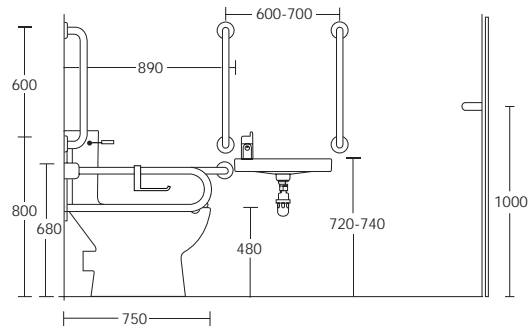

Meridian Access Doc M

Unisex wheelchair accessible washroom

Pack with left-hand basin

With stunning modern lines and concealed grab rails, Meridian Access Doc M packs create a luxury setting. Provided in one box, fully LABC registered and designed to meet Part M regulations.

Pack includes: Meridian Access WC with cistern, spatula lever, fixing kit, anti-vandal bracket, seat, left-hand basin, thermostatic basin mixer, press-down waste, chrome bottle trap, four 600mm grab rails, one 450mm grab rail, one hinged grab rail and toilet roll holder.

0020020WH	Pack with white seat and grab rails
0020020BL	Pack with blue seat and grab rails
0020020GR	Pack with grey seat and grab rails

Finishes

Dimensions in mm

Note: Fixings are not supplied with the grab rails, please consult a qualified tradesman before fitting.

Due to manufacturing processes, all dimensions of ceramic components are approximate.