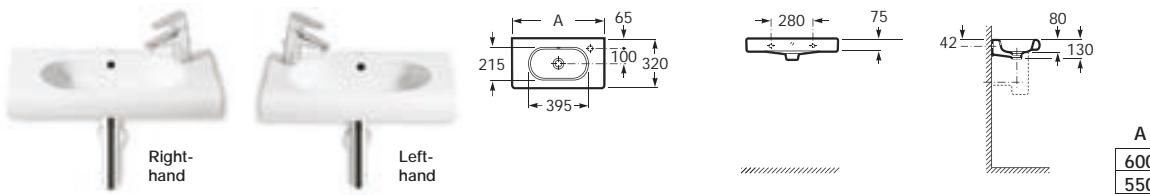

Meridian-N

Compact basins

32724T000 600 x 320 Basin with 822045400 fixing kit

32724X000 600 x 320

32724Y000 550 x 320

32724Z000 550 x 320

337242000 Semi-pedestal with V0015900R fixing kit

Optional:

816291001 Towel rail - 320mm (can be fitted either side of the basin)

If basins with a side taphole are installed with the semi-pedestal, it is not possible to install a basin mixer with pop-up waste.
Basins with RH taphole are not compatible with the L20 basin mixers.