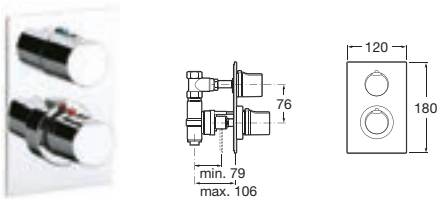

5A2946C00 1/2" built-in thermostatic bath or shower mixer with built-in shut-off valve and free outlet