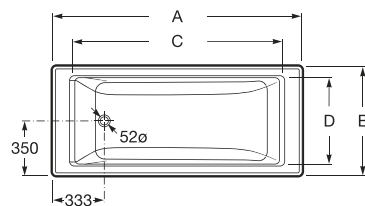

Vythos

A	B	C	D	Litres
1700	700	1443	556	185
1600	700	1343	556	170

247861000 ⊗ 1700 x 700 Acrylic bath supplied with adjustable legs.
Capacity: see table

247942000 ⊗ 1600 x 700

247W44000 ⊗ 1700 x 700 With basic whirlpool

Optional Accessories:

291066000 Polyurethane headrest (white)

See also: Bath wastes - page 481. Bath panel compatibility - page 517.