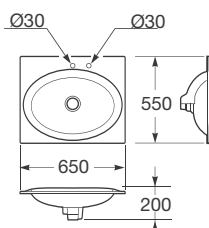

Countertop washbasin 650 mm, with two special size faucet holes for Armani/Roca faucets. With Water-Flow effect (no splashing) and hidden waste and overflow (Hide-Flow).

Material: Vitreous China.

650 x 550 mm

Ref. 327761...

R30 Greige

R50 Nero

910 Off-white

R20 Shagreen-T

000 White