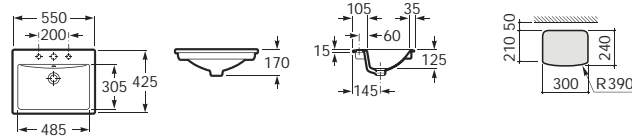

Diverta

In countertop basins

327116000 ○●○ 550 x 425 In countertop basin with V0017400R fixing kit

A cut-out template is included on the packaging