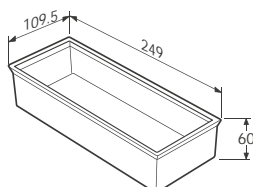

Container for profile shelf and furniture. (Translucent fumé colour).

249 x 109.5 x 60 mm Ref. 816452043