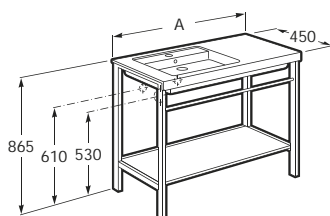

Metal Structure for Prisma basins

A
1200
900
600

856750001	1200 x 450	Stainless steel base unit with integrated towel rail and shelf in gloss white finish
856748001	900 x 450	
856746001	600 x 450	

Basins for this structure are listed below

See also: Brassware section - page 388-481. Bottle traps and Basin wastes - page 481.

Dimensions in mm

Due to manufacturing processes, all dimensions of ceramic components are approximate.

○ Basins with pre-punched (countersunk) holes can have these drilled to suit the number of tapholes required. Please specify at the time of ordering the quantity and handing of any tapholes required - Code: 000001030

● Pierced taphole