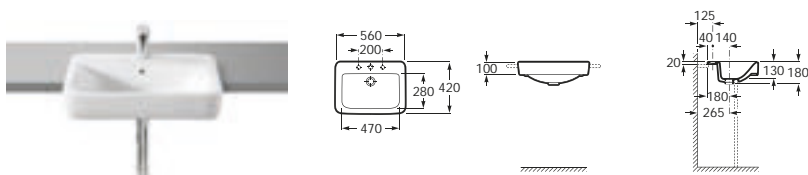

Senso Square

Semi-recessed basin

32751S000 ● 560 x 420 Semi-recessed basin with V0010900R fixing kit

A cut-out template is included on the packaging

See also: Brassware section - page 388-481. Bottle traps and Basin wastes - page 481.

Dimensions in mm Due to manufacturing processes, all dimensions of ceramic components are approximate.

○ Basins with pre-punched (countersunk) holes can have these drilled to suit the number of tapholes required. Please specify at the time of ordering the quantity and handling of any tapholes required - Code: 000001030

● Pierced taphole