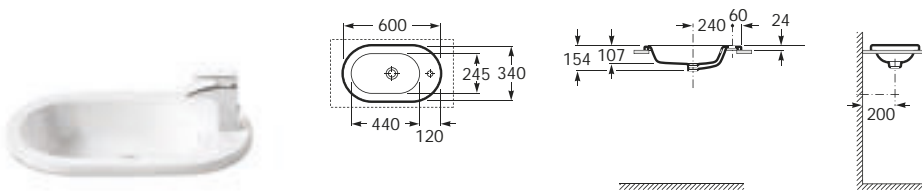

## Meridian-N

In countertop basin

32724E000 600 x 340In countertop basin (right hand taphole only)

See also: Brassware section - page 388-481. Basin wastes - page 481.

Dimensions in mm Due to manufacturing processes, all dimensions of ceramic components are approximate.