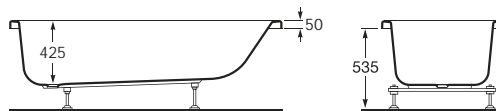

Element

Bath

247704000 1800 x 800 ⊗ Acrylic bath. Supplied with adjustable legs. For recessed installation. Capacity: 280 litres up to overflow

248158001 1800 x 800 ⊗ One-piece acrylic bath with integrated panels and pop-up waste. Supplied with adjustable legs. For freestanding installation. Capacity: 320 litres up to overflow