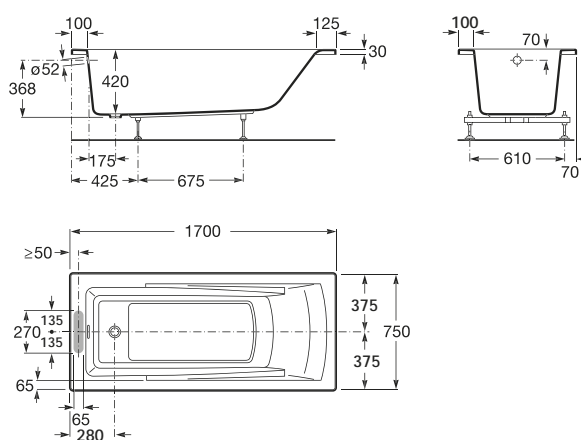

Hall

248162000 ⊗ 1700 x 750 Acrylic bath including headrest (code 24F061000). Supplied with adjustable legs.
Capacity: 195 litres up to overflow

See also: [Hall bathroom collection - page 170-178](#). [Bath wastes - page 481](#). [Bath panel compatibility - page 517](#).