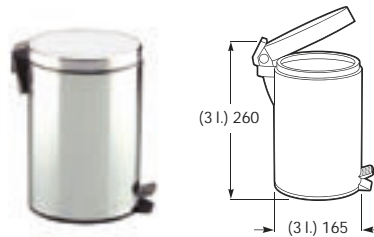

815487001 3 litre waste paper pedal bin