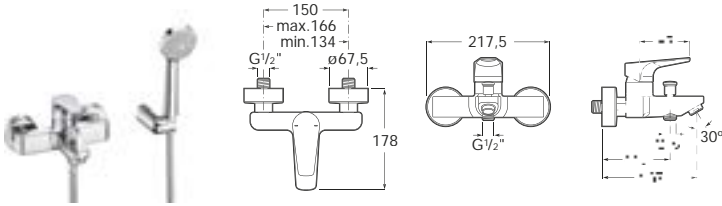

Atlas | Ceramic disc cartridge

Bath-shower mixers

5A0190C00 Wall-mounted bath-shower mixer with automatic diverter with retention, 1.7m flexible shower hose, handset and swivel wall bracket

Optional:

D50010022 Easy Fix Kit (for installing bar shower valve to pipework)

D50010009 Pillars (allowing product to be deck-mounted)