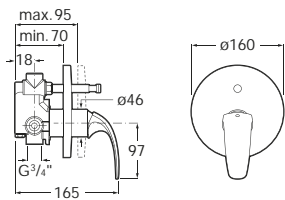

5A0B68C00 Built-in bath-shower mixer with automatic diverter

Optional:

525869403 RocaBox concealed shower valve housing for stud wall installation