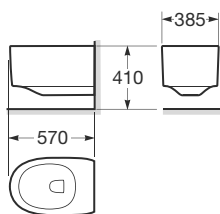

Wall hung WC with hidden fixtures (Hide-Fix).

Material: Vitreous China.

570 x 385 mm

Ref. 346767...

R30 Greige
R50 Nero
910 Off-white
R20 Shagreen-T
000 White