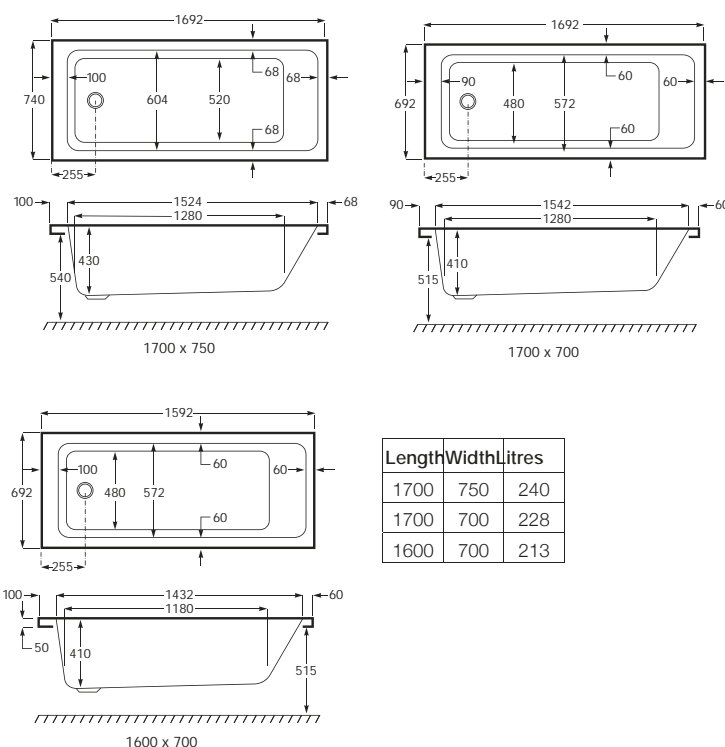

Single-ended bath

Length	Width	Litres
1700	750	240
1700	700	228
1600	700	213

- 024718000 ⊗ 1700 x 750 Acrylic bath. Supplied with adjustable legs. Capacity: see table
- 024717000 ⊗ 1700 x 700
- 024716000 ⊗ 1600 x 700

See also: Brassware section - page 388-481. Bath wastes - page 481. Bath panels - page 517.