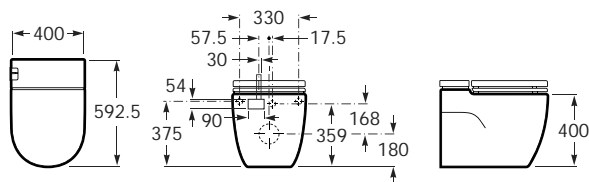

In-Tank

In-Tank Meridian back-to-wall WC

893303000 Back-to-wall WC with integrated cistern and 4.5/3 litre dual-flush. Soft-close seat and cover included. Requires electricity for the air pump used in the flushing process. Works on mains pressure only. Installation videos and information (including pre-installation) **are available at** www.uk.roca.com