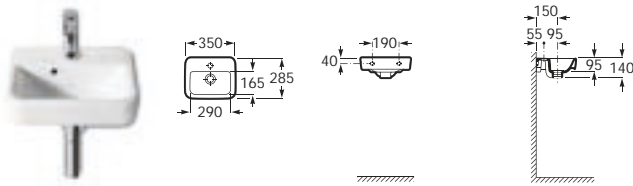

Senso Square

Wall-hung cloakroom basin

32751D000 ● 350 x 285 Basin with V0007500R fixing kit