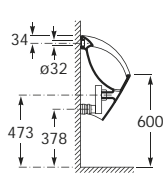

Chic

Concealed

35945A000 Concealed (rear) inlet urinal. Includes wall fixings

35945B000 Exposed (top) inlet urinal. Includes wall fixings

Trap (not included):

HCUP50UK0 Ø 50mm urinal trap with 75mm water seal for concealed inlet urinal

Wing

387090000 Urinal divider. Includes wall fixings