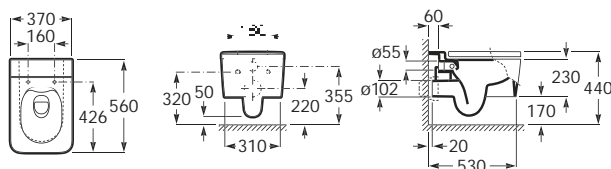

346527000

Round rimless wall-hung WC with 822039L00 wall fixing kit and efficient distributor

80152200B

Soft-close seat and cover