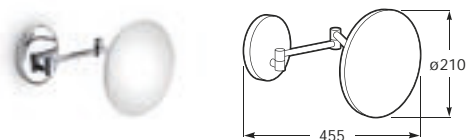

816381001 Wall-mounted twin-arm magnifying mirror