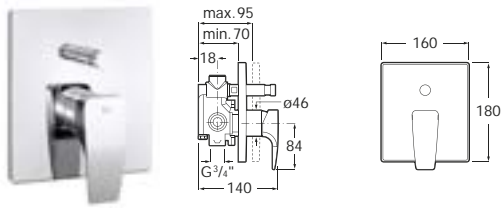

Thesis | Ceramic disc cartridge

5A0B50C00 1/2" built-in bath-shower mixer with diverter-flow regulator

Optional: