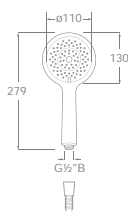

Sensum Round 130/4

4 functions

Rain

AquAir

Spray

Pulse

5B1107C00	130mm diameter - chrome with 1/2" water connection
Handset with 4 functions: Rain, Spray, Pulse and AquAir	
Optional:	
D50010024	1.5m smooth hose
D50010011	1.7m metallic hose
D50010014	1.5m metallic hose