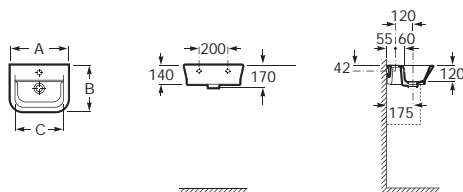

Cloakroom basin

A	B	C
450	420	380
400	320	335
350	320	285

327477000 450 x 420 Basin with V0007500R fixing kit

32747K000 450 x 420

327478000 400 x 320

327479000 350 x 320

337470000 Pedestal for 450 basin

337471000 Semi-pedestal for 450 basin

337472000 Semi-pedestal for 400 and 350 basins only

Basins are glazed on three sides