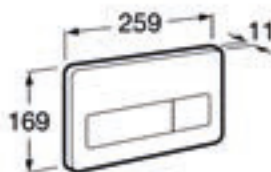

3/6L dual push operating flush for Pro System support (cannot be installed with built-in cabinets).

Material: Chrome plated ABS and brushed plated ABS.

PVD (for Greige and Nero finishes).

11 x 259 x 169 mm

Ref. 8900970..

- R0 Chrome
- R1 Silver
- R3 Greige
- R5 Nero