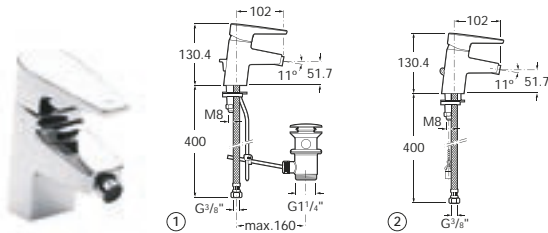

Bidet mixers

5A6031C00 ① Monobloc bidet mixer with swivel flow regulator, pop-up waste and 3/8" flexible supply hoses

5A6131C00 ② Monobloc bidet mixer with swivel flow regulator, retractable chain and 3/8" flexible supply hoses