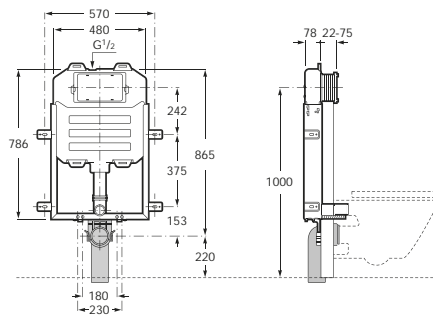

Basic WC Compact