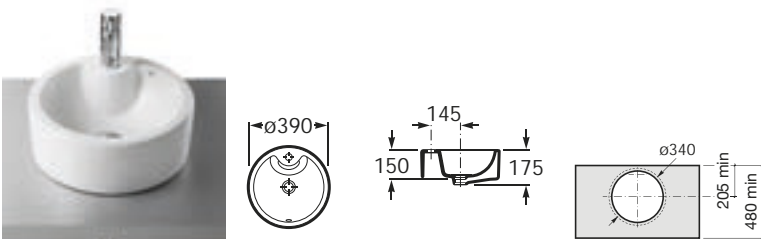

32722T000 ● Ø 390 On countertop basin