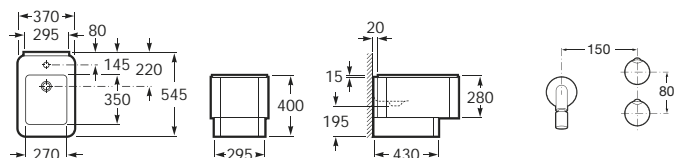

Element

Bidet

357574000 ⊗ Over-rim bidet with V0007600R floor fixing kit

357577000

5A6462C00 Wall-mounted 3 hole bidet mixer for bidet without taphole (pictured). Excludes waste