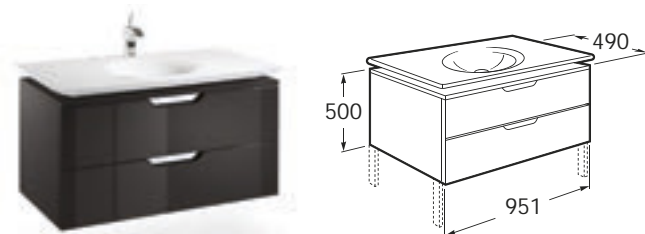

Base unit to suit 1000 basin

856452.. 951 x 490 Base unit to suit 1000 basin with two soft-close drawers. Includes four organiser boxes

Optional:

816406001 290 height Optional legs (pair)

S28LIS000 EU to UK adaptor for space-saving waste

The wash-basins are provided with 4 side housings for a Towel rail. The front towel rails are incompatible with the side towel rails. Please note that towel rail are not compatible if the basin is installed with the complementary furniture