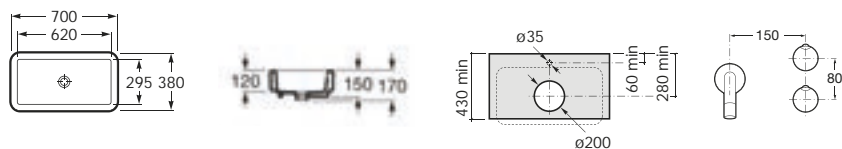

Element

On countertop basins

327572000 ⊗ 700 x 380 On countertop basin (glazed on four sides) with V0007500R fixing kit