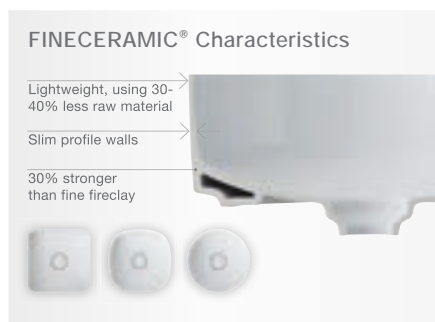

Features and benefits

FINECERAMIC®

FINECERAMIC® is a new revolutionary material, 100% ceramic using 30-40% less raw material than standard vitreous china, yet 30% stronger than fine fireclay

Achieving slim walls which **are durable**, with greater tensile strength, hygienic and resistant to abrasive cleaners, **FINECERAMIC®** is a new sophisticated approach to the bathroom.