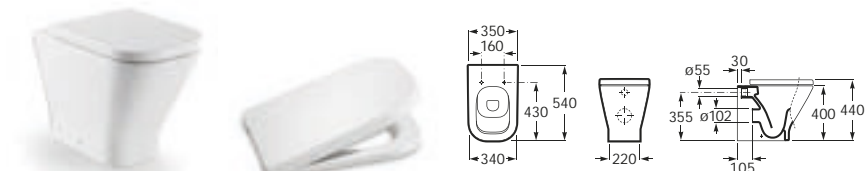

Back-to-wall WC

347477000 Box-rim WC pan horizontal outlet with 822503100 floor fixing kit

801472004 Soft-close seat and cover

801470004 Seat and cover