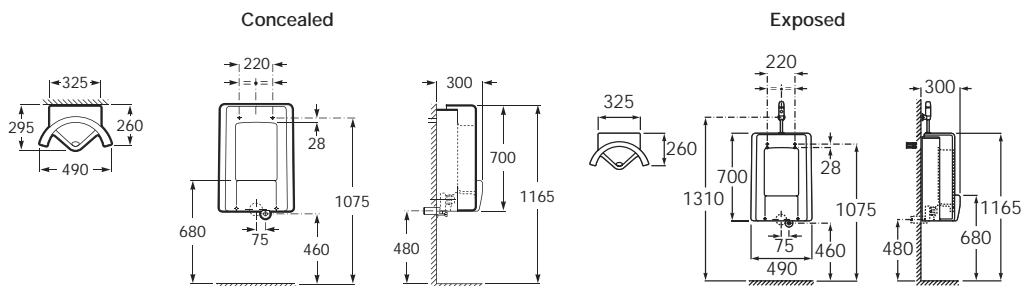

Site Frontal

35960A000 Concealed (rear) inlet urinal. Includes wall fixings

35960B000 Exposed (top) inlet urinal. Includes wall fixings

Trap (not included):

HCUP50UK0 Ø 50mm urinal trap with 75mm water seal for concealed inlet urinal