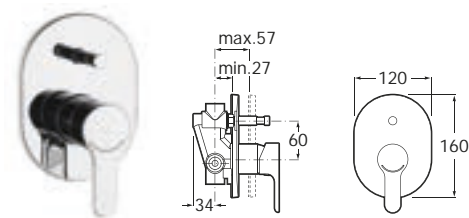

5A0609C00 1/2" built-in bath or shower mixer with automatic diverter