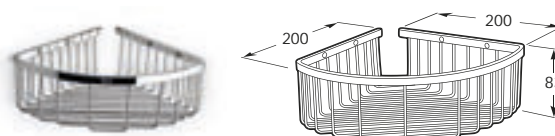

816731001 200 x 200mm wall-mounted corner container