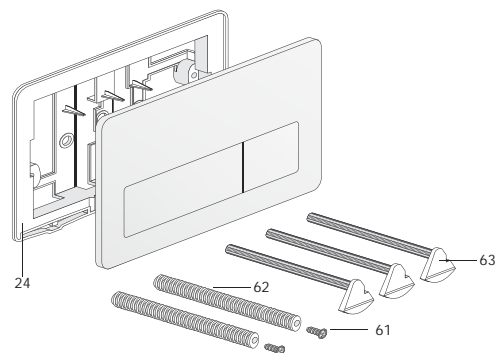

PL1, PL2, PL4 and PL6 - Operating Panels

890095000, 890095001, 890095002, 890095005, 890096000, 890096001, 890096002, 890096005, 890098001, 890098005, 890098002, 890098000, 890085001, 890085005, 890085002, 890085000

24	Back plate	V0000700R
25-27	Rods	V0000900R
25-27, 30, 31	Extension rods	V0026000R

PL3 and PL5 - Operating Panels

890097004, 890099001, 890099005, 890099002, 890099000

24	Back plate	V0000700R
61-63	Rods	V0000800R

Plate L1 and Plate L2 - Operating Panels

890086001, 890086002, 890086000, 890087001

80	Back plate - Plate L1	V0027800R
80	Back plate - Plate L2	V0029000R
81-83	Rods	V0027700R