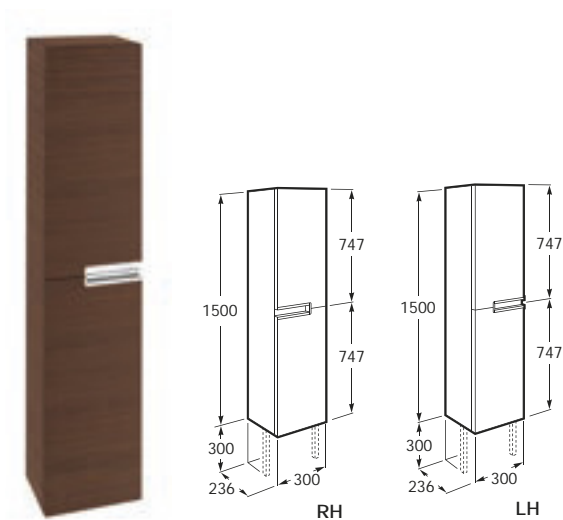

856660... 1500 x 300 With reversible soft-close doors and three adjustable shelves

Optional:

816413001 300 height Set of two legs