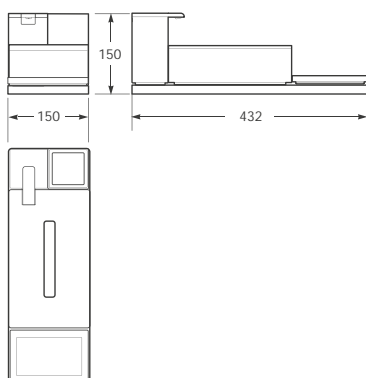

4 piece accessories set including toothbrush holder, soap dispenser, soap dish, tissue box holder and tray.

Material: Aluminum and zinc plated alloy for Chrome finish which is brushed and has PVD treatment for Greige and Nero finishes stainless steel for tissue box top. MDF tray with dark oak finish.

150 x 150 x 432 mm

Ref. 816628...

001 Chrome

039 Nero

040 Greige