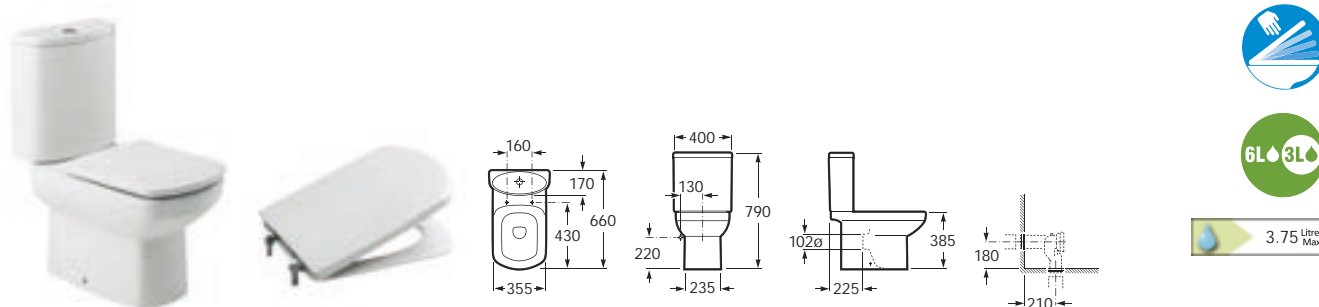

Senso

Close-coupled WC

342514000 Box-rim WC pan dual outlet with V0007600R floor fixing kit (open back)

341518000 Cistern complete with 822850901 6/3 litre dual flush cistern fittings

801512004 Lacquered soft-close seat and cover

801511004 Lacquered seat and cover