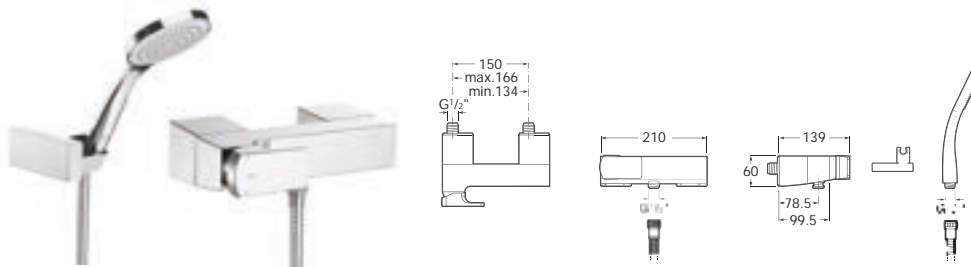

5A2001C00 Wall-mounted shower mixer, 1.7m flexible shower hose, L90 handset, swivel wall bracket and 1/2" water connection

Optional:

D50010022 Easy Fix Kit (for installing bar shower valve to pipework)