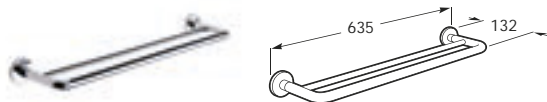

Hotel's 2.0

Material: Chrome

816386001 Double towel rack