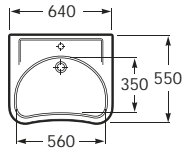

Access

Wall-hung basin

327230000 ● Basin with V0007500R fixing kit (no overflow)