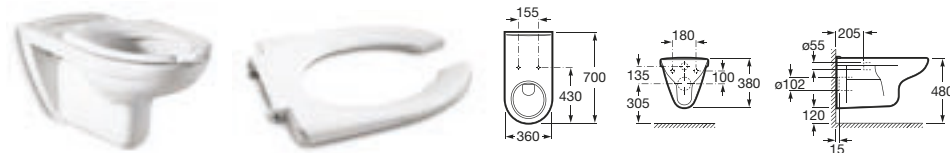

Access

Extended projection wall-hung WC

346237000 Extended projection box-rim WC pan with V0013600R wall fixing kit

801230004 Open ring seat and cover with stainless steel hinges

80123A004 Seat and cover with stainless steel hinges (no open ring)

80123D004 Open ring seat (no cover) with stainless steel hinges

This product is designed to give greater accessibility but is not designed to comply with UK Doc M regulations. For our Doc M compliant products, please see page 096-103.

See also: Installation systems for wall-hung WCs - page 274-275. Senso and Senso Compact bathroom collection - page 196-200. The Gap bathroom collection - page 204-212. Commercial section - page 090-127.