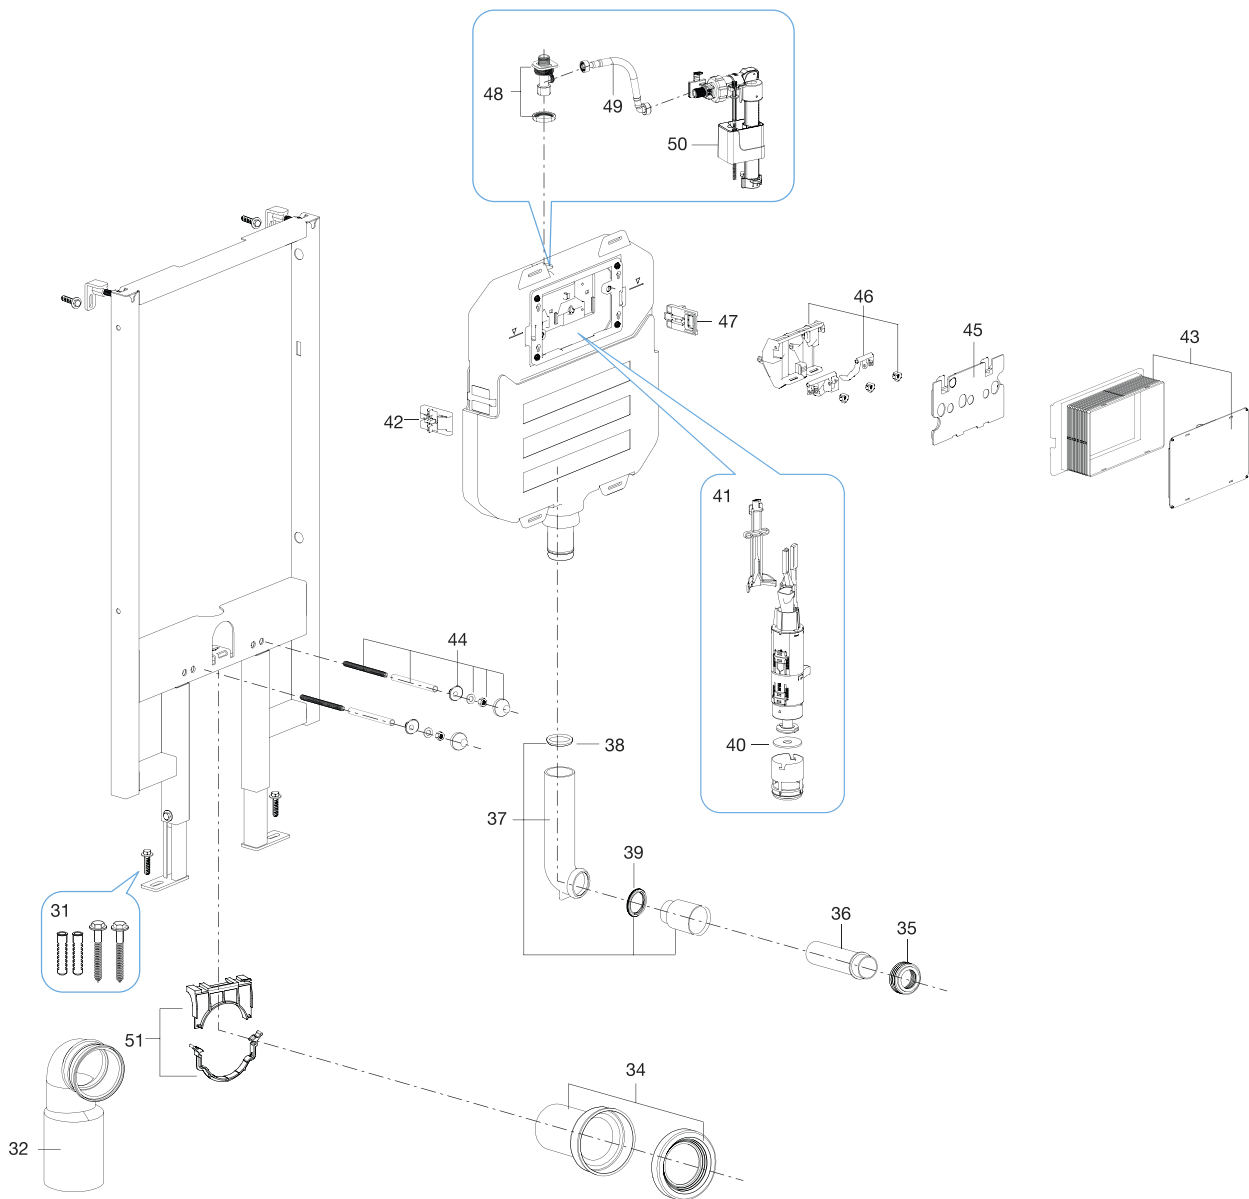

Duplo WC Compact - 890080010

31	Floor fixing kit	V0019500R
32	Outlet connector (floor)	V0018800R
34-36	Outlet & inlet connector (horizontal)	V0018600R
35	Pan connection seal	V0018700R
37	Inlet elbow	V0019000R
38	Inlet elbow connecting ring	V0019100R
39	Inlet elbow seal ring	V0019200R
40	Flush valve seal	V0018100R
41	Flush valve	V0018000R

42,47	Tank hooks	V0019400R
43	Built-in box	V0018400R
44	Pan fixing kit	V0018500R
45	Operating gasket	V0018300R
46	Operating bracket	V0018200R
48	Angle valve	V0017700R
49	Supply hose	V0017800R
50	Side inlet valve	V0017900R
51	Clamp	V0019700R