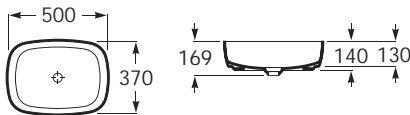

327502000 ⊗ 370 x 370 Soft basin with 72mm fixed open ceramic waste and no overflow

327500000 ⊗ 500 x 370 Soft basin with 72mm fixed open ceramic waste and no overflow

327532000 ⊗ 370 x 370 Square basin with 72mm fixed open ceramic waste and no overflow