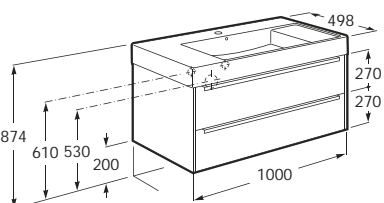

857002...	1000mm base unit
32752A000	1000mm wall-hung basin
	Optional:
816815339	Optional legs (pair)
S28LIS000	Optional EU to UK adaptor