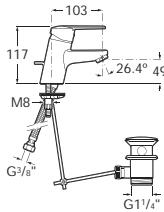

323810001 Basin Pick-Up Pack - Contains Laura 560 x 460 - 1TH basin, full pedestal, Victoria (V2) basin mixer and click waste