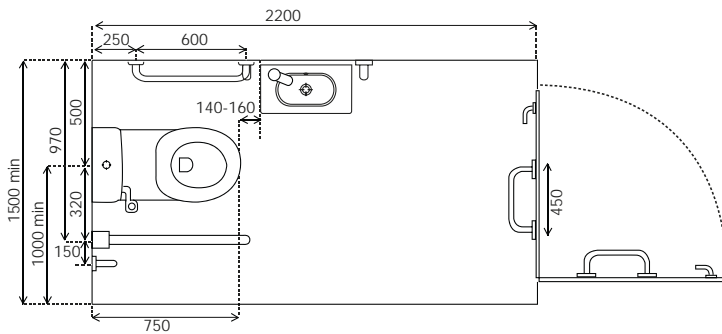

Meridian Access Doc M

Unisex wheelchair accessible washroom

Pack with left-hand basin

With stunning modern lines and concealed grab rails, Meridian Access Doc M packs create a luxury setting. Provided in one box, fully LABC registered and designed to meet Part M regulations.

Pack includes: Meridian Access WC with cistern, spatula lever, fixing kit, anti-vandal bracket, seat, left-hand basin, thermostatic basin mixer, press-down waste, chrome bottle trap, four 600mm grab rails, one 450mm grab rail, one hinged grab rail and toilet roll holder.

0020020WH	Pack with white seat and grab rails
0020020BL	Pack with blue seat and grab rails
0020020GR	Pack with grey seat and grab rails

Finishes

Dimensions in mm

Note: Fixings are not supplied with the grab rails, please consult a qualified tradesman before fitting.

Due to manufacturing processes, all dimensions of ceramic components are approximate.