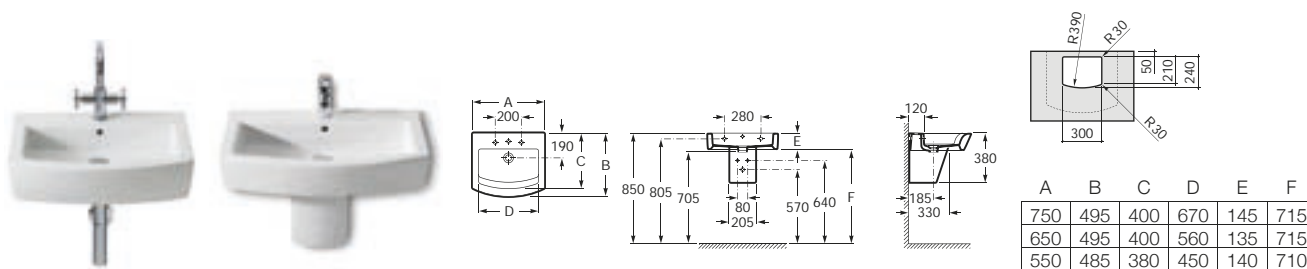

Hall

Wall-hung or on countertop basins

32762G000	750 x 495	Basin with 822045800 fixing kit
327621000	650 x 495	Basin with V0007500R fixing kit
327881000	550 x 485	
337620000		Pedestal
337621000		Semi-pedestal with V0015900R fixing kit
		Optional:
840597001		Towel rail 220mm (not compatible with 550mm basin)