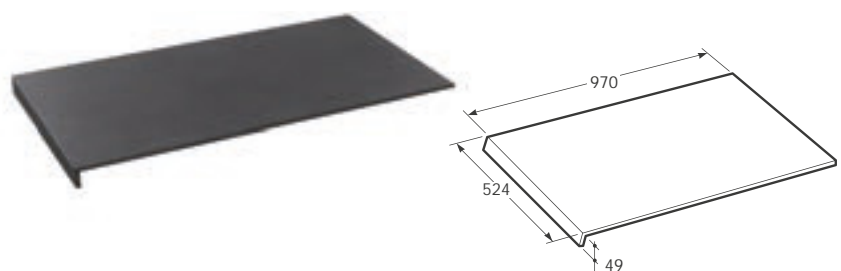

Wall Tile
L4 NERO SHAGREEN R 49 x 970.

49 x 524 x 970 mm

Ref. TJ7TDY161

	Pieces	Kg	m²
Box:	1	12.8	0.51
	Boxes	Kg	m²
Pallet:	5	90.25	2.54