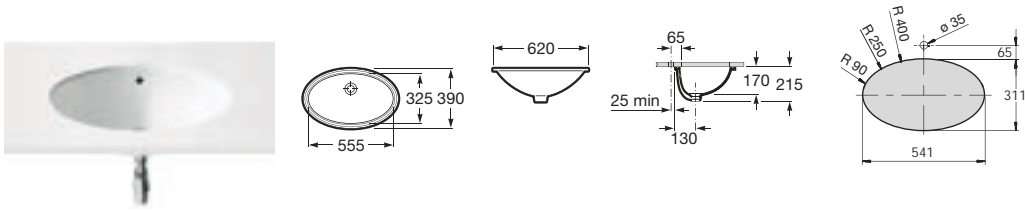

Grand Berna

Under countertop basin

327899000 ⊗ 620 x 390 (541 x 311) Under countertop basin with 527004614 fixing kit. Glazed on both sides

A cut-out template is included on the packaging