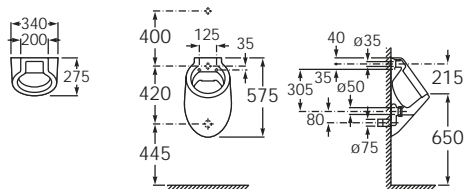

Spun

35314A000 Concealed (rear) inlet urinal

Trap and fixing kit (not included):

HCUP50UK0 Ø 50mm urinal trap with 75mm water seal

V0009400R Wall fixing