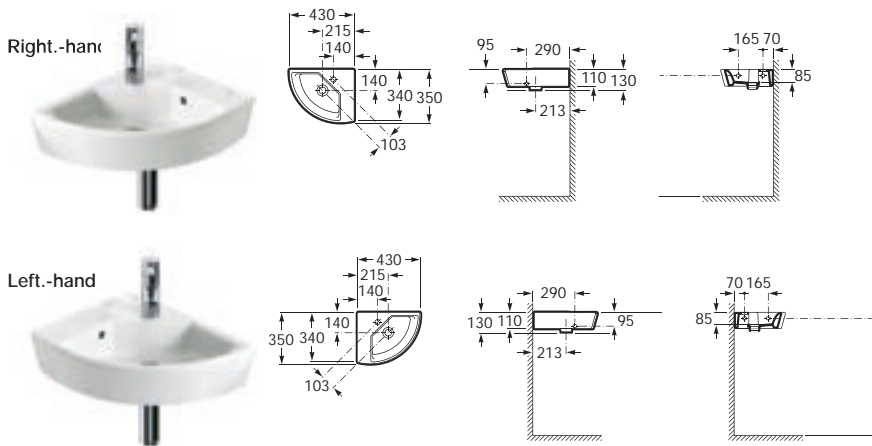

Hall

Corner basins

327622000	350 x 430	Right-hand corner basin with V0007500R wall fixing kit
327623000	350 x 430	Left-hand corner basin with V0007500R wall fixing kit
Optional:		
840628001		Towel rail