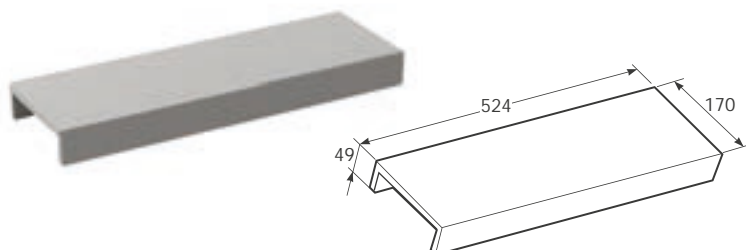

Wall Tile
U OFF-WHITE LATTICE

R 49 x 170.

49 x 170 x 524 mm

Ref. TJ7TFA021

	Pieces	Kg	m²
Box:	1	4	0.09
	Boxes	Kg	m²
Pallet:	24	126.96	2.14