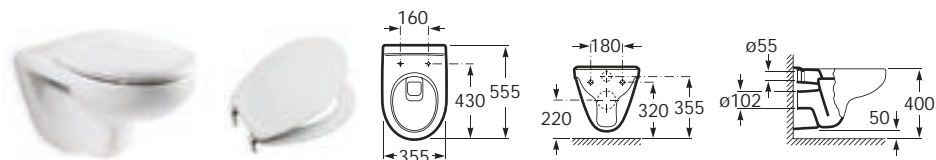

Wall-hung WC pan

34630300S	Open-rim WC pan
8013SC005	Lacquered soft-close seat and cover (top fixing)
8013U0004	Lacquered seat and cover