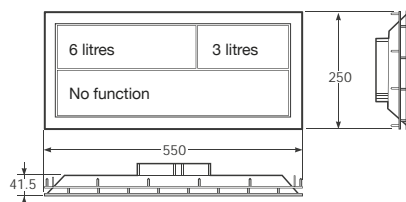

Built-in 3/6L dual capacitive operating flush. 550 mm.

Material: Lacquered aluminium.

550 x 250 mm

Ref. 8164880..

- 39 Nero
- 40 Greige
- 41 Silver