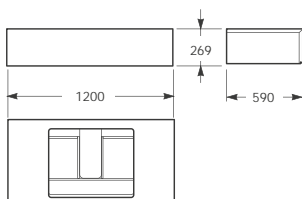

Furniture with soft-close drawer for countertop washbasin.

Material: Lacquered MDF exterior in Greige, Nero or Silver. Dark oak interior finish. Needs to be a solid wall.

Measurements in mm.

Ref. 8567008.. 1800 mm furniture for two 770 mm washbasins

Ref. 8567018.. 1550 mm furniture for two 650 mm washbasins

Ref. 8567028.. 1200 mm furniture for single 770 mm washbasin

Ref. 8567038.. 1000 mm furniture for single 650 mm washbasin

Ref. 8567048.. 820 mm furniture for single 770 mm washbasin

19 Silver
20 Greige
21 Nero

1200 mm