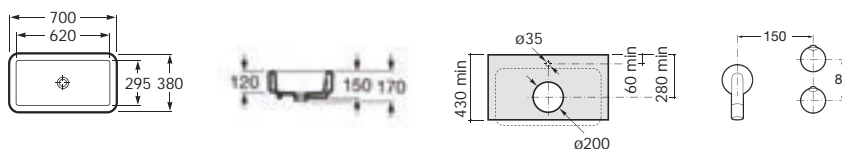

On countertop basins

327572000	⊗ 700 x 380	On countertop basin (glazed on four sides) with V0007500R fixing kit
5A3562C00		Wall-mounted 3-hole basin mixer (pictured). Excludes waste