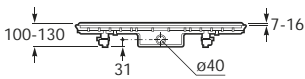

In-Drain: The best solution to create a shower area which is integrated into the bathroom space. Our In-Drain systems are designed for use with concrete floor installation: further information and installation videos are available on our website (www.uk.roca.com).

In-Drain Channel

A	B
990	950
890	850
790	750
690	650

Drain kit with geotextile sheet for wet room showers. To be used with a cover plate, choice of two styles available: **X1 and X2**.

Plate sold separately.

276091000	950 x 50
276153000	850 x 50
276090000	750 x 50
276089000	650 x 50