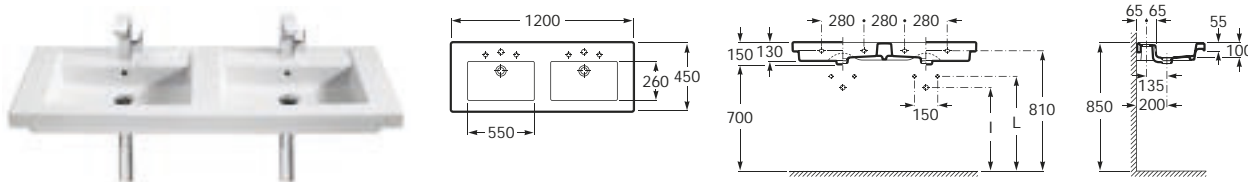

Prisma

Wall-hung double basin

327540000 ○●○ 1200 x 450 Wall-hung or vanity basin with fixing kit (one pierced taphole per bowl)

Optional:

- 816759001 Left side towel rail
- 816758001 Right side towel rail