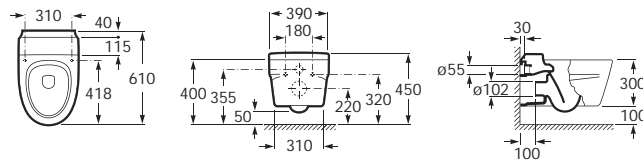

Khroma

Wall-hung WC pan

346657000 Box-rim WC pan with 822039500 wall fixing kit

801652... Lacquered soft-close seat and cover. Finished in Ice White (lacquered) or Passion Red (cushioned with antibacterial Roca Soft Texture)

Finishes

004 Ice white

F3T Passionred

See also: Installation systems for wall-hung WCs - page 274-275. Element bathroom collection - page 140-144. Khroma bathroom collection - page 145-149.

Dimensions in mm

Substitute ... in the reference with the code for the chosen colour
004 Ice White
F3T Passion Red

Due to manufacturing processes, all dimensions of ceramic components are approximate.