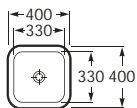

# Khroma

On countertop basins

327655000 ⊗ 750 x 400

327653000 550 x 405

327654000 ⊗ 400 x 400

See also: Brassware section - page 388-481. Bottle traps and Basin wastes - page 481.

Dimensions in mm Due to manufacturing processes, all dimensions of ceramic components are approximate.