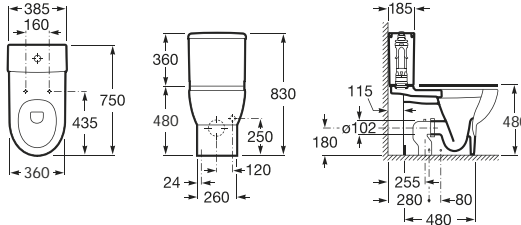

Meridian-N

Access close-coupled WC

34224H000	WC pan dual outlet with V0009400R fixing kit
34124H000	Cistern complete with 6/3 litre dual-flush cistern fittings and 3/8" water supply connection
527700040	3/8" to 1/2" adaptor
801230004	Seat and cover with stainless steel hinges
801300221	Seat (no cover) with seat returning buffers