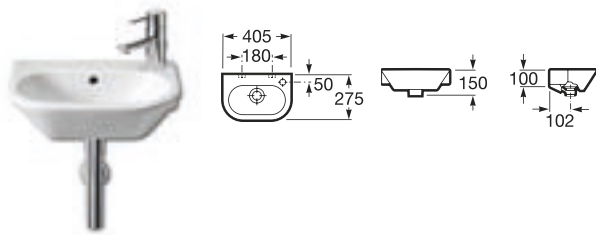

327645000 405 x 275 Basin with V0007500R fixing kit

Basins with RH tapholare not compatible with basin mixers featuring cold start function.