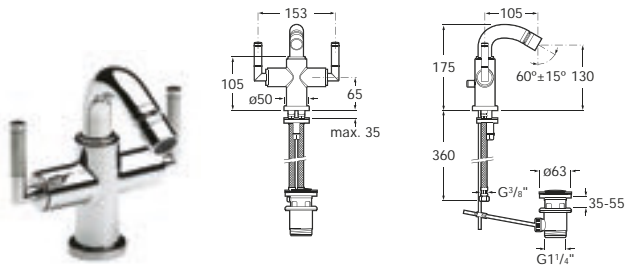

Loft Elite | 1/4" turn

Bidet mixer

5A6051C00 Monobloc bidet mixer with swivel flow regulator, pop-up waste and 3/8" flexible supply hoses