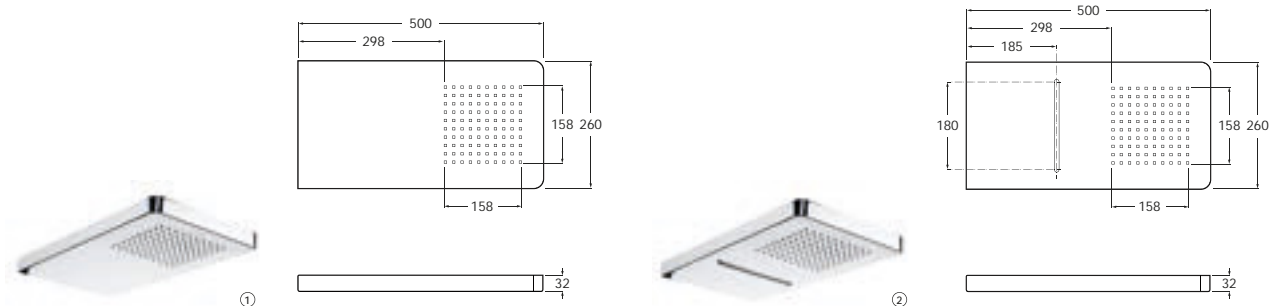

Puzzle

Wall-mounted stainless steel shower head

5A9878C00 ① Shower head with rain shower

5A9978C00 ② Shower head with rain shower and cascade function