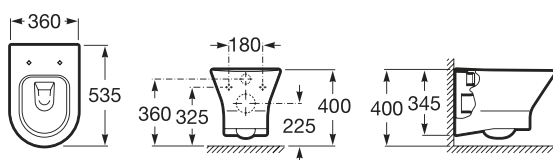

Wall-hung WC pan

346640000	Box-rim WC pan with wall fixing kit
80164B004	Lacquered soft-close seat and cover (top fixing)
801640004	Lacquered seat and cover