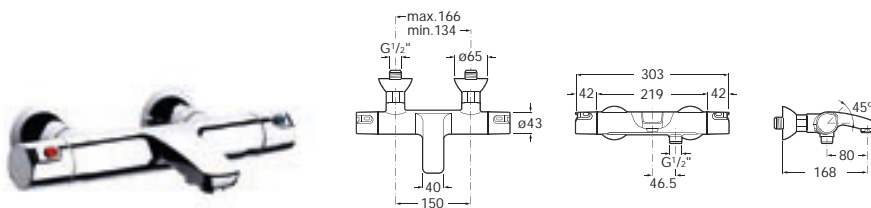

Thermostatic bath-shower mixers

5A1118C00 Wall mounted thermostatic bath-shower mixer with diverter flow regulator (no kit) and 1/2" water connection.

Optional:

D50010022 Easy Fix Kit (for installing bar shower valve to pipework)

D50010009 Pillars (allowing product to be deck-mounted)