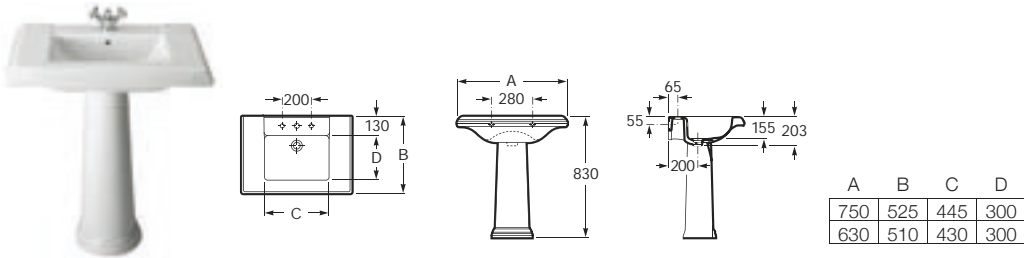

New Classical

Wall-hung basins

- 327490000 750 x 525 Basin with V0007500R fixing kit
- 327491000 630 x 510
- 337490000 Pedestal