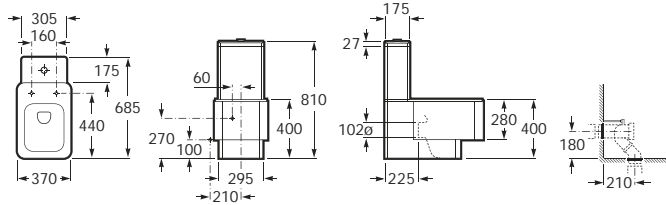

Element

Close-coupled WC

342577000 Box-rim WC pan dual outlet with V0007600R floor fixing kit (moulded back to wall)

341570000 Cistern complete with 822860001 6/3 litre dual-flush cistern fittings

801572004 Lacquered soft-close seat and cover

Khroma

Close-coupled WC