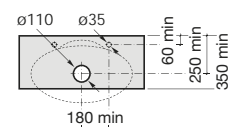

### On countertop basin

327229000 ⊗ 650 x 400 On countertop basin