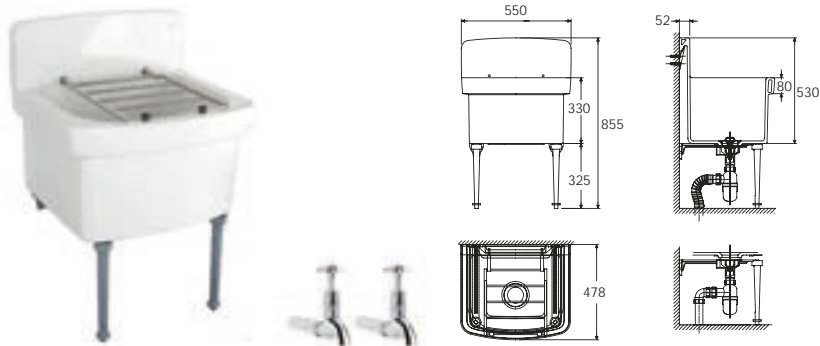

Hamito

Cleaner's Sink

037145555	Hamitoset – Includessink, grate, legs & brackets
371459000	Hamito sink
037144000	Hamito sink grate
037145222	Leg (code is for 1 leg)
037145111	Leg bracket (code is for 1 bracket)
037145333	Wall-mounted bib taps (pair)
037145444	Wall-mounted 100mm extension for bib taps (pair)