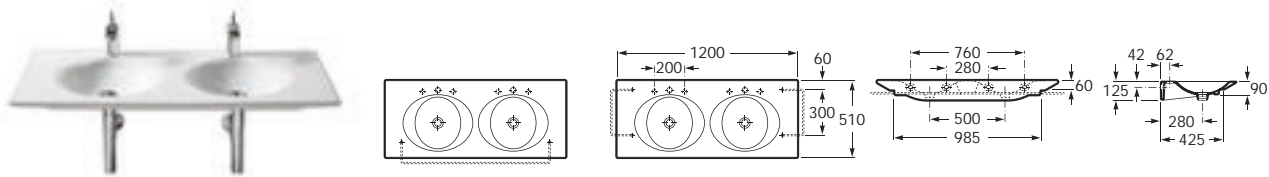

Kalahari

Wall-hung double basin

327896000 ○●○ 1200 x 510 Double basin (one pierced taphole per bowl) with V0007500R fixing kit (no overflow)

Optional:

840523001 Side towel rail 300mm

840667001 Front towel rail

The wash-basins are provided with 4 side housings for a Towel rail. The front towel rails are incompatible with the side towel rails. Please note that towel rails are not compatible if the basin is installed with the complementary furniture