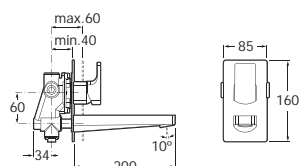

5A4701C00 Wall-mounted basin mixer with 8 l/min flow limiter