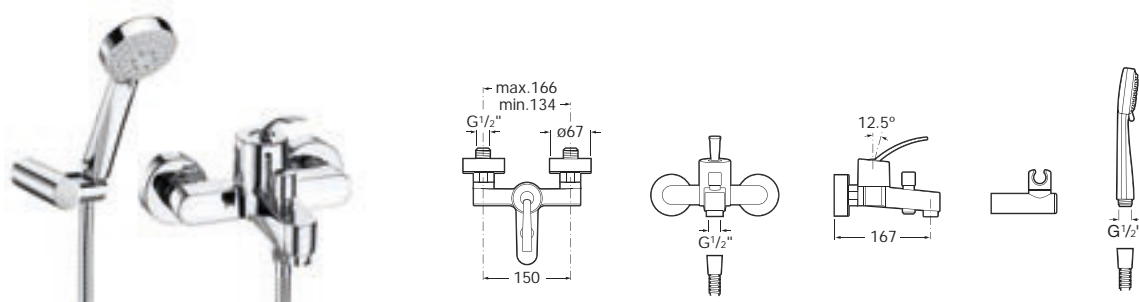

Bath-shower mixers

5A0146C02 Wall-mounted bath-shower mixer with automatic diverter with retention, 1.7m flexible shower hose, Stella 80/3 handset, swivel wall bracket and 1/2" water connection

Optional:

D50010022 Easy Fix Kit (for installing bar shower valve to pipework)

D50010009 Pillars (allowing product to be deck-mounted)

See also: Basin and bidet wastes - page 481.