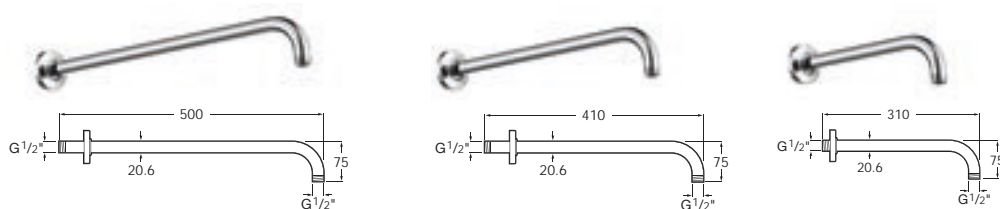

Wall fixing kits for RainSense and RainDream

Wall shower arm for RainSense and RainDream shower heads

5B0350C00	500mm with 1/2" water connection
5B0250C00	400mm with 1/2" water connection
5B0150C00	300mm with 1/2" water connection