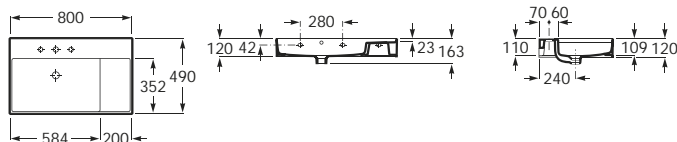

32752B000 800 x 490 Basin with 527002510 fixing kit and overflow

Waste sold separately