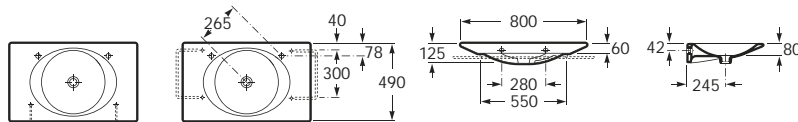

Kalahari

Wall-hung basins

327878000 ○ ○ 800 x 490 Basin with V0007500R fixing kit (no overflow)

32787800H ○ ● 800 x 490

Optional:

840523001 Side towel rail 300 mm

840665001 Front towel rail

The wash-basins are provided with 4 side housings for a towel rail. The front towel rails are incompatible with the side towel rails. Please note that towel rails are not compatible if the basin is installed with the complementary furniture. If the basin with a side taphole is installed, it is not possible to install a basin mixer with pop-up waste

Base unit to suit 800 basin

856451.. 760 x 470 Base unit to suit 800 basin with 2 soft-close drawers. Includes 3 organiser boxes

Optional:

816406001 290 height Optional legs (pair)

S28LIS000 EU to UK adaptor for space-saving waste

The wash-basins are provided with 4 side housings for a Towel rail. The front towel rails are incompatible with the side towel rails. Please note that towel rails are not compatible if the basin is installed with the complementary furniture

Finishes

764 Gloss White

770 Gloss Anthracite Grey

771 Gloss Taupe

See also: Brassware section - page 388-481. Bottle traps and Basin wastes - page 481.

Dimensions in mm

Substitute ... in the reference with the code for the chosen colour:
764 Gloss White
770 Gloss Anthracite Grey
771 Gloss Taupe

Due to manufacturing processes, all dimensions of ceramic components are approximate.

○ Basins with pre-punched (countersunk) holes can have these drilled to suit the number of tapholes required. Please specify at the time of ordering the quantity and handling of any tapholes required - Code: 000001030

● Pierced taphole