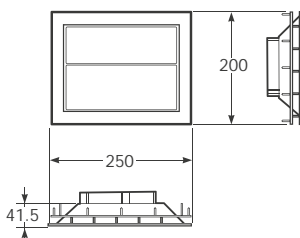

Built-in 3/6L dual capacitive operating flush. 250 mm.

Material: Lacquered aluminium.

250 x 200 mm

Ref. 8164890..

- 39 Nero
- 40 Greige
- 41 Silver