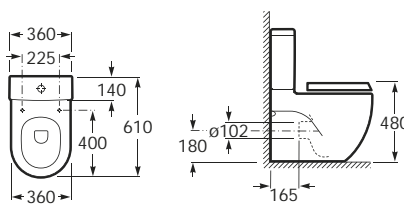

Comfort height close-coupled WC

34224C00U	Box-rim comfort height WC pan with V0007500R floor fixing kit (moulded back-to-wall)
34124D000	Cistern complete with 4.5/3 litre dual-flush cistern fittings
8012AC004	Lacquered soft-close seat and cover
8012AB004	Lacquered seat and cover