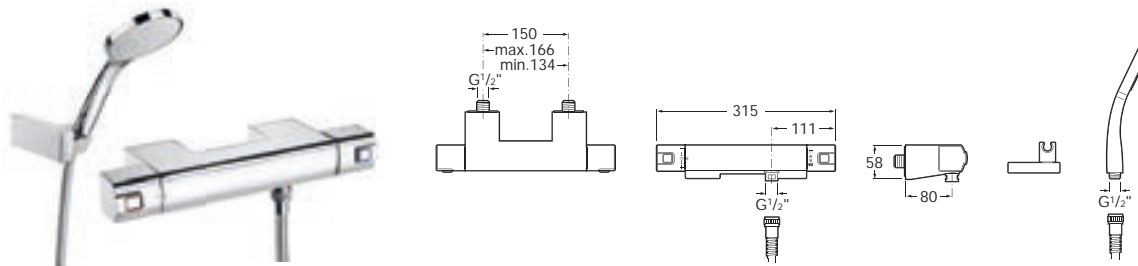

5A1301C00 Wall-mounted thermostatic shower mixer with 1.5m flexible shower hose, L90 handset, swivel wall bracket and 1/2" water connection

Optional:

D50010022 Easy Fix Kit (for installing bar shower valve to pipework)