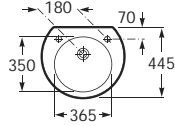

Happening

In countertop basin

327565000 520 x 445In countertop basin