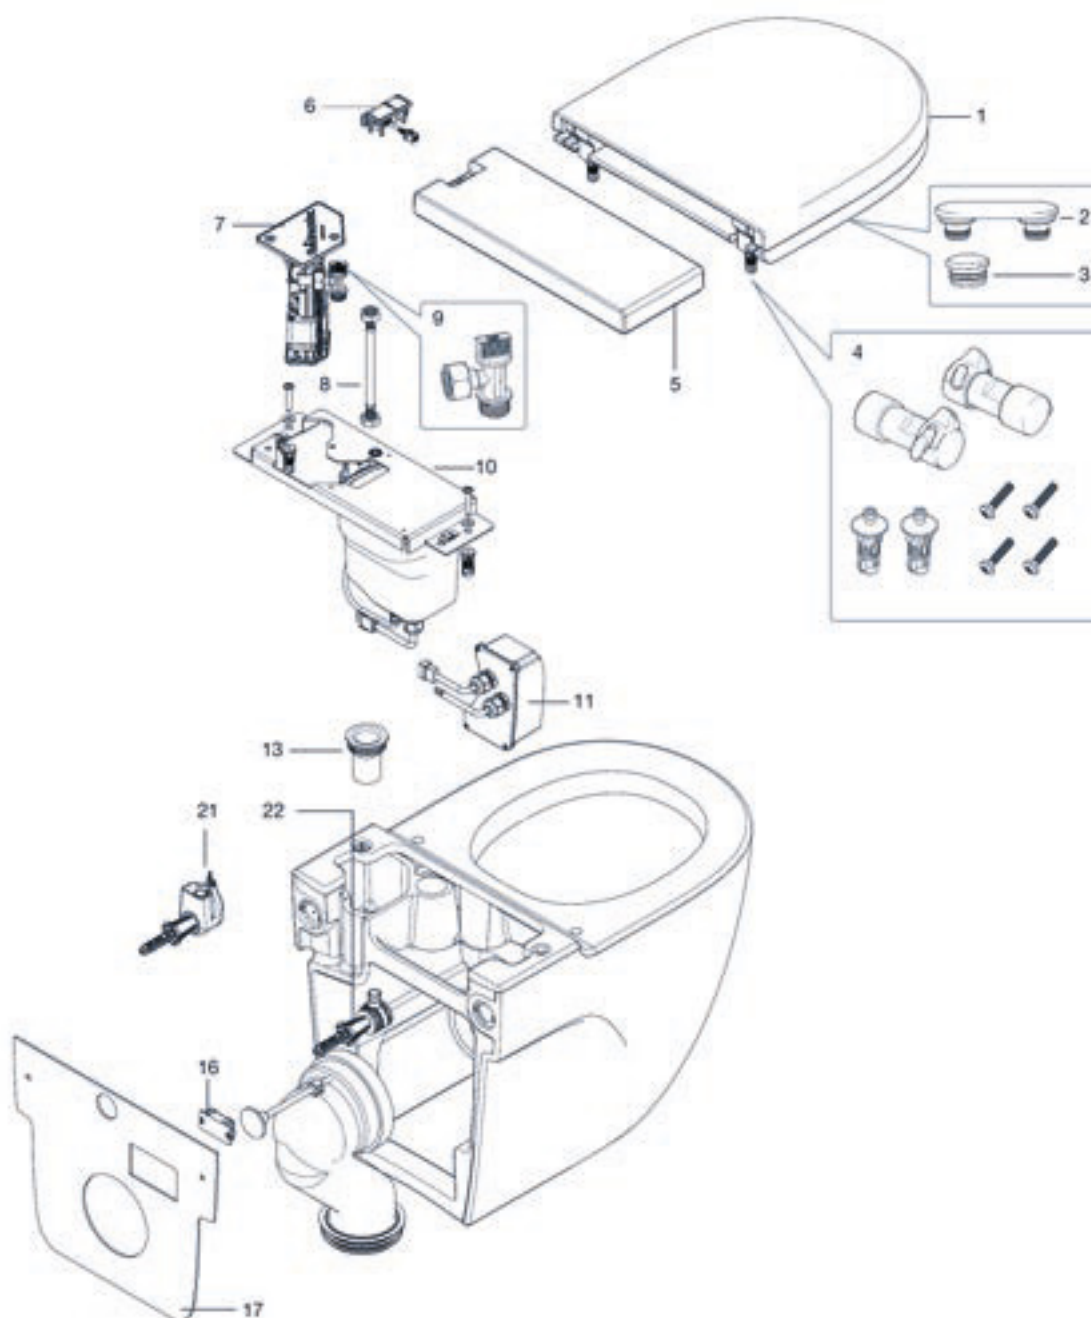

In-Tank Meridian - back-to-wall

1 - 4	Toilet seat set	V0009600R
2	Toilet seat buffers	V0011700R
3	Lid seat buffers	V0009700R
4	Seat fixing set	V0009800R
5 - 6	Rear lid	V0009900R
6	Push buttons	V0010000R
7	Fill valve	V0010200R
8 - 9	Shut off cock 1/2" x 1/2" and hose	V0010300R

10	Assembly blower	V0010400R
11	Control box	V0010600R
13	Ball valve	V0010100R
21-22	WC fixing "FS"	V0011200R
16	Electrical junction box	V0010500R
17	Gaskets	V0009500R