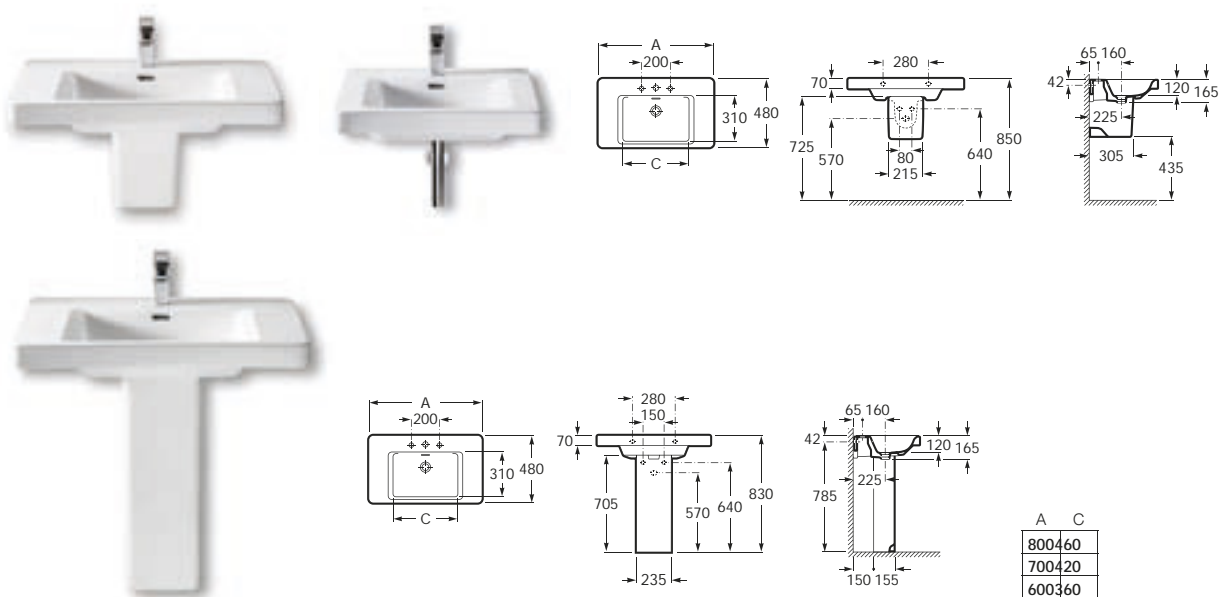

Khroma

Wall-hung or vanity basins

327650000 800 x 480 Basin with V0007500R fixing kit

327651000 700 x 480

327652000 600 x 480

337650000 Pedestal

337652000 Semi-pedestal with V0015900R fixing kit