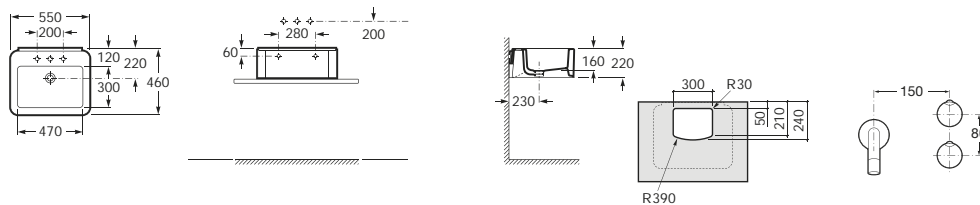

Element

Wall-hung or on countertop basin

327570000	600 x 505	Basin with V0007500R fixing kit
327571000	600 x 505	
5A3562C00		Wall-mounted 3-hole basin mixer (pictured). Excludes waste