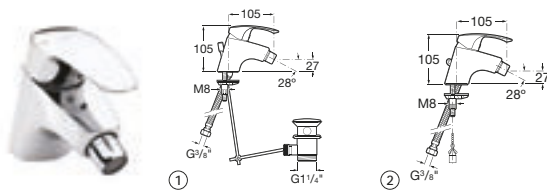

Bidet mixer

- 5A6007C00 ① Monobloc bidet mixer with swivel flow regulator, pop-up waste and 3/8" flexible supply hoses
- 5A6107C00 ② Monobloc bidet mixer with swivel flow regulator, retractable chain and 3/8" flexible supply hoses