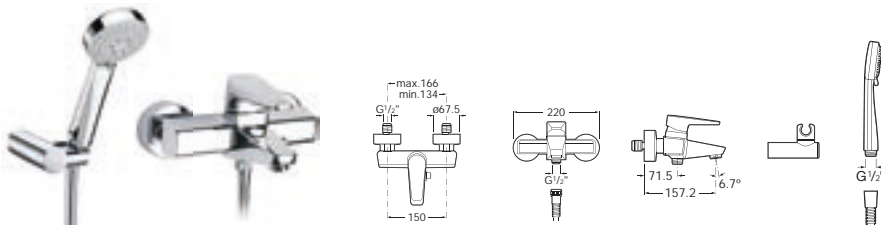

Bath-shower mixers

5A0131C02 Wall-mounted bath-shower mixer with automatic diverter with retention, 1.7m flexible shower hose, Stella 80/3 handset, swivel wall bracket and 1/2" water connection

Optional:

D50010022 Easy Fix Kit (for installing bar shower valve to pipework)

D50010009 Pillars (allowing product to be deck-mounted)

See also: [Basin and bidet wastes - page 481.](#)