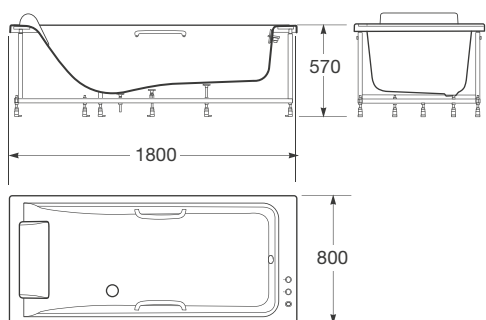

Built-in bathtub 1800 x 800 mm with deck mounted thermostatic faucet, bath filler with pop up waste and overflow, brass handles and soft headrest.

Material: Reinforced acrylic. Chrome plated brass and chrome plated brass with PVD for faucets and handles in Greige and Nero finishes.

1800 x 800 mm

Ref. 248244...

- R3C Greige + Greige handles + Greige faucet
- R5G Nero + Nero handles + Nero faucet
- 911 Off-white + Chrome handles + Chrome faucet
- R6C Shagreen + Greige handles + Greige faucet
- 001 White + Chrome handles + Chrome faucet