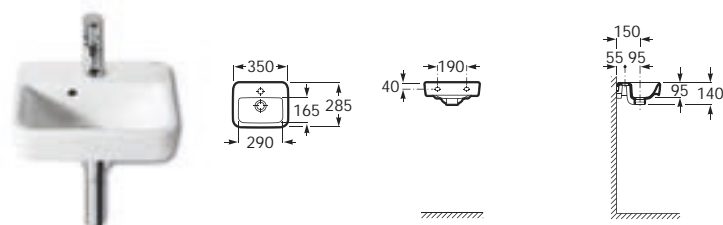

Wall-hung cloakroom basin

32751D000 ● 350 x 285 Basin with V0007500R fixing kit

See also: Brassware section - page 388-481. Bottle traps and Basin wastes - page 481.

Dimensions in mm Due to manufacturing processes, all dimensions of ceramic components are approximate.

○ Basins with pre-punched (countersunk) holes can have these drilled to suit the number of tapholes required. Please specify at the time of ordering the quantity and handling of any tapholes required - Code: 000001030

● Pierced taphole