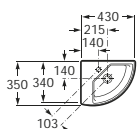

Corner basins

327622000 350 x 430 Right-hand corner basin with V0007500R wall fixing kit

327623000 350 x 430 Left-hand corner basin with V0007500R wall fixing kit

Optional:

840628001 Towel rail

See also: Brassware section - page 388-481. Bottle traps and Basin wastes - page 481.