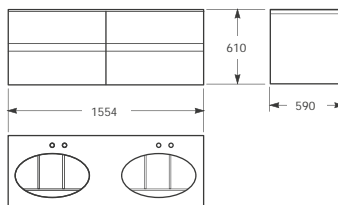

Furniture with two soft-close drawers for 670 mm under-counter washbasin.

It includes tinted tempered glass countertop in Greige, Nero or Silver colour, with two 30.5 mm faucet holes.

Material: Lacquered MDF exterior in Greige, Nero or Silver. Dark oak interior finish. 10 mm tinted tempered glass counter in Greige, Nero or Silver.

Measurements in mm.

Ref. 8567158.. 1800 mm furniture for two under-counter washbasins

Ref. 8567168.. 1550 mm furniture for two under-counter washbasins

Ref. 8567178.. 1200 mm furniture for single under-counter washbasin

Ref. 8567188.. 1000 mm furniture for single under-counter washbasin

Ref. 8567198.. 820 mm furniture for single under-counter washbasin

- 19 Silver
- 20 Greige
- 21 Nero

1550 mm