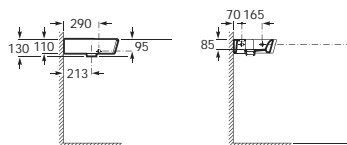

Corner basins

327622000 350 x 430 Right-hand corner basin with V0007500R wall fixing kit

327623000 350 x 430 Left-hand corner basin with V0007500R wall fixing kit

Optional:

840628001 Towel rail

See also: Brassware section - page 388-481. Bottle traps and Basin wastes - page 481.