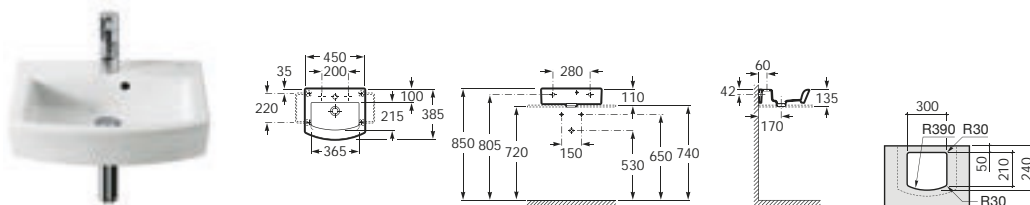

327624000 450 x 385 Cloakroom basin with V0007500R fixing kit

Optional:

840597001 Towel rail 220mm

See also: Brassware section - page 388-481. Bottle traps and Basin wastes - page 481.

Dimensions in mm Due to manufacturing processes, all dimensions of ceramic components are approximate.

○ Basins with pre-punched (countersunk) holes can have these drilled to suit the number of tapholes required. Please specify at the time of ordering the quantity and handling of any tapholes required - Code: 000001030

● Pierced taphole