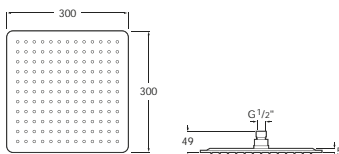

5B2750C00 Square 300 x 300mm high-flow shower head with pivot connection and 1/2" water connection. Can be mounted on wall or ceiling with fixing kits. Polished stainless steel. Features EasyClean nozzles to help prevent limescale build-up.