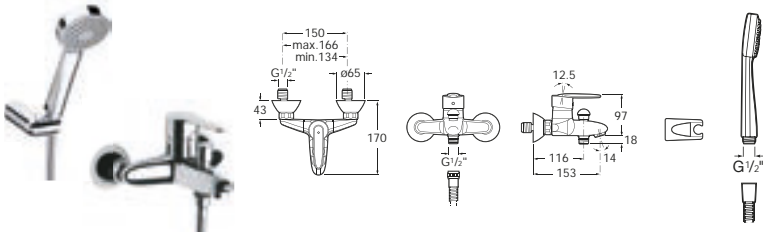

Bath-shower mixers

- 5A0161C02 Wall-mountedbath-showermixerwithautomaticdiverter,1.7m flexibleshowerhose, handset,swivelwallbracketand 1/2" waterconnection
  Optional:
- D50010022 Easy Fix Kit (for installing bar shower valve to pipework)
- D50010009 Pillars (allowing product to be deck-mounted)