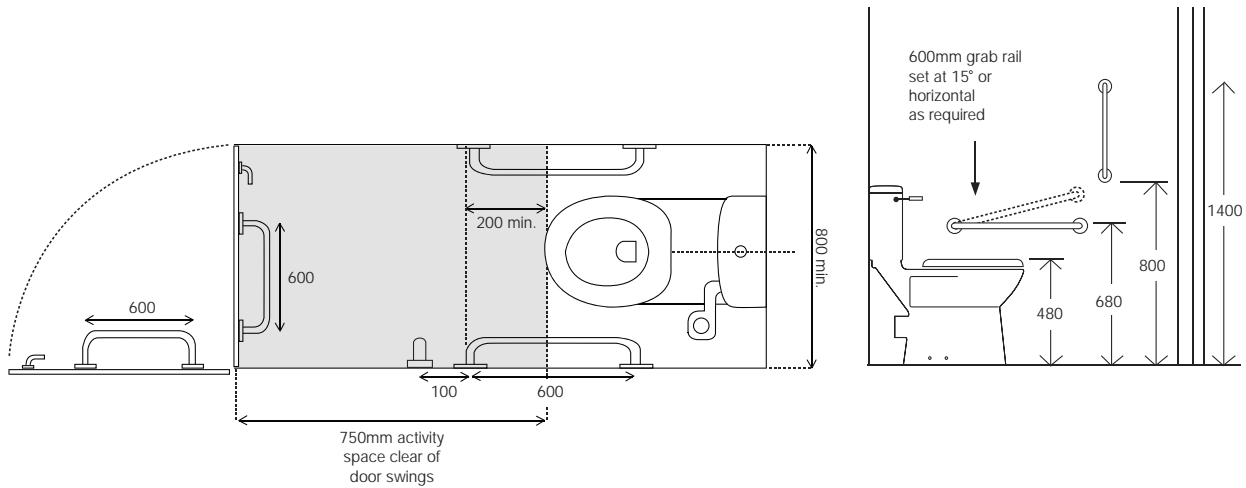

Laura Access

Ambulant Pack

An affordably priced ambulant WC pack, providing ease of use for those who do not require a fully equipped disabled washroom. Fully LABC approved and designed to meet Part M regulations.

Pack includes: Laura Access WC with cistern, spatula lever, fixing kit, anti-vandal bracket, seat and four 600mm grab rails.

0030010WH	Pack with white seat and grab rails
0030010BL	Pack with blue seat and grab rails
0030010GR	Pack with grey seat and grab rails

Finishes