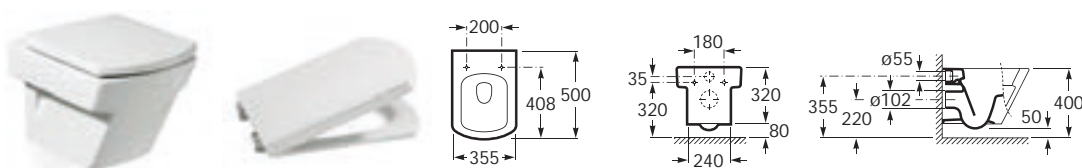

Compact wall-hung WC

- 346627000 Box-rim WC pan
- 801622004 Lacquered soft-close seat and cover