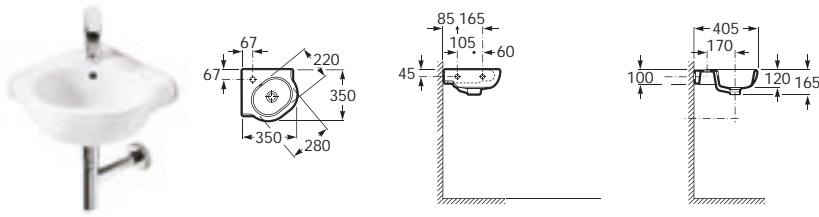

Meridian-N

Corner basin

32724C000 350 x 350 Basin with 822045400 fixing kit