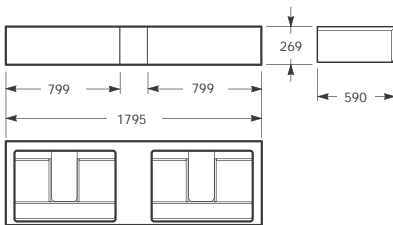

Measurements in mm.

Ref. 8567008.. 1800 mm furniture for two 770 mm washbasins

Ref. 8567018.. 1550 mm furniture for two 650 mm washbasins

Ref. 8567028.. 1200 mm furniture for single 770 mm washbasin

Ref. 8567038.. 1000 mm furniture for single 650 mm washbasin

Ref. 8567048.. 820 mm furniture for single 770 mm washbasin

19 Silver
20 Greige
21 Nero

1800 mm