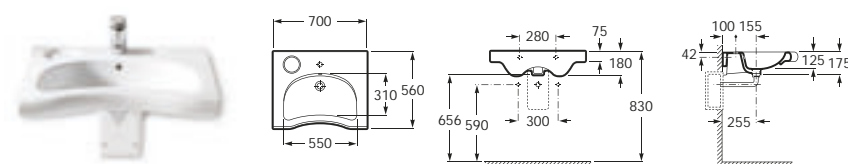

Accessible washbasin

32724H000	700 x 560	Basin with V0007500R fixing kit and integrated soap dish