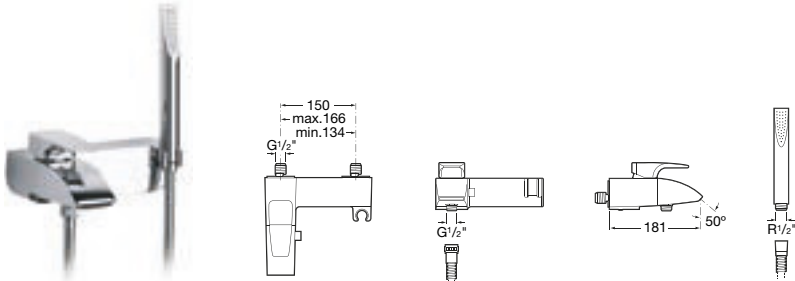

Bath-shower mixers

5A0150C00 Wall-mounted bath-shower mixer with automatic diverter with retention, 1.7m flexible shower hose, handset, integrated holder and 1/2" water connection

Optional:

D50010022 Easy Fix Kit (for installing bar shower valve to pipework)

Cannot be used with pillars