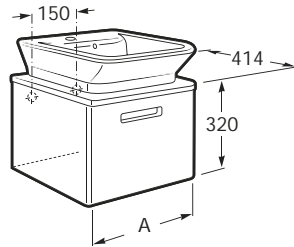

The Gap

The Gap-N Base units

A
577
527
477
427