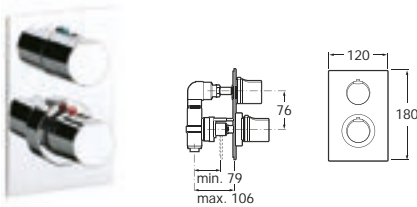

Moai | Ceramic disc cartridge

5A1346C02 Wall-mounted thermostatic shower mixer with 1.7m flexible shower hose, Stella 80/3 handset, swivel wall bracket and 1/2" water connection

Optional:

D50010022 Easy Fix Kit (for installing bar shower valve to pipework)