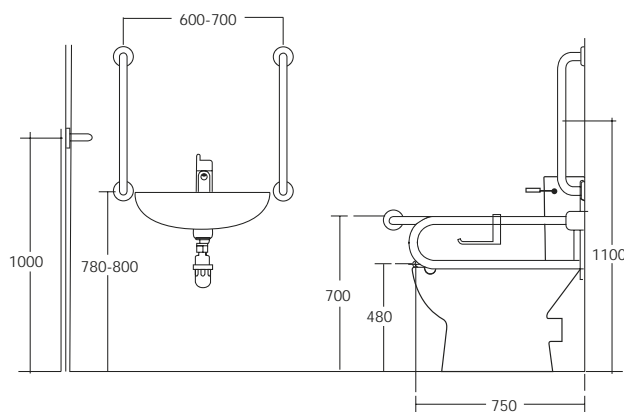

Dimensions in mm

Note: Fixings are not supplied with the grab rails, please consult a qualified tradesman before fitting.