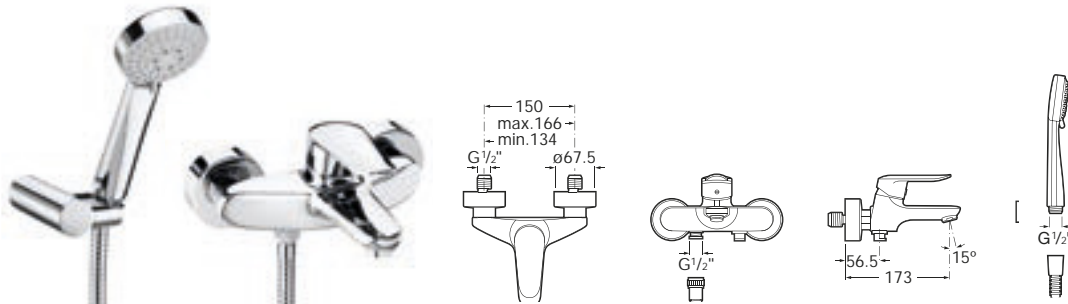

Bath-shower mixers

5A0127C02 Wall-mounted bath-shower mixer with automatic diverter with retention, 1.7m flexible shower hose, Stella 80/3 handset, swivel wall bracket and 1/2" water connection

Optional:

D50010022 Easy Fix Kit (for installing bar shower valve to pipework)

D50010009 Pillars (allowing product to be deck-mounted)

See also: Basin, bidet and bath wastes - page 481. Shower heads, handsets and accessories - page 468-480.