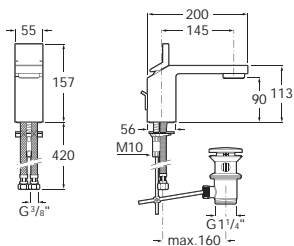

Basin mixers

5A3010C00 Monobloc basin mixer with 7 l/min flow limiter, aerator, pop-up waste and 3/8" flexible supply hoses