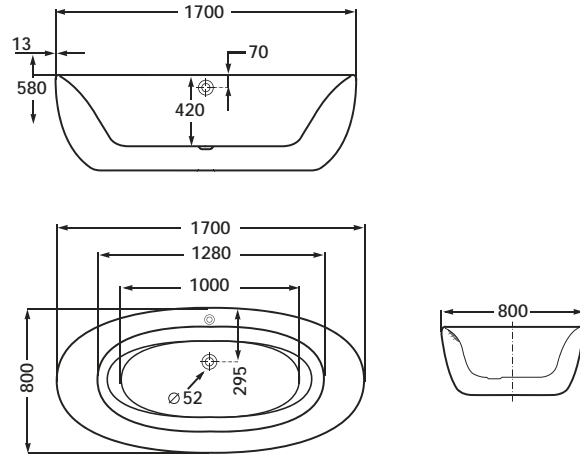

Virginia

248313000 ⊗ 1700 x 800 One-piece acrylic bath with integrated panel and pop-up waste. Supplied with adjustable legs. For freestanding installation. Capacity: 175 litres up to overflow