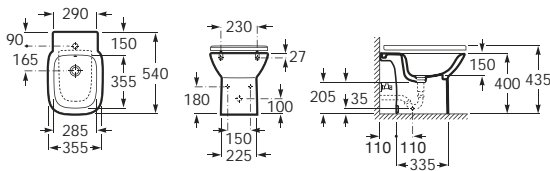

355994000 Floor-standing over-rim bidet with 822503100 floor fixing kit

8069D2004 Lacquered soft-close bidet cover