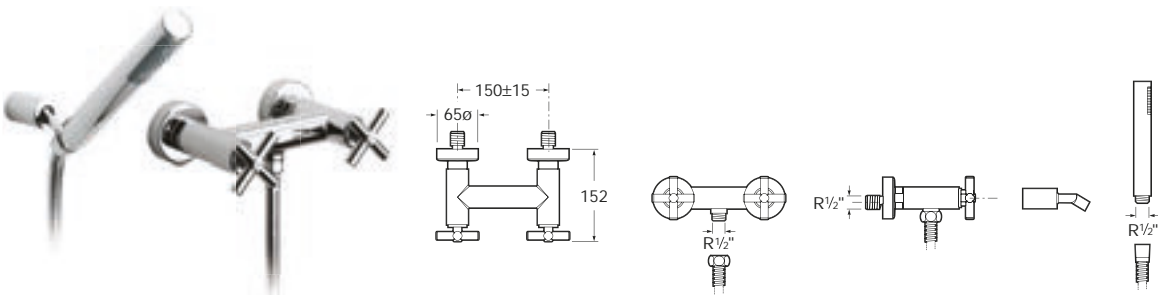

5A2043C00 Wall-mounted shower mixer with 1.5m flexible shower hose, handset, swivel wall bracket and 1/2" water connection

Optional:

D50010022 Easy Fix Kit (for installing bar shower valve to pipework)

See also: Bidet and bath wastes - page 481. Shower heads, handsets and accessories - page 468-480.