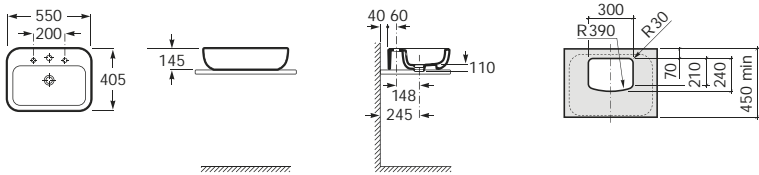

327653000 550 x 405