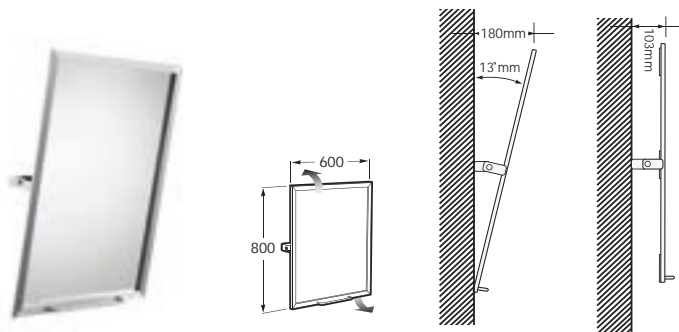

### Tilting mirror

- 812288000 600 x 800 Tilting mirror in stainless steel with operating handle

Fixings supplied are suitable for solid wall installation only, please consult a qualified tradesman before fitting