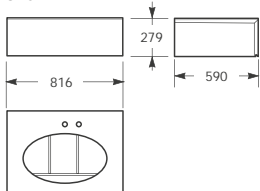

Furniture with soft-close drawer for 670 mm under-counter washbasin.

It includes tinted tempered glass countertop in Greige, Nero or Silver colour, with two 30.5 mm faucet holes.

Material: Lacquered MDF exterior in Greige, Nero or Silver. Dark oak interior finish. 10 mm tinted tempered glass counter in Greige, Nero or Silver.

Measurements in mm.

Ref. 8567108.. 1800 mm furniture for two under-counter washbasins

Ref. 8567118.. 1550 mm furniture for two under-counter washbasins

Ref. 8567128.. 1200 mm furniture for single under-counter washbasin

Ref. 8567138.. 1000 mm furniture for single under-counter washbasin

Ref. 8567148.. 820 mm furniture for single under-counter washbasin

19 Silver
20 Greige
21 Nero

820 mm