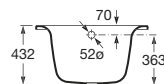

Contesa Plus

A	B	Litres.
1700	700	195
1600	700	180

3.5 mm

237753000 ● ● 1700 x 700 With anti-slip 3.5mm enamelled steel bath.
Capacity: see table

237760000 ⊗ 1700 x 700 With anti-slip

237765000 ⊗ 1700 x 700 Without anti-slip

237353000 ● ● 1600 x 700 With anti-slip

237363000 ● ● 1600 x 700 Without anti-slip

237360000 ⊗ 1600 x 700 With anti-slip

237365000 ⊗ 1600 x 700 Without anti-slip

Legset (must be ordered separately):

291021000 Type 2 bar legset

Swing Plus

A	B	C	D	Litres
1800	800	1617	666	240
1700	750	1517	626	215

3.5 mm

2366G3000 ● ● 1800 x 800 3.5mm enamelled steel bath with anti-slip and gripholes.
Capacity: see table

2367G3000 ● ● 1700 x 750

Grips and legset (must be ordered separately):

526804110 Chrome finish grips (internal fixing)

291030000 Type 2 bar legset for Swing

See also: Bath wastes - page 481.