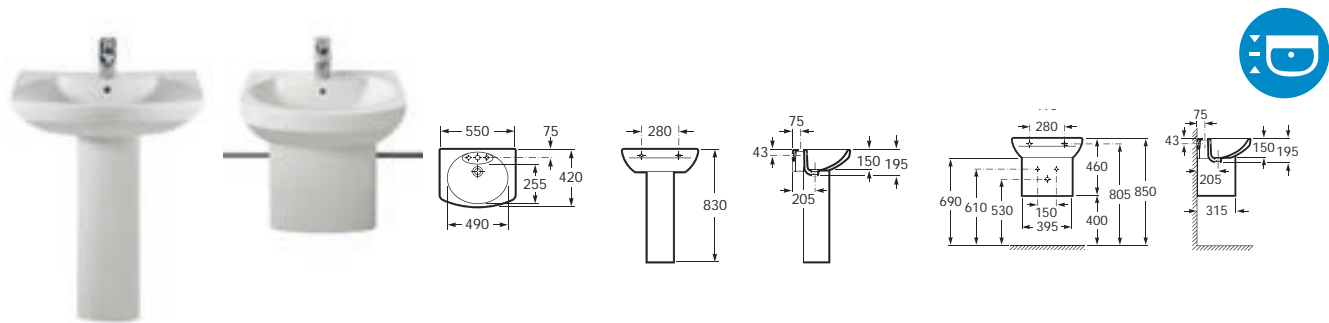

Compact wall-hung basin

325513000	550 x 420	Basin with V0007500R fixing kit
337510000		Pedestal
337511000		Semi-pedestal with V0015900R fixing kit
		Optional:
840539000	900	Towel rail for semi-pedestal

See also: Brassware section - page 388-481. Bottle traps and Basin wastes - page 481.

Dimensions in mm. Due to manufacturing processes, all dimensions of ceramic components are approximate.

○ Basins with pre-punched (countersunk) holes can have these drilled to suit the number of tapholes required. Please specify at the time of ordering the quantity and handling of any tapholes required - Code: 000001030 ● Pierced taphole