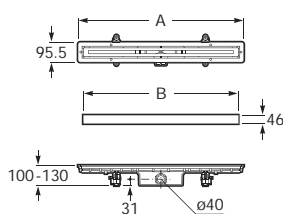

Shower drain for built-in showers InDrain Channel X3 650 / 750 / 850 / 950.

Compatible with Armani/Roca floor tiles.

650 mm / 750 mm / 850 mm / 950 mm

Shower width	A	B	Model to select	Ref.
790=>width>690	690	638	650	276128000
890=>width>790	790	738	750	276129000
990=>width>890	890	838	850	276130000
width>990	990	938	950	276131000