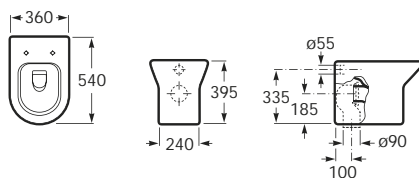

Nexo

Back-to-wall WC

347615000 Box-rim WC pan dual outlet with V0007600R fixing kit

80164B004 Lacquered soft-close seat and cover (top fixing)

801640004 Lacquered seat and cover