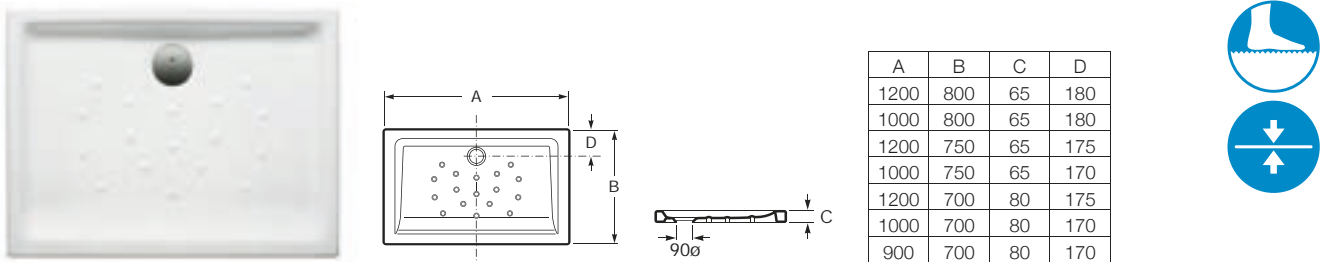

Malta Superslim

373516000 1200 x 800 x 65 Superslim vitreous china shower tray

373505000 1200 x 750 x 65

373513000 1200 x 700 x 80

373517000 1000 x 800 x 65

373506000 1000 x 750 x 65

373512000 1000 x 700 x 80

373519000 900 x 700 x 80

Waste (not included):

506401900 90Ø waste