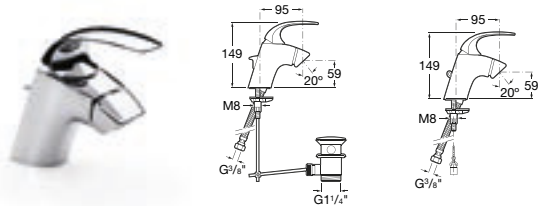

Bidet mixers

5A6068C00 Monobloc bidet mixer with 6 l/min flow limiter, swivel flow regulator, pop-up waste and 3/8" flexible supply hoses

5A6168C00 Monobloc bidet mixer with 6 l/min flow limiter, swivel flow regulator, retractable chain and 3/8" flexible supply hoses

See also: [Basin and bidet wastes - page 481.](#)