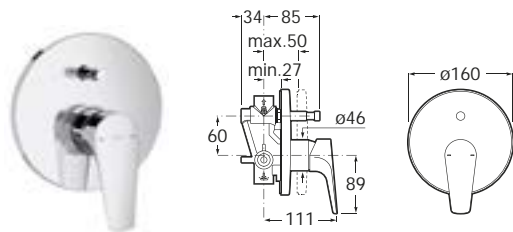

5A0B90C00 Built-in bath-shower mixer

Optional:

525869403 RocaBox concealed shower valve housing for stud wall installation