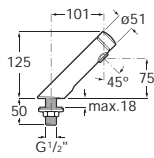

Basin mixers