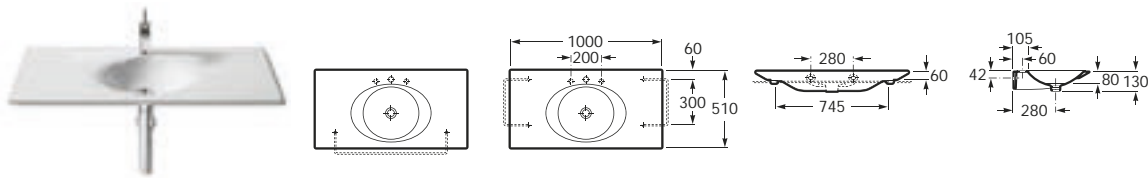

Wall-hung basins

327897000 ○ ● ○ 1000 x 510 Basin with 527002510 fixing kit (no overflow)

Optional:

840523001 Side towel rail 300 mm

840666001 Front towel rail

The front towel rail are incompatible with the side towel rails