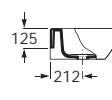

Trough basin

A
1000
600

368PB8000 ⊗ 1000 x 450 Basin for public spaces with 822045400 fixing kit (no overflow)

368PB9000 ⊗ 600 x 450

See also: Brassware section - page 388-481. Bottle traps and Basin wastes - page 481.