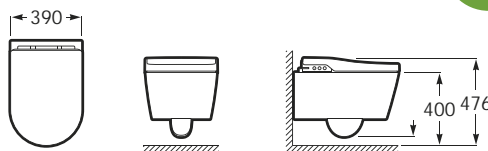

Inspira

Inspira In-Wash Wall-hung WC

803060002

Rimless WC pan with integrated shower toilet functionality, includes remote control and lateral keypad. Hidden fixations are included for a seamless look. Seat is included.