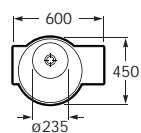

Urbi 4

On countertop basin

32722C000 ⊗ 600 x 450 On countertop basin