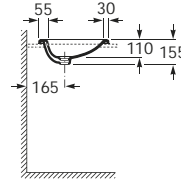

Happening

In countertop basin

327565000 520 x 445In countertop basin