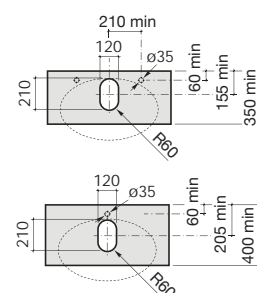

Urbi 6

On countertop basin

32722B000 ⊗ 640 x 430 On countertop basin

See also: Brassware section - page 388-481. Basin wastes - page 481.