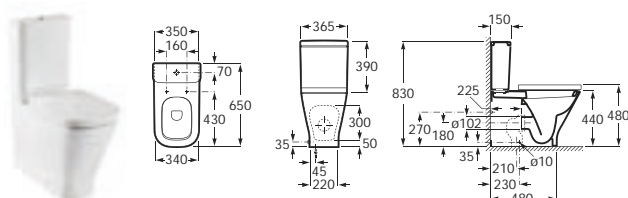

The Gap comfort height close-coupled WC

34247C00U Box-rim comfort height WC pan with 822503100 floor fixing kit

34147D00F Cistern complete with 4.5/3 litre dual-flush cistern fittings

801472004 Soft-close seat and cover

801470004 Seat and cover