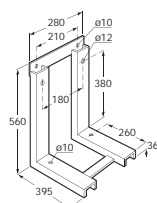

Basic Frame.

Supporting frame for bidet compatible with built-in cabinets

Ref. 822091001