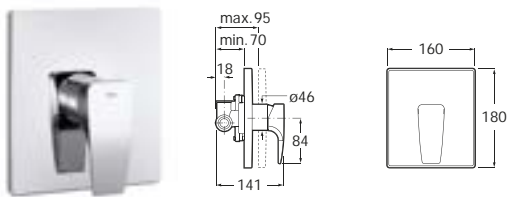

525869403 RocaBox concealed shower valve housing for stud wall installation

5A2B50C00 1/2" built-in bath or shower mixer

Optional:

525869403 RocaBox concealed shower valve housing for stud wall installation