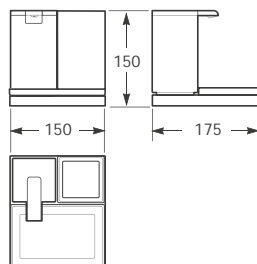

3 piece accessories set including toothbrush holder, soap dispenser, soap dish and tray.

Material: Aluminum and zinc plated alloy for Chrome finish which is brushed and has PVD treatment for Greige and Nero finishes. MDF tray with dark oak finish.

150 x 150 x 175 mm

Ref. 816627...

001 Chrome

039 Nero

040 Greige