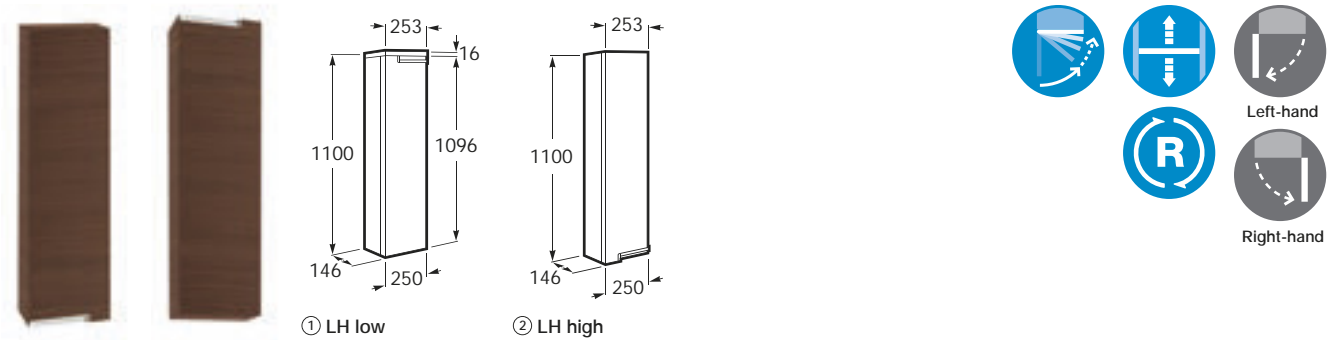

Victoria-N

Column units

856661... ① 1100 x 250 Soft-close door and three adjustable shelves. Right hand for high installation, left hand for low installation.

856662... ② 1100 x 250 Soft-close door and three adjustable shelves. Left hand for high installation, right hand for low installation.

Column unit can be installed higher on the wall with the handle at the bottom or lower on the wall with the handle at the top.