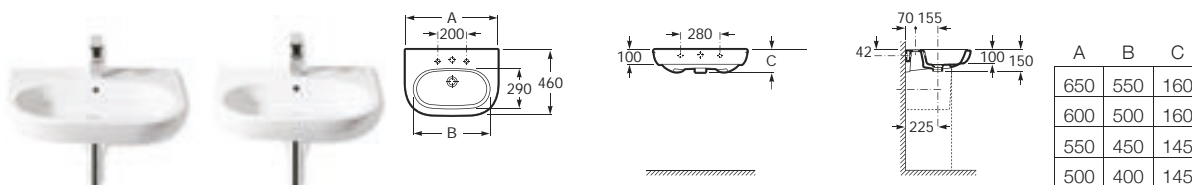

Wall-hung basins

327241000	650 x 460	Basin with V0007500R fixing kit
327242000	600 x 460	
327243000	550 x 460	
327244000	500 x 460	
337240000		Pedestal
337241000		Semi-pedestal with V0015900R fixing kit

See also: Commercial section - page 090-127. Brassware section - page 388-481. Bottle traps and Basin wastes - page 481.

Dimensions in mm Due to manufacturing processes, all dimensions of ceramic components are approximate.

○ Basins with pre-punched (countersunk) holes can have these drilled to suit the number of tapholes required. Please specify at the time of ordering the quantity and handling of any tapholes required - Code: 000001030 ● Pierced taphole