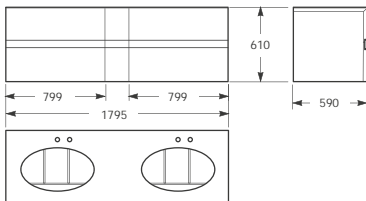

Measurements in mm.

Ref. 8567158.. 1800 mm furniture for two under-counter washbasins

Ref. 8567168.. 1550 mm furniture for two under-counter washbasins

Ref. 8567178.. 1200 mm furniture for single under-counter washbasin

Ref. 8567188.. 1000 mm furniture for single under-counter washbasin

Ref. 8567198.. 820 mm furniture for single under-counter washbasin

- 19 Silver
- 20 Greige
- 21 Nero

1800 mm