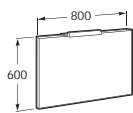

Mirror

812229... 800 **Mirror**

812228... 600

Light