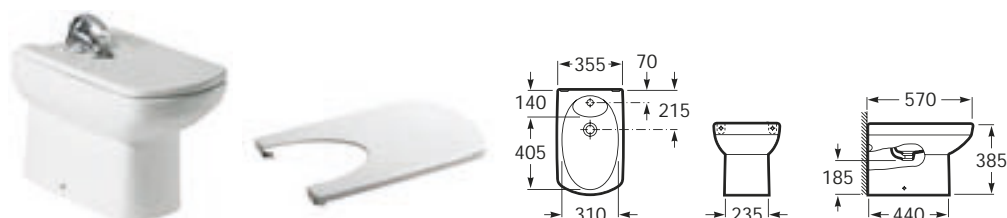

357517000 Compact floorstanding over-rim bidet with V0007600R floor fixing kit

806511004 Lacquered bidet cover