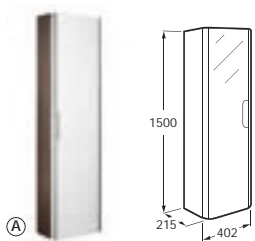

Column units

856627... (A)	1500 x 402	Right-hand opening	Column unit with soft-close door (mirrored front) and four adjustable shelves
856629... (A)	1500 x 402	Left-hand opening	
856628... (B)	1500 x 402		Column unit without mirror (reversible soft-close door) and four adjustable shelves