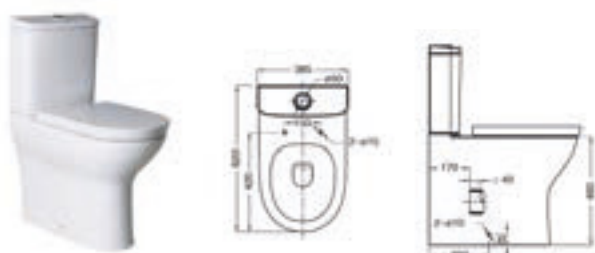

Colina - Innovative WC

Colina comfort height WC

3418CP000	Box-rim comfort height WC pan horizontal outlet with 349130000 floor fixing kit (moulded back-to-wall)
3419CC000	Cistern complete with 4.5/3 litre dual-flush cistern fittings
8019CS004	Lacquered soft-close seat and cover