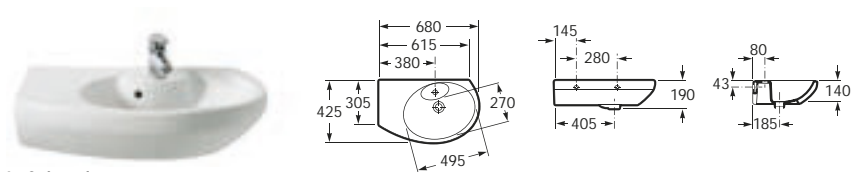

Left-hand

327519000 680 x 425 Basin right-hand with V0007500R fixing kit

327518000 680 x 425 Basin left-hand with V0007500R fixing kit

See also: Brassware section - page 388-481. Bottle traps and Basin wastes - page 481.