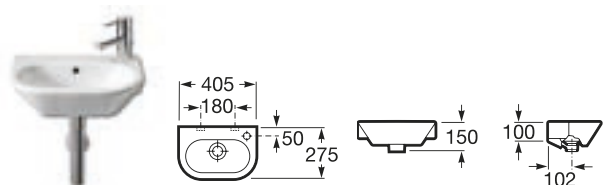

327645000 405 x 275 Basin with V0007500R fixing kit

Basins with RH taphole are not compatible with basin mixers featuring cold start function.

See also: Brassware section - page 388-481. Bottle traps and Basin wastes - page 481.

Dimensions in mm Due to manufacturing processes, all dimensions of ceramic components are approximate.

○ Basins with pre-punched (countersunk) holes can have these drilled to suit the number of tapholes required. Please specify at the time of ordering the quantity and handling of any tapholes required - Code: 000001030 ● Pierced taphole