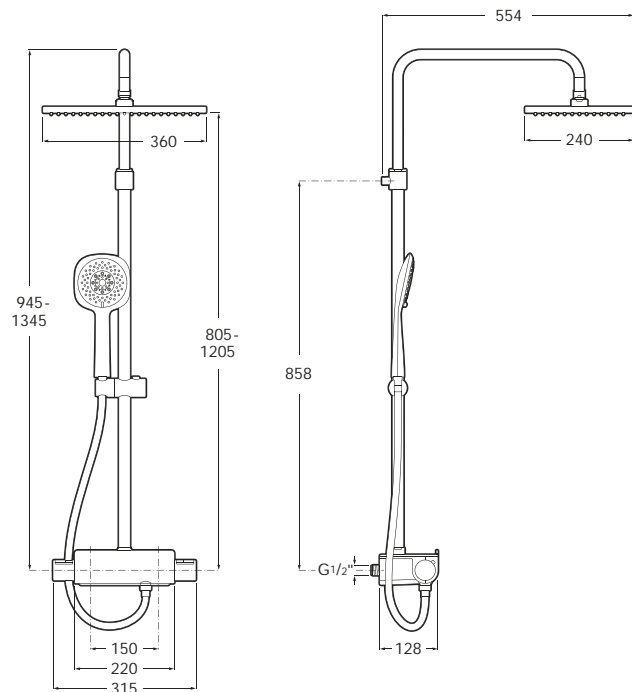

Deck-T Rectangular

5A9C88C00 Thermostatic shower column with adjustable installation height and swivelling rain shower head

General features

- Thermostatic
- Adjustable installation height
- 130/4 handset with smooth hose - rain/ pulse / aquair / soft
- Rain effect overhead shower rose
- Chrome finish
- Integrated shelf

See also: Shower trays - page 534-543. Shower tray wastes - page 481.