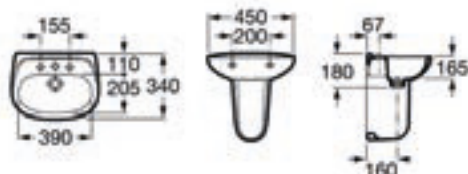

Laura

Cloakroom basins

325314..5	450 x 340	Basin
325315..0	450 x 340	
325316005	350 x 225	Right-hand taphole only
335323..5		Semi-pedestal with V0015900R wall fixing kit (only compatible with 450 basin)

See also: Brassware section - page 388-481. Bottle traps and Basin wastes - page 481.

Dimensions in mm

Substitute ... in the reference with the code for the chosen colour:
00 White
17 Pergamon (special order only)

Due to manufacturing processes, all dimensions of ceramic components are approximate.

○ Basins with pre-punched (countersunk) holes can have these drilled to suit the number of tapholes required. Please specify at the time of ordering the quantity and handling of any tapholes required - Code: 000001030

● Pierced taphole