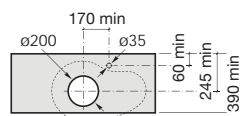

Urbi 7

On countertop basin

327227000 ⊗ 600 x 400 On countertop basin