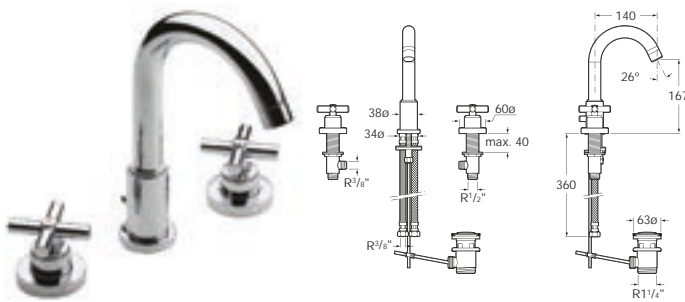

5A4443C00 Deck-mounted 3-hole basin mixer with central swivel spout, aerator, pop-up waste and 3/8" flexible supply hoses