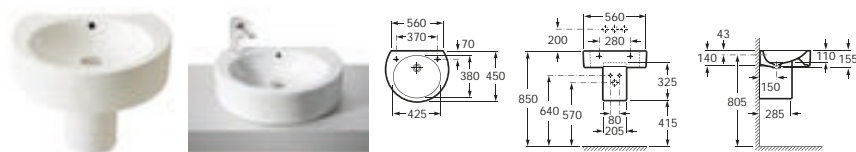

327562000 560 x 450 Basin with V0007500R fixing kit

327562LH0 560 x 450

327562RH0 560 x 450

337560000 Pedestal with 527003000 fixing kit

337562000 Semi-pedestal with V0015900R fixing kit

If basins with a side taphole are installed with the semi-pedestal, it is not possible to install a basin mixer with pop-up waste. Basins with RH taphole are not compatible with basin mixers featuring cold start function.