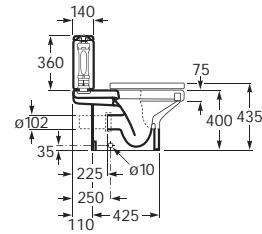

Dama-N

Close-coupled WCs

342787000	Box-rim WC pan dual outlet with 822503100 floor fixing kit (open back)
34178C000	Shell cistern with 822885301 4.5/3 litre dual-flush cistern fittings and inner liner
801782004	Lacquered soft-close seat and cover (top fixing)
801780004	Lacquered seat and cover