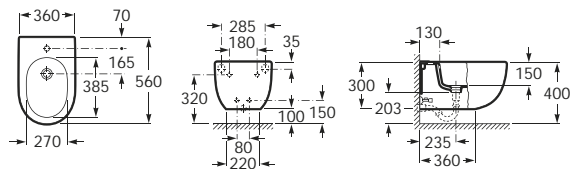

Wall-hung bidets