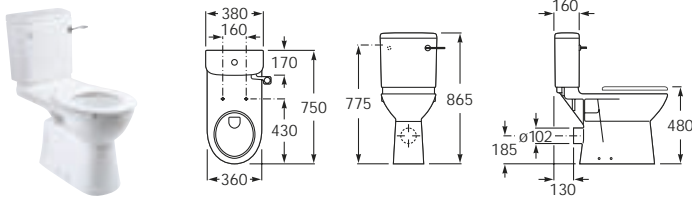

Close-coupled WC