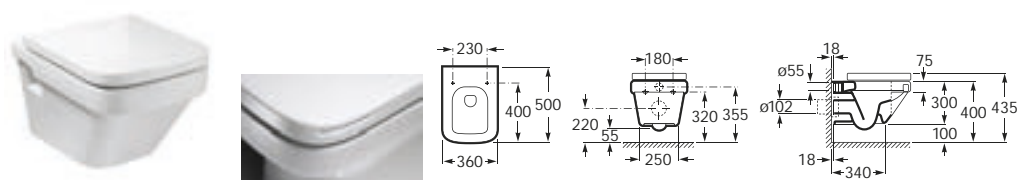

- 346788000 Compact box-rim WC pan
- 80178C004 Lacquered soft-close seat and cover (top fixing)
- 80178B004 Lacquered seat and cover

See also: Installation systems for wall-hung WCs - page 274-275. Hall bathroom collection - page 170-178. Dama-N bathroom collection - page 189-195.