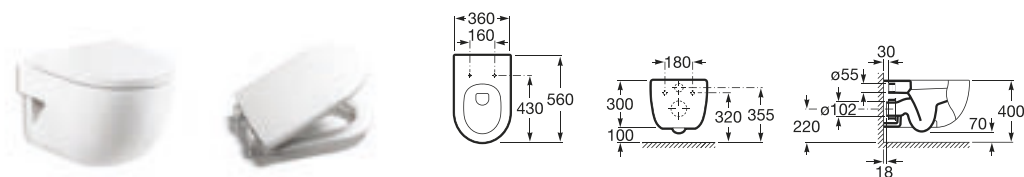

Meridian-N

Wall-hung WCs

346247000	Box-rim WC pan
8012A2004	Lacquered soft-close seat and cover
8012A0004	Lacquered seat and cover