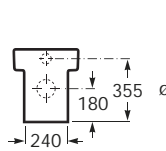

Back-to-wall WC

- 347627000 Box-rim WC pan horizontal outlet with V0007600R floor fixing kit
- 801622004 Lacquered soft-close seat and cover

See also: Installation systems for back-to-wall and wall-hung WCs - page 274-276.