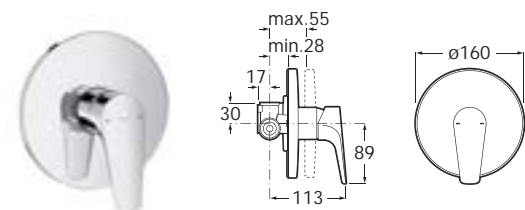

5A2B90C00 Built-in bath or shower mixer

Optional:

525869403 RocaBox concealed shower valve housing for stud wall installation

See also: Bath wastes - page 481. Shower heads, handsets and accessories - page 468-480.