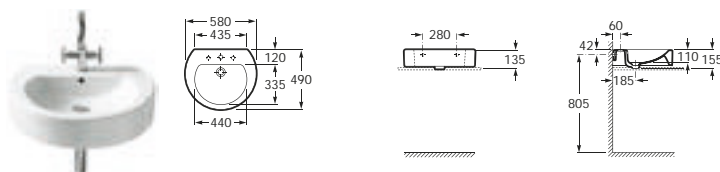

Happening

Wall-hung or on countertop basin

327563000 580 x 490 Basin with V0007500R fixing kit

337560000 Pedestal with 527003000 fixing kit

337562000 Semi-pedestal with V0015900R fixing kit