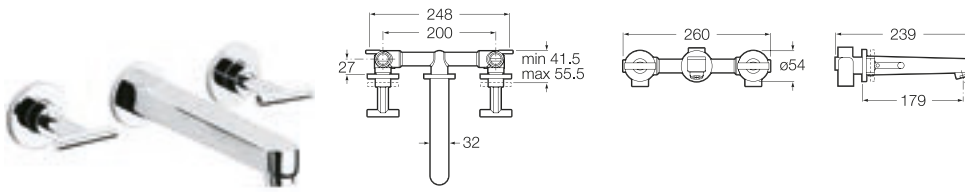

Moai | Ceramic disc cartridge

5A4646C00 Built-in 3-hole basin mixer with aerator and 239 mm spout