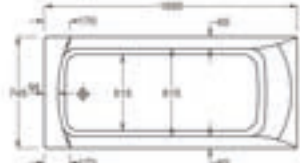

1700 x 750

1700 x 700