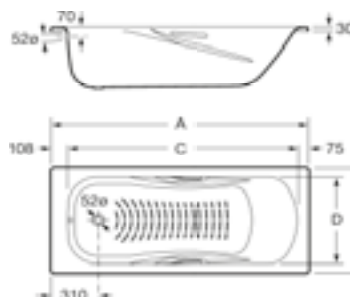

Princess-N

A	B	C	D	E	Litres
1700	750	1517	620	415	215
1700	700	1517	575	430	190

2202G3000 ● ● 1700 x 750 2.0mm enamelled steel bath with anti-slip and gripholes.
Capacity: see table

2202G0000 ⊗ 1700 x 750

2209G0000 ⊗ 1700 x 700

Grips, legsets and headrest (must be ordered separately):

526804310 Chrome-finish grips (internal fixing)

033575000 Type 1 cradle legset for 750 wide baths

033570000 Type 1 cradle legset for 700 wide baths

291021000 Type 2 bar legset

291053000 Polyurethane headrest

See also: Bath wastes - page 481.