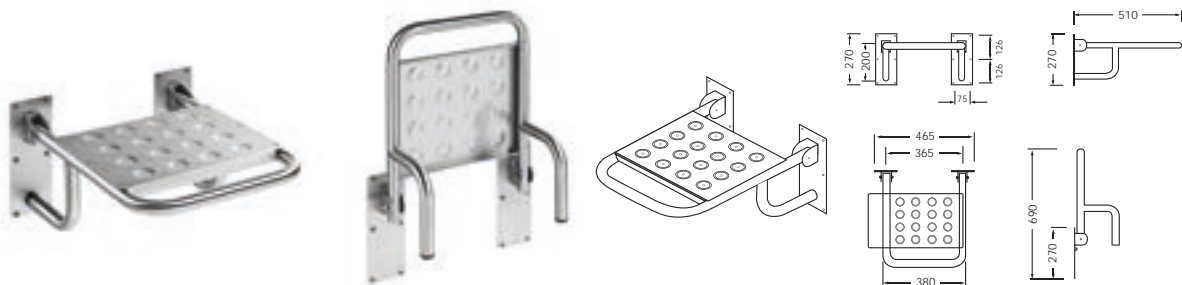

Foldable seat

- 816322000 340 x 505 Foldable shower seat in stainless steel

Fixings supplied are suitable for solid wall installation only, please consult a qualified tradesman before fitting