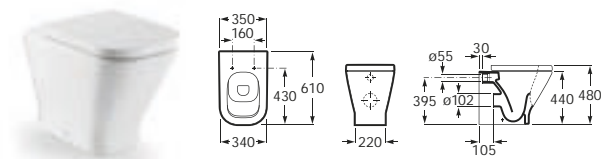

Comfort height back-to-wall WC

34747C00U Box-rim comfort height WC pan with 822503100 floor fixing kit

801472004 Soft-close seat and cover

801470004 Seat and cover

See also: Concealed cisterns for back-to-wall WCs - page 276. Dama-N bathroom collection - page 189-195. Senso bathroom collection - page 196-200. The Gap bathroom collection - page 204-212.