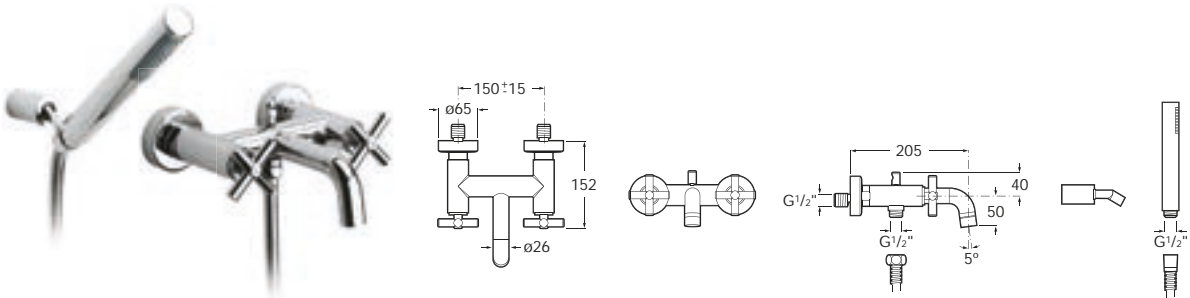

Loft | 1/2" turn

Bidet mixer

5A6043C00 Monobloc bidet mixer with swivel flow regulator, pop-up waste and 3/8" flexible supply hoses

Bath-shower mixers

5A0143C00 Wall-mounted bath-shower mixer with automatic diverter with retention, 1.75m flexible shower hose, handset, swivel wall bracket and 1/2" water connection