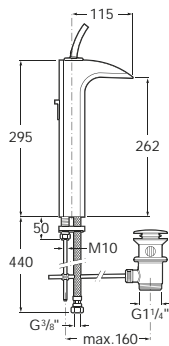

5A3449C00 Extended monobloc basin mixer with 6 l/min flow limiter, pop-up waste and 3/8" flexible supply hoses