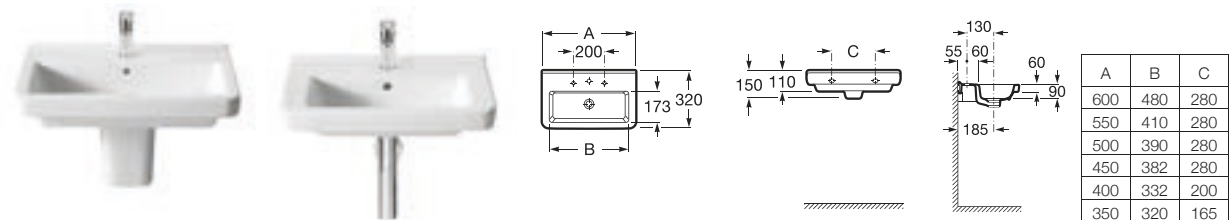

Compact wall-hung basins

327785000 600 x 320 Basin with V0007500R fixing kit

327787000 550 x 320

327788000 500 x 320

327789000 450 x 320

32778A000 400 x 320

32778B000 350 x 320

337782000 Compact semi-pedestal with V0007600R fixing kit