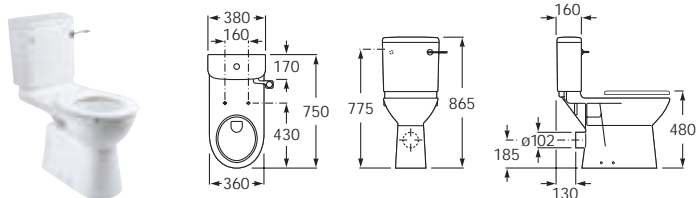

Close-coupled WC