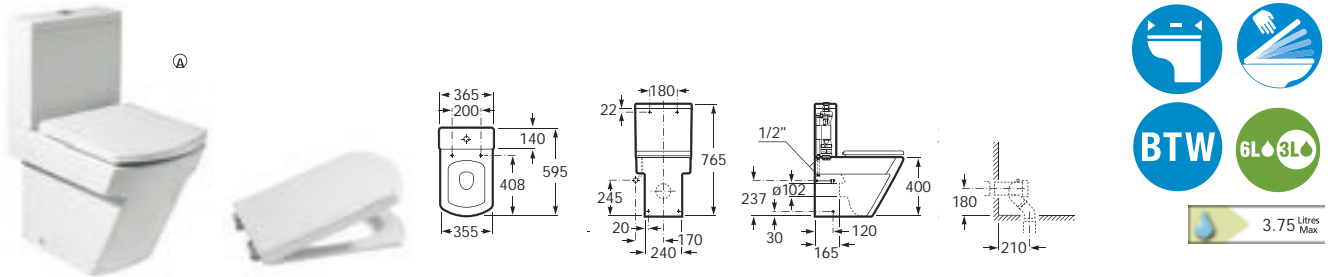

Hall

Close-coupled WC