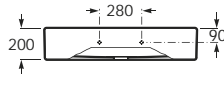

Trough basin

A
1000
600

368PB8000 ⊗ 1000 x 450 Basin for public spaces with 822045400 fixing kit (no overflow)

368PB9000 ⊗ 600 x 450

See also: Brassware section - page 388-481. Bottle traps and Basin wastes - page 481.