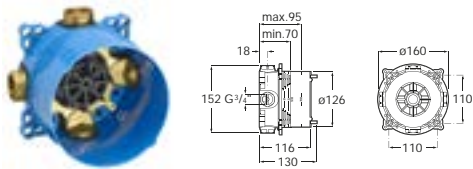

Roca Box

525869403 Roca Box, concealed shower valve housing for stud wall installation

See also: [Brassware collections - page 388-481.](#)