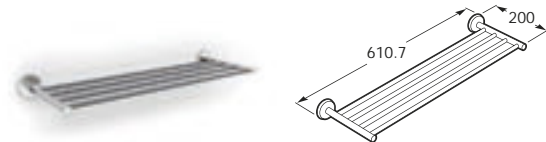

816707001 Towel rack