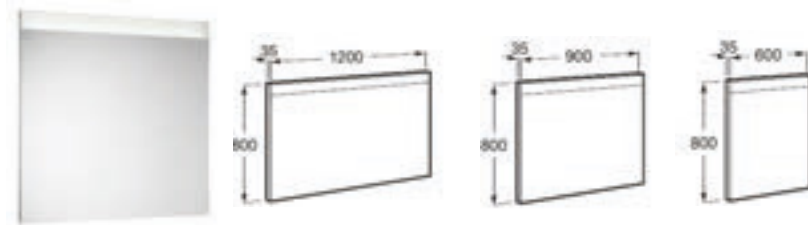

### Mirrors

812262000 1200 x 800 Basic LED mirrors  
 Feature upper LED lights. Requires mains connection  
 812259000 900 x 800  
 812257000 600 x 800

812268000 1200 x 800 Comfort LED mirrors  
 Feature upper and lower LED lights, a demister and an automatic sensor. Requires mains connection  
 812265000 900 x 800  
 812263000 600 x 800