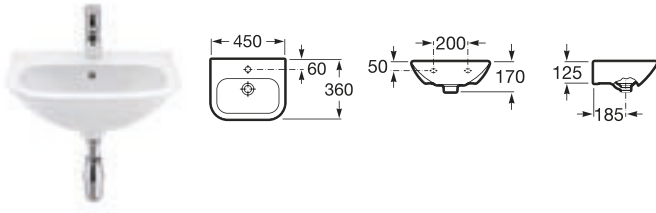

Nexo

Cloakroom basins

327643000 450 x 360 Basin with V0007500R fixing kit