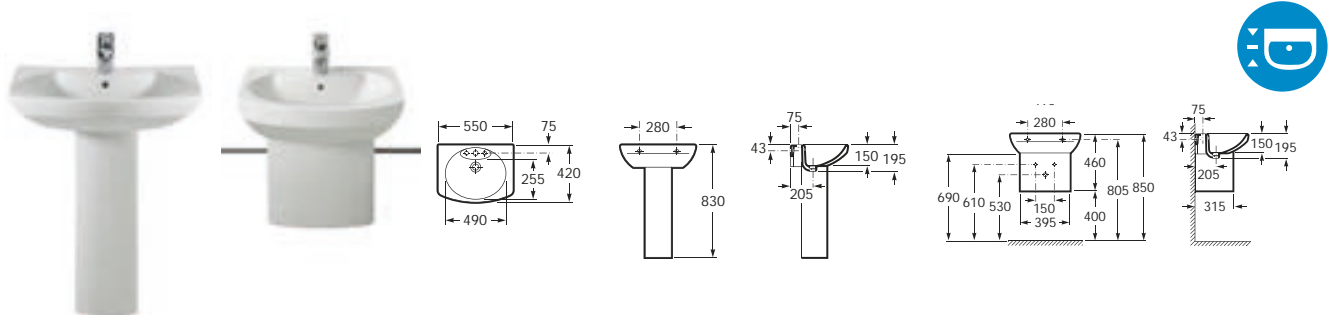

Compact wall-hung basin

325513000	550 x 420	Basin with V0007500R fixing kit
337510000		Pedestal
337511000		Semi-pedestal with V0015900R fixing kit
		Optional:
840539000	900	Towel rail for semi-pedestal

See also: Brassware section - page 388-481. Bottle traps and Basin wastes - page 481.

Dimensions in mm Due to manufacturing processes, all dimensions of ceramic components are approximate.

○ Basins with pre-punched (countersunk) holes can have these drilled to suit the number of tapholes required. Please specify at the time of ordering the quantity and handling of any tapholes required - Code: 000001030 ● Pierced taphole