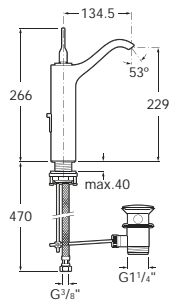

5A3404C00 Extended monobloc basin mixer with 6 l/min flow limiter, aerator, pop-up waste and 3/8" flexible supply hoses