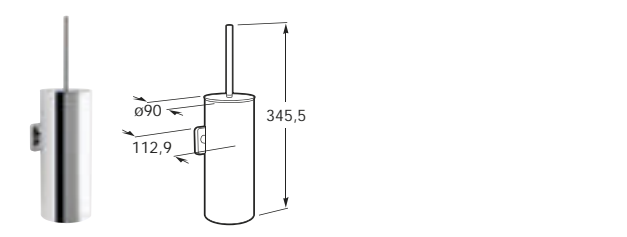

**Victoria** Material: Chrome

**816650001** Robe hook

**816683001** Wall-mounted glass soap dish

**816677001** Wall-mounted metal soap dispenser

**816678001** Wall-mounted glass soap dispenser

**816666001** Wall-mounted metal toilet brush and holder