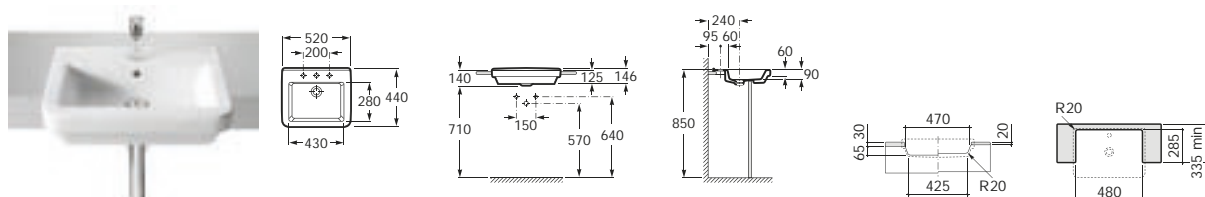

Semi-recessed basin

32778S000 520 x 440 Basin with V0010900R fixing kit

A cut-out template is included on the packaging

See also: Brassware section - page 388-481. Bottle traps and Basin wastes - page 481.

Dimensions in mm Due to manufacturing processes, all dimensions of ceramic components are approximate.

○ Basins with pre-punched (countersunk) holes can have these drilled to suit the number of tapholes required. Please specify at the time of ordering the quantity and handing of any tapholes required - Code: 000001030

● Pierced taphole