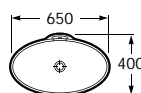

### On countertop basin

327229000 ⊗ 650 x 400 On countertop basin