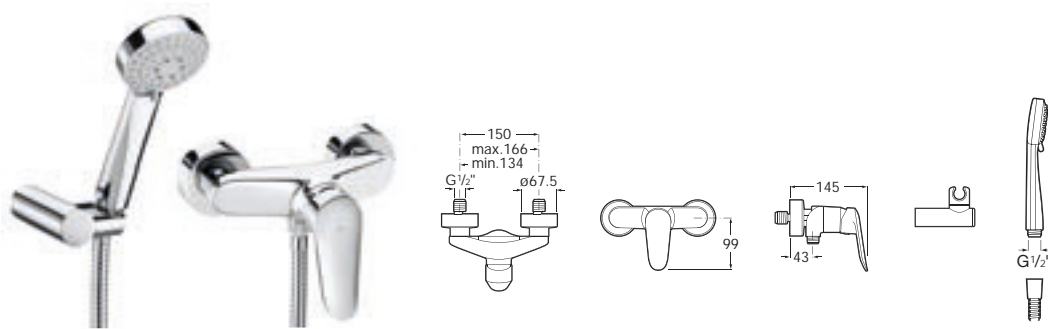

Logica-N | Ceramic disc cartridge

5A2027C02 Wall-mounted shower mixer with 1.5m flexible shower hose, Stella 80/3 handset, swivel wall bracket and 1/2" water connection

Optional:

D50010022 Easy Fix Kit (for installing bar shower valve to pipework)