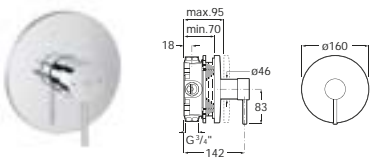

5A2B11C00 Built-in bath or shower mixer

Optional:

525869403 RocaBox concealed shower valve housing for stud wall installation

See also: Bath wastes - page 481. Shower heads, handsets and accessories - page 468-480.