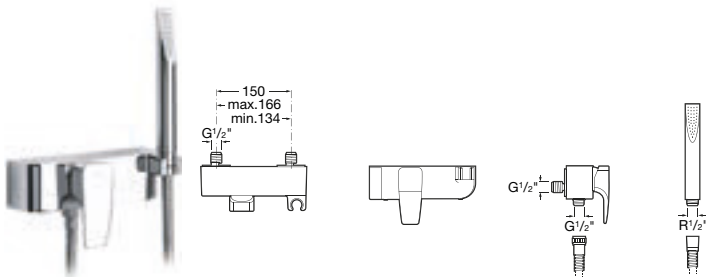

Optional:

D50010022 Easy Fix Kit (for installing bar shower valve to pipework)

Cannot be used with pillars

5A2050C00 Wall-mounted shower mixer with 1.7m flexible shower hose, handset, integrated holder and 1/2" water connection