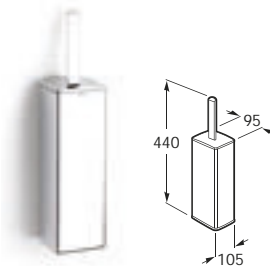

816309001 300 mm towel rail

816305001 Wall-mounted toilet brush and holder