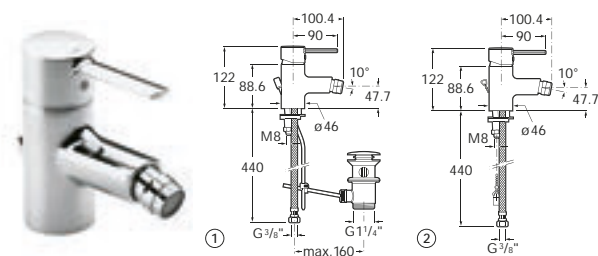

Bidet mixers

5A6060C00 ① Monobloc bidet mixer with swivel flow regulator, pop-up waste and 3/8" flexible supply hoses

5A6160C00 ② Monobloc bidet mixer with swivel flow regulator, retractable chain and 3/8" flexible supply hoses

See also: [Basin and bidet wastes - page 481.](#)