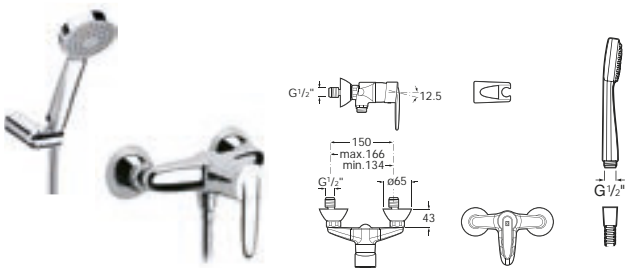

- 5A2061C02 Wall-mountedshowermixerwith1.5m flexibleshowerhose,handset,swivelwallbracketand 1/2" waterconnection
  Optional:
- D50010022 Easy Fix Kit (for installing bar shower valve to pipework)

See also: Basin, bidet, bath and shower wastes - page 481. Shower heads, handsets and accessories - page 468-480.