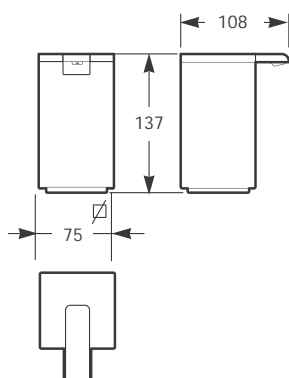

Soap dispenser.

Material: Aluminium and zinc plated alloy. For Greige and Nero finishes, same material is brushed and has PVD treatment. Polished steel interior.

137 x 75 mm

Ref. 816623...

001 Chrome

039 Nero

040 Greige