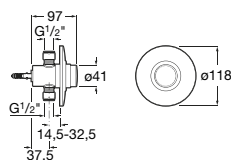

Bath-shower mixers

5A2624C00 Concealed self-closing (non-concussive) shower valve with wall plate and single 1/2" water connection

Optional:

001224567 Thermostatic mixing valve

To achieve a preset water temperature, a thermostatic mixing valve (TMV) is required to mix the hot and cold water supplies