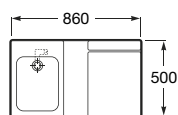

Washbasin and WC

893020001 ● 860 x 500 Basin, Singles-Pro basin mixer, waste, WC with 6/3 litre dual-flush, soft-close seat, wall-hung frame and all fixings and flexible hoses. Features Roca's water reuse technology (water from the basin is filtered and reused to flush the WC). Installation videos and information (including pre-installation) are available at www.uk.roca.com

W+W is the fusion of basin and WC in one single piece. Complemented by the Singles-Pro basin mixer, it is the logical choice when sustainability and excellent design are key.