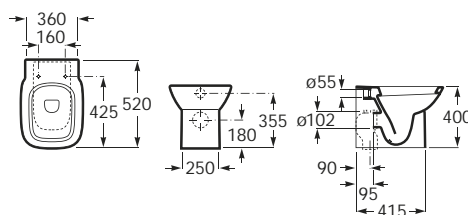

347996000 Box-rim WC pan dual outlet with 822503100 floor fixing kit

801992004 Lacquered soft-close seat and cover (top fixing)

801990004 Lacquered seat and cover with stainless steel hinges