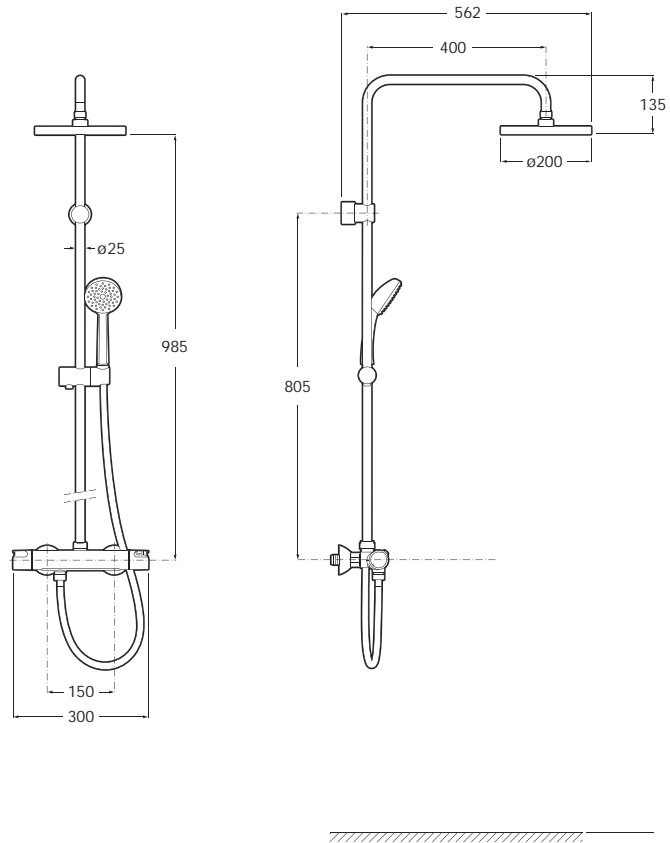

Victoria (V2)-T

5A9718C00 Thermostatic shower column

General features

- Thermostatic
- 100/1 handset - rain
- Rain effect overhead shower rose
- Chrome finish

See also: Shower trays - page 534-543. Shower tray wastes - page 481.