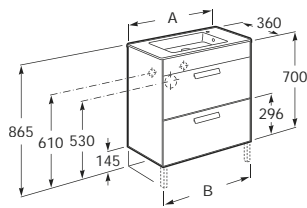

Debba Compact

Compact basin and furniture

A	B
805	785
605	585
505	485