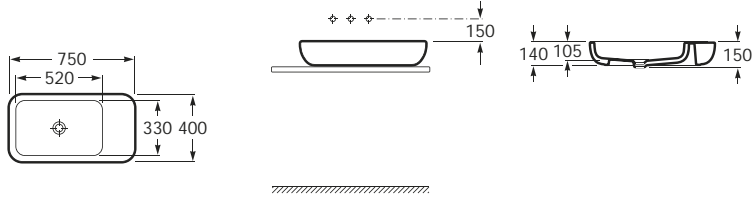

Khroma

On countertop basins

327655000 ⊗ 750 x 400