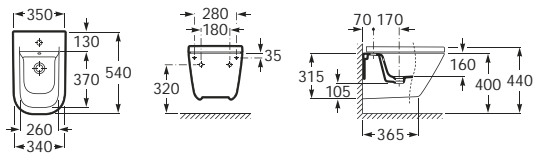

Wall-hung bidet

357475000 Wall-hung over-rim bidet with wall fixing kit

806472004 Soft-close bidet cover

806470004 Bidet cover

Bidet cover must be fitted before installation of the bidet.

See also: Installation systems for wall-hung bidets - page 280. Brassware section - page 388-481. Bidet wastes - page 481.