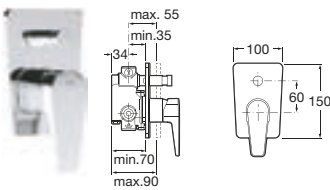

5A0B31C00 Built-in bath-shower mixer with automatic diverter

Optional:

525869403 RocaBox concealed shower valve housing for stud wall installation