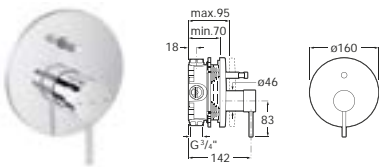

5A0B11C00 Built-in bath-shower mixer with automatic diverter

Optional:

525869403 RocaBox concealed shower valve housing for stud wall installation