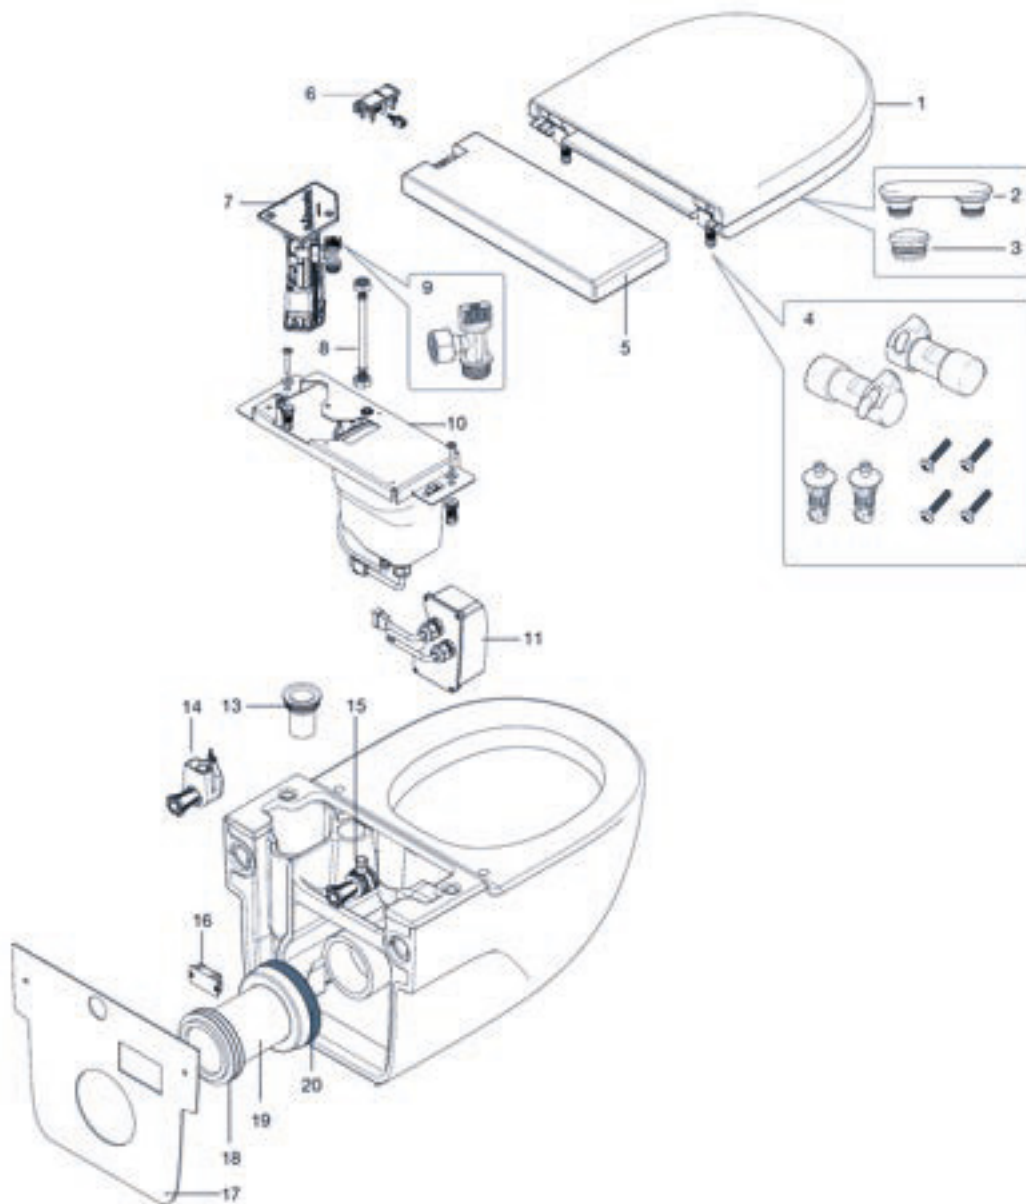

## In-Tank Meridian - wall-hung

1 - 4	Toilet seat set	<b>V0009600R</b>	10	Assembly blower	<b>V0010400R</b>
2	Toilet seat buffers	<b>V0011700R</b>	11	Control box	<b>V0010600R</b>
3	Lid seat buffers	<b>V0009700R</b>	13	Ball valve	<b>V0010100R</b>
4	Seat fixing set	<b>V0009800R</b>	14 - 15	WC fixing "L", "I"	<b>V0009200R</b>
5 - 6	Rear lid	<b>V0009900R</b>	16	Electrical junction box	<b>V0010500R</b>
6	Push buttons	<b>V0010000R</b>	17	Gaskets	<b>V0009500R</b>
7	Fill valve	<b>V0010200R</b>	18-20	Evacuation pipe L = 195mm	<b>V0009300R</b>
8 - 9	Shut off cock 1/2" x 1/2" and hose	<b>V0010300R</b>			