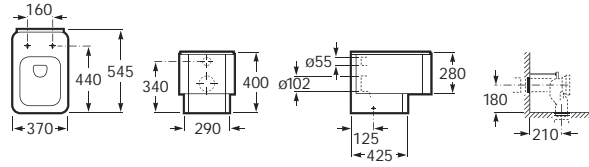

Element

Back-to-wall WC

347577000 Box-rim WC pan dual outlet with V0020200R floor fixing kit

801572004 Lacquered soft-close seat and cover