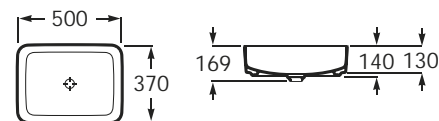

327502000 ⊗ 370 x 370 Soft basin with 72mm fixed open ceramic waste and no overflow

327500000 ⊗ 500 x 370 Soft basin with 72mm fixed open ceramic waste and no overflow

327532000 ⊗ 370 x 370 Square basin with 72mm fixed open ceramic waste and no overflow