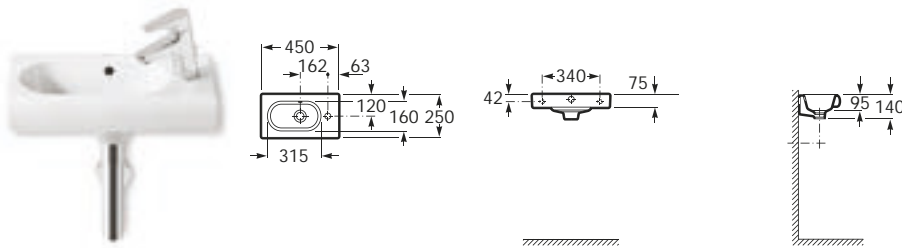

Meridian-N

Compact Cloakroom basin

327248000 450 x 250 Basin with 822045400 fixing kit

Basins with RH taphole are not compatible with basin mixers featuring cold start function.