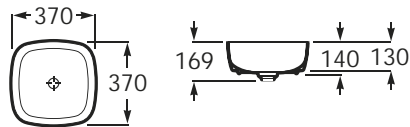

327502000 ⊗ 370 x 370 Soft basin with 72mm fixed open ceramic waste and no overflow

327500000 ⊗ 500 x 370 Soft basin with 72mm fixed open ceramic waste and no overflow

327532000 ⊗ 370 x 370 Square basin with 72mm fixed open ceramic waste and no overflow