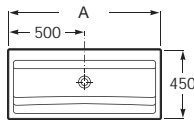

Trough basin

A
1000
600

368PB8000 ⊗ 1000 x 450 Basin for public spaces with 822045400 fixing kit (no overflow)

368PB9000 ⊗ 600 x 450

See also: [Basin wastes - page 481.](#)