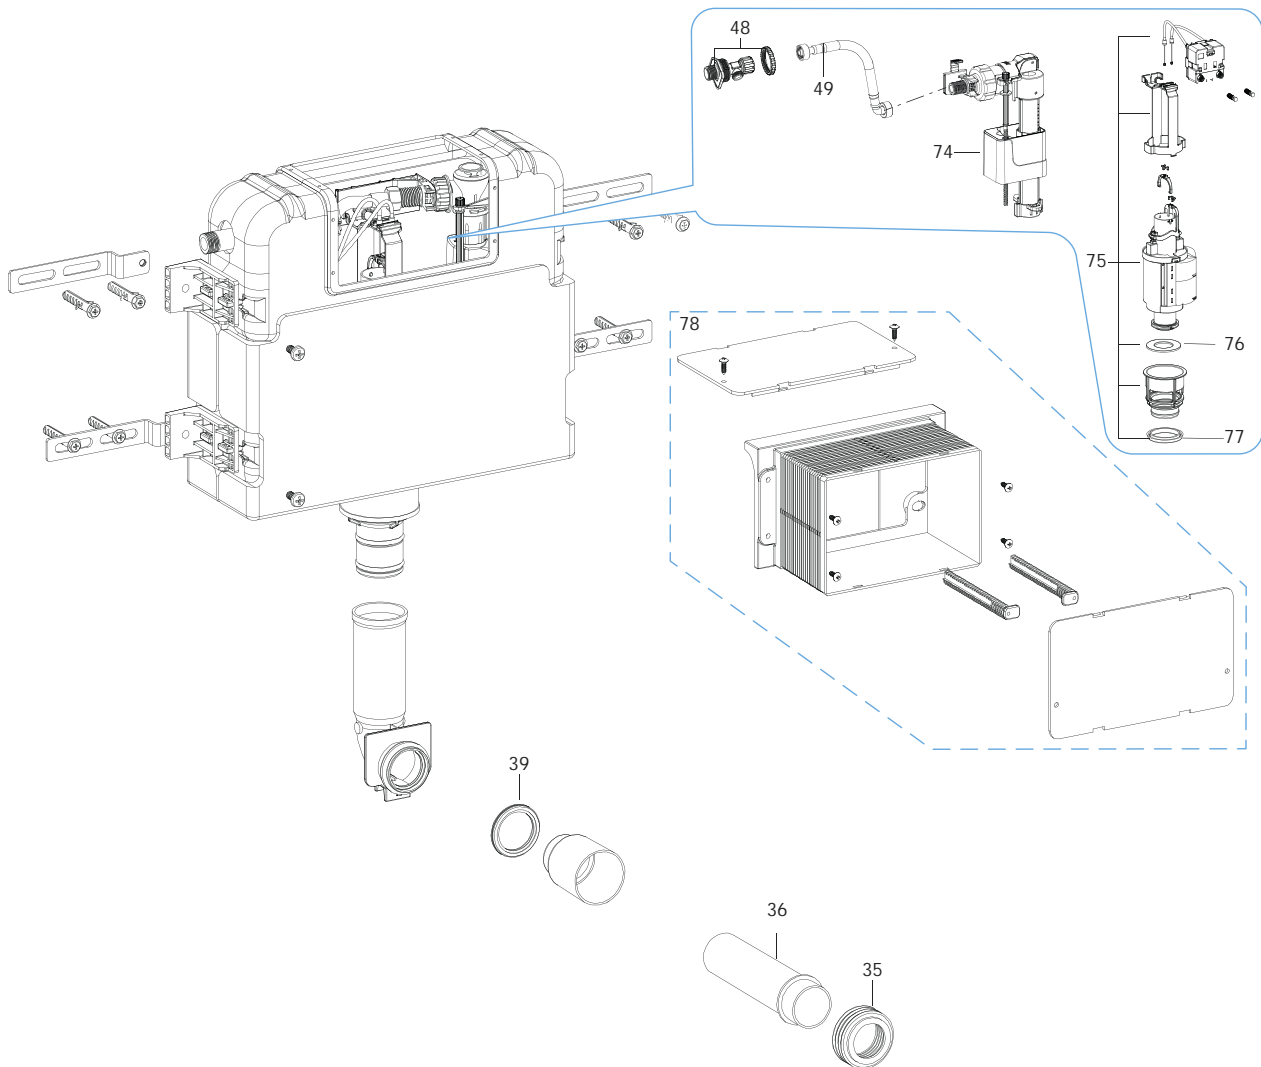

Basic Tank L - 890120200

35,36	Inlet pipe and pan connection seal	V0018600R
35	Pan connection seal	V0018700R
39	Seal ring	V0019200R
48	Isolation valve	V0017700R
49	Hose	V0017800R

74	Inlet valve	V0029400R
75	Flush valve	V0031400R
76,77	Diaphragm washer and Valve Seal	V0031500R
78	Built-in box	V0031600R