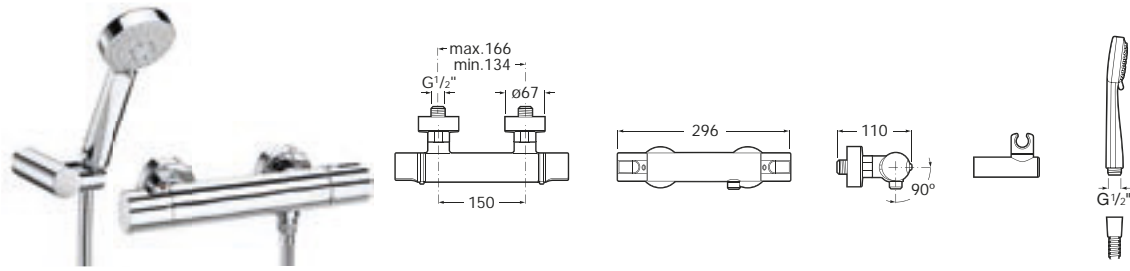

Moai | Ceramic disc cartridge

5A1346C02 Wall-mounted thermostatic shower mixer with 1.7m flexible shower hose, Stella 80/3 handset, swivel wall bracket and 1/2" water connection

Optional:

D50010022 Easy Fix Kit (for installing bar shower valve to pipework)