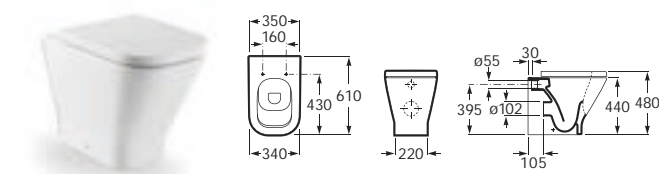

The Gap comfort height back-to-wall WC

34747C00U Box-rim comfort height WC pan with 822503100 floor fixing kit

801472004 Soft-close seat and cover

801470004 Seat and cover

See also: [The Gap bathroom collection - page 204-212](#). [Concealed cisterns for back-to-wall WCs - page 276](#).