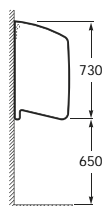

Wing

387090000 Urinal divider. Includes wall fixings