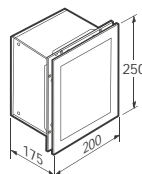

Built-in storage cabinet with courtesy lighting (12 V/DC transformer not included)*

Material: Lacquered aluminium and MDF.

200 x 250 x 175 mm Ref. 8164840..

- 39 Nero
- 40 Greige
- 41 Silver