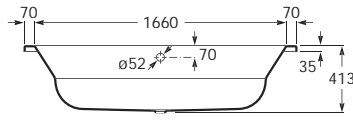

### Duo Oval Plus

- 222555000 ⊗ 1800 x 800 With anti-slip 3.0mm enamelled steel bath for recessed installation with sound proof pads. Capacity: 210 litres up to overflow
- 222565000 ⊗ 1800 x 800 Without anti-slip