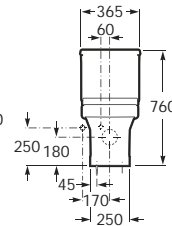

34278W000	Compact box-rim WC pan dual outlet with 822503100 floor fixing kit (moulded back-to-wall)
34178C000	Shell cistern with 822885301 4.5/3 litre dual-flush cistern fittings and inner liner
80178C004	Lacquered soft-close seat and cover (top fixing)
80178B004	Lacquered seat and cover