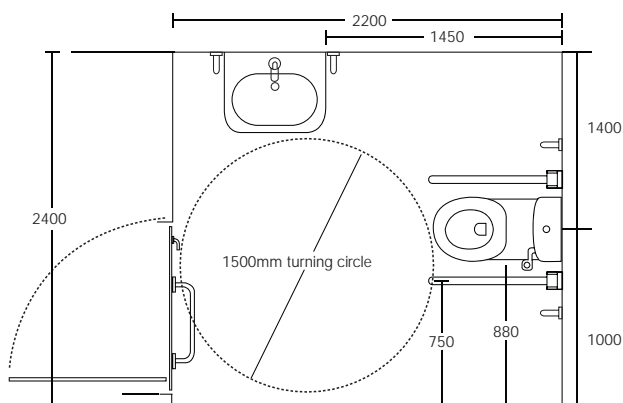

Dimensions in mm

Note: Fixings are not supplied with the grab rails, please consult a qualified tradesman before fitting.