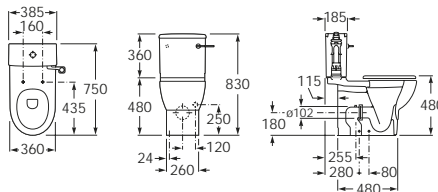

Doc M close-coupled WC

34224H000	Box-rim WC pan with V0009400R floor fixing kit
34124K000	Cistern complete with 6 litre flush cistern fittings
00122A510	Cistern lever
003399880	Anti-vandal bracket
801300221	White seat, no cover
801300223	Blue seat, no cover
801300222	Grey seat, no cover

Note: Anti-vandal bracket and lever to be ordered separately with the cistern.
For full details of our Doc M packs please see pages 096-103.

Finishes

See also: [Commercial section - page 090-127.](#)