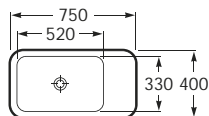

Khroma

On countertop basins

327655000 ⊗ 750 x 400