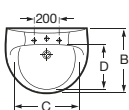

323810001 Basin Pick-Up Pack - Contains Laura 560 x 460 - 1TH basin, full pedestal, Victoria (V2) basin mixer and click waste