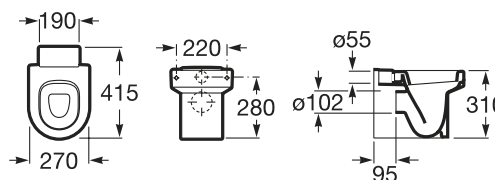

Kids' back-to-wall WC

347115000 Kids' box-rim WC pan horizontal outlet with V0007600R floor fixing kit

801116..4 Seat for Happening kids' WC pan

Seat colour

01 White

71 Yellow

See also: Concealed cisterns for back-to-wall WCs - page 276. Happening bathroom collection - page 150-154.

Dimensions in mm

Substitute .. in the reference with the code for the chosen colour
01 White
71 Yellow

Due to manufacturing processes, all dimensions of ceramic components are approximate.