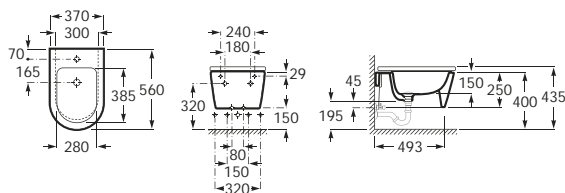

Inspira

Wall-hung bidets

357525000 Round over-rim wall-hung bidet with 822039L00 wall fixing kit

80652200B Soft-close cover