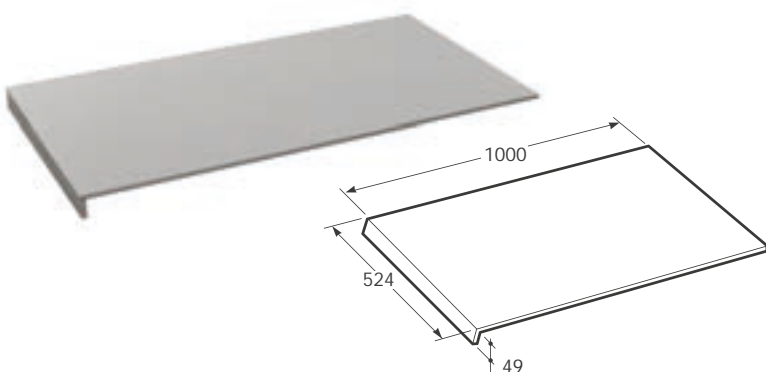

Wall Tile
L1 OFF-WHITE LATTICE R 49 x 1000.

49 x 524 x 1000 mm
Ref. TJ7TDV021

	Pieces	Kg	m²
Box:	1	13	0.52

	Boxes	Kg	m²
Pallet:	10	157.50	5.24