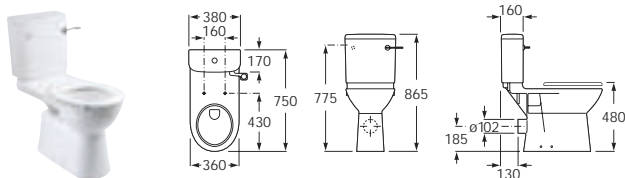

Doc M Close-coupled WC

342238000 Open-rim WC pan with flush distributor and V0009400R floor fixing kit

341232000 Cistern complete with 6 litre flush cistern fittings

00122A510 Cistern spatula lever

003399880 Anti-vandal bracket

801300221 White seat - no cover

801300223 Blue seat - no cover

801300222 Grey seat - no cover

Note: Anti-vandal bracket and lever to be ordered separately, not included with the cistern