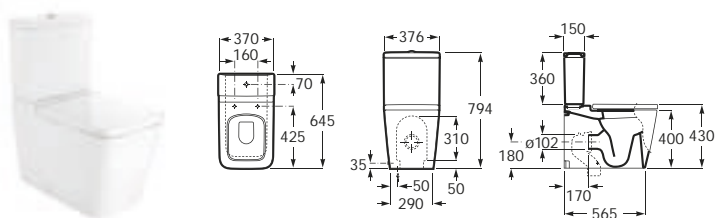

342537000 Square box-rim WC pan dual outlet with 822503110 floor fixing kit (moulded back-to-wall)

341520000 Cistern complete with 822923001 4.5/3 litre dual-flush cistern fittings

80153200B Soft-close seat and cover