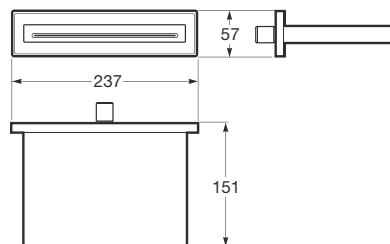

Wall mounted cascade spout with anti-limescale silicone, Easy-Clean system.

Material: Chrome plated brass and brushed chrome PVD plated brass (for Greige and Nero finishes).

237 x 151 x 57 mm Ref. 5A1876...

VC0 Greige

VG0 Nero

C00 Chrome