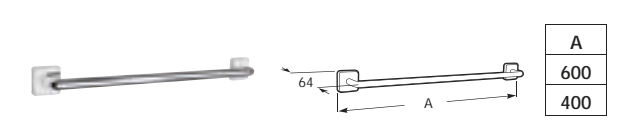

**816663001** Toilet roll holder

**816664001** Double toilet roll holder

**816665001** Spare toilet roll holder

**816656001** 600 mm towel rail

**816654001** 400 mm towel rail

**816658001** Double swivel towel rail