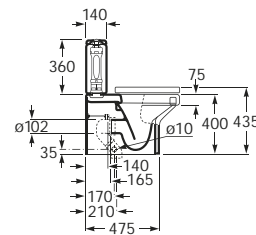

34278W000	Compact box-rim WC pan dual outlet with 822503100 floor fixing kit (moulded back-to-wall)
34178C000	Shell cistern with 822885301 4.5/3 litre dual-flush cistern fittings and inner liner
80178C004	Lacquered soft-close seat and cover (top fixing)
80178B004	Lacquered seat and cover