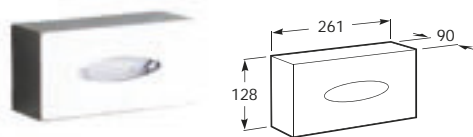

815492001 Tissue box holder