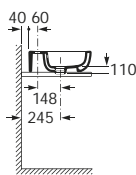

327653000 550 x 405