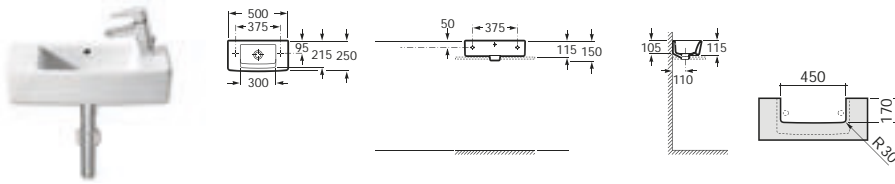

Hall

Wall-hung or on countertop cloakroom basins

325883000 500 x 250 Cloakroom basin with V0007500R fixing kit

325883LH0 500 x 250

325883RH0 500 x 250

Basins with RH taphole are not compatible with basin mixers featuring cold start function.