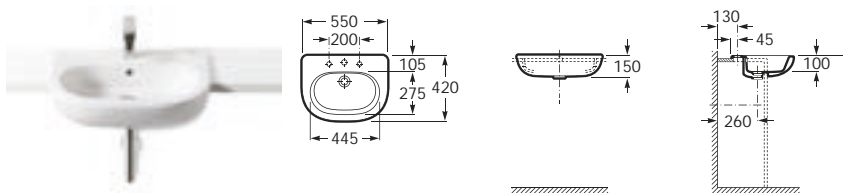

Meridian-N

Semi-recessed basin

32724S000 550 x 420 Basin with V0010900R fixing kit

A cut-out template is included on the packaging