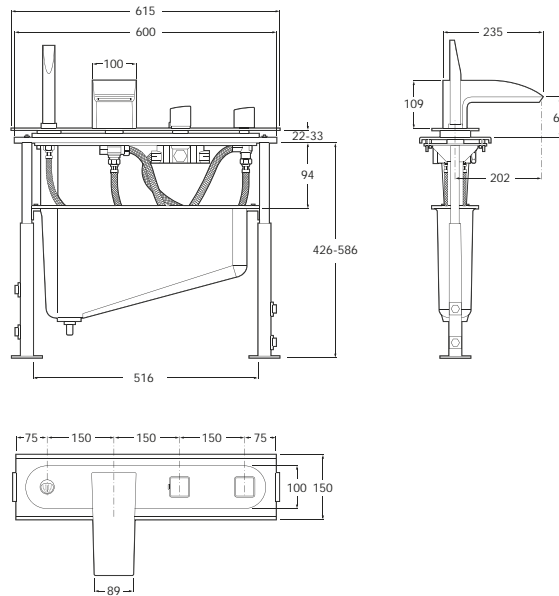

Thesis | Ceramic disc cartridge

According to the type of installation, a stopcock will have to be fitted.

According to the type of installation, a stopcock will have to be fitted.

5A2650C00 Deck-mounted thermostatic bath-shower mixer with high spout, diverter flow-regulator, handset, 1.5m flexible shower hose and tank

See also: Bath wastes - page 481. Shower heads, handsets and accessories - page 468-480.