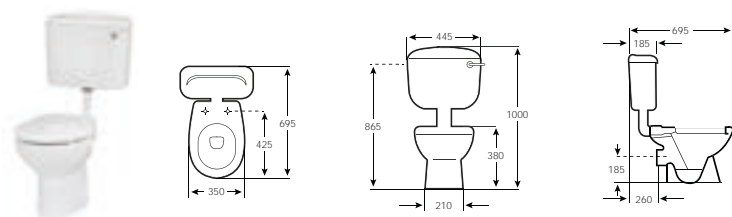

Laura

Low-level WC

344397005	WC pan with floor fixing kit
34130G004	Cistern complete with chrome lever and side supply (SISO)
34130E004	Cistern complete with chrome lever and bottom inlet (BIBO)
8013SC005	Lacquered soft-close seat and cover (top fixing)
8013U0004	Lacquered seat and cover