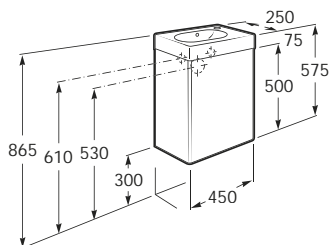

Mini

Basin and furniture

855873... ● 450 x 250 Basin unit and basin with reversible soft-close door.

These basins are not compatible with the L20 basin mixers due to the position of the tap hole