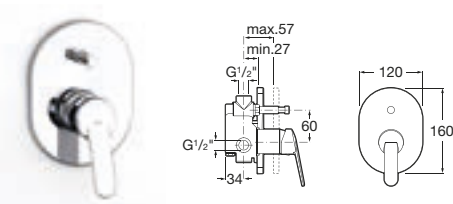

Victoria (V2) | Ceramic disc cartridge

5A2025C00 Wall-mounted shower mixer with 1.5m flexible shower hose, Natura handset, swivel wall bracket and 1/2" water connection

Optional:

D50010022 Easy Fix Kit (for installing bar shower valve to pipework)