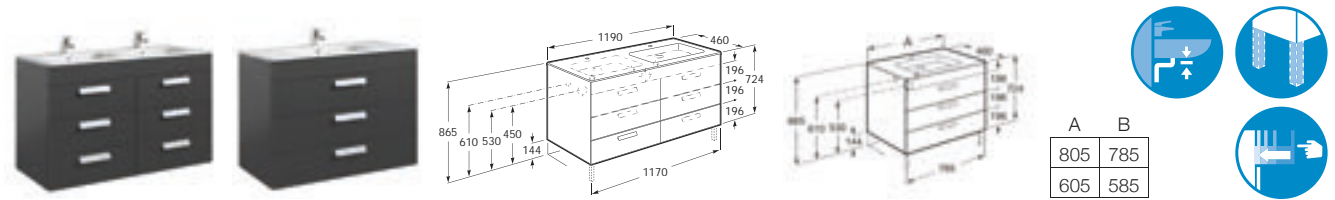

### Standard basin and furniture

<b>856831...</b>	1190 x 460	Base unit with four soft-close drawers for double basin
<b>32799A000</b>	1200 (1190 x 460)	Double basin (one taphole per bowl)
<b>856828...</b>	805 x 460	Base unit with two soft-close drawers for single basin
<b>32799C000</b>	800 (805 x 460)	Basin
<b>856826...</b>	605 x 460	Base unit with two soft-close drawers for single basin
<b>32799E000</b>	600 (605 x 460)	Basin
Optional:		
<b>816757339</b>	145 height	Set of two legs
<b>S28LIS000</b>		EU to UK adaptor for space-saving waste