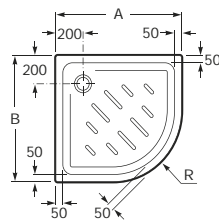

## Easy Quadrant

A	B	R
900	900	504
800	800	504
750	750	373

276085000	900 x 900 x 65	Superslim acrylic tray including 900Ø waste
276084000	800 x 800 x 65	
276083000	750 x 750 x 65	

Easy