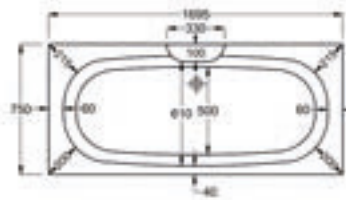

Sitges

023200000 ⊗ 1700 x 750 Double-ended acrylic bath. Supplied with adjustable legs.
Capacity: 180 litres up to overflow

023W00001 ⊗ 1700 x 750 With basic whirlpool