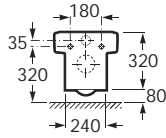

Hall

Wall-hung WC

- 34662E000 Box-rim WC pan
- 80162C004 Lacquered soft-close seat and cover