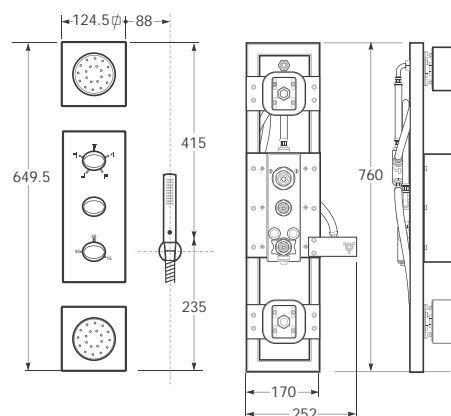

Built-in thermostatic shower mixer with 5 functions including handshower and 2 shower jets. Wall mounted cascade (Ref. 5A1876...) and rain shower head (Ref. 5B9376... or Ref. 5B9276...) sold as separate.

Material: Chrome plated brass and brushed chrome PVD plated brass (for Greige and Nero finishes).

649.5 x 252 mm

Ref. 5A2976...

VC0 Greige

VG0 Nero

C00 Chrome