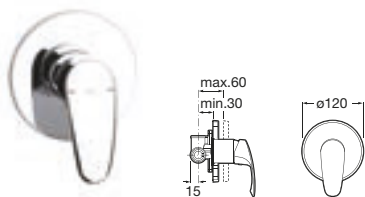

5A2207C00 1/2" built-in bath or shower mixer