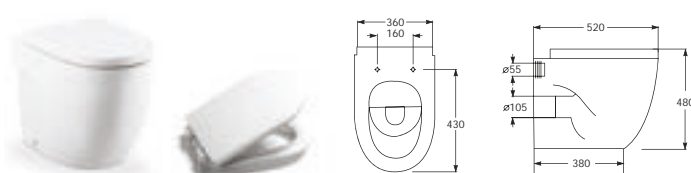

Meridian-N comfort height back-to-wall WC

34724C00U Box-rim comfort height WC pan with floor fixing kit

8012A2004 Lacquered soft-close seat and cover

8012A0004 Lacquered seat and cover

See also: [Meridian-N bathroom collection - page 179-188](#). [Concealed cisterns for back-to-wall WCs - page 276](#).