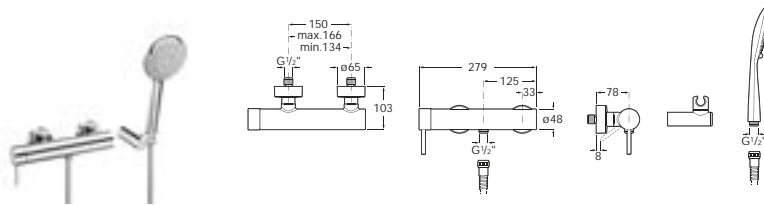

5A2011C00 Wall-mounted shower mixer with 1.5m flexible shower hose, Sensum round 130mm, 4 function (rain, pulse, aquair, spray) handset and swivel wall bracket

Optional:

D50010022 Easy Fix Kit (for installing bar shower valve to pipework)