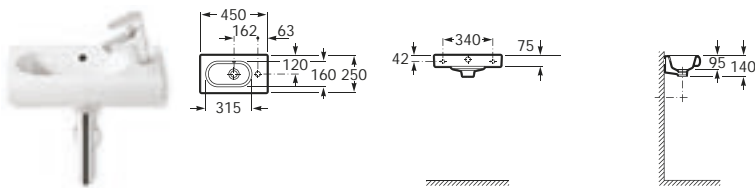

Compact Cloakroom basin

327248000 450 x 250 Basin with 822045400 fixing kit

Basins with RH taphole are not compatible with the L20 basin mixers.