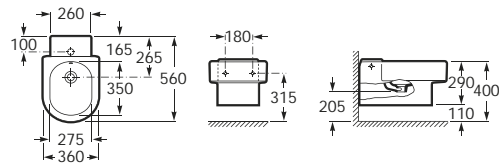

Wall-hung bidet

357565000 Wall-hung over-rim bidet with V0013500R wall fixing kit

806560004 Lacquered bidet cover