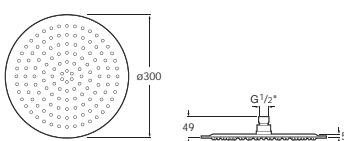

5B2550C00 Circular Ø 300mm high-flow shower head with pivot connection and 1/2" water connection. Can be mounted on wall or ceiling with fixing kits. Polished stainless steel. Features EasyClean nozzles to help prevent limescale build-up.