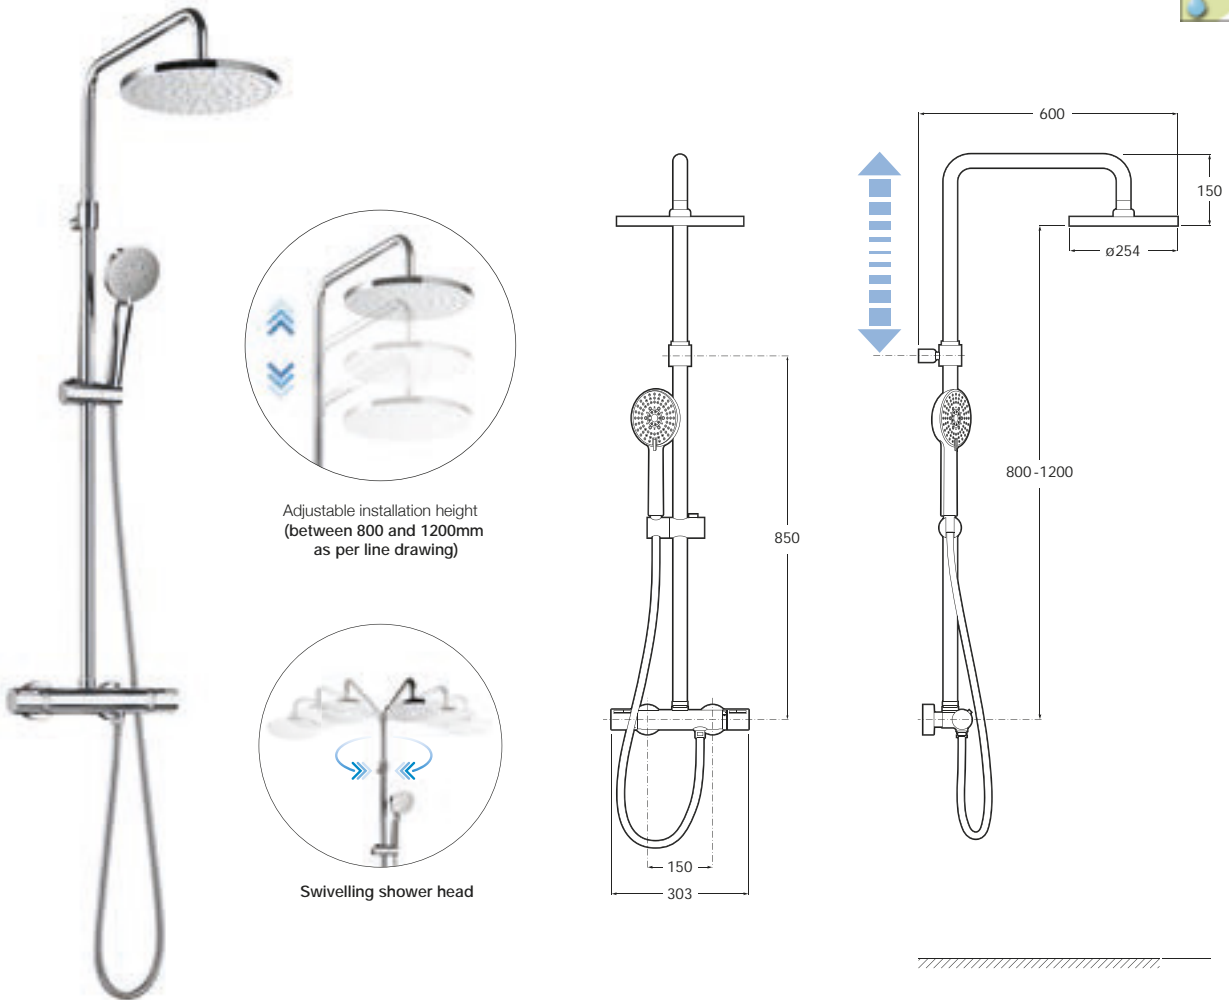

ASA9780C00	Thermostatic shower column with adjustable installation height and swivelling rain shower head
General features	
- Thermostatic - Adjustable installation height - 100/3 handset - rain / pulse / aquair - Rain effect overhead shower rose - Chrome finish	
Optional:	
D50010022	Easy fix kit

See also: Shower trays - page 534-543. Shower tray wastes - page 481.