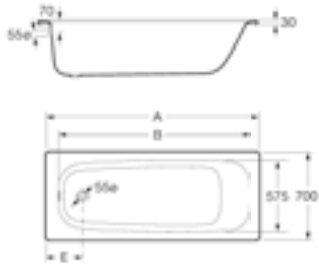

Contesa

2.0 mm

A	B	C	D	E	Litres
1700	1525	400	300	310	195
1600	1425	400	300	310	180
1500	1325	400	300	310	165

2370J3000	● ●	1700 x 700	With anti-slip
2370K3000	● ●	1700 x 700	Without anti-slip
2358J0000	⊗	1700 x 700	With anti-slip
2358K0000	⊗	1700 x 700	Without anti-slip
2371J3000	● ●	1600 x 700	With anti-slip
2371K3000	● ●	1600 x 700	Without anti-slip
2359J0000	⊗	1600 x 700	With anti-slip
2359K0000	⊗	1600 x 700	Without anti-slip
2372J3000	● ●	1500 x 700	With anti-slip
2372K3000	● ●	1500 x 700	Without anti-slip
2360J0000	⊗	1500 x 700	With anti-slip
2360K0000	⊗	1500 x 700	Without anti-slip

2.0mm enamelled steel bath.
Capacity: see table

Legsets (must be ordered separately):

033570000	Type 1 cradle legset for 700 width baths
291021000	Type 2 bar legset
291028000	Bolt on legset