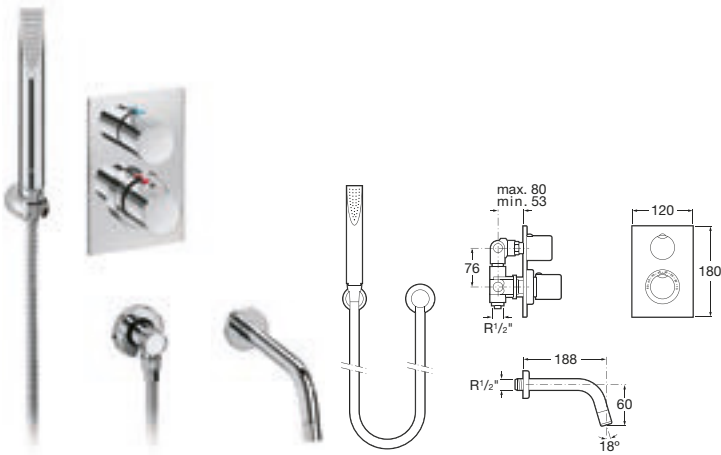

Element | Conventional

5A2762C00 1/2" built-in thermostatic bath-shower mixer with diverter-flow regulator to supply 1/2" wall-mounted bath filler, 1.7m flexible shower hose, handset, fixed bracket and 1/2" water connection