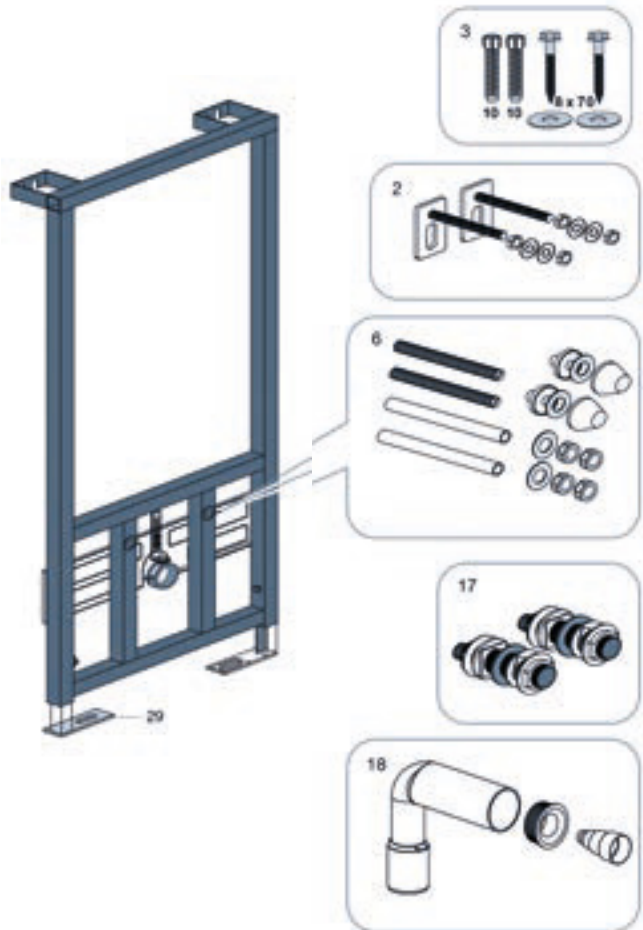

2	Kit frame wall fixation	V0011800R
3	Kit frame fixation	V0001900R
6	Toilet fixation	V0001000R
17	Bulkhead	V0002100R
18	Evacuation elbow	V0002600R
29	Floor fixings	V0004900R