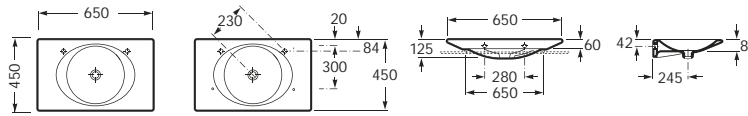

Kalahari

Wall-hung basins

A	B	C
800	490	265

327874000 ○ ○ 650 x 450 Basin with V0007500R fixing kit (no overflow)

32787400H ○ ●

The towel rails are not compatible with the 650 basins. If the basin with a side taphole is installed, it is not possible to install a basin mixer with pop-up waste.

Base unit to suit 600 basin

856450.. 606 x 430 Base unit to suit 650 basin with two soft-close drawers. Includes two organiser boxes

Optional:

816406001 290 height Optional legs (pair)

S28LIS000 EU to UK adaptor for space-saving waste

The wash-basins are provided with 4 side housings for a Towel rail. The front towel rails are incompatible with the side towel rails. Please note that towel rails are not compatible if the basin is installed with the complementary furniture.

Column unit