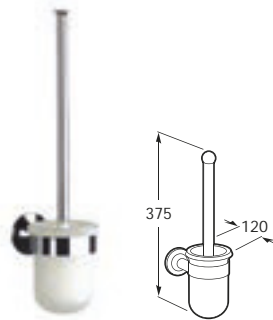

815480001 Wall-mounted toilet brush and holder