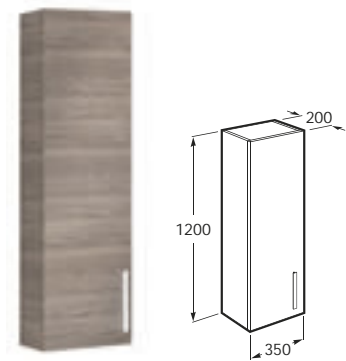

Prisma

Column

856887... 1200 x 350 Column unit with one soft-close reversible door