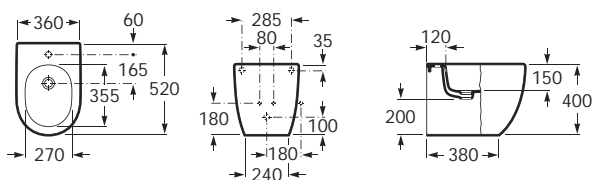

357247000 Compact floor-standing over-rim bidet with 822098000 floor fixing kit

8062AC004 Lacquered soft-close bidet cover

8062AB004 Lacquered bidet cover