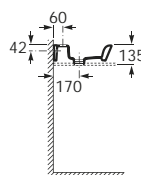

Hall

Wall-hung or on countertop cloakroom basin

327624000 450 x 385 Cloakroom basin with V0007500R fixing kit

Optional:

840597001 Towel rail 220mm