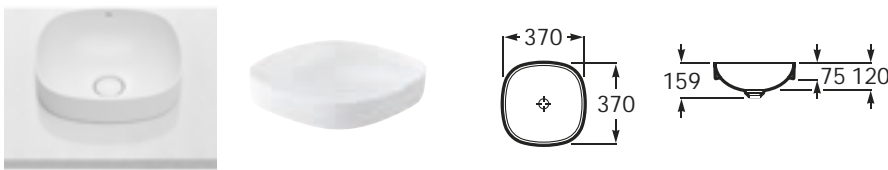

32750R000 ⊗ 370 x 370 Soft basin with 72mm fixed open ceramic waste and no overflow