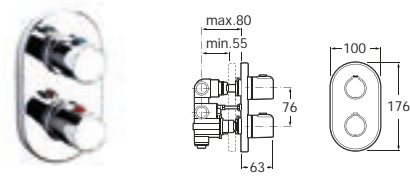

Victoria (V2) | Ceramic disc cartridge

5A2818C00 1/2" built-in thermostatic bath-shower mixer with flow regulator and automatic diverter (no additional stopcocks **are required**)