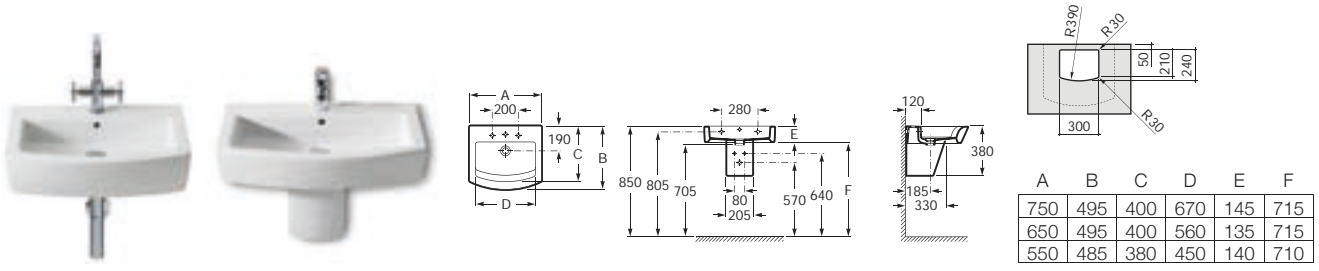

Hall

Wall-hung or on countertop basins

32762G000	750 x 495	Basin with 822045800 fixing kit
327621000	650 x 495	Basin with V0007500R fixing kit
327881000	550 x 485	
337620000		Pedestal
337621000		Semi-pedestal with V0015900R fixing kit
Optional:		
840597001		Towel rail 220mm (not compatible with 550mm basin)