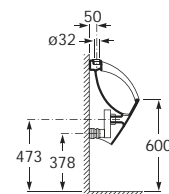

Exposed

35945A000 Concealed (rear) inlet urinal. Includes wall fixings

35945B000 Exposed (top) inlet urinal. Includes wall fixings

Trap (not included):

HCUP50UK0 Ø 50mm urinal trap with 75mm water seal for concealed inlet urinal