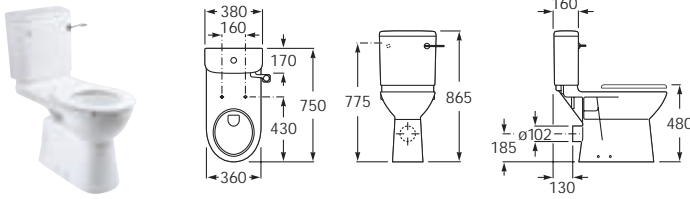

Laura Access

Close-coupled WC

DOC M

6L

342238000	Open-rim WC pan with flush distributor and V0009400R floor fixing kit
341232000	Cistern complete with 6 litre flush cistern fittings
00122A510	Cistern spatula lever
003399880	Anti-vandal bracket
801300221	White seat - no cover
801300223	Blue seat - no cover
801300222	Grey seat - no cover

Note: Anti-vandal bracket and lever to be ordered separately, not included with the cistern