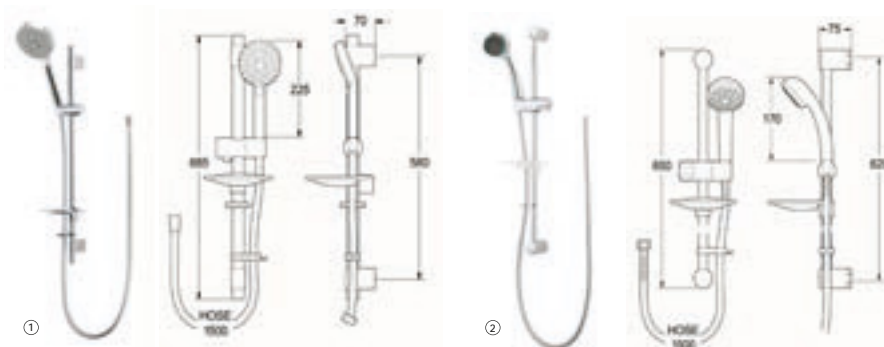

Shower rails

D50010018 ① Upgrade rail kit. Includes chrome rail with adjustable bracket, five mode handset, soap dish and 1.5m smooth shower hose

D50010028 ② Standard rail kit. Includes chrome rail, five mode handset, soap dish and 1.5m shower hose

D50010002 Standard rail only (without kit)