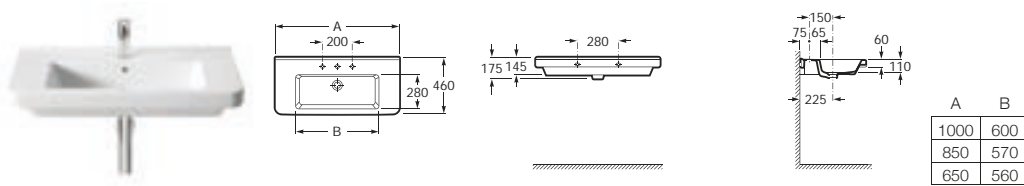

Dama-N

Wall-hung basins

327780000 1000 x 460 Basin with V0007500R fixing kit

327781000 850 x 460

327783000 650 x 460