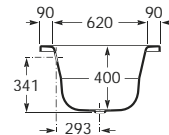

### Duo Oval Plus

- 222555000 ⊗ 1800 x 800 With anti-slip 3.0mm enamelled steel bath for recessed installation with sound proof pads. Capacity: 210 litres up to overflow
- 222565000 ⊗ 1800 x 800 Without anti-slip