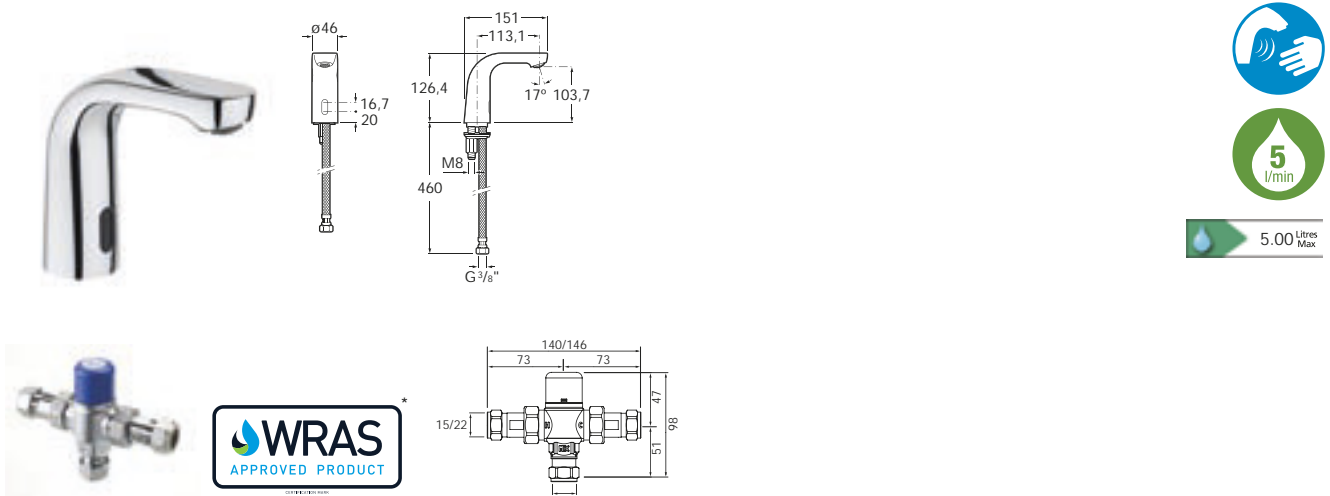

L20 | Ceramic disc cartridge

Electronic basin mixers

5A5609C00 Electronic monobloc basin mixer (single water supply) with flexible supply hose, powered by 4 alkaline AA batteries (1.5 V LRG)

5A5709C00 Electronic monobloc basin mixer (single water supply) with flexible supply hose, powered by 230V mains connection. Includes power supply.

Optional:

001224567 Thermostatic mixing valve (TMV)

To achieve a preset water temperature, a thermostatic mixing valve (TMV) is required to mix the hot and cold water supplies
Thermostatic mixing valve to be used with basin mixer to prevent scalding
* WRAS approval is only applicable to the thermostatic mixing valve