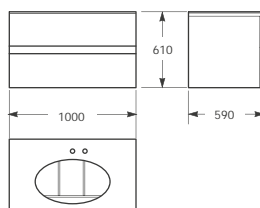

Furniture with two soft-close drawers for 670 mm under-counter washbasin.

It includes tinted tempered glass countertop in Greige, Nero or Silver colour, with two 30.5 mm faucet holes.

Material: Lacquered MDF exterior in Greige, Nero or Silver. Dark oak interior finish. 10 mm tinted tempered glass counter in Greige, Nero or Silver.

Measurements in mm.

Ref. 8567158.. 1800 mm furniture for two under-counter washbasins

Ref. 8567168.. 1550 mm furniture for two under-counter washbasins

Ref. 8567178.. 1200 mm furniture for single under-counter washbasin

Ref. 8567188.. 1000 mm furniture for single under-counter washbasin

Ref. 8567198.. 820 mm furniture for single under-counter washbasin

- 19 Silver
- 20 Greige
- 21 Nero

1000 mm