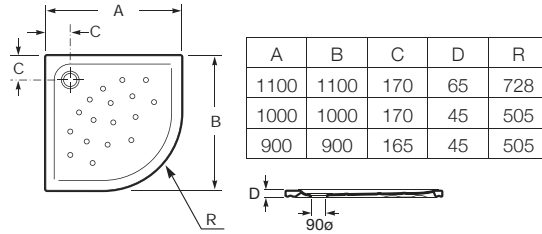

Malta Angular

373523000 1100 x 1100 x 65 Superslim vitreous china shower tray

373511000 1000 x 1000 x 45

373507000 900 x 900 x 45

Waste (not included):

506401900 90° waste