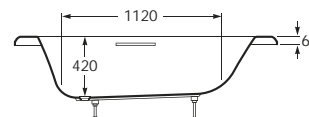

New Classical

Bath

247552001 ⊗ 1800 x 1000 Acrylic bath with chrome grip. Supplied with adjustable legs. Capacity: 250 litres up to overflow

Optional:

291066000 Polyurethane headrest (white)