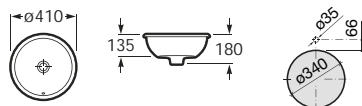

Foro

Under countertop basin

327884000 ⊗ ø410 (ø340) Under countertop basin. Glazed on both sides

If the taps are fitted with a pop-up waste, the use of the extra long rod 525766100 of 300 mm is necessary
A cut-out template is included on the packaging