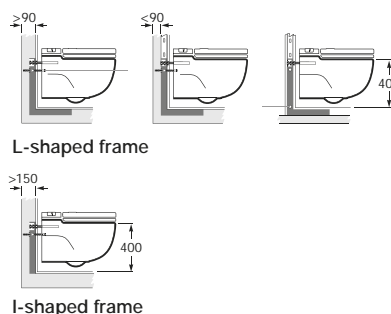

In-Tank Meridian wall-hung WC