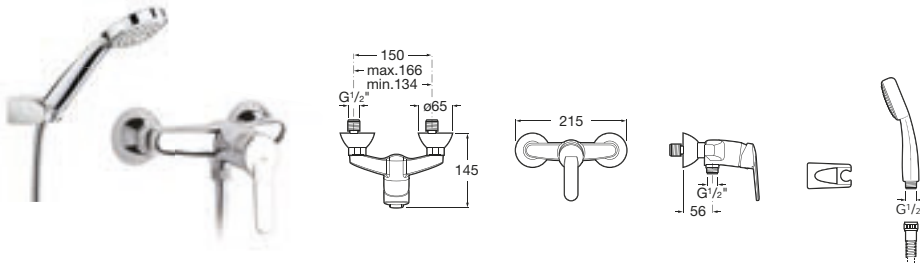

Victoria (V2) | Ceramic disc cartridge

5A2025C00 Wall-mounted shower mixer with 1.5m flexible shower hose, Natura handset, swivel wall bracket and 1/2" water connection

Optional:

D50010022 Easy Fix Kit (for installing bar shower valve to pipework)