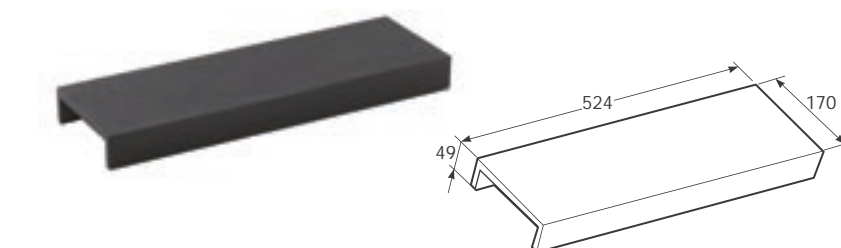

Wall Tile
U NERO SHAGREEN
R 49 x 170 x 524.

49 x 170 x 524 mm

Ref. TJ7TFA161

	Pieces	Kg	m²
Box:	1	4	0.09
	Boxes	Kg	m²
Pallet:	24	126.96	2.14