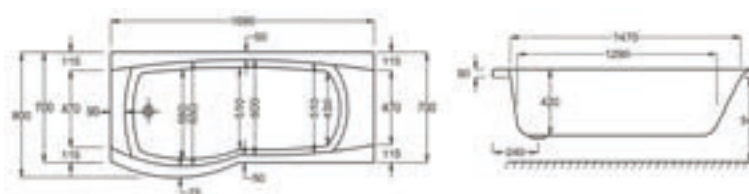

Left-hand

1235L2000 ⊗ 1700 x 700/800 Left hand Acrylic shower bath. Supplied with adjustable legs.
Capacity: 230 litres up to overflow

1235R2000 ⊗ 1700 x 700/800 Right hand

Bath Screen and Optional Accessories:

MS1100012 1400 x 750 Bath screen

125178000 Front panel - 1700

125179000 End panel - 700

See also: Bath wastes - page 481.