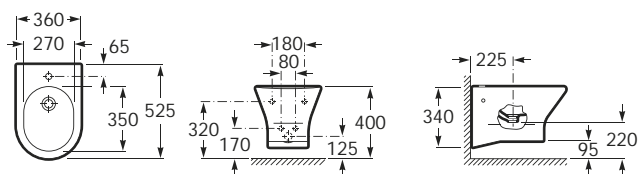

Wall-hung bidet

357645000 ● Wall-hung over-rim bidet with AV007600R wall fixing kit

There is no cover available for this bidet.

See also: Concealed cisterns for back-to-wall WCs - page 276. Installation systems for wall-hung bidets - page 280. Brassware section - page 388-481. Bidet wastes - page 481.