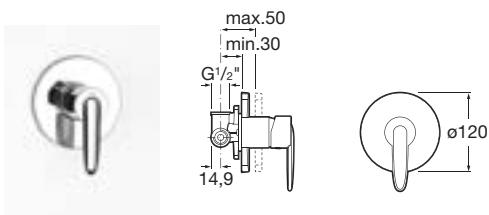

Vectra | Ceramic disc cartridge

5A1861C00 Deck-mounted bath-shower mixer with 1.7m flexible shower hose, handset and swivel wall bracket

5A1961C00 Deck-mounted bath filler

5A0661C00 1/2" built-in bath-shower mixer with automatic diverter