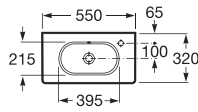

Wall-hung basins

32724Y000	550 x 320 basin with 822045400 fixing kit
32724Z000	550 x 320 basin with 822045400 fixing kit
D50010005	Press-down waste
506401614	Bottle trap - chrome

*Handed by the tap