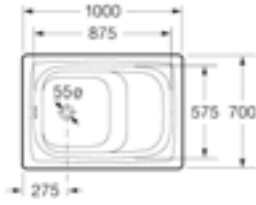

Contesa Hip Bath