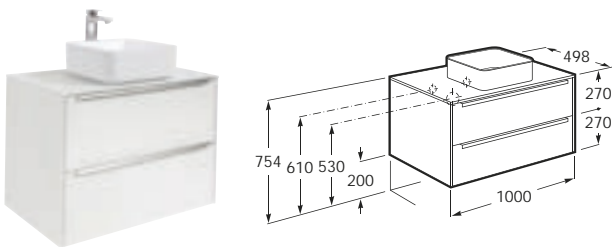

857002...	1000mm base unit
857012...*	1000mm countertop
Optional:	
816815339	Optional legs (pair)
S28LIS000	Optional EU to UK adaptor

Choose your on countertop basin

	327523000	370 x 370 round
	327520000	500 x 370 round
	327532000	370 x 370 square
	327530000	500 x 370 square
	327502000	370 x 370 soft
	327500000	500 x 370 soft