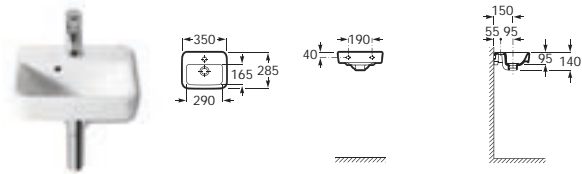

Wall-hung cloakroom basin

32751D000 ● 350 x 285 Basin with V0007500R fixing kit