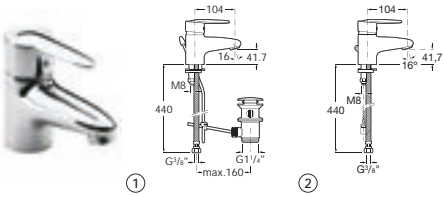

Basin mixer

- 5A3061C00 ① Monoblocbasinmixerwithaertor,pop-upwasteand 3/8" flexiblesupplyhoses
- 5A3161C00 ② Monoblocbasinmixerwithaerator,retractablechainand 3/8" flexiblesupplyhoses