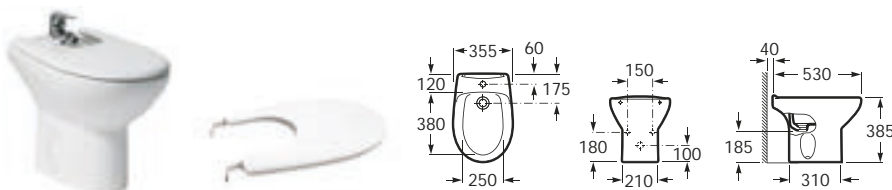

Bidet

355394000	Floorstanding over-rim bidet with V0007200R floor fixing kit
806390004	Lacquered bidet cover with stainless steel hinges

See also: Installation systems for back-to-wall and wall-hung WCs - page 274-276. Brassware section - page 388-481. Bidet wastes - page 481.