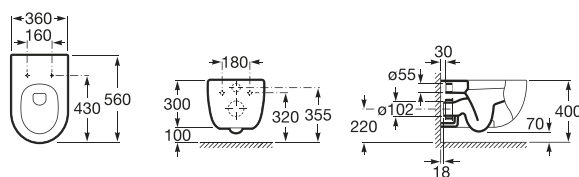

Meridian-N

Wall-hung WCs

346247000	Box-rim WC pan
8012A2004	Lacquered soft-close seat and cover
8012A0004	Lacquered seat and cover