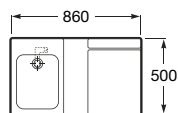

Washbasin and WC

893020001 ● 860 x 500 Basin, Singles-Pro basin mixer, waste, WC with 6/3 litre dual-flush, soft-close seat, wall-hung frame and all fixings and flexible hoses. Features Roca's water reuse technology (water from the basin is filtered and reused to flush the WC). Installation videos and information (including pre-installation) are available at www.uk.roca.com

W+W is the fusion of basin and WC in one single piece. Complemented by the Singles-Pro basin mixer, it is the logical choice when sustainability and excellent design are key.