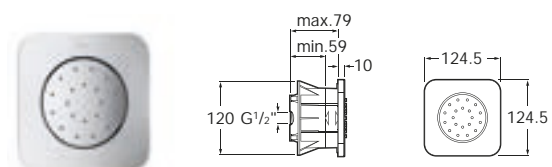

5B3778C00 Shower body jet with pivot function (allows for the jet angle to be adjusted) and 1/2" water connection

See also: Puzzle-T collection - page 454. Shower accessories - page 478-480. Brassware collections - page 388-481.