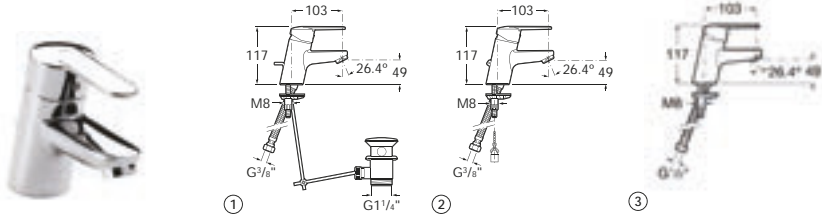

Victoria (V2) | Ceramic disc cartridge

Designed by Tony Clariana

Basin mixers

5A3025C00 ① Monobloc basin mixer with aerator, pop-up waste and 3/8" flexible supply hoses

5A3125C00 ② Monobloc basin mixer with aerator and 3/8" flexible supply hoses

5A3225C00R ③ Monobloc basin mixer with smooth body, aerator and 1/2" flexible supply hoses