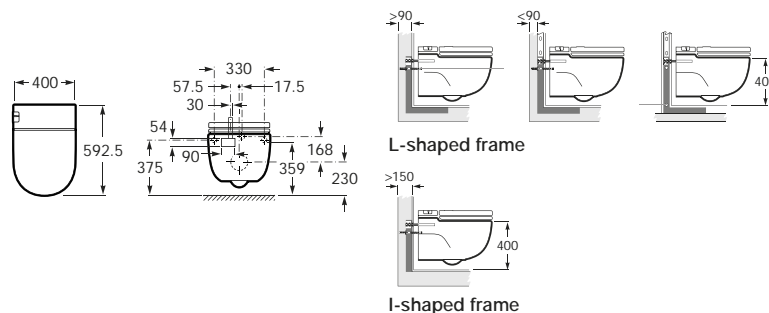

In-Tank

In-Tank wall-hung WC

Wall-hung WC with integrated cistern and 4.5/3 litre dual flush. Soft-close seat and cover included. Requires electricity for the air pump used in the flushing process. Works on mains pressure only. Installation videos and information (including pre-installation) **are available at www.uk.roca.com**

893301000	Wall-hung WC pan including L-shaped frame (for stud wall installations) with V0009200R fixing kit
893302000	Wall-hung WC pan including I-shaped frame (for solid wall installations) with V0009200R fixing kit