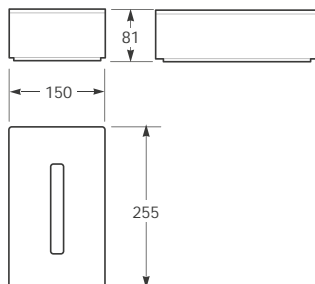

Tissue box holder.

Material: Dark oak finish box with a stainless steel plated top which is brushed for the Nero and Greige finishes. PVD treatment.

255 x 150 x 81 mm

Ref. 816624...

001 Chrome

039 Nero

040 Greige