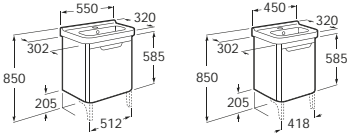

Dama-N

Base units for compact wall-hung basins

Left-hand

Right-hand

Base unit:

Basins:

856617...	512 x 585 x 302	550 basin	Right-hand opening	Base unit with one soft-close door for 550 and 450 compact wall-hung basins. Includes space-saving waste. Basin to be ordered separately
856622...	512 x 585 x 302	550 basin	Left-hand opening	
856619...	418 x 585 x 302	450 basin	Right-hand opening	
856624...	418 x 585 x 302	450 basin	Left-hand opening	

Optional:

816560002	205 height	Set of two legs
S28LIS000		EU to UK adaptor for space-saving waste