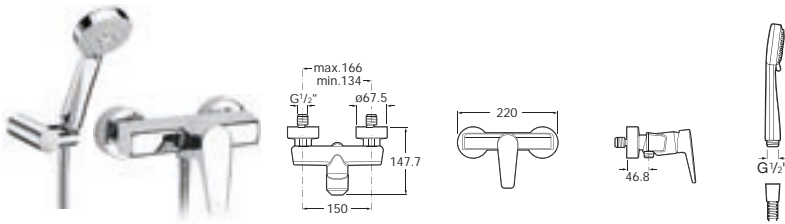

D50010022 Easy Fix Kit (for installing bar shower valve to pipework)

D50010009 Pillars (allowing product to be deck-mounted)

See also: [Basin and bidet wastes - page 481.](#)

Esmai | Ceramic disc cartridge