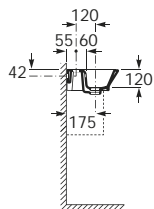

The Gap

Cloakroom basin

A	B	C
450	420	380
400	320	335
350	320	285

327477000	450 x 420	Basin with V0007500R fixing kit
32747K000	450 x 420	
327478000	400 x 320	
327479000	350 x 320	
337470000		Pedestal for 450 basin
337471000		Semi-pedestal for 450 basin
337472000		Semi-pedestal for 400 and 350 basins only

Basins are glazed on three sides

See also: Brassware section - page 388-481. Bottle traps and Basin wastes - page 481.

Dimensions in mm. Due to manufacturing processes, all dimensions of ceramic components are approximate.

○ Basins with pre-punched (countersunk) holes can have these drilled to suit the number of tapholes required. Please specify at the time of ordering the quantity and handling of any tapholes required - Code: 000001030

● Pierced taphole