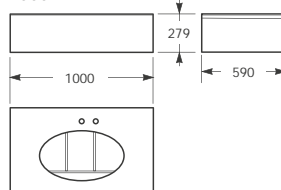

Furniture with soft-close drawer for 670 mm under-counter washbasin.

It includes tinted tempered glass countertop in Greige, Nero or Silver colour, with two 30.5 mm faucet holes.

Material: Lacquered MDF exterior in Greige, Nero or Silver. Dark oak interior finish. 10 mm tinted tempered glass counter in Greige, Nero or Silver.

Measurements in mm.

Ref. 8567108.. 1800 mm furniture for two under-counter washbasins

Ref. 8567118.. 1550 mm furniture for two under-counter washbasins

Ref. 8567128.. 1200 mm furniture for single under-counter washbasin

Ref. 8567138.. 1000 mm furniture for single under-counter washbasin

Ref. 8567148.. 820 mm furniture for single under-counter washbasin

19 Silver
20 Greige
21 Nero

1000 mm