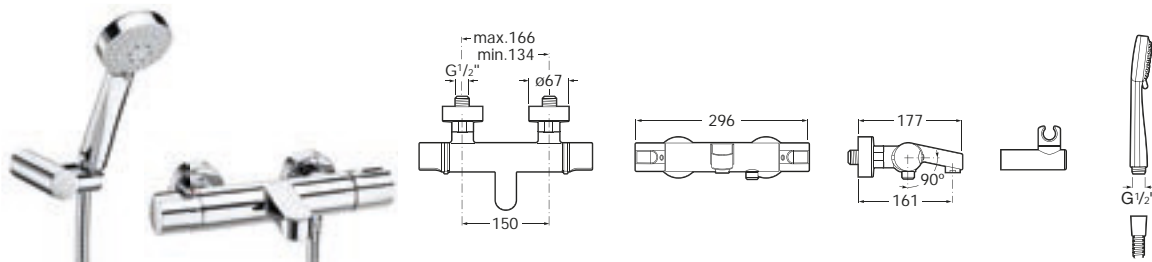

Thermostatic bath-shower mixers

5A1146C02 Wall-mounted thermostatic bath-shower mixer with diverter-flow regulator, 1.7m flexible shower hose, Stella 80/3 handset, swivel wall bracket and 1/2" water connection

Optional:

D50010022 Easy Fix Kit (for installing bar shower valve to pipework)

D50010009 Pillars (allowing product to be deck-mounted)

See also: Bath wastes - page 481. Shower heads, handsets and accessories - page 468-480.