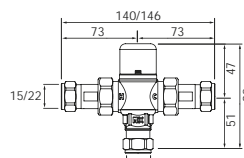

Electronic basin mixers

5A5601C00 Electronic monobloc basin tap (single water supply) with flexible supply hose
Powered by 4 AA alkaline batteries (1.5V LRG)

5A5701C00 Electronic monobloc basin tap (single water supply) with flexible supply hose
Mains operated at 230V. Includes power supply

Optional:

001224567 Thermostatic mixing valve (TMV)

To achieve a preset water temperature, a thermostatic mixing valve (TMV) is required to mix the hot and cold water supplies
* WRAS approval is only applicable to the thermostatic mixing valve

See also: Basin wastes - page 481.

Dimensions in mm

Available in Chrome

Flow rates provided are tested at 3 bar pressure