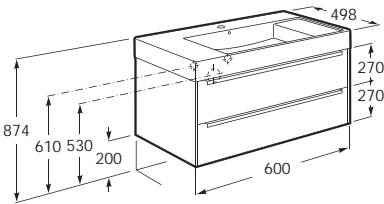

Inspira

Inspira base units for wall-hung basins

857000...	600mm base unit
32752C000	600mm wall-hung basin
	Optional:
816815339	Optional legs (pair)
S28LIS000	Optional EU to UK adaptor