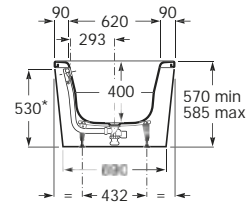

Duo Oval Plus Freestanding

*Assembly height with panel