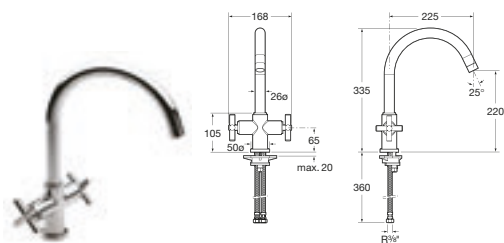

Loft

5A8443C00 Monobloc kitchen mixer with high swivel spout, aerator and 3/8" flexible supply hoses