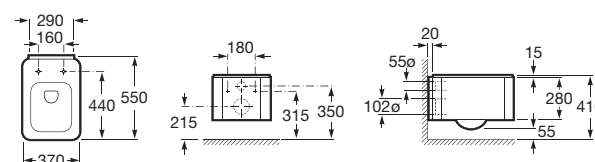

Wall-hung WC

346577000 Box-rim WC pan with V0020200R wall fixing kit

801572004 Lacquered soft-close seat and cover