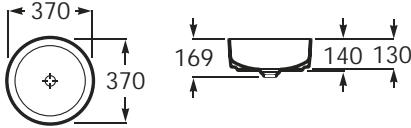

Inspira

On countertop basins - made from FINECERAMIC®

327523000 ⊗ 370 x 370 Round basin with 72mm fixed open ceramic waste and no overflow