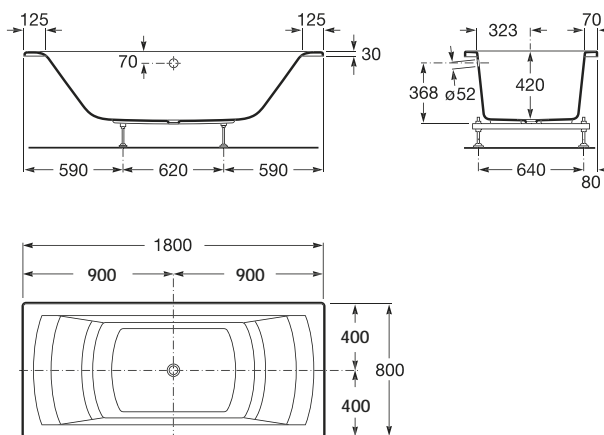

Hall Double-ended

248163000 ⊗ 1800 x 800 Double-ended acrylic bath including 2 headrests (code 24F061000). Supplied with adjustable legs.
Capacity: 223 litres up to overflow