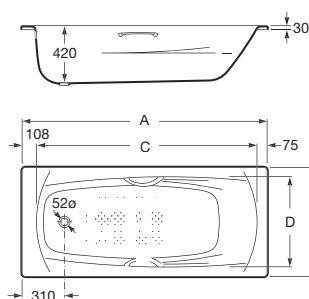

Swing

A	B	C	D	Litr.
1800	800	1617	666	240
1700	750	1517	626	215

2200G0000 ⊗ 1800 x 800 2.0mm enamelled steel bath with anti-slip and gripholes.
Capacity: see table

2201G0000 ⊗ 1700 x 750

Grips, legset and headrest (must be ordered separately):

526804110 Chrome finish grips (internal fixing)

291030000 Type 2 bar legset for Swing