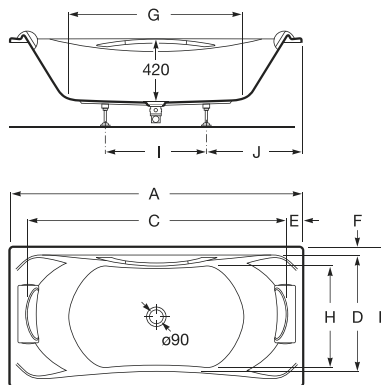

BeCool Double-ended

A	B	C	D	E	F	G	H	I	J	Litres
1900	1100	1685	980	107.5	60	1230	830	700	600	285
1800	900	1585	800	107.5	50	1130	650	620	590	220

247989001	⊗ 1900 x 1100	Double-ended acrylic bath with 2 headrests (code 247978000 for 1900 x 1100 and code 247997000 for 1800 x 900) and leather lined grip (Code: 24F023001). Includes waste and adjustable legs. Capacity: see table
248013001	⊗ 1800 x 900