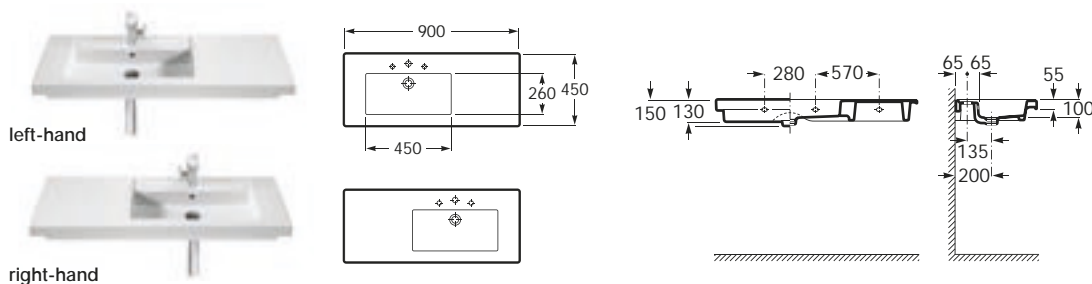

Asymmetrical wall-hung basins

Wall-hung or vanity basin with shelf and fixing kit

- 327543000 ○●○ 900 x 450 Basin right-hand
- 327544000 ○●○ 900 x 450 Basin left-hand

Optional:

- 816759001 Left side towel rail
- 816758001 Right side towel rail