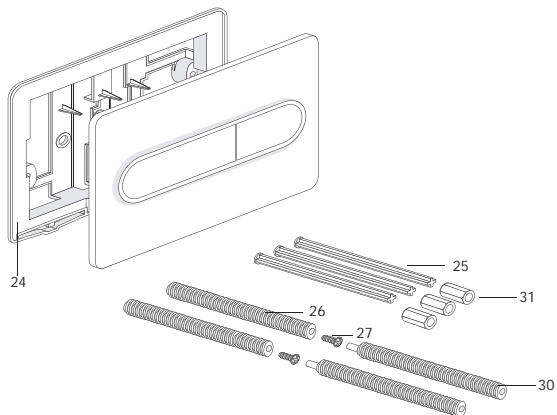

PL1, PL2, PL4 and PL6 - Operating Panels

890095000, 890095001, 890095002, 890095005, 890096000, 890096001, 890096002, 890096005, 890098001, 890098005, 890098002, 890098000, 890085001, 890085005, 890085002, 890085000

24	Back plate	V0000700R
25-27	Rods	V0000900R
25-27, 30, 31	Extension rods	V0026000R

PL3 and PL5 - Operating Panels

890097004, 890099001, 890099005, 890099002, 890099000