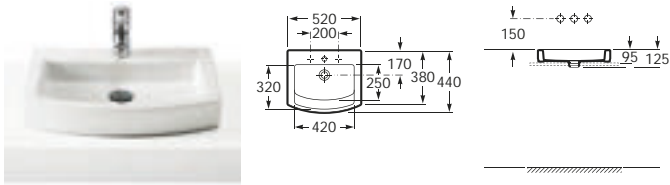

Hall

On countertop basins

327882000 520 x 440 Basin glazed on all 4 sides (no overflow)

327882CT0 520 x 440

A cut-out template is printed on the packaging