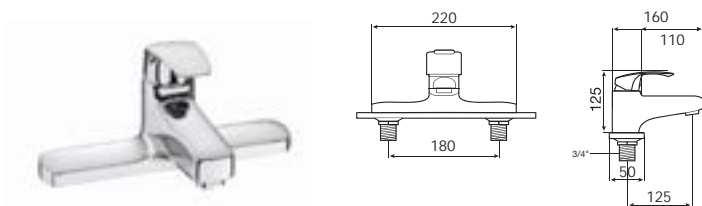

5A1907C00 Deck-mounted bath filler

See also: Bath and shower wastes - page 481. Shower heads, handsets and accessories - page 468-480.