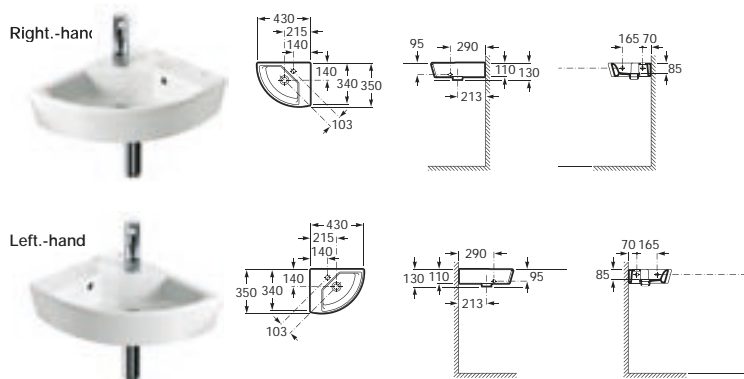

Hall

Corner basins

327622000 350 x 430 Right-hand corner basin with V0007500R wall fixing kit

327623000 350 x 430 Left-hand corner basin with V0007500R wall fixing kit

Optional:

840628001 Towel rail