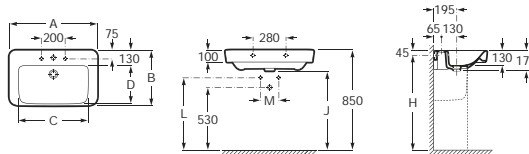

Senso Square

Wall-hung basin

A	B	C	D
1000	480	590	330
800	475	590	330

Installation	Height	H	J	M	L
Semi-pedestal	850	810	675	80	610
Pedestal	830	790	655	150	610

Basin installation height is indicative only

32751M000 ○●○ 1000 x 480 Basin with V0007500R fixing kit

32751N000 ○●○ 850 x 475

337513000 Pedestal

337512000 Semi-pedestal