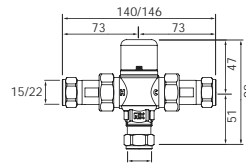

## Basin mixers

**5A4279C00** Self-closing (non-concussive) basin tap with single 1/2" water connection and 3 l/min flow limiter

**Optional:**

**001224567** Thermostatic mixing valve

To achieve a preset water temperature, a thermostatic mixing valve (TMV) is required to mix the hot and cold water supplies