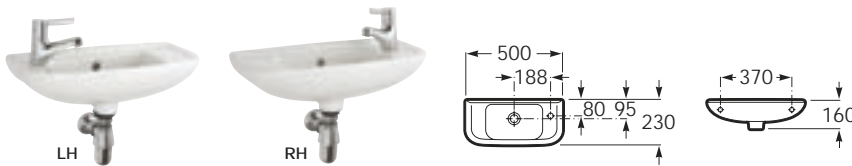

Wall-hung basins

DOC M

327231000	● RH basin including wall fixing kit*
327232000	● LH basin including wall fixing kit*
D50010005	Press-down waste
506401614	Bottle trap - chrome

*Handed by the tap