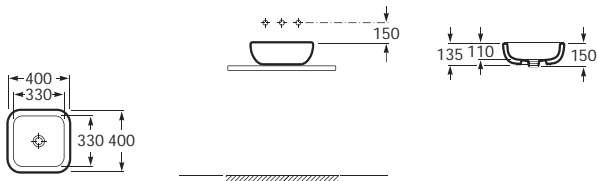

327654000 ⊗ 400 x 400

See also: Brassware section - page 388-481. Bottle traps and Basin wastes - page 481.

Dimensions in mm Due to manufacturing processes, all dimensions of ceramic components are approximate.

⊗ No tapholes

● Pierced taphole