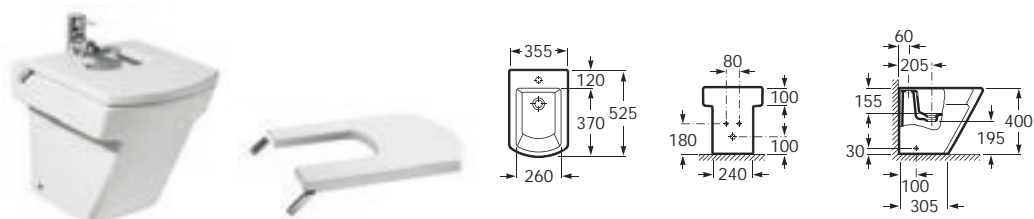

Hall

Floorstanding bidet

357624000 Floor-standing over-rim bidet with V0007600R floor fixing kit

806620004 Lacquered bidet cover