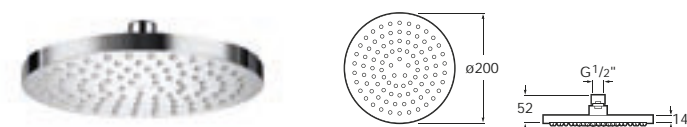

5B2950C00 Circular Ø 200mm high-flow shower head with pivot connection and 1/2" water connection. Can be mounted on wall or ceiling with fixing kits. Chrome plated stainless steel. Features EasyClean nozzles to help prevent limescale build-up.