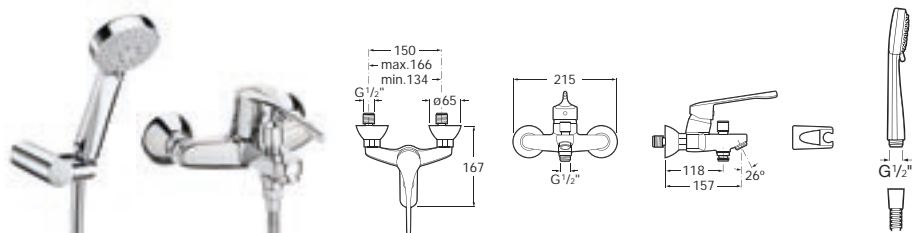

Bath-shower mixers

5A0123C02 Wall-mounted bath and shower mixer with automatic diverter with retention, 1.7m flexible shower hose, handset and swivel wall bracket