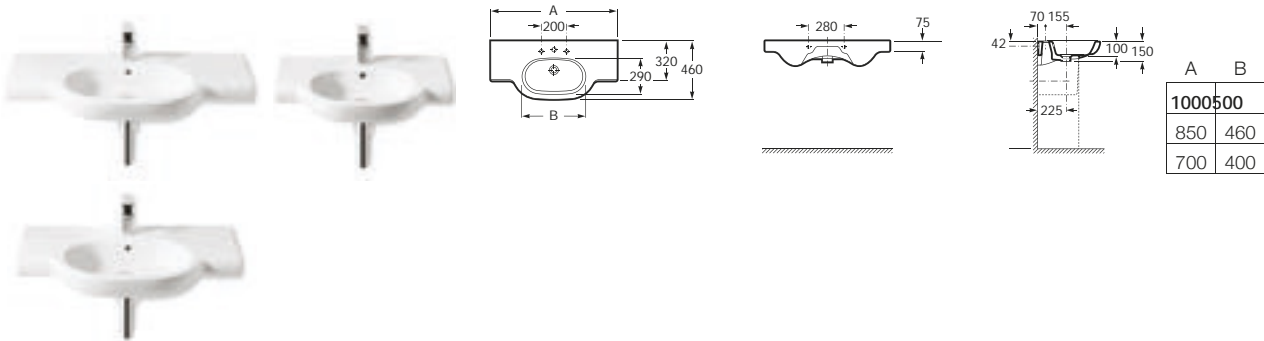

Meridian-N

Wall-hung basins

32724B000 1000 x 460 Basin with V0007500R fixing kit

32724D000 850 x 460

327240000 700 x 460

337240000 Pedestal

337241000 Semi-pedestal with V0015900R fixing kit