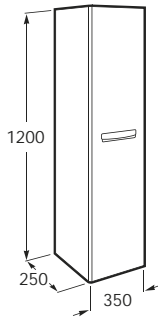

The Gap

The Gap-N Column Unit

856969...   1200 x 350   Column unit with one soft-close reversible door