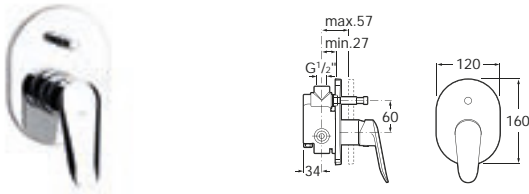

Logica-N | Ceramic disc cartridge

5A2027C02 Wall-mounted shower mixer with 1.5m flexible shower hose, Stella 80/3 handset, swivel wall bracket and 1/2" water connection

Optional:

D50010022 Easy Fix Kit (for installing bar shower valve to pipework)