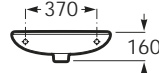

327231000 ● 500 x 230 RH basin including wall fixing kit*

327232000 ● 500 x 230 LH basin including wall fixing kit*

*Handed by the tap