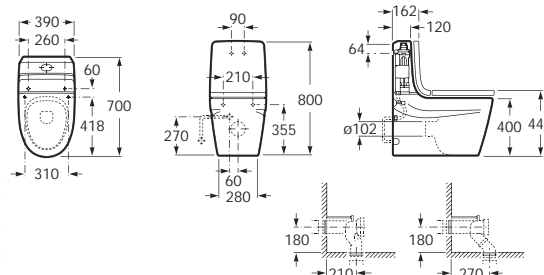

342657000 Box-rim WC pan dual outlet with V0007500R floor fixing kit (moulded back-to-wall)

341650000 Cistern complete with 822867001 6/3 litre dual-flush cistern fittings

80165A... Cistern-front backrest. Finished in Ice White (lacquered) or Passion Red (cushioned with antibacterial Roca Soft Texture)

801652... Lacquered soft-close seat and cover. Finished in Ice White (lacquered) or Passion Red (cushioned with antibacterial Roca Soft Texture)

Finishes

004 Ice white

F3T Passionred

See also: [Element bathroom collection - page 140-144](#). [Khroma bathroom collection - page 145-149](#).

Dimensions in mm

Substitute ... in the reference with the code for the chosen colour
004 Ice White
F3T Passion Red

Due to manufacturing processes, all dimensions of ceramic components are approximate.