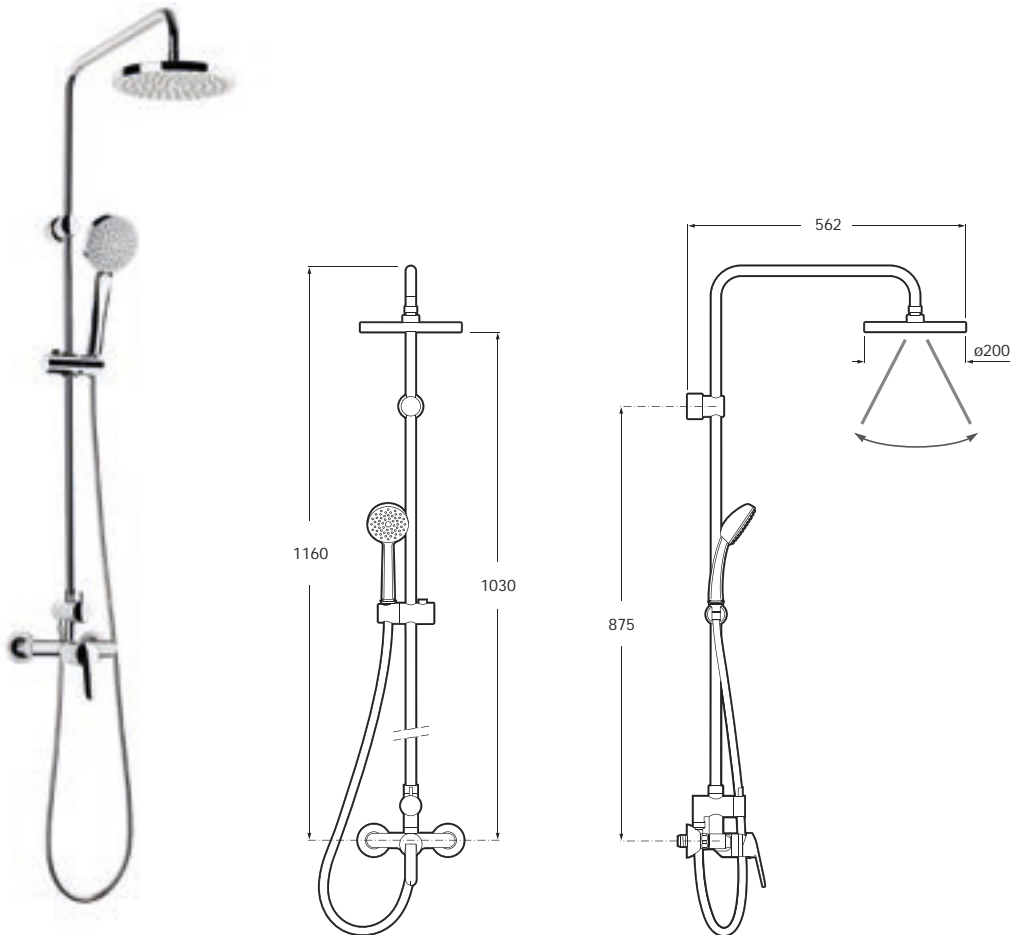

Victoria (V2) single lever column

5A9725C00 Single lever shower column

General features

- Single lever
- 100/1 handset - rain
- Chrome finish

See also: Shower trays - page 534-543. Shower tray wastes - page 481.