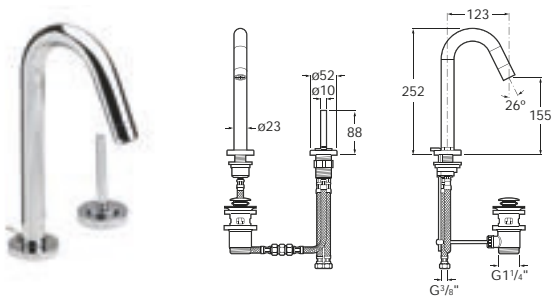

5A3819C00 Basin mixer with 7 l/min flow limiter, separate joystick control, aerator, pop-up waste and 3/8" flexible supply hoses