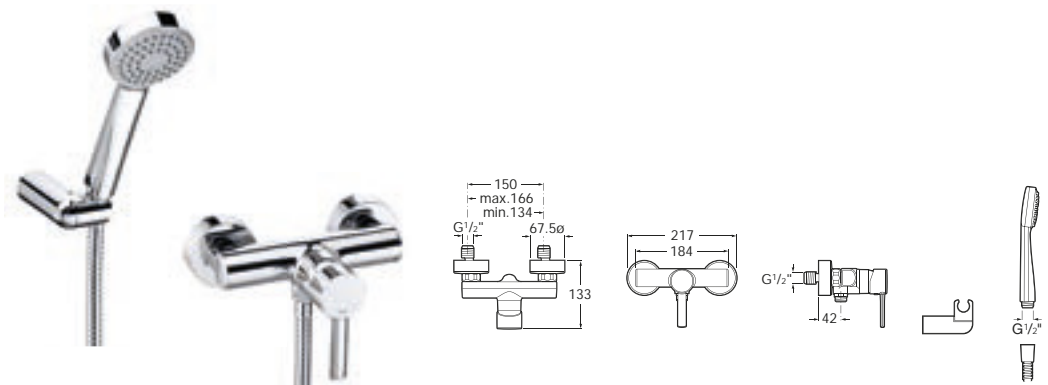

5A2060C02 Wall-mounted shower mixer with 1.5m flexible shower hose, Stella 80/1 handset, swivel wall bracket and 1/2" water connection

Optional:

D50010022 Easy Fix Kit (for installing bar shower valve to pipework)

See also: Bath wastes - page 481. Shower heads, handsets and accessories - page 468-480.

Dimensions in mm

Available in Chrome

Flow rates provided are tested at 3 bar pressure