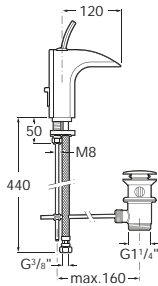

5A3049C00 Monobloc basin mixer with 6 l/min flow limiter, pop-up waste and 3/8" flexible supply hoses