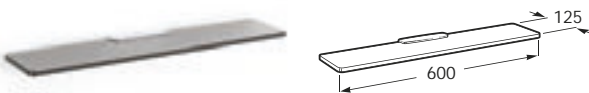

816306001 600 mm glass shelf