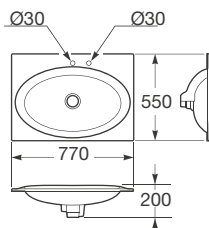

Countertop washbasin 770 mm, with two special size faucet holes for Armani/Roca faucets. With Water-Flow effect (no splashing) and hidden waste and overflow (Hide-Flow).

Material: Vitreous China.

770 x 550 mm

Ref. 327760...

R30 Greige

R50 Nero

910 Off-white

R20 Shagreen-T

000 White