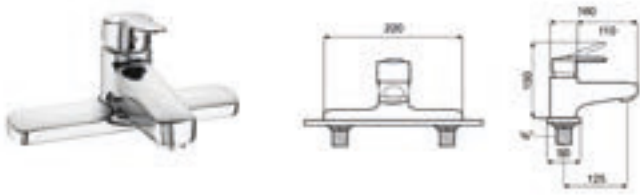

Victoria (V2) | Ceramic disc cartridge

5A1925C00 Deck-mounted bath filler