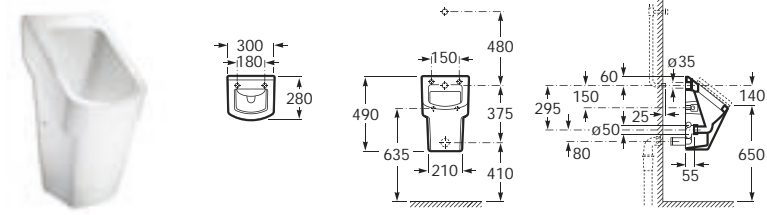

Hall

Urinal

353623000 Concealed urinal without cover with wall fixing kit

HCUP50UK0 Waste - 75mm trap