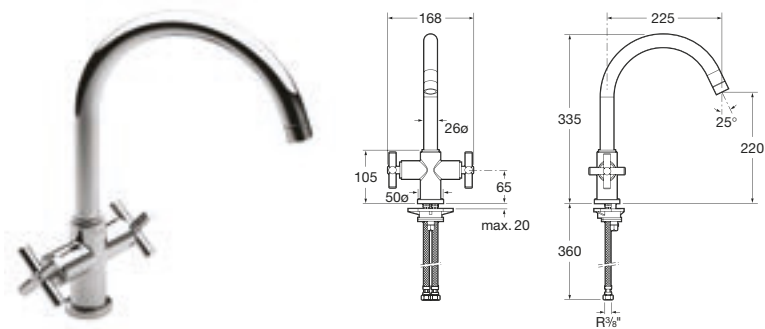

Kitchen mixer

5A8443C00 Monobloc kitchen mixer with high swivel spout, aerator and 3/8" flexible supply hoses

See also: Bath and shower wastes - page 481. Shower heads, handsets and accessories - page 468-480.