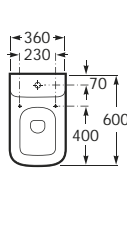

34278W000	Compact box-rim WC pan dual outlet with 822503100 floor fixing kit (moulded back-to-wall)
34178C000	Shell cistern with 822885301 4.5/3 litre dual-flush cistern fittings and inner liner
80178C004	Lacquered soft-close seat and cover (top fixing)
80178B004	Lacquered seat and cover