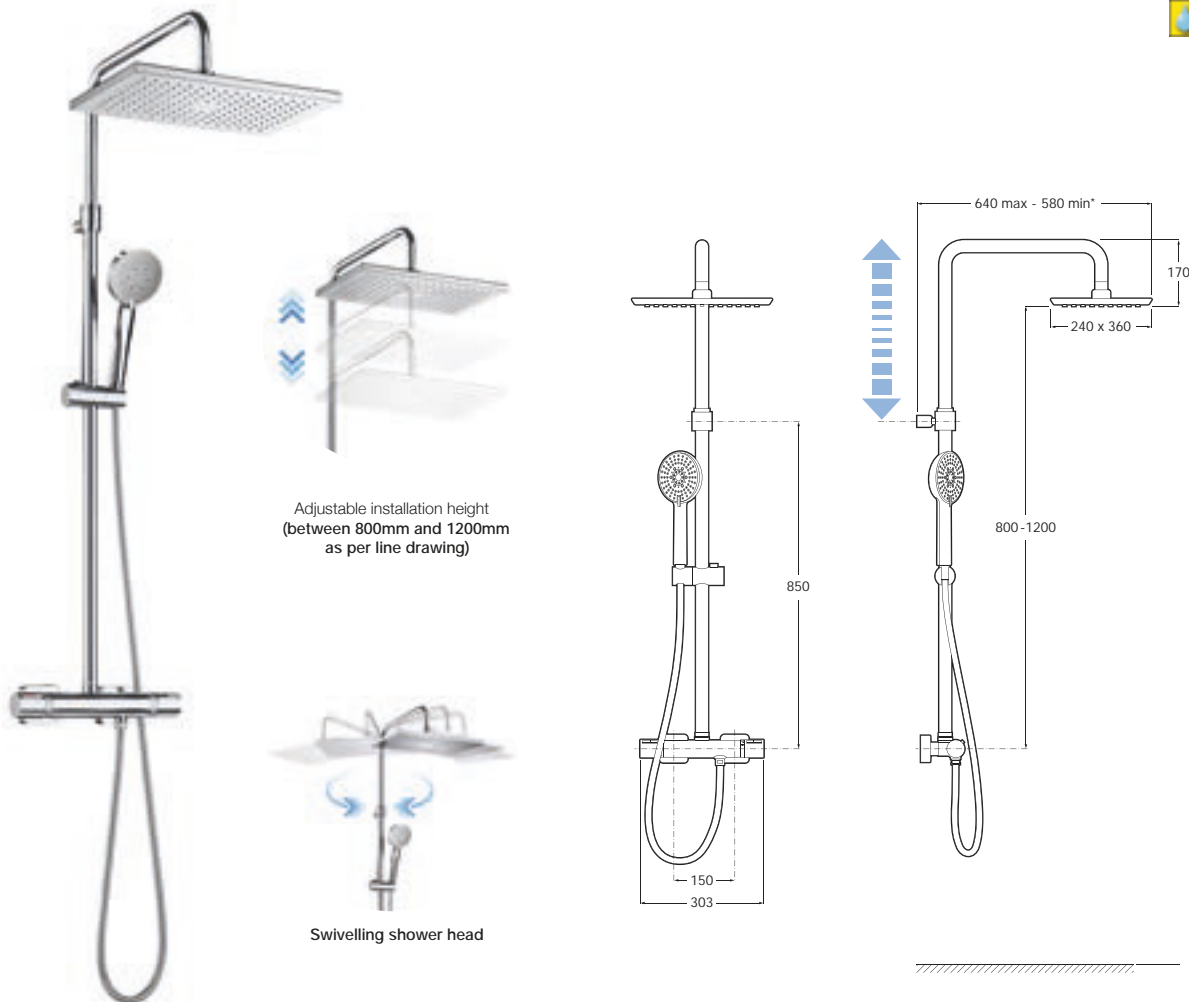

Even-T Rectangular

8.8 l/min

* Please note this dimension refers to the swivelling head and not the fixation arm

5A2080C00 Thermostatic shower column with adjustable installation height and swivelling rain shower head

General features

- Thermostatic
- Adjustable installation height
- 100/3 handset - rain / pulse / aquair
- Rain effect overhead shower rose
- Chrome finish

Optional:

D50010022 Easy fix kit

See also: Shower trays - page 534-543. Shower tray wastes - page 481.