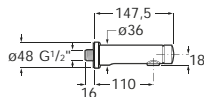

5A7879C00 Wall-mounted self-closing (non-concussive) basin tap with single 1/2" water connection and 3 l/min flow limiter

Optional:

001224567 Thermostatic mixing valve

To achieve a preset water temperature, a thermostatic mixing valve (TMV) is required to mix the hot and cold water supplies