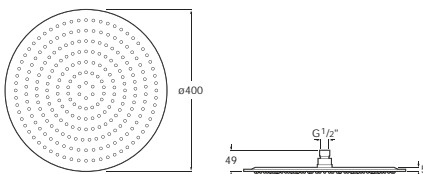

RainDream

5B2650C00 Circular Ø 400mm high-flow shower head with pivot connection and 1/2" water connection. Can be mounted on wall or ceiling with fixing kits. Polished stainless steel. Features EasyClean nozzles to help prevent limescale build-up.