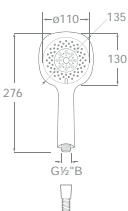

Sensum Square 130/4

4 functions

Rain

AquAir

Soft

Pulse

5B1108C00	130mm diameter - chrome with 1/2" water connection
Handset with 4 functions: Rain, Spray, Pulse and AquAir	
Optional:	
D50010024	1.5m smooth hose
D50010011	1.7m metallic hose
D50010014	1.5m metallic hose

For installations using a built-in mixer, you will require a 1/2" outlet, shower hose and holder for the handset

See also: [Shower accessories - page 478-480](#). [Brassware collections - page 388-481](#).