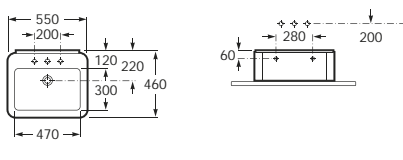

327576000	550 x 460	On countertop basin

See also: Brassware section - page 388-481. Bottle traps and Basin wastes - page 481.

Dimensions in mm Due to manufacturing processes, all dimensions of ceramic components are approximate.

⊗ No tapholes

○ Basins with pre-punched (countersunk) holes can have these drilled to suit the number of tapholes required. Please specify at the time of ordering the quantity and handling of any tapholes required - Code: 000001030

● Pierced taphole