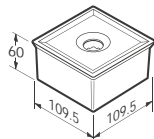

Square container with lid for profile shelf and furniture. (Translucent fumé colour).

109.5 x 109.5 x 60 mm Ref. 816453043