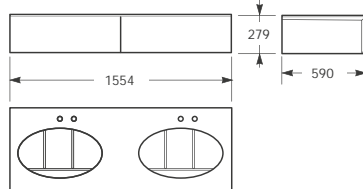

Furniture with soft-close drawer for 670 mm under-counter washbasin.

It includes tinted tempered glass countertop in Greige, Nero or Silver colour, with two 30.5 mm faucet holes.

Material: Lacquered MDF exterior in Greige, Nero or Silver. Dark oak interior finish. 10 mm tinted tempered glass counter in Greige, Nero or Silver.

Measurements in mm.

Ref. 8567108.. 1800 mm furniture for two under-counter washbasins

Ref. 8567118.. 1550 mm furniture for two under-counter washbasins

Ref. 8567128.. 1200 mm furniture for single under-counter washbasin

Ref. 8567138.. 1000 mm furniture for single under-counter washbasin

Ref. 8567148.. 820 mm furniture for single under-counter washbasin

19 Silver
20 Greige
21 Nero

1550 mm