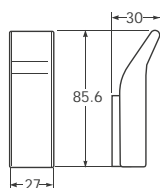

Wall mounted robe hook.

Material: Chrome plated brass and brushed chrome PVD plated brass (for Greige and Nero finishes).

30 x 27 x 85.6 mm

Ref. 8164510..

01 Chrome

39 Nero

40 Greige