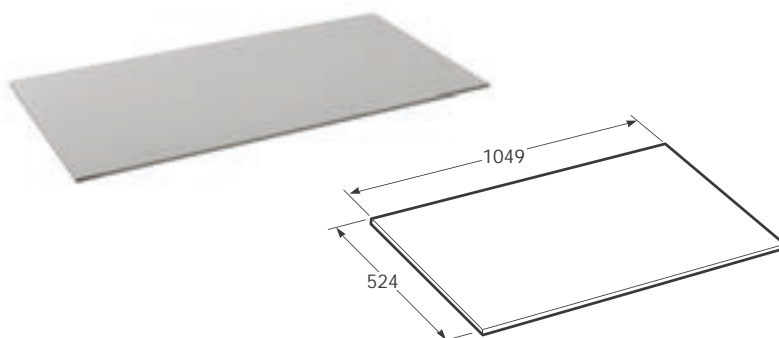

Floor Tile
OFF-WHITE MATT R 524 x 1049.

524 x 1049 mm
Ref. TJ7TDK021

	Pieces	Kg	m²
Box:	3	41.1	1.65

	Boxes	Kg	m²
Pallet:	18	769.28	29.68