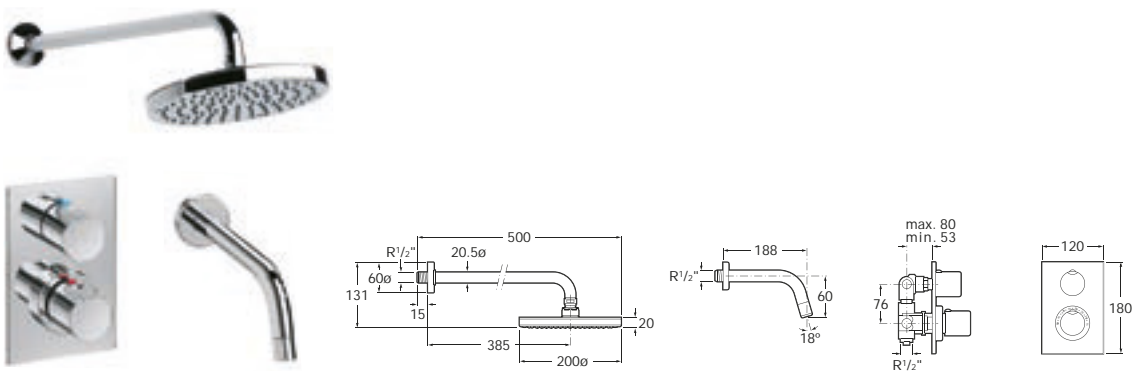

Thermostatic bath-shower mixers

5A2862C00 1/2" built-in thermostatic bath-shower mixer with diverter-flow regulator to supply shower arm, movable high-flow shower head, 1/2" wall-mounted bath filler and 1/2" water connection

See also: Basin, bidet and bath wastes - page 481. Shower heads, handsets and accessories - page 468-480.