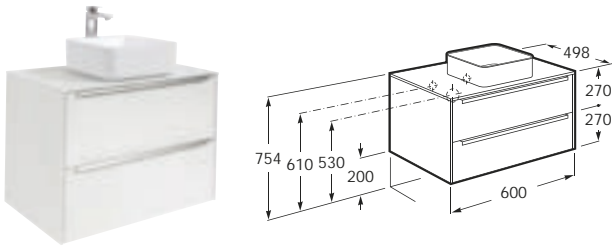

Inspira

Inspira base units and countertops for on countertop basins

857000...	600mm base unit
857010...*	600mm countertop
Optional:	
816815339	Optional legs (pair)
S28LIS000	Optional EU to UK adaptor

Choose your on countertop basin

	327523000	370 x 370 round
	327532000	370 x 370 square
	327502000	370 x 370 soft