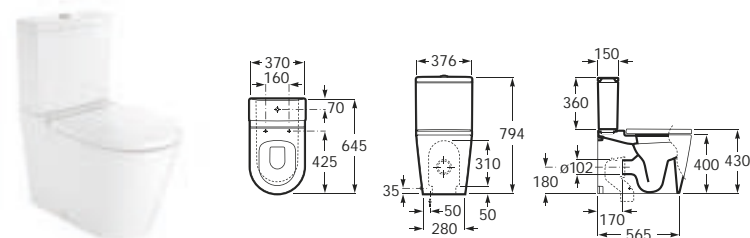

Close-coupled WCs

342527000 Round box-rim WC pan dual outlet with 822503110 floor fixing kit (moulded back-to-wall)

341520000 Cistern complete with 822923001 4.5/3 litre dual-flush cistern fittings

80152200B Soft-close seat and cover