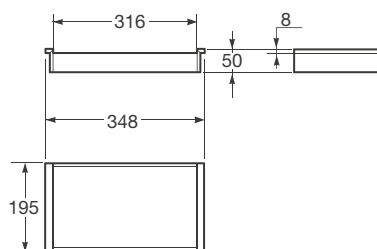

Tray for large interior container (Ref.
856541128, sold as separate) for lower
drawer only.
Finish: Dark oak.

348 x 195 x 50 mm   Ref. 856542128