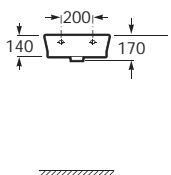

The Gap

Cloakroom basin

A	B	C
450	420	380
400	320	335
350	320	285

327477000	450 x 420	Basin with V0007500R fixing kit
32747K000	450 x 420	
327478000	400 x 320	
327479000	350 x 320	
337470000		Pedestal for 450 basin
337471000		Semi-pedestal for 450 basin
337472000		Semi-pedestal for 400 and 350 basins only

Basins are glazed on three sides

See also: Brassware section - page 388-481. Bottle traps and Basin wastes - page 481.

Dimensions in mm. Due to manufacturing processes, all dimensions of ceramic components are approximate.

○ Basins with pre-punched (countersunk) holes can have these drilled to suit the number of tapholes required. Please specify at the time of ordering the quantity and handling of any tapholes required - Code: 000001030

● Pierced taphole