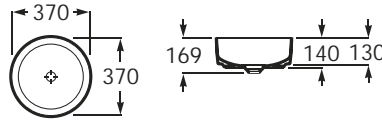

Inspira

On countertop basins - made from FINECERAMIC®

327523000 ⊗ 370 x 370 Round basin with 72mm fixed open ceramic waste and no overflow