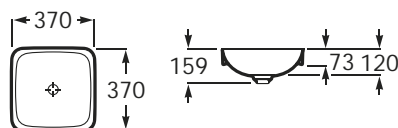

32753R000 ⊗ 370 x 370 Square basin with 72mm fixed open ceramic waste and no overflow

See also: Brassware section - page 388-481.