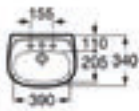

3232820001 Cloakroom basin Pick-Up Pack - Contains Laura 450 x 340 - 1TH basin, bottle trap Victoria (V2) basin mixer with smooth body and click waste

Dimensions in mm Due to manufacturing processes, all dimensions of ceramic components are approximate.