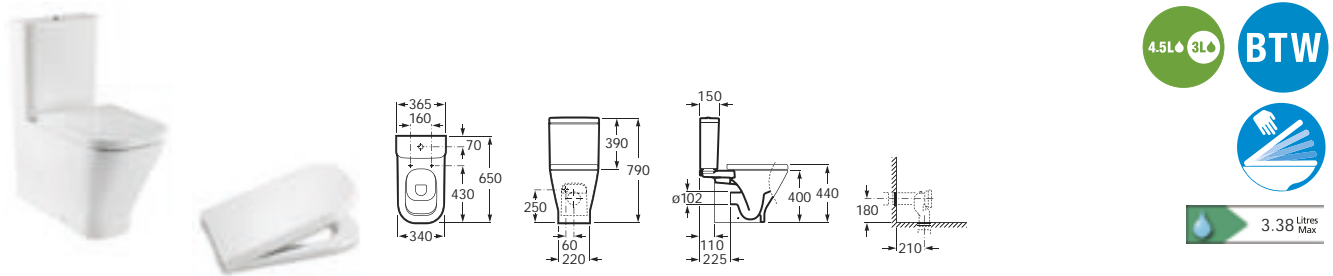

Close-coupled WC

342477000	Box-rim WC pan dual outlet with 822503100 floor fixing kit (open back)
34147C00F	Cistern complete with 822874001 4.5/3 litre dual-flush cistern fittings
801472004	Soft-close seat and cover
801470004	Seat and cover