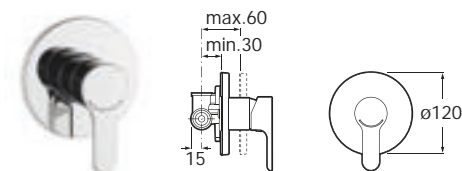

5A2209C00 1/2" built-in bath or shower mixer

See also: Bath and shower wastes - page 481. Shower heads, handsets and accessories - page 468-480.