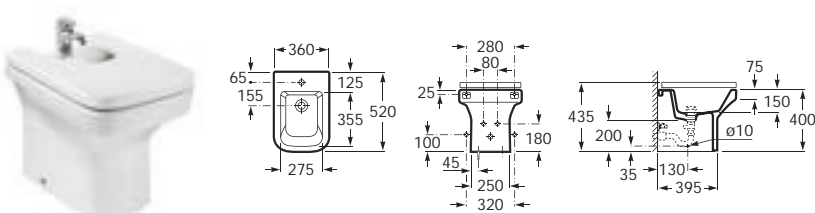

357787000 Compact floor-standing over-rim bidet with 822503100 floor fixing kit

80678C004 Lacquered soft-close bidet cover (top fixing)

80678B004 Lacquered bidet cover