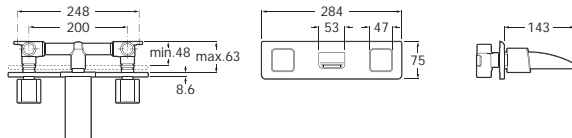

5A4550C00 Wall-mounted 3 hole dual-control basin mixer with 8 l/min flow limiter (excludes waste)

See also: Basin wastes - page 481.

Dimensions in mm

Available in Chrome

Flow rates provided are tested at 3 bar pressure