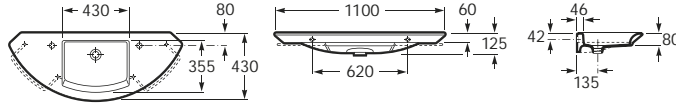

Mohave

Wall-hung basins

327879000 ☐ ☐ 1100 x 430 Basin with V0007500R fixing kit (no overflow)

32787900H ☐ ☒

Optional:

840524001 **Towel rail 300mm**

The wash-basin is provided with 4 side housings for a Towel rail
If basins with a side taphole are installed with the semi-pedestal, it is not possible to install a basin mixer with pop-up waste.
Basins with RH taphole are not compatible with basin mixers featuring cold start function.