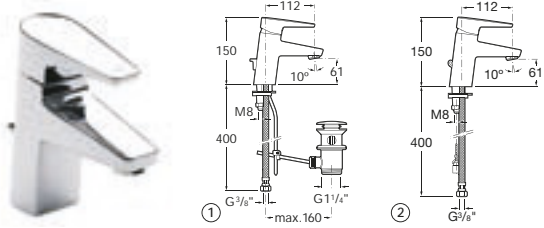

See also: Bath wastes - page 481. Shower heads, handsets and accessories - page 468-480.

**Esmai** | Ceramic disc cartridge  
Designed by Antonio Bullo

**Basin mixers**

5A3031C00 ① Monobloc basin mixer with aerator pop-up waste and 3/8" flexible supply hoses