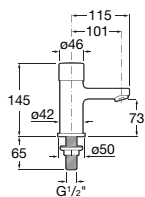

Sprint

Basin mixers

5A4224C00 Self-closing (non-concussive) basin tap with single 1/2" water connection and flow regulator

Optional:

001224567 Thermostatic mixing valve

To achieve a preset water temperature, a thermostatic mixing valve (TMV) is required to mix the hot and cold water supplies