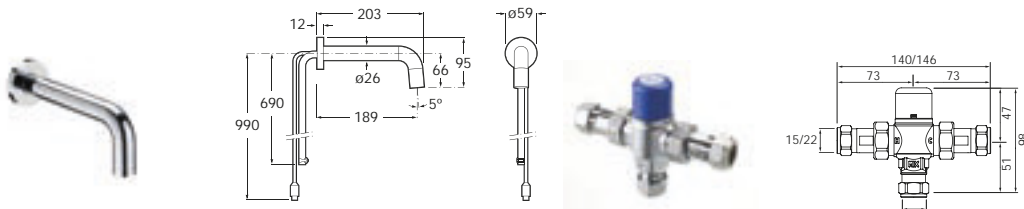

5A5643C00 Wall-mounted electronic basin faucet (single water supply) with flexible supply hose and integrated spout sensor. Powered by 4 AA alkaline batteries (1.5V LRG).

To achieve a preset water temperature, a thermostatic mixing valve (TMV) is required to mix the hot and cold water supplies

5A5743C00 Wall-mounted electronic basin faucet (single water supply) with flexible supply hose and integrated spout sensor. **Mains operated at 230V.** Includes power supply

Optional:

001224567 Thermostatic mixing valve

To achieve a preset water temperature, a thermostatic mixing valve (TMV) is required to mix the hot and cold water supplies