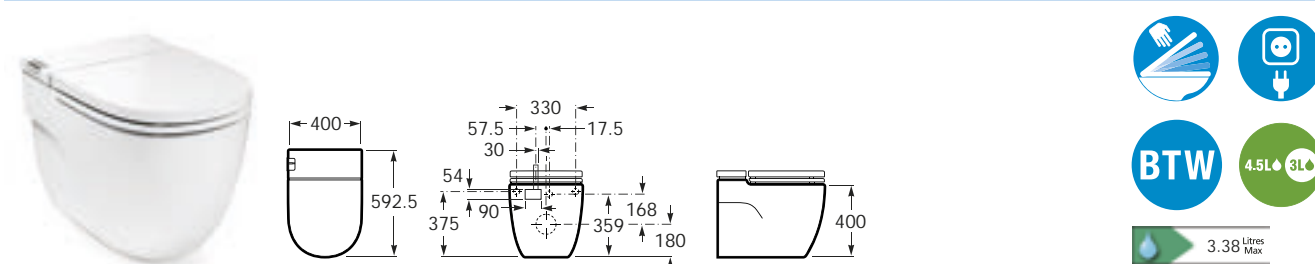

### In-Tank back-to-wall WC

893303000 Back-to-wall WC with integrated cistern and 4.5/3 litre dual-flush. Soft-close seat and cover included. Requires electricity for the air pump used in the flushing process. Works on mains pressure only. Installation videos and information (including pre-installation) are available at [www.uk.roca.com](http://www.uk.roca.com)