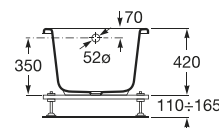

Vythos

A	B	C	D	Litres
1700	700	1443	556	185
1600	700	1343	556	170

247861000 ⊗ 1700 x 700 Acrylic bath supplied with adjustable legs.
Capacity: see table

247942000 ⊗ 1600 x 700

247W44000 ⊗ 1700 x 700 With basic whirlpool

Optional Accessories:

291066000 Polyurethane headrest (white)

See also: Bath wastes - page 481. Bath panel compatibility - page 517.