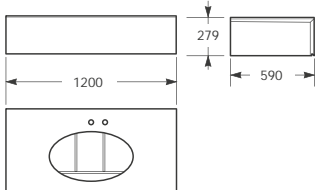

Furniture with soft-close drawer for 670 mm under-counter washbasin.

It includes tinted tempered glass countertop in Greige, Nero or Silver colour, with two 30.5 mm faucet holes.

Material: Lacquered MDF exterior in Greige, Nero or Silver. Dark oak interior finish. 10 mm tinted tempered glass counter in Greige, Nero or Silver.

Measurements in mm.

Ref. 8567108.. 1800 mm furniture for two under-counter washbasins

Ref. 8567118.. 1550 mm furniture for two under-counter washbasins

Ref. 8567128.. 1200 mm furniture for single under-counter washbasin

Ref. 8567138.. 1000 mm furniture for single under-counter washbasin

Ref. 8567148.. 820 mm furniture for single under-counter washbasin

19 Silver
20 Greige
21 Nero

1200 mm