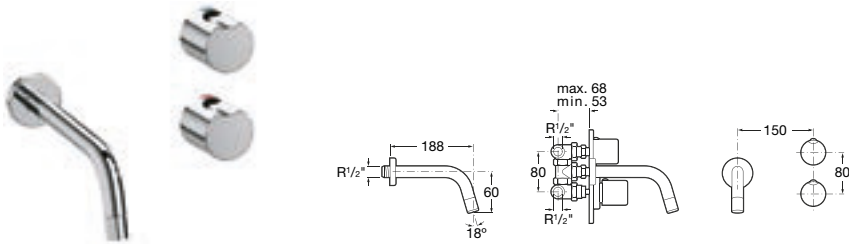

Element | Conventional

Designed by David Chipperfield

Basin mixer

5A3562C00 Wall-mounted 3-hole basin mixer with aerator (excludes waste) and 1/2" water connection