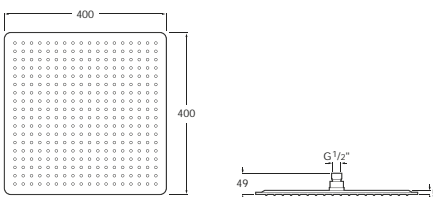

5B2850C00 Square 400 x 400mm high-flow shower head with pivot connection and 1/2" water connection. Can be mounted on wall or ceiling with fixing kits. Polished stainless steel. Features EasyClean nozzles to help prevent limescale build-up.