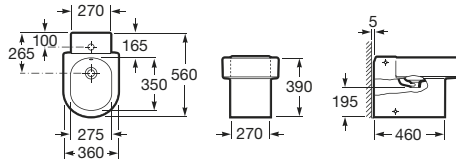

Happening

Bidet

357564000 Over-rim bidet with V0007600R floor fixing kit

806560004 Lacquered bidet cover