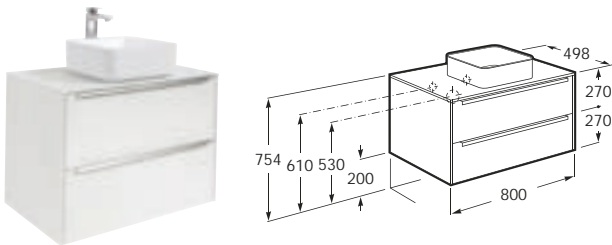

857001...	800mm base unit
857011...*	800mm countertop
Optional:	
816815339	Optional legs (pair)
S28LIS000	Optional EU to UK adaptor

Choose your on countertop basin

	327523000	370 x 370 round
	327520000	500 x 370 round
	327532000	370 x 370 square
	327530000	500 x 370 square
	327502000	370 x 370 soft
	327500000	500 x 370 soft