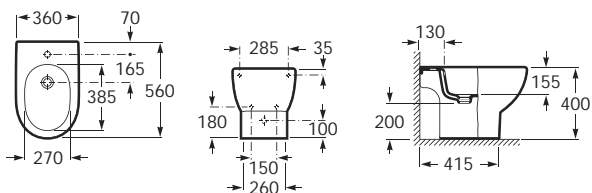

Meridian-N

Floor-standing bidets

357244000 Floor-standing over-rim bidet with V0007600R floor fixing kit

8062A2004 Lacquered soft-close bidet cover

8062A0004 Lacquered bidet cover