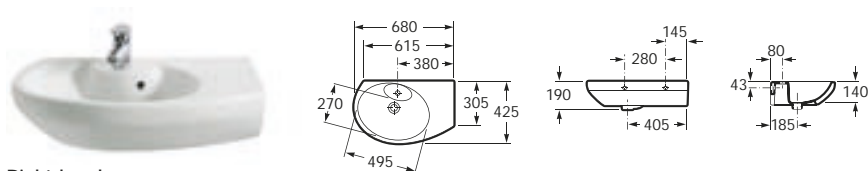

Compact corner basins

Right-hand