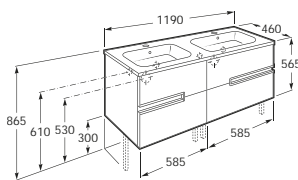

Victoria-N

Victoria-N Unik Basin and furniture - 2 drawer

A	B
1000	985
800	785
700	685
600	585

855830... 1190 (1170 x 460) Unik pack including base unit with four drawers and double basin (one taphole per bowl)

Components:

856895... 585 x 460 Right-hand base unit with two drawers

856657... 585 x 460 Left-hand base unit with two drawers

32799A000 1200 x 460 Double basin with one taphole per bowl

855831... 1000 (985 x 460) Unik pack including base unit with two drawers and basin

Components:

856669... 985 x 460 Base unit with two drawers

32799B000 1000 x 460 Basin with one taphole

855832... 800 (785 x 460) Unik pack including base unit with two drawers and basin

Components:

856670... 785 x 460 Base unit with two drawers

32799C000 800 x 460 Basin with one taphole

855833... 700 (685 x 460) Unik pack including base unit with two drawers and basin

Components:

856671... 685 x 460 Base unit with two drawers

32799D000 700 x 460 Basin with one taphole

855834... 600 (585 x 460) Unik pack including base unit with two drawers and basin

Components:

856672... 585 x 460 Base unit with two drawers

32799E000 600 x 460 Basin with one taphole

Optional:

816413001 300 height Set of two legs

Finishes

See also: Brassware section - page 388-481. Basin wastes - page 481.

Dimensions in mm

Substitute ... in the reference with the code for the chosen colour:
155 Textured Oak
153 Gloss Anthracite Grey
154 Textured Wenge
806 Gloss White

Due to manufacturing processes, all dimensions of ceramic components are approximate.

● Pierced taphole