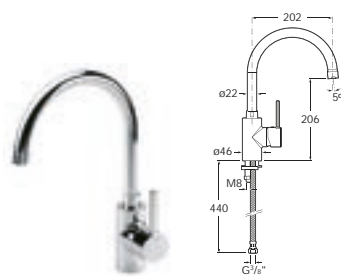

Targa

5A8460C00 Monobloc kitchen mixer with high swivel spout, aerator and 3/8" flexible supply hoses