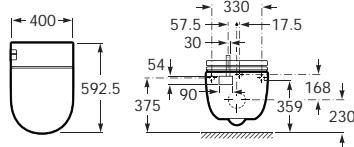

In-Tank Meridian wall-hung WC