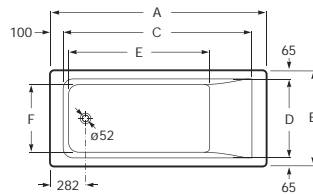

Easy

A	B	C	D	E	F	G	H	I	Litres
1700	750	1418	620	1110	540	675	610	420	215
1700	700	1418	570	1110	490	675	560	420	196
1600	700	1318	570	1010	490	575	560	420	181

248334000 ⊗ 1700 x 750 Acrylic bath. Supplied with adjustable legs.

Capacity: see table

248336000 ⊗ 1700 x 700

248338000 ⊗ 1600 x 700

See also: Bath wastes - page 481. Bath panel compatibility - page 517.