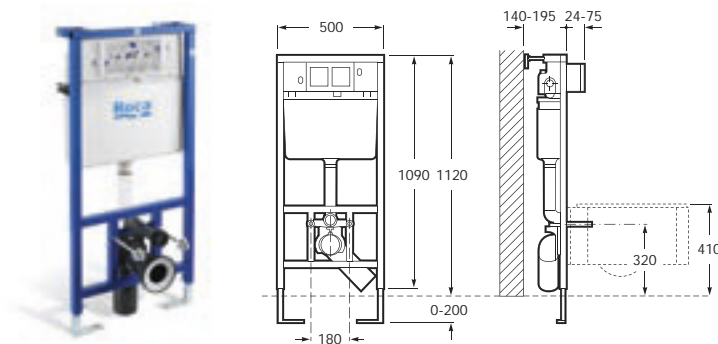

Duplo WC

89009000K Ideal solution for standard bathroom spaces

- | Minimum installation depth of 140mm
- | Tank thickness of 110mm
- | Suitable for solid or stud wall installation
- | Capable of working on 0.1-10 bar pressure
- | Adjustable legs 0-120mm
- | Cistern is insulated
- | Includes UK standard outlet pipe
- | Pan fixing points of 180mm only
- | 1/2" water supply connection