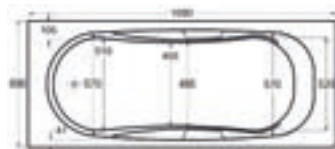

Genova

024749000	● ●	1700 x 700	Acrylic bath. Supplied with adjustable legs. Capacity: 160 litres up to overflow

See also: Bath wastes - page 481. Bath panel compatibility - page 517.