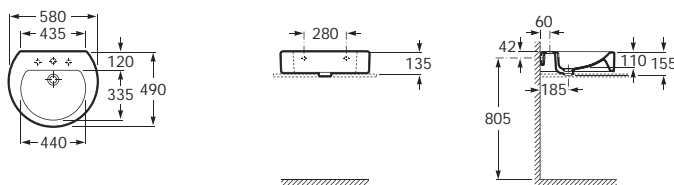

Wall-hung or on countertop basin

327563000	580 x 490	Basin with V0007500R fixing kit
337560000	Pedestal with 527003000 fixing kit	
337562000	Semi-pedestal with V0015900R fixing kit