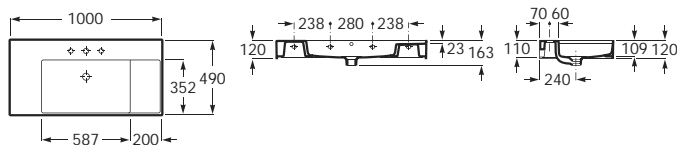

Inspira

Wall-hung basins - made from FINECERAMIC®

32752A000 1000 x 490 Basin with 527002510 fixing kit and overflow

Waste sold separately