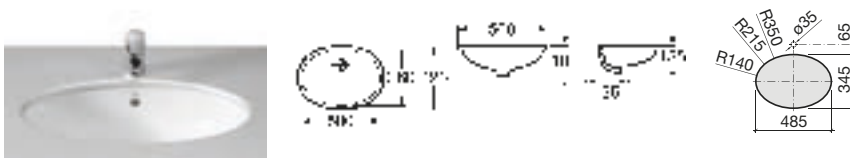

Berna

Under countertop basin

327871001 ⊗ 560 x 420 (485 x 345) Under countertop basin with 527004614 fixing kit

A cut-out template is included on the packaging