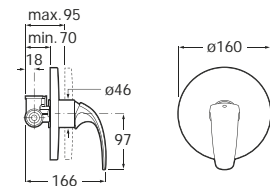

5A2B68C00 Built-in bath or shower mixer

Optional:

525869403 RocaBox concealed shower valve housing for stud wall installation

See also: Bath wastes - page 481. Shower heads, handsets and accessories - page 468-480.