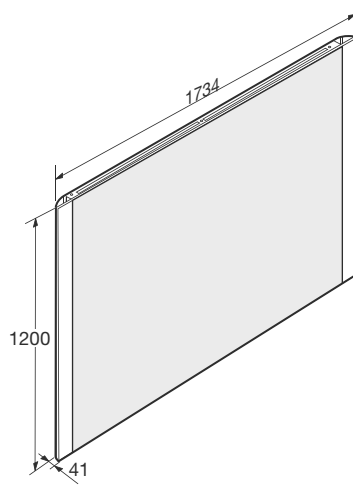

Mirror 1734 x 1200 mm with demister and frontal, upper and lower lighting. This model is suitable for integration into a DALI HELVAR System that allows light intensity regulation. (DALI HELVAR System not included).

Material: Glass mirror with high efficiency lights.

1734 x 1200 mm Ref. 812224000