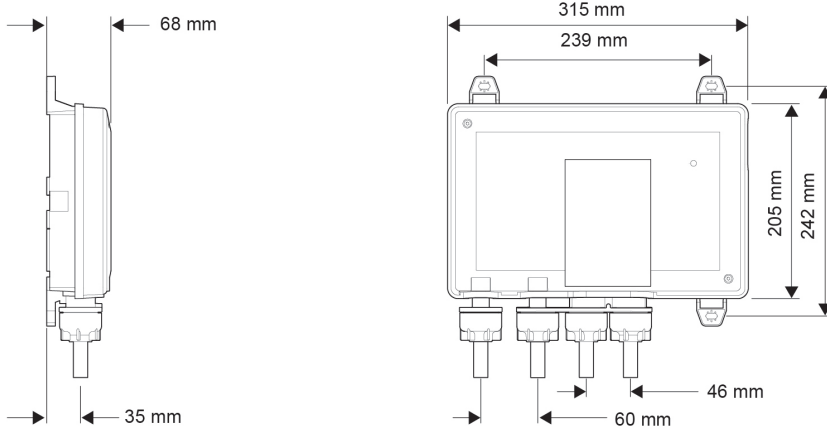

# Mira Mode Bath Fill & Shower

Rear Fed - High Pressure/Combi Boiler - 1.1874.011

Rear Fed - Pumped For Gravity - 1.1874.012

## High Pressure

**Bath Fill/Overflow**  
Ø70mm x 25mm  
depth when fitted