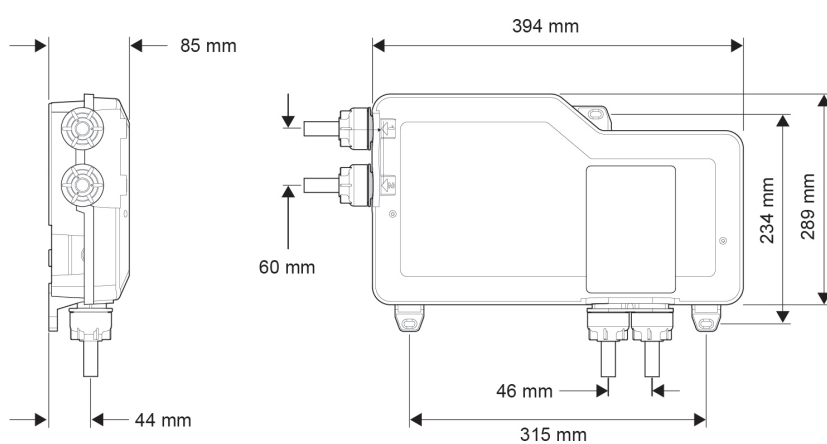

Pumped

To download other resources, and for more information and advice on our products just visit:
www.mirashowers.co.uk

mira
SHOWERS