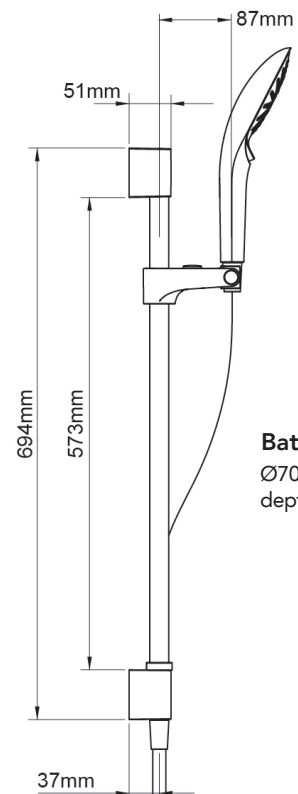

# Mira Mode Bath Fill & Shower

Rear Fed - High Pressure/Combi Boiler - 1.1874.011

Rear Fed - Pumped For Gravity - 1.1874.012

## Digital Controller

## High Pressure

**Bath Fill/Overflow**  
Ø70mm x 25mm  
depth when fitted