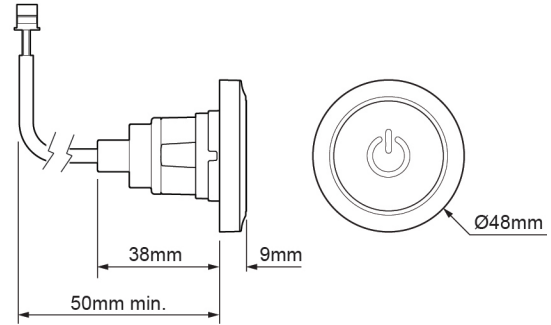

# Mira Mode Bath Fill & Shower

Rear Fed - High Pressure/Combi Boiler - 1.1874.011

Rear Fed - Pumped For Gravity - 1.1874.012

## High Pressure

**Bath Fill/Overflow**  
Ø70mm x 25mm  
depth when fitted