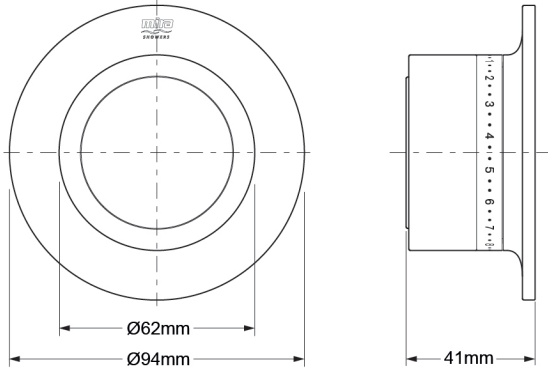

Mira Mode Bath Fill & Shower

Rear Fed - High Pressure/Combi Boiler - 1.1874.011

Rear Fed - Pumped For Gravity - 1.1874.012

Digital Controller