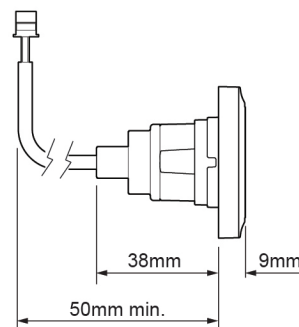

Remote Start/Stop