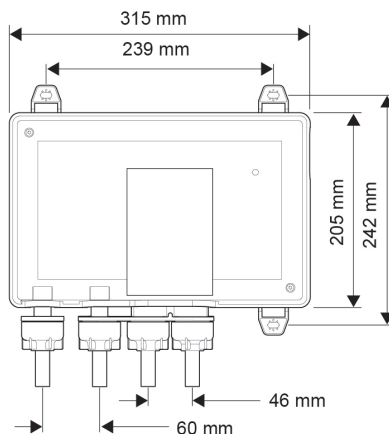

High Pressure