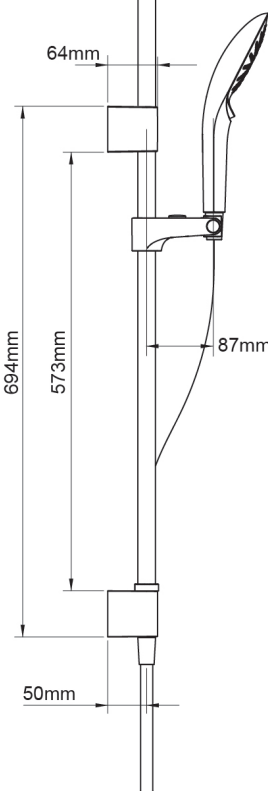

High Pressure