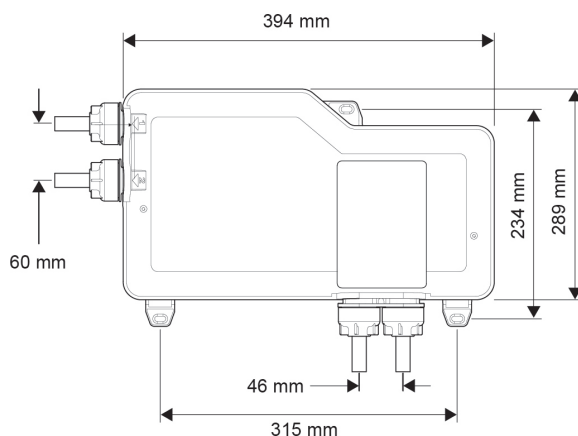

Pumped

To download other resources, and for more information and advice on our products just visit:
www.mirashowers.co.uk