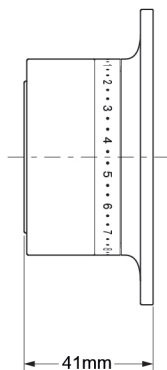

Mira Mode Dual Shower Ceiling Fed

Ceiling Fed - High Pressure/Combi Boiler - 1.1874.009

Ceiling Fed - Pumped For Gravity - 1.1874.010

Digital Controller