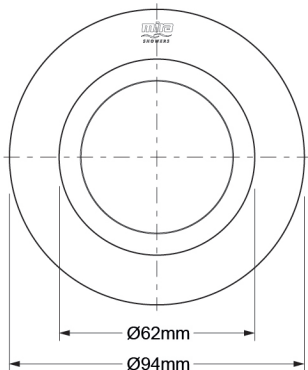

Mira Mode Dual Shower Ceiling Fed

Ceiling Fed - High Pressure/Combi Boiler - 1.1874.009

Ceiling Fed - Pumped For Gravity - 1.1874.010

Digital Controller