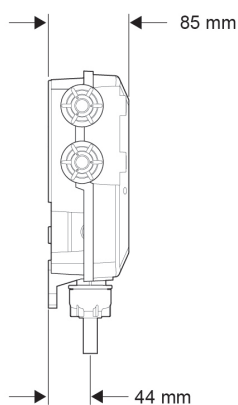

Pumped

To download other resources, and for more information and advice on our products just visit:
www.mirashowers.co.uk