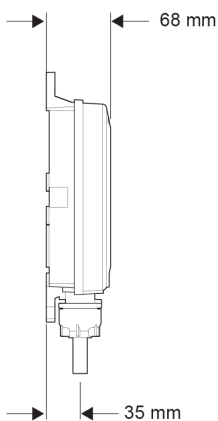

High Pressure