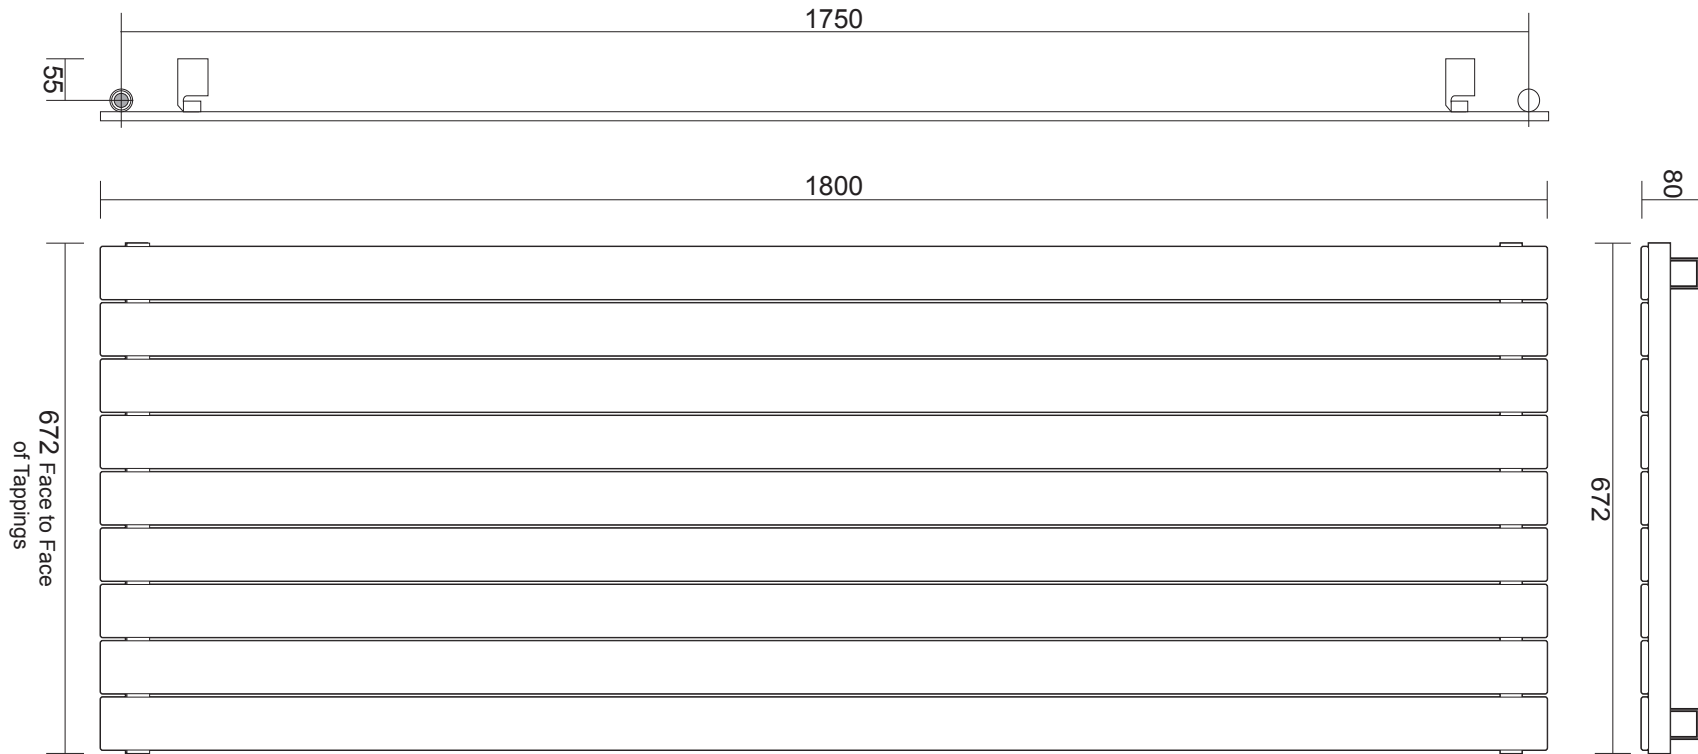

DR003 MS1800672

Fly Line

Height: 1800
Width: 672
Depth: 80

Tube \varnothing : 30 + 70x12 flat oval
Output @ 50°C Δ T: 1206W
Electric element: N/A

All dimensions in millimetres

SCALE 1:10

VOGUE

UK

Manufactured from Mild Steel

Strawberry Lane Industrial Estate, Strawberry Lane,
Willenhall, West Midlands, WV13 3RS, UK

Tel: 01902 387000 e-mail: info@vogueuk.co.uk
Fax: 01902 387001 www.vogueuk.co.uk

Vogue UK Ltd. reserve the right to alter specifications without prior notice.
All measurements given are nominal dimensions only.