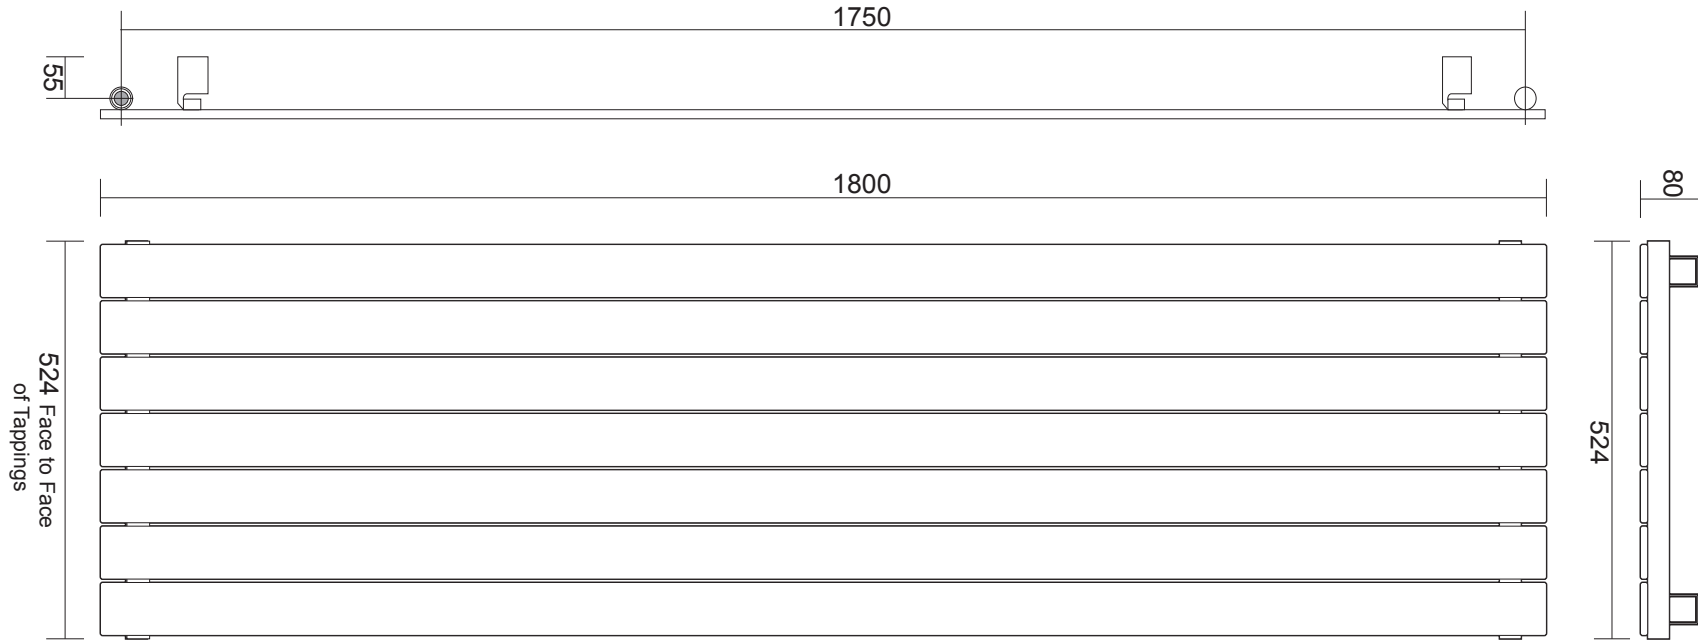

DR003 MS1800524

Fly Line

Height: 1800
Width: 524
Depth: 80

Tube \varnothing : 30 + 70x12 flat oval
Output @ 50°C Δ T: 938 W
Electric element: N/A

All dimensions in millimetres

SCALE 1:10

VOGUE

UK

Manufactured from Mild Steel

Strawberry Lane Industrial Estate, Strawberry Lane,
Willenhall, West Midlands, WV13 3RS, UK

Tel: 01902 387000 e-mail: info@vogueuk.co.uk
Fax: 01902 387001 www.vogueuk.co.uk

Vogue UK Ltd. reserve the right to alter specifications without prior notice.
All measurements given are nominal dimensions only.