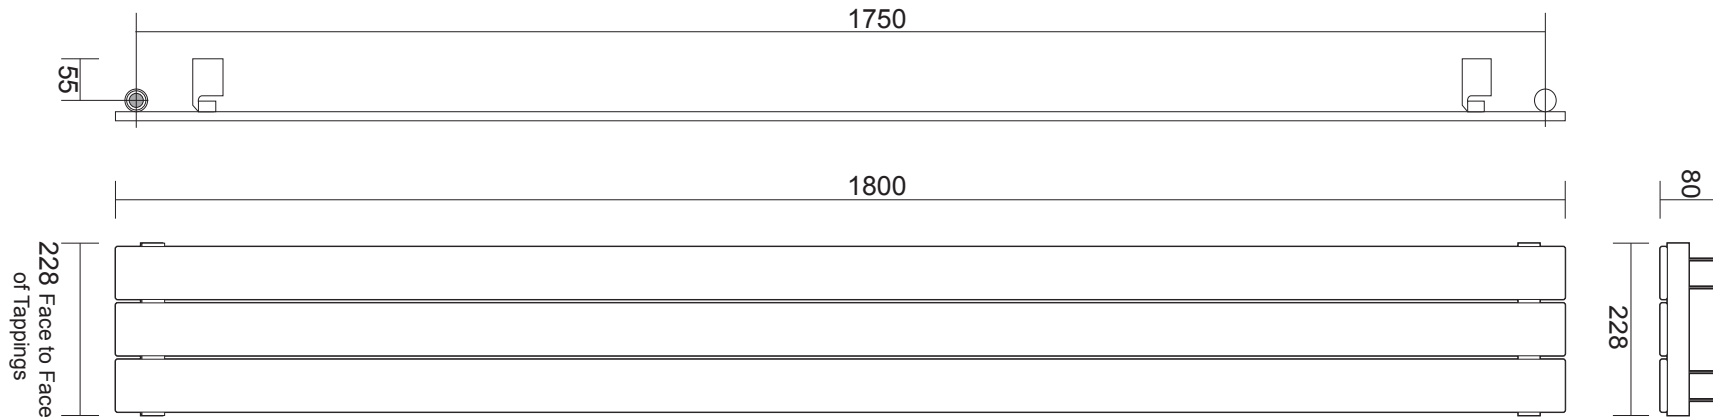

DR003 MS1800228

Fly Line

Height: 1800

Width: 228

Depth: 80

Tube $\varnothing$: 30 + 70x12 flat oval

Output @ 50 C Δ T: 401 W

Electric element: N/A

All dimensions in millimetres

SCALE 1:10

VOGUE

UK

Manufactured from Mild Steel

Strawberry Lane Industrial Estate, Strawberry Lane,
Willenhall, West Midlands, WV13 3RS, UK

Tel: 01902 387000 e-mail: info@vogueuk.co.uk
Fax: 01902 387001 www.vogueuk.co.uk

Vogue UK Ltd. reserve the right to alter specifications without prior notice.
All measurements given are nominal dimensions only.