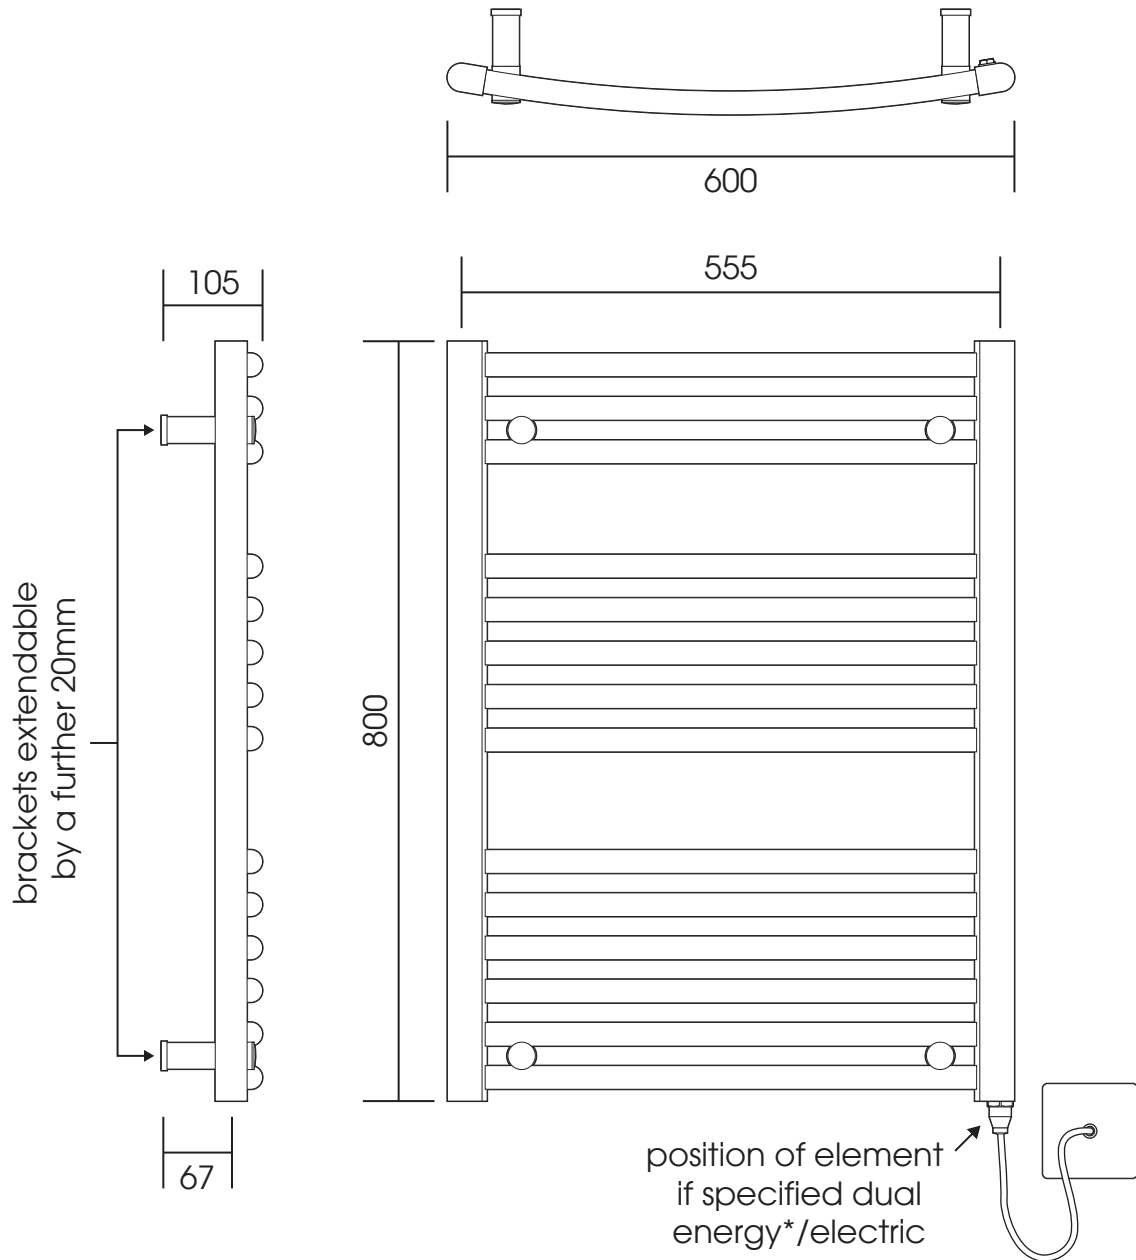

MD002 800 x 600

Height: 800 Tube \varnothing : 25 + 30 x 40 D section
Width: 600 Output @ 50°C Δ T: 324 W
Depth: 105-125 Elec. element if specified: 200 W

ALL DIMENSIONS IN MILLIMETRES

Manufactured from mild steel

Brackets supplied may differ from those depicted

*Dual energy models require a conversion-tee, consult relevant drawing for details.

Vogue UK Ltd. reserve the right to alter specifications without prior notice.
ALL MEASUREMENTS ARE NOMINAL DIMENSIONS ONLY, AND ARE NOT BINDING