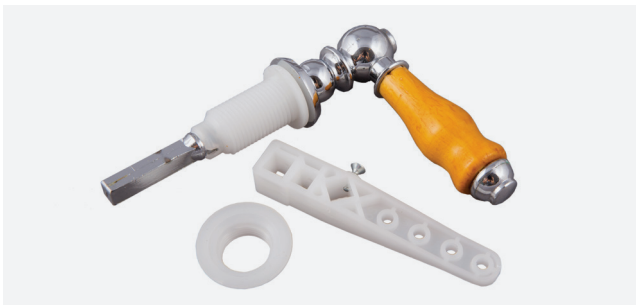

SPARE PARTS

Telephone: 01942 603 351

Fax: 01942 607 780

salesoffice@westco.co.uk

www.westco.co.uk

HEATING

Code	Description
03020	COSMOS W/H TOP ONLY
03021	COSMOS L/S TOP ONLY
04020	NOVA W/H TOP ONLY
04021	NOVA L/S TOP ONLY
20001	STANDARD 1" BRASS PUMP UNION
20010	1 1/2" PUMP GASKET ONLY
20011	1 1/2" BRASS PUMP NUT ONLY

CISTERN LEVERS

Code	Description
50110	GRAB TYPE CISTERN LEVER CP
50111	FINGERTIP CISTERN LEVER CP
50120	6" EXT HANDLE PACK CP L/L
50121	9" EXT HANDLE PACK CP L/L
50122	12" EXT HANDLE PACK CP L/L
50123	24" EXT HANDLE PACK CP L/L
50125	ANTIQUE PINE/CP CISTERN LEVER
50126	MAHOGANY/CP CISTERN LEVER
50127	CERAMIC/CP CISTERN LEVER
50135	GRAB TYPE CISTERN LEVER LT/G
50136	FINGERTIP CISTERN LEVER LT/G
50141	MAHOGANY/GOLD CISTERN LEVER
50142	CERAMIC/GOLD CISTERN LEVER
50150	CP CISTERN HOLE STOPPER

CISTERN LEVERS CONT'D

Code	Description
50152	WH CISTERN LEVER BLNK OFF PLUG
50153	CP CISTERN LEVER BLNK OFF PLUG
50160	CISTERN LEVER ARM & BRACKET
50163	CAST IRON H/L LEVER ARM & BKT
50170	WOOD PULL AND GALV CHAIN
50172	RUBBER PULL C/W CP CHAIN
50173	RUBBER PULL ONLY
50174	24" CP CISTERN CHAIN PULL
50180	NYLON CISTERN LEVER ARM
50181	ADJUSTABLE NYLON LEVER ARM
50182	BRASS CISTERN LEVER ARM
50185	NYLON BUSH FOR LEVER
50186	PLASTIC BACKNUT FOR LEVER BUSH
50190	SANITARY FIXING KIT
50195	CRANKED OVERFLOW PIPE
50200	1/2" PLASTIC PETCOCK
50205	RUBBER DOUGHNUT WASHER
50211	C/C CISTERN BRACKET & BOLTS
50212	BOLT/NUT FOR C/C BRACKET
50226	FLUSHCONE INTERNAL CLEAR PVC
50231	23/4X11/4 BLK RUBBER FLUSHCONE
50232	23/4X11/2 BLK RUBBER FLUSHCONE
50235	LOW LEVEL FLUSHPIPE 14X9 WHITE
50237	LOW LEVEL FLUSHPIPE 18X18WHITE
50238	LOW LEVEL FLUSHPIPE 24X24WHITE
50241	FLUSHPIPE H/L 3 PIECE SIDEWALL
50245	FLUSHPIPE RING
50250	OVERFLOW KIT FOR C/C SUITE
50251	BERGIN OVERFLOW KIT
50333	DUDLEY DIMPLE CISTERN LEVER
50402	SLIMLINE DOUGHNUT WASHER
50460	CISTERN BRACKETS PR
85015	INTERNAL FLUSHPIPE CONN