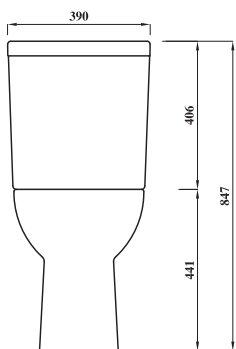

Shown: Close coupled WC and thin lipped basin on pedestal with mono mixer tap.
AP-COMRDSCCOMB - TLR55BA1 - LGWHPE - TPASHMONO

Overview:

This comfort height round WC is a modern designer toilet with an additional 50-60mm of height above a standard toilet, making it more comfortable to use. It features a smooth uninterrupted bowl design, a full width platform and bold sculptured sides to provide contrast and interest. As well as comfort height this WC is also short projection at just 615mm depth.

Key product features:

- Horizontal outlet
- CE Compliant
- Smooth modern design
- Water saving option
- Space saving

Product:	Pan	Cistern	Soft close seat
Code:	COMRDNPA	SQ2PCI	STWHSCEARL
Weight in kg:	19.9	13	2.6
Colour:	White		
Material:	Vitreous china		Plastic
Standard:	EN997-CL1-6/4+VR11+CL2		n/a
DOP:	WCC1-C2-C3-C4		n/a
BiM download:	x	x	n/a
CAD download:	✓	✓	n/a
Flushing volume:	6/4ltr standard / Adjustable down to 4/2.6ltr		
Flushing mechanism:	Dual flush push button		
Inlet:	RH bottom inlet		
WRAS:	All Lecico flushing mechanisms are WRAS approved		
Boxed pick up pack:	AP-COMRDSCCOMB - Pan, cistern & soft close seat		

All dimensions are approximate and subject to normal ceramic variation.
Although every effort is made not to change the above product specification, Lecico reserve the right to do so without prior notification if necessary.