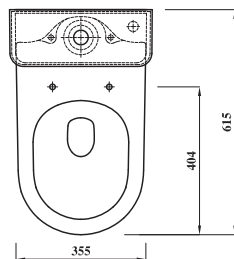

Shown: Close coupled WC and thin lipped basin on pedestal with mono mixer tap.
AP-COMRDSCCOMB - TLR55BA1 - LGWHPE - TPASHMONO

Overview:

This comfort height round WC is a modern designer toilet with an additional 50-60mm of height above a standard toilet, making it more comfortable to use. It features a smooth uninterrupted bowl design, a full width platform and bold sculptured sides to provide contrast and interest. As well as comfort height this WC is also short projection at just 615mm depth.

Key product features:

- Horizontal outlet
- CE Compliant
- Smooth modern design
- Water saving option
- Space saving

Product:	Pan	Cistern	Soft close seat
Code:	COMRDNPA	SQ2PCI	STWHSCEARL
Weight in kg:	19.9	13	2.6
Colour:	White		
Material:	Vitreous china		Plastic
Standard:	EN997-CL1-6/4+VR11+CL2		n/a
DOP:	WCC1-C2-C3-C4		n/a
BiM download:	x	x	n/a
CAD download:	✓	✓	n/a
Flushing volume:	6/4ltr standard / Adjustable down to 4/2.6ltr		
Flushing mechanism:	Dual flush push button		
Inlet:	RH bottom inlet		
WRAS:	All Lecico flushing mechanisms are WRAS approved		
Boxed pick up pack:	AP-COMRDSCCOMB - Pan, cistern & soft close seat		

Special notes

Pan fixes to floor using side fixing bracket supplied with pan
Cistern can be fixed to a wall
Optional raised height palm push button available - PBRASIAMP
For alternative seats, please check specification to ensure fit

All dimensions are approximate and subject to normal ceramic variation.
Although every effort is made not to change the above product specification, Lecico reserve the right to do so without prior notification if necessary.