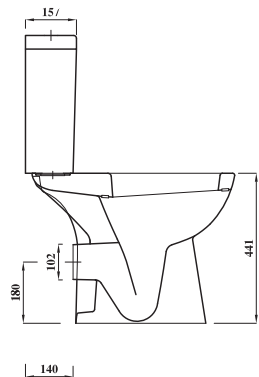

Shown: Close coupled WC and thin lipped basin on pedestal with mono mixer tap.
AP-COMRDSCCOMB - TLR55BA1 - LGWHPE - TPASHMONO

Overview:

This comfort height round WC is a modern designer toilet with an additional 50-60mm of height above a standard toilet, making it more comfortable to use. It features a smooth uninterrupted bowl design, a full width platform and bold sculptured sides to provide contrast and interest. As well as comfort height this WC is also short projection at just 615mm depth.

Key product features:

- Horizontal outlet
- CE Compliant
- Smooth modern design
- Water saving option
- Space saving

Product:	Pan	Cistern	Soft close seat
Code:	COMRDNPA	SQ2PCI	STWHSCEARL
Weight in kg:	19.9	13	2.6
Colour:	White		
Material:	Vitreous china		Plastic
Standard:	EN997-CL1-6/4+VR11+CL2		n/a
DOP:	WCC1-C2-C3-C4		n/a
BiM download:	x	x	n/a
CAD download:	✓	✓	n/a
Flushing volume:	6/4ltr standard / Adjustable down to 4/2.6ltr		
Flushing mechanism:	Dual flush push button		
Inlet:	RH bottom inlet		
WRAS:	All Lecico flushing mechanisms are WRAS approved		
Boxed pick up pack:	AP-COMRDSCCOMB - Pan, cistern & soft close seat		

Special notes

Pan fixes to floor using side fixing bracket supplied with pan
Cistern can be fixed to a wall
Optional raised height palm push button available - PBRASIAMP
For alternative seats, please check specification to ensure fit

All dimensions are approximate and subject to normal ceramic variation.
Although every effort is made not to change the above product specification, Lecico reserve the right to do so without prior notification if necessary.