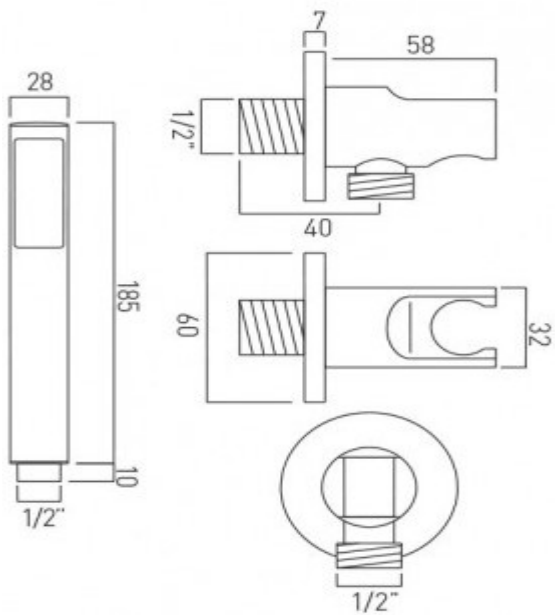

where inspiration flows
taps | showering | accessories

technical sheet
product code: ZOO-SFMKWO-C/P

technical drawing:

description: single function mini shower kit
wall mounted
with hose and bracket with integral outlet
1/2" inlet

finishes: chrome

recommended flow regulator product code: FR-SHOWER/9-C/P

guarantee: 12 year guarantee

minimum operating pressure: 0.2 bar LP

flow rate at 3.0 bar flow pressure: 29 l/min

'mixed measurements' refers to equal hot and cold water supply
flow rate for unregulated flow unless flow regulator fitted as standard