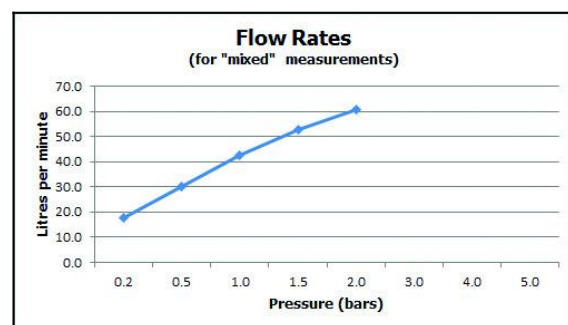

where inspiration flows
taps | showering | accessories

technical sheet
product code: ZOO-137-C/P

technical drawing:

description: 2 hole bath filler
deck mounted
with water flow straightener
cold ceramic cartridge ZOO-130+137-VALVE-CL
hot ceramic cartridge ZOO-130+137-VALVE-HT
3/4" x 50mm fitted tail connections
deck mount drill hole diameter 28mm

finishes: chrome

guarantee: 12 year guarantee

minimum operating pressure: 0.2 bar LP

'mixed measurements' refers to equal hot and cold water supply
flow rate for unregulated flow unless flow regulator fitted as standard