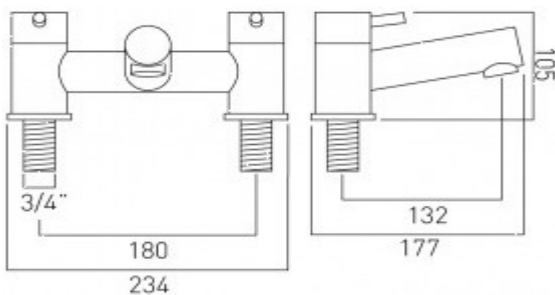

where inspiration flows
taps | showering | accessories

technical sheet
product code: ZOO-137-C/P

technical drawing:

description: 2 hole bath filler
deck mounted
with water flow straightener
cold ceramic cartridge ZOO-130+137-VALVE-CL
hot ceramic cartridge ZOO-130+137-VALVE-HT
3/4" x 50mm fitted tail connections
deck mount drill hole diameter 28mm

finishes: chrome

guarantee: 12 year guarantee

minimum operating pressure: 0.2 bar LP

'mixed measurements' refers to equal hot and cold water supply
flow rate for unregulated flow unless flow regulator fitted as standard