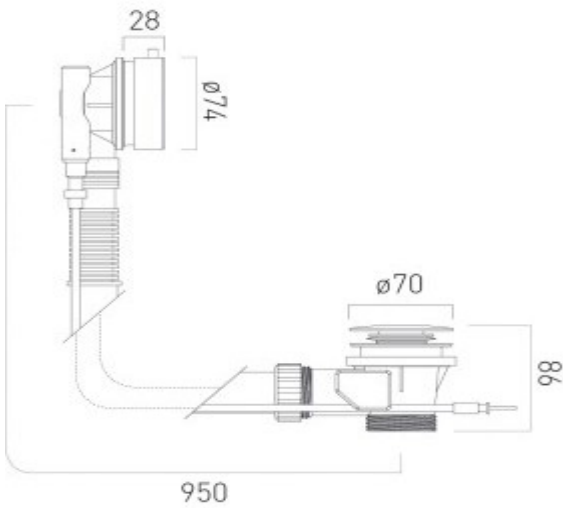

where inspiration flows
taps | showering | accessories

technical sheet
product code: WG-71552-C/P

technical drawing:

description: bath pop-up waste and overflow
extended version
1.1/2" x 10mm threaded outlet connection
min-max overflow bath thickness 1mm-12mm