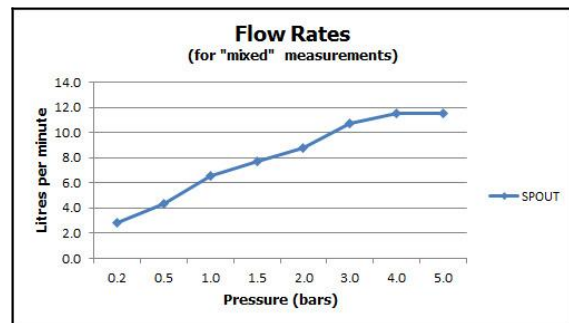

where inspiration flows
taps | showering | accessories

technical sheet
product code: SYN-100/CC-C/P

technical drawing:

description: progressive mono basin mixer with waterfall spout
single lever
deck mounted
smooth bodied
with universal basin waste
ceramic cartridge SYN-CART/A
deck mount drill hole diameter 35mm

finishes: chrome

Eco recommended flow regulator product code: flow regulator fitted as standard

guarantee: 12 year guarantee

minimum operating pressure: 0.2 bar LP

flow rate at 3.0 bar flow pressure: 11 l/min

'mixed measurements' refers to equal hot and cold water supply flow rate for unregulated flow unless flow regulator fitted as standard

certificates and awards:

cert no. 1801332

VADO wedmore road cheddar somerset england bs27 3eb
tel 01934 744466 fax 01934 744345 sales@vado-uk.com www.vado-uk.com