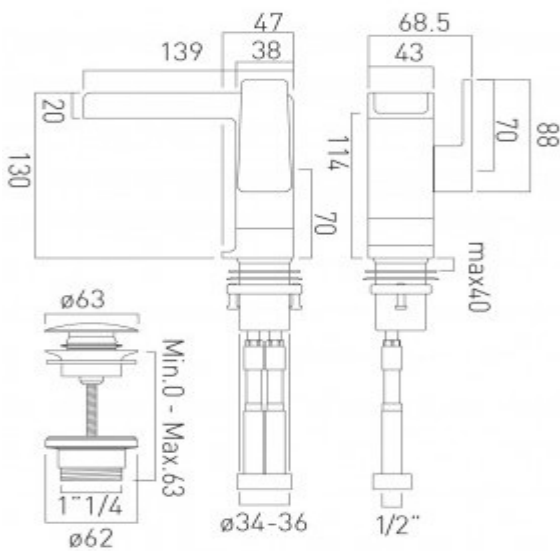

where inspiration flows
taps | showering | accessories

technical sheet
product code: SYN-100/CC-C/P

technical drawing:

description: progressive mono basin mixer with waterfall spout
single lever
deck mounted
smooth bodied
with universal basin waste
ceramic cartridge SYN-CART/A
deck mount drill hole diameter 35mm

finishes: chrome

Eco recommended flow regulator product code: flow regulator fitted as standard

guarantee: 12 year guarantee

minimum operating pressure: 0.2 bar LP

flow rate at 3.0 bar flow pressure: 11 l/min

'mixed measurements' refers to equal hot and cold water supply flow rate for unregulated flow unless flow regulator fitted as standard

certificates and awards:

cert no. 1801332

VADO wedmore road cheddar somerset england bs27 3eb
tel 01934 744466 fax 01934 744345 sales@vado-uk.com www.vado-uk.com