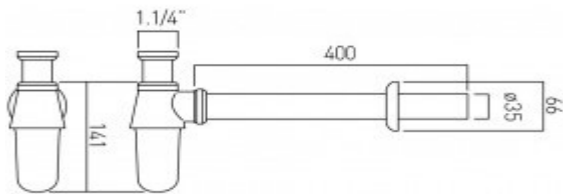

where inspiration flows
taps | showering | accessories

technical sheet
product code: PEX-460/UK-1.1/4-C/P

technical drawing:

description: bottle trap
35mm x 400mm pipe connections
min-max vertical adjustment 50-140mm to outlet
centre