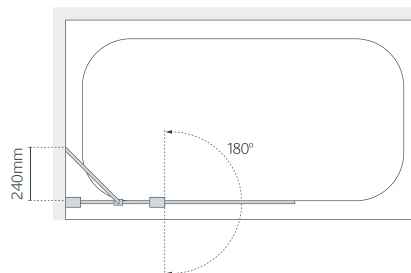

Classic Sculpted Bath Screen

6mm
GLASS

Our contemporary sculpted screen provides the perfect shower over your bath and is available with or without a convenient towel rail.

from £276.00 Inc. VAT

Specifications

Standard Sizes (width x height)	Width Adjustment	Price Exc. VAT	Price Inc. VAT	Order Code Silver
860 x 1400	860 - 885	£230.00	£276.00	SS30 05
860 x 1400	860 - 885	£251.00	£301.20	SS33 05 (with towel rail)
1175 (375 + 800) x 1400	1175 - 1200	£346.00	£415.20	SS40 05
1175 (375 + 800) x 1400	1175 - 1200	£367.00	£440.40	SS44 05 (with towel rail)

All measurements are in mm