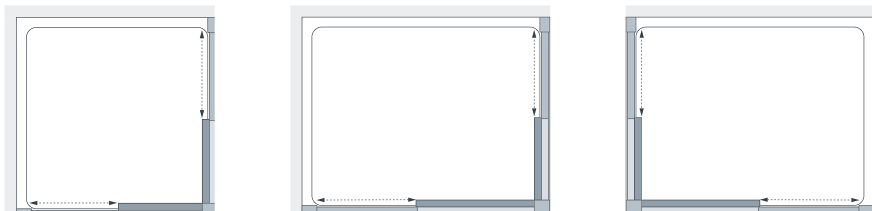

Malmo

8mm
GLASS

Our Coastline Corner Entry design adds another perspective to the chic Coastline Collection. Mix and match from the panel sizes to create your perfectly proportioned enclosure.

from £844.80 Inc. VAT

Specifications

Standard Sizes (width x height)	Width Adjustment	Price Exc. VAT	Price Inc. VAT	Order Code
700 x 2000	660 - 690	£352.00	£422.40	8HC070 05
750 x 2000	710 - 740	£376.00	£451.20	8HC075 05
800 x 2000	750 - 780	£384.00	£460.80	8HC080 05
900 x 2000	850 - 880	£410.00	£492.00	8HC090 05
1000 x 2000	950 - 980	£435.00	£522.00	8HC100 05

IMPORTANT: You must order any TWO product codes to create your chosen enclosure. See example orders below:

Enclosure Size (width x depth)	Door Opening Size	Price Exc. VAT	Price Inc. VAT	Order Codes
700 x 1000	See table below^A	£787.00	£944.40	8HC070 05 & 8HC100 05
800 x 800	See table below^B	£768.00	£921.60	8HC080 05 & 8HC080 05

Door opening sizes

Panel Size	700	750	800	900	1000
700	330	345	360	400	442
750	345	365	385	423	463
800	360	385	395^B	436	475
900	400	423	436	465	506
1000	442^A	463	475	506	535

20mm Extension Profile £33.60 Inc. VAT (8HLEP 05 Silver) – see page 127.
All measurements are in mm