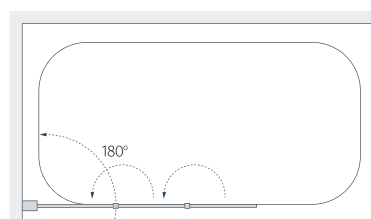

Classic Framed Bath Screens

4mm
GLASS

For a more traditional bath screen choose our classic framed design, available as a single screen, a double or triple folding option, or a four panel concertina design.

from £364.80 Inc. VAT

Specifications

Standard Sizes (width x height)	Width Adjustment	Price Exc. VAT	Price Inc. VAT	Order Code Silver	Order Code White
760 x 1400	760 - 785	£304.00	£364.80	SS70 05	SS70 30
950 (525 + 425) x 1400	950 - 975	£328.00	£393.60	SS75 05	SS75 30
1390 (525 + 438 + 427) x 1400	1390 - 1415	£352.00	£422.40	SS80 05	SS80 30
730 (250 + 166 + 166 + 148) x 1400	730 - 755	£364.00	£436.80	SS85 05	SS85 30

All measurements are in mm