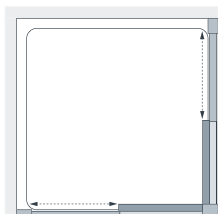

Semi-Frameless Corner Entry

6mm
GLASS

Slide back the doors on their easy glide system, step in, engage the magnetic door sealing and enjoy an invigorating shower.

from £642.00 Inc. VAT

Specifications

Standard Sizes (width x height)	Width Adjustment	Door Opening	Price Exc. VAT	Price Inc. VAT	Order Code Silver	Order Code White
750 x 1850	710 - 740	360	£535.00	£642.00	LKVC075 05	LKVC075 30
800 x 1850	750 - 780	385	£554.00	£664.80	LKVC080 05	LKVC080 30
900 x 1850	850 - 880	460	£584.00	£700.80	LKVC090 05	LKVC090 30
1000 x 1850	950 - 980	530	£620.00	£744.00	LKVC100 05	LKVC100 30

30mm Extension Profile £28.80 Inc. VAT (LEP 05 Silver, LEP 30 White) – see page 127.

Special height 1750mm doors are available upon request.

Alternative Bright Chrome Plate Finish Stainless Steel Loop Handle £25.20 Inc. VAT (SK-130) – see page 126.

Compatible with Classic Side Panel (LK1SP 05 Silver, LK1SP 30 White) – see pages 56-57.

All measurements are in mm