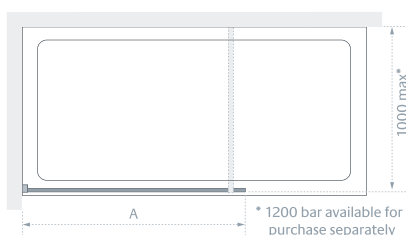

10mm Glass Variants

700 x 2000	655 - 690	£384.00	£460.80	LK1010-070 05
800 x 2000	755 - 790	£407.00	£488.40	LK1010-080 05
900 x 2000	855 - 890	£435.00	£522.00	LK1010-090 05
1000 x 2000	955 - 990	£460.00	£552.00	LK1010-100 05
1100 x 2000	1055 - 1090	£486.00	£583.20	LK1010-110 05
1200 x 2000	1165 - 1200	£511.00	£613.20	LK1010-120 05

90° Bar Joining Kit for Side Panel	£34.00	£40.80	SK-65

* Bracing Kit	£83.00	£99.60	W8-052

Extended Bracing Bar (1200mm)	£38.00	£45.60	E352-120

*200-600mm sizes supplied without bracing bar – Bracing Kit (W8-052) may be purchased separately.

20mm Extension Profile £25.20 Inc. VAT (LK8LEP 05 Silver) – see page 127.
Optional Ceiling Bracing Kit £148.80 Inc VAT (W10-040) – see page 127.

All measurements are in mm

Shower Panel