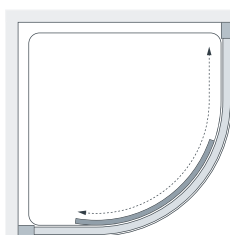

Single Door Quadrant