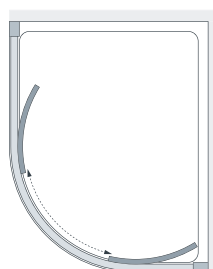

30mm Quadrant Extension Profile £38.40 inc. VAT (LKR-C001 Silver, LKR-W001 White) – see page 127.

Special height 1750mm doors are available upon request.

Alternative Bright Chrome Plate Finish Stainless Steel Loop Handle £25.20 Inc. VAT (SK-130) – see page 126.

All measurements are in mm

Easy-fit Quadrant

Offset Left-Hand Tray

Offset Right-Hand Tray

Alternative Chrome Plate Stainless Steel Loop Handle £25.20 Inc. VAT

Clearly
Superior
Glass

See page 4

Semi-Frameless Bi-Fold Door