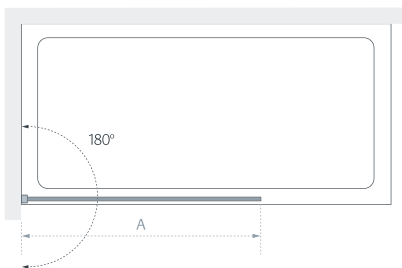

Hinged Shower Panel (A)

Standard Sizes (A x height)	Width Adjustment	Price Exc. VAT	Price Inc. VAT	Order Code
700 x 1900	675 - 700	£318.00	£381.60	LK850-070 05
800 x 1900	775 - 800	£340.00	£408.00	LK850-080 05
900 x 1900	875 - 900	£366.00	£439.20	LK850-090 05
1000 x 1900	975 - 1000	£390.00	£468.00	LK850-100 05

20mm Extension Profile £25.20 Inc. VAT (LK8LEP 05 Silver) – see page 127.

All measurements are in mm

Hinged Shower Panel