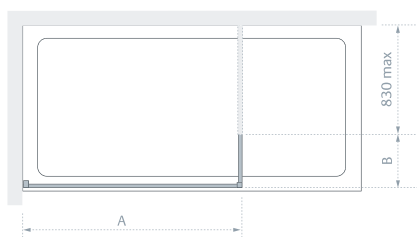

Shower Panel & Bypass Panel