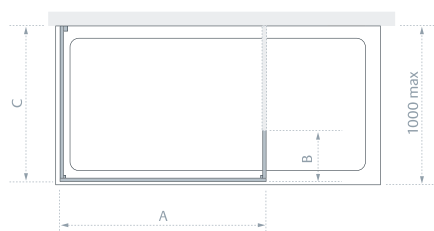

Shower Panel, End Panel & Bypass Panel