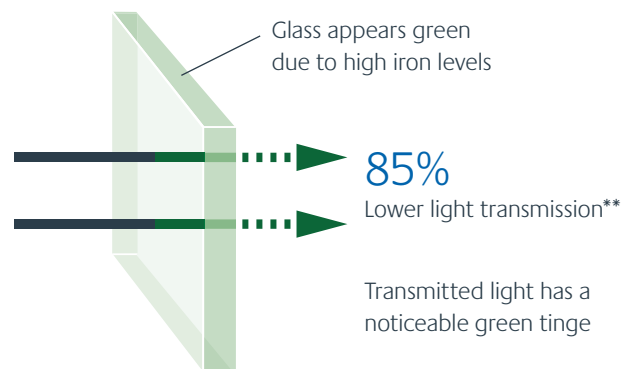

Standard float glass