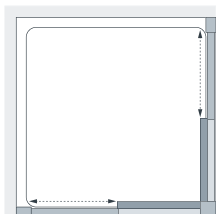

Specifications

Standard Sizes (width x height)	Width Adjustment	Door Opening	Price Exc. VAT	Price Inc. VAT	Order Code Silver	Order Code White
750 x 1850	710 - 740	390	£477.00	£572.40	LK1C075 05	LK1C075 30
800 x 1850	750 - 780	420	£498.00	£597.60	LK1C080 05	LK1C080 30
900 x 1850	850 - 880	490	£523.00	£627.60	LK1C090 05	LK1C090 30

30mm Extension Profile £28.80 Inc. VAT (LEP 05 Silver, LEP 30 White) – see page 127.
Compatible with Classic Side Panel (LK1SP 05 Silver, LK1SP 30 White) – see pages 56-57.
All measurements are in mm