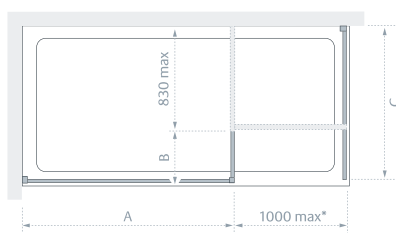

Shower Panel, Side Panel & Bypass Panel