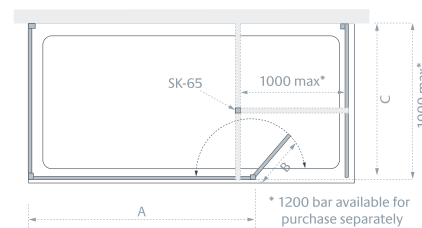

Shower Panel & Bypass Panel & Side Panel