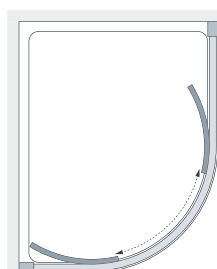

30mm Quadrant Extension Profile £38.40 inc. VAT (LKR-C001 Silver, LKR-W001 White) – see page 127.

Special height 1750mm doors are available upon request.

Alternative Bright Chrome Plate Finish Stainless Steel Loop Handle £25.20 Inc. VAT (SK-130) – see page 126.

All measurements are in mm

Easy-fit Quadrant

Offset Left-Hand Tray

Offset Right-Hand Tray

Alternative Chrome Plate Stainless Steel Loop Handle £25.20 Inc. VAT

Clearly
Superior
Glass

See page 4

Semi-Frameless Bi-Fold Door