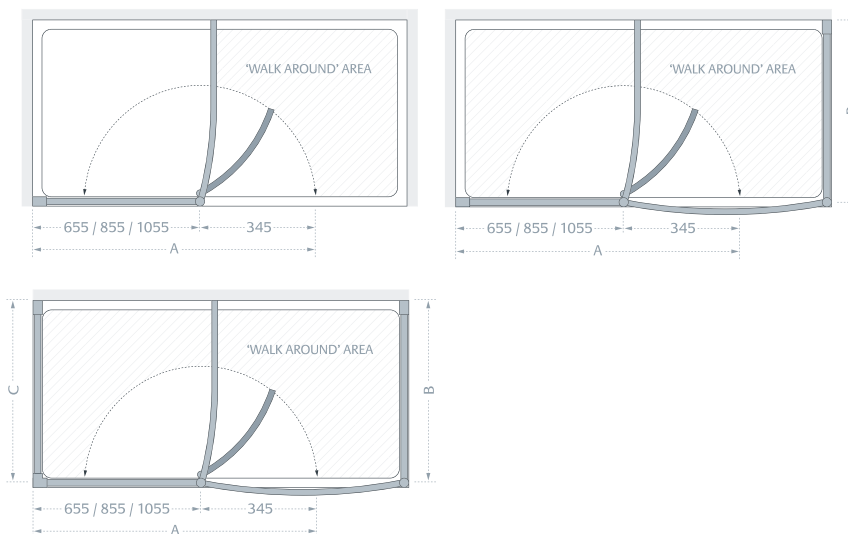

Walk In

6mm
GLASS

There's an undoubted touch of luxury and indulgence in being able to just step into your shower – a feeling of freedom enhanced by the floating glass screen. With the addition of the optional Side and Return Panels the versatile Walk In creates the perfect shower space.

from £752.40 Inc. VAT

Specifications

Front Panel (A)	Standard Sizes (width x height)	Width Adjustment	Recommended Tray Size		Price Exc. VAT	Price Inc. VAT	Order Code Silver
			Min	Max†			
	1000 x 1850 + 85	1000 - 1025	1200	1600	£627.00	£752.40	LWS1000 05
	1200 x 1850 + 85	1200 - 1225	1400	1800	£662.00	£794.40	LWS1200 05
	1400 x 1850 + 85	1400 - 1425	1600	2000	£688.00	£825.60	LWS1400 05

Side Panel (B)	700 x 1850 + 85	675 - 700	675	700	£239.00	£286.80	LWSP070 05
	750 x 1850 + 85	725 - 750	725	750	£251.00	£301.20	LWSP075 05
	800 x 1850 + 85	775 - 800	775	800	£265.00	£318.00	LWSP080 05
	900 x 1850 + 85	875 - 900	875	900	£289.00	£346.80	LWSP090 05
	1000 x 1850 + 85	975 - 1000	975	1000	£312.00	£374.40	LWSP100 05

Return Panel (C)	700 x 1850	660 - 720			£200.00	£240.00	LWRP070 05
	750 x 1850	720 - 780			£203.00	£243.60	LWRP075 05
	800 x 1850	760 - 820			£208.00	£249.60	LWRP080 05
	900 x 1850	840 - 900			£217.00	£260.40	LWRP090 05
	1000 x 1850	940 - 1000			£228.00	£273.60	LWRP100 05

† Max. tray size only applicable when using Side Panel. Size is unrestricted when using Front Panel only.
Optional ceiling brace kit £82.80 inc. VAT (LKSS-C150 Silver). Contact Lakes Bathrooms for advice.
All measurements are in mm

Ceiling Bracing Kit LKSS-C150. Can only be used at the finial points.

Careful consideration should be exercised if using a 700mm width tray as 'walk around' sizes may be restrictive.