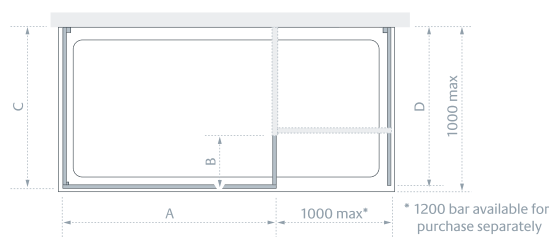

Bypass Panel (B)

Standard Sizes (B x height)	Width – No Adjustment	Price Exc. VAT	Price Inc. VAT	Order Code
200 x 2000*	200	£143.00	£171.60	LK812-20 05
320 x 2000	320	£154.00	£184.80	LK812-32 05
400 x 2000	397	£163.00	£195.60	LK812-40 05

End Panel (C)

Standard Sizes (C x height)	Width Adjustment	Price Exc. VAT	Price Inc. VAT	Order Code
700 x 2000	670 - 705	£290.00	£348.00	LK818-070 05
750 x 2000	720 - 755	£300.00	£360.00	LK818-075 05
800 x 2000	770 - 805	£310.00	£372.00	LK818-080 05
900 x 2000	870 - 905	£330.00	£396.00	LK818-090 05
1000 x 2000	970 - 1005	£350.00	£420.00	LK818-100 05

Side Panel (D)

Standard Sizes (D x height)	Width Adjustment	Price Exc. VAT	Price Inc. VAT	Order Code
700 x 2000	655 - 690	£285.00	£342.00	LK810-070 05
750 x 2000	705 - 740	£290.00	£348.00	LK810-075 05
800 x 2000	755 - 790	£296.00	£355.20	LK810-080 05
900 x 2000	855 - 890	£315.00	£378.00	LK810-090 05
1000 x 2000	955 - 990	£373.00	£447.60	LK810-100 05

20mm Extension Profile £25.20 Inc. VAT (LK8LEP 05 Silver) – see page 127.

*Should be used on tray depths of ≤750mm to ensure suitable opening is available.

All measurements are in mm

Shower Panel, End Panel, Side Panel & Bypass Panel