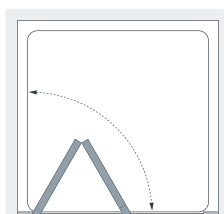

Specifications

Standard Sizes (width x height)	Width Adjustment	Door Opening	Price Exc. VAT	Price Inc. VAT	Order Code
700 x 2000	660 - 720	390	£690.00	£828.00	8HB070 05
750 x 2000	720 - 780	450	£740.00	£888.00	8HB075 05
800 x 2000	760 - 820	490	£770.00	£924.00	8HB080 05
900 x 2000	840 - 900	570	£830.00	£996.00	8HB090 05
1000 x 2000	940 - 1000	670	£900.00	£1,080.00	8HB100 05

20mm Extension Profile £33.60 Inc. VAT (8HLEP 05 Silver) – see page 127.
Compatible with Coastline Side Panel – see page 75.

All measurements are in mm