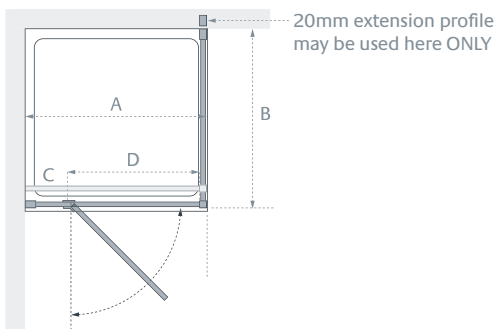

Grenada

8mm
GLASS

Beautifully understated and inspired by Grenada's wide horizons, it seems a misnomer to call this hinged door and side panel an enclosure at all, surrounded as you are by crystal clear, frameless glass.

from £1,186.80 Inc. VAT

Door & Hinge Panel (A)

Standard Sizes (A x height)	Width Adjustment	Doorway Opening (D)	Price Exc. VAT	Price Inc. VAT	Order Code
750 x 2000	720 - 750	488	£641.00	£769.20	LK801-075 05
800 x 2000	760 - 790	528	£648.00	£777.60	LK801-080 05
900 x 2000	860 - 890	628	£666.00	£799.20	LK801-090 05
1000 x 2000	960 - 990	728	£684.00	£820.80	LK801-100 05

Side Panel (B)

Standard Sizes (B x height)	Width Adjustment	Price Exc. VAT	Price Inc. VAT	Order Code
700 x 2000	670 - 685	£265.00	£318.00	LK805-070 05
750 x 2000	730 - 745	£275.00	£330.00	LK805-075 05
800 x 2000	770 - 785	£283.00	£339.60	LK805-080 05
900 x 2000	870 - 885	£300.00	£360.00	LK805-090 05
1000 x 2000	970 - 985	£319.00	£382.80	LK805-100 05

You *must* also order the following Bracing Bar to secure the Side Panel

Bracing Bar (C)

	Price Exc. VAT	Price Inc. VAT	Order Code
Bracing Bar	£83.00	£99.60	W8-052 05

20mm Extension Profile £25.20 Inc. VAT (LK8LEP 05 Silver) – see page 127.
This enclosure can be adjusted for out-of-plumb walls by a maximum of 15mm (for each mounting wall) over the height of the product. The hinge provides a further 15mm adjustment.

All measurements are in mm

Please Note: To create your Grenada enclosure you will need to select one product from each table.