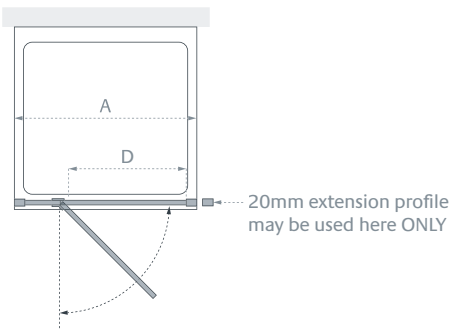

Door & Hinge Panel (A)

Standard Sizes (A x height)	Width Adjustment	Doorway Opening (D)	Price Exc. VAT	Price Inc. VAT	Order Code
750 x 2000	720 - 765	488	£641.00	£769.20	LK801-075 05
800 x 2000	760 - 805	528	£648.00	£777.60	LK801-080 05
900 x 2000	860 - 905	628	£666.00	£799.20	LK801-090 05
1000 x 2000	960 - 1005	728	£684.00	£820.80	LK801-100 05

20mm Extension Profile £25.20 Inc. VAT (LK8LEP 05 Silver) – see page 127.

This enclosure can be adjusted for out-of-plumb walls by a maximum of 15mm (for each mounting wall) over the height of the product. The hinge provides a further 15mm adjustment.

All measurements are in mm