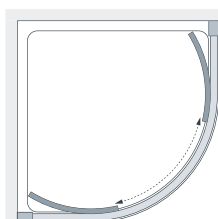

Valmiera

Our Coastline Quadrant and Offset Quadrant design is the perfect blend of functionality and the beauty of seamless curves to make the most of aesthetics and available space.

from £1,010.40 Inc. VAT

Specifications: Quadrant (You must order BOTH product codes for your chosen size)

Standard Sizes (width x height)	Width Adjustment	Door Opening	Price Exc. VAT	Price Inc. VAT	Order Codes
800 x 2000	765 - 795	390	£842.00	£1,010.40	1 x 8HR080 05 & 1 x 8HRDG
900 x 2000	865 - 895	550	£875.00	£1,050.00	1 x 8HR090 05 & 1 x 8HRDG
1000 x 2000	965 - 995	550	£931.00	£1,117.20	1 x 8HR100 05 & 1 x 8HRDG

Specifications: Offset Quadrant (You must order BOTH product codes for your chosen size)

Standard Sizes (w x d x h)	Width Adjustment	Door Opening	Price Exc. VAT	Price Inc. VAT	Order Codes
900 x 800 x 2000	865-895 & 765-795	470	£869.00	£1,042.80	1 x 8HR098 05 & 1 x 8HRDG
1000 x 800 x 2000	965-995 & 765-795	470	£889.00	£1,066.80	1 x 8HR108 05 & 1 x 8HRDG
1200 x 800 x 2000	1165-1195 & 765-795	470	£943.00	£1,131.60	1 x 8HR128 05 & 1 x 8HRDG
1200 x 900 x 2000	1165-1195 & 865-895	550	£959.00	£1,150.80	1 x 8HR129 05 & 1 x 8HRDG

20mm Extension Profile £33.60 Inc. VAT (8HLEP 05 Silver) – see page 127.

All measurements are in mm