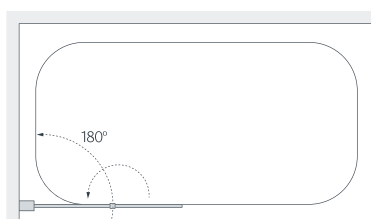

Classic Framed Bath Screens

4mm
GLASS

For a more traditional bath screen choose our classic framed design, available as a single screen, a double or triple folding option, or a four panel concertina design.

from £364.80 Inc. VAT

Specifications

Standard Sizes (width x height)	Width Adjustment	Price Exc. VAT	Price Inc. VAT	Order Code Silver	Order Code White
760 x 1400	760 - 785	£304.00	£364.80	SS70 05	SS70 30
950 (525 + 425) x 1400	950 - 975	£328.00	£393.60	SS75 05	SS75 30
1390 (525 + 438 + 427) x 1400	1390 - 1415	£352.00	£422.40	SS80 05	SS80 30
730 (250 + 166 + 166 + 148) x 1400	730 - 755	£364.00	£436.80	SS85 05	SS85 30

All measurements are in mm