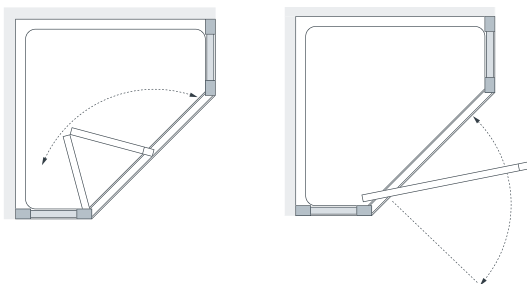

Specifications

	Standard Sizes (width x height)	Width Adjustment	Door Opening	Price Exc. VAT	Price Inc. VAT	Order Code Silver	Order Code White
Pentagon Side Panels	350 x 1850	340 - 400	n/a	£285.00	£342.00	LPE34-40 05	LPE34-40 30
Framed Bi-Fold Door	700 x 1850	660 - 720	480	£346.00	£415.20	LK1B070 05	LK1B070 30
Framed Pivot Door	700 x 1850	660 - 720	450	£288.00	£345.60	LK1P070 05	LK1P070 30

	Standard Size	Tray Type	Price Exc. VAT	Price Inc. VAT		Product Code
Pentagon Tray complete with 90mm waste	900 x 900	Low-Profile ABS Resin	£157.00	£188.40	n/a	TP99-ENG

All measurements are in mm