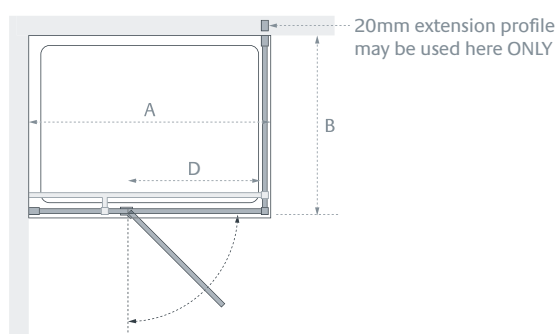

Side Panel (B)

Standard Sizes (B x height)	Width Adjustment	Price Exc. VAT	Price Inc. VAT	Order Code
700 x 2000	670 - 685	£265.00	£318.00	LK805-070 05
750 x 2000	730 - 745	£275.00	£330.00	LK805-075 05
800 x 2000	770 - 785	£283.00	£339.60	LK805-080 05
900 x 2000	870 - 885	£300.00	£360.00	LK805-090 05
1000 x 2000	970 - 985	£319.00	£382.80	LK805-100 05

Please Note: To create your Tobago enclosure you will need to select one product from each table.

*Other Door sizes may be used to create alternative enclosure sizes – please consult Lakes Bathrooms for advice .

20mm Extension Profile £25.20 Inc. VAT (LK8LEP 05 Silver) – see page 127.

This enclosure can be adjusted for out-of-plumb walls by a maximum of 15mm (for each mounting wall) over the height of the product. The hinge provides a further 15mm adjustment.

The required Bracing Bar for the Hinge Panel and Side Panel is included.

All measurements are in mm