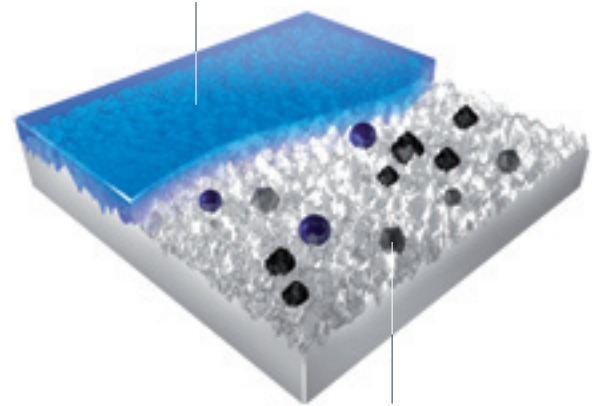

Good for you, better for the environment

AllClear is truly eco-friendly. Water sheets off the coated glass, washing away soap scum and grime as it goes, so it's more hygienic. And with less bacteria, there's less need for harsh chemical cleaners, which is kind to the environment and to your pocket.

How does it work?

Look into a microscope and you would see that standard glass actually has a pitted surface to which water, lime scale and soap scum can cling, building up with every shower and requiring regular scrubbing to keep your enclosure clean and hygienic.

Inspired by nature, our AllClear coating forms an invisible, microscopically smooth shield to prevent this build up of grime.

AllClear's hydrophobic properties cause water to run off freely, washing away residue and dirt as it goes.

It's an amazing effect that has to be seen to be believed – one reason why we've produced a demonstration movie so you can see the AllClear magic for yourself.

AllClear protective coating actively repels water and grime to stay looking cleaner for longer.

Water and grime cling readily to untreated, uneven glass surface.

Free to enjoy

Some manufacturers charge in excess of £100 to apply similar coatings as an optional extra. Only Lakes brings you the extra benefits of AllClear protection on both sides of the glass at no extra cost. **AllClear is guaranteed to outperform untreated glass for 3 years**, so you're free to enjoy every refreshing minute of showering.

Clearly better

AllClear not only means superior performance, it's a superior product in its own right, proven to outperform other coatings on the market.*

Glass coated with AllClear also has greatly enhanced impact and abrasion resistance and 20% more brilliance.

*Conclusion derived from extensive tests conducted by the Institute for Glass Science and Engineering, New York.

Optimised performance

You can also purchase the 'Surface Protection System' kit in our online shop to help keep your AllClear enclosure performing at its best throughout its guaranteed period:

www.lakesbathrooms.co.uk/allclearsps