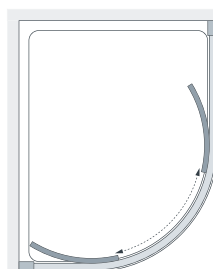

Offset Left-Hand Tray