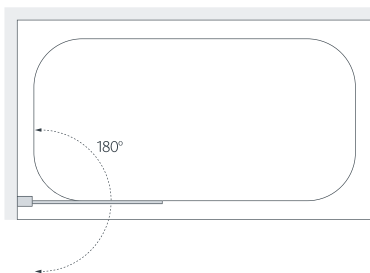

Classic Sculpted Bath Screen

6mm
GLASS

Our contemporary sculpted screen provides the perfect shower over your bath and is available with or without a convenient towel rail.

from £276.00 Inc. VAT

Specifications

Standard Sizes (width x height)	Width Adjustment	Price Exc. VAT	Price Inc. VAT	Order Code Silver
860 x 1400	860 - 885	£230.00	£276.00	SS30 05
860 x 1400	860 - 885	£251.00	£301.20	SS33 05 (with towel rail)
1175 (375 + 800) x 1400	1175 - 1200	£346.00	£415.20	SS40 05
1175 (375 + 800) x 1400	1175 - 1200	£367.00	£440.40	SS44 05 (with towel rail)

All measurements are in mm