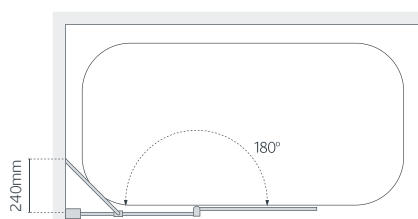

Specifications

Overall Size (width x height)	Fixed Panel (width adjustment)	Door (width)	Price Exc. VAT	Price Inc. VAT	Order Code Silver
930 - 955 x 1400	540 - 565	390	£351.00	£421.20	SS120 05

All measurements are in mm