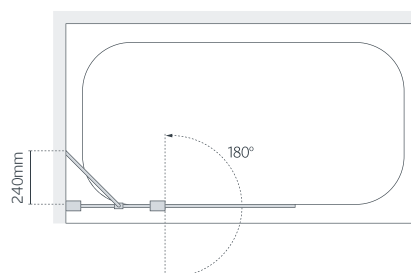

Classic & Coastline Curved Bath Screen

6mm &
8mm
GLASS

An elegantly simple solution with an attractive curve to the top of the screen and effective sealing along the bath top.

from £248.40 Inc. VAT

Specifications

Standard Sizes (width x height)	Width Adjustment	Price Exc. VAT	Price Inc. VAT	Order Code Silver	Order Code White
800 x 1400	800 - 825	£207.00	£248.40	SS10 05	SS10 30
800 x 1400	800 - 825	£231.00	£277.20	SS11 05 (with towel rail)	n/a
975 (315 + 660) x 1400	975 - 1000	£346.00	£415.20	SS20 05	n/a
975 (315 + 660) x 1400	975 - 1000	£367.00	£440.40	SS22 05 (with towel rail)	n/a
8mm Glass Variant					
800 x 1400	800 - 825	£236.00	£283.20	BS810 05	n/a

All measurements are in mm