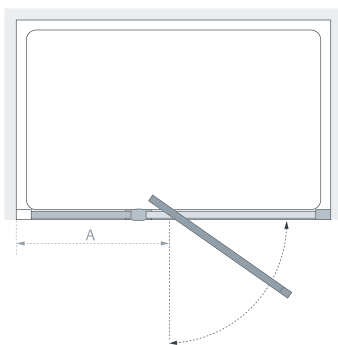

Alternative Chrome Plate Stainless
Steel Loop Handle £25.20 Inc. VAT