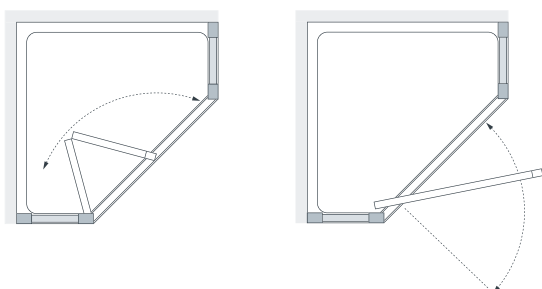

Specifications

	Standard Sizes (width x height)	Width Adjustment	Door Opening	Price Exc. VAT	Price Inc. VAT	Order Code Silver	Order Code White
Pentagon Side Panels	350 x 1850	340 - 400	n/a	£285.00	£342.00	LPE34-40 05	LPE34-40 30
Semi-Frameless Bi-Fold Door	700 x 1850	660 - 720	425	£387.00	£464.40	LKVB070 05	LKVB070 30
Semi-Frameless Pivot Door	700 x 1850	660 - 720	420	£322.00	£386.40	LKVP070 05	LKVP070 30

	Standard Size	Tray Type	Price Exc. VAT	Price Inc. VAT	Order Code
Pentagon Tray complete with 90mm waste	900 x 900	Low-Profile ABS Resin	£157.00	£188.40	TP99-ENG

All measurements are in mm