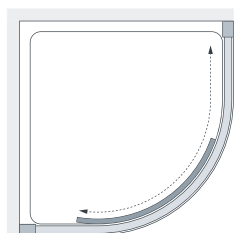

Single Door Quadrant