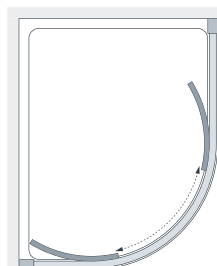

Offset Left-Hand Tray