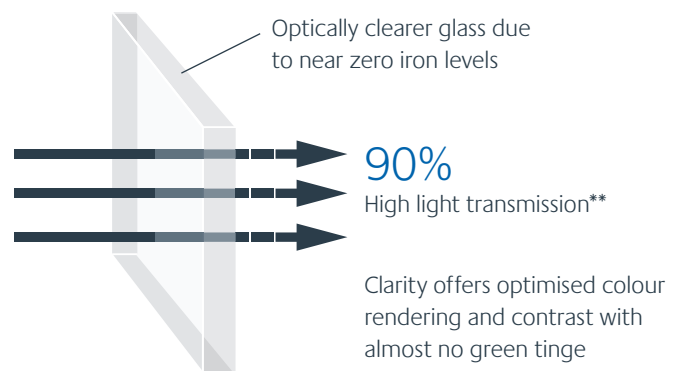

For the first time it brings to your bathroom the natural colours, sharpness and enhanced clarity that high definition TV brings to your living room.

Clearly superior

Very high transmission levels enable as much light as possible to pass through, making everything lighter and brighter.

From your carefully chosen bathroom tiling and décor, to fittings and accessories, you will see a purer vision of everything but the glass, which almost disappears. And the thicker the glass, the stronger the greening effect of iron-oxide becomes, so the greater the difference PureVue^{HD} can make.

Combined with our advanced AllClear coating (see page 6 for details) it gives every Lakes enclosure, walk-in and bath screen a very clear edge.

Superior as standard

You might expect such a dramatic advance to cost more, and typically low-iron glass can cost up to 50% more than standard glass.

However, by being true to our promise to offer every customer of Lakes 'superior as standard', and by integrating PureVue^{HD} across the range in our own high efficiency production facility, we are able to bring you this additional clarity without any additional cost.

Exceptionally clear and exceptional value – see your bathroom in its true colours with PureVue^{HD} glass, exclusively from Lakes Bathrooms.

* Excludes Mirror Collection.

** Figures based on typical standard float glass of 10mm thickness.

PureVue^{HD} glass