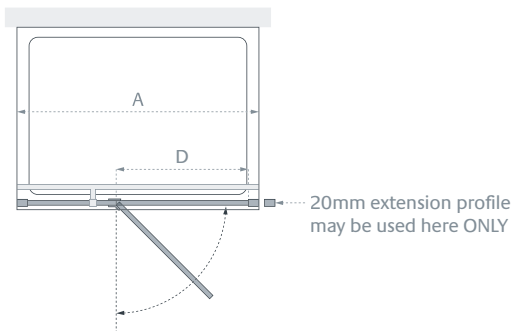

Door & Hinge Panel (A)

Standard Size (A x height)	Width Adjustment	Doorway Opening (D)	Price Exc. VAT	Price Inc. VAT	Order Codes
1200 x 2000	1160 - 1205	628*	£910.00	£1,092.00	1 x LK804-070 05 & 1 x LK803-050 05
1400 x 2000	1360 - 1405	628*	£943.00	£1,131.60	1 x LK804-070 05 & 1 x LK803-070 05
1600 x 2000	1560 - 1605	628*	£978.00	£1,173.60	1 x LK804-070 05 & 1 x LK803-090 05

*Other Door sizes may be used to create alternative enclosure sizes – please consult Lakes Bathrooms for advice .

20mm Extension Profile £25.20 Inc. VAT (LK8LEP 05 Silver) – see page 127.

This enclosure can be adjusted for out-of-plumb walls by a maximum of 15mm (for each mounting wall) over the height of the product. The hinge provides a further 15mm adjustment.

The required Bracing Bar for the Hinge Panel is included.

All measurements are in mm