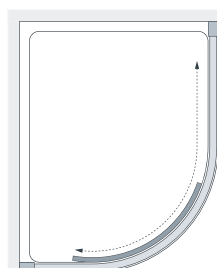

Offset Left-Hand Tray