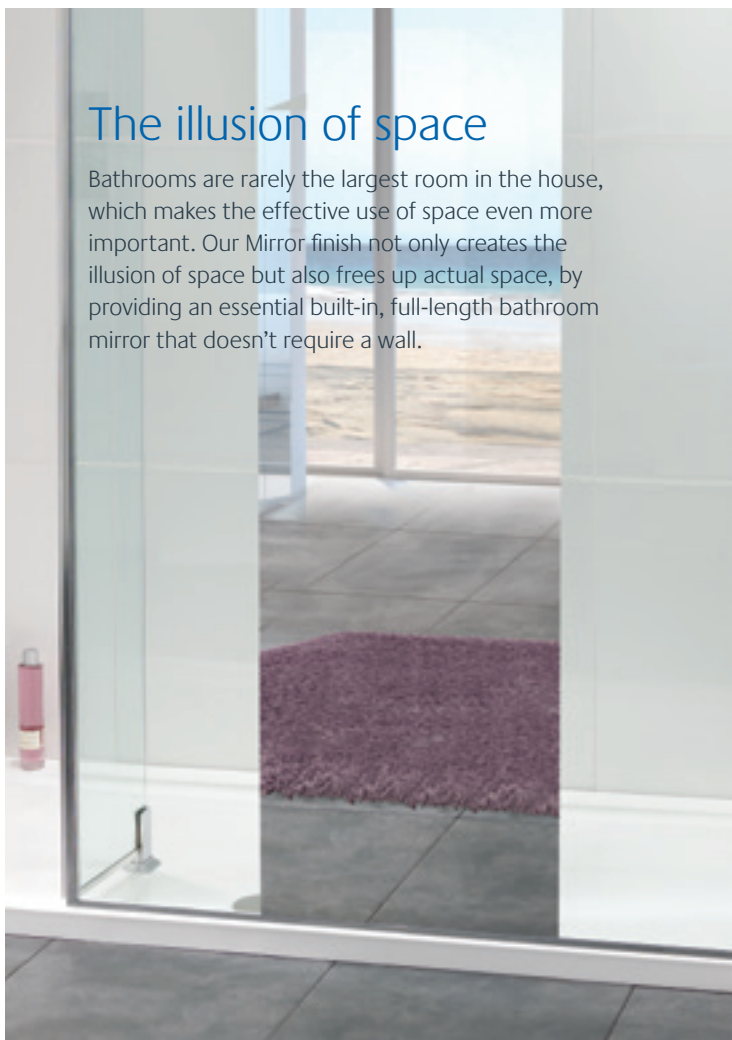

Beyond the functionality of a full-length mirror and shielded showering space, the reflective surface creates a sense of contemporary living and the illusion of additional light and space to any bathroom design.

Without the need for additional wall-mounted mirrors, you can free up valuable space and keep your room clean and uncluttered.

All Mirror designs can be found in the Lakes Bathrooms Mirror brochure – available to download at www.lakesbathrooms.co.uk

The illusion of space

Bathrooms are rarely the largest room in the house, which makes the effective use of space even more important. Our Mirror finish not only creates the illusion of space but also frees up actual space, by providing an essential built-in, full-length bathroom mirror that doesn't require a wall.

Additional light

It's important that a bathroom feels light. A mirrored surface helps to spread light further, reflecting any source, to brighten even the smallest of bathroom spaces.

Practical in every aspect