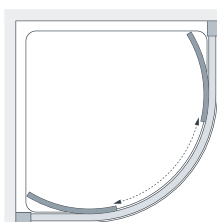

All measurements are in mm

Easy-fit Quadrant

Offset Left-Hand Tray

Offset Right-Hand Tray

Alternative Chrome Plate Stainless Steel Loop Handle £25.20 Inc. VAT

Clearly
Superior
Glass

See page 4

Semi-Frameless Bi-Fold Door