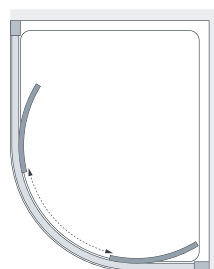

20mm Extension Profile £33.60 Inc. VAT (8HLEP 05 Silver) – see page 127.

All measurements are in mm

Quadrant

Offset Left-Hand Tray

Offset Right-Hand Tray

Clearly
Superior
Glass

See page 4

Sorong