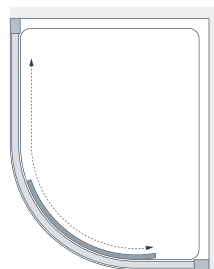

20mm Extension Profile £33.60 Inc. VAT (8HLEP 05 Silver) – see page 127.

All measurements are in mm

Single Door Quadrant

Offset Left-Hand Tray

Offset Right-Hand Tray

**Pure
Vue^{HD}** Clearly
Superior
Glass