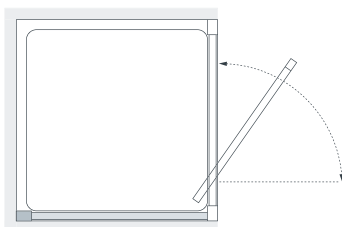

These side panels are available exclusively for use with the Coastline Collection Semi-Frameless doors. The panel is compatible with these models:

Code	Page	Code	Page	Code	Page
8HB	66-67	8HP	68-69	8HS	70-71