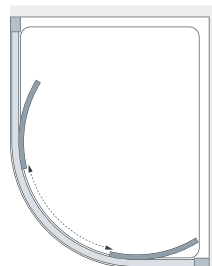

30mm Extension Profile £28.80 Inc. VAT (LEP 05 Silver) – see page 127.

Alternative Bright Chrome Plate Finish Stainless Steel Loop Handle £25.20 Inc. VAT (SK-130) – see page 126.

Compatible with Classic Side Panel (LK1SP 05 Silver, LK1SP 30 White) – see pages 56-57.

All measurements are in mm

Double Door Quadrant

Offset Left-Hand Tray

Offset Right-Hand Tray

Alternative Chrome Plate Stainless Steel Loop Handle £25.20 Inc. VAT

Pure
Vue^{HD}

Clearly
Superior
Glass

See page 4

Single Door Quadrant

6mm
GLASS

A more elegant and practical solution to the typical double-door design.

from £591.60 Inc. VAT

Specifications (Quadrant)

| Standard Sizes (width x height) | Width Adjustment | Door Opening | Price Exc. VAT | Price Inc. VAT | Order Code Silver |
|------------------------------------|---------------------|-----------------|-------------------|-------------------|----------------------|
| 800 x 1900 | 765 - 795 | 400 | £493.00 | £591.60 | SDV2R080 05 |
| 900 x 1900 | 865 - 895 | 500 | £520.00 | £624.00 | SDV2R090 05 |
| 1000 x 1900 | 965 - 995 | 500 | £554.00 | £664.80 | SDV2R100 05 |