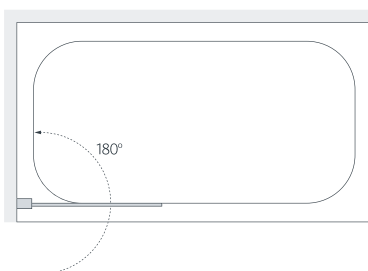

Classic & Coastline Square Bath Screen

6mm &
8mm
GLASS

Crisp, clean lines make the perfect marriage of form and function. A distinctively deep screen can be created using the double panel screen.

from £262.80 Inc. VAT

Specifications

Standard Sizes (width x height)	Width Adjustment	Price Exc. VAT	Price Inc. VAT	Order Code Silver
800 x 1500	800 - 825	£219.00	£262.80	SS50 05
800 x 1500	800 - 825	£265.00	£318.00	SS55 05 (with towel rail)
944 (318 + 626) x 1500	945 - 970	£358.00	£429.60	SS60 05
944 (318 + 626) x 1500	945 - 970	£377.00	£452.40	SS66 05 (with towel rail)
8mm Glass Variant				
800 x 1500	800 - 825	£250.00	£300.00	BS850 05

All measurements are in mm