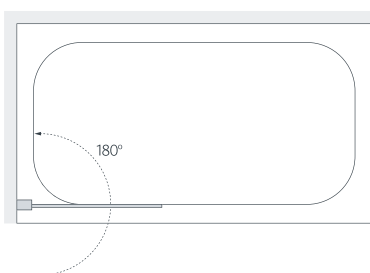

Classic & Coastline Curved Bath Screen

6mm &
8mm
GLASS

An elegantly simple solution with an attractive curve to the top of the screen and effective sealing along the bath top.

from £248.40 Inc. VAT

Specifications

Standard Sizes (width x height)	Width Adjustment	Price Exc. VAT	Price Inc. VAT	Order Code Silver	Order Code White
800 x 1400	800 - 825	£207.00	£248.40	SS10 05	SS10 30
800 x 1400	800 - 825	£231.00	£277.20	SS11 05 (with towel rail)	n/a
975 (315 + 660) x 1400	975 - 1000	£346.00	£415.20	SS20 05	n/a
975 (315 + 660) x 1400	975 - 1000	£367.00	£440.40	SS22 05 (with towel rail)	n/a
8mm Glass Variant					
800 x 1400	800 - 825	£236.00	£283.20	BS810 05	n/a

All measurements are in mm