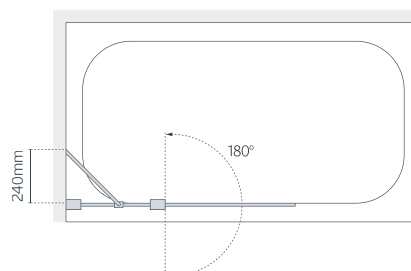

Classic & Coastline Square Bath Screen

6mm &
8mm
GLASS

Crisp, clean lines make the perfect marriage of form and function. A distinctively deep screen can be created using the double panel screen.

from £262.80 Inc. VAT

Specifications

Standard Sizes (width x height)	Width Adjustment	Price Exc. VAT	Price Inc. VAT	Order Code Silver
800 x 1500	800 - 825	£219.00	£262.80	SS50 05
800 x 1500	800 - 825	£265.00	£318.00	SS55 05 (with towel rail)
944 (318 + 626) x 1500	945 - 970	£358.00	£429.60	SS60 05
944 (318 + 626) x 1500	945 - 970	£377.00	£452.40	SS66 05 (with towel rail)
8mm Glass Variant				
800 x 1500	800 - 825	£250.00	£300.00	BS850 05

All measurements are in mm