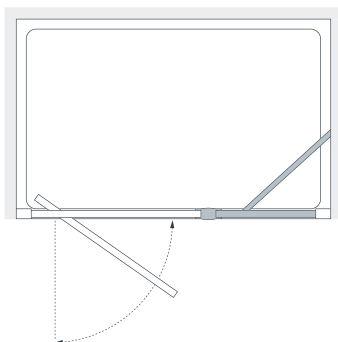

This In-Line Panel Pack is available exclusively for use with the Classic Collection Framed and Semi-Frameless Bi-Fold, Pivot and Slider Doors.