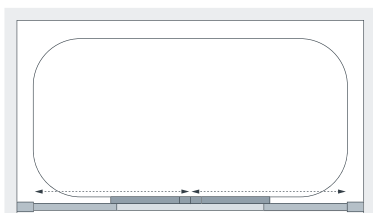

*Alternative Chrome Plate Stainless
Steel Loop Handle £25.20 Inc. VAT*