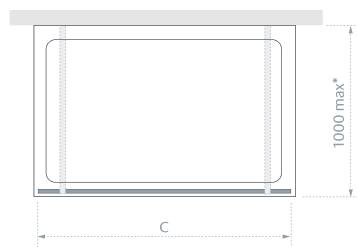

* 1200 bar available for purchase separately

Shower Panel only