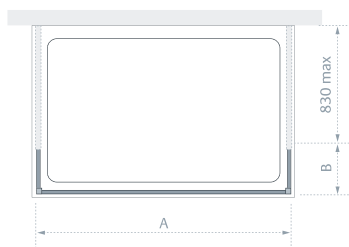

Riviera

8mm
GLASS

Make a statement in a larger bathroom and let this free-standing design take centre stage. Perfect for step-in, step-out showering in style.

from £386.40 Inc. VAT

Shower Panel (A)

Standard Sizes (A x height)	Width – No Adjustment	Price Exc. VAT	Price Inc. VAT	Order Code
1100 x 2000	1078	£400.00	£480.00	LK811-110 05
1200 x 2000	1178	£430.00	£516.00	LK811-120 05
1400 x 2000	1378	£458.00	£549.60	LK811-140 05

Bypass Panel (B) (2 Required – one at each side)

Standard Sizes (B x height)	Width – No Adjustment	Price Exc. VAT	Price Inc. VAT	Order Code
200 x 2000*	200	£143.00	£171.60	LK812-20 05
320 x 2000	320	£154.00	£184.80	LK812-32 05
400 x 2000	397	£163.00	£195.60	LK812-40 05

Shower Panel only (C) (Without bypass panels)

Standard Sizes (B x height)	Width – No Adjustment	Price Exc. VAT	Price Inc. VAT	Order Code
950 x 2000	950	£322.00	£386.40	LK819-095 05
1050 x 2000	1050	£338.00	£405.60	LK819-105 05
1150 x 2000	1150	£358.00	£429.60	LK819-115 05
1350 x 2000	1350	£395.00	£474.00	LK819-135 05

20mm Extension Profile £25.20 Inc. VAT (LK8LEP 05 Silver) – see page 127.

*Should be used on tray depths of ≤750mm to ensure suitable opening is available.

All measurements are in mm

Shower Panel & Bypass Panels