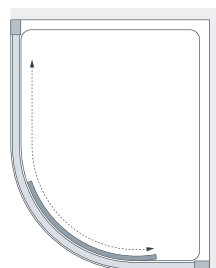

Single Door Quadrant

6mm
GLASS

A more elegant and practical solution to the typical double-door design.

from £591.60 Inc. VAT

Specifications (Quadrant)

| Standard Sizes (width x height) | Width Adjustment | Door Opening | Price Exc. VAT | Price Inc. VAT | Order Code Silver |
|------------------------------------|---------------------|-----------------|-------------------|-------------------|----------------------|
| 800 x 1900 | 765 - 795 | 400 | £493.00 | £591.60 | SDV2R080 05 |
| 900 x 1900 | 865 - 895 | 500 | £520.00 | £624.00 | SDV2R090 05 |
| 1000 x 1900 | 965 - 995 | 500 | £554.00 | £664.80 | SDV2R100 05 |

Offset Left-Hand Tray

Offset Right-Hand Tray

Alternative Chrome Plate Stainless Steel Loop Handle £25.20 Inc. VAT

Clearly
Superior
Glass

See page 4

Easy-fit Quadrant

6mm
GLASS

Our original quadrant design is precision engineered to enable easier installation and makes great use of the available space in any bathroom.