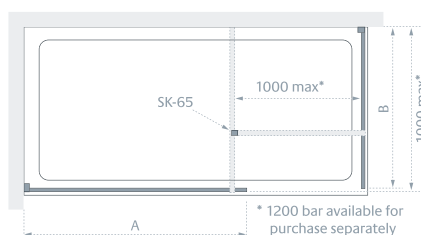

All measurements are in mm

Shower Panel

Shower Panel & Side Panel

Ceiling Bracing Kit
W10-040.
£148.80 Inc VAT.

Pure
Vue^{HD}

Clearly
Superior
Glass

See page 4

Levanzo