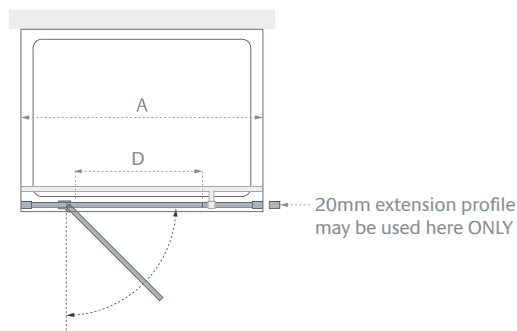

Door, Hinge Panel & In-Line Panel (A)

Standard Size (A x height)	Width Adjustment	Doorway Opening (D)	Price Exc. VAT	Price Inc. VAT	Order Codes
1200 x 2000	1160 - 1205	628*	£979.00	£1,174.80	1 x LK801-090 05 & 1 x LK802-030 05
1400 x 2000	1360 - 1405	628*	£1,016.00	£1,219.20	1 x LK801-090 05 & 1 x LK802-050 05
1600 x 2000	1560 - 1605	628*	£1,052.00	£1,262.40	1 x LK801-090 05 & 1 x LK802-070 05

*Other 801 Door sizes may be used to create alternative enclosure sizes – see Barbados on previous page.

20mm Extension Profile £25.20 Inc. VAT (LK8LEP 05 Silver) – see page 127.

This enclosure can be adjusted for out-of-plumb walls by a maximum of 15mm (for each mounting wall) over the height of the product. The hinge provides a further 15mm adjustment.

The required Bracing Bar for the In-Line Panel is included.

All measurements are in mm