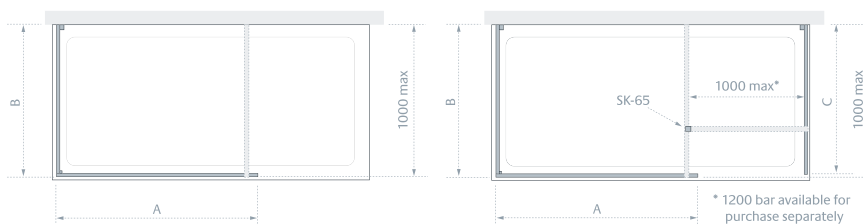

from £681.60 Inc. VAT

Shower Panel (A)

Standard Sizes (A x height)	Width – No Adjustment	Price Exc. VAT	Price Inc. VAT	Order Code
750 x 2000	755	£278.00	£333.60	LK815-075 05
850 x 2000	855	£296.00	£355.20	LK815-085 05
950 x 2000	955	£313.00	£375.60	LK815-095 05
1100 x 2000	1063	£330.00	£396.00	LK815-110 05
1200 x 2000	1163	£359.00	£430.80	LK815-120 05
1400 x 2000	1363	£383.00	£459.60	LK815-140 05

End Panel (B)

Standard Sizes (B x height)	Width Adjustment	Price Exc. VAT	Price Inc. VAT	Order Code
700 x 2000	670 - 705	£290.00	£348.00	LK818-070 05
750 x 2000	720 - 755	£300.00	£360.00	LK818-075 05
800 x 2000	770 - 805	£310.00	£372.00	LK818-080 05
900 x 2000	870 - 905	£330.00	£396.00	LK818-090 05
1000 x 2000	970 - 1005	£350.00	£420.00	LK818-100 05

Optional Side Panel (C)

Standard Sizes (C x height)	Width Adjustment	Price Exc. VAT	Price Inc. VAT	Order Code
700 x 2000	655 - 690	£285.00	£342.00	LK810-070 05
750 x 2000	705 - 740	£290.00	£348.00	LK810-075 05
800 x 2000	755 - 790	£296.00	£355.20	LK810-080 05
900 x 2000	855 - 890	£315.00	£378.00	LK810-090 05
1000 x 2000	955 - 990	£373.00	£447.60	LK810-100 05

90° Bar Joining Kit for Side Panel	£34.00	£40.80	SK-65

20mm Extension Profile £25.20 Inc. VAT (LK8LEP 05 Silver) – see page 127.
Optional Ceiling Bracing Kit £148.80 Inc VAT (W10-040) – see page 127.

All measurements are in mm

Shower Panel & End Panel

Shower Panel, End Panel & Side Panel