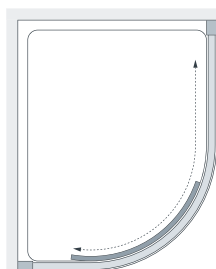

Offset Left-Hand Tray