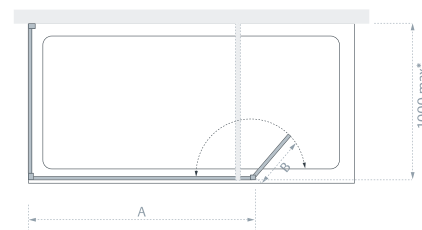

The Hinged Bypass Panel can also be used with the Marseilles – see page 83.

All measurements are in mm

Please Note: To create your Levanzo shower enclosure you will need to select one product from each of the two tables.