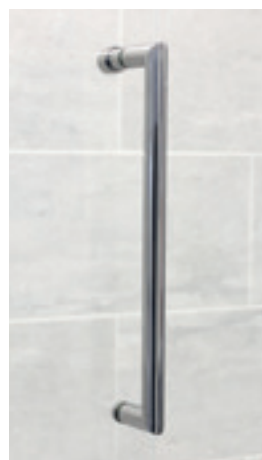

Alternative Bright Chrome Plate Stainless Steel Loop Handles (Classic Semi-Frameless Collection)