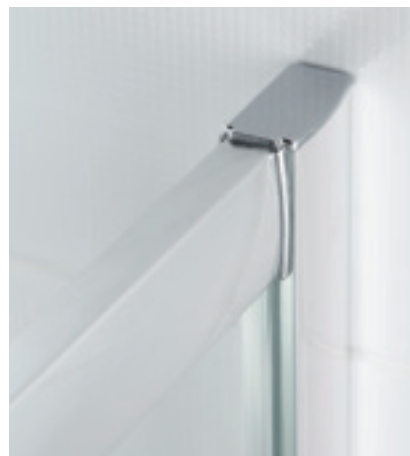

## Frames

Our elegant aluminium frames are available in two distinctive finishes. Choose from anodized polished silver or a clean white powder coated finish. All enclosures, doors and screen heights are measured from the top of the tray or bath.

Choose from Polished Silver Anodized or White Powder Coated finish

Concealed fixings: Classic Semi-Frameless: Walk In (including side and end panels), and Shower Screen.  
Coastline Collection: all products except Alassio.  
Bath screens: SS100/105