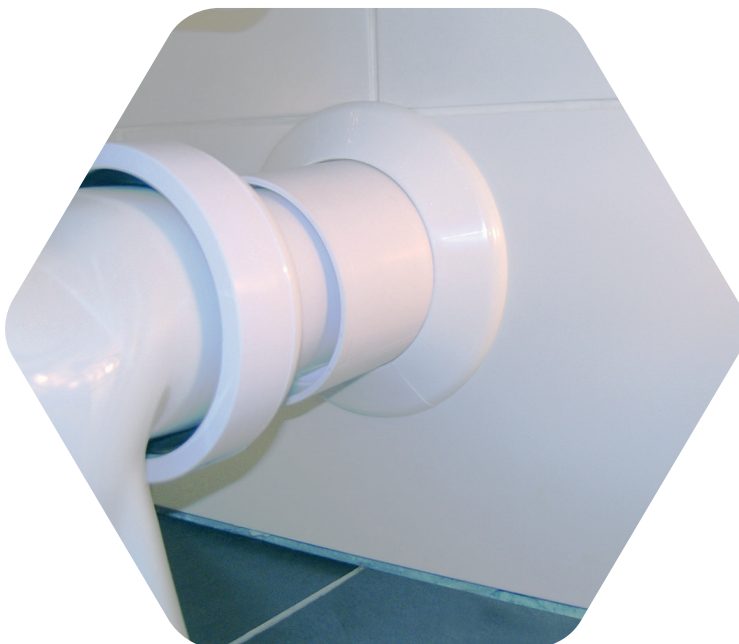

110mm Pipe Collars

Specifically designed for soil / vent pipes, the 110mm Pipe Collar is available in white, grey, black and chrome effect.

Black 110mm Pipe Collar

PC110BL
Pack of 1

Chrome 110mm Pipe Collar

PC110C
Pack of 1

White 110mm Pipe Collar

PC110WH
Pack of 1

Grey 110mm Pipe Collar

PC110GR
Pack of 1