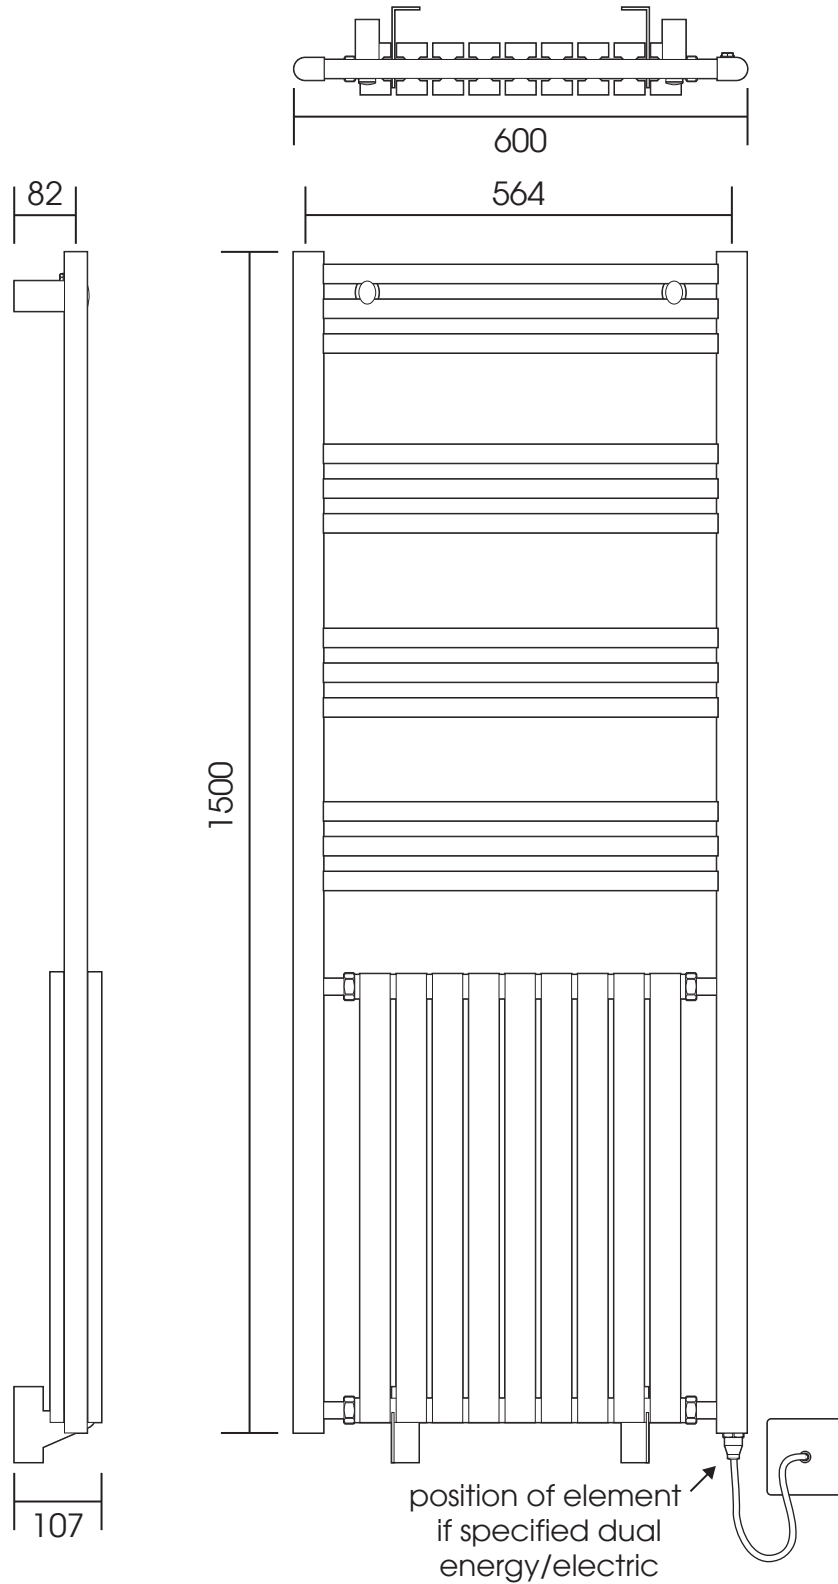

MD060 1500 x 600

Height: 1500

Tube \varnothing : 25 + 40 x 30 D section

Width: 600

Output @ 50°C Δ T: 1438 W

Depth: 107

Elec. element if specified: 400 W

Manufactured from mild steel

ALL DIMENSIONS IN MILLIMETRES

Vogue UK Ltd. reserve the right to alter specifications without prior notice.
ALL MEASUREMENTS ARE NOMINAL DIMENSIONS ONLY, AND ARE NOT BINDING

SCALE 1:10

VOGUE

Strawberry Lane Industrial Estate
Willenhall, West Midlands WV13 3RS
Tel: 01902 387000 Fax: 01902 387001
e-mail:sales@vogueuk.co.uk www.vogueuk.co.uk