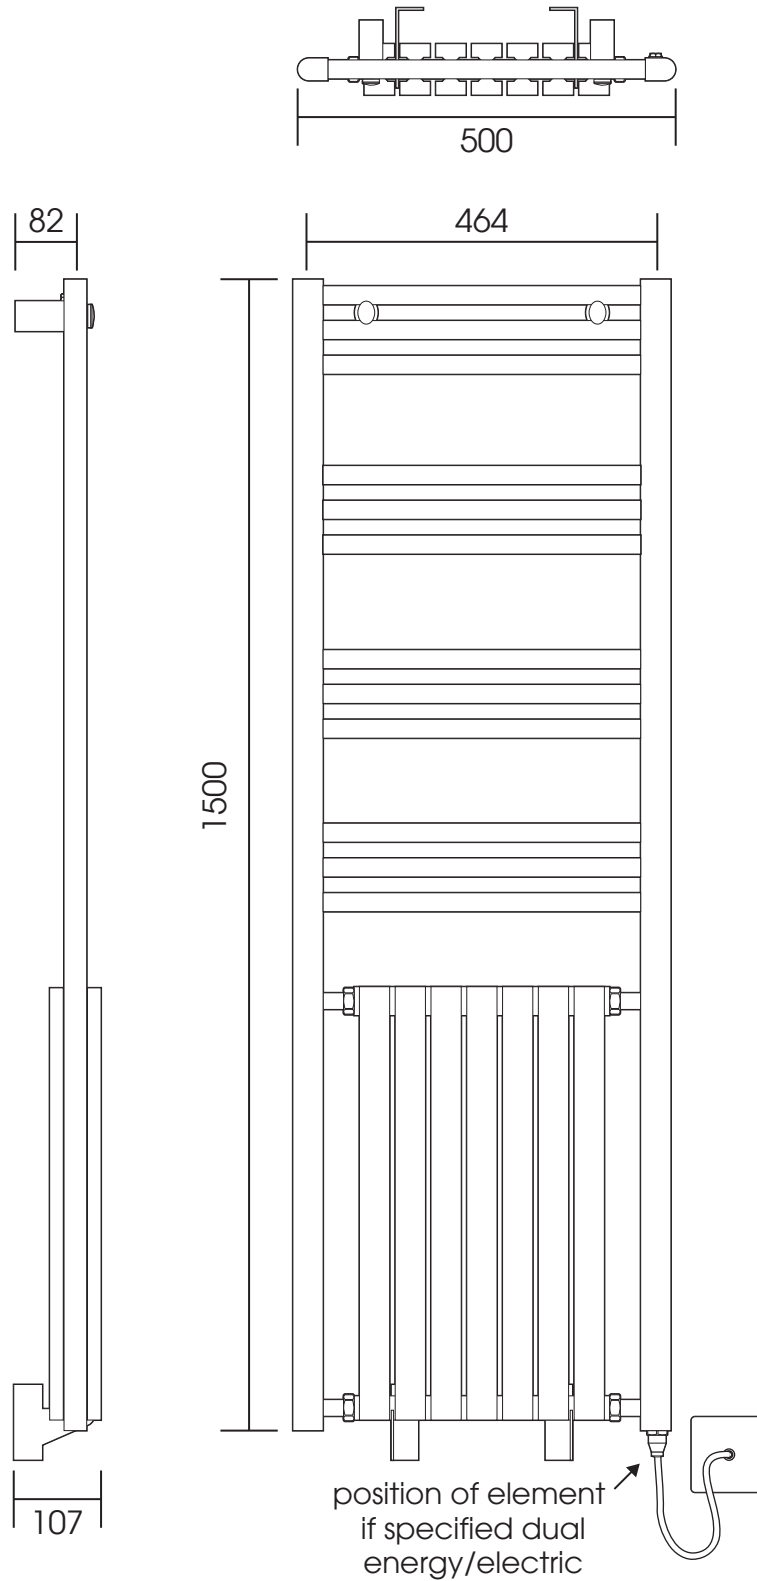

MD060 1500 x 500

Height: 1500

Tube \varnothing : 25 + 40 x 30 D section

Width: 500

Output @ 50°C Δ T: 1145 W

Depth: 107

Elec. element if specified: 300 W

Manufactured from mild steel

ALL DIMENSIONS IN MILLIMETRES

Vogue UK Ltd. reserve the right to alter specifications without prior notice.
ALL MEASUREMENTS ARE NOMINAL DIMENSIONS ONLY, AND ARE NOT BINDING

SCALE 1:10

VOGUE

Strawberry Lane Industrial Estate
Willenhall, West Midlands WV13 3RS
Tel: 01902 387000 Fax: 01902 387001
e-mail:sales@vogueuk.co.uk www.vogueuk.co.uk