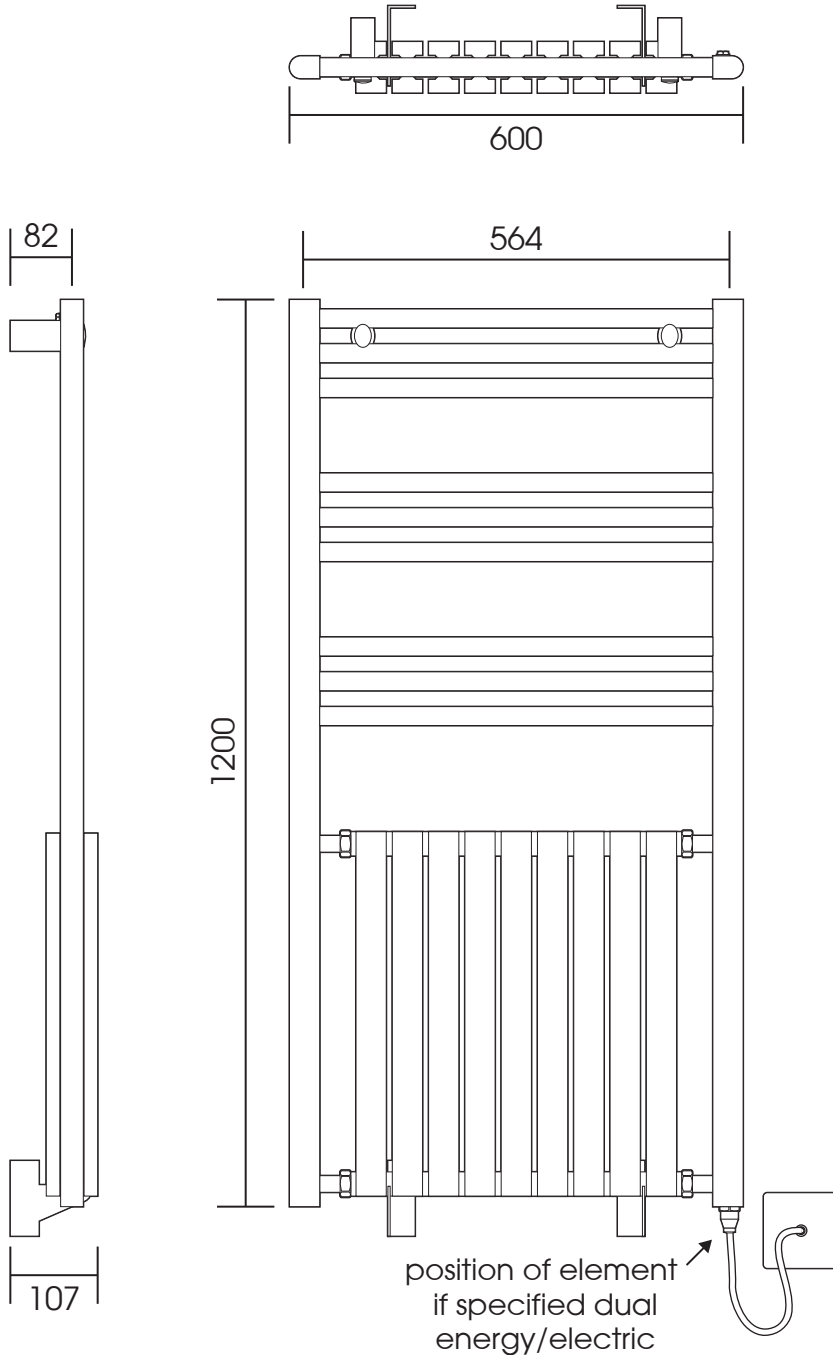

# MD060 1200 x 600

Height: 1200

Tube  $\varnothing$  : 25 + 40 x 30 D section

Width: 600

Output @ 50°C $\Delta$ T: 1033 W

Depth: 107

Elec. element if specified: 400 W

Manufactured from mild steel

ALL DIMENSIONS IN MILLIMETRES

Vogue UK Ltd. reserve the right to alter specifications without prior notice.

ALL MEASUREMENTS ARE NOMINAL DIMENSIONS ONLY, AND ARE NOT BINDING

SCALE 1:10