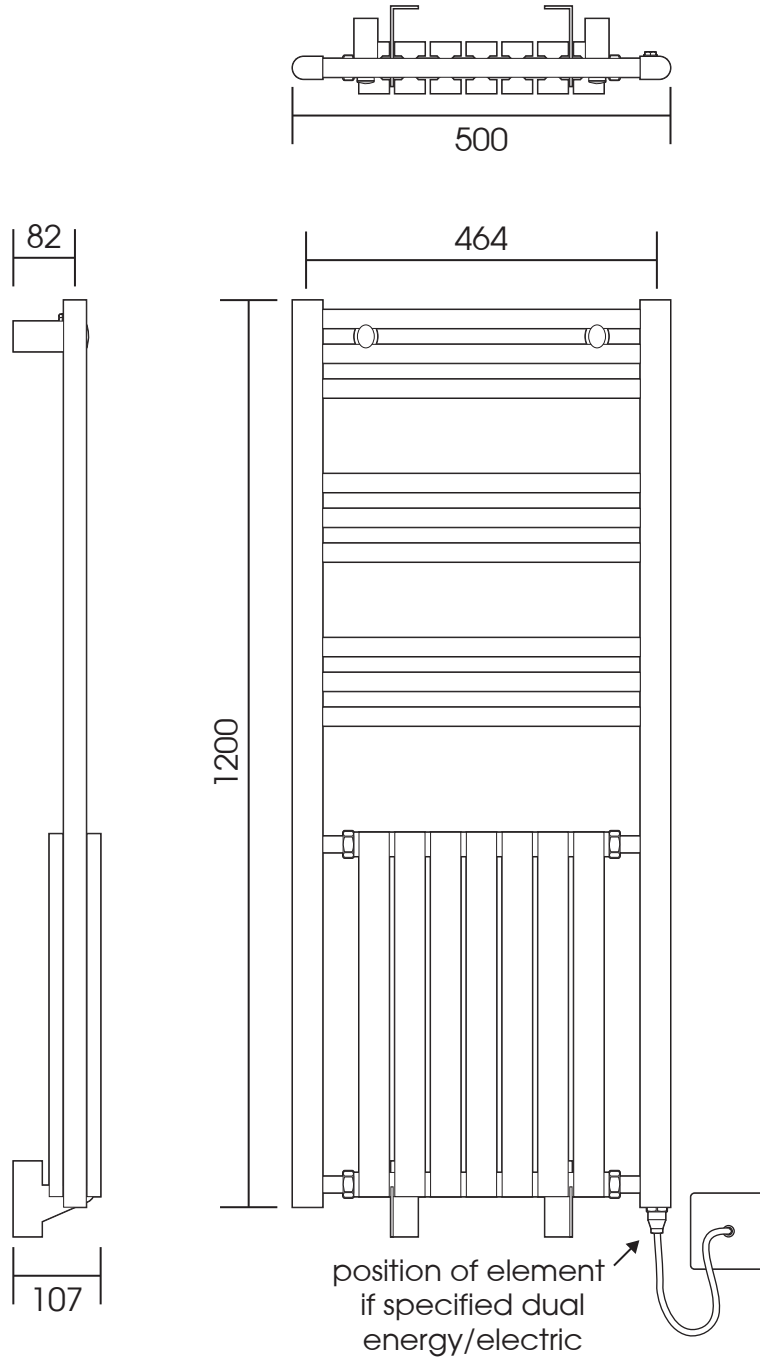

MD060 1200 x 500

Height: 1200

Tube \varnothing : 25 + 40 x 30 D section

Width: 500

Output @ 50°C Δ T: 834 W

Depth: 107

Elec. element if specified: 300 W

Manufactured from mild steel

ALL DIMENSIONS IN MILLIMETRES

Vogue UK Ltd. reserve the right to alter specifications without prior notice.
ALL MEASUREMENTS ARE NOMINAL DIMENSIONS ONLY, AND ARE NOT BINDING

SCALE 1:10

VOGUE

UK

Strawberry Lane Industrial Estate
Willenhall, West Midlands WV13 3RS
Tel: 01902 387000 Fax: 01902 387001
e-mail:sales@vogueuk.co.uk www.vogueuk.co.uk