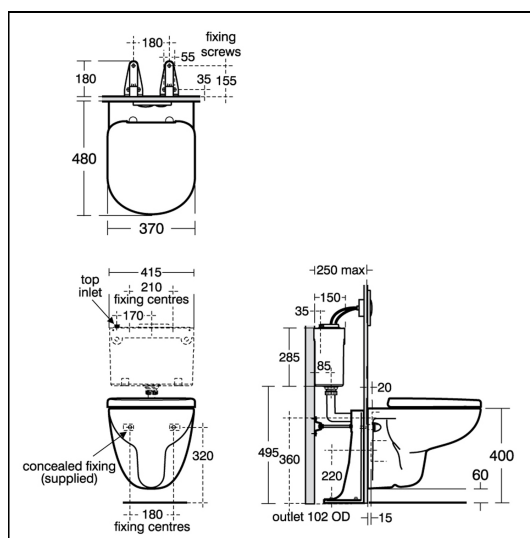

- **T3288** Tempo wall mounted wc pan short projection
- **S3636** Conceala 2 cistern delay fill 4.5/3 or 4/2.6 litre dual flush valve bottom supply and internal overflow, alternative height plastic flushbends, no flushplate
- **T6799** Tempo seat and cover for short projection bowls, slow close
- **E4465** Karisma flush plate dual flush, branded for Conceala 2 cisterns, chrome
- **E0060** Support frame with bolts for wall hung WC pans

OPTIONS

- **S3624** Conceala 2 cistern 6/4 litre dual flush valve top inlet and internal overflow, alternative height plastic flushbends
- **S3622** Conceala 2 cistern 6 litre single flush valve side supply and internal overflow, alternative height plastic flushbends, no push button
- **T6798** Tempo, seat and cover for short projection bowls

ILLUSTRATED PRODUCT DETAILS

Weights

- **T3288** 15.00 KG
- **S3636** 3.00 KG
- **T6799** 2.70 KG
- **E4465** 0.50 KG
- **E0060** 4.28 KG

Materials

- **T3288** Vitreous China
- **S3636** Plastic
- **T6799** Plastic
- **E4465** Chrome Plated Plastic
- **E0060** Metal

Finishes

- **T3288** White (01)
- **S3636** Neutral / No Finish (67)
- **T6799** White (01)
- **E4465** Chrome (AA)
- **E0060** Neutral / No Finish (67)

Capacity

- **S3636** 5 litres

Designer

Robin Levien, RDI

FINISH OPTIONS

(AA) Chrome	(GN) Ultra Steel	(01) White
(36) Light Blue	(GQ) Red	(79) yellow

Standards

Vitreous china to BS 3402. WC pan to BS EN 997 & BS EN 33

Special Notes

E0060 support brackets secured to floor within the duct. WC fixed to support brackets with bolts (supplied) and bolts secured to back wall

ACCREDITATIONS

S3624(67)

S3622(67)

S3636(67)

FEATURES