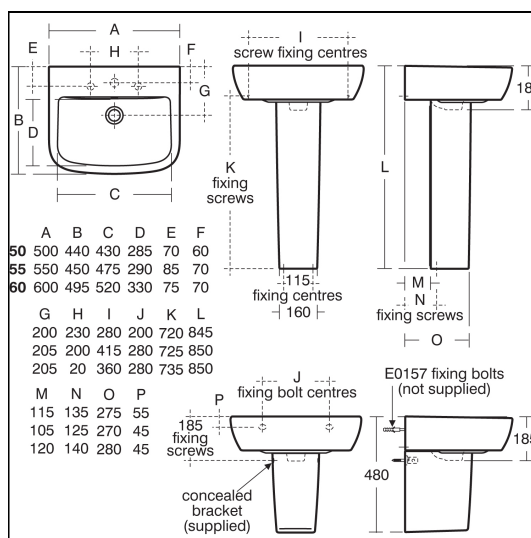

Tempo 55cm Washbasin, 1 Taphole

ILLUSTRATED

- **T0586** Tempo 55cm washbasin, one taphole
- **T4224** Tempo washbasin pedestal
- **B8062** Active single lever one hole basin mixer with pop-up waste.

OPTIONS

- **T4225** Tempo washbasin semi-pedestal
- **E0157** Wall fixing set

ILLUSTRATED PRODUCT DETAILS

Sizes

T0586 w:550 x d:450

Weights

- **T0586** 16.00 KG
- **T4224** 11.80 KG
- **B8062** 2.42 KG

Materials

- **T0586** Vitreous China
- **T4224** Fine Fireclay
- **B8062** Chrome Plated Brass

Finishes

- **T0586** White (01)
- **T4224** White (01)
- **B8062** Chrome (AA)

Capacity

- **T0586** 8 litres
- **B8062** 5 Litres per minute @ 3 bar pressure

Designer

Robin Levien, RDI

Standards

Washbasin to BS EN 14688 & BS EN 31
Vitreous china to BS 3402

Special Notes

Washbasin wall mounted using E0157 wall fixing set with semi-pedestal fixed to wall with brackets supplied, or full pedestal mounted using two screws through the back of the basin (not supplied)

ACCREDITATIONS

T0586(01)

water label		7.5 Litres

B8062(AA)

water label		5.00 Litres Per Minute

1209013