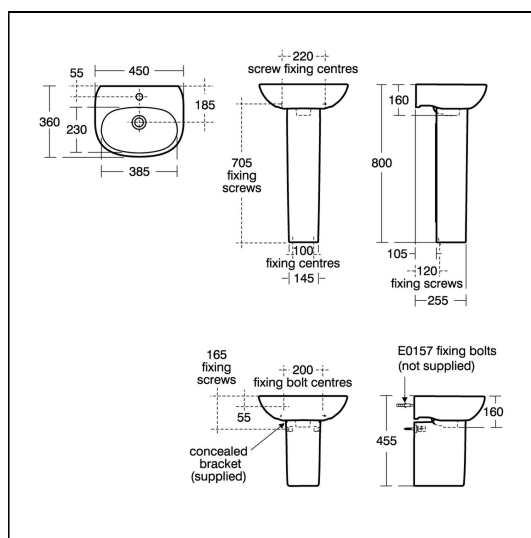

Tesi 45cm Handrinse washbasin

ILLUSTRATED

- **T0313** Tesi 45cm handrinse washbasin, 1 taphole with overflow
- **T3520** Tesi small semi-pedestal
- **E0157** Wall fixing set
- **A6588** Tesi single lever mini basin mixer smooth body and 5lpm eco flow regulator
- **S8803** Waste 1¼" Click plug waste, 80mm slotted tail
- **S8910** Trap 1¼" plastic bottle, 75mm seal, multi-purpose outlet

OPTIONS

- **T3521** Tesi handrinse pedestal

ILLUSTRATED PRODUCT DETAILS

Sizes

T0313 w:450 x d:360

Weights

- **T0313** 9.00 KG
- **T3520** 6.10 KG
- **E0157** 0.16 KG
- **A6588** 1.30 KG
- **S8803** 1.00 KG
- **S8910** 0.20 KG

Materials

- **T0313** Fine Fireclay
- **T3520** Fine Fireclay
- **E0157** Metal
- **A6588** Chrome Plated Metal
- **S8803** Chrome Plated Metal
- **S8910** Plastic

Finishes

- **T0313** White (01)
- **T3520** White (01)
- **E0157** Neutral / No Finish (67)
- **A6588** Chrome (AA)
- **S8803** Chrome (AA)
- **S8910** Neutral / No Finish (67)

Capacity

T0313 2 litres

Flow rates

A6588 5 Litres per minute @ 3 bar pressure

Designer

Robin Levien, RDI

Standards

Washbasin to BS EN 14688 and BS EN 31

Special Notes

Washbasin wall mounted using E0157 wall fixing set with semi-pedestal fixed to wall with brackets supplied or washbasin pedestal mounted using 2 screws through the back of the basin (not supplied)