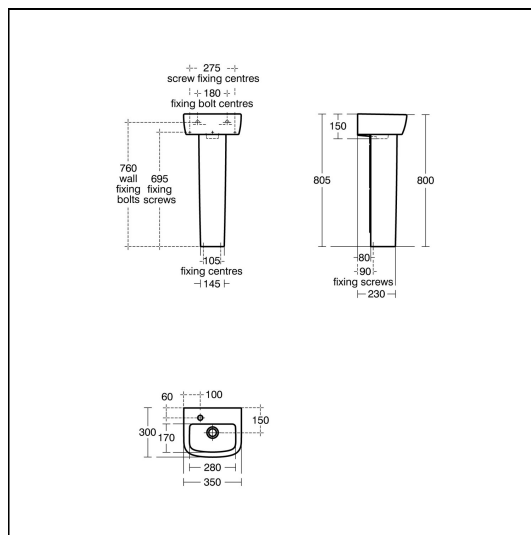

Tempo 35cm Handrinse Washbasin, LH Taphole

ILLUSTRATED

- **T0595** Tempo 35cm handrinse washbasin, left hand taphole
- **T4272** Tempo handrinse washbasin pedestal
- **B8062** Active single lever one hole basin mixer with pop-up waste.
- **S8910** Trap 1¼" plastic bottle, 75mm seal, multi-purpose outlet

OPTIONS

- **E0157** Wall fixing set
- **A5900** TMV Thermostatic mixing valve 15mm
- **E5010** Pair Steel Wall Hangers

ILLUSTRATED PRODUCT DETAILS

Sizes

T0595 w:350 x d:300

Weights

- **T0595** 6.50 KG
- **T4272** 10.80 KG
- **B8062** 2.42 KG
- **S8910** 0.20 KG

Materials

- **T0595** Vitreous China
- **T4272** Fine Fireclay
- **B8062** Chrome Plated Brass
- **S8910** Plastic

Finishes

- **T0595** White (01)
- **T4272** White (01)
- **B8062** Chrome (AA)
- **S8910** Neutral / No Finish (67)

Capacity

T0595 2 litres

Flow rates

B8062 5 Litres per minute @ 3 bar pressure

Designer

Robin Levien, RDI

Standards

Vitreous china to BS 3402

Special Notes

40cm handrinse basin wall mounted using T0157 Wall fixing set with semi pedestal fixed to wall with brackets supplied or full handrinse pedestal mounted using 2 screws through back of basin (not supplied)

ACCREDITATIONS

B8062(AA)

T0595(01)