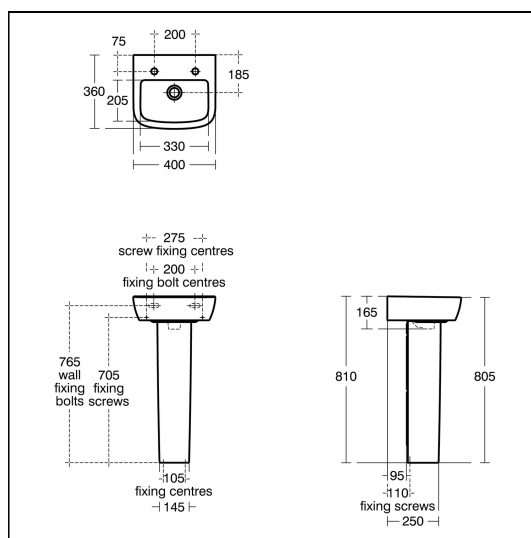

Tempo 40cm Handrinse Washbasin, 2 Tapholes

ILLUSTRATED

T0594	Tempo 40cm handrinse washbasin, 2 tapholes
T4272	Tempo handrinse washbasin pedestal
B0728	Tempo basin pillar taps
S8800	Waste 1¼" plastic waste with bead chain and plug, 80mm slotted tail, bolt stay
S8950	Trap 1¼" plastic P for use with cloakroom pedestal

OPTIONS

T4267	Tempo small handrinse semi pedestal (40cm only)
E0157	Wall fixing set

ILLUSTRATED PRODUCT DETAILS

Weights

T0594	8.30 KG
T4272	10.80 KG
B0728	2.95 KG
S8800	0.08 KG
S8950	1.00 KG

Materials

T0594	Vitreous China
T4272	Fine Fireclay
B0728	Chrome Plated
S8800	Chrome Plated Plastic
S8950	Plastic

Finishes

T0594		White (01)
T4272		White (01)
B0728		Chrome (AA)
S8800		Chrome (AA)
S8950		Neutral / No Finish (67)

Flow rates

B0728	45 Litres per minute @ 3 bar pressure
--------------	---------------------------------------

Designer

Robin Levien, RDI

Standards

Vitreous china to BS 3402. Washbasin to BS EN 14688 & BS EN 31

Special Notes

40cm handrinse basin wall mounted using E0157 Wall fixing set with semi pedestal fixed to wall with brackets supplied or full handrinse pedestal mounted using 2 screws through back of basin (not supplied)