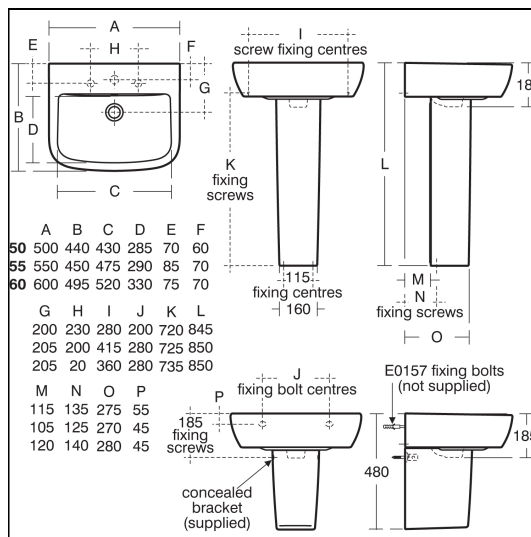

OPTIONS

T4225	Tempo washbasin semi-pedestal
A5900	TMV Thermostatic mixing valve 15mm

ILLUSTRATED PRODUCT DETAILS

Sizes

T0588 w:500 x d:440

Weights

T0588	15.80 KG
T4224	11.80 KG
E0157	0.16 KG
B0763	2.42 KG
S8910	0.20 KG

Capacity

T0588 5 litres

Flow rates

B0763 5 Litres per minute @ 3 bar pressure

Designer

Robin Levien, RDI

Standards

Washbasin to BS EN 14688 & BS EN 31
Vitreous china to BS 3402

Special Notes

Washbasin wall mounted using E0157 wall fixing set with semi-pedestal fixed to wall with brackets supplied, or full pedestal mounted using two screws through the back of the basin (not supplied)