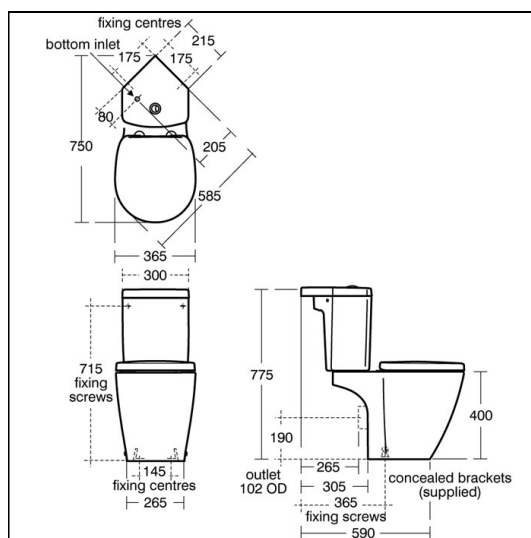

Concept Space Compact Close Coupled WC Pan - Corner

ILLUSTRATED

- E1205** Concept Space compact close coupled WC pan
- E1212** Concept Space corner close coupled cistern 6/4 litre dual flush push button valve bottom supply and internal overflow.
- E1292** Space seat and cover

Finishes

- E1205** White (01)
- E1212** White (01)
- E1292** White (01)

Capacity

- E1212** 6 litres

Designer

Robin Levien, RDI

Standards

Vitreous china to BS 3402. WC pan to BS EN 997 & BS EN 33

Special Notes

WC screwed to floor and cistern screwed to wall

FEATURES