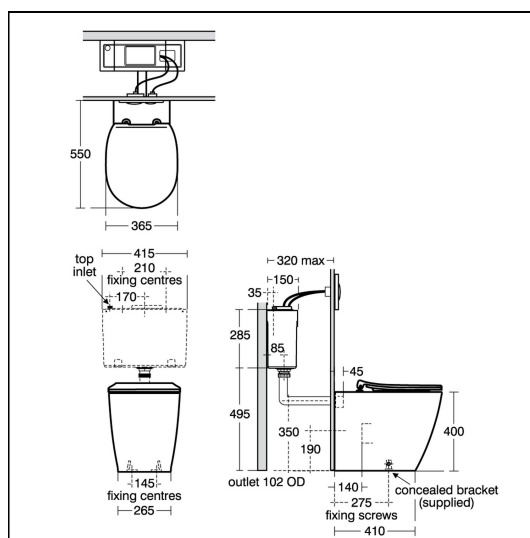

## ILLUSTRATED

- E0509** Concept back to wall wc pan with horizontal outlet and Aquablade technology
- S3643** Conceala 2 cistern 4.5/3 or 4/2.6 litre dual flush valve side supply and internal overflow, alternative height plastic flushbends, no flushplate
- E7726** Concept, slim seat and cover, slow close
- E4437** Contemporary flush plate dual flush, Ideal Standard logo for Conceala 2 cisterns

## OPTIONS

- S3624** Conceala 2 cistern 6/4 litre dual flush valve top inlet and internal overflow, alternative height plastic flushbends
- S3640** Conceala 2 cistern 4.5 litre single flush valve side supply and internal overflow, alternative height plastic flushbends
- S4270** Conceala 2 cistern 4.5 litre single flush valve delay fill bottom supply and internal overflow, alternative height plastic flushbends
- S3599** Sensorflow 21 WC flushing device, panel mounted sensor complete with concealed valve and 4 or 4.5 litre duct cistern
- S3604** Sensorflow 21 WC flushing device, panel mounted sensor complete with concealed valve and 4 or 4.5 litre delay fill duct cistern
- S3636** Conceala 2 cistern delay fill 4.5/3 or 4/2.6 litre dual flush valve bottom supply and internal overflow, alternative height plastic flushbends, no flushplate
- E7725** Concept, slim seat and cover
- E7917** Concept, seat and cover, slow close
- E7918** Concept, seat and cover
- E4465** Karisma flush plate dual flush, branded for Conceala 2 cisterns, chrome
- E3222** Panekta outlet Connector, finned pattern to convert horizontal outlet WCs to P trap
- S4300** Panekta outlet Connector, finned pattern to convert horizontal outlet WCs to S or turned P trap