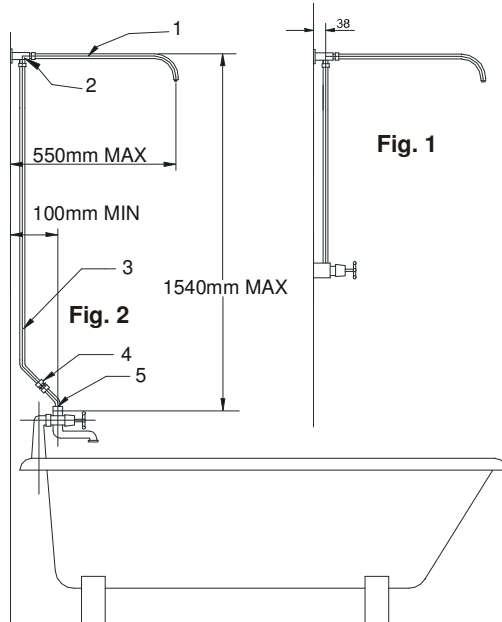

## SHOWER ACCESSORY FIXED RISER RAIL

### Product Specification

<b>Product Code:</b>	N RISE C / N RISE G
<b>Finish:</b>	Chrome / Gold
<b>Supply:</b>	Suitable for all plumbing systems
<b>Construction:</b>	Brass

© Bristan Group 2009

### Additional Information

- Suitable for use with wall mounted showers with top outlet (15mm compression) and bath shower mixers with G 3/4" male thread.
- N RISE C - Chrome plated to BS EN 248

**Technical Advice:** For further information please call 0844 7016273 or email [customer@bristan.com](mailto:customer@bristan.com)