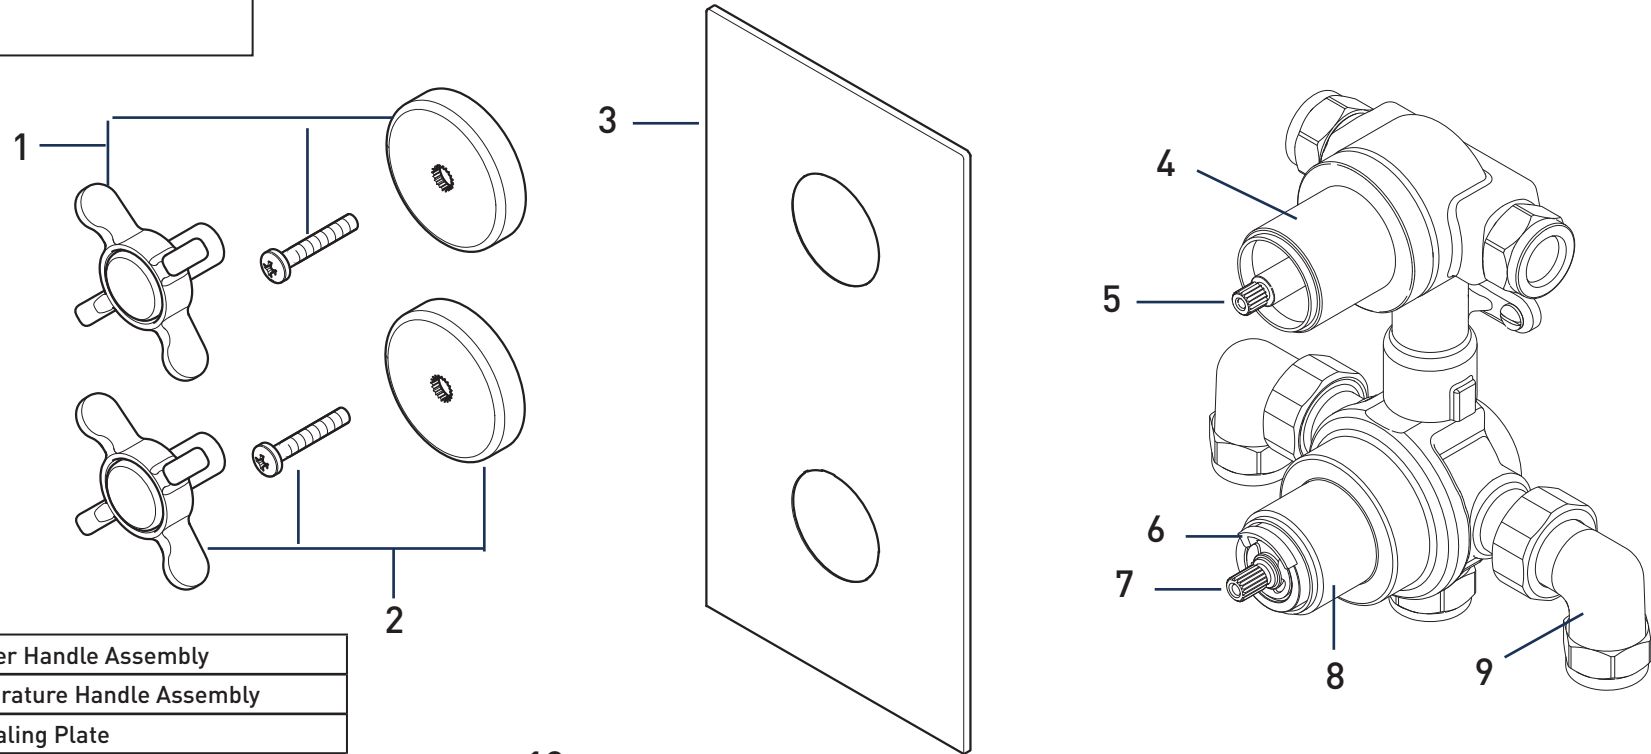

Product Code: N2 SHCDIV C / G

Revision: D3

1	Diverter Handle Assembly
2	Temperature Handle Assembly
3	Concealing Plate
4	Diverter Shroud
5	Diverter Valve
6	Temperature Stop
7	Thermostatic Cartridge
8	Temperature Shroud
9	Elbow Assey (Pair)
10	Fixings
11	Wall Outlet
12	Filter Washers
13	Flow Regulator
14	Flow Regulator
15	Inserts