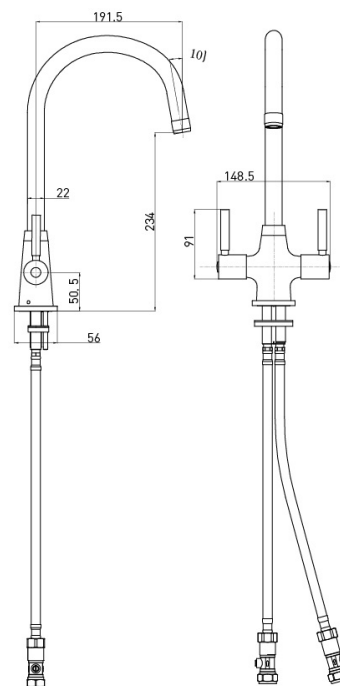

MZ SNK EF C

MONZA Tap Range Monza Easyfit Mono Sink Mixer Chrome

Features:

- Unique patented technology
- Designed with the installer in mind
- Future maintenance made quick and easy
- Flexible Connecting Pipes
- Easy to use metal handles

Product Certifications:

Also available in the EasyFit Range is:

Specification

Style:	Contemporary
Product Type:	Kitchen Taps
Finish/Colour:	Chrome
Main Construction Material:	Brass
Mount Type:	Deck
Handle Type:	Lever
Connection Inlet:	M10 x 400mm Flexible Tails
Number of Tap Holes Required:	1
Valve/Cartridge Type:	1/2" Ceramic Disc Valves
Plumbing System Suitability	All, preferably balanced
Working Pressure Range:	Min 0.2 Bar, Max 5.0 Bar
Maximum Hot Water Temperature: °c	65
Maximum Dynamic Pressure: (bar)	5
Maximum Static Pressure: (bar)	10
Flow Type:	Single Flow
Flow Rate: (l/min @ 3 bar)	36.1
Connection Outlet:	
Isolation Included:	Yes

Dimensions (measurements in mm)

Flow Rates (l/min)

System Pressure (bar)	0.2	0.5	1	2	3	5
MZ SNK EF C	9.32	14.74	20.84	29.48	36.1	46.61

TECHNICAL DATA SHEET

BRISTAN

TAPS & SHOWERS

D3