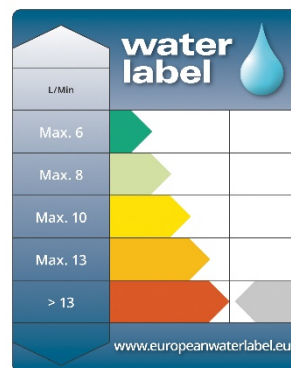

Compliance/Approvals

WRAS Certificate No: 1404021

Technical Advice: For further information please call 0844 7016273 or email customer@bristan.com

Guarantee: 5 years covering manufacturing faults.