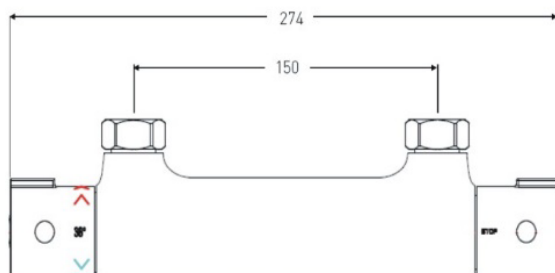

FRENZY

Thermostatic Cool Touch Bar Shower Valve Only with Fast Fit Connections

Product Specification

Product Code:	FZ SHXVOCTFF C
Finish:	Chrome
Product Type:	Contemporary
Construction:	Body is of brass construction
Valve Type:	¼ Turn ½" ceramic disc valve
Cartridge Type:	Thermostatic Cartridge
Supply:	Suitable for all plumbing systems (Preferably balanced)
Inlet Connections:	15mm compression connections
Outlet Connection:	G ½
Working Pressures:	Min 0.2bar, Max 5.0bar
Dimensions for Fitting:	150mm inlet centres

Additional Information

- Unique Cool Chrome technology ensures the bar valve stays cool to the touch while in use.
- Dual control – Flow and temperature are controlled separately, giving accurate control of both
- Thermostatic cartridge maintains showering temperature to +/- 1°C by compensating for changes in the incoming water temperature and pressure giving the stable outlet temperature
- Factory set to a maximum of 38°C to eliminate the ability to select an unsafe temperature – this is adjustable to suit user preference up to a maximum of 46°C.
- Flow control handle incorporates an eco button to save water, this can be overridden by the user.
- Supplied with WMNT10 C fast fit connections.
- Chrome plated to BS EN 248

Flow Rates (litres per minute)

System Pressure (bar)	0.2	0.5	1.0	2.0	3.0	5.0
Open Outlet (Valve Fully Open)	4.2	7.5	11.2	15.8	19.4	25.0
Open Outlet (Eco Stop Position)	1.8	3.7	5.5	8.1	10.2	13.5

Compliance/Approvals