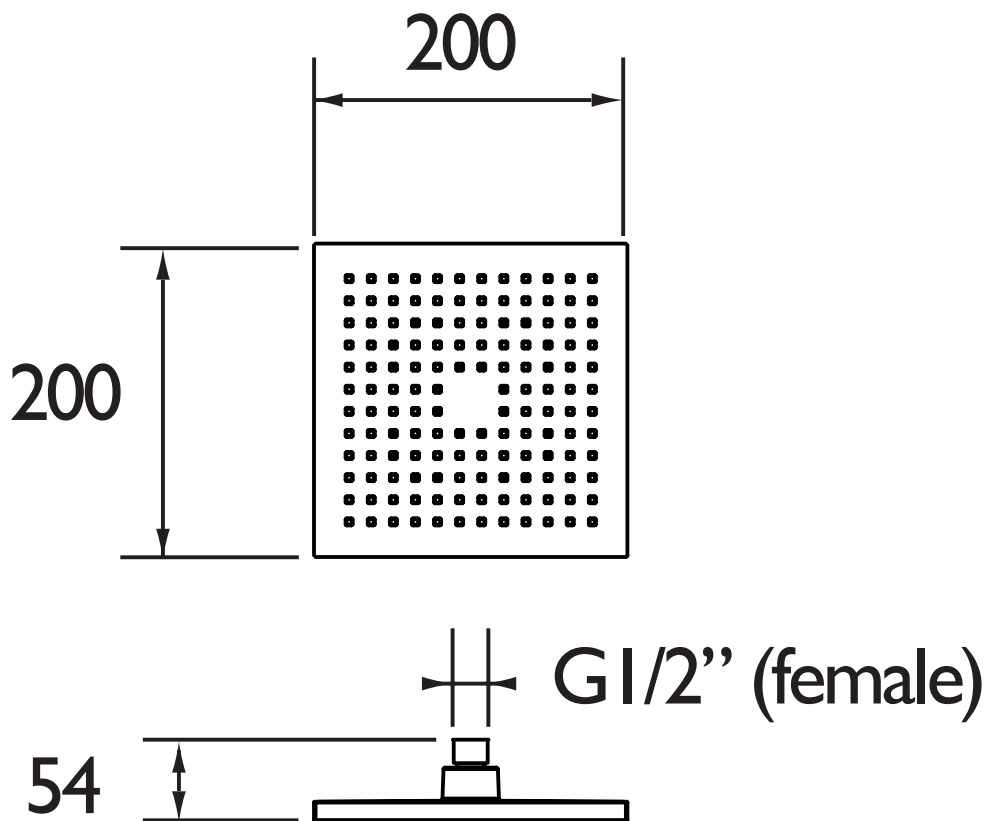

FHC ABSQ01 C

Accessories
ABS 200mm Square Fixed Head Chrome

Specification

Main Construction Material:	ABS Plastic
Connection Inlet:	1/2" BSP
Connection Outlet:	N/A
Contemporary or Traditional:	Contemporary
Left or Right Handed:	Both
Rub Clean Handset:	Yes

Features:

- Supplied with swivel joint

Product Certifications:

For more products, visit our website:
<http://www.bristan.com>

Dimensions (measurements in mm)

TECHNICAL
DATA
SHEET

BRISTAN
TAPS & SHOWERS

D2