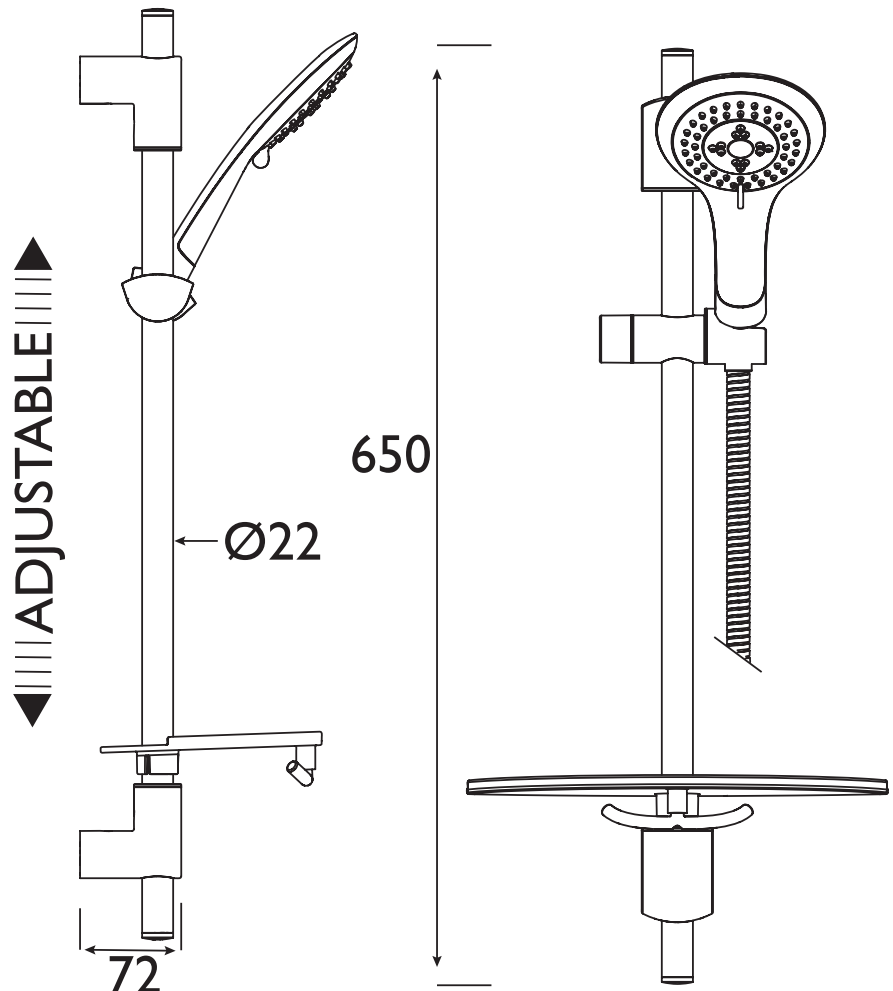

EVF KIT03 C

Accessories EVO Shower Kit with Large Multi Function Handset Chrome Plated

Adjustable Brackets:	Yes
Main Construction Material:	Plastic, Steel
Contemporary or Traditional:	Contemporary
Finish Colour:	Chrome
Isolation Included:	No
Riser Length: (mm)	650
Rub Clean Handset:	Yes
Working Pressure Range (bar):	Min. 0.2, Max. 5.0
Maximum Static Pressure: (bar)	10

Features:

- Supplied with an 8 litre per minute flow regulator
- Adjustable riser rail
- Includes easy clean hose, large rub-clean 3 function handset, hose retainer and shelf
- Supplied with 8l/m flow limiter

Product Certifications:

For more Shower Accessories,
please visit our website:

Dimensions (measurements in mm)

**TECHNICAL
DATA
SHEET**

BRISTAN
TAPS & SHOWERS

D2