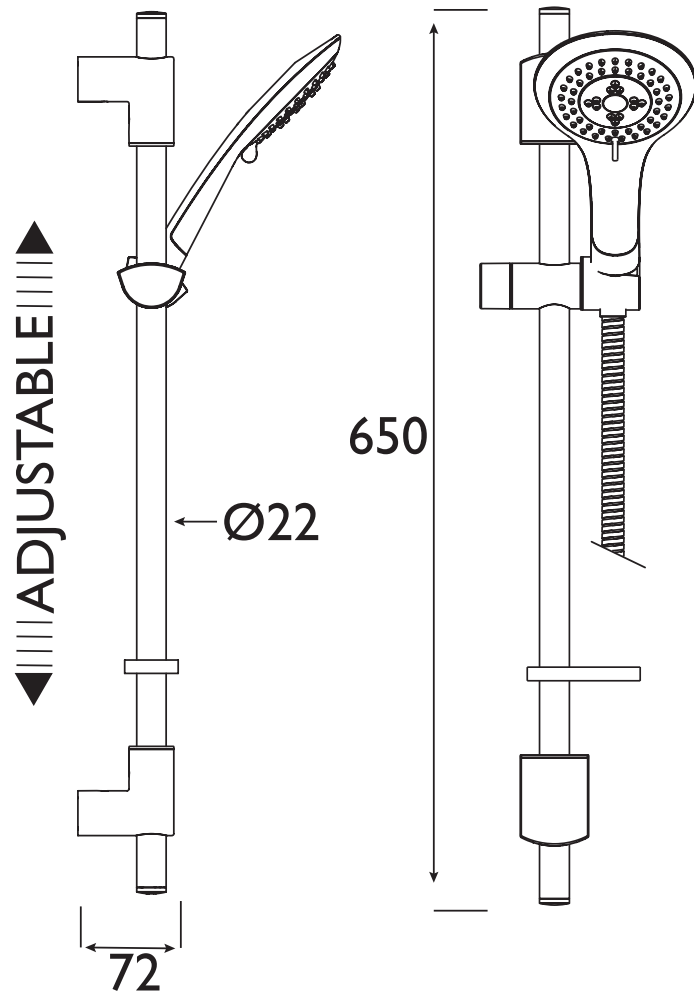

EVC KIT02 C

Accessories EVO Shower Kit with Large Multi Function Handset Chrome Plated

Adjustable Brackets:	Yes
Main Construction Material:	Plastic, Steel
Contemporary or Traditional:	Contemporary
Finish Colour:	Chrome
Isolation Included:	No
Riser Length: (mm)	650
Rub Clean Handset:	Yes
Working Pressure Range (bar):	Min. 0.2, Max. 5.0
Maximum Static Pressure: (bar)	10

Features:

- Supplied with an 8 litre per minute flow regulator
- Adjustable riser rail
- Includes 1.5m hose, large rub-clean 3 function handset and hose retainer

Product Certifications:

WRAS Certificate Number: 1403004
WRAS Expiry Date: 31/03/2019

For more Shower Accessories,
please visit our website:

Dimensions (measurements in mm)

TECHNICAL
DATA
SHEET

BRISTAN
TAPS & SHOWERS

D5