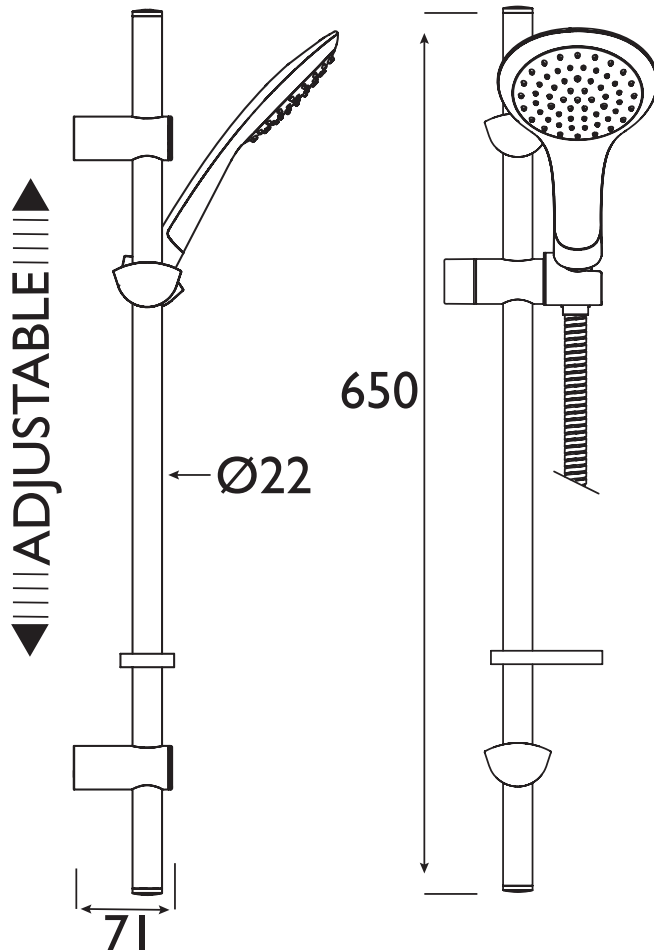

EVC KIT01 2M C

Accessories

EVO Shower Kit with Large Single Function Handset and 2m Hose Chrome Plated

Adjustable Brackets:	Yes
Main Construction Material:	Plastic, Steel
Contemporary or Traditional:	Contemporary
Finish Colour:	Chrome
Isolation Included:	No
Riser Length: (mm)	650
Rub Clean Handset:	Yes
Working Pressure Range (bar):	Min. 0.2, Max 5.0
Maximum Static Pressure: (bar)	10

Features:

- Supplied with an 8 litre per minute flow regulator
- Adjustable riser rail
- Includes 2m extra long hose, rub-clean single function handset and hose retainer

Product Certifications:

WRAS Certificate Number: 1403004
WRAS Expiry Date: 31/03/2019

For more Shower Accessories, please visit our website:

Dimensions (measurements in mm)

TECHNICAL
DATA
SHEET

BRISTAN
TAPS & SHOWERS

D5