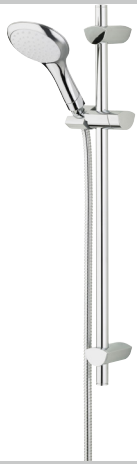

EVC KIT01 2M C

Accessories

EVO Shower Kit with Large Single Function Handset and 2m Hose Chrome Plated

Adjustable Brackets:	Yes
Main Construction Material:	Plastic, Steel
Contemporary or Traditional:	Contemporary
Finish Colour:	Chrome
Isolation Included:	No
Riser Length: (mm)	650
Rub Clean Handset:	Yes
Working Pressure Range (bar):	Min. 0.2, Max 5.0
Maximum Static Pressure: (bar)	10

Features:

- Supplied with an 8 litre per minute flow regulator
- Adjustable riser rail
- Includes 2m extra long hose, rub-clean single function handset and hose retainer

Product Certifications:

WRAS Certificate Number: 1403004
WRAS Expiry Date: 31/03/2019

For more Shower Accessories, please visit our website:

Dimensions (measurements in mm)

TECHNICAL
DATA
SHEET

BRISTAN
TAPS & SHOWERS

D5