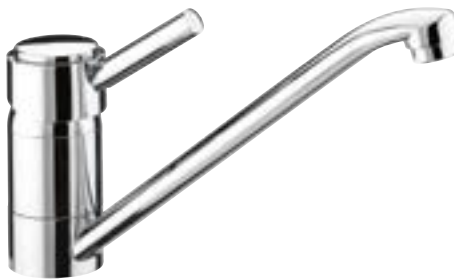

Height 290mm, Projection 160mm

Raspberry Easyfit Sink Mixer
 RSP EFSNK C - Chrome £99
 RSP EFSNK C TO - Chrome (Tap Only) £79

Height 295mm, Projection 190mm

Hints & Tips

DID YOU KNOW?

Kitchen taps like Ruby and Cinnamon are shorter than the standard kitchen taps so are ideal if you need to keep the space clear to open your window inwards.

Ruby Easyfit Sink Mixer
 RU SNK EF C - Chrome £120
 RU SNK EF C TO - Chrome (Tap Only) £100

Height 141mm, Projection 166mm

Cinnamon Easyfit Sink Mixer
 CNN EFSNK C - Chrome £89
 CNN EFSNK C TO - Chrome (Tap Only) £69

Height 125mm, Projection 225mm

GOOD TO KNOW

All our kitchen taps feature swivel spouts to easily switch between bowls

Prism® Sink Mixer
PM SNK C - Chrome £189

Height 370mm, Projection 180mm

Twin handle
MIXER TAPS

Taps that feature individual handles or levers to control the hot and cold water flow.

Wine Easyfit Sink Mixer
See page 20 for details

Twin Handle Mixer Taps Bristan

Artisan® Easyfit Sink Mixer

- AR SNK EF C - Chrome £210
- AR SNK EF C TO - Chrome (Tap Only) £190
- AR SNK EF BN - Brushed Nickel £260
- AR SNK EF BN TO - Brushed Nickel (Tap Only) £240