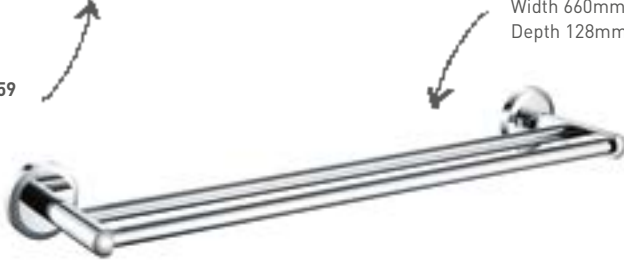

Solo Robe Hook
SO H00K C Chrome £22
Height 67mm
Width 67mm
Depth 54mm

Solo Towel Ring
SO RING C Chrome £32
Height 185mm
Width 158mm
Depth 50mm

Our most extensive range
SOLO

A blend of modern and traditional design, timeless Solo is a beautifully high-quality, wide-ranging accessory range perfect for any bathroom.

Solo Wall Mounted Arch Mirror
SO MR C Chrome £220
Height 675mm
Width 480mm
Depth 20mm

Solo Towel Rail
SO RAIL C Chrome £59
Height 75mm
Width 650mm
Depth 74mm

Solo Double Towel Rail
SO DRAIL C Chrome £75
Height 69mm
Width 660mm
Depth 128mm