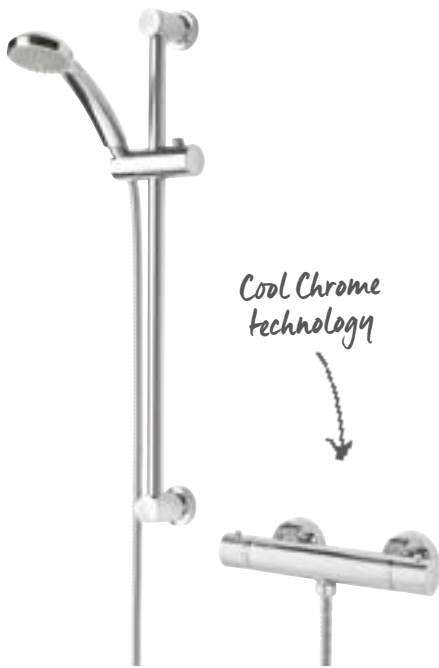

The chrome version includes a memory function to store your perfect showering temperature

BRISTAN

*Features Cool Chrome
and peg handles*

Prism® with Adjustable Riser Kit and Multi Function Handset

PM SHXMMCTFF C Chrome £299

Prism® Vertical with Adjustable Riser Kit and Single Function Handset

PM VSHXAR C Chrome £349

Bar

SHOWERS

You're spoilt for choice when it comes to our great range of thermostatic bar showers. Adjustable riser kits allow the handset to move up and down whereas rigid risers feature a handset and fixed head for the ultimate showering experience.

Showers Bristan

Frenzy with Adjustable Riser Kit and Multi Function Handset

FZ SHXMMCTFF C Chrome £129

Artisan® with Adjustable Riser Kit and Multi Function Handset

AR2 SHXMTFF C Chrome £210

Adjustable Riser Kit and Single Function Handset