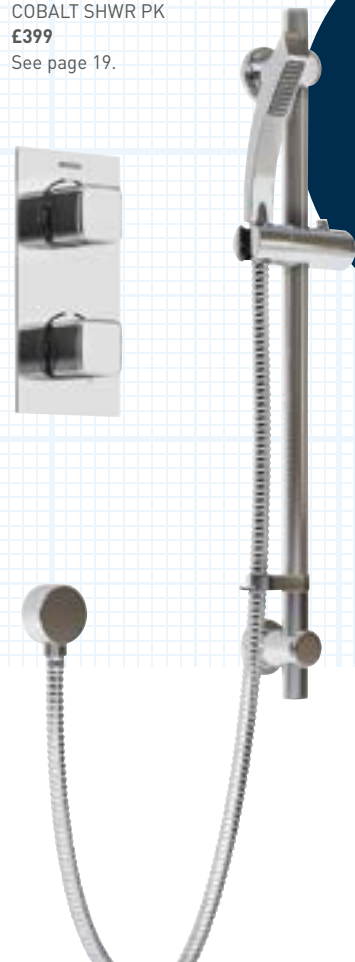

Future-proofing

With many people choosing to renovate rather than relocate, it's definitely worth considering simple ways to make sure your taps and shower are going to be easy to use for years to come. Taps with a single handle, particularly a long or looped lever, tend to be easier to use for all of the family. Our Blitz (pictured) and Cadet ranges are good examples of this.