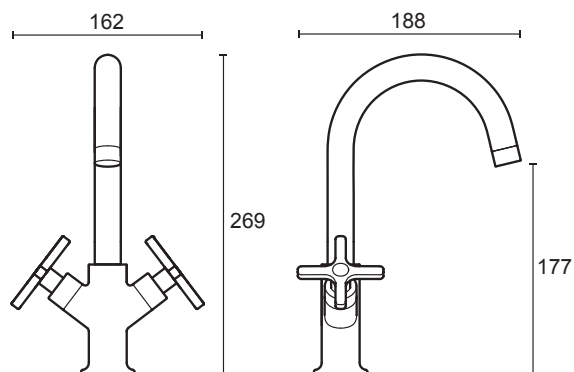

# Mira Revive

Chrome finish.

**Mira Revive Single lever monobloc** - 2.1819.001

**Mira Revive 2-hole basin pillars** - 2.1819.002

**Mira Revive 2-hole bath pillars** - 2.1819.003

**Mira Revive Single lever 2-hole bath mixer** - 2.1819.004

**Mira Revive 2-hole bath shower mixer** - 2.1819.005

To download other resources, and for more information and advice on our products just visit:  
[www.mirashowers.co.uk](http://www.mirashowers.co.uk)