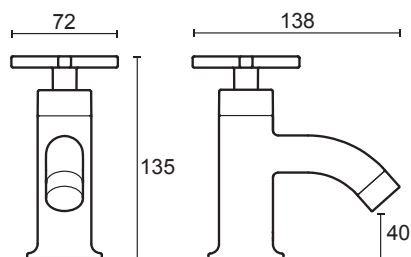

# Mira Revive

Chrome finish.

**Mira Revive Single lever monobloc** - 2.1819.001

**Mira Revive 2-hole basin pillars** - 2.1819.002

**Mira Revive 2-hole bath pillars** - 2.1819.003

**Mira Revive Single lever 2-hole bath mixer** - 2.1819.004

**Mira Revive 2-hole bath shower mixer** - 2.1819.005

To download other resources, and for more information and advice on our products just visit:  
[www.mirashowers.co.uk](http://www.mirashowers.co.uk)