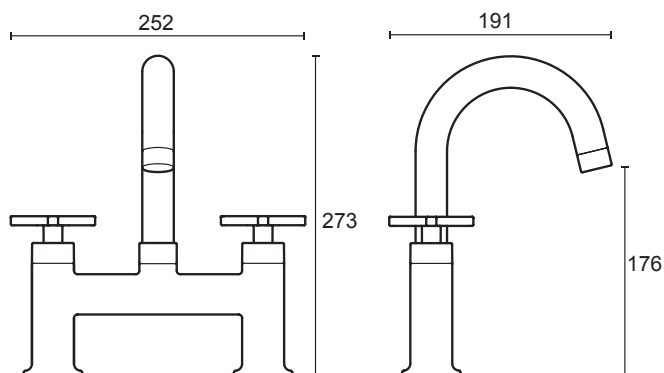

# Mira Revive

Chrome finish.

**Mira Revive Single lever monobloc** - 2.1819.001

**Mira Revive 2-hole basin pillars** - 2.1819.002

**Mira Revive 2-hole bath pillars** - 2.1819.003

**Mira Revive Single lever 2-hole bath mixer** - 2.1819.004

**Mira Revive 2-hole bath shower mixer** - 2.1819.005

To download other resources, and for more information and advice on our products just visit:  
[www.mirashowers.co.uk](http://www.mirashowers.co.uk)