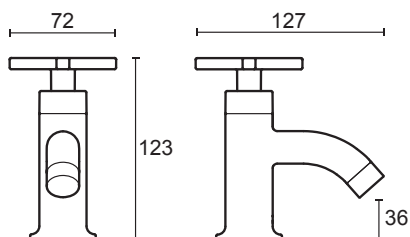

# Mira Revive

Chrome finish.

**Mira Revive Single lever monobloc** - 2.1819.001

**Mira Revive 2-hole basin pillars** - 2.1819.002

**Mira Revive 2-hole bath pillars** - 2.1819.003

**Mira Revive Single lever 2-hole bath mixer** - 2.1819.004

**Mira Revive 2-hole bath shower mixer** - 2.1819.005

To download other resources, and for more information and advice on our products just visit:  
[www.mirashowers.co.uk](http://www.mirashowers.co.uk)