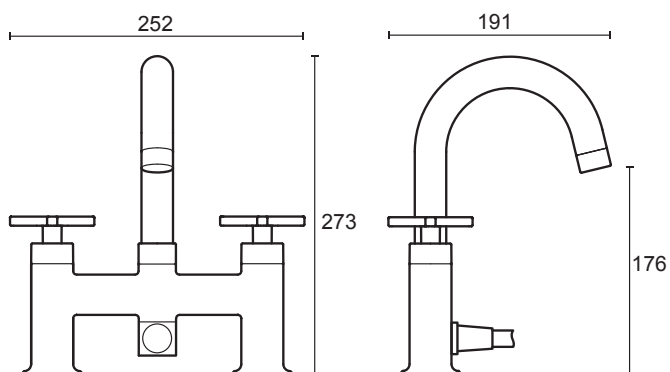

# Mira Revive

Chrome finish.

**Mira Revive Single lever monobloc** - 2.1819.001

**Mira Revive 2-hole basin pillars** - 2.1819.002

**Mira Revive 2-hole bath pillars** - 2.1819.003

**Mira Revive Single lever 2-hole bath mixer** - 2.1819.004

**Mira Revive 2-hole bath shower mixer** - 2.1819.005

To download other resources, and for more information and advice on our products just visit:  
[www.mirashowers.co.uk](http://www.mirashowers.co.uk)