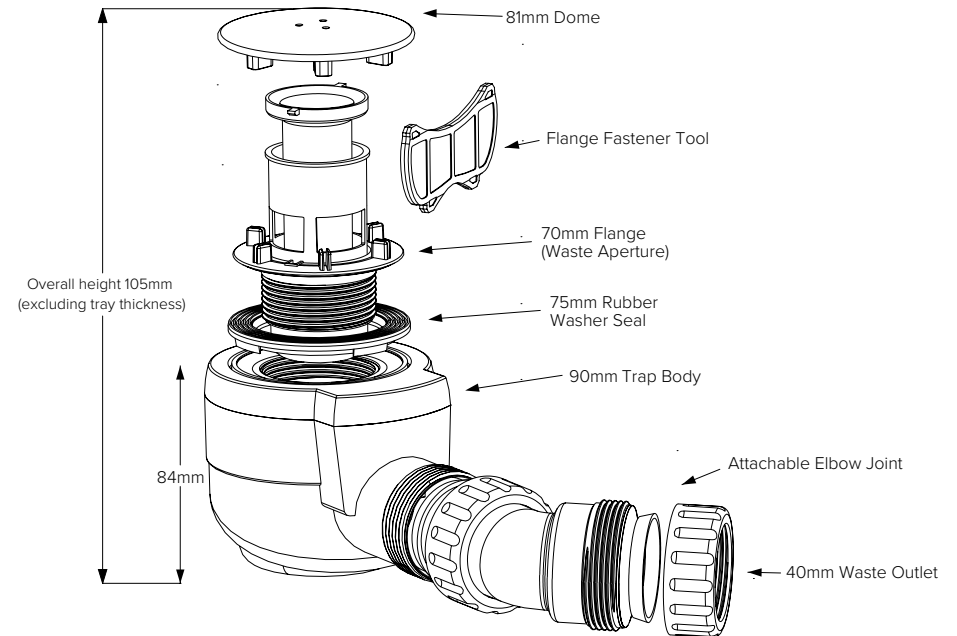

JTFLOW™ 50mm WASTE

Complex plumbing simplified

The efficient design of the 50mm waste allows 38 litres of water a minute to be carried away. Conforms to BS EN 274-1:2002 and features an easily removable dome for cleaning. Made from recycled materials.