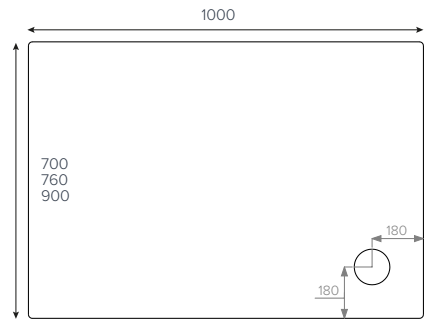

JTULTRACAST®
Rectangle

- 1000x700mm ■
- 1000x760mm ■
- 1000x900mm ■