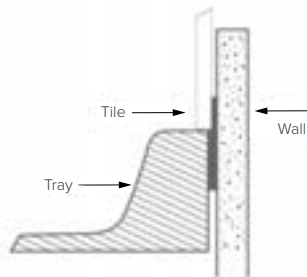

## JTFLEXI-FIX™

Flexible water-proofing solutions

The patented **JTFlexi-Fix™** is the perfect solution should a flat top tray be the only option. Complete with all the added benefits of a tiling upstand, the easy-application tape is self-adhesive, wraps around corners in one piece and creates a watertight seal that accommodates vertical movement of at least 15mm. Available in 2.1 and 3.2 metre lengths.