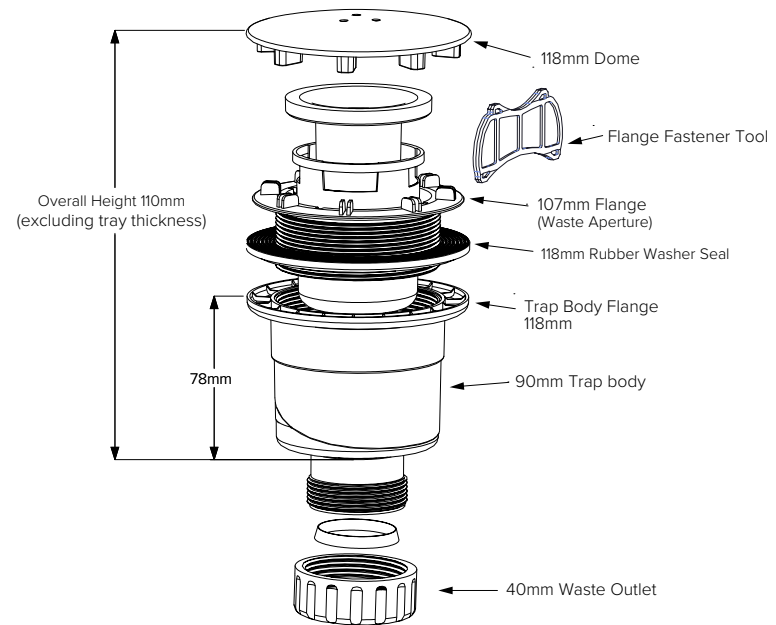

JTVERTICAL™ 90mm WASTE

Intelligent water removal

A 90mm vertical waste designed to help assist the water dispersal where the fall for the waste pipe cannot be achieved. Conforms to BS EN 274-1:2002, is made from recycled plastic, carries away 48 litres of water a minute and features an easily removable dome for cleaning.