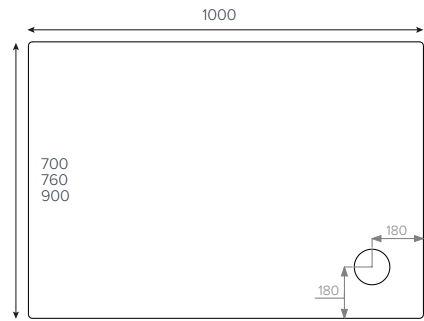

JTMERLIN®
Rectangle

- 1000x700mm ■
- 1000x760mm ■
- 1000x900mm ■