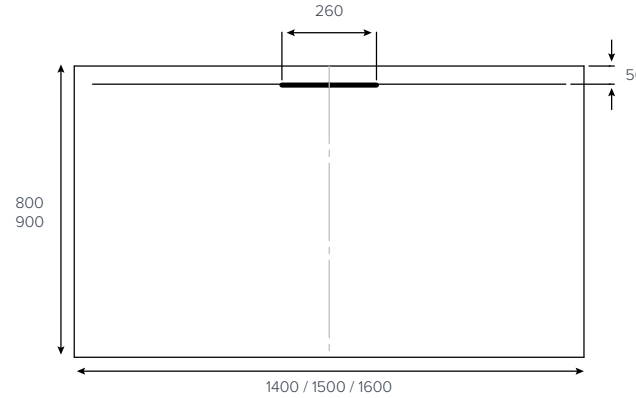

**EVOLVED™**  
Quadrant

800x800mm  
900x900mm

**EVOLVED™**  
Square

760x760mm  
800x800mm  
900x900mm

**EVOLVED™**  
Rectangle

1000x760mm  
1000x800mm

**EVOLVED™**  
Rectangle

1200x760mm  
1200x800mm  
1200x900mm

**EVOLVED™**  
Rectangle

1400x800mm  
1400x900mm  
1500x800mm  
1600x800mm

**EVOLVED™**  
Rectangle

1700x800mm  
1800x800mm

**EVOLVED™**  
Rectangle  
End Waste

1700x800mm

Colour availability

Side Profile