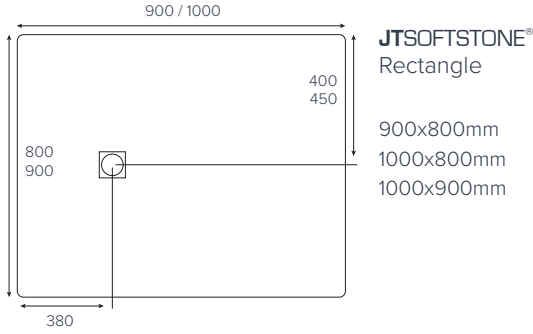

- 13 set sizes
- Non-slip ergonomic surface (UNE-EN Class 2)
- Recyclable
- Award winning
- Anti-bacteria
- A bespoke service to create your ultimate showering statement
- Full installation equipment included and installation video available at just-trays.com
- Colour matched grill (available at an additional cost)
- 25 year guarantee
- 30mm high, 15mm fall to waste