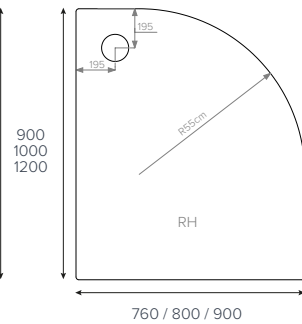

JTULTRACAST®
Rectangle

- 1400x800mm
- 1400x900mm ■
- 1500x760mm
- 1600x800mm
- 1700x700mm

JTULTRACAST®
Quadrant

- 800x800mm ■
- 900x900mm ■
- 1000x1000mm ●

JTULTRACAST®
Offset Quadrant

- 900x760mm
- 900x800mm
- 1000x800mm
- 1200x800mm
- 1200x900mm

Key

- Available with Upstands
- Upstands only

We recommend these trays are installed
with a **JTFlow™** 50mm waste