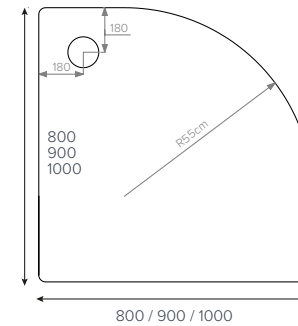

JTULTRACAST®
Quadrant

- 800x800mm ■
- 900x900mm ■
- 1000x1000mm ●