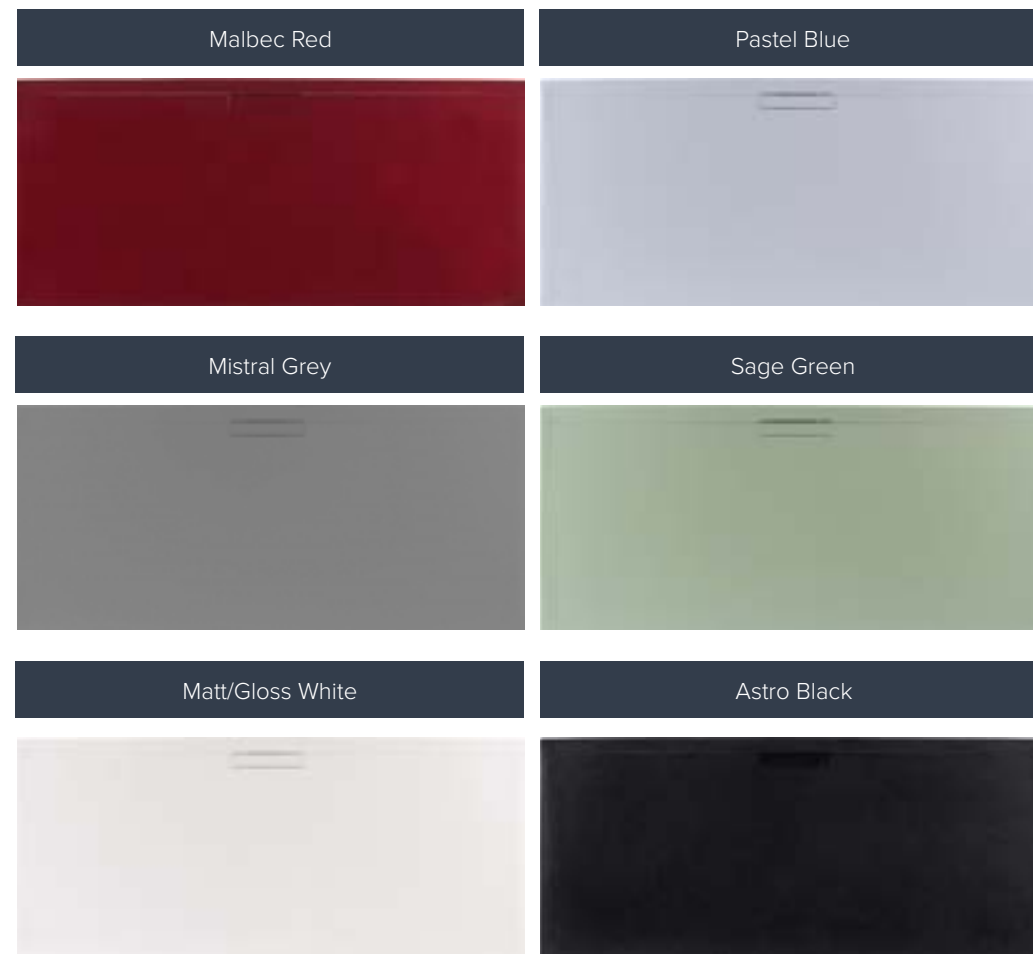

A COLOURFUL PRODUCTION

Evolved™ by JT is available in five stunning colours, in addition to gloss and matt white, chosen to inspire the look of a wetroom for a modern bathroom feel.