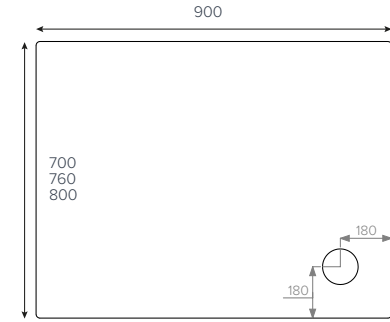

JTMERLIN®
Rectangle

- 900x700mm ■
- 900x760mm ■
- 900x800mm ■