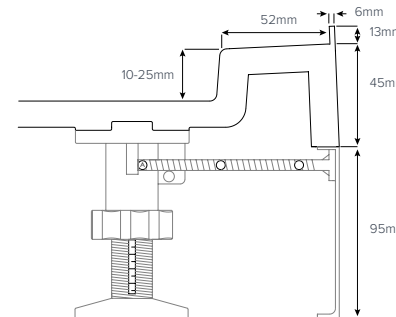

JTFUSION®
Leg Cross Section