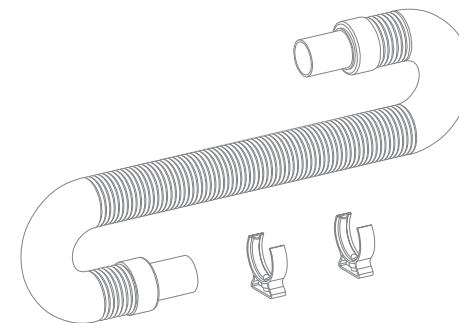

## JTFLEXI-FIX™

Flexible water-proofing solutions

The patented **JTFlexi-Fix™** is the perfect solution should a flat top tray be the only option. Complete with all the added benefits of a tiling upstand, the easy-application tape is self-adhesive, wraps around corners in one piece and creates a watertight seal that accommodates vertical movement of at least 15mm. Available in 2.1 and 3.2 metre lengths.

## JTFLOW™ FLEXI-HOSE

Simple, quick and straight forward

This truly flexible solution is designed to make installation easier. The Flexi-Hose eliminates the need for complex plumbing, untidy pipe work and elbow joints.