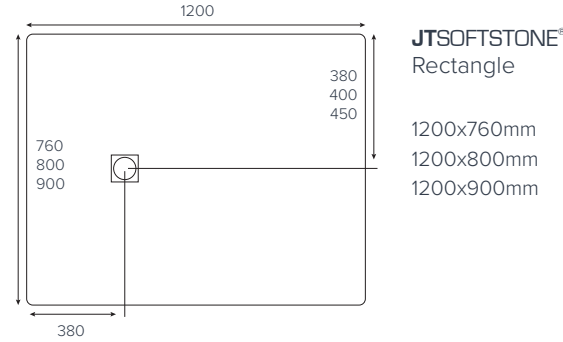

- 13 set sizes
- Non-slip ergonomic surface (UNE-EN Class 2)
- Recyclable
- Award winning
- Anti-bacteria
- A bespoke service to create your ultimate showering statement
- Full installation equipment included and installation video available at just-trays.com
- Colour matched grill (available at an additional cost)
- 25 year guarantee
- 30mm high, 15mm fall to waste