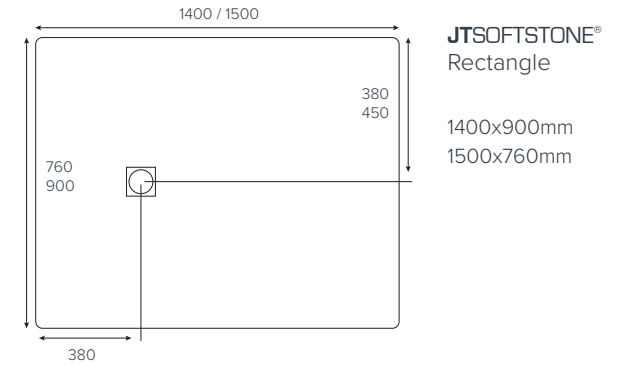

- 13 set sizes
- Non-slip ergonomic surface (UNE-EN Class 2)
- Recyclable
- Award winning
- Anti-bacteria
- A bespoke service to create your ultimate showering statement
- Full installation equipment included and installation video available at just-trays.com
- Colour matched grill (available at an additional cost)
- 25 year guarantee
- 30mm high, 15mm fall to waste