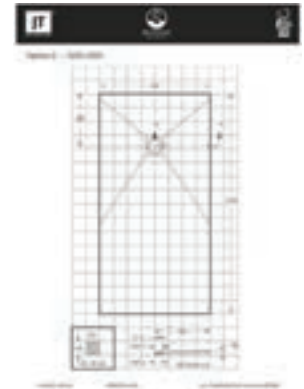

Our unique bespoke service enables you to tailor your **JTSoftstone®** to perfectly fit the contours of your showering space. If you are looking to install a shower floor into an awkward or unusual space, or would like a none-standard size, this is the perfect solution.

The service is available in all three colour options and can accommodate any complex dimensions to a maximum size of 2050mm x 1000mm ensuring all practical and design considerations are catered for.

- Three size and price bands
- Individual CAD diagrams provided
- Free technical support and advice

Size bands

- A. 1200x900mm
- B. 1600x800mm
- C. 2050x1000mm