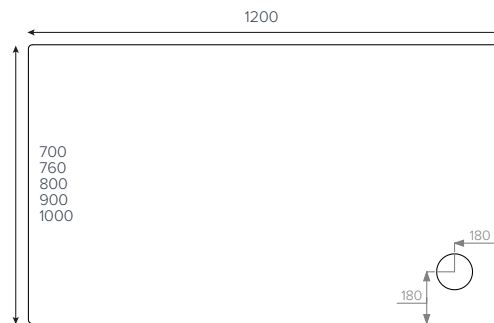

JTULTRACAST®
Rectangle

- 1200x700mm ■
- 1200x760mm ■
- 1200x800mm ■
- 1200x900mm ■
- 1200x1000mm