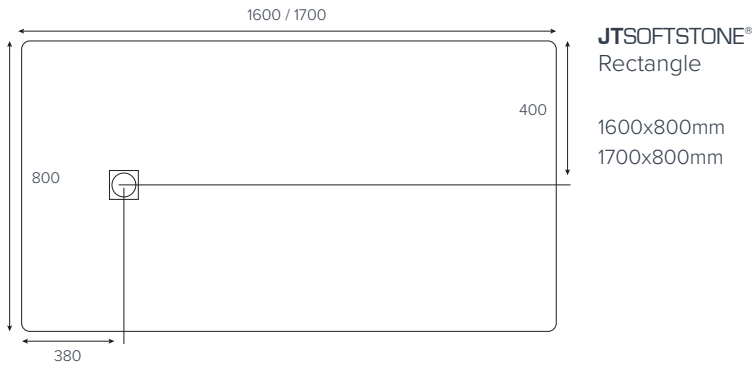

- 13 set sizes
- Non-slip ergonomic surface (UNE-EN Class 2)
- Recyclable
- Award winning
- Anti-bacteria
- A bespoke service to create your ultimate showering statement
- Full installation equipment included and installation video available at just-trays.com
- Colour matched grill (available at an additional cost)
- 25 year guarantee
- 30mm high, 15mm fall to waste