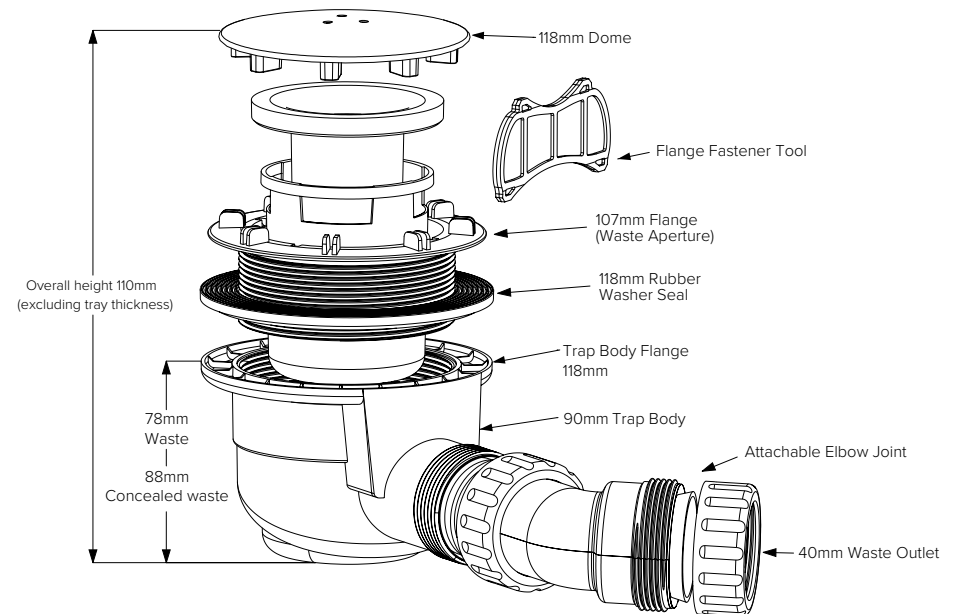

JT90mm WASTE™ & CONCEALED WASTE

Rapid water dispersal

A 90mm rapid waste outlet that allows 48 litres of water to be carried away each minute. Its sleek lines perfectly complement the **JTFusion™** range. Made from recycled materials. Conforms to BS EN 274-1:2002 and features an easily removable dome for cleaning.