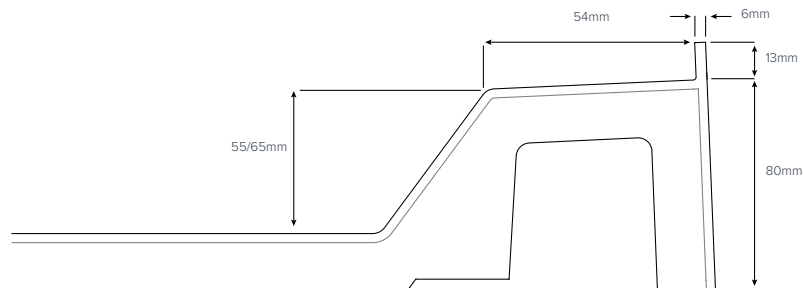

Key

- Available with Upstands
- Upstands only

We recommend these trays are installed
with a **JTFlow™** 50mm waste