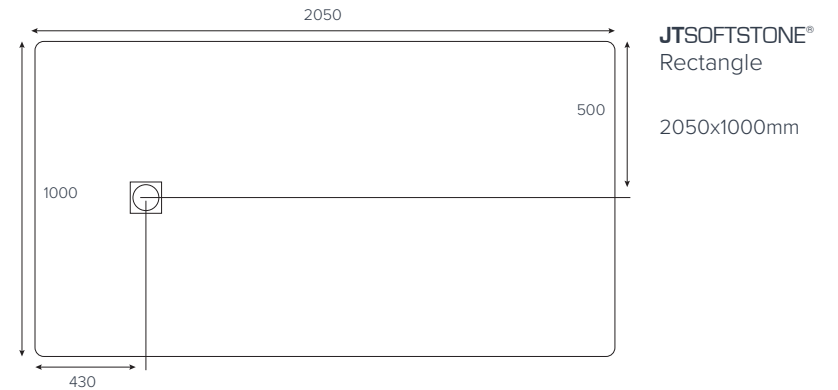

- 13 set sizes
- Non-slip ergonomic surface (UNE-EN Class 2)
- Recyclable
- Award winning
- Anti-bacteria
- A bespoke service to create your ultimate showering statement
- Full installation equipment included and installation video available at just-trays.com
- Colour matched grill (available at an additional cost)
- 25 year guarantee
- 30mm high, 15mm fall to waste