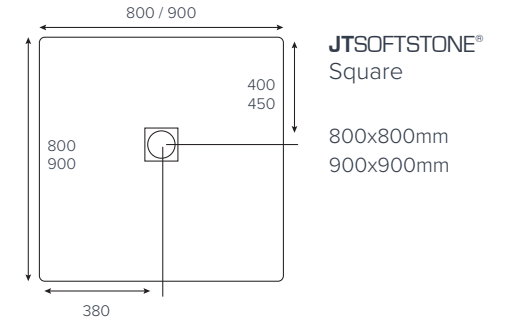

- 13 set sizes
- Non-slip ergonomic surface (UNE-EN Class 2)
- Recyclable
- Award winning
- Anti-bacteria
- A bespoke service to create your ultimate showering statement
- Full installation equipment included and installation video available at just-trays.com
- Colour matched grill (available at an additional cost)
- 25 year guarantee
- 30mm high, 15mm fall to waste