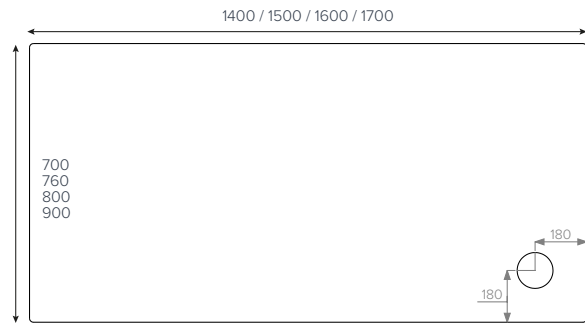

**JTULTRACAST®**  
Rectangle

- 800x700mm
- 1100x700mm
- 1100x760mm

**JTULTRACAST®**  
Rectangle

- 1000x800mm ■
- 1100x800mm ■

**JTULTRACAST®**  
Rectangle

- 1200x700mm ■
- 1200x760mm ■
- 1200x800mm ■
- 1200x900mm ■
- 1200x1000mm