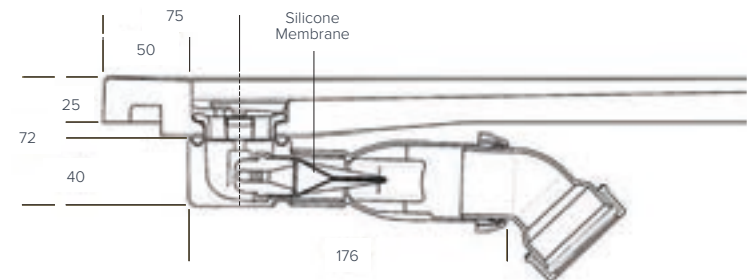

Waste & Tray