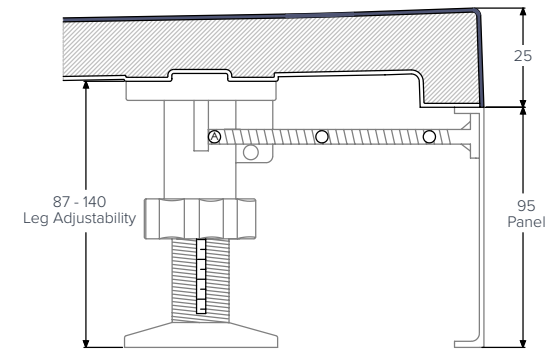

**EVOLVED™**  
Quadrant

800x800mm  
900x900mm

**EVOLVED™**  
Square

760x760mm  
800x800mm  
900x900mm

**EVOLVED™**  
Rectangle

1000x760mm  
1000x800mm

**EVOLVED™**  
Rectangle

1200x760mm  
1200x800mm  
1200x900mm

**EVOLVED™**  
Rectangle

1400x800mm  
1400x900mm  
1500x800mm  
1600x800mm

**EVOLVED™**  
Rectangle

1700x800mm  
1800x800mm

**EVOLVED™**  
Rectangle  
End Waste

1700x800mm

Colour availability

Side Profile

Waste

Waste & Tray

- 13 set sizes
- Non-slip ergonomic surface (UNE-EN Class 2)
- Recyclable
- Award winning
- Anti-bacteria
- A bespoke service to create your ultimate showering statement
- Full installation equipment included and installation video available at [just-trays.com](http://just-trays.com)
- Colour matched grill (available at an additional cost)
- 25 year guarantee
- 30mm high, 15mm fall to waste