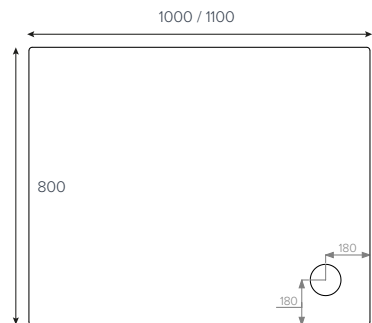

JTULTRACAST®
Rectangle

- 1000x800mm ■
- 1100x800mm ■