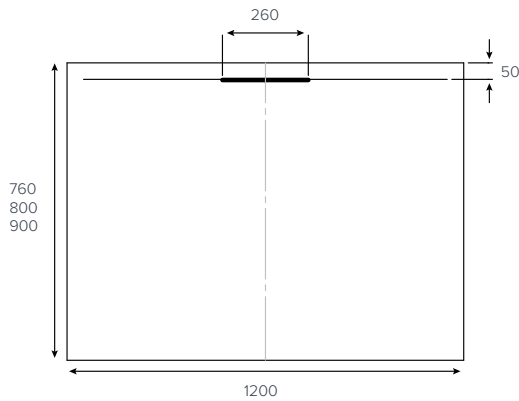

**EVOLVED™**  
Quadrant

800x800mm  
900x900mm

**EVOLVED™**  
Square

760x760mm  
800x800mm  
900x900mm

**EVOLVED™**  
Rectangle

1000x760mm  
1000x800mm

**EVOLVED™**  
Rectangle

1200x760mm  
1200x800mm  
1200x900mm

**EVOLVED™**  
Rectangle

1400x800mm  
1400x900mm  
1500x800mm  
1600x800mm

**EVOLVED™**  
Rectangle

1700x800mm  
1800x800mm

**EVOLVED™**  
Rectangle  
End Waste

1700x800mm

Colour availability

Side Profile