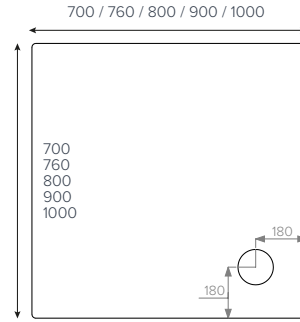

- Available in square, rectangle, quadrant and offset quadrant
- 39 size options
- Integrated 13mm tiling upstand option available
- 50mm waste outlet
- Supplied with leg set and easy-to-fit loose panels with unique fastening system
- **JTAnti-Slip™** available
- 25 year guarantee

JTMERLIN®
Square

- 700x700mm ■
- 760x760mm ■
- 800x800mm ■
- 900x900mm ■
- 1000x1000mm ■