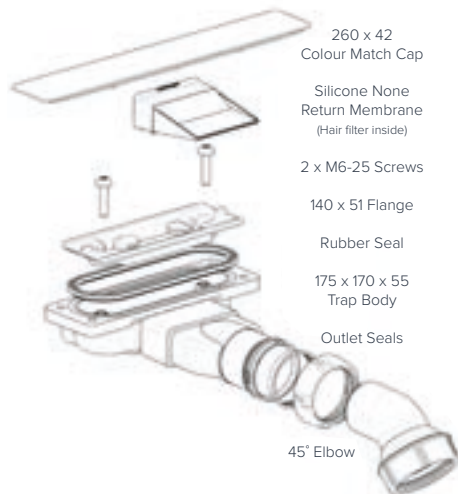

**EVOLVED™**  
Rectangle

1400x800mm  
1400x900mm  
1500x800mm  
1600x800mm

**EVOLVED™**  
Rectangle

1700x800mm  
1800x800mm

**EVOLVED™**  
Rectangle  
End Waste

1700x800mm

Colour availability

Side Profile

Waste

Waste & Tray

- 13 set sizes
- Non-slip ergonomic surface (UNE-EN Class 2)
- Recyclable
- Award winning
- Anti-bacteria
- A bespoke service to create your ultimate showering statement
- Full installation equipment included and installation video available at [just-trays.com](http://just-trays.com)
- Colour matched grill (available at an additional cost)
- 25 year guarantee
- 30mm high, 15mm fall to waste