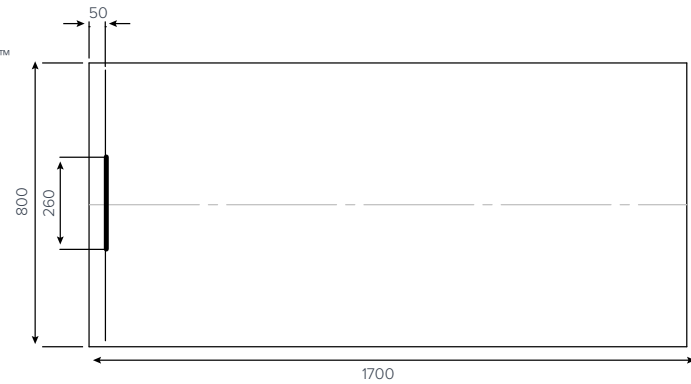

**EVOLVED™**  
Rectangle

1400x800mm  
1400x900mm  
1500x800mm  
1600x800mm

**EVOLVED™**  
Rectangle

1700x800mm  
1800x800mm

**EVOLVED™**  
Rectangle  
End Waste

1700x800mm

Colour availability

Side Profile