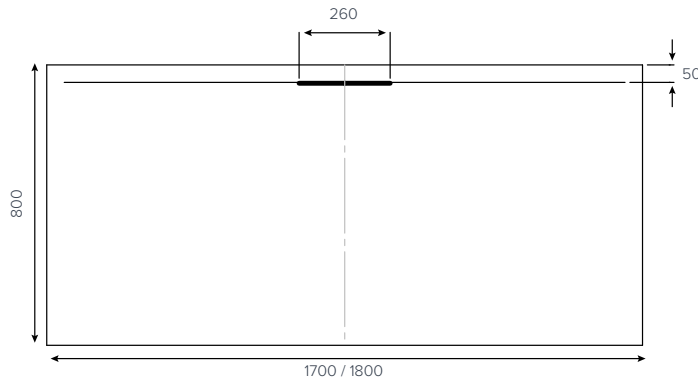

**EVOLVED™**  
Quadrant

800x800mm  
900x900mm

**EVOLVED™**  
Square

760x760mm  
800x800mm  
900x900mm

**EVOLVED™**  
Rectangle

1000x760mm  
1000x800mm

**EVOLVED™**  
Rectangle

1200x760mm  
1200x800mm  
1200x900mm

**EVOLVED™**  
Rectangle

1400x800mm  
1400x900mm  
1500x800mm  
1600x800mm

**EVOLVED™**  
Rectangle

1700x800mm  
1800x800mm

**EVOLVED™**  
Rectangle  
End Waste

1700x800mm

Colour availability

Side Profile