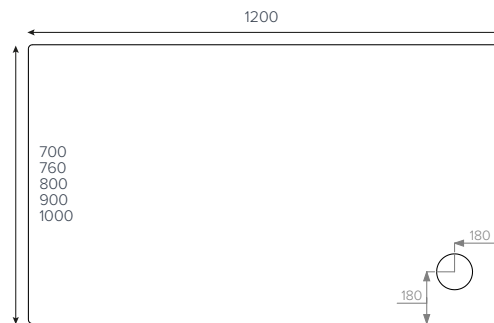

JTMERLIN®
Rectangle

- 1200x700mm ■
- 1200x760mm ■
- 1200x800mm ■
- 1200x900mm ■
- 1200x1000mm