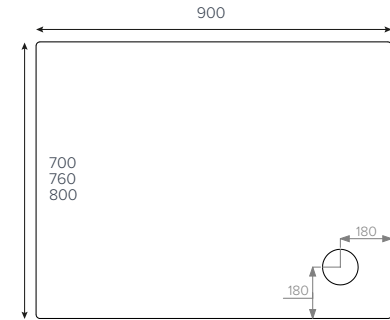

JTULTRACAST®
Rectangle

- 900x700mm ■
- 900x760mm ■
- 900x800mm ■