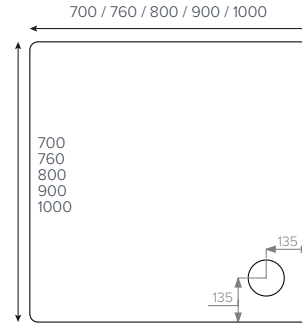

- Available with a concealed waste option
- 48 size options available in square, rectangle, quadrant and offset quadrant
- Installs flat to floor or on legs with a **JTFusion™** riser kit (available as an optional extra)
- Includes **JT90mm Waste™**
- Available with upstands
- **JTAnti-Slip™** available
- 25 year guarantee

JTFUSION®
Square

- ③ 700x700mm ■●
- ③ 760x760mm ■●
- ③ 800x800mm ■●
- ③ 900x900mm ■●
- ⑥ 1000x1000mm