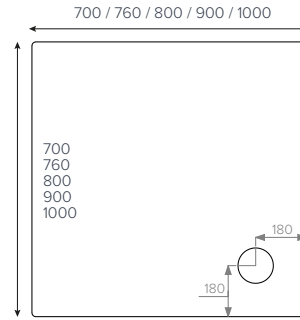

- Available in square, rectangle, quadrant and offset quadrant
- 39 size options
- Integrated 13mm tiling upstand option available
- 50mm waste outlet
- **JTAnti-Slip™** available
- 25 year guarantee

JTULTRACAST®
Square

- 700x700mm ■
- 760x760mm ■
- 800x800mm ■
- 900x900mm ■
- 1000x1000mm ■