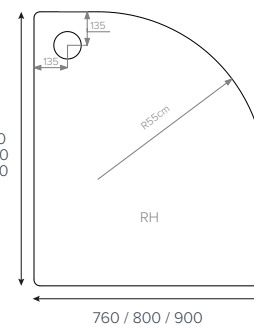

RH

JTFUSION®
Offset Quadrant

- ② 900x760mm
- ② 1000x800mm
- ② 1200x800mm
- ② 1200x900mm