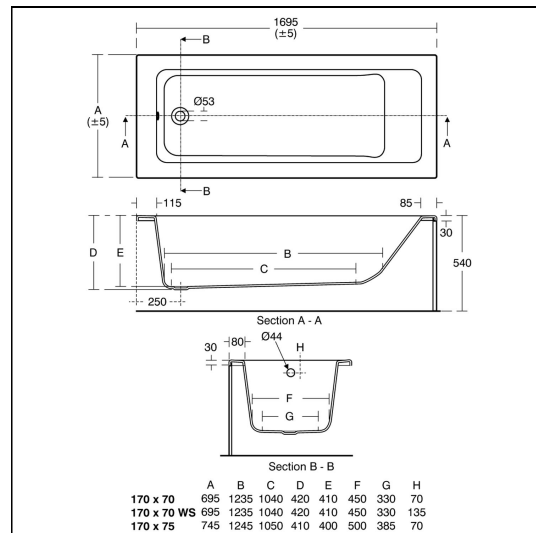

Tempo Cube 170x70cm Idealform Bath No Handgrips No Tapholes

ILLUSTRATED

- **E2580** Tempo Cube 170 x 70cm Idealform bath no handgrips or tapholes
- **B0247** Active bath filler 2 hole dual control
- **E3194** Unilux 170cm front panel
- **E3169** Unilux 70cm end panel
- **E5795** Waste 1½" bath pop-up waste and overflow components only
- **E5800** Bath pop-up waste operating handle and cover only

ILLUSTRATED PRODUCT DETAILS

Weights

- **E2580** 22.00 KG
- **B0247** 4.45 KG
- **E3194** 3.65 KG
- **E3169** 2.58 KG
- **E5795** 1.34 KG
- **E5800** 0.82 KG

Materials

- **E2580** Idealform
- **B0247** Chrome Plated Brass
- **E3194** Acrylic
- **E3169** Acrylic
- **E5795** Chrome Plated Metal
- **E5800** Chrome Plated Metal

Finishes

- **E2580** White (01)
- **B0247** Chrome (AA)
- **E3194** White (01)
- **E3169** White (01)
- **E5795** Neutral / No Finish (67)
- **E5800** Chrome (AA)

Capacity

- **E2580** 185 litres (to overflow)

Designer

Robin Levien, RDI

Standards

Constructed to EN 198:2008. EN 14516

Special Notes

Consideration should be given to safe hot water delivery and the use of an appropriate temperature reduction device see A5901AA or Part G for guidance.

ACCREDITATIONS